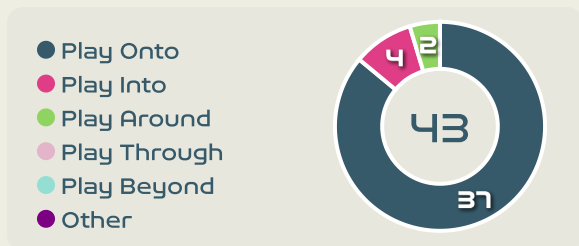

Goalkeeping Distribution