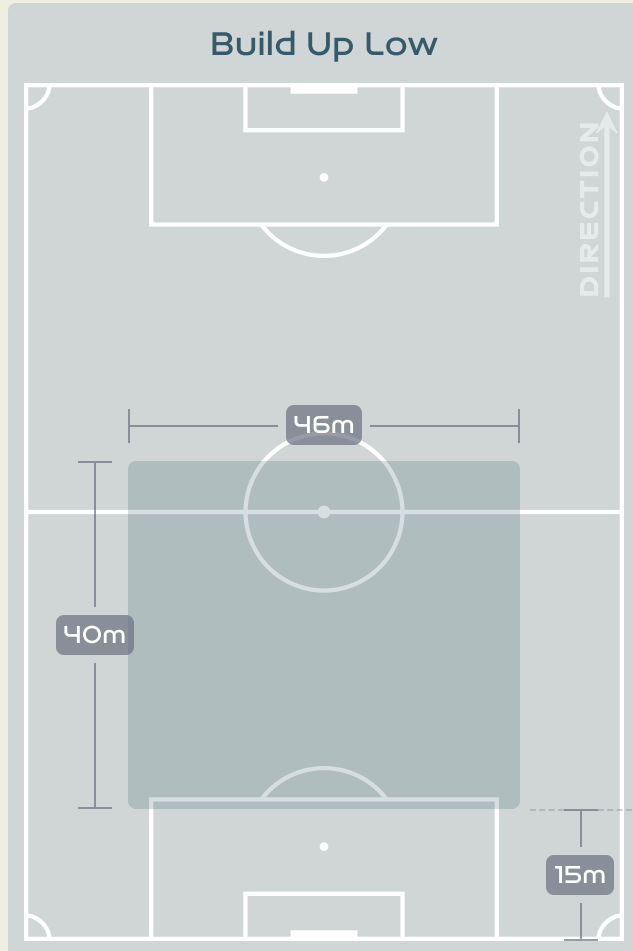

Phases of Play

IN POSSESSION

OUT OF POSSESSION

IN POSSESSION

Spain v Netherlands

In Possession Line Height & Team Length

In Possession Line Height & Team Length

Netherlands