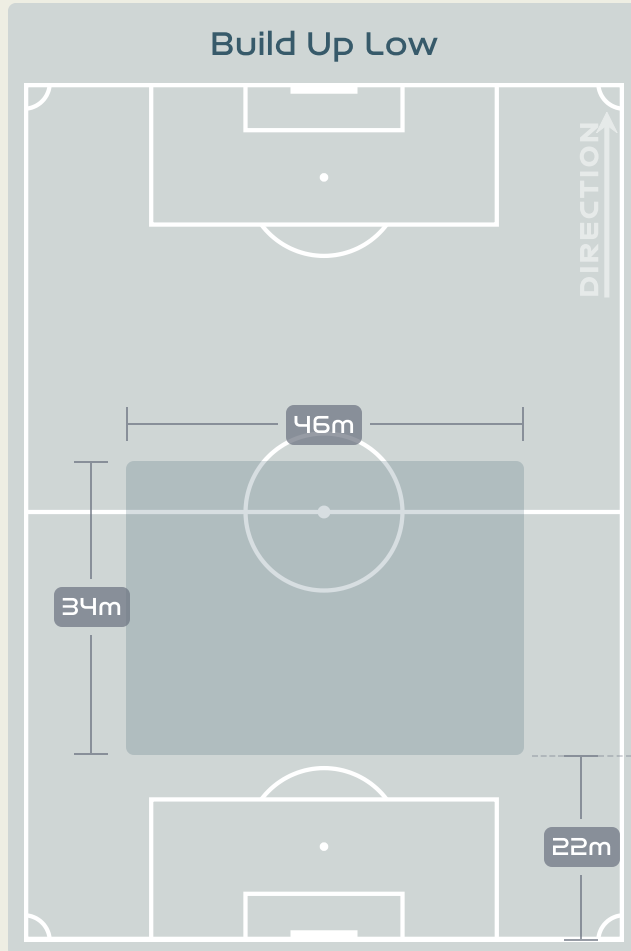

Phases of Play

IN POSSESSION

OUT OF POSSESSION

IN POSSESSION

Spain v Netherlands

In Possession Line Height & Team Length

In Possession Line Height & Team Length

Netherlands