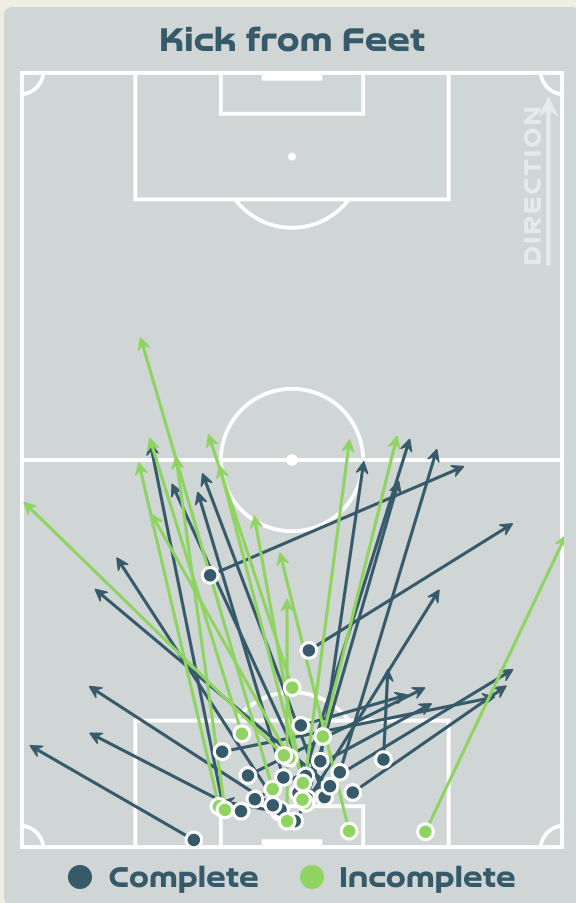

Goalkeeping Distribution