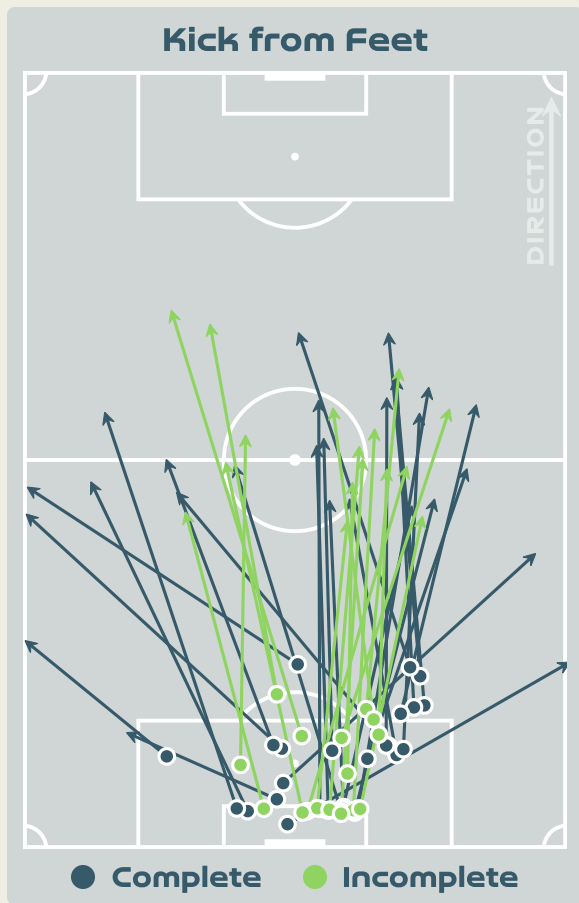

Goalkeeping Distribution