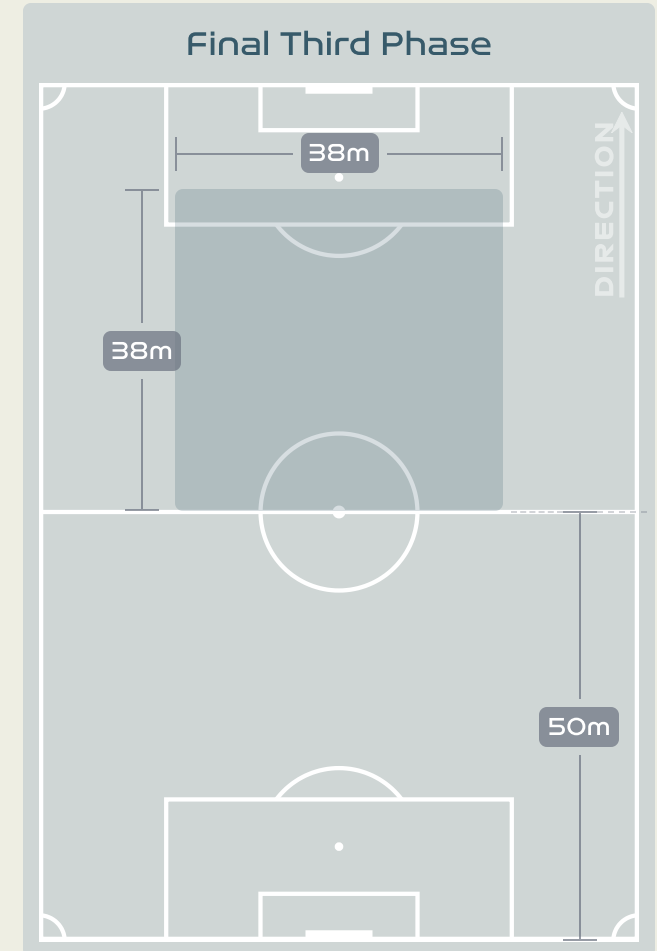

Phases of Play

IN POSSESSION

OUT OF POSSESSION

IN POSSESSION

Spain v Netherlands

In Possession Line Height & Team Length

In Possession Line Height & Team Length

Netherlands

Line Breaks

Spain

Attempted Line Breaks

250

Attempted Line Breaks 22

Inside Shape	14
Outside Shape	8

Attempted Line Breaks 174

Inside Shape	97
Outside Shape	77