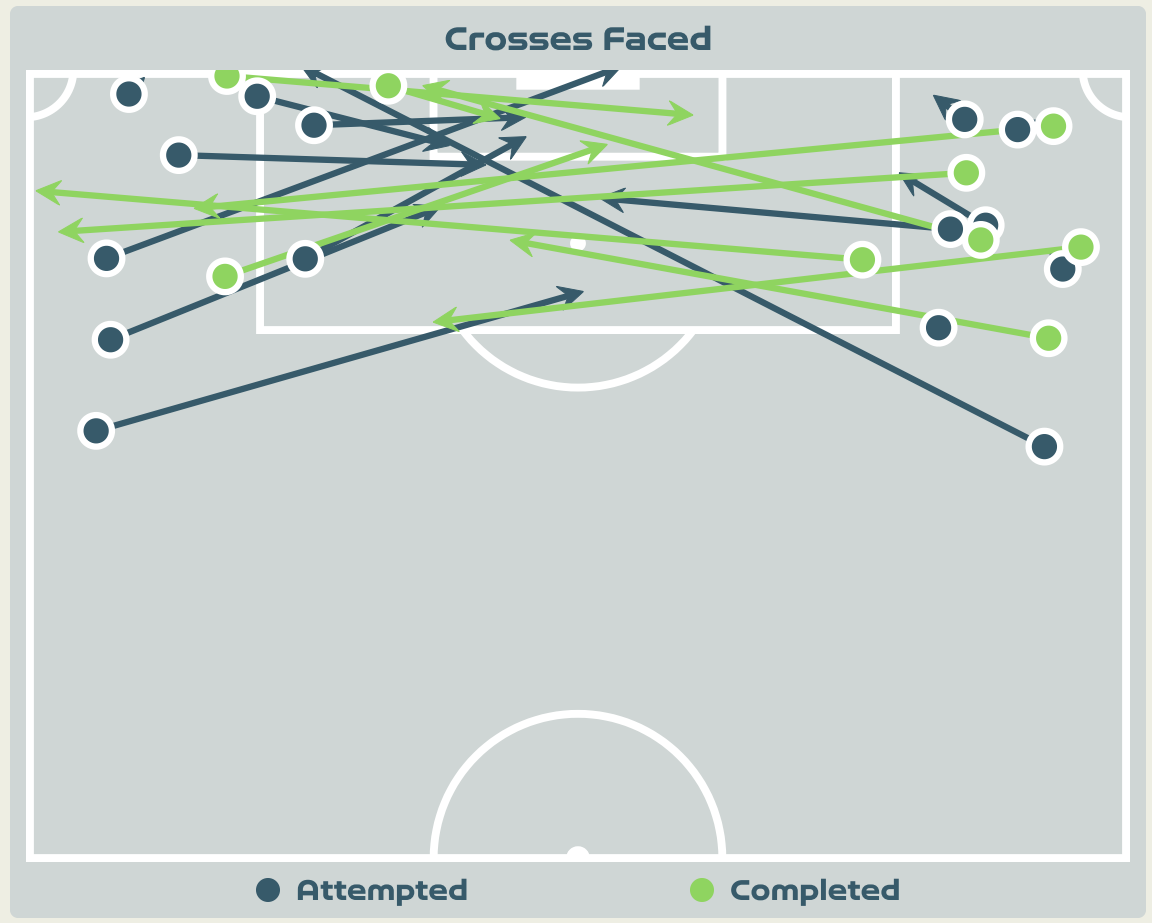

Goal Prevention

26
Total Attempts on Goal Faced

67
Save %

Total Attempts on Goal Faced	Total Goal Interventions	Save & Retain	Deflect & Retain	Save & Deflect	Save Attempt	No Save Attempt
26	5	1	0	4	4	15

Aerial Control

Delivery Types Faced

Total	In Swing	Out Swing	Driven	Lofted	Cutback	Push
10	3	1	1	4	0	1

Aerial Control

Delivery Types Faced

Total	In Swing	Out Swing	Driven	Lofted	Cutback	Push
35	6	9	3	11	2	4

SET PLAYS

Spain v Netherlands