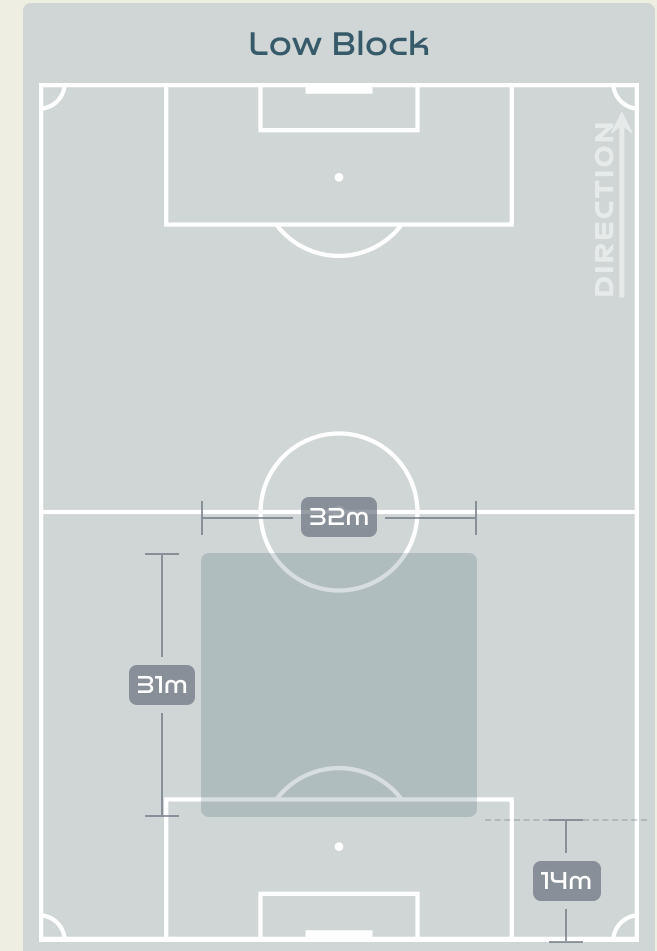

Defensive Line Height & Team Length

Defensive Line Height & Team Length

Netherlands

Defensive Pressure

Spain

244	Total Pressures	435
87	Direct Pressures	145
2.04s	Avg Pressure Duration	1.65s
111	Forced Turnovers	134
7.45s	Ball Recovery Time	9.64s
79	Pushing on into Pressing	147
216	Pushing on	327
50	Pressing Direction Inside	80
102	Pressing Direction Outside	182