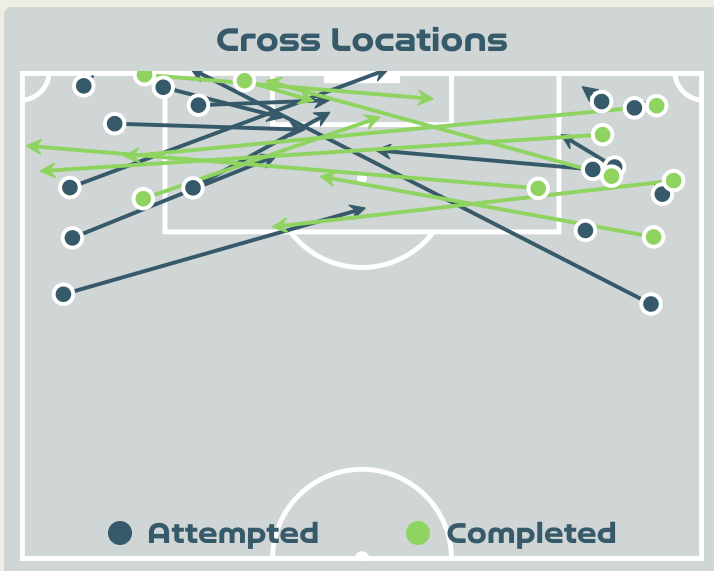

Attempts at Goal

Time	Player	Outcome	Body Part	Delivery Type
97	10 HERMOSO Jennifer	Off Target	Left Foot	Loose Ball
101	10 HERMOSO Jennifer	Off Target - Saved	Head	Pass
103	11 PUTELLAS Alexia	Incomplete - Blocked	Left Foot	Pass
106	18 PARALLUELO Salma	Off Target	Head	Cross
106	15 NAVARRO Eva	Incomplete - Blocked	Left Foot	Loose Ball
110	18 PARALLUELO Salma	On Target - Goal	Left Foot	Pass
115	4 PAREDES Irene	Incomplete - Blocked	Head	Corner
118	10 HERMOSO Jennifer	Incomplete - Blocked	Right Foot	Ball Progression
120	15 NAVARRO Eva	Off Target	Head	Cross

Netherlands

Attempts at Goal

Key	Outcome	Shots
●	Goals	1
●	On Target	3
●	Off Target	3
●	Blocked	2
●	Incomplete	1

Attempts at Goal

Time	Player	Outcome	Body Part	Delivery Type
41	7 BEERENSTEYN Lineth	Incomplete - Player On Ball Error	Right Foot	Cross
85	7 BEERENSTEYN Lineth	On Target - Saved	Right Foot	Pass
87	11 MARTENS Lieke	Incomplete - Blocked	Right Foot	Pass
89	7 BEERENSTEYN Lineth	Off Target	Right Foot	Pass
90	7 BEERENSTEYN Lineth	On Target - Saved	Right Foot	Pass
90	3 VAN DER GRAGT Stefanie	On Target - Goal	Right Foot	Pass
91	11 MARTENS Lieke	On Target - Saved	Right Foot	Pass
96	11 MARTENS Lieke	Incomplete - Blocked	Right Foot	Pass
106	7 BEERENSTEYN Lineth	Off Target	Left Foot	Ball Progression
110	7 BEERENSTEYN Lineth	Off Target	Right Foot	Other

Crosses (Open Play)

Delivery Type

#	Player	Inswing	Outswing	Driven	Lofted	Cutback	Push Cross	Total Attempted
23	COLL Cata	0	0	0	0	0	0	0
2	BATLLE Ona	0	2	1	0	0	1	4
3	ABELLEIRA Teresa	0	0	0	1	0	0	1
4	PAREDES Irene	0	0	0	0	0	0	0
6	BONMATI Aitana	0	0	1	0	1	0	2
8	CALDENTHEY Mariona	0	2	0	1	1	0	4
9	GONZALEZ Esther	0	0	0	1	0	0	1
10	HERMOSO Jennifer	0	0	0	0	0	2	2
12	HERNANDEZ Oihane	1	0	1	2	0	1	5
14	CODINA Laia	0	0	0	0	0	0	0
17	REDONDO Alba	0	0	0	0	0	0	0
5	ANDRES Ivana	0	0	0	0	0	0	0
7	GUERRERO Irene	0	0	0	0	0	0	0
11	PUTELLAS Alexia	0	0	0	0	0	0	0
15	NAVARRO Eva	0	0	0	2	0	0	2
18	PARALLUELO Salma	0	0	0	3	0	0	3
19	CARMONA Olga	0	0	0	0	0	0	0