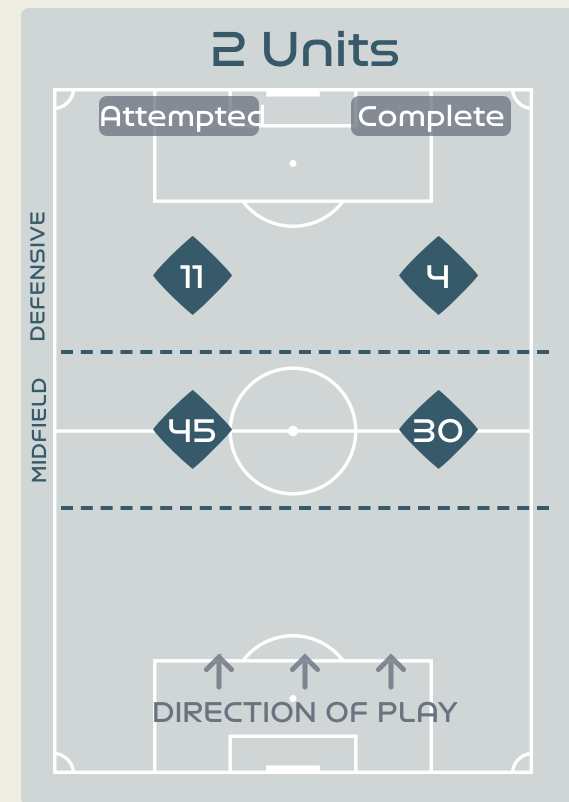

Attempted Line Breaks 54

Inside Shape	37
Outside Shape	17

Line Breaks

Netherlands

Attempted Line Breaks

160

Attempted Line Breaks 7
 Inside Shape 5
 Outside Shape 2

Attempted Line Breaks 97
 Inside Shape 72
 Outside Shape 25

Attempted Line Breaks 56
 Inside Shape 40
 Outside Shape 16

Line Breaks

					4 Units				3 Units			2 Units		Direction			Distribution Type		
#	Player	Line Breaks Attempted	Line Breaks Completed	Line Break Completion %	Attacking Line	Attacking Midfield Line	Midfield Line	Defensive Line	Attacking Line	Midfield Line	Defensive Line	Midfield Line	Defensive Line	Through	Around	Over	Pass	Cross	Ball Progression
23	COLL Cata	31	19	61%	2	2	1	0	16	10	0	0	0	0	7	24	31	0	0
2	BATLLE Ona	34	28	82%	0	0	0	0	10	15	0	8	1	7	19	8	33	1	0
3	ABELLEIRA Teresa	23	14	60%	0	0	0	0	5	12	0	6	0	5	6	12	19	3	1
4	PAREDES Irene	29	20	68%	2	1	2	0	12	6	0	6	0	5	7	17	29	0	0
6	BONMATI Aitana	9	5	55%	0	0	0	0	0	5	1	2	1	5	1	3	7	0	2
8	CALDENTHEY Mariona	16	11	68%	0	0	0	1	4	6	1	2	2	8	5	3	14	1	1
9	GONZALEZ Esther	6	4	66%	0	0	0	1	0	3	1	1	0	4	1	1	6	0	0
10	HERMOSO Jennifer	19	17	89%	0	0	0	0	1	9	2	5	2	11	8	0	18	1	0
12	HERNANDEZ Oihane	25	18	72%	0	0	0	0	4	13	1	6	1	4	10	11	24	0	1
14	CODINA Laia	11	7	63%	1	1	1	0	4	2	0	2	0	1	4	6	11	0	0
17	REDONDO Alba	5	3	60%	0	0	1	1	0	2	0	0	1	2	1	2	5	0	0
5	ANDRES Ivana	5	3	60%	1	0	0	0	3	1	0	0	0	1	1	3	5	0	0
7	GUERRERO Irene	8	6	75%	0	0	0	0	1	4	1	2	0	2	4	2	8	0	0
11	PUTELLAS Alexia	7	5	71%	0	0	1	0	0	1	3	2	0	2	3	2	7	0	0
15	NAVARRO Eva	2	1	50%	0	0	0	0	0	1	1	0	0	0	1	1	0	1	1
18	PARALLUELO Salma	5	4	80%	0	0	0	0	0	4	0	1	0	3	2	0	5	0	0
19	CARMONA Olga	15	13	86%	1	0	1	1	3	5	1	3	0	3	6	6	13	0	2