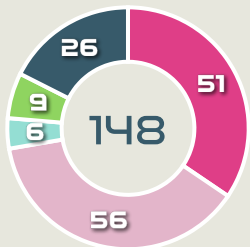

Build Up Phase