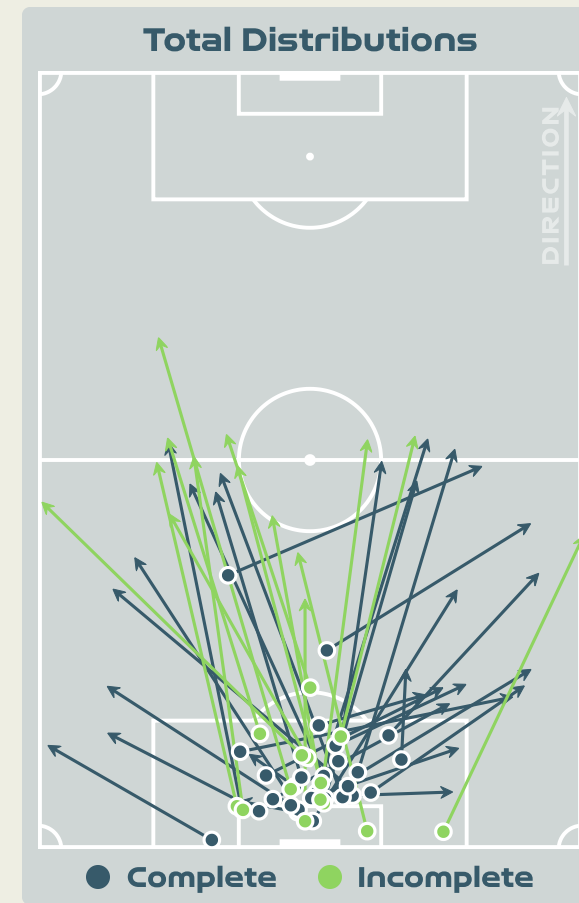

Goalkeeping Distribution