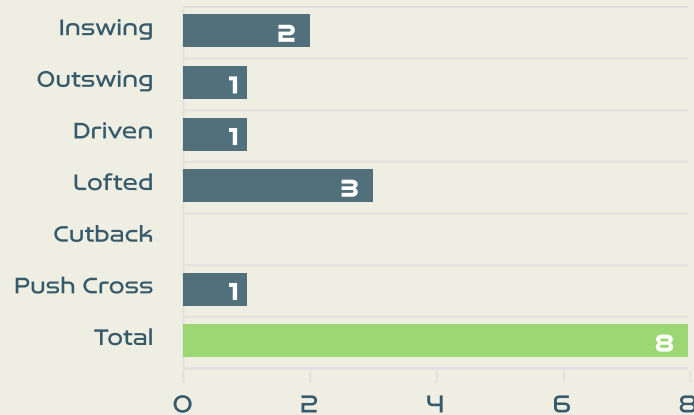

Attempted

24

Completed

9

Most Crosses Attempted

5

HERNANDEZ Oihane
RIGHT BACK

Crosses (Open Play)

Delivery Type

#	Player	Inswing	Outswing	Driven	Lofted	Cutback	Push Cross	Total Attempted
1	VAN DOMSELAAR Daphne	0	0	0	0	0	0	0
3	VAN DER GRAGT Stefanie	0	0	0	0	0	0	0
6	ROORD Jill	0	1	0	0	0	0	1
7	BEERENSTEYN Lineth	0	0	0	0	0	0	0
8	SPITSE Sherida	0	0	0	0	0	0	0
11	MARTENS Lieke	1	0	1	1	0	0	3
14	GROENEN Jackie	0	0	0	0	0	0	0
17	PELOVA Victoria	0	0	0	0	0	0	0
20	JANSSEN Dominique	0	0	0	1	0	1	2
21	EGURROLA Damaris	0	0	0	0	0	0	0
22	BRUGTS Esmee	1	0	0	1	0	0	2
2	WILMS Lynn	0	0	0	0	0	0	0
4	NOUWEN Aniek	0	0	0	0	0	0	0
9	SNOEIJES Katja	0	0	0	0	0	0	0
15	DIJKSTRA Caitlin	0	0	0	0	0	0	0
18	CASPARIJ Kerstin	0	0	0	0	0	0	0

Attempted

8

Completed

1

Most Crosses Attempted

3

MARTENS Lieke
CENTRE FORWARD LEFT

Offering to Receive