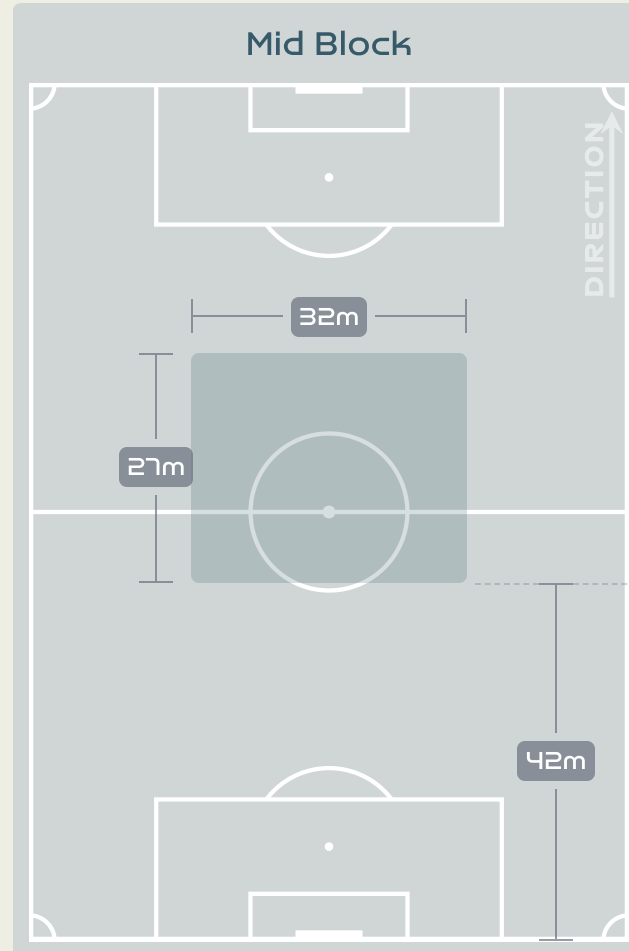

Defensive Actions

Blocks

Possession Contests

Most Possession Regains

11
EGURROLA Damaris
CENTRE MIDFIELD

#	Player	Total Possession Regains
1	VAN DOMSELAAR Daphne	9
3	VAN DER GRAGT Stefanie	7
6	ROORD Jill	3
7	BEERENSTEYN Lineth	4
8	SPITSE Sherida	2
11	MARTENS Lieke	3
14	GROENEN Jackie	8
17	PELOVA Victoria	8
20	JANSSEN Dominique	9
21	EGURROLA Damaris	11
22	BRUGTS Esmee	3
2	WILMS Lynn	3
4	NOUWEN Aniek	3
9	SNOEIJES Katja	2
15	DIJKSTRA Caitlin	3
18	CASPARIJ Kerstin	1

Defensive Line Height & Team Length

Defensive Line Height & Team Length

Netherlands

Defensive Pressure

Spain

244	Total Pressures	435
87	Direct Pressures	145
2.04s	Avg Pressure Duration	1.65s
111	Forced Turnovers	134
7.45s	Ball Recovery Time	9.64s
79	Pushing on into Pressing	147
216	Pushing on	327
50	Pressing Direction Inside	80
102	Pressing Direction Outside	182