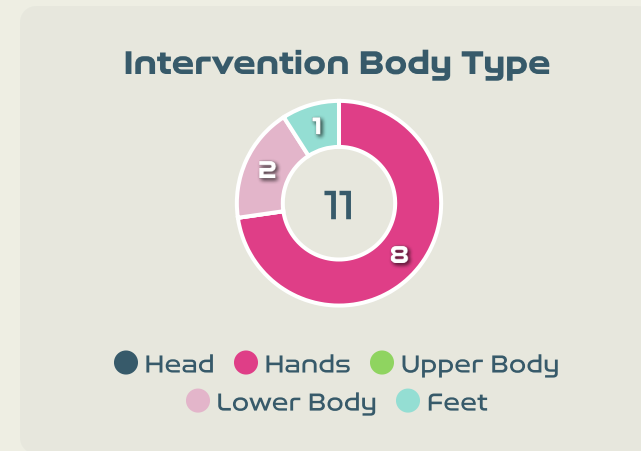

74

Total Involvements

Goalkeeping Distribution

Goalkeeping Distribution

Goal Prevention

10
Total Attempts on Goal Faced

75
Save %

Total Attempts on Goal Faced	Total Goal Interventions	Save & Retain	Deflect & Retain	Save & Deflect	Save Attempt	No Save Attempt
10	3	3	0	0	2	5

Goal Prevention

26
Total Attempts on Goal Faced

67
Save %

Total Attempts on Goal Faced	Total Goal Interventions	Save & Retain	Deflect & Retain	Save & Deflect	Save Attempt	No Save Attempt
26	5	1	0	4	4	15

Aerial Control