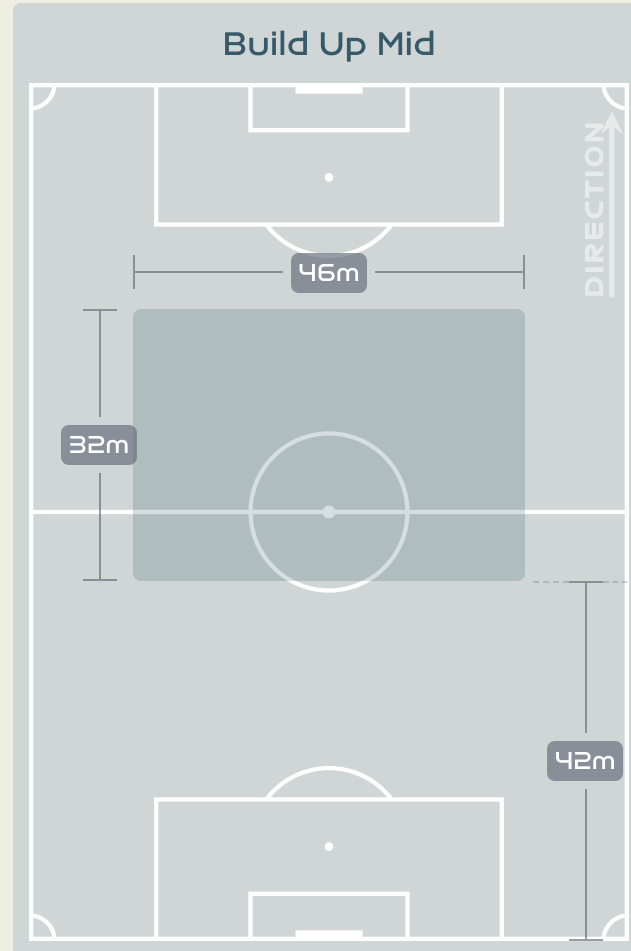

Phases of Play

IN POSSESSION

OUT OF POSSESSION

IN POSSESSION

Spain v Netherlands

In Possession Line Height & Team Length

In Possession Line Height & Team Length

Netherlands