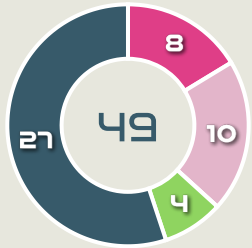

Movement to Receive

Movement Types by Phase

Final Third Phase