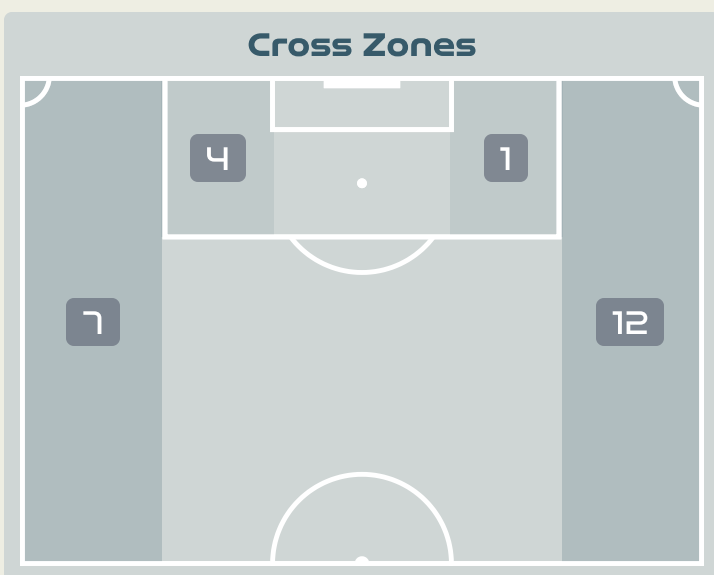

Attempted

24

Completed

9

Most Crosses Attempted

5

HERNANDEZ Oihane
RIGHT BACK