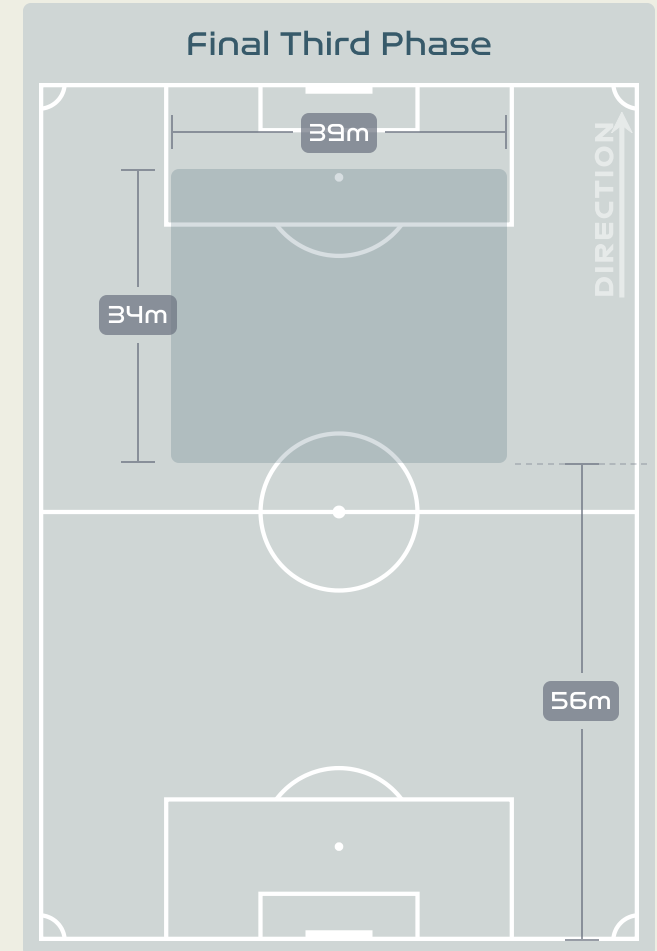

Phases of Play

IN POSSESSION

OUT OF POSSESSION

IN POSSESSION

Spain v Netherlands

In Possession Line Height & Team Length

In Possession Line Height & Team Length

Netherlands