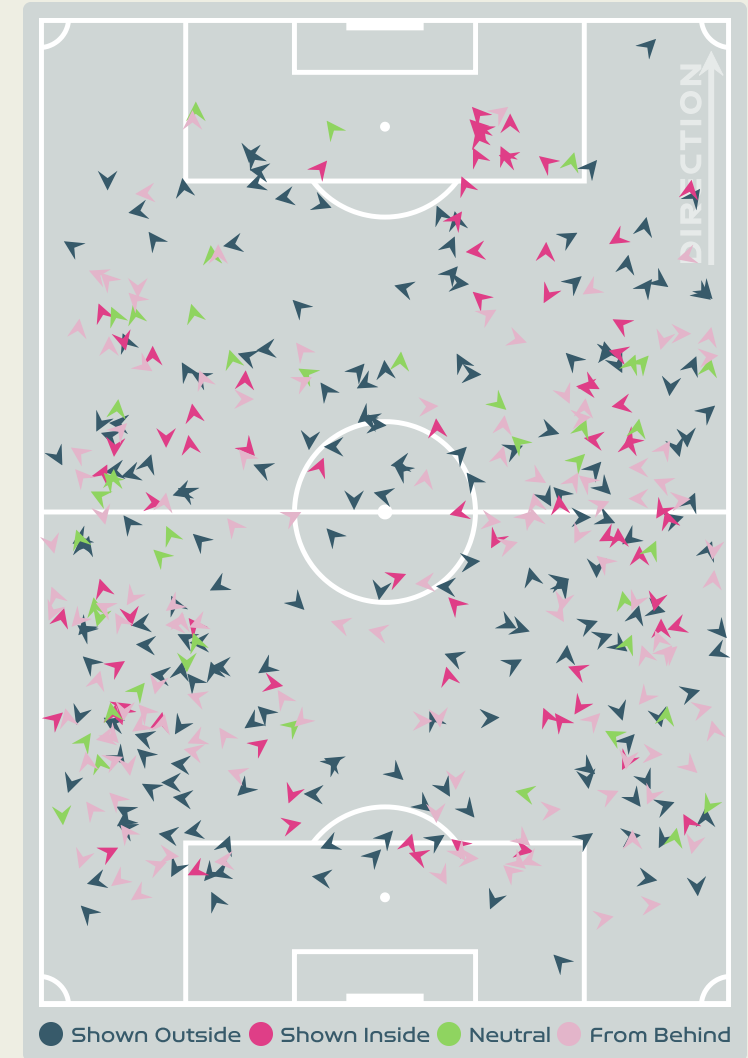

Most Direct Pressures

14

ABELLEIRA Teresa
DEFENSIVE MIDFIELD CENTRE

Most Direct Pressures

23

GROENEN Jackie
LEFT CENTRE MIDFIELD

Netherlands

GOALKEEPING