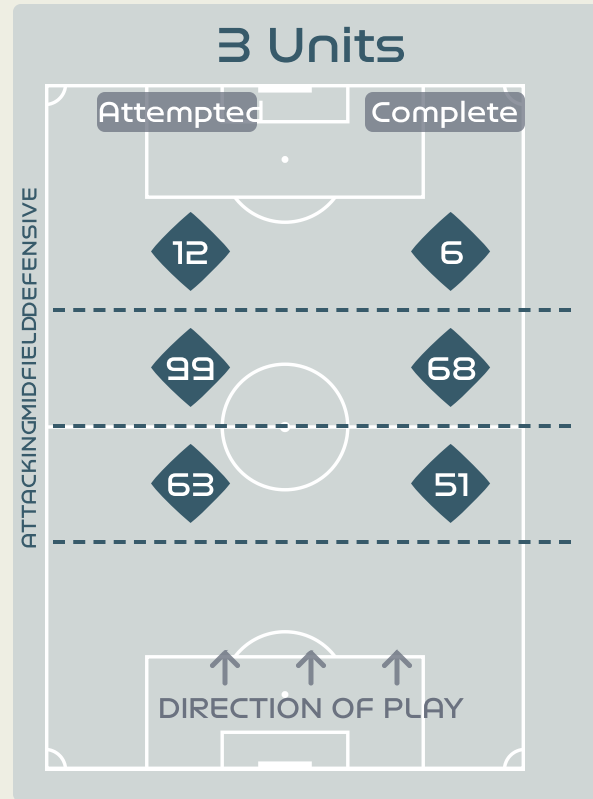

Phases of Play

IN POSSESSION

OUT OF POSSESSION

IN POSSESSION

Spain v Netherlands

In Possession Line Height & Team Length

In Possession Line Height & Team Length

Netherlands

Line Breaks

Spain

Attempted Line Breaks

250

Attempted Line Breaks 22

Inside Shape	14
Outside Shape	8

Attempted Line Breaks 174

Inside Shape	97
Outside Shape	77

Attempted Line Breaks 54

Inside Shape	37
Outside Shape	17

Line Breaks

Netherlands

Attempted Line Breaks

160

Attempted Line Breaks 7
 Inside Shape 5
 Outside Shape 2

Attempted Line Breaks 97
 Inside Shape 72
 Outside Shape 25