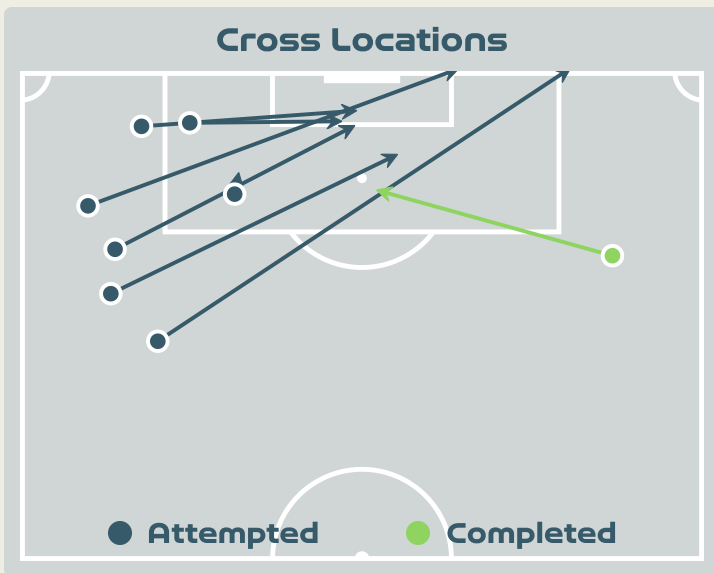

Attempted

24

Completed

9

Most Crosses Attempted

5

HERNANDEZ Oihane
RIGHT BACK

Crosses (Open Play)

Delivery Type

#	Player	Inswing	Outswing	Driven	Lofted	Cutback	Push Cross	Total Attempted
1	VAN DOMSELAAR Daphne	0	0	0	0	0	0	0
3	VAN DER GRAGT Stefanie	0	0	0	0	0	0	0
6	ROORD Jill	0	1	0	0	0	0	1
7	BEERENSTEYN Lineth	0	0	0	0	0	0	0
8	SPITSE Sherida	0	0	0	0	0	0	0
11	MARTENS Lieke	1	0	1	1	0	0	3
14	GROENEN Jackie	0	0	0	0	0	0	0
17	PELOVA Victoria	0	0	0	0	0	0	0
20	JANSSEN Dominique	0	0	0	1	0	1	2
21	EGURROLA Damaris	0	0	0	0	0	0	0
22	BRUGTS Esmee	1	0	0	1	0	0	2
2	WILMS Lynn	0	0	0	0	0	0	0
4	NOUWEN Aniek	0	0	0	0	0	0	0
9	SNOEIJES Katja	0	0	0	0	0	0	0
15	DIJKSTRA Caitlin	0	0	0	0	0	0	0
18	CASPARIJ Kerstin	0	0	0	0	0	0	0