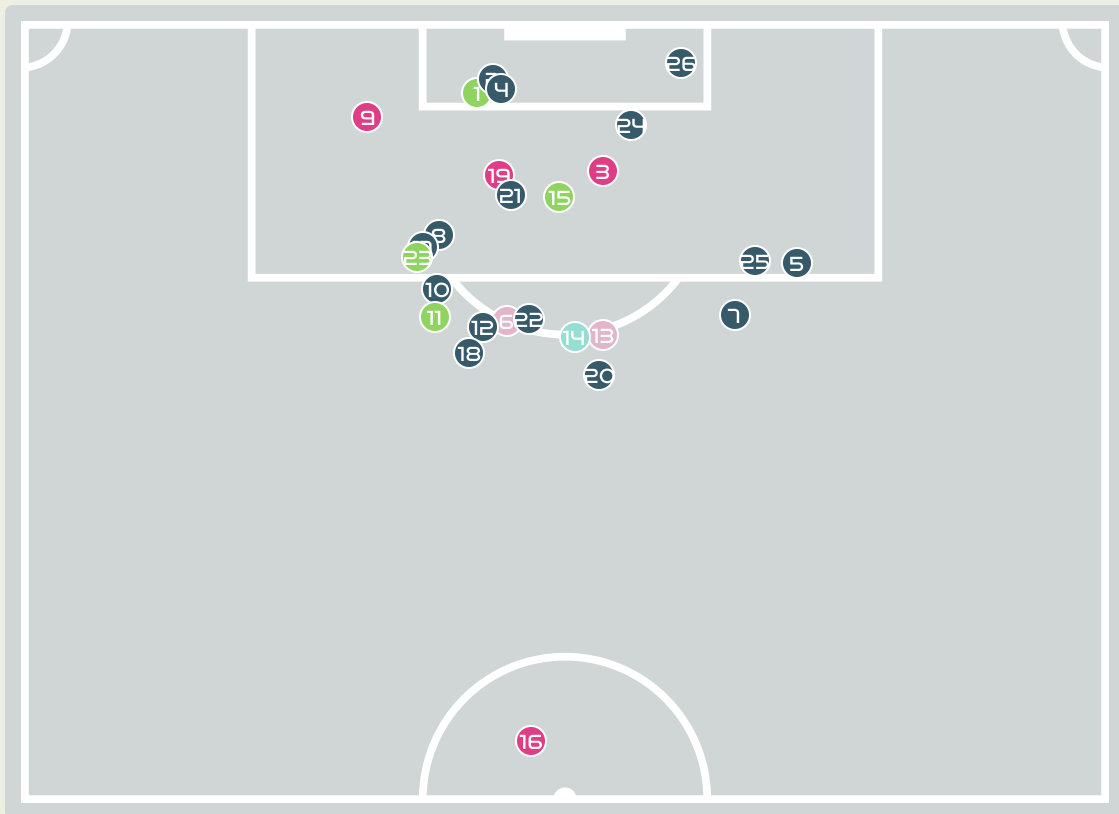

Spain v Netherlands

Goalkeeping Involvement

Spain

Spain GK Involvement Timeline

56

Total Involvements

Netherlands

Netherlands GK Involvement Timeline

74

Total Involvements

Goalkeeping Distribution

Goalkeeping Distribution

Goal Prevention

10
Total Attempts on Goal Faced

75
Save %

Total Attempts on Goal Faced	Total Goal Interventions	Save & Retain	Deflect & Retain	Save & Deflect	Save Attempt	No Save Attempt
10	3	3	0	0	2	5

Goal Prevention

26
Total Attempts on Goal Faced

67
Save %

Total Attempts on Goal Faced	Total Goal Interventions	Save & Retain	Deflect & Retain	Save & Deflect	Save Attempt	No Save Attempt
26	5	1	0	4	4	15

Aerial Control