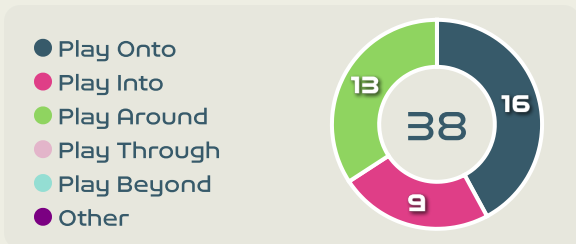

Goalkeeping Distribution