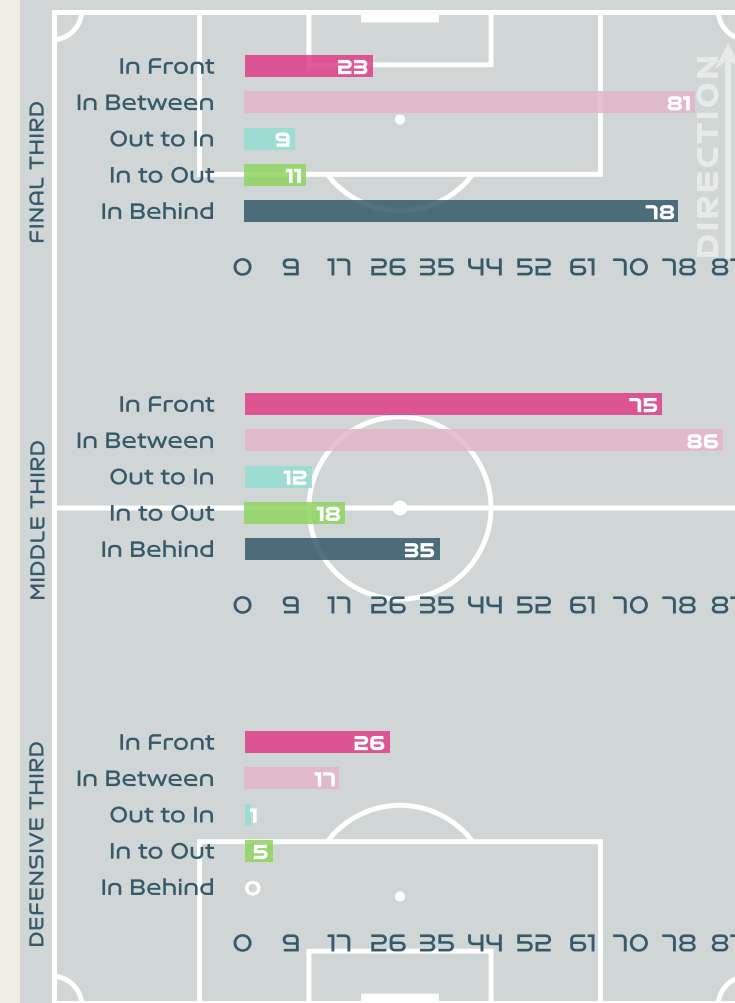

Movement Types Pitch Third