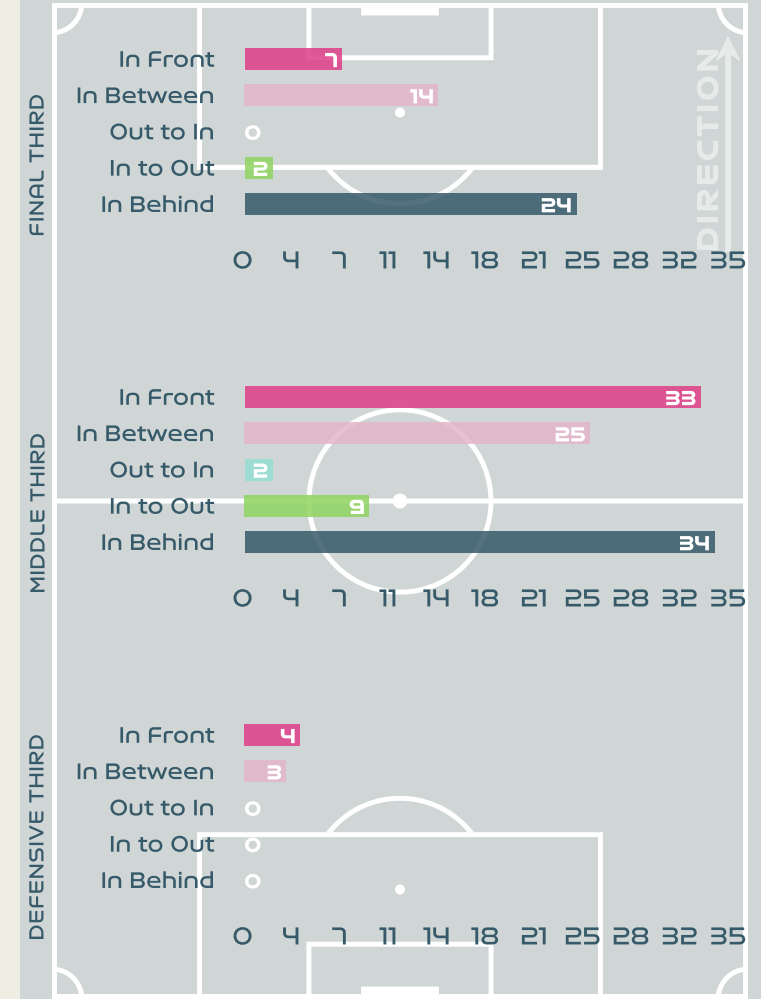

Movement Types Pitch Third

Movement to Receive

Movement Types by Phase

Final Third Phase

Progression Phase

Build Up Phase

All Movement Types

- In Front
- In Between
- Out to In
- In to Out
- In Behind

Top Ranked Players

Type	Player	Movements
In Front	21 EGURROLA Damaris	9
In Between	11 MARTENS Lieke	14
Out to In	11 MARTENS Lieke	2
In to Out	14 GROENEN Jackie	3
In Behind	7 BEERENSTEYN Lineth	25

Movement Types Pitch Third