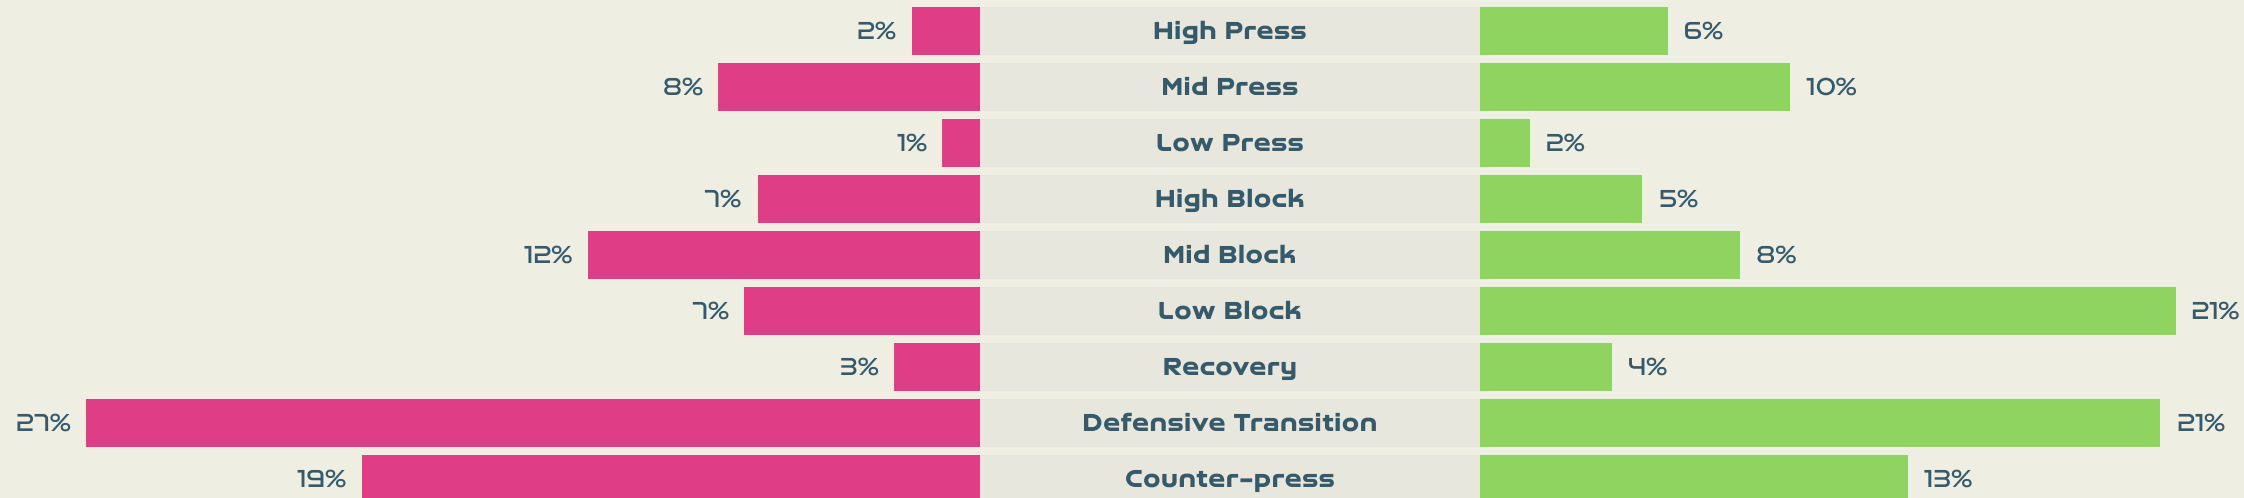

OUT OF POSSESSION