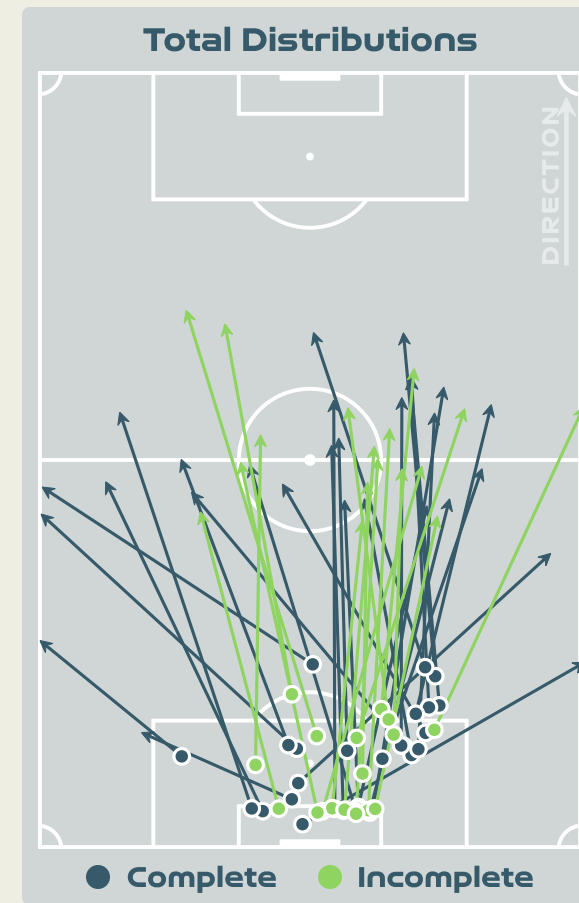

Goalkeeping Distribution