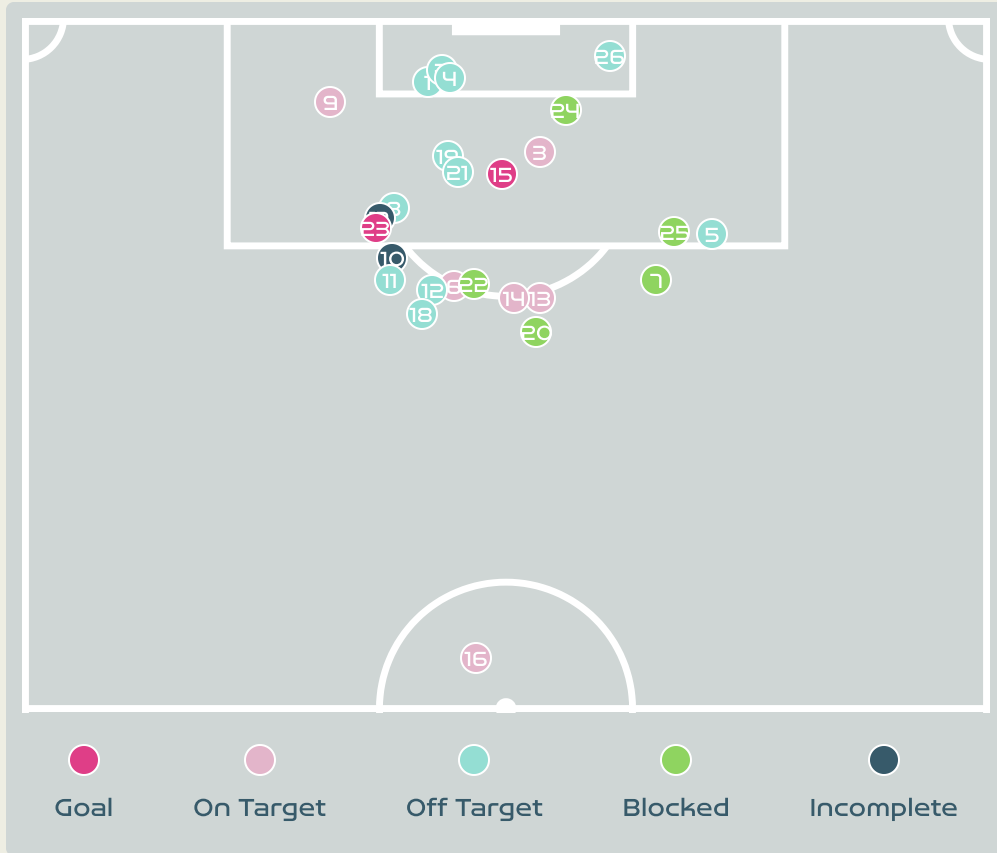

Attempts at Goal

Key	Outcome	Shots
	Goals	2
	On Target	6
	Off Target	11
	Blocked	5
	Incomplete	2