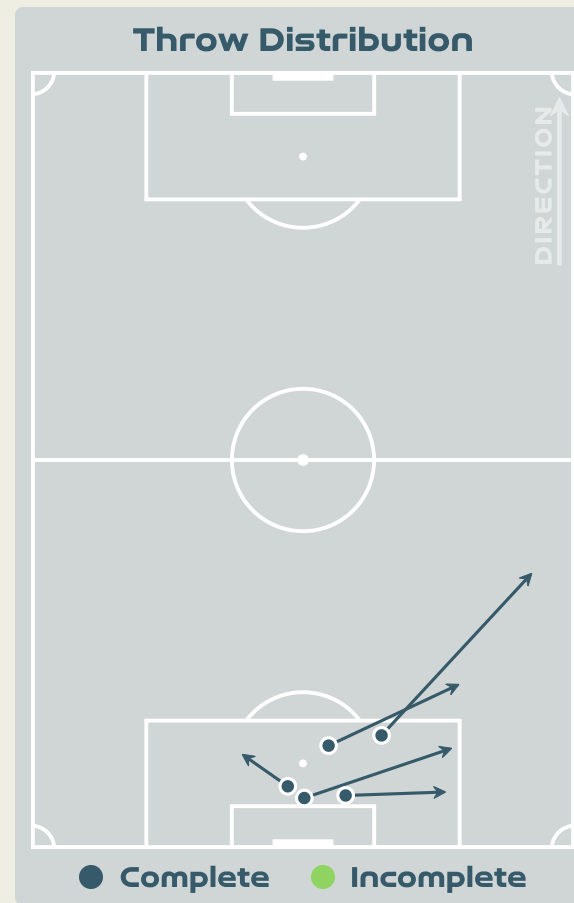

Goalkeeping Distribution