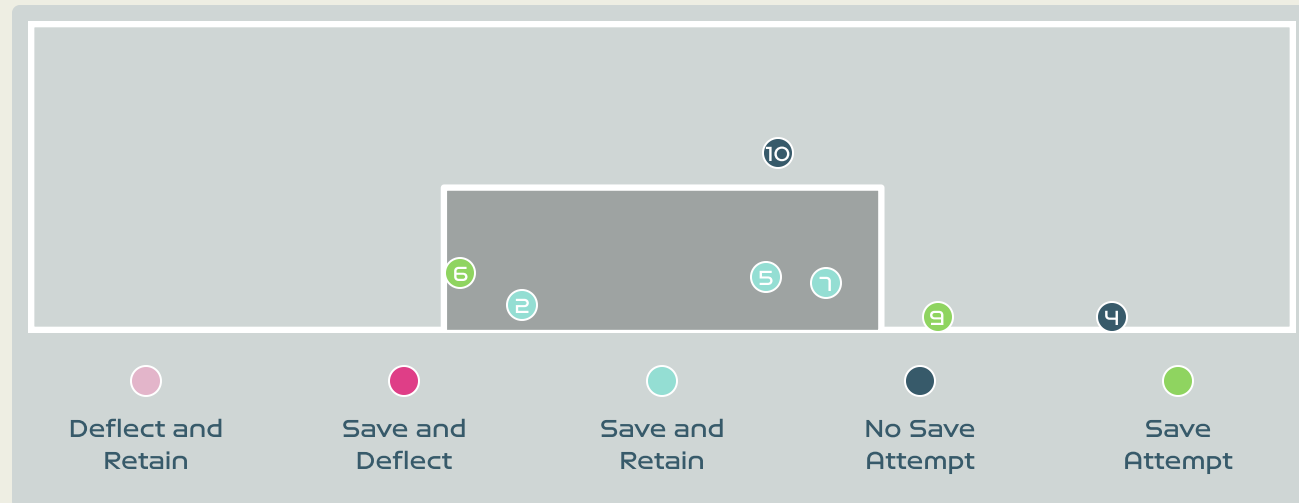

74

Total Involvements

Goalkeeping Distribution

Goalkeeping Distribution

Goal Prevention

10
Total Attempts on Goal Faced

75
Save %

Total Attempts on Goal Faced	Total Goal Interventions	Save & Retain	Deflect & Retain	Save & Deflect	Save Attempt	No Save Attempt
10	3	3	0	0	2	5

Goal Prevention

26
Total Attempts on Goal Faced

67
Save %

Total Attempts on Goal Faced	Total Goal Interventions	Save & Retain	Deflect & Retain	Save & Deflect	Save Attempt	No Save Attempt
26	5	1	0	4	4	15

Aerial Control