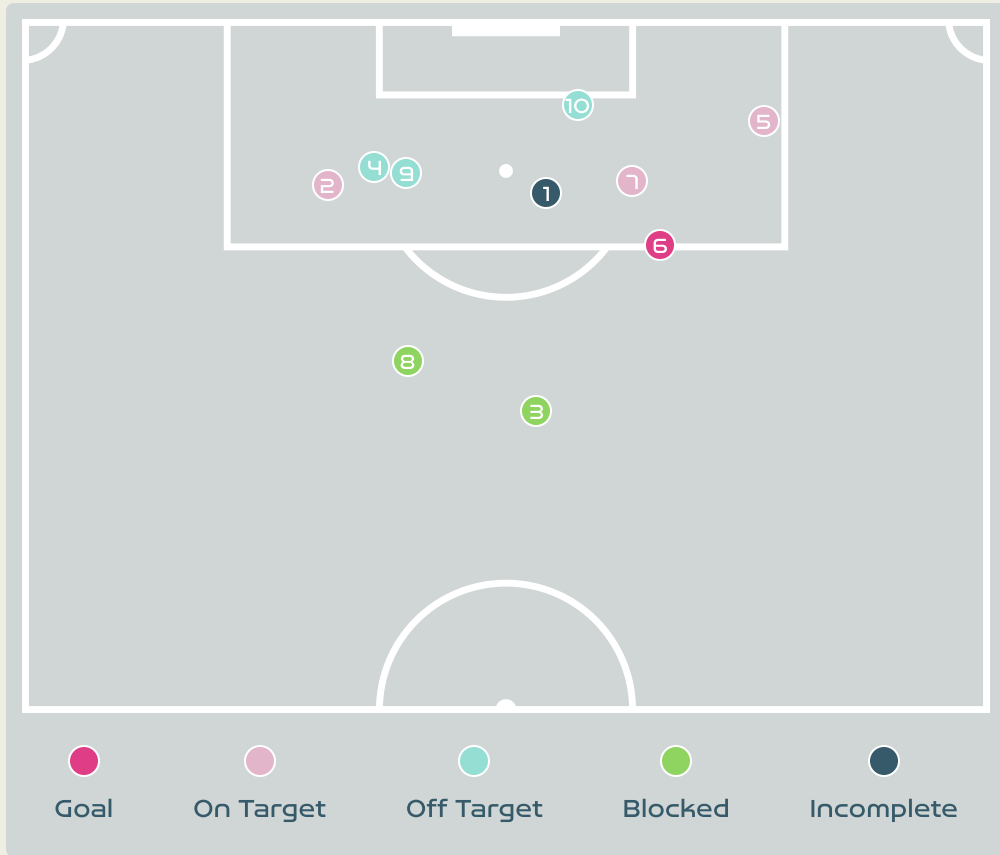

Attempts at Goal

Time	Player	Outcome	Body Part	Delivery Type
97	10 HERMOSO Jennifer	Off Target	Left Foot	Loose Ball
101	10 HERMOSO Jennifer	Off Target - Saved	Head	Pass
103	11 PUTELLAS Alexia	Incomplete - Blocked	Left Foot	Pass
106	18 PARALLUELO Salma	Off Target	Head	Cross
106	15 NAVARRO Eva	Incomplete - Blocked	Left Foot	Loose Ball
110	18 PARALLUELO Salma	On Target - Goal	Left Foot	Pass
115	4 PAREDES Irene	Incomplete - Blocked	Head	Corner
118	10 HERMOSO Jennifer	Incomplete - Blocked	Right Foot	Ball Progression
120	15 NAVARRO Eva	Off Target	Head	Cross

Netherlands

Attempts at Goal

Key	Outcome	Shots
●	Goals	1
●	On Target	3
●	Off Target	3
●	Blocked	2
●	Incomplete	1

Attempts at Goal

Time	Player	Outcome	Body Part	Delivery Type
41	7 BEERENSTEYN Lineth	Incomplete - Player On Ball Error	Right Foot	Cross
85	7 BEERENSTEYN Lineth	On Target - Saved	Right Foot	Pass
87	11 MARTENS Lieke	Incomplete - Blocked	Right Foot	Pass
89	7 BEERENSTEYN Lineth	Off Target	Right Foot	Pass
90	7 BEERENSTEYN Lineth	On Target - Saved	Right Foot	Pass
90	3 VAN DER GRAGT Stefanie	On Target - Goal	Right Foot	Pass
91	11 MARTENS Lieke	On Target - Saved	Right Foot	Pass
96	11 MARTENS Lieke	Incomplete - Blocked	Right Foot	Pass
106	7 BEERENSTEYN Lineth	Off Target	Left Foot	Ball Progression
110	7 BEERENSTEYN Lineth	Off Target	Right Foot	Other