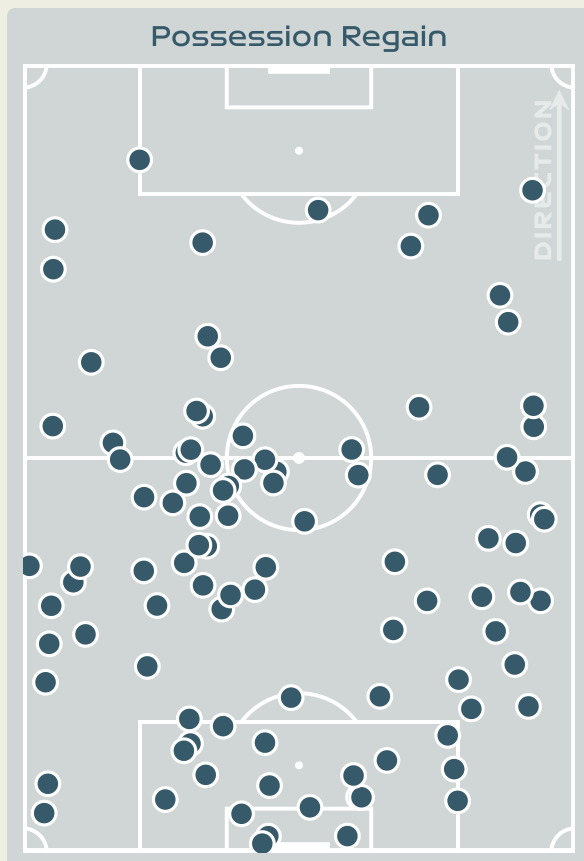

Top Ranked Players

Type	Player	Movements
In Front	21 EGURROLA Damaris	9
In Between	11 MARTENS Lieke	14
Out to In	11 MARTENS Lieke	2
In to Out	14 GROENEN Jackie	3
In Behind	7 BEERENSTEYN Lineth	25

Movement Types Pitch Third

OUT OF POSSESSION

Spain v Netherlands

Defensive Actions

111 Forced Turnovers	106 Possession Regained	14 Interceptions	55 Tackles	4.43 Possession Actions / Defensive Action
--------------------------------	-----------------------------------	----------------------------	----------------------	--