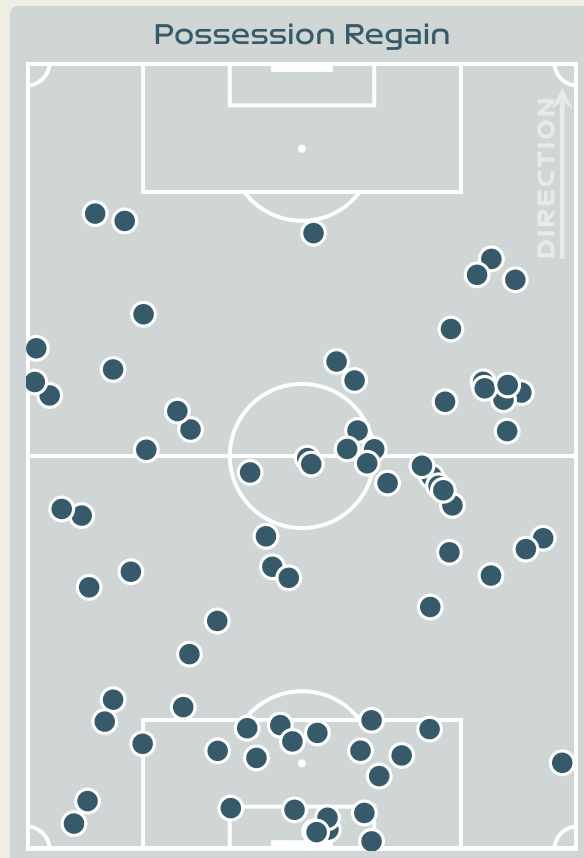

Blocks

Possession Contests

Most Possession Regains

24
ABELLEIRA Teresa
DEFENSIVE MIDFIELD CENTRE

#	Player	Total Possession Regains
23	COLL Cata	14
2	BATLLE Ona	13
3	ABELLEIRA Teresa	24
4	PAREDES Irene	10
6	BONMATI Aitana	8
8	CALDENTY Mariona	6
9	GONZALEZ Esther	4
10	HERMOSO Jennifer	4
12	HERNANDEZ Oihane	4
14	CODINA Laia	5
17	REDONDO Alba	5
5	ANDRES Ivana	0
7	GUERRERO Irene	6
11	PUTELLAS Alexia	0
15	NAVARRO Eva	1
18	PARALLUELO Salma	0
19	CARMONA Olga	2

Defensive Actions

Blocks

Possession Contests

Most Possession Regains

11
EGURROLA Damaris
CENTRE MIDFIELD

#	Player	Total Possession Regains
1	VAN DOMSELAAR Daphne	9
3	VAN DER GRAGT Stefanie	7
6	ROORD Jill	3
7	BEERENSTEYN Lineth	4
8	SPITSE Sherida	2
11	MARTENS Lieke	3
14	GROENEN Jackie	8
17	PELOVA Victoria	8
20	JANSSEN Dominique	9
21	EGURROLA Damaris	11
22	BRUGTS Esmee	3
2	WILMS Lynn	3
4	NOUWEN Aniek	3
9	SNOEIJES Katja	2
15	DIJKSTRA Caitlin	3
18	CASPARIJ Kerstin	1