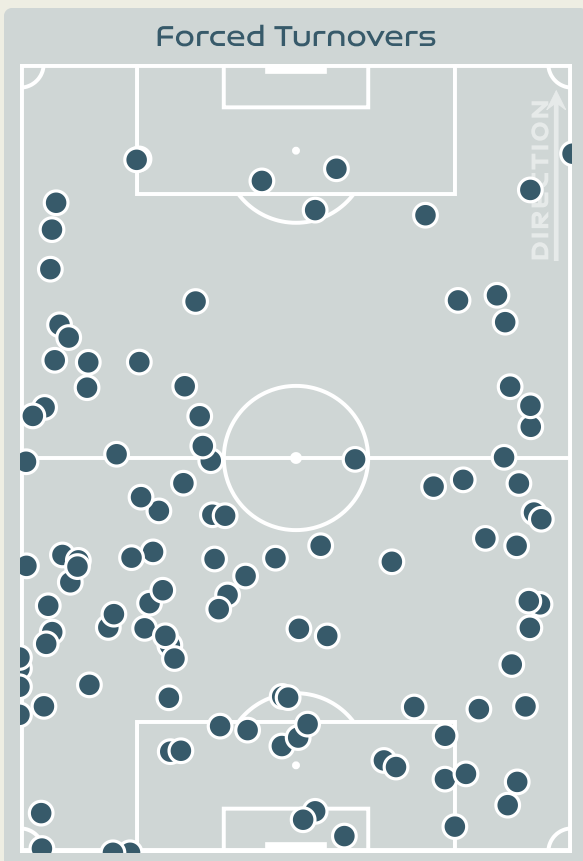

Top Ranked Players

Type	Player	Movements
In Front	21 EGURROLA Damaris	9
In Between	11 MARTENS Lieke	14
Out to In	11 MARTENS Lieke	2
In to Out	14 GROENEN Jackie	3
In Behind	7 BEERENSTEYN Lineth	25

Movement Types Pitch Third

OUT OF POSSESSION

Spain v Netherlands

Defensive Actions

111 Forced Turnovers	106 Possession Regained	14 Interceptions	55 Tackles	4.43 Possession Actions / Defensive Action
--------------------------------	-----------------------------------	----------------------------	----------------------	--