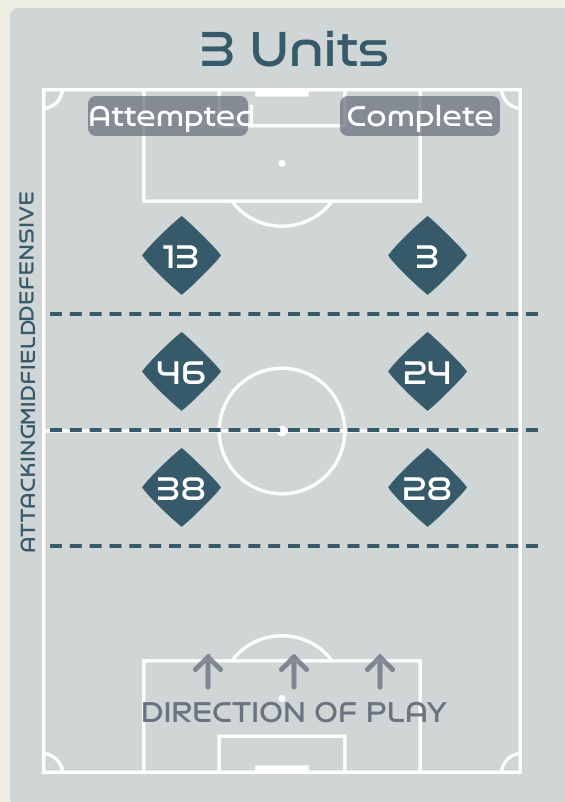

Attempted Line Breaks 54

Inside Shape	37
Outside Shape	17

Line Breaks

Netherlands

Attempted Line Breaks

160

Attempted Line Breaks 7
 Inside Shape 5
 Outside Shape 2

Attempted Line Breaks 97
 Inside Shape 72
 Outside Shape 25

Attempted Line Breaks 56
 Inside Shape 40
 Outside Shape 16

Line Breaks

					4 Units				3 Units			2 Units		Direction			Distribution Type		
#	Player	Line Breaks Attempted	Line Breaks Completed	Line Break Completion %	Attacking Line	Attacking Midfield Line	Midfield Line	Defensive Line	Attacking Line	Midfield Line	Defensive Line	Midfield Line	Defensive Line	Through	Around	Over	Pass	Cross	Ball Progression
23	COLL Cata	31	19	61%	2	2	1	0	16	10	0	0	0	0	7	24	31	0	0
2	BATLLE Ona	34	28	82%	0	0	0	0	10	15	0	8	1	7	19	8	33	1	0
3	ABELLEIRA Teresa	23	14	60%	0	0	0	0	5	12	0	6	0	5	6	12	19	3	1
4	PAREDES Irene	29	20	68%	2	1	2	0	12	6	0	6	0	5	7	17	29	0	0
6	BONMATI Aitana	9	5	55%	0	0	0	0	0	5	1	2	1	5	1	3	7	0	2
8	CALDENTHEY Mariona	16	11	68%	0	0	0	1	4	6	1	2	2	8	5	3	14	1	1
9	GONZALEZ Esther	6	4	66%	0	0	0	1	0	3	1	1	0	4	1	1	6	0	0
10	HERMOSO Jennifer	19	17	89%	0	0	0	0	1	9	2	5	2	11	8	0	18	1	0
12	HERNANDEZ Oihane	25	18	72%	0	0	0	0	4	13	1	6	1	4	10	11	24	0	1
14	CODINA Laia	11	7	63%	1	1	1	0	4	2	0	2	0	1	4	6	11	0	0
17	REDONDO Alba	5	3	60%	0	0	1	1	0	2	0	0	1	2	1	2	5	0	0
5	ANDRES Ivana	5	3	60%	1	0	0	0	3	1	0	0	0	1	1	3	5	0	0
7	GUERRERO Irene	8	6	75%	0	0	0	0	1	4	1	2	0	2	4	2	8	0	0
11	PUTELLAS Alexia	7	5	71%	0	0	1	0	0	1	3	2	0	2	3	2	7	0	0
15	NAVARRO Eva	2	1	50%	0	0	0	0	0	1	1	0	0	0	1	1	0	1	1
18	PARALLUELO Salma	5	4	80%	0	0	0	0	0	4	0	1	0	3	2	0	5	0	0
19	CARMONA Olga	15	13	86%	1	0	1	1	3	5	1	3	0	3	6	6	13	0	2