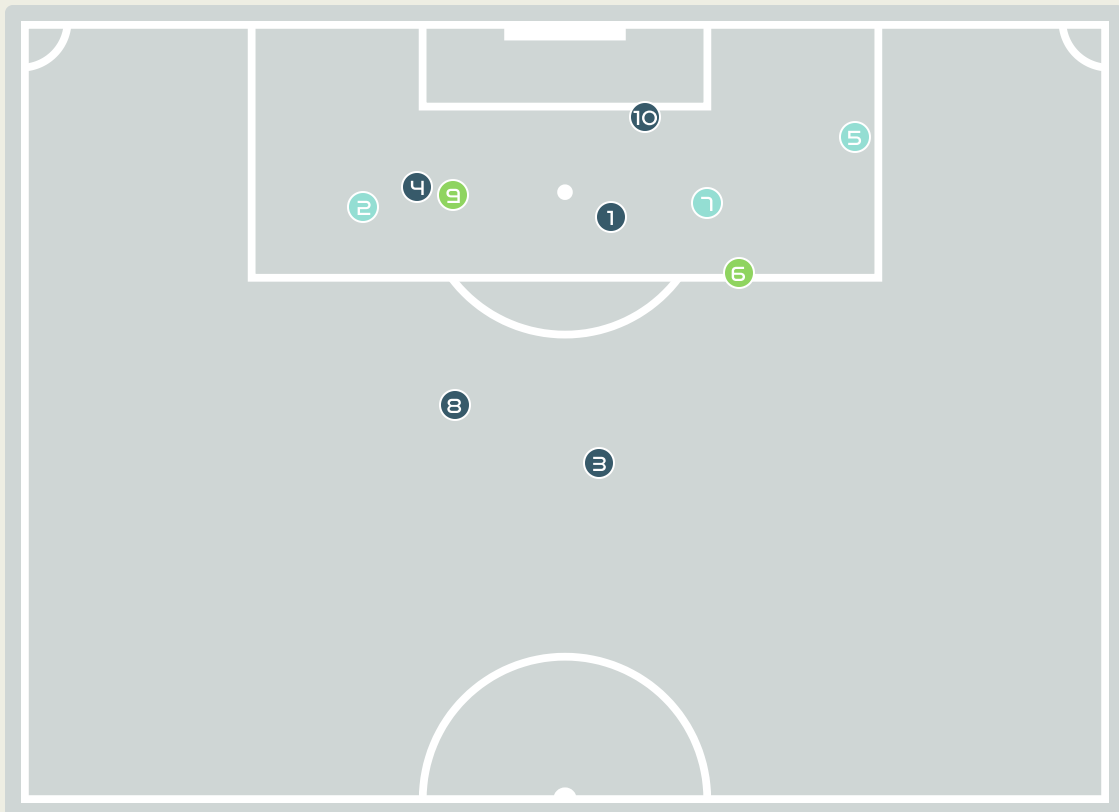

74

Total Involvements

Goalkeeping Distribution

Goalkeeping Distribution

Goal Prevention

10
Total Attempts on Goal Faced

75
Save %

Total Attempts on Goal Faced	Total Goal Interventions	Save & Retain	Deflect & Retain	Save & Deflect	Save Attempt	No Save Attempt
10	3	3	0	0	2	5

Goal Prevention

26
Total Attempts on Goal Faced

67
Save %

Total Attempts on Goal Faced	Total Goal Interventions	Save & Retain	Deflect & Retain	Save & Deflect	Save Attempt	No Save Attempt
26	5	1	0	4	4	15

Aerial Control