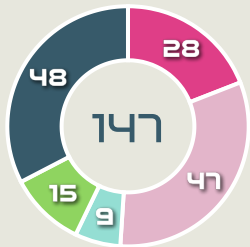

Progression Phase