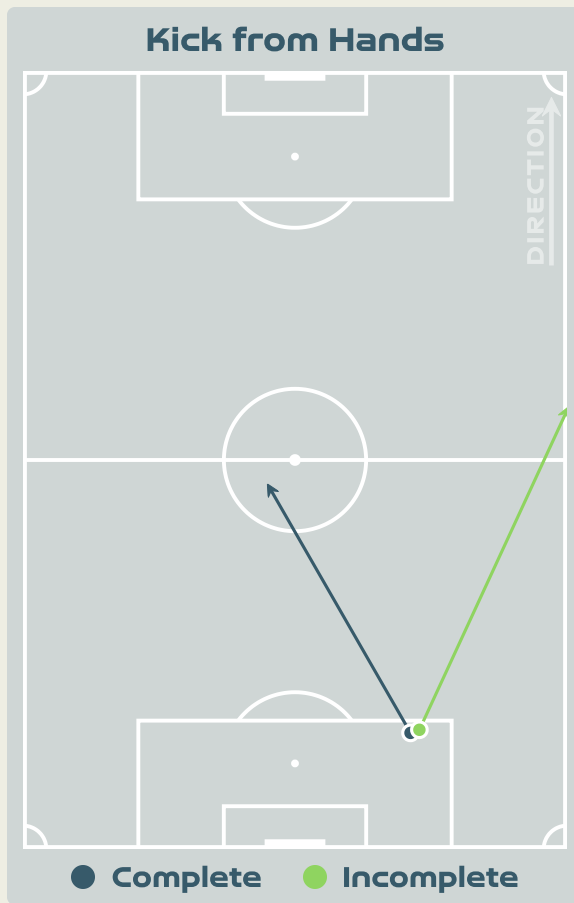

Goalkeeping Distribution