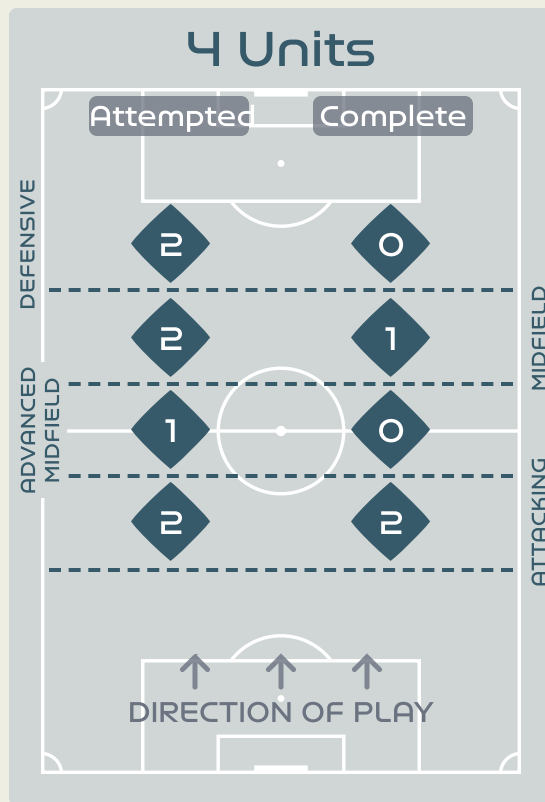

Attempted Line Breaks 54

Inside Shape	37
Outside Shape	17

Line Breaks

Netherlands

Attempted Line Breaks

160

Attempted Line Breaks 7
 Inside Shape 5
 Outside Shape 2

Attempted Line Breaks 97
 Inside Shape 72
 Outside Shape 25

Attempted Line Breaks 56
 Inside Shape 40
 Outside Shape 16

Line Breaks

					4 Units				3 Units			2 Units		Direction			Distribution Type		
#	Player	Line Breaks Attempted	Line Breaks Completed	Line Break Completion %	Attacking Line	Attacking Midfield Line	Midfield Line	Defensive Line	Attacking Line	Midfield Line	Defensive Line	Midfield Line	Defensive Line	Through	Around	Over	Pass	Cross	Ball Progression
23	COLL Cata	31	19	61%	2	2	1	0	16	10	0	0	0	0	7	24	31	0	0
2	BATLLE Ona	34	28	82%	0	0	0	0	10	15	0	8	1	7	19	8	33	1	0
3	ABELLEIRA Teresa	23	14	60%	0	0	0	0	5	12	0	6	0	5	6	12	19	3	1
4	PAREDES Irene	29	20	68%	2	1	2	0	12	6	0	6	0	5	7	17	29	0	0
6	BONMATI Aitana	9	5	55%	0	0	0	0	0	5	1	2	1	5	1	3	7	0	2
8	CALDENTHEY Mariona	16	11	68%	0	0	0	1	4	6	1	2	2	8	5	3	14	1	1
9	GONZALEZ Esther	6	4	66%	0	0	0	1	0	3	1	1	0	4	1	1	6	0	0
10	HERMOSO Jennifer	19	17	89%	0	0	0	0	1	9	2	5	2	11	8	0	18	1	0
12	HERNANDEZ Oihane	25	18	72%	0	0	0	0	4	13	1	6	1	4	10	11	24	0	1
14	CODINA Laia	11	7	63%	1	1	1	0	4	2	0	2	0	1	4	6	11	0	0
17	REDONDO Alba	5	3	60%	0	0	1	1	0	2	0	0	1	2	1	2	5	0	0
5	ANDRES Ivana	5	3	60%	1	0	0	0	3	1	0	0	0	1	1	3	5	0	0
7	GUERRERO Irene	8	6	75%	0	0	0	0	1	4	1	2	0	2	4	2	8	0	0
11	PUTELLAS Alexia	7	5	71%	0	0	1	0	0	1	3	2	0	2	3	2	7	0	0
15	NAVARRO Eva	2	1	50%	0	0	0	0	0	1	1	0	0	0	1	1	0	1	1
18	PARALLUELO Salma	5	4	80%	0	0	0	0	0	4	0	1	0	3	2	0	5	0	0
19	CARMONA Olga	15	13	86%	1	0	1	1	3	5	1	3	0	3	6	6	13	0	2