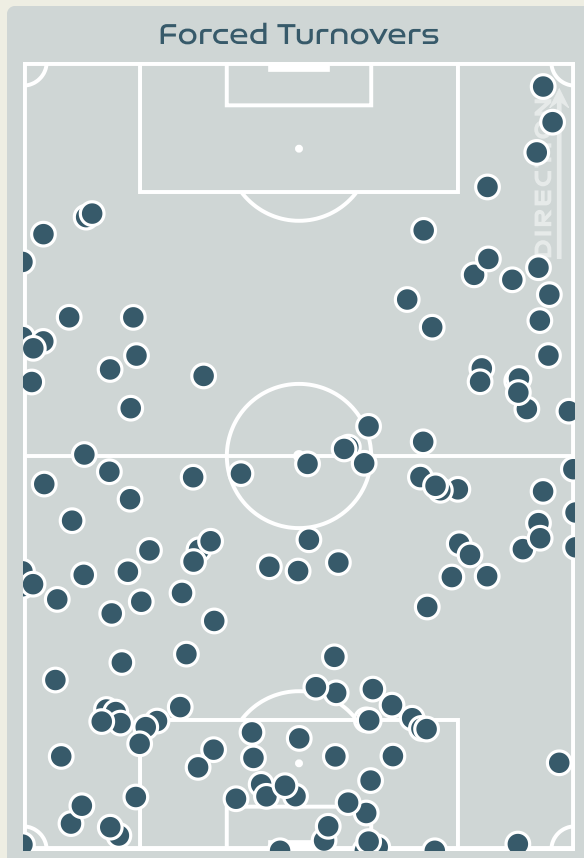

Defensive Actions