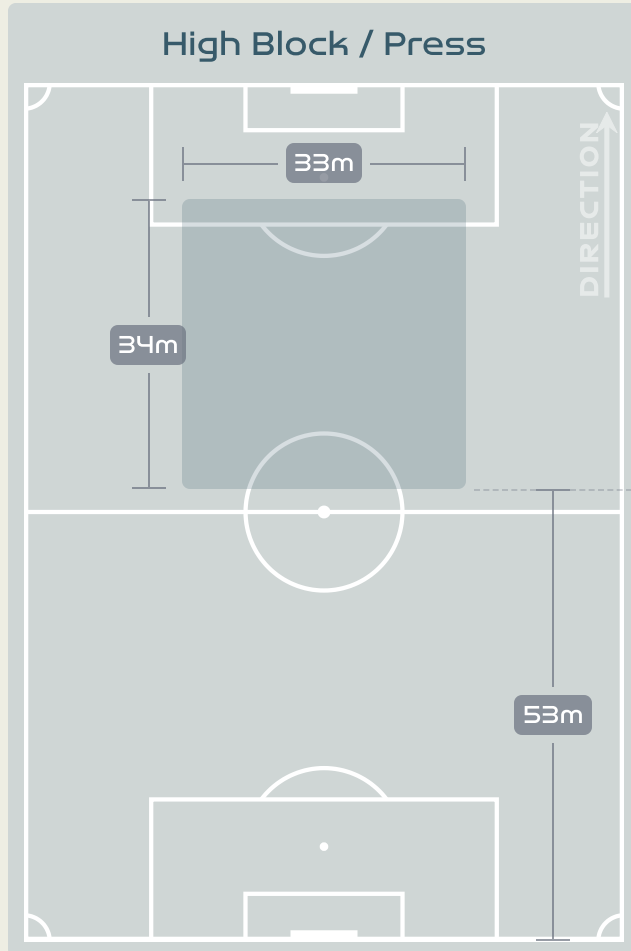

Defensive Line Height & Team Length

Defensive Line Height & Team Length

Netherlands

Defensive Pressure

Spain

244	Total Pressures	435
87	Direct Pressures	145
2.04s	Avg Pressure Duration	1.65s
111	Forced Turnovers	134
7.45s	Ball Recovery Time	9.64s
79	Pushing on into Pressing	147
216	Pushing on	327
50	Pressing Direction Inside	80
102	Pressing Direction Outside	182