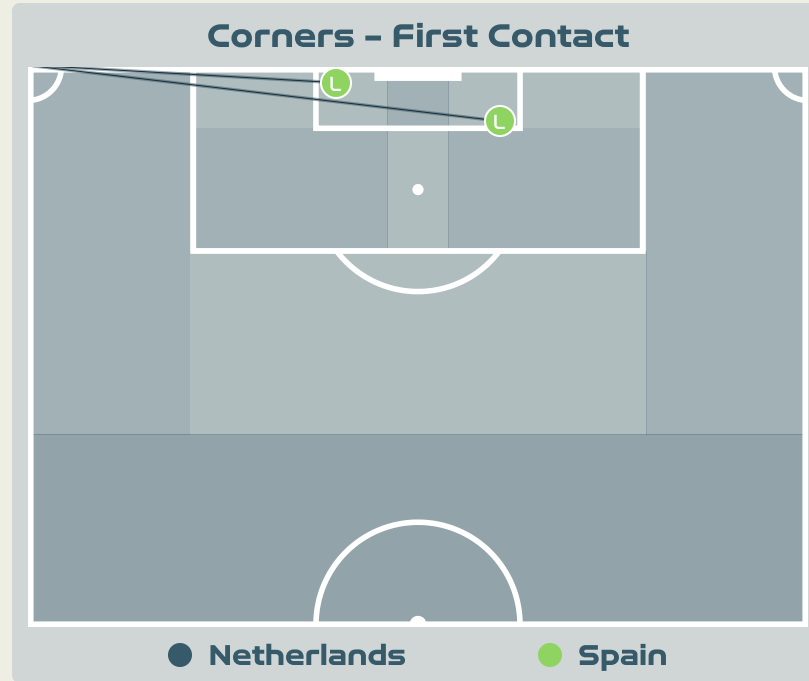

Delivery Types Faced

Total	In Swing	Out Swing	Driven	Lofted	Cutback	Push
10	3	1	1	4	0	1

Aerial Control

Delivery Types Faced

Total	In Swing	Out Swing	Driven	Lofted	Cutback	Push
35	6	9	3	11	2	4

SET PLAYS

Spain v Netherlands

Set Plays - Corners

Delivery Type	From Left Side	From Right Side	Total
Direct to Area	4	4	8
Short	0	0	0
Edge of Penalty Area	0	0	0

Delivery Style	Total
Inswing	4
Outswing	4
Driven	0

Free Kicks	
Type	Total
Direct	21
Direct (on target)	1
Direct (off target)	0
Indirect	2

Top 5 Player First Contacts		
Player	Team	Total
PAREDES Irene	Spain	3
VAN DER GRAGT Stefanie	Netherlands	2
JANSSEN Dominique	Netherlands	2
BRUGTS Esmee	Netherlands	1

Set Plays - Corners

Delivery Type	From Left Side	From Right Side	Total
Direct to Area	2	0	2
Short	0	0	0
Edge of Penalty Area	0	0	0