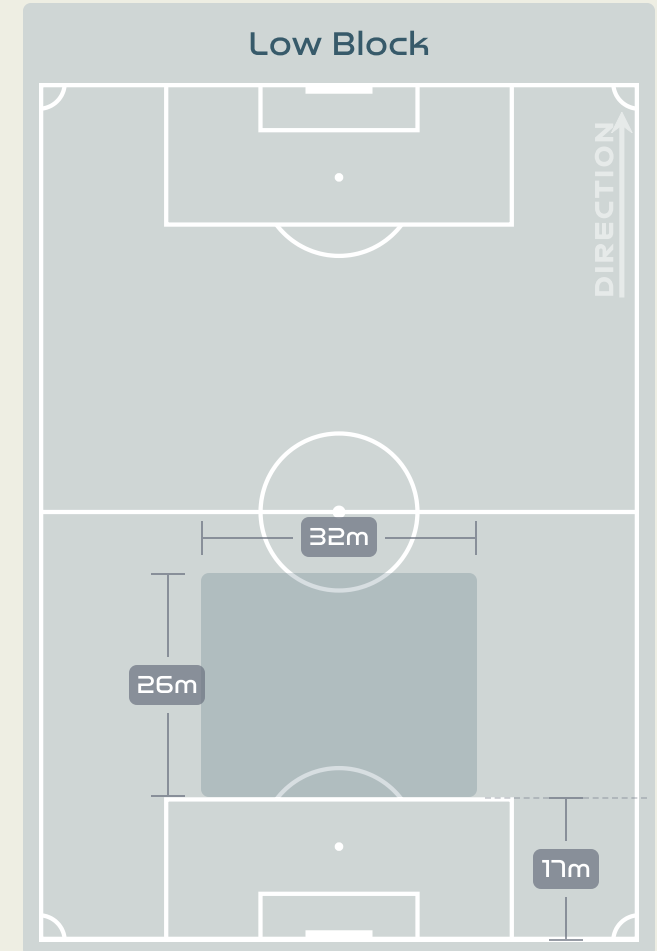

Defensive Line Height & Team Length

Defensive Line Height & Team Length

Netherlands

Defensive Pressure

Spain

244	Total Pressures	435
87	Direct Pressures	145
2.04s	Avg Pressure Duration	1.65s
111	Forced Turnovers	134
7.45s	Ball Recovery Time	9.64s
79	Pushing on into Pressing	147
216	Pushing on	327
50	Pressing Direction Inside	80
102	Pressing Direction Outside	182