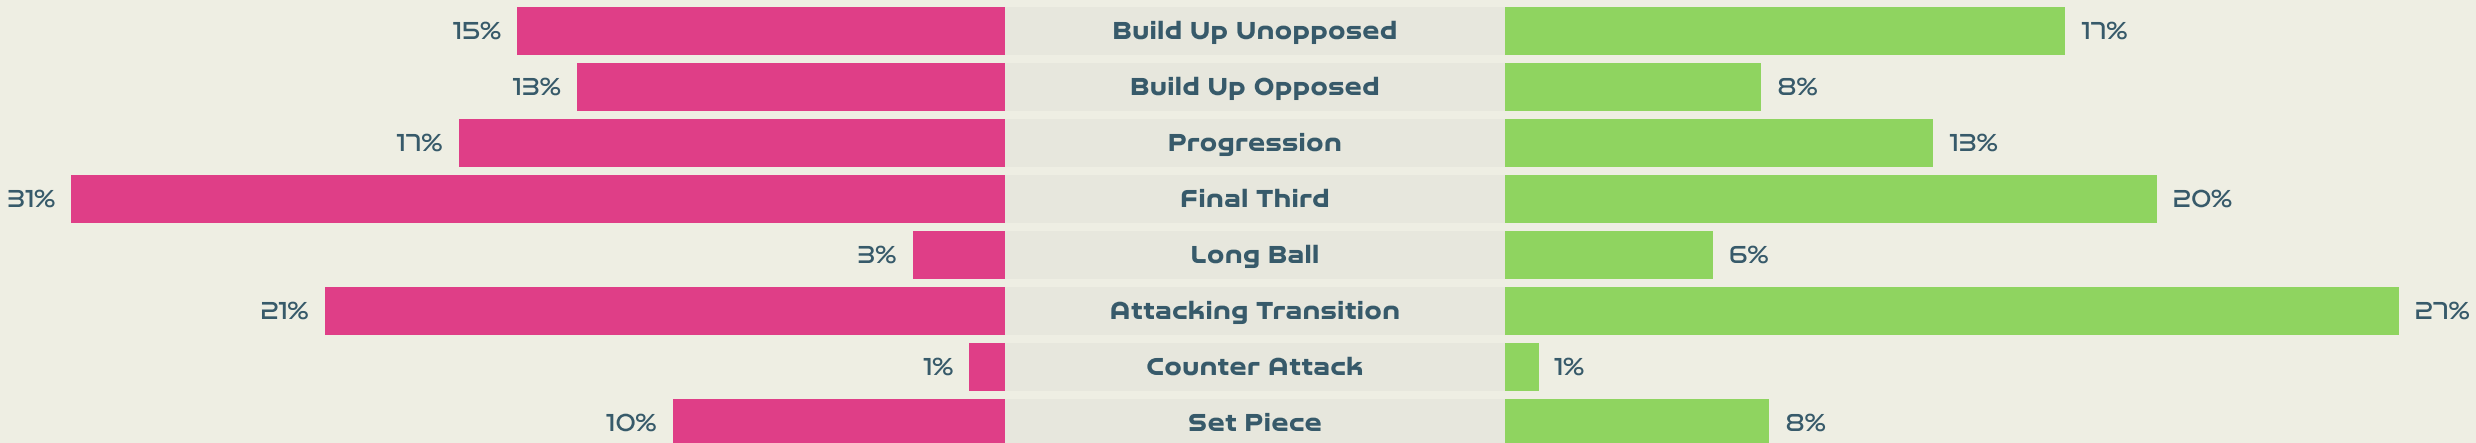

Phases of Play

IN POSSESSION

OUT OF POSSESSION

IN POSSESSION

Spain v Netherlands

In Possession Line Height & Team Length

In Possession Line Height & Team Length

Netherlands