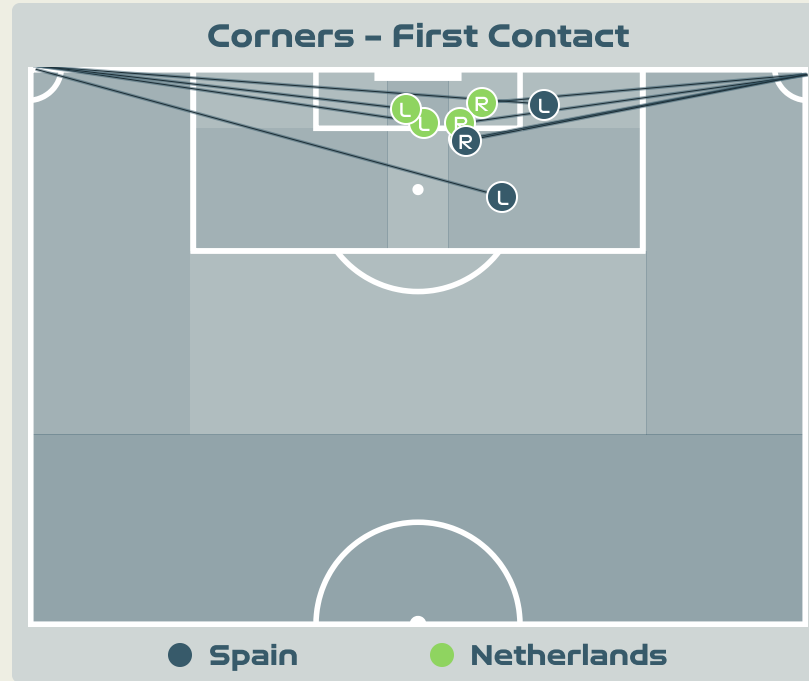

Goal Prevention

26
Total Attempts on Goal Faced

67
Save %

Total Attempts on Goal Faced	Total Goal Interventions	Save & Retain	Deflect & Retain	Save & Deflect	Save Attempt	No Save Attempt
26	5	1	0	4	4	15

Aerial Control

Delivery Types Faced

Total	In Swing	Out Swing	Driven	Lofted	Cutback	Push
10	3	1	1	4	0	1

Aerial Control

Delivery Types Faced

Total	In Swing	Out Swing	Driven	Lofted	Cutback	Push
35	6	9	3	11	2	4

SET PLAYS

Spain v Netherlands

Set Plays - Corners

Delivery Type	From Left Side	From Right Side	Total
Direct to Area	4	4	8
Short	0	0	0
Edge of Penalty Area	0	0	0

Delivery Style	Total
Inswing	4
Outswing	4
Driven	0

Free Kicks	
Type	Total
Direct	21
Direct (on target)	1
Direct (off target)	0
Indirect	2