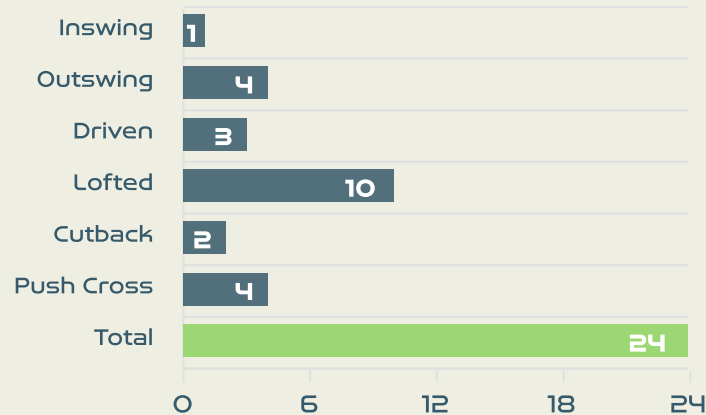

Delivery Type

#	Player	Inswing	Outswing	Driven	Lofted	Cutback	Push Cross	Total Attempted
23	COLL Cata	0	0	0	0	0	0	0
2	BATLLE Ona	0	2	1	0	0	1	4
3	ABELLEIRA Teresa	0	0	0	1	0	0	1
4	PAREDES Irene	0	0	0	0	0	0	0
6	BONMATI Aitana	0	0	1	0	1	0	2
8	CALDENTHEY Mariona	0	2	0	1	1	0	4
9	GONZALEZ Esther	0	0	0	1	0	0	1
10	HERMOSO Jennifer	0	0	0	0	0	2	2
12	HERNANDEZ Oihane	1	0	1	2	0	1	5
14	CODINA Laia	0	0	0	0	0	0	0
17	REDONDO Alba	0	0	0	0	0	0	0
5	ANDRES Ivana	0	0	0	0	0	0	0
7	GUERRERO Irene	0	0	0	0	0	0	0
11	PUTELLAS Alexia	0	0	0	0	0	0	0
15	NAVARRO Eva	0	0	0	2	0	0	2
18	PARALLUELO Salma	0	0	0	3	0	0	3
19	CARMONA Olga	0	0	0	0	0	0	0