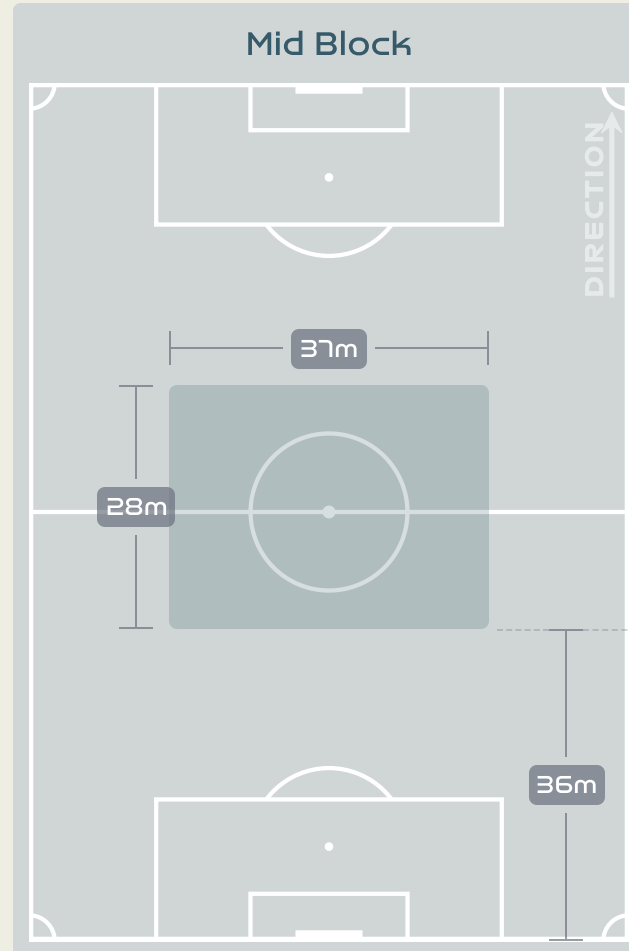

Defensive Line Height & Team Length

Defensive Line Height & Team Length

Netherlands

Defensive Pressure

Spain

244	Total Pressures	435
87	Direct Pressures	145
2.04s	Avg Pressure Duration	1.65s
111	Forced Turnovers	134
7.45s	Ball Recovery Time	9.64s
79	Pushing on into Pressing	147
216	Pushing on	327
50	Pressing Direction Inside	80
102	Pressing Direction Outside	182