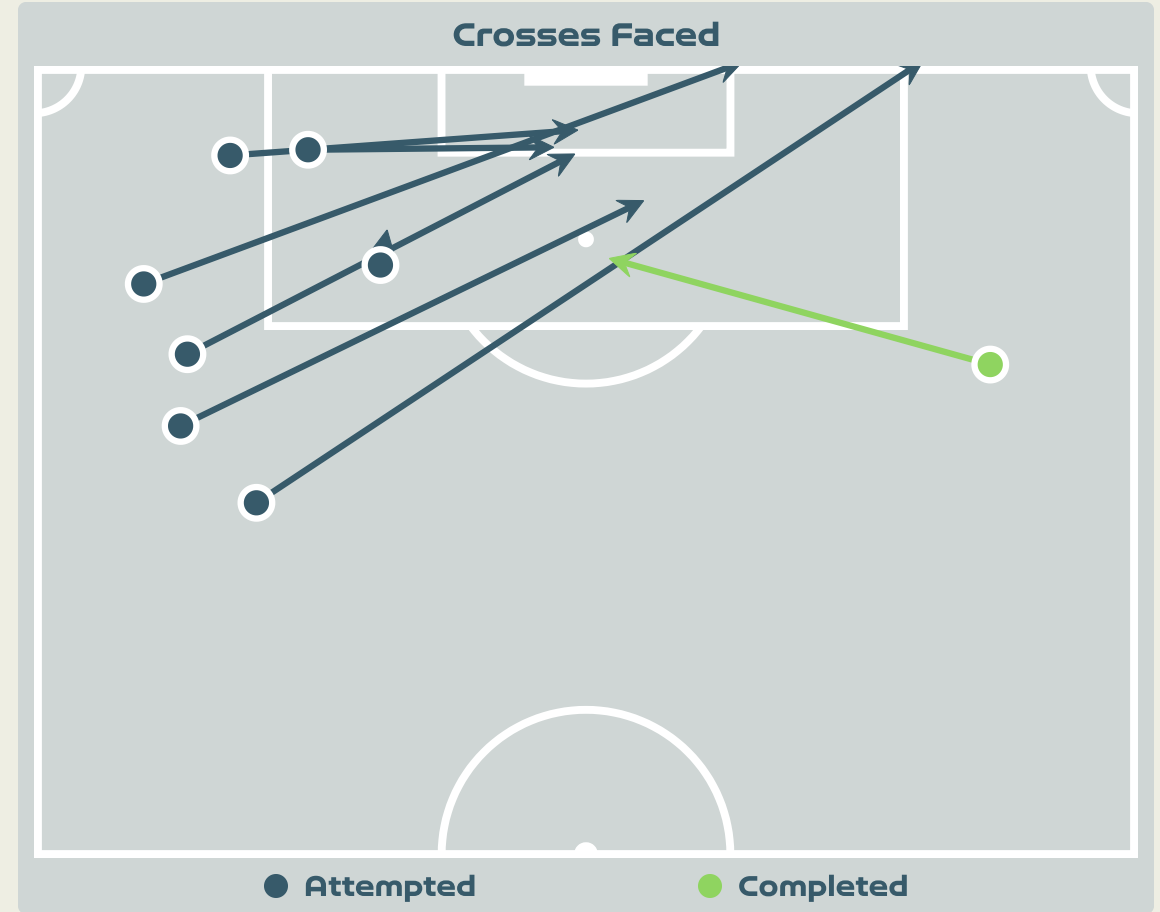

74

Total Involvements

Goalkeeping Distribution

Goalkeeping Distribution

Goal Prevention

10
Total Attempts on Goal Faced

75
Save %

Total Attempts on Goal Faced	Total Goal Interventions	Save & Retain	Deflect & Retain	Save & Deflect	Save Attempt	No Save Attempt
10	3	3	0	0	2	5

Goal Prevention

26
Total Attempts on Goal Faced

67
Save %

Total Attempts on Goal Faced	Total Goal Interventions	Save & Retain	Deflect & Retain	Save & Deflect	Save Attempt	No Save Attempt
26	5	1	0	4	4	15

Aerial Control

Delivery Types Faced

Total	In Swing	Out Swing	Driven	Lofted	Cutback	Push
10	3	1	1	4	0	1

Aerial Control

Delivery Types Faced

Total	In Swing	Out Swing	Driven	Lofted	Cutback	Push
35	6	9	3	11	2	4

SET PLAYS

Spain v Netherlands