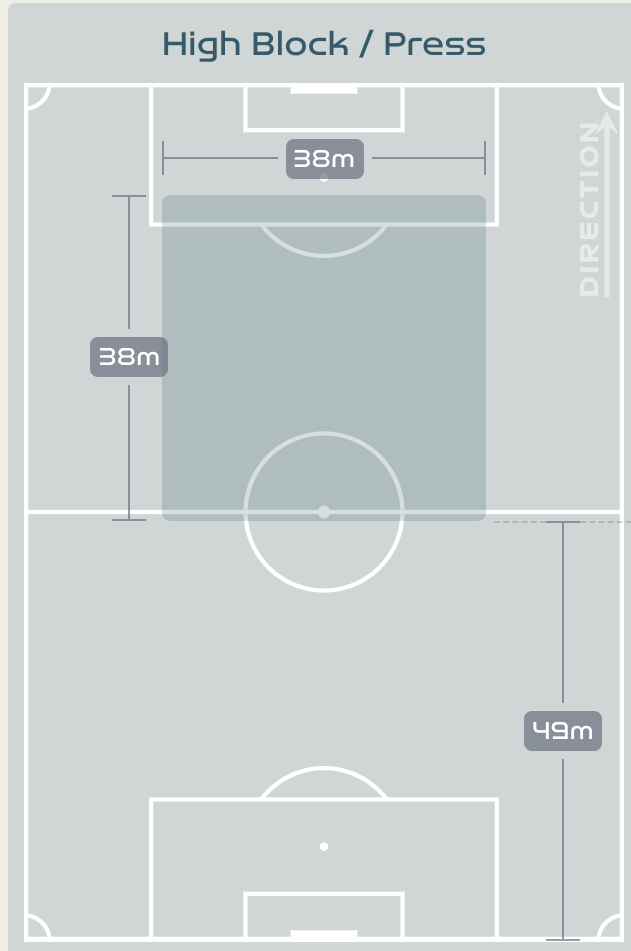

Defensive Line Height & Team Length

Defensive Line Height & Team Length

Netherlands

Defensive Pressure

Spain

244	Total Pressures	435
87	Direct Pressures	145
2.04s	Avg Pressure Duration	1.65s
111	Forced Turnovers	134
7.45s	Ball Recovery Time	9.64s
79	Pushing on into Pressing	147
216	Pushing on	327
50	Pressing Direction Inside	80
102	Pressing Direction Outside	182