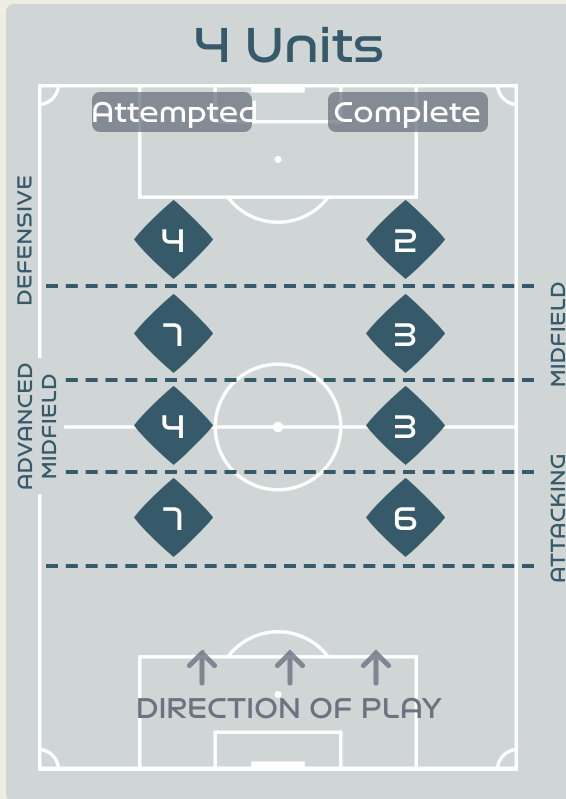

Line Breaks

Spain

Attempted Line Breaks

250

Attempted Line Breaks 22

Inside Shape	14
Outside Shape	8