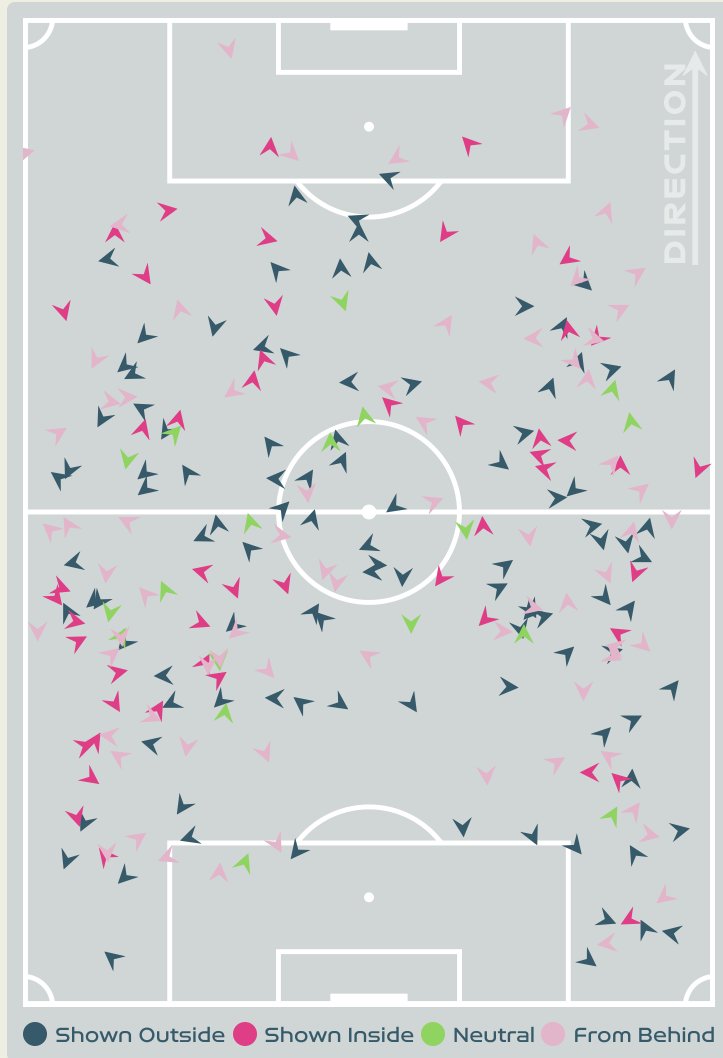

Defensive Line Height & Team Length

Defensive Line Height & Team Length

Netherlands

Defensive Pressure

Spain

244	Total Pressures	435
87	Direct Pressures	145
2.04s	Avg Pressure Duration	1.65s
111	Forced Turnovers	134
7.45s	Ball Recovery Time	9.64s
79	Pushing on into Pressing	147
216	Pushing on	327
50	Pressing Direction Inside	80
102	Pressing Direction Outside	182