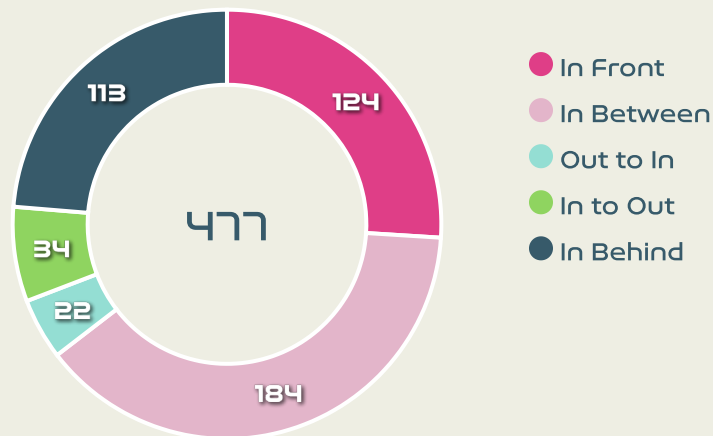

Final Third Phase

Progression Phase

Build Up Phase

All Movement Types

- In Front
- In Between
- Out to In
- In to Out
- In Behind

Top Ranked Players

Type	Player	Movements
In Front	3 ABELLEIRA Teresa	51
In Between	10 HERMOSO Jennifer	53
Out to In	10 HERMOSO Jennifer	7
In to Out	10 HERMOSO Jennifer	13
In Behind	9 GONZALEZ Esther	47