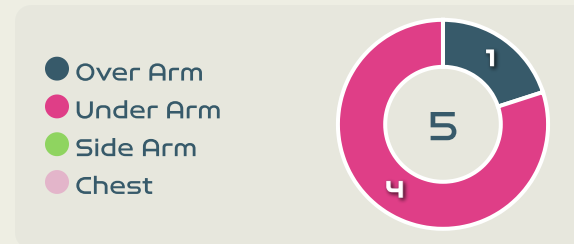

Most Direct Pressures

14

ABELLEIRA Teresa
DEFENSIVE MIDFIELD CENTRE

Most Direct Pressures

23

GROENEN Jackie
LEFT CENTRE MIDFIELD

Netherlands

GOALKEEPING

74

Total Involvements

Goalkeeping Distribution

Goalkeeping Distribution

Goal Prevention

10
Total Attempts on Goal Faced

75
Save %

Total Attempts on Goal Faced	Total Goal Interventions	Save & Retain	Deflect & Retain	Save & Deflect	Save Attempt	No Save Attempt
10	3	3	0	0	2	5