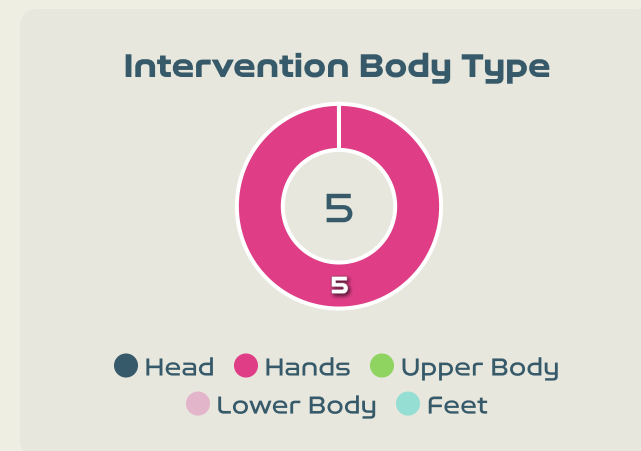

74

Total Involvements

Goalkeeping Distribution

Goalkeeping Distribution

Goal Prevention

10
Total Attempts on Goal Faced

75
Save %

Total Attempts on Goal Faced	Total Goal Interventions	Save & Retain	Deflect & Retain	Save & Deflect	Save Attempt	No Save Attempt
10	3	3	0	0	2	5

Goal Prevention

26
Total Attempts on Goal Faced

67
Save %

Total Attempts on Goal Faced	Total Goal Interventions	Save & Retain	Deflect & Retain	Save & Deflect	Save Attempt	No Save Attempt
26	5	1	0	4	4	15

Aerial Control