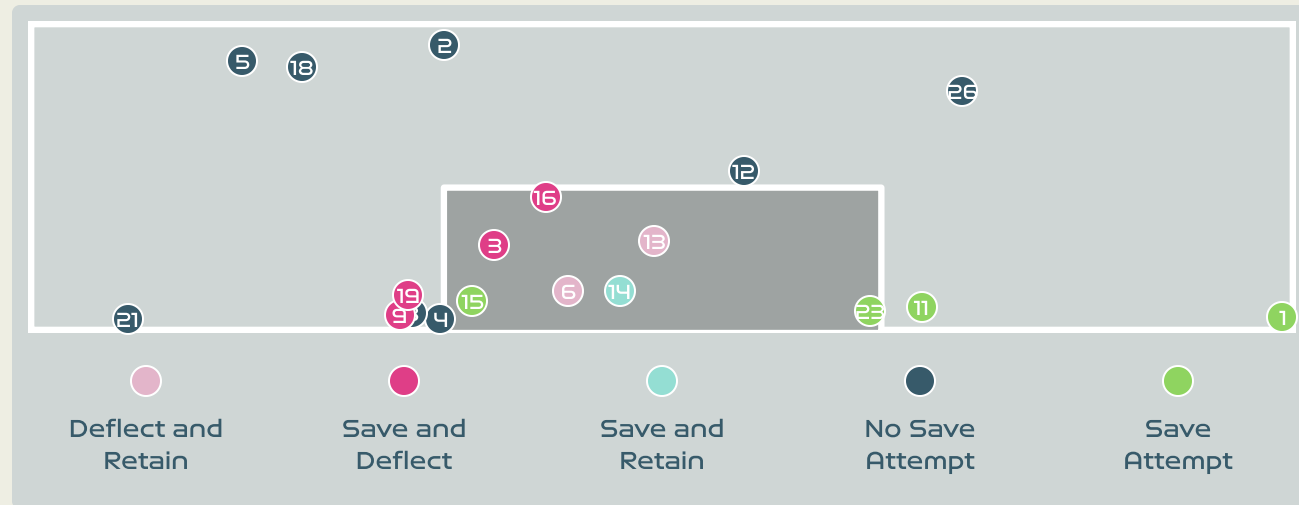

74

Total Involvements

Goalkeeping Distribution

Goalkeeping Distribution

Goal Prevention

10
Total Attempts on Goal Faced

75
Save %

Total Attempts on Goal Faced	Total Goal Interventions	Save & Retain	Deflect & Retain	Save & Deflect	Save Attempt	No Save Attempt
10	3	3	0	0	2	5

Goal Prevention

26
Total Attempts on Goal Faced

67
Save %

Total Attempts on Goal Faced	Total Goal Interventions	Save & Retain	Deflect & Retain	Save & Deflect	Save Attempt	No Save Attempt
26	5	1	0	4	4	15

Aerial Control