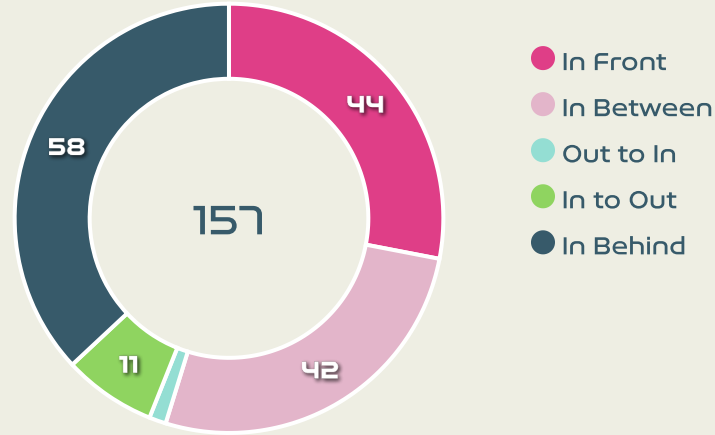

Movement Types Pitch Third

Movement to Receive

Movement Types by Phase

Final Third Phase

Progression Phase

Build Up Phase

All Movement Types

- In Front
- In Between
- Out to In
- In to Out
- In Behind

Top Ranked Players

Type	Player	Movements
In Front	21 EGURROLA Damaris	9
In Between	11 MARTENS Lieke	14
Out to In	11 MARTENS Lieke	2
In to Out	14 GROENEN Jackie	3
In Behind	7 BEERENSTEYN Lineth	25

Movement Types Pitch Third