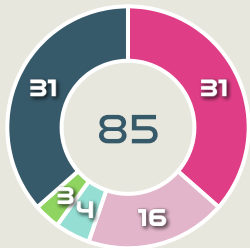

Offering to Receive

476
Total Offers Made

170
Total Offers Received

72
HORAN Lindsey
ATTACKING MIDFIELD

192
Offers Made in Final Third

193
Offers Made in Middle Third

91
Offers Made in Defensive Third

#	Player	Offers Made	Offers Received	% Made & Received
1	NAEHER Alyssa	15	5	33.3%
4	GIRMA Naomi	22	15	68.2%
8	ERTZ Julie	27	16	59.3%
10	HORAN Lindsey	72	25	34.7%
11	SMITH Sophia	32	9	28.1%
13	MORGAN Alex	52	8	15.4%
14	SONNETT Emily	69	21	30.4%
17	SULLIVAN Andi	33	18	54.5%
19	DUNN Crystal	20	3	15%
20	RODMAN Trinity	27	6	22.2%
23	FOX Emily	68	31	45.6%
5	OHARA Kelley	0	0	0%
6	WILLIAMS Lynn	24	8	33.3%
15	RAPINOE Megan	15	5	33.3%

Movement to Receive

Movement Types by Phase

Final Third Phase

Progression Phase

Build Up Phase

All Movement Types

- In Front
- In Between
- Out to In
- In to Out
- In Behind

Top Ranked Players