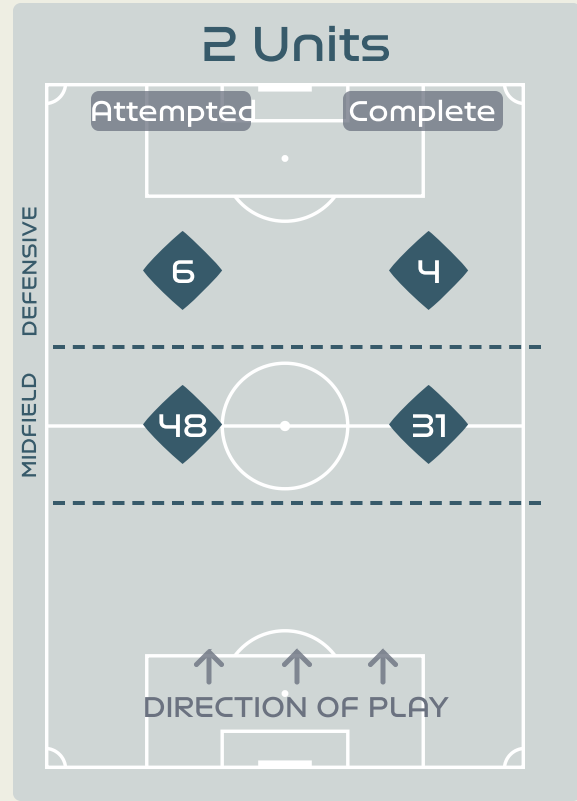

Attempted Line Breaks 90

Inside Shape 58

Outside Shape 32

Attempted Line Breaks 40

Inside Shape 31

Outside Shape 9

Line Breaks

Attempted Line Breaks
199

48 ↑ 33
Attempted Complete

71 ↻ 63
Attempted Complete

80 ↺ 36
Attempted Complete

Attempted Line Breaks **10**
 Inside Shape 5
 Outside Shape 5

Attempted Line Breaks **135**
 Inside Shape 81
 Outside Shape 54

Attempted Line Breaks **54**
 Inside Shape 34
 Outside Shape 20

Line Breaks

					4 Units				3 Units			2 Units		Direction			Distribution Type		
#	Player	Line Breaks Attempted	Line Breaks Completed	Line Break Completion %	Attacking Line	Attacking Midfield Line	Midfield Line	Defensive Line	Attacking Line	Midfield Line	Defensive Line	Midfield Line	Defensive Line	Through	Around	Over	Pass	Cross	Ball Progression
1	MUSOVIC Zecira	23	9	39%	0	0	0	0	13	6	0	4	0	0	0	23	23	0	0
2	ANDERSSON Jonna	18	12	66%	0	0	1	0	4	6	0	7	0	2	7	9	17	1	0
6	ERIKSSON Magdalena	10	7	70%	0	1	0	0	3	4	1	1	0	2	2	6	10	0	0
9	ASLLANI Kosovare	6	3	50%	0	0	0	0	0	2	1	2	1	2	2	2	5	1	0
11	BLACKSTENIUS Stina	0	0	0%	0	0	0	0	0	0	0	0	0	0	0	0	0	0	0
13	ILESTEDT Amanda	6	6	100%	0	0	0	0	5	1	0	0	0	2	2	2	6	0	0
14	BJORN Nathalie	26	20	76%	0	2	0	0	15	4	1	3	1	5	13	8	26	0	0
16	ANGELDAL Filippa	19	8	42%	0	0	1	0	1	8	1	7	1	5	7	7	17	0	2
18	ROLFO Fridolina	9	4	44%	0	0	1	0	1	2	2	1	2	2	3	4	8	0	1
19	KANERYD Johanna	3	1	33%	0	0	0	0	0	1	1	1	0	2	1	0	3	0	0
23	RUBENSSON Elin	12	7	58%	0	0	0	0	2	2	0	8	0	3	2	7	11	1	0
8	HURTIG Lina	1	0	0%	0	0	1	0	0	0	0	0	0	1	0	0	0	0	1
10	JAKOBSSON Sofia	3	2	66%	0	1	0	0	0	2	0	0	0	3	0	0	3	0	0
15	BLOMQVIST Rebecka	0	0	0%	0	0	0	0	0	0	0	0	0	0	0	0	0	0	0
20	BENNISON Hanna	2	1	50%	0	0	0	0	1	0	0	1	0	1	0	1	2	0	0