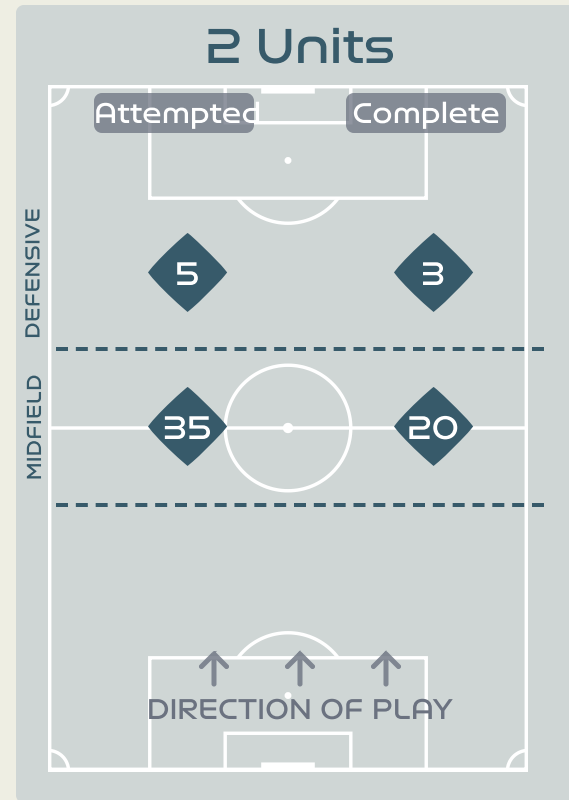

In Possession Line Height & Team Length

Line Breaks

Sweden

Attempted Line Breaks

138

Attempted Line Breaks 8

Inside Shape 4

Outside Shape 4

Attempted Line Breaks 90

Inside Shape 58

Outside Shape 32

Attempted Line Breaks 40

Inside Shape 31

Outside Shape 9

Line Breaks

Attempted Line Breaks
199

48 ↑ 33
Attempted Complete

71 ↻ 63
Attempted Complete

80 ↺ 36
Attempted Complete

Attempted Line Breaks **10**
 Inside Shape 5
 Outside Shape 5

Attempted Line Breaks **135**
 Inside Shape 81
 Outside Shape 54