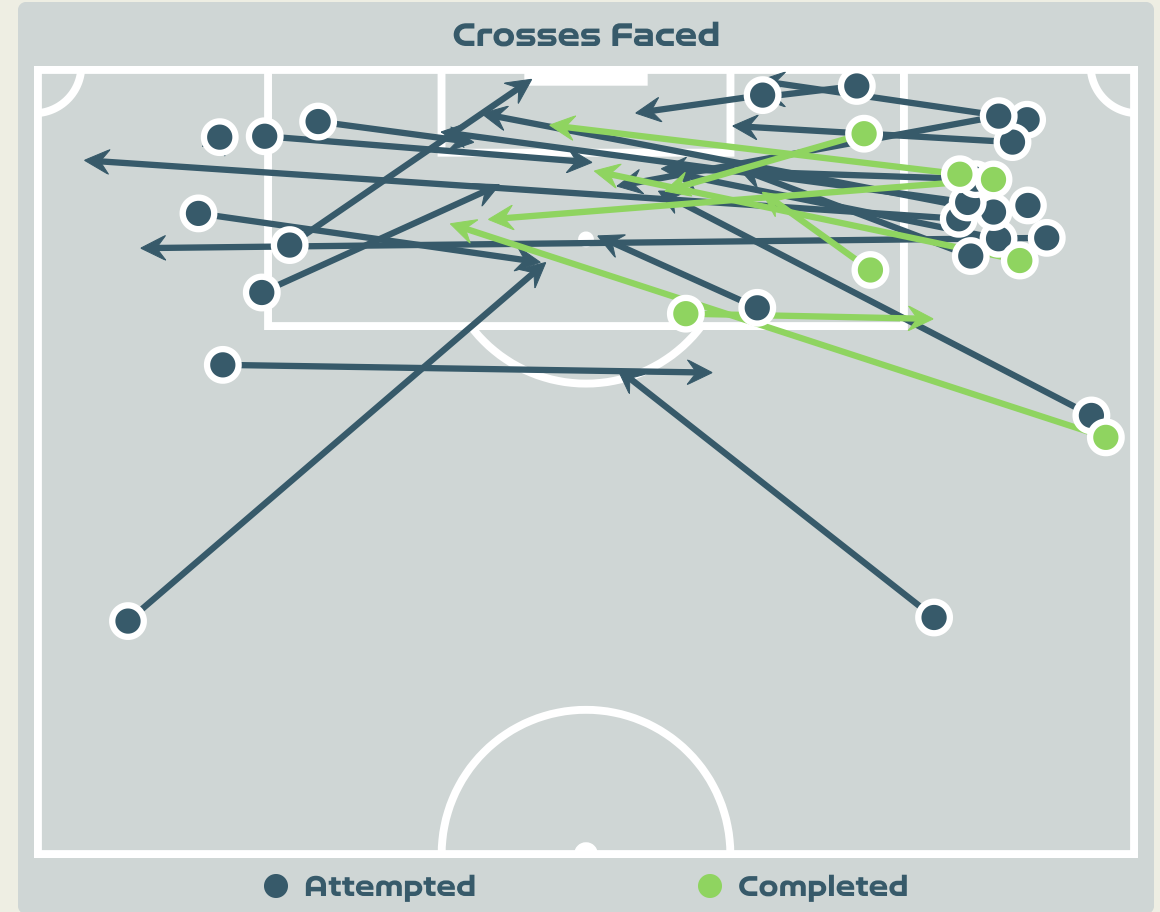

USA GK Involvement Timeline

37

Total Involvements

Goalkeeping Distribution

Goalkeeping Distribution

Goal Prevention

21

Total Attempts on Goal Faced

91

Save %

Total Attempts on Goal Faced	Total Goal Interventions	Save & Retain	Deflect & Retain	Save & Deflect	Save Attempt	No Save Attempt
21	11	4	0	7	2	8

Goal Prevention

8
Total Attempts on Goal Faced

100
Save %

Total Attempts on Goal Faced	Total Goal Interventions	Save & Retain	Deflect & Retain	Save & Deflect	Save Attempt	No Save Attempt
8	1	0	0	1	0	7

Aerial Control

Delivery Types Faced

Total	In Swing	Out Swing	Driven	Lofted	Cutback	Push
39	4	14	1	11	1	8

Aerial Control

Delivery Types Faced

Total	In Swing	Out Swing	Driven	Lofted	Cutback	Push
16	4	3	0	9	0	0

SET PLAYS

Sweden v USA

Set Plays - Corners

56
Total Set Plays

15
Total Free Kicks