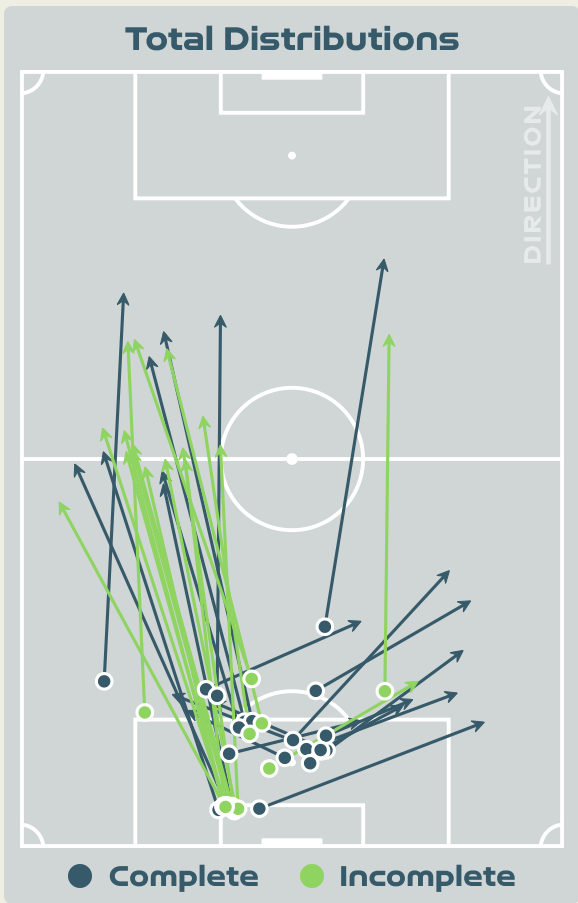

Most Direct Pressures

20

ANGELDAL Filippa
DEFENSIVE MIDFIELD CENTRE
RIGHT

Most Direct Pressures

13

SULLIVAN Andi
DEFENSIVE MIDFIELD CENTRE
RIGHT

● Shown Outside ● Shown Inside ● Neutral ● From Behind

● Shown Outside ● Shown Inside ● Neutral ● From Behind

GOALKEEPING

Sweden v USA

Goalkeeping Involvement

Sweden

Sweden GK Involvement Timeline

64

Total Involvements

USA

USA GK Involvement Timeline

37

Total Involvements

Goalkeeping Distribution

Goalkeeping Distribution

Goal Prevention

21

Total Attempts on Goal Faced