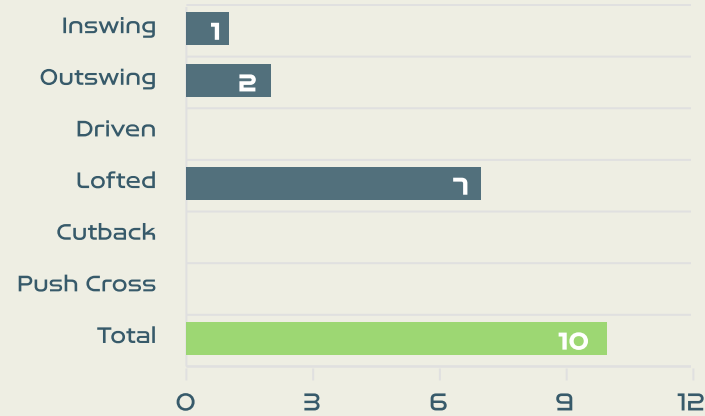

Delivery Type

#	Player	Inswing	Outswing	Driven	Lofted	Cutback	Push Cross	Total Attempted
1	MUSOVIC Zecira	0	0	0	0	0	0	0
2	ANDERSSON Jonna	0	0	0	2	0	0	2
6	ERIKSSON Magdalena	0	0	0	0	0	0	0
9	ASLLANI Kosovare	0	1	0	1	0	0	2
11	BLACKSTENIUS Stina	0	0	0	0	0	0	0
13	ILESTEDT Amanda	0	0	0	0	0	0	0
14	BJORN Nathalie	0	0	0	0	0	0	0
16	ANGELDAL Filippa	0	0	0	0	0	0	0
18	ROLFO Fridolina	1	1	0	0	0	0	2
19	KANERYD Johanna	0	0	0	2	0	0	2
23	RUBENSSON Elin	0	0	0	0	0	0	0
8	HURTIG Lina	0	0	0	0	0	0	0
10	JAKOBSSON Sofia	0	0	0	2	0	0	2
15	BLOMQVIST Rebecka	0	0	0	0	0	0	0
20	BENNISON Hanna	0	0	0	0	0	0	0