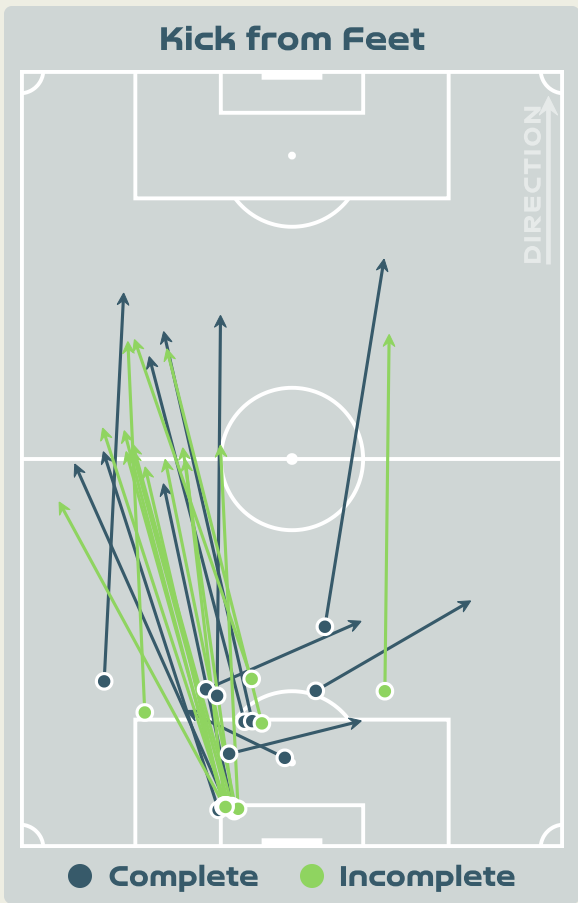

Goalkeeping Distribution