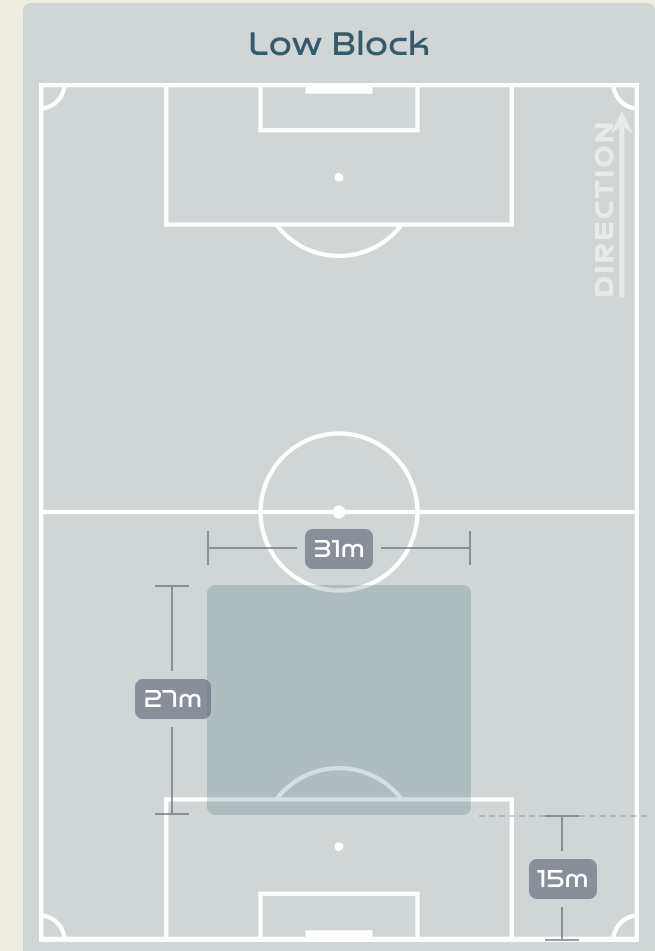

Defensive Line Height & Team Length