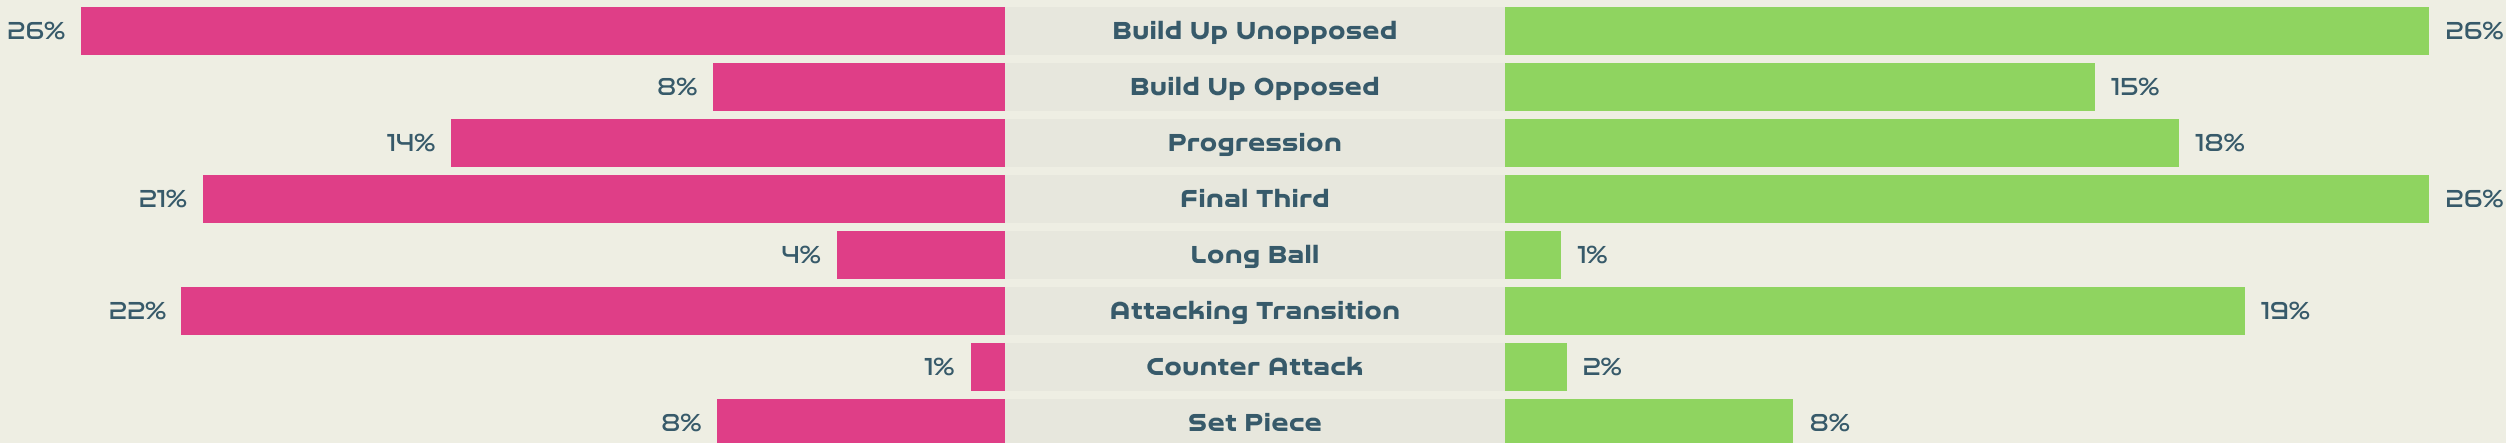

Sweden

Phases of Play

USA

IN POSSESSION