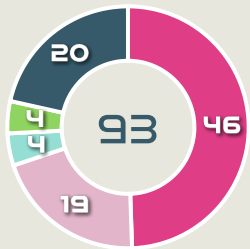

Offering to Receive

476
Total Offers Made

170
Total Offers Received

72
HORAN Lindsey
ATTACKING MIDFIELD

192
Offers Made in Final Third

193
Offers Made in Middle Third

91
Offers Made in Defensive Third

#	Player	Offers Made	Offers Received	% Made & Received
1	NAEHER Alyssa	15	5	33.3%
4	GIRMA Naomi	22	15	68.2%
8	ERTZ Julie	27	16	59.3%
10	HORAN Lindsey	72	25	34.7%
11	SMITH Sophia	32	9	28.1%
13	MORGAN Alex	52	8	15.4%
14	SONNETT Emily	69	21	30.4%
17	SULLIVAN Andi	33	18	54.5%
19	DUNN Crystal	20	3	15%
20	RODMAN Trinity	27	6	22.2%
23	FOX Emily	68	31	45.6%
5	OHARA Kelley	0	0	0%
6	WILLIAMS Lynn	24	8	33.3%
15	RAPINOE Megan	15	5	33.3%

Movement to Receive

Movement Types by Phase

Final Third Phase

Progression Phase

Build Up Phase

All Movement Types

- In Front
- In Between
- Out to In
- In to Out
- In Behind

Top Ranked Players