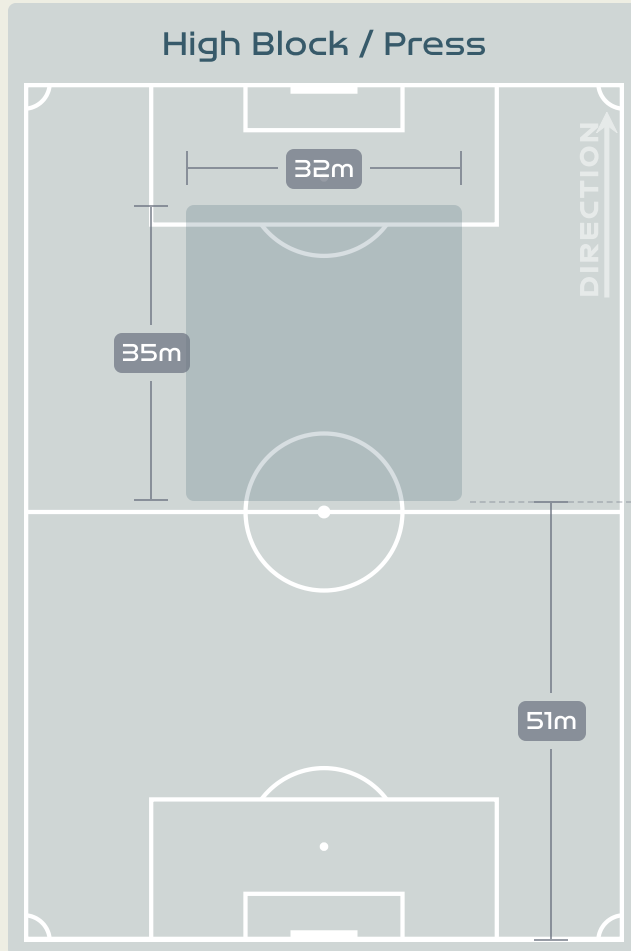

Defensive Line Height & Team Length