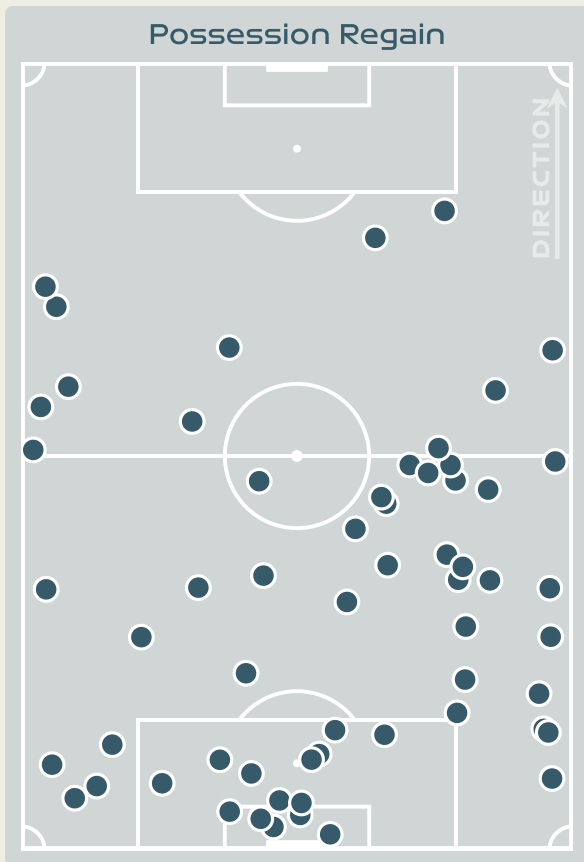

MUSOVIC Zecira

GOALKEEPER

#	Player	Total Possession Regains
1	MUSOVIC Zecira	12
2	ANDERSSON Jonna	5
6	ERIKSSON Magdalena	6
9	ASLLANI Kosovare	2
11	BLACKSTENIUS Stina	1
13	ILESTEDT Amanda	11
14	BJORN Nathalie	6
16	ANGELDAL Filippa	7
18	ROLFO Fridolina	4
19	KANERYD Johanna	0
23	RUBENSSON Elin	5
8	HURTIG Lina	2
10	JAKOBSSON Sofia	2
15	BLOMQVIST Rebecka	0
20	BENNISON Hanna	0

Defensive Actions

81

Forced Turnovers

63

Possession Regained

9

Interceptions

35

Tackles

4.63

Possession Actions / Defensive Action

Blocks

Possession Contests

Most Possession Regains

12

HORAN Lindsey
ATTACKING MIDFIELD