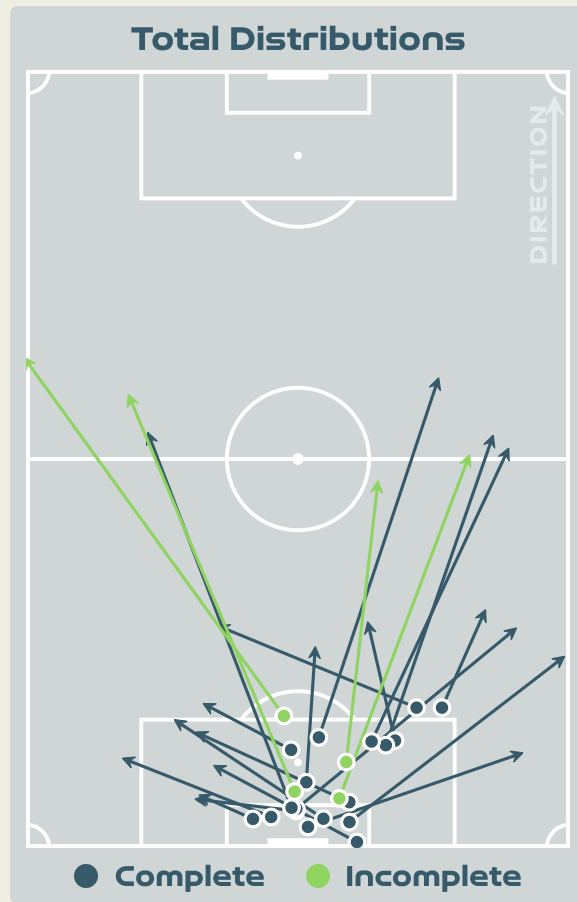

USA GK Involvement Timeline

37

Total Involvements

Goalkeeping Distribution

Goalkeeping Distribution

Goal Prevention

21

Total Attempts on Goal Faced