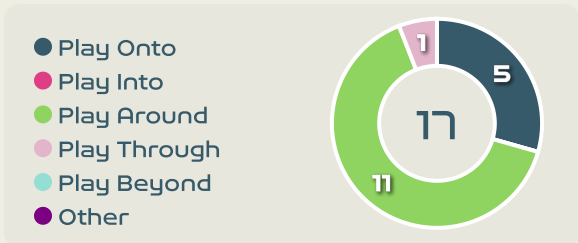

USA GK Involvement Timeline

37

Total Involvements

Goalkeeping Distribution

Goalkeeping Distribution

Goal Prevention

21

Total Attempts on Goal Faced

91

Save %

Total Attempts on Goal Faced	Total Goal Interventions	Save & Retain	Deflect & Retain	Save & Deflect	Save Attempt	No Save Attempt
21	11	4	0	7	2	8

Goal Prevention

8
Total Attempts on Goal Faced

100
Save %