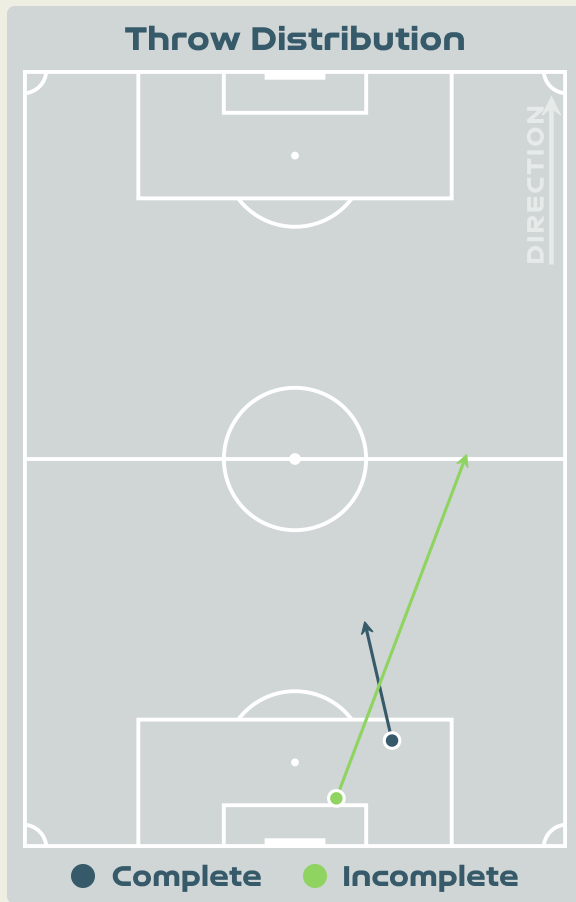

USA GK Involvement Timeline

37

Total Involvements

Goalkeeping Distribution

Goalkeeping Distribution

Goal Prevention

21

Total Attempts on Goal Faced