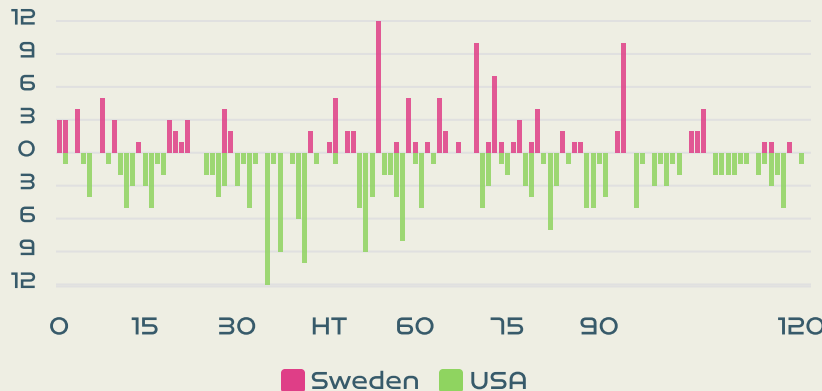

SUBSTITUTES

MURPHY Casey	GK	18		
KINGSBURY Aubrey	GK	21		
SANCHEZ Ashley	MF	2		
HUERTA Sofia	DF	3		
↑ 120'	OHARA Kelley	DF	5	
↑ 66'	WILLIAMS Lynn	FW	6	
THOMPSON Alyssa	FW	7		
DEMELO Savannah	MF	9		
COOK Alana	DF	12		
↑ 99'	RAPINOE Megan	FW	15	
↑ 120'	MEWIS Kristie	MF	22	

Distribution in the Final Third