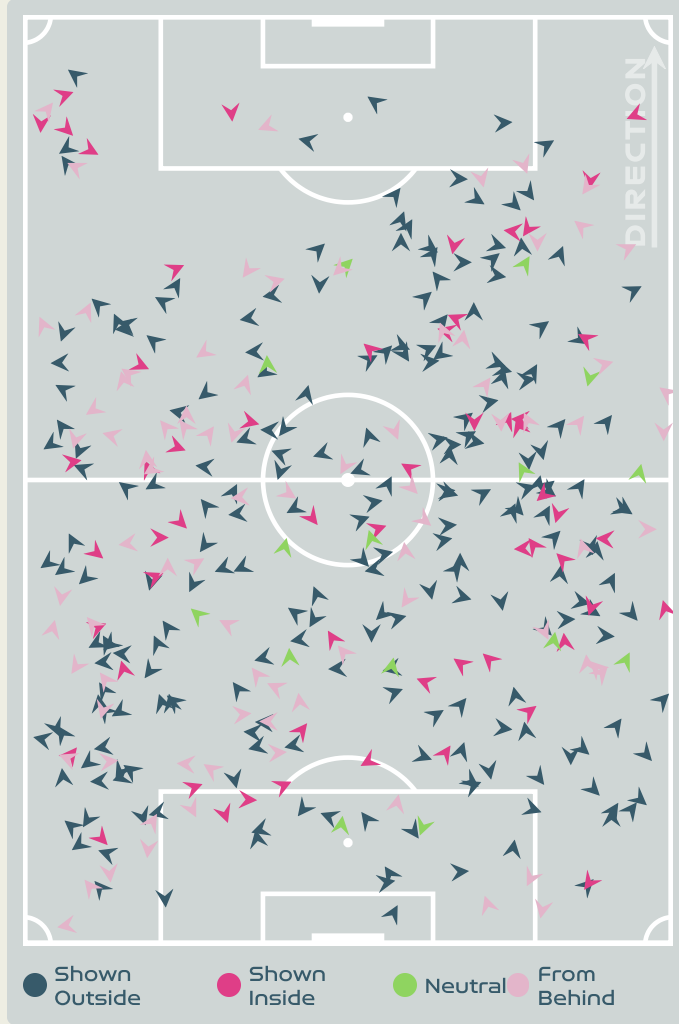

Defensive Line Height & Team Length

Defensive Line Height & Team Length

Defensive Pressure

Sweden

USA

375	Total Pressures	184
102	Direct Pressures	51
1.57s	Avg Pressure Duration	1.27s
122	Forced Turnovers	81
10.89s	Ball Recovery Time	7.34s
148	Pushing on into Pressing	53
280	Pushing on	140
57	Pressing Direction Inside	26
221	Pressing Direction Outside	100

Most Direct Pressures

20

ANGELDAL Filippa
DEFENSIVE MIDFIELD CENTRE
RIGHT

Most Direct Pressures

13

SULLIVAN Andi
DEFENSIVE MIDFIELD CENTRE
RIGHT

● Shown Outside ● Shown Inside ● Neutral ● From Behind

● Shown Outside ● Shown Inside ● Neutral ● From Behind