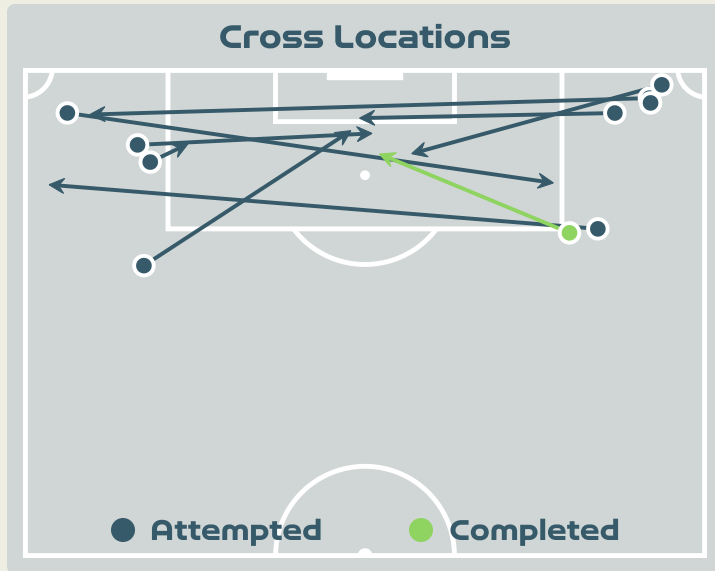

Crosses (Open Play)