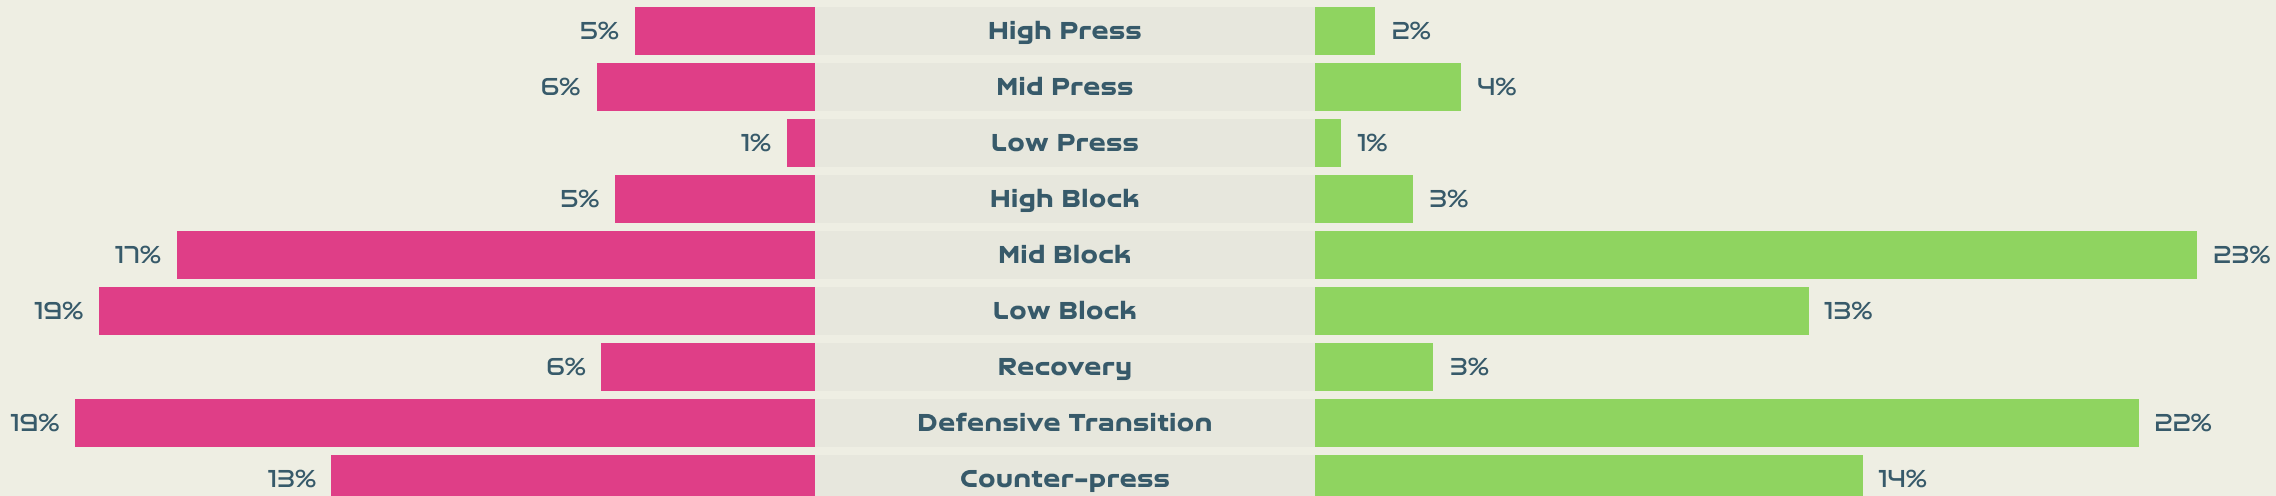

Sweden

Phases of Play

USA

IN POSSESSION

OUT OF POSSESSION

IN POSSESSION

Sweden v USA

In Possession Line Height & Team Length