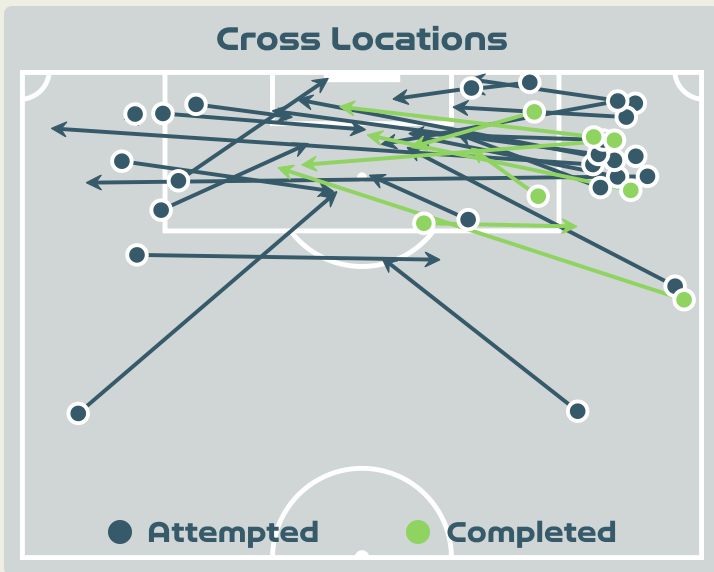

Attempted

10

Completed

1

Most Crosses Attempted

2

ASLLANI Kosovare
ATTACKING MIDFIELD

Crosses (Open Play)

Delivery Type

#	Player	Inswing	Outswing	Driven	Lofted	Cutback	Push Cross	Total Attempted
1	NAEHER Alyssa	0	0	0	0	0	0	0
4	GIRMA Naomi	0	1	0	0	0	0	1
8	ERTZ Julie	0	0	0	1	0	0	1
10	HORAN Lindsey	0	2	0	0	0	0	2
11	SMITH Sophia	2	0	0	2	1	2	7
13	MORGAN Alex	0	0	0	0	0	1	1
14	SONNETT Emily	0	0	0	0	0	0	0
17	SULLIVAN Andi	0	0	0	2	0	0	2
19	DUNN Crystal	0	0	0	0	0	0	0
20	RODMAN Trinity	0	1	0	1	0	4	6
23	FOX Emily	0	4	0	1	0	1	6
5	OHARA Kelley	0	0	0	0	0	0	0
6	WILLIAMS Lynn	0	2	0	3	0	0	5
15	RAPINOE Megan	0	0	0	0	0	0	0