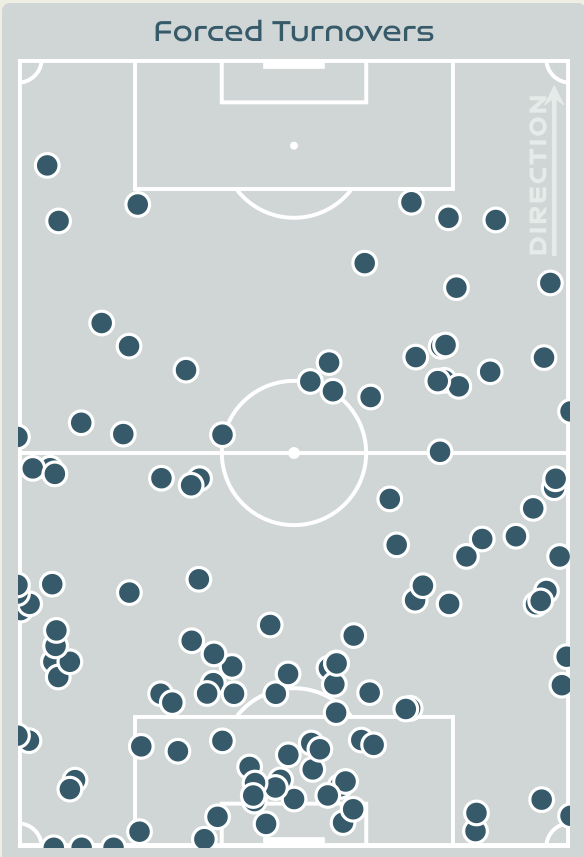

Defensive Actions

122

Forced Turnovers

63

Possession Regained

6

Interceptions

54

Tackles

2.29

Possession Actions / Defensive Action

Blocks