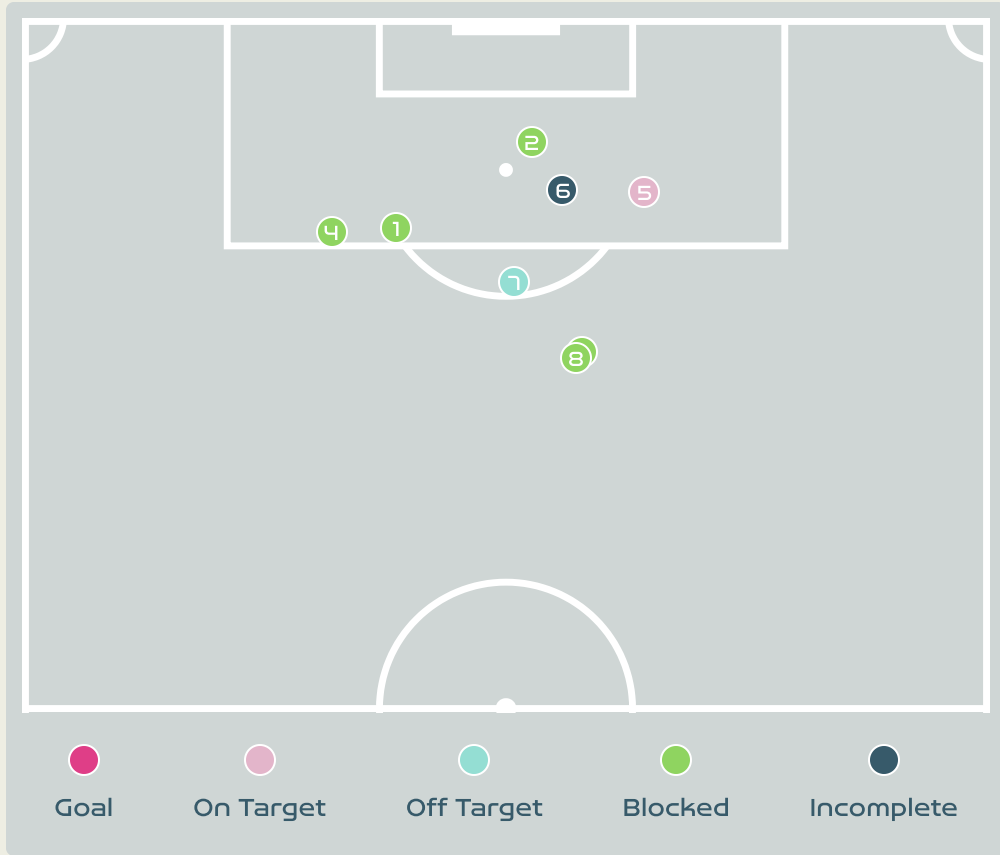

Attempts at Goal

Key	Outcome	Shots
	Goals	0
	On Target	1
	Off Target	1
	Blocked	5
	Incomplete	1