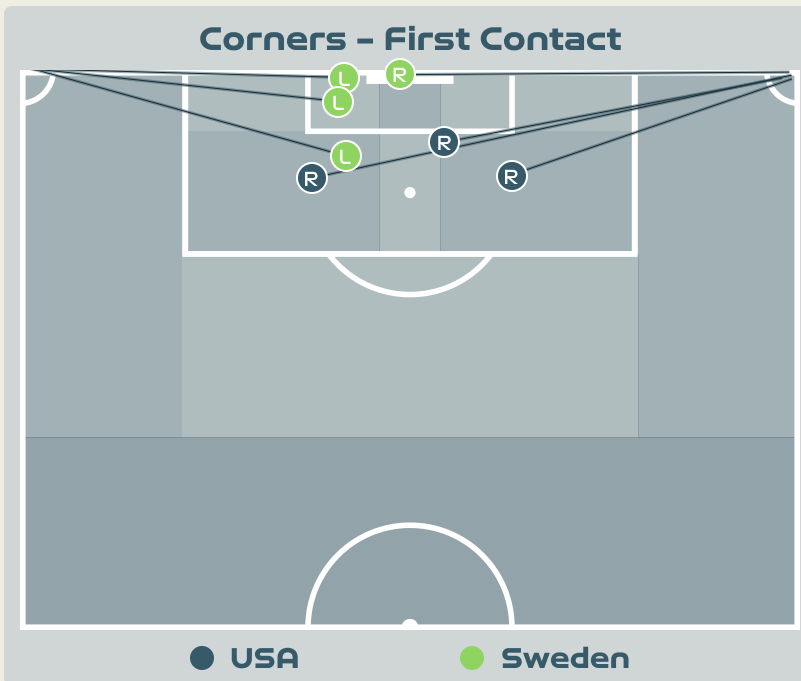

Free Kicks	
Type	Total
Direct	11
Direct (on target)	0
Direct (off target)	0
Indirect	4

First Contacts on Sweden Crosses

0 By Sweden

2 By USA

Top 5 Player First Contacts		
Player	Team	Total
NAEHER Alyssa	USA	1
MORGAN Alex	USA	1

Set Plays - Corners

70
Total Set Plays

16
Total Free Kicks

0
Total Penalties

9
Total Corners

45
Total Throw Ins

Delivery Type	From Left Side	From Right Side	Total
Direct to Area	3	4	7
Short	1	1	2
Edge of Penalty Area	0	0	0

Delivery Style	Total
Inswing	2
Outswing	3
Driven	1

Free Kicks	
Type	Total
Direct	15
Direct (on target)	0
Direct (off target)	0
Indirect	1

First Contacts on USA Crosses

3 By USA

4 By Sweden

Top 5 Player First Contacts		
Player	Team	Total
BLACKSTENIUS Stina	Sweden	3
ERTZ Julie	USA	2
HORAN Lindsey	USA	1
MUSOVIC Zecira	Sweden	1