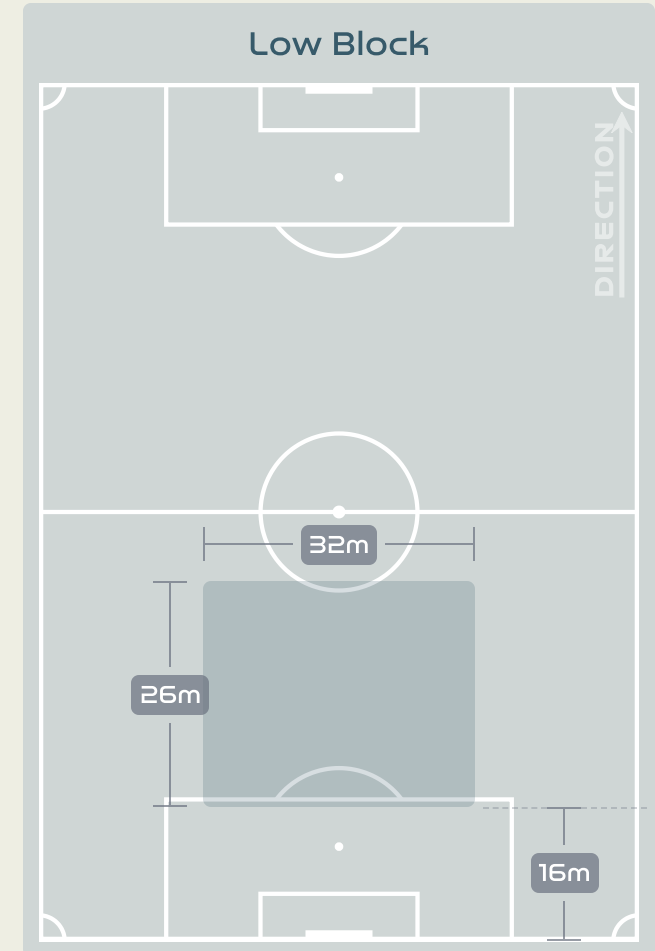

Defensive Line Height & Team Length