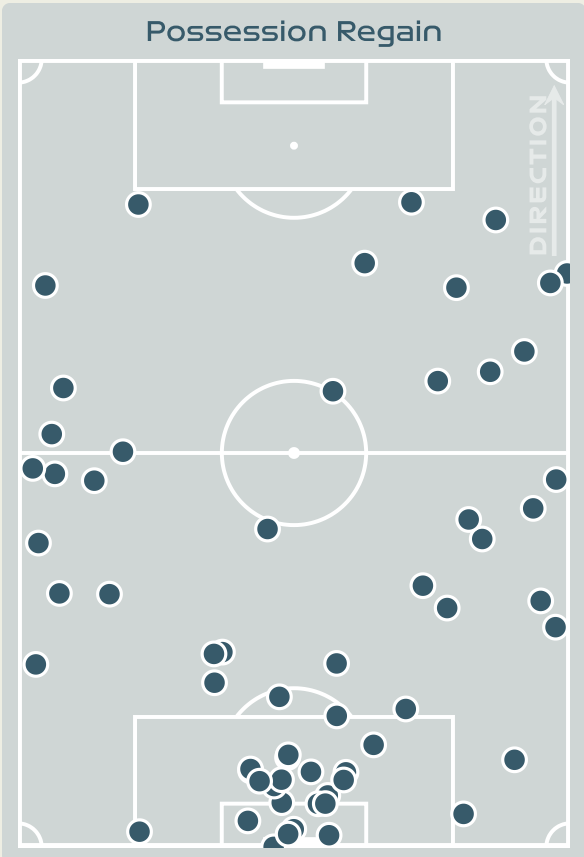

Sweden v USA

Defensive Actions

122

Forced Turnovers

63

Possession Regained

6

Interceptions

54

Tackles

2.29

Possession Actions / Defensive Action

Blocks

Possession Contests

Most Possession Regains

12