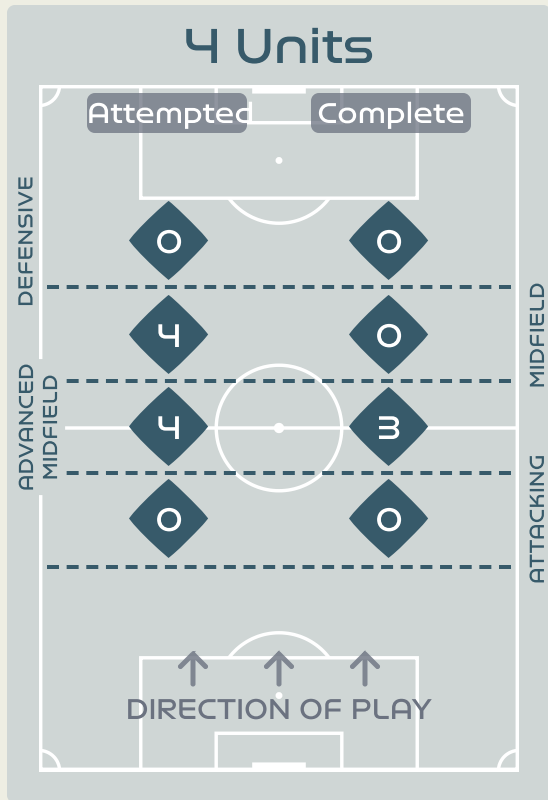

In Possession Line Height & Team Length

Line Breaks

Sweden

Attempted Line Breaks

138

Attempted Line Breaks 8

Inside Shape 4

Outside Shape 4

Attempted Line Breaks 90

Inside Shape 58

Outside Shape 32

Attempted Line Breaks 40

Inside Shape 31

Outside Shape 9

Line Breaks

Attempted Line Breaks
199

48 ↑ 33
Attempted Complete

71 ↻ 63
Attempted Complete

80 ↺ 36
Attempted Complete

Attempted Line Breaks **10**
 Inside Shape 5
 Outside Shape 5

Attempted Line Breaks **135**
 Inside Shape 81
 Outside Shape 54