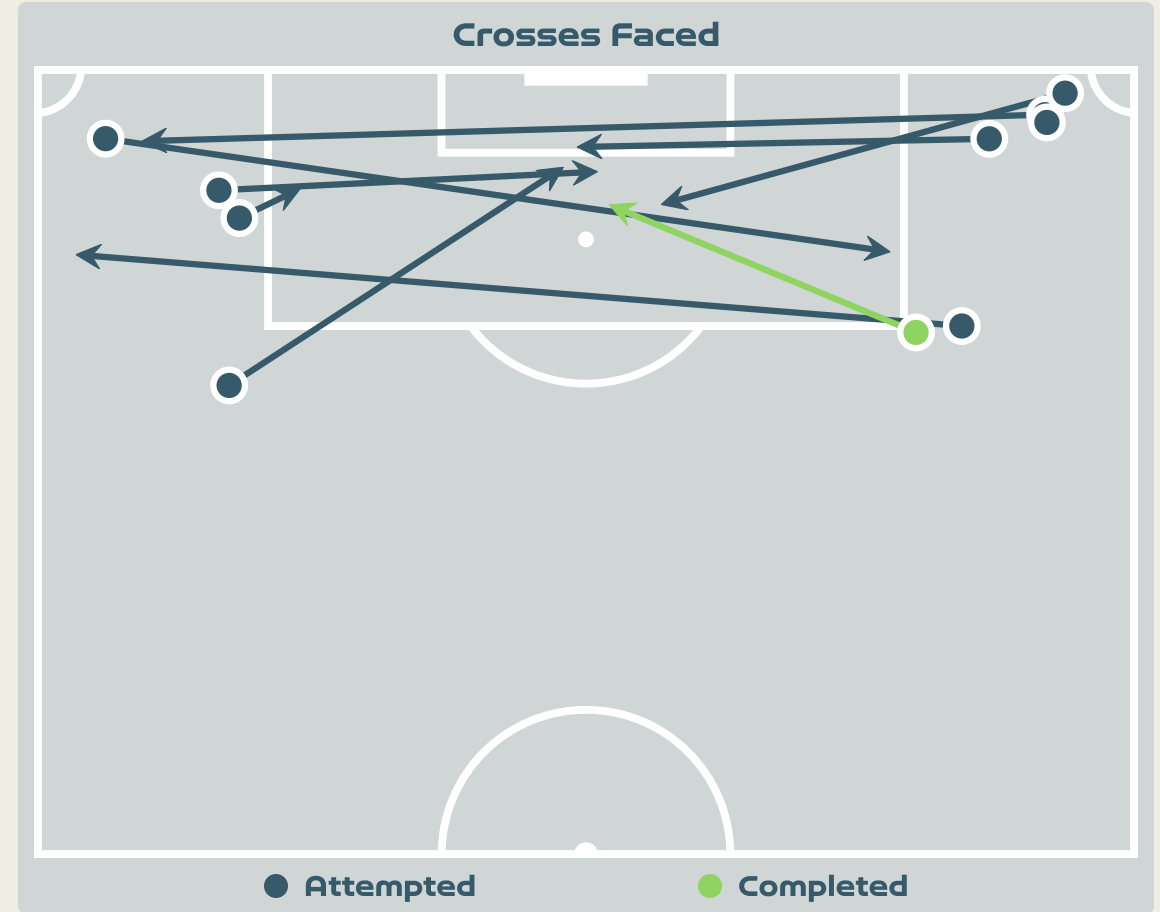

Total Attempts on Goal Faced	Total Goal Interventions	Save & Retain	Deflect & Retain	Save & Deflect	Save Attempt	No Save Attempt
8	1	0	0	1	0	7

Aerial Control

Delivery Types Faced

Total	In Swing	Out Swing	Driven	Lofted	Cutback	Push
39	4	14	1	11	1	8

Aerial Control

Delivery Types Faced

Total	In Swing	Out Swing	Driven	Lofted	Cutback	Push
16	4	3	0	9	0	0

SET PLAYS

Sweden v USA

Set Plays - Corners

56
Total Set Plays

15
Total Free Kicks