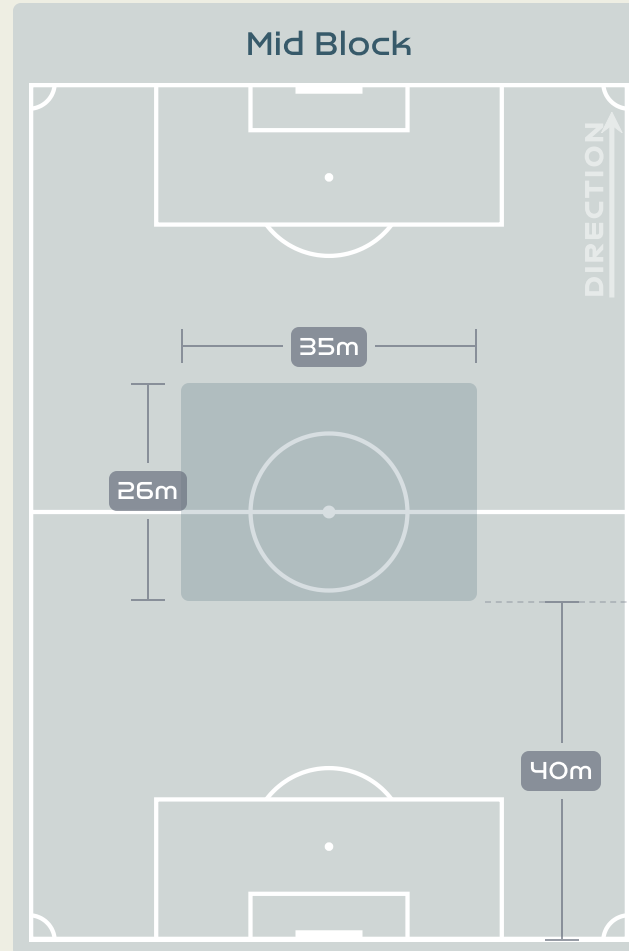

Defensive Line Height & Team Length