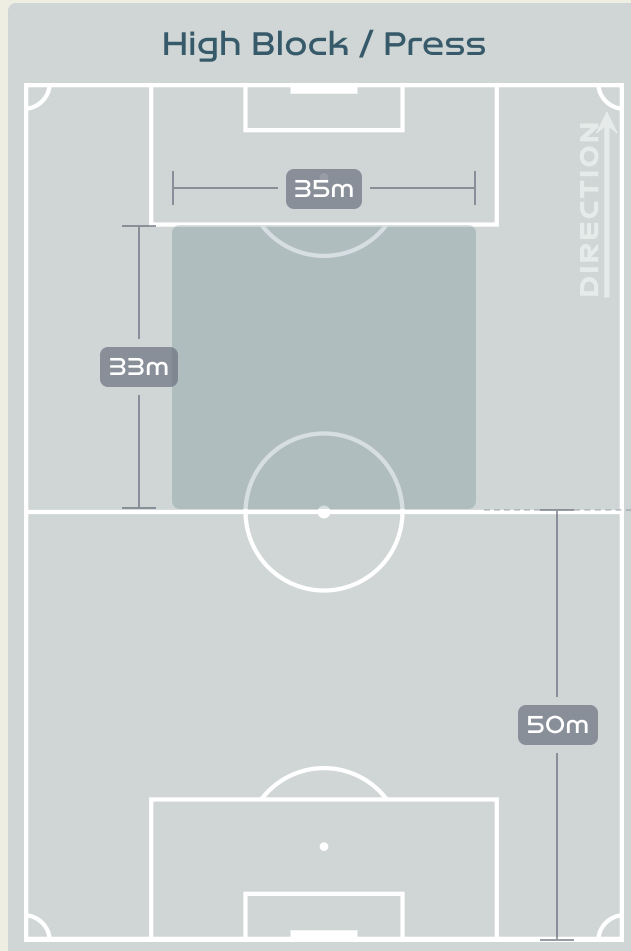

Defensive Line Height & Team Length