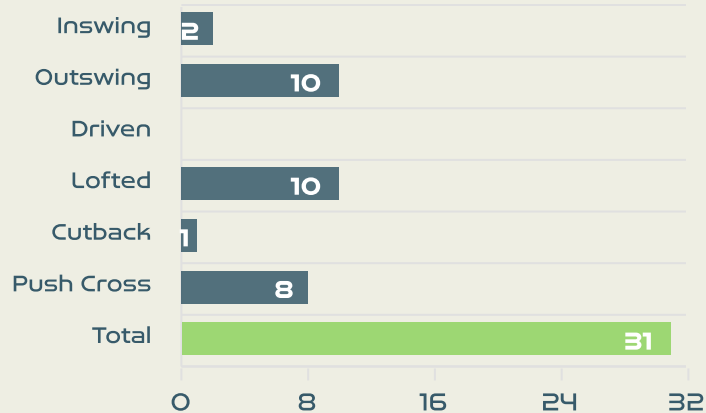

Attempted

10

Completed

1

Most Crosses Attempted

2

ASLLANI Kosovare
ATTACKING MIDFIELD

Crosses (Open Play)

Delivery Type

#	Player	Inswing	Outswing	Driven	Lofted	Cutback	Push Cross	Total Attempted
1	NAEHER Alyssa	0	0	0	0	0	0	0
4	GIRMA Naomi	0	1	0	0	0	0	1
8	ERTZ Julie	0	0	0	1	0	0	1
10	HORAN Lindsey	0	2	0	0	0	0	2
11	SMITH Sophia	2	0	0	2	1	2	7
13	MORGAN Alex	0	0	0	0	0	1	1
14	SONNETT Emily	0	0	0	0	0	0	0
17	SULLIVAN Andi	0	0	0	2	0	0	2
19	DUNN Crystal	0	0	0	0	0	0	0
20	RODMAN Trinity	0	1	0	1	0	4	6
23	FOX Emily	0	4	0	1	0	1	6
5	OHARA Kelley	0	0	0	0	0	0	0
6	WILLIAMS Lynn	0	2	0	3	0	0	5
15	RAPINOE Megan	0	0	0	0	0	0	0