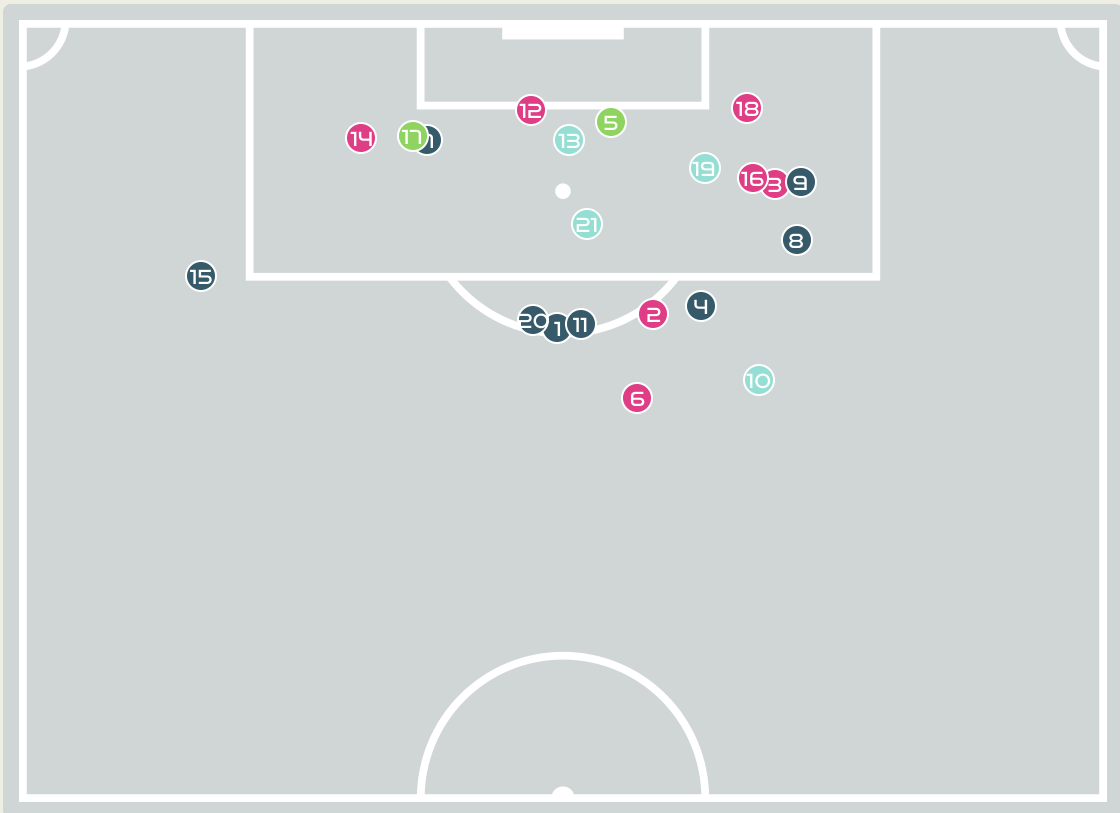

GOALKEEPING

Sweden v USA

Goalkeeping Involvement

Sweden

Sweden GK Involvement Timeline

64

Total Involvements

USA

USA GK Involvement Timeline

37

Total Involvements

Goalkeeping Distribution

Goalkeeping Distribution

Goal Prevention

21

Total Attempts on Goal Faced