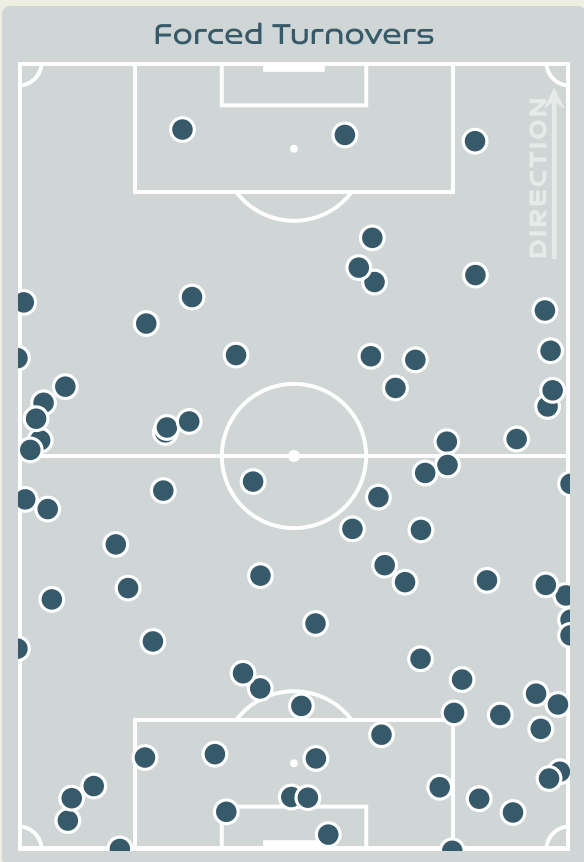

Tackles

4.63

Possession Actions / Defensive Action

Blocks

Possession Contests

Most Possession Regains

12

HORAN Lindsey
ATTACKING MIDFIELD