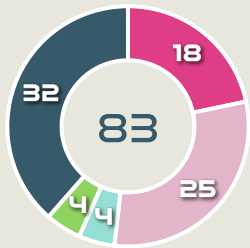

Attempted

31

Completed

7

Most Crosses Attempted

SMITH Sophia
ATTACKING MIDFIELD LEFT

Offering to Receive

#	Player	Offers Made	Offers Received	% Made & Received
1	MUSOVIC Zecira	3	0	0%
2	ANDERSSON Jonna	8	2	25%
6	ERIKSSON Magdalena	18	7	38.9%
9	ASLLANI Kosovare	44	12	27.3%
11	BLACKSTENIUS Stina	11	4	36.4%
13	ILESTEDT Amanda	2	0	0%
14	BJORN Nathalie	14	7	50%
16	ANGELDAL Filippa	50	21	42%
18	ROLFO Fridolina	28	11	39.3%
19	KANERYD Johanna	39	9	23.1%
23	RUBENSSON Elin	54	15	27.8%
8	HURTIG Lina	11	3	27.3%
10	JAKOBSSON Sofia	14	4	28.6%
15	BLOMQVIST Rebecka	0	0	0%
20	BENNISON Hanna	14	3	21.4%

Offering to Receive

476
Total Offers Made

170
Total Offers Received

72
HORAN Lindsey
ATTACKING MIDFIELD

192
Offers Made in Final Third

193
Offers Made in Middle Third

91
Offers Made in Defensive Third

#	Player	Offers Made	Offers Received	% Made & Received
1	NAEHER Alyssa	15	5	33.3%
4	GIRMA Naomi	22	15	68.2%
8	ERTZ Julie	27	16	59.3%
10	HORAN Lindsey	72	25	34.7%
11	SMITH Sophia	32	9	28.1%
13	MORGAN Alex	52	8	15.4%
14	SONNETT Emily	69	21	30.4%
17	SULLIVAN Andi	33	18	54.5%
19	DUNN Crystal	20	3	15%
20	RODMAN Trinity	27	6	22.2%
23	FOX Emily	68	31	45.6%
5	OHARA Kelley	0	0	0%
6	WILLIAMS Lynn	24	8	33.3%
15	RAPINOE Megan	15	5	33.3%

Movement to Receive

Movement Types by Phase

Final Third Phase

Progression Phase

Build Up Phase

All Movement Types

- In Front
- In Between
- Out to In
- In to Out
- In Behind

Top Ranked Players