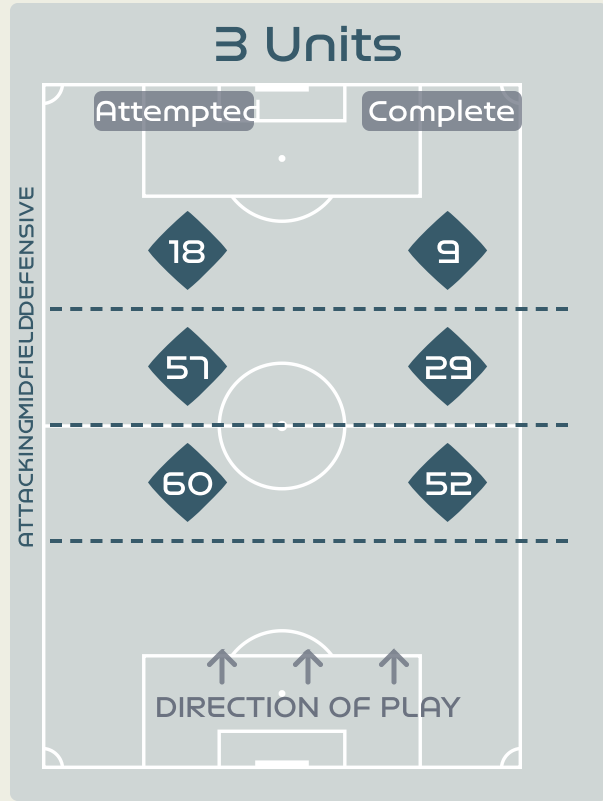

In Possession Line Height & Team Length

Line Breaks

Sweden

Attempted Line Breaks

138

Attempted Line Breaks 8

Inside Shape 4

Outside Shape 4

Attempted Line Breaks 90

Inside Shape 58

Outside Shape 32

Attempted Line Breaks 40

Inside Shape 31

Outside Shape 9

Line Breaks

Attempted Line Breaks
199

48 ↑ 33
Attempted Complete

71 ↻ 63
Attempted Complete

80 ↺ 36
Attempted Complete

Attempted Line Breaks **10**
 Inside Shape 5
 Outside Shape 5

Attempted Line Breaks **135**
 Inside Shape 81
 Outside Shape 54