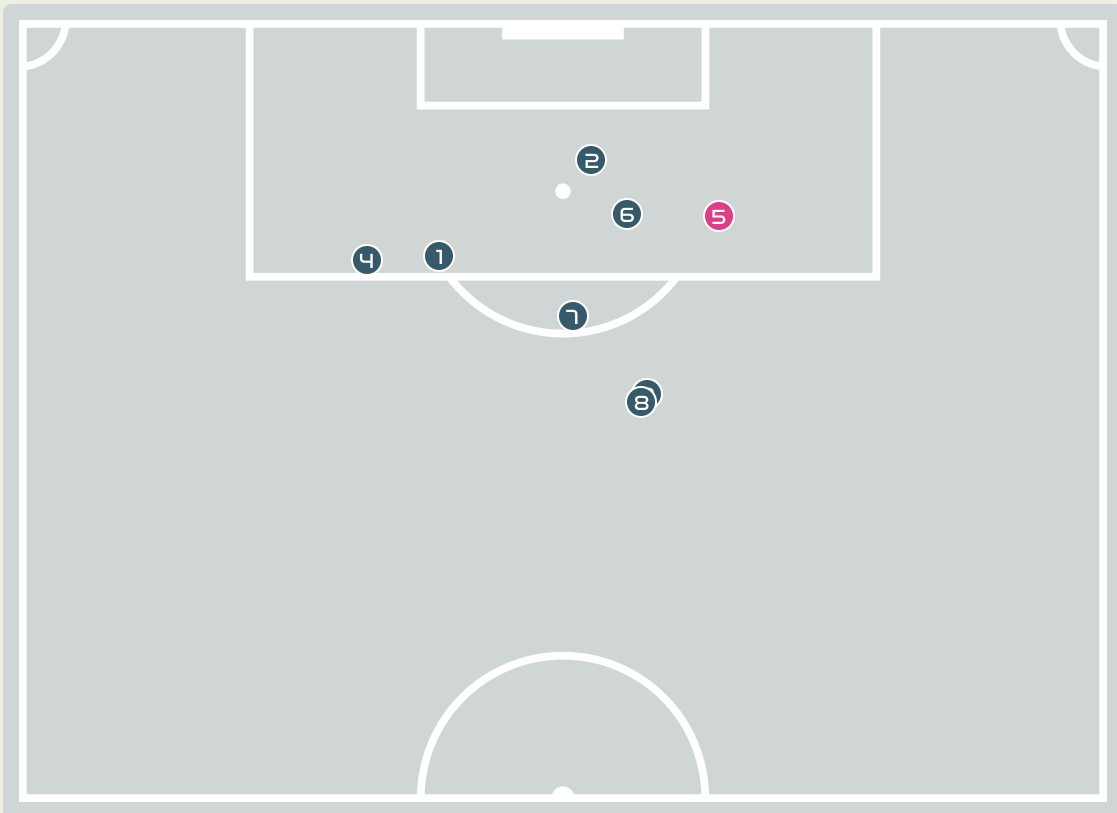

Goal Prevention

8
Total Attempts on Goal Faced

100
Save %

Total Attempts on Goal Faced	Total Goal Interventions	Save & Retain	Deflect & Retain	Save & Deflect	Save Attempt	No Save Attempt
8	1	0	0	1	0	7