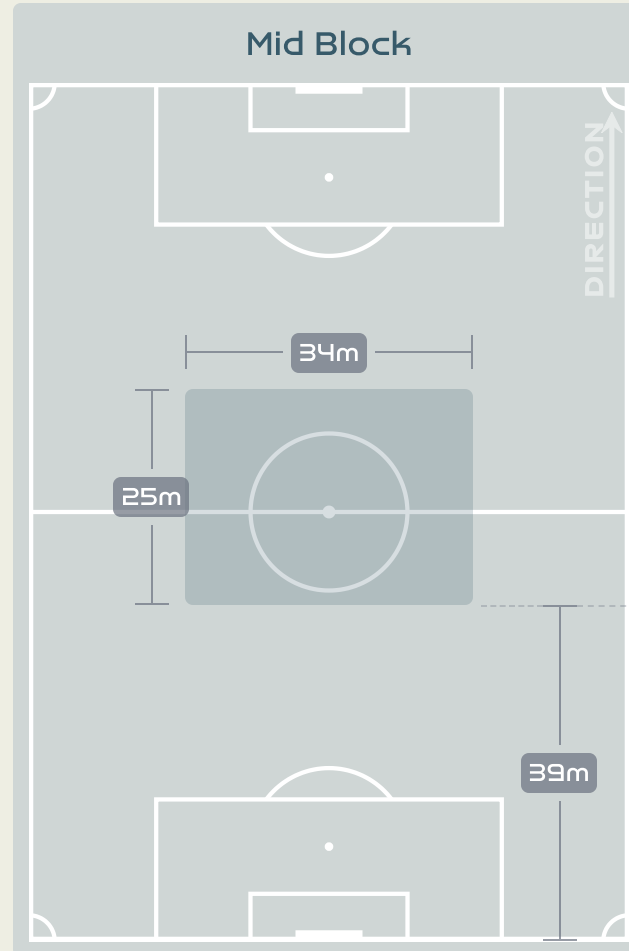

Defensive Line Height & Team Length