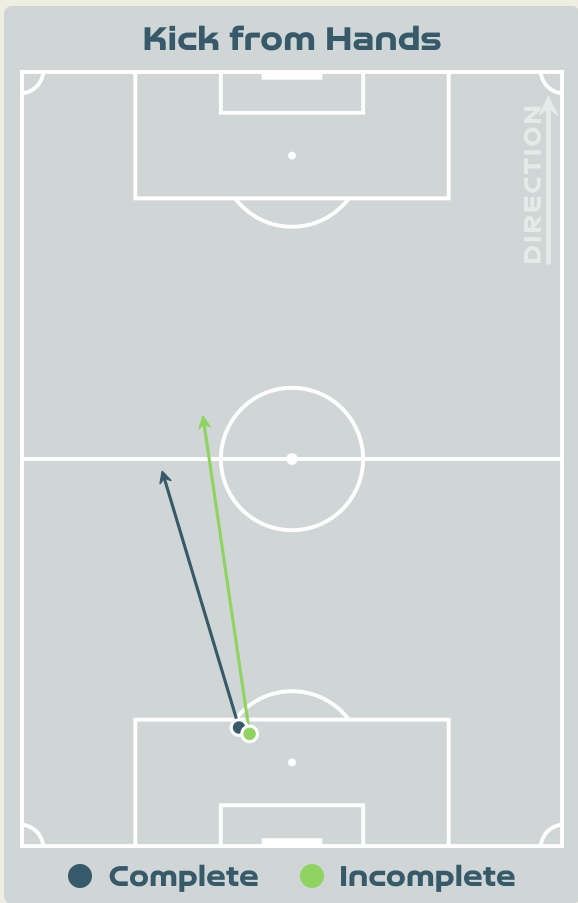

Goalkeeping Distribution