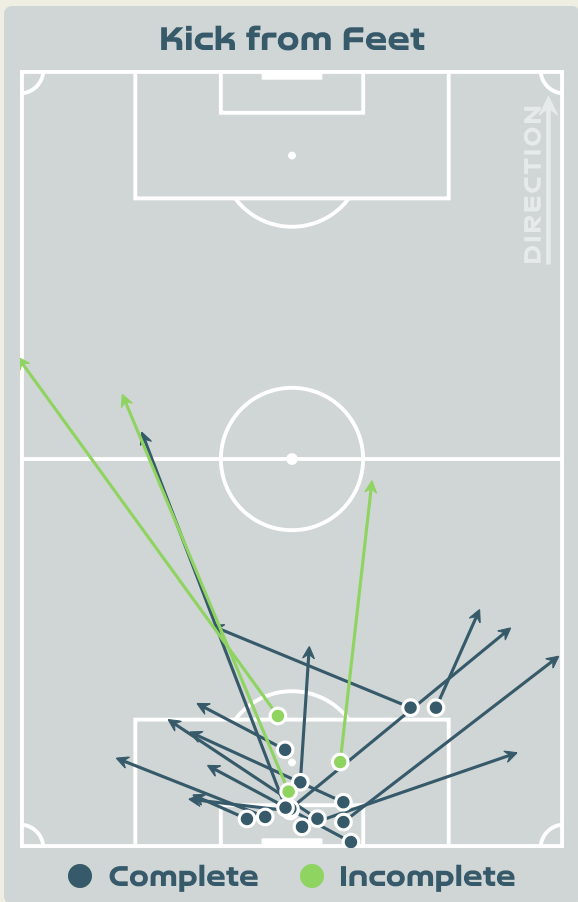

USA GK Involvement Timeline

37

Total Involvements

Goalkeeping Distribution

Goalkeeping Distribution

Goal Prevention

21

Total Attempts on Goal Faced