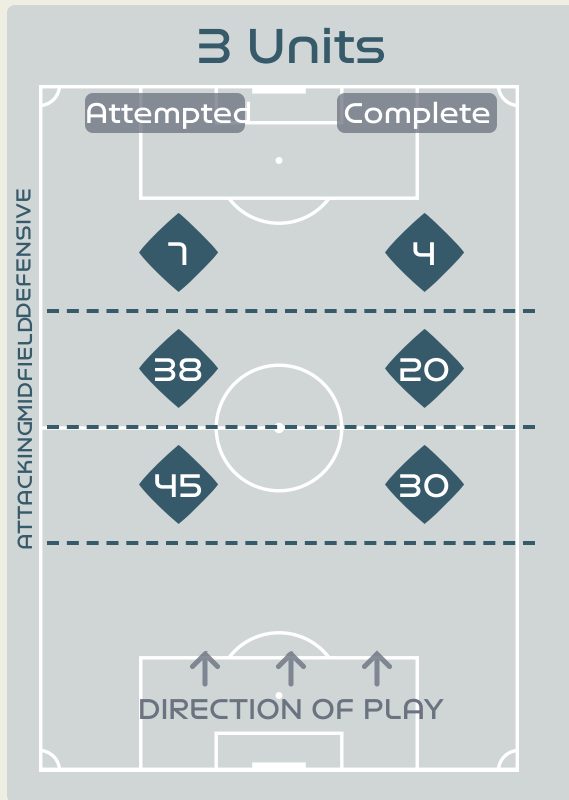

In Possession Line Height & Team Length

Line Breaks

Sweden

Attempted Line Breaks

138

Attempted Line Breaks 8

Inside Shape 4

Outside Shape 4

Attempted Line Breaks 90

Inside Shape 58

Outside Shape 32

Attempted Line Breaks 40

Inside Shape 31

Outside Shape 9

Line Breaks

Attempted Line Breaks
199

48 ↑ 33
Attempted Complete

71 ↻ 63
Attempted Complete

80 ↺ 36
Attempted Complete

Attempted Line Breaks **10**
 Inside Shape 5
 Outside Shape 5

Attempted Line Breaks **135**
 Inside Shape 81
 Outside Shape 54