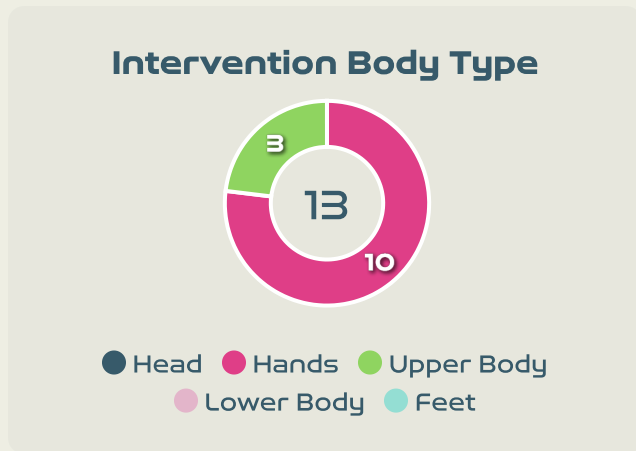

USA GK Involvement Timeline

37

Total Involvements

Goalkeeping Distribution

Goalkeeping Distribution

Goal Prevention

21

Total Attempts on Goal Faced

91

Save %

Total Attempts on Goal Faced	Total Goal Interventions	Save & Retain	Deflect & Retain	Save & Deflect	Save Attempt	No Save Attempt
21	11	4	0	7	2	8

Goal Prevention

8
Total Attempts on Goal Faced

100
Save %