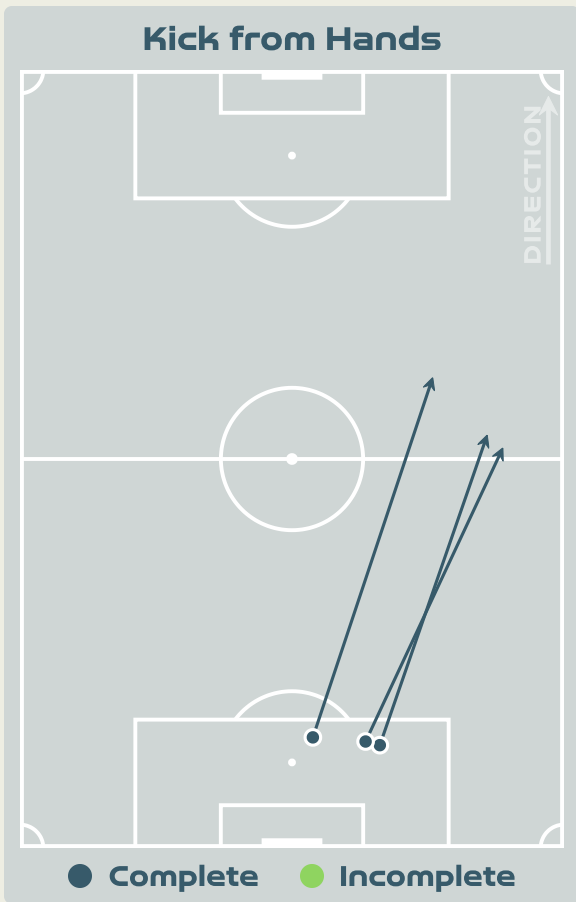

USA GK Involvement Timeline

37

Total Involvements

Goalkeeping Distribution

Goalkeeping Distribution

Goal Prevention

21

Total Attempts on Goal Faced