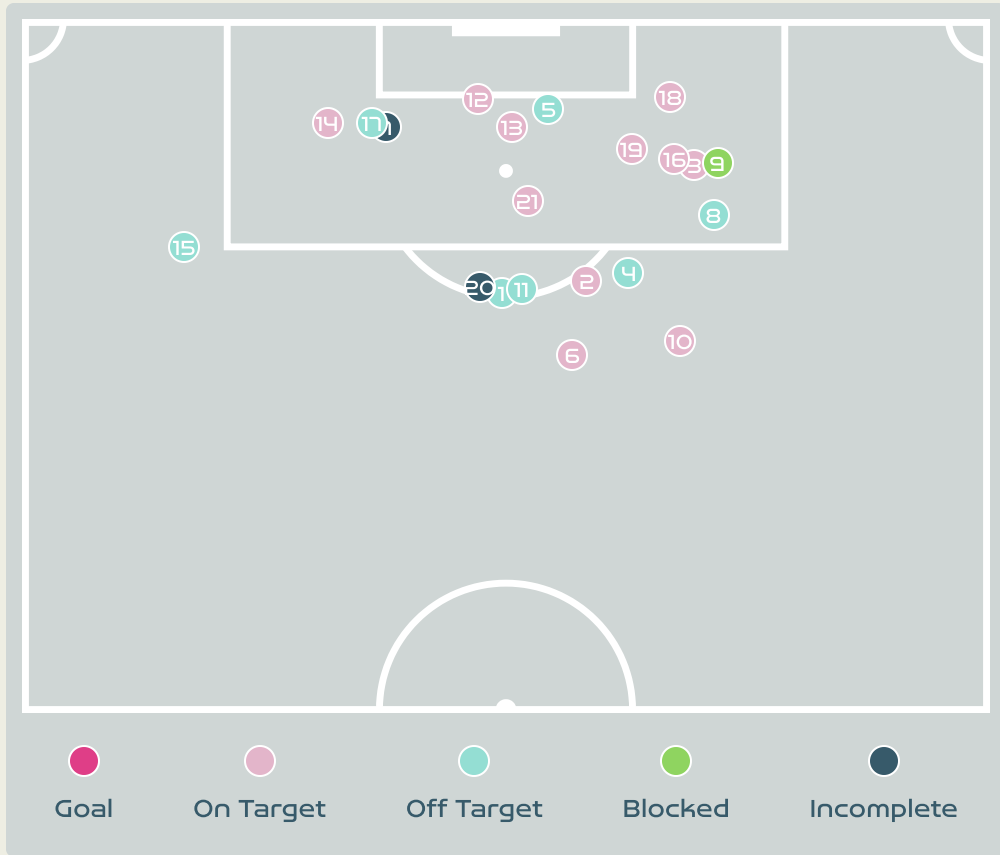

Attempts at Goal

Key	Outcome	Shots
	Goals	0
	On Target	1
	Off Target	1
	Blocked	5
	Incomplete	1

Attempts at Goal

Time	Player	Outcome	Body Part	Delivery Type
19	11 BLACKSTENIUS Stina	Incomplete - Blocked	Left Foot	Pass
29	11 BLACKSTENIUS Stina	Incomplete - Blocked	Right Foot	Cross
59	16 ANGELDAL Filippa	Incomplete - Blocked	Right Foot	Pass
80	11 BLACKSTENIUS Stina	Incomplete - Blocked	Right Foot	Pass
84	10 JAKOBSSON Sofia	On Target - Saved	Left Foot	Pass
87	23RUBENSSON Elin	Incomplete - Defensive Event	Right Foot	Loose Ball
87	16 ANGELDAL Filippa	Off Target	Right Foot	Loose Ball
92	23RUBENSSON Elin	Incomplete - Blocked	Right Foot	Loose Ball

Attempts at Goal

Key	Outcome	Shots
●	Goals	0
●	On Target	11
●	Off Target	7
●	Blocked	1
●	Incomplete	2

Attempts at Goal

Time	Player	Outcome	Body Part	Delivery Type
6	17 SULLIVAN Andi	Off Target	Right Foot	Loose Ball
17	20RODMAN Trinity	On Target - Saved	Right Foot	Loose Ball
26	20RODMAN Trinity	On Target - Saved	Right Foot	Loose Ball
27	20RODMAN Trinity	Off Target	Left Foot	Pass
33	10 HORAN Lindsey	Off Target	Head	Corner
52	10 HORAN Lindsey	On Target - Saved	Right Foot	Cross
53	11 SMITH Sophia	Incomplete	Right Foot	Loose Ball
56	10 HORAN Lindsey	Off Target	Right Foot	Pass
72	6 WILLIAMS Lynn	Incomplete - Blocked	Right Foot	Loose Ball
72	11 SMITH Sophia	On Target - Saved	Right Foot	Pass
75	14 SONNETT Emily	Off Target	Right Foot	Pass
88	13 MORGAN Alex	On Target - Saved	Head	Cross
89	13 MORGAN Alex	On Target - Saved	Head	Cross
95	13 MORGAN Alex	On Target - Saved	Left Foot	Pass
97	17 SULLIVAN Andi	Off Target	Right Foot	Loose Ball
100	6 WILLIAMS Lynn	On Target - Saved	Right Foot	Pass
100	10 HORAN Lindsey	Deflected Off Target - Defensive Event	Left Foot	Loose Ball