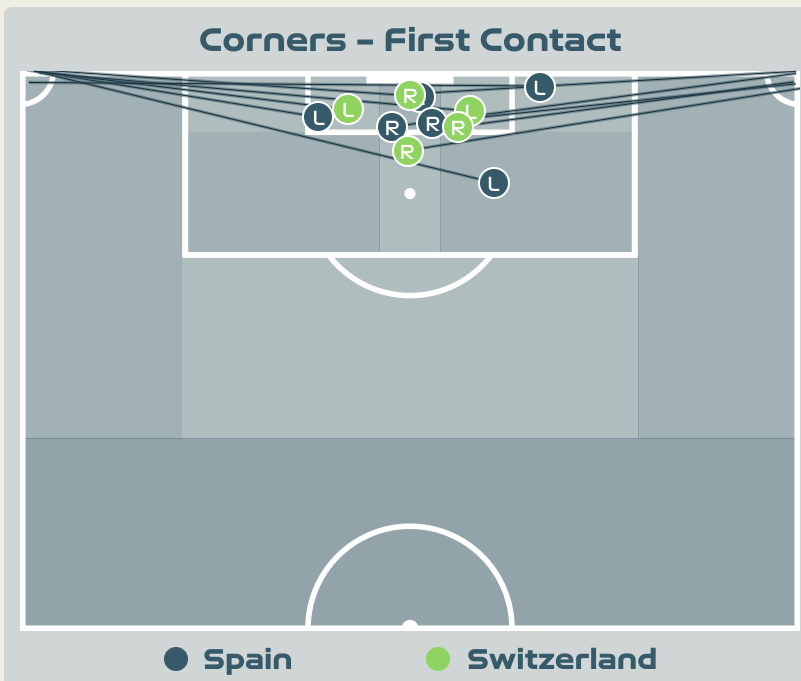

Set Plays - Corners

40

Total Set Plays

7

Total Free Kicks

0

Total Penalties

11

Total Corners

22

Total Throw Ins

Delivery Type	From Left Side	From Right Side	Total
Direct to Area	6	5	11
Short	0	0	0
Edge of Penalty Area	0	0	0

Delivery Style	Total
Inswing	5
Outswing	1
Driven	0

Free Kicks	
Type	Total
Direct	6
Direct (on target)	0
Direct (off target)	1
Indirect	1