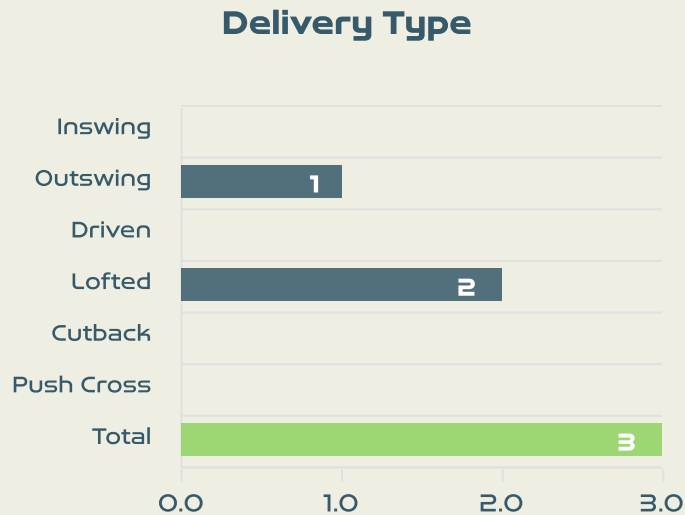

Crosses (Open Play)

#	Player	Inswing	Outswing	Driven	Lofted	Cutback	Push Cross	Total Attempted
1	THALMANN Gaelle	0	0	0	0	0	0	0
2	STIERLI Julia	0	0	0	0	0	0	0
5	MARITZ Noelle	0	0	0	0	0	0	0
6	REUTELER Geraldine	0	0	0	1	0	0	1
8	RIESEN Nadine	0	0	0	0	0	0	0
9	CRNOGORCEVIC Ana Maria	0	0	0	0	0	0	0
10	BACHMANN Ramona	0	0	0	1	0	0	1
11	SOW Coumba	0	0	0	0	0	0	0
13	Waelti Lia	0	0	0	0	0	0	0
17	PIUBEL Seraina	0	0	0	0	0	0	0
19	AIGBOGUN Eseosa	0	0	0	0	0	0	0
3	MARTI Lara	0	0	0	0	0	0	0
16	MAURON Sandrine	0	0	0	0	0	0	0
18	CALLIGARIS Viola	0	0	0	0	0	0	0
20	HUMM Fabienne	0	0	0	0	0	0	0
22	TERCHOUN Meriame	0	1	0	0	0	0	1