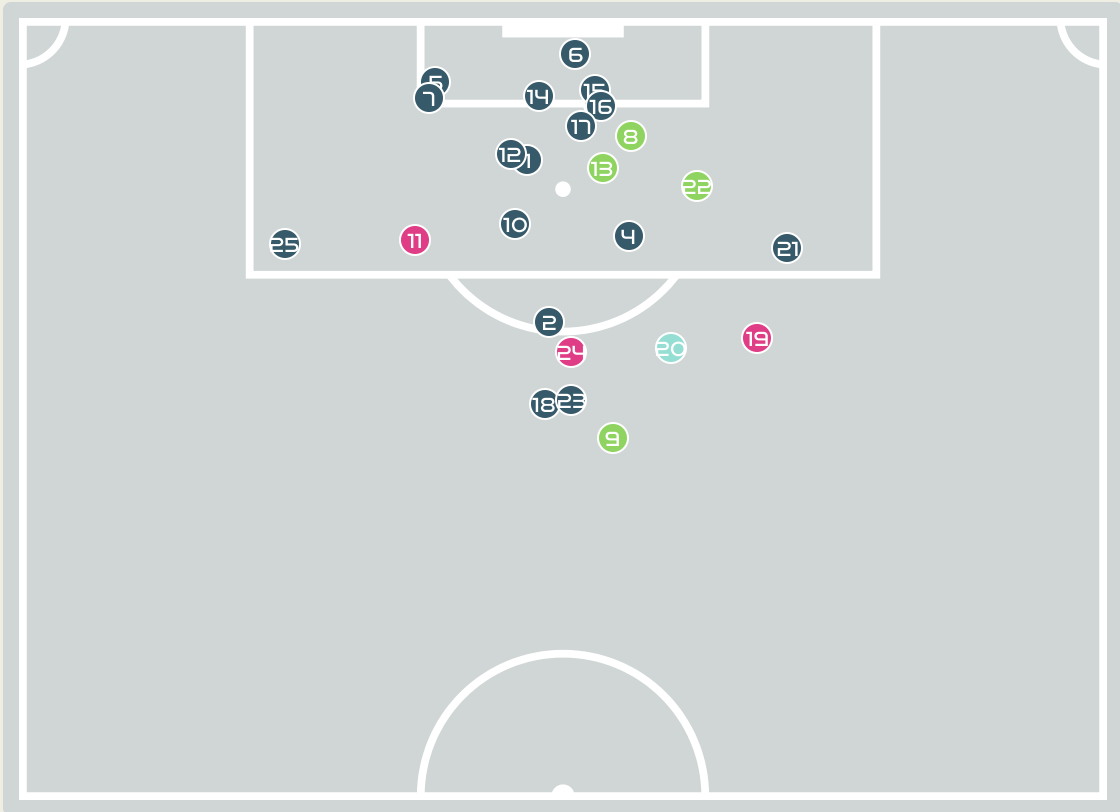

Goalkeeping Involvement

Switzerland

Switzerland GK Involvement Timeline

69

Total Involvements

Spain

Spain GK Involvement Timeline

25

Total Involvements

Goalkeeping Distribution

Goalkeeping Distribution

Goal Prevention

25
Total Attempts on Goal Faced

50
Save %

Total Attempts on Goal Faced	Total Goal Interventions	Save & Retain	Deflect & Retain	Save & Deflect	Save Attempt	No Save Attempt
25	5	1	0	4	4	16

Goal Prevention

3
Total Attempts on Goal Faced

100
Save %

Total Attempts on Goal Faced	Total Goal Interventions	Save & Retain	Deflect & Retain	Save & Deflect	Save Attempt	No Save Attempt
3	1	1	0	0	0	2

Aerial Control