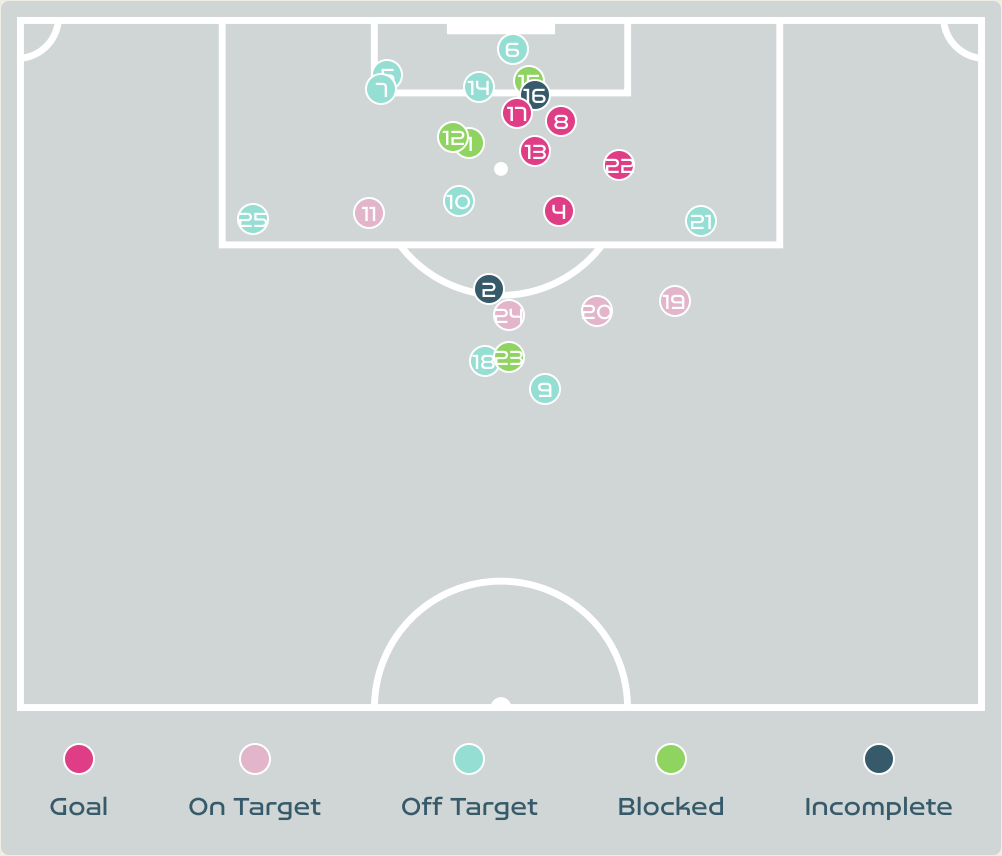

Attempts at Goal

Key	Outcome	Shots
	Goals	0
	On Target	1
	Off Target	1
	Blocked	0
	Incomplete	0

Attempts at Goal

Switzerland 

Time	Player	Outcome	Body Part	Delivery Type
55	22 TERCHOUN Meriame	On Target - Saved	Right Foot	Pass
91	20 HUMM Fabienne	Off Target	Right Foot	Pass

Attempts at Goal

Key	Outcome	Shots
●	Goals	5
●	On Target	5
●	Off Target	9
●	Blocked	4
●	Incomplete	2

Attempts at Goal

Time	Player	Outcome	Body Part	Delivery Type
2	9 GONZALEZ Esther	Incomplete - Blocked	Left Foot	Pass
2	3 ABELLEIRA Teresa	Incomplete	Right Foot	Loose Ball
4	17 REDONDO Alba	On Target - Saved	Right Foot	Cross
4	6 BONMATI Aitana	On Target - Goal	Left Foot	Pass
9	9 GONZALEZ Esther	Off Target	Head	Corner
14	4 PAREDES Irene	Off Target	Head	Corner
15	9 GONZALEZ Esther	Deflected Off Target - Defensive Event	Right Foot	Pass
16	17 REDONDO Alba	On Target - Goal	Head	Pass
27	3 ABELLEIRA Teresa	Off Target	Right Foot	Pass
31	6 BONMATI Aitana	Deflected Off Target - Defensive Event	Left Foot	Pass
32	6 BONMATI Aitana	On Target - Saved	Left Foot	Loose Ball
35	17 REDONDO Alba	Incomplete - Blocked	Head	Cross
35	6 BONMATI Aitana	On Target - Goal	Left Foot	Loose Ball
37	4 PAREDES Irene	Off Target	Head	Corner
44	14 CODINA Laia	Incomplete - Blocked	Upper Body	Corner
44	14 CODINA Laia	Incomplete	Right Foot	Other
44	14 CODINA Laia	Deflected On Target - Goal	Right Foot	Loose Ball

Attempts at Goal

Time	Player	Outcome	Body Part	Delivery Type
47	18 PARALLUELO Salma	Deflected Off Target - Defensive Event	Left Foot	Ball Progression
52	18 PARALLUELO Salma	On Target - Saved	Left Foot	Pass
57	3 ABELLEIRA Teresa	Deflected On Target - Saved	Right Foot	Loose Ball
59	17 REDONDO Alba	Off Target	Left Foot	Pass
69	10 HERMOSO Jennifer	On Target - Goal	Left Foot	Pass
74	18 PARALLUELO Salma	Incomplete - Blocked	Left Foot	Freekick
80	15 NAVARRO Eva	On Target - Saved	Left Foot	Loose Ball
81	2 BATLLE Ona	Off Target	Right Foot	Pass