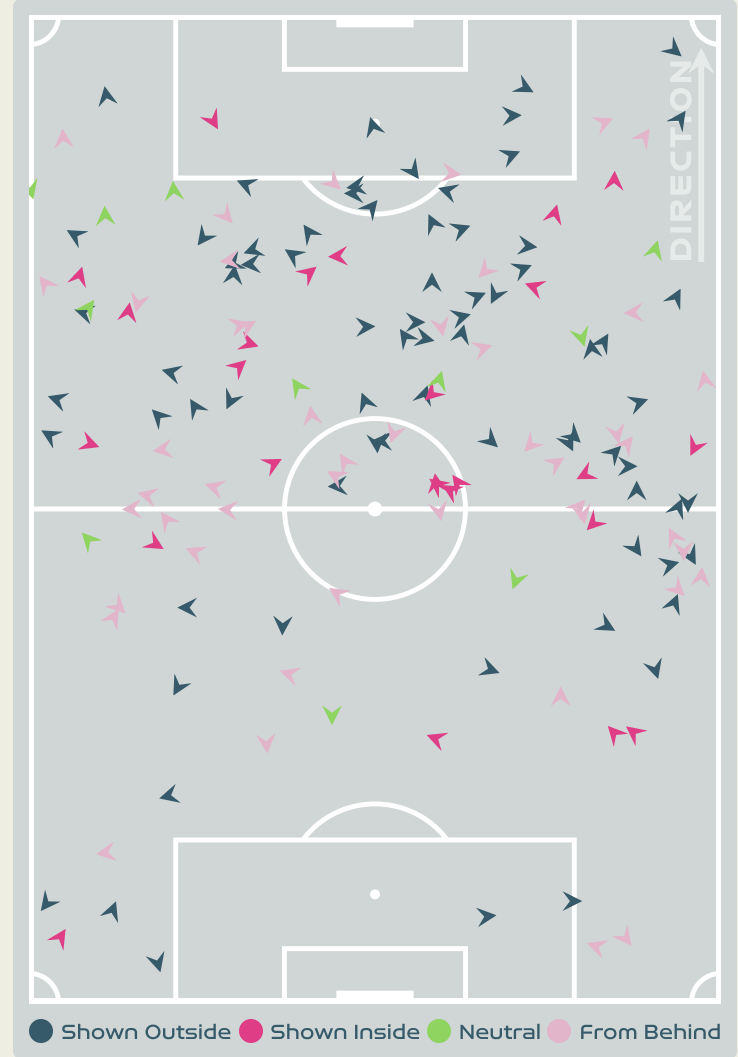

357	Total Pressures	157
76	Direct Pressures	44
1.53s	Avg Pressure Duration	1.89s
81	Forced Turnovers	88
13.3s	Ball Recovery Time	7.33s
143	Pushing on into Pressing	58
294	Pushing on	170
51	Pressing Direction Inside	25
206	Pressing Direction Outside	74

Most Direct Pressures

13

TERCHOUN Meriame
BENCH

Most Direct Pressures

7

ABELLEIRA Teresa
DEFENSIVE MIDFIELD CENTRE