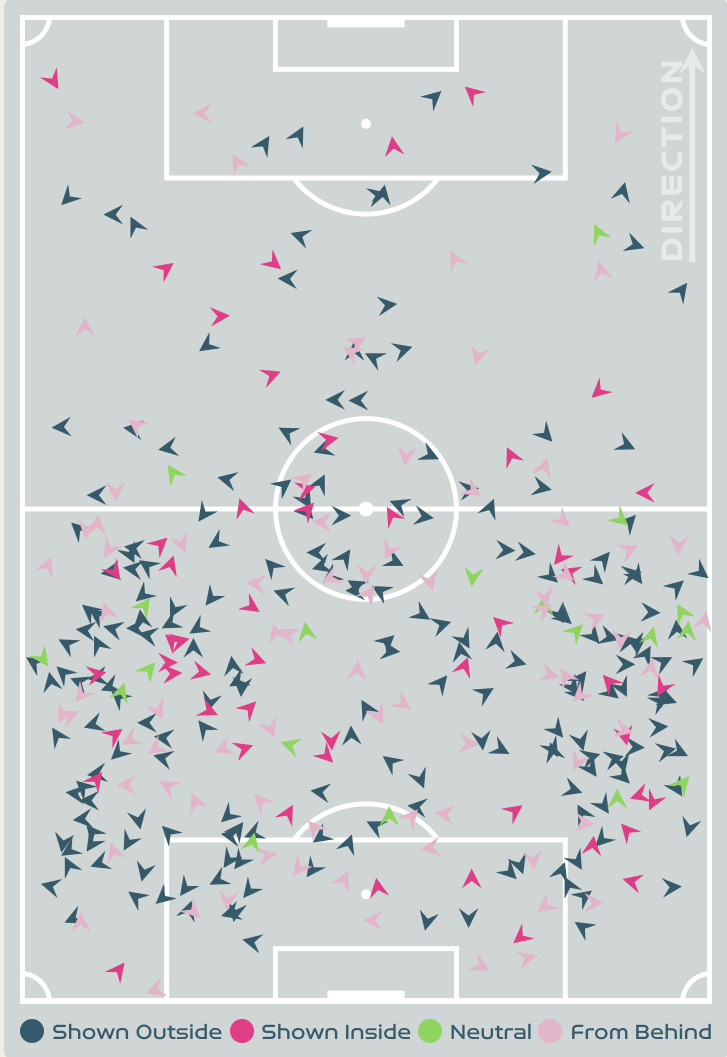

LEFT BACK

#	Player	Total Possession Regains
23	COLL Cata	4
2	BATLLE Ona	11
3	ABELLEIRA Teresa	6
4	PAREDES Irene	5
6	BONMATI Aitana	6
9	GONZALEZ Esther	1
10	HERMOSO Jennifer	2
12	HERNANDEZ Oihane	6
14	CODINA Laia	5
17	REDONDO Alba	3
18	PARALLUELO Salma	4
7	GUERRERO Irene	1
11	PUTELLAS Alexia	0
15	NAVARRO Eva	1
16	PEREZ Maria	1
22	DEL CASTILLO Athenea	0

Defensive Line Height & Team Length

Defensive Line Height & Team Length

Defensive Pressure

357	Total Pressures	157
76	Direct Pressures	44
1.53s	Avg Pressure Duration	1.89s
81	Forced Turnovers	88
13.3s	Ball Recovery Time	7.33s
143	Pushing on into Pressing	58
294	Pushing on	170
51	Pressing Direction Inside	25
206	Pressing Direction Outside	74