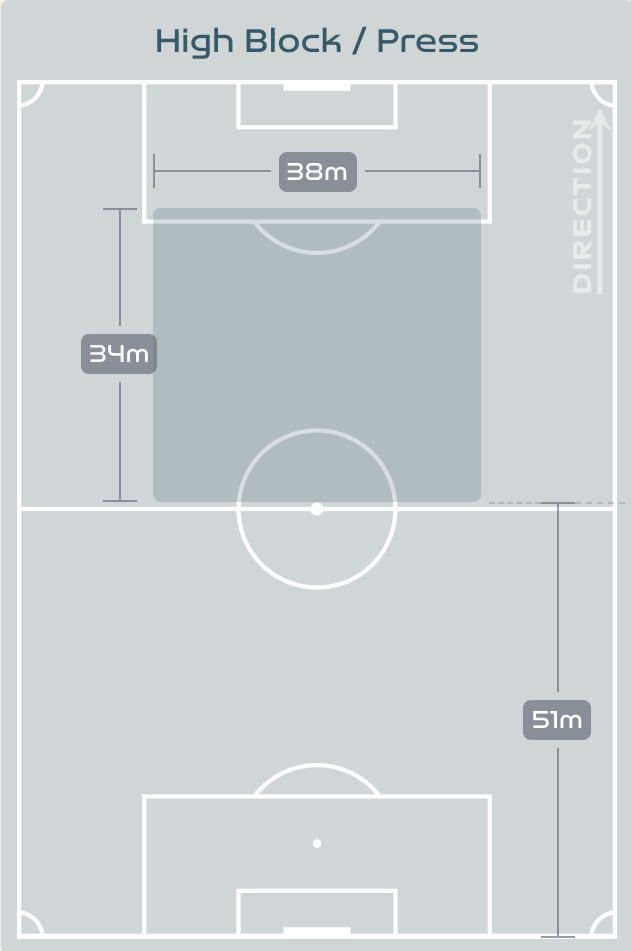

Defensive Line Height & Team Length