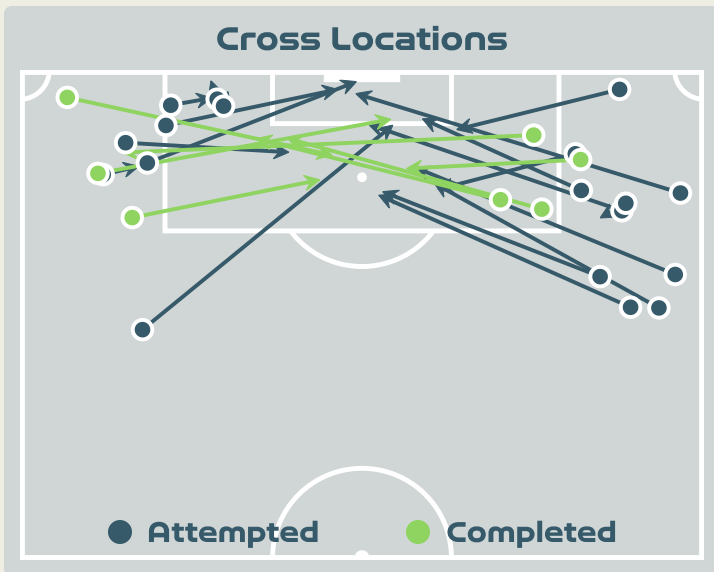

Attempted

3

Completed

0

Most Crosses Attempted

1

REUTELER Geraldine
LEFT CENTRE MIDFIELD

Crosses (Open Play)

Delivery Type

#	Player	Inswing	Outswing	Driven	Lofted	Cutback	Push Cross	Total Attempted
23	COLL Cata	0	0	0	0	0	0	0
2	BATLLE Ona	0	0	2	3	0	0	5
3	ABELLEIRA Teresa	0	0	0	1	0	0	1
4	PAREDES Irene	0	0	0	0	0	0	0
6	BONMATI Aitana	1	0	0	1	0	0	2
9	GONZALEZ Esther	0	1	0	0	0	0	1
10	HERMOSO Jennifer	0	0	1	1	0	0	2
12	HERNANDEZ Oihane	0	2	0	0	0	0	2
14	CODINA Laia	0	0	0	0	0	0	0
17	REDONDO Alba	0	1	0	1	0	3	5
18	PARALLUELO Salma	0	1	0	2	0	2	5
7	GUERRERO Irene	0	0	0	0	0	0	0
11	PUTELLAS Alexia	0	0	0	0	0	0	0
15	NAVARRO Eva	0	0	0	0	0	2	2
16	PEREZ Maria	0	0	0	0	0	0	0
22	DEL CASTILLO Athenea	0	0	0	0	0	0	0