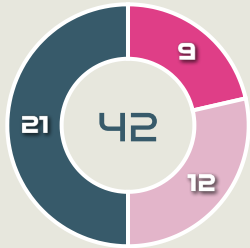

Offers Made Inside Shape

Offers Made Outside Shape

258

Offers Made in Final Third

176

Offers Made in Middle Third

32

Offers Made in Defensive Third

Movement to Receive

Movement Types by Phase

Final Third Phase

Progression Phase

Build Up Phase

All Movement Types

- In Front
- In Between
- Out to In
- In to Out
- In Behind

Top Ranked Players