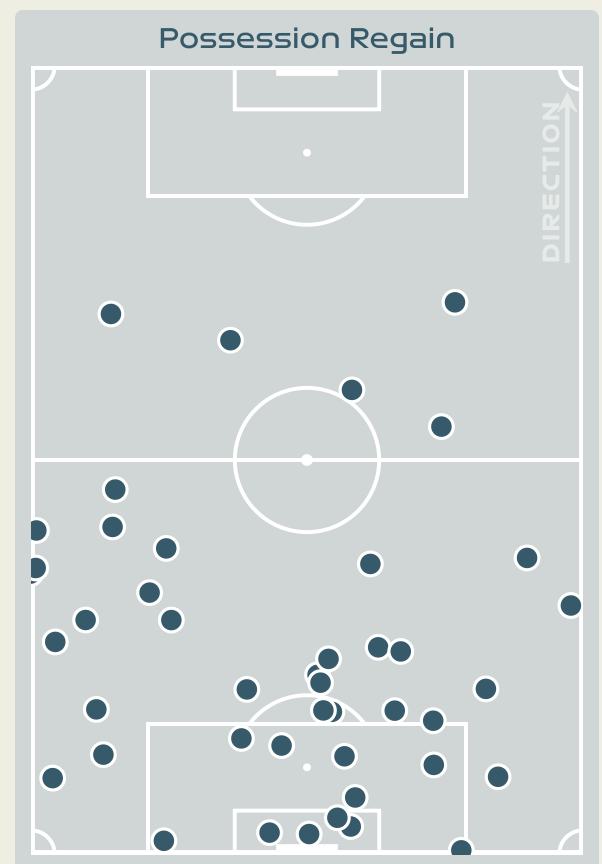

41

Tackles

2.08

Possession Actions / Defensive Action

Blocks

Possession Contests

Most Possession Regains

6

MARITZ Noelle

RIGHT CENTRE BACK

#	Player	Total Possession Regains
1	THALMANN Gaelle	5
2	STIERLI Julia	4
5	MARITZ Noelle	6
6	REUTELER Geraldine	2
8	RIESEN Nadine	2
9	CRNOGORCEVIC Ana Maria	4
10	BACHMANN Ramona	1
11	SOW Coumba	1
13	WALTI Lia	5
17	PIUBEL Seraina	5
19	AIGBOGUN Eseosa	4
3	MARTI Lara	0
16	MAURON Sandrine	3
18	CALLIGARIS Viola	6
20	HUMM Fabienne	0
22	TERCHOUN Merieme	0