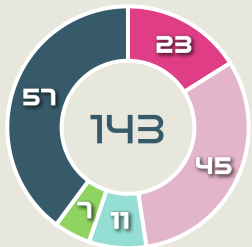

Type	Player	Movements
In Front	13 WAELTI Lia	30
In Between	10 BACHMANN Ramona	30
Out to In	10 BACHMANN Ramona	4
In to Out	10 BACHMANN Ramona	4
In Behind	9 CRNOGORCEVIC Ana Maria	14

Movement Types Pitch Third

Movement to Receive

Movement Types by Phase

Final Third Phase

Progression Phase

Build Up Phase

All Movement Types

- In Front
- In Between
- Out to In
- In to Out
- In Behind

Top Ranked Players