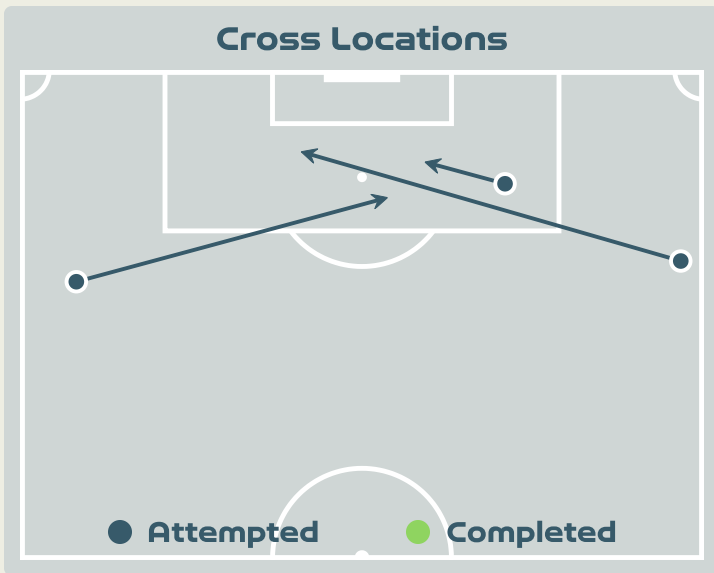

Crosses (Open Play)

#	Player	Inswing	Outswing	Driven	Lofted	Cutback	Push Cross	Total Attempted
1	THALMANN Gaelle	0	0	0	0	0	0	0
2	STIERLI Julia	0	0	0	0	0	0	0
5	MARITZ Noelle	0	0	0	0	0	0	0
6	REUTELER Geraldine	0	0	0	1	0	0	1
8	RIESEN Nadine	0	0	0	0	0	0	0
9	CRNOGORCEVIC Ana Maria	0	0	0	0	0	0	0
10	BACHMANN Ramona	0	0	0	1	0	0	1
11	SOW Coumba	0	0	0	0	0	0	0
13	Waelti Lia	0	0	0	0	0	0	0
17	PIUBEL Seraina	0	0	0	0	0	0	0
19	AIGBOGUN Eseosa	0	0	0	0	0	0	0
3	MARTI Lara	0	0	0	0	0	0	0
16	MAURON Sandrine	0	0	0	0	0	0	0
18	CALLIGARIS Viola	0	0	0	0	0	0	0
20	HUMM Fabienne	0	0	0	0	0	0	0
22	TERCHOUN Meriame	0	1	0	0	0	0	1