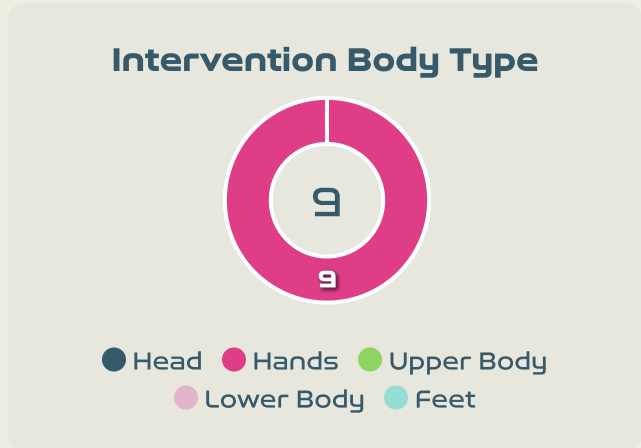

Total Involvements

Goalkeeping Distribution

Goalkeeping Distribution

Goal Prevention

25
Total Attempts on Goal Faced

50
Save %

Total Attempts on Goal Faced	Total Goal Interventions	Save & Retain	Deflect & Retain	Save & Deflect	Save Attempt	No Save Attempt
25	5	1	0	4	4	16

Goal Prevention

3
Total Attempts on Goal Faced

100
Save %

Total Attempts on Goal Faced	Total Goal Interventions	Save & Retain	Deflect & Retain	Save & Deflect	Save Attempt	No Save Attempt
3	1	1	0	0	0	2

Aerial Control