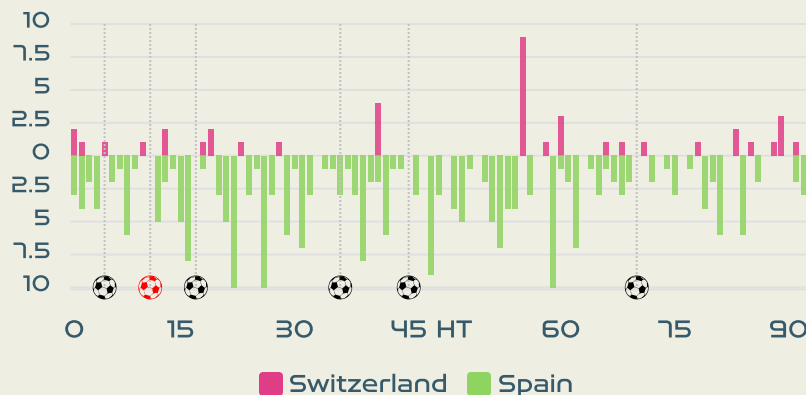

Distribution in the Final Third

Match Summary - Key Statistics

Possession

Total	27.4%	10.6%	62.1%	Total
1	Goals			5
2 (1)	Attempts at Goal (On Target)			25 (10)
317 (229)	Total Passes (Complete)			680 (610)
72 %	Pass Completion %			90 %
52	Completed Line Breaks			113
3	Defensive Line Breaks			12
28	Receptions in the Final Third			219
5	Crosses			36
11	Ball Progressions			21
357 (76)	Defensive Pressures Applied (Direct Pressures)			157 (44)
81	Forced Turnovers			88
70	Second Balls			98
107.1 km	Total Distance Covered			109.7 km
4.6 km	Zone 4 - Low Speed Sprinting: 19-23km/h			5.1 km