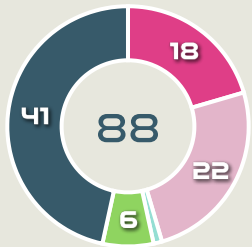

Movement to Receive

Movement Types by Phase

Final Third Phase

Progression Phase

Build Up Phase

All Movement Types

- In Front
- In Between
- Out to In
- In to Out
- In Behind

Top Ranked Players

Type	Player	Movements
In Front	13 WAELTI Lia	30
In Between	10 BACHMANN Ramona	30
Out to In	10 BACHMANN Ramona	4
In to Out	10 BACHMANN Ramona	4
In Behind	9 CRNOGORCEVIC Ana Maria	14

Movement Types Pitch Third