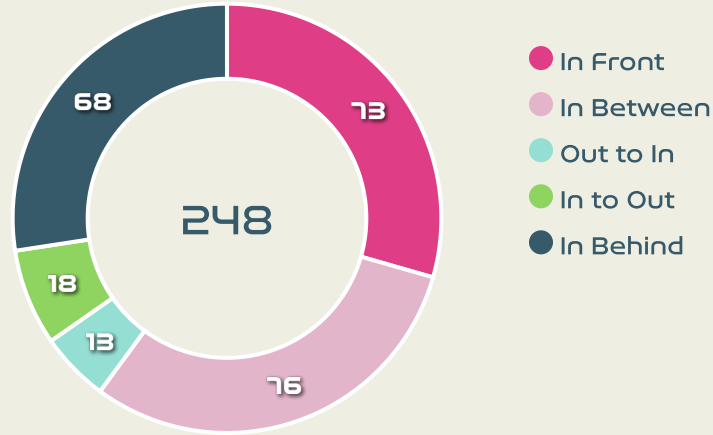

Offers Made Inside Shape

Offers Made Outside Shape

258

Offers Made in Final Third

176

Offers Made in Middle Third

32

Offers Made in Defensive Third

Movement to Receive

Movement Types by Phase

Final Third Phase

Progression Phase

Build Up Phase

All Movement Types

- In Front
- In Between
- Out to In
- In to Out
- In Behind

Top Ranked Players