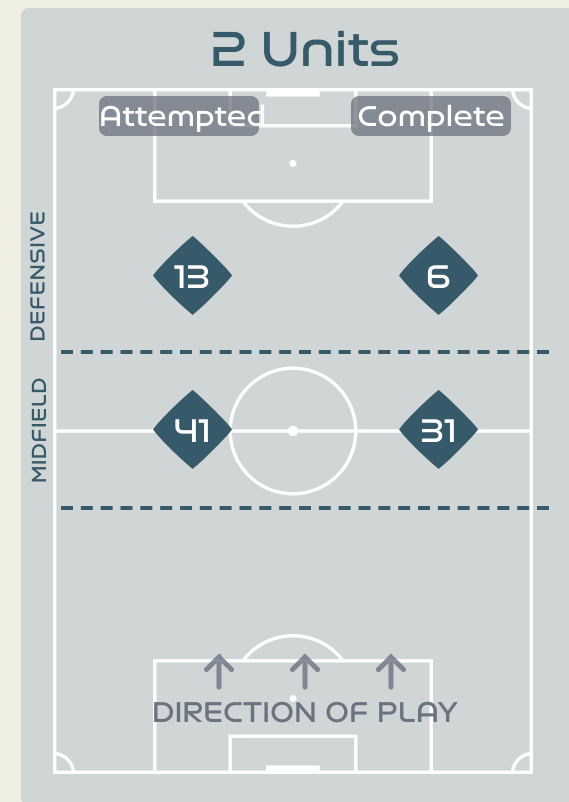

Attempted Line Breaks

94

Attempted Line Breaks 3
 Inside Shape 3
 Outside Shape 0

Attempted Line Breaks 64
 Inside Shape 50
 Outside Shape 14

Attempted Line Breaks 27
 Inside Shape 20
 Outside Shape 7

Line Breaks

Spain

Attempted Line Breaks

148

Attempted Line Breaks 2
 Inside Shape 2
 Outside Shape 0

Attempted Line Breaks 92
 Inside Shape 41
 Outside Shape 51

Attempted Line Breaks 54
 Inside Shape 31
 Outside Shape 23

Line Breaks

					4 Units				3 Units			2 Units		Direction			Distribution Type		
#	Player	Line Breaks Attempted	Line Breaks Completed	Line Break Completion %	Attacking Line	Attacking Midfield Line	Midfield Line	Defensive Line	Attacking Line	Midfield Line	Defensive Line	Midfield Line	Defensive Line	Through	Around	Over	Pass	Cross	Ball Progression
1	THALMANN Gaelle	11	6	54%	1	0	0	0	6	3	0	1	0	1	0	10	11	0	0
2	STIERLI Julia	12	3	25%	0	0	0	0	5	4	0	3	0	0	5	7	12	0	0
5	MARITZ Noelle	13	9	69%	0	0	0	0	5	4	0	4	0	5	3	5	13	0	0
6	REUTELER Geraldine	4	1	25%	0	0	0	0	0	2	0	2	0	2	0	2	3	1	0
8	RIESEN Nadine	9	3	33%	0	0	0	0	2	4	1	1	1	3	0	6	9	0	0
9	CRNOGORCEVIC Ana Maria	4	3	75%	0	0	0	0	0	1	2	0	1	2	1	1	4	0	0
10	BACHMANN Ramona	5	4	80%	0	0	0	0	0	3	0	2	0	2	2	1	3	1	1
11	SOW Coumba	3	1	33%	0	0	0	0	0	2	0	1	0	2	0	1	3	0	0
13	WAEELTI Lia	12	7	58%	0	1	0	0	2	4	0	4	1	7	3	2	12	0	0
17	PIUBEL Seraina	2	1	50%	0	0	0	0	0	1	1	0	0	1	1	0	2	0	0
19	AIGBOGUN Eseosa	6	5	83%	0	0	0	0	3	1	0	2	0	1	0	5	5	0	1
3	MARTI Lara	3	2	66%	0	0	0	0	2	0	0	1	0	1	0	2	3	0	0
16	MAURON Sandrine	1	1	100%	0	0	0	0	0	1	0	0	0	1	0	0	1	0	0
18	CALLIGARIS Viola	5	3	60%	0	0	0	0	3	0	0	2	0	1	2	2	5	0	0
20	HUMM Fabienne	0	0	0%	0	0	0	0	0	0	0	0	0	0	0	0	0	0	0
22	TERCHOUN Merieme	4	3	75%	0	0	1	0	0	2	0	1	0	2	1	1	3	1	0