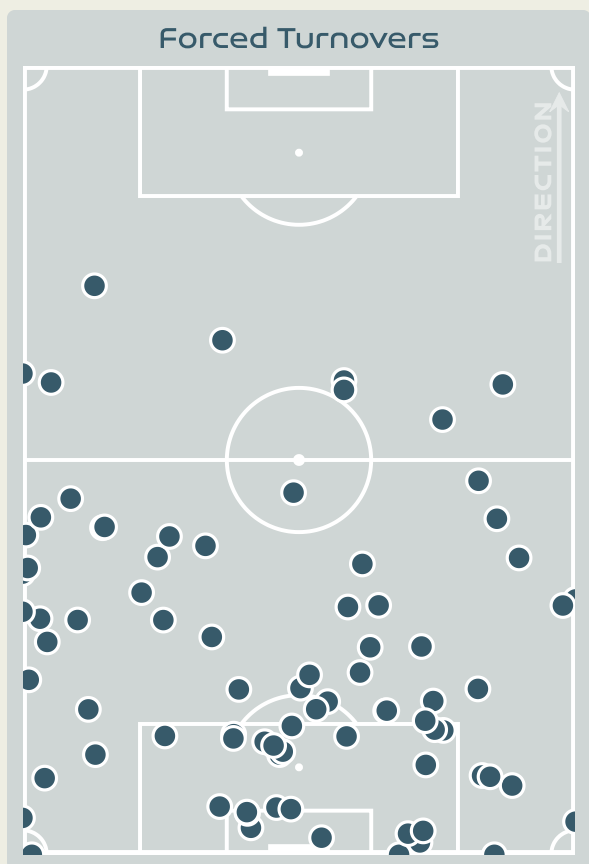

#	Player	Total Possession Regains
1	THALMANN Gaelle	5
2	STIERLI Julia	4
5	MARITZ Noelle	6
6	REUTELER Geraldine	2
8	RIESEN Nadine	2
9	CRNOGORCEVIC Ana Maria	4
10	BACHMANN Ramona	1
11	SOW Coumba	1
13	WALTI Lia	5
17	PIUBEL Seraina	5
19	AIGBOGUN Eseosa	4
3	MARTI Lara	0
16	MAURON Sandrine	3
18	CALLIGARIS Viola	6
20	HUMM Fabienne	0
22	TERCHOUN Merieme	0