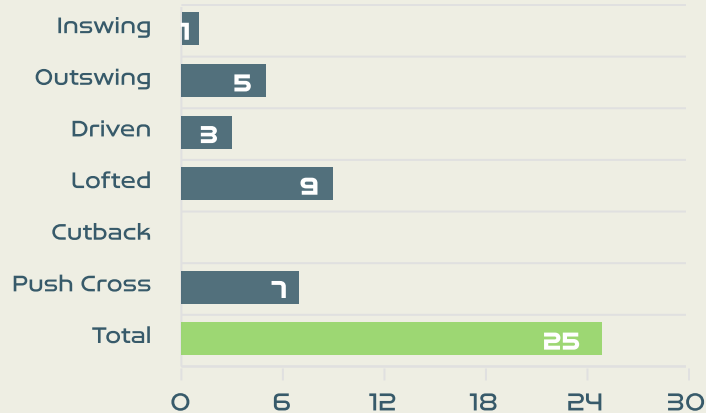

Delivery Type

#	Player	Inswing	Outswing	Driven	Lofted	Cutback	Push Cross	Total Attempted
23	COLL Cata	0	0	0	0	0	0	0
2	BATLLE Ona	0	0	2	3	0	0	5
3	ABELLEIRA Teresa	0	0	0	1	0	0	1
4	PAREDES Irene	0	0	0	0	0	0	0
6	BONMATI Aitana	1	0	0	1	0	0	2
9	GONZALEZ Esther	0	1	0	0	0	0	1
10	HERMOSO Jennifer	0	0	1	1	0	0	2
12	HERNANDEZ Oihane	0	2	0	0	0	0	2
14	CODINA Laia	0	0	0	0	0	0	0
17	REDONDO Alba	0	1	0	1	0	3	5
18	PARALLUELO Salma	0	1	0	2	0	2	5
7	GUERRERO Irene	0	0	0	0	0	0	0
11	PUTELLAS Alexia	0	0	0	0	0	0	0
15	NAVARRO Eva	0	0	0	0	0	2	2
16	PEREZ Maria	0	0	0	0	0	0	0
22	DEL CASTILLO Athenea	0	0	0	0	0	0	0