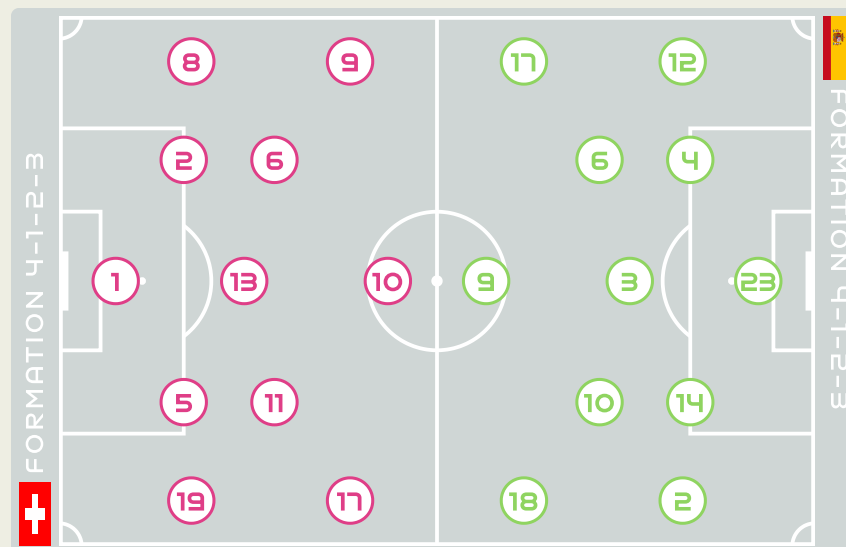

SUBSTITUTES

12	GK	PENG Livia	
21	GK	FRIEDLI Seraina	
3	DF	MARTI Lara	84'
4	DF	FELBER Laura	
7	MF	ARFAOUI Amira	
14	DF	REY Marion	
15	DF	BUEHLER Luana	
16	MF	MAURON Sandrine	46'
18	DF	CALLIGARIS Viola	46'
20	FW	HUMM Fabienne	75'
22	FW	TERCHOUN Merieme	46'
23	FW	LEHMANN Alisha