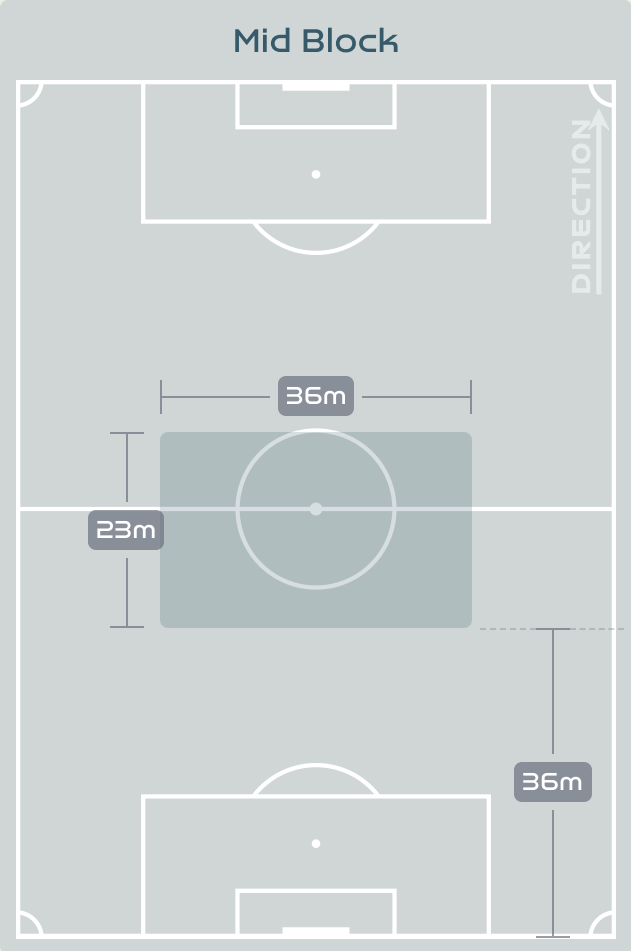

Tackles

7.54

Possession Actions / Defensive Action

Blocks

Possession Contests

Most Possession Regains

11

BATLLE Ona

Defensive Line Height & Team Length

Defensive Line Height & Team Length

Defensive Pressure

357	Total Pressures	157
76	Direct Pressures	44
1.53s	Avg Pressure Duration	1.89s
81	Forced Turnovers	88
13.3s	Ball Recovery Time	7.33s
143	Pushing on into Pressing	58
294	Pushing on	170
51	Pressing Direction Inside	25
206	Pressing Direction Outside	74