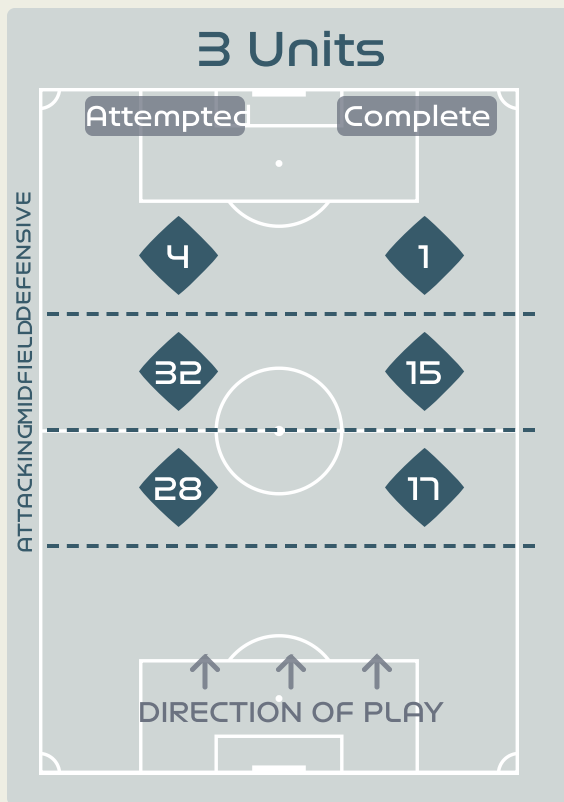

Phases of Play

IN POSSESSION

OUT OF POSSESSION

IN POSSESSION

Switzerland v Spain

In Possession Line Height & Team Length

In Possession Line Height & Team Length

Line Breaks

Attempted Line Breaks

94

Attempted Line Breaks 3
 Inside Shape 3
 Outside Shape 0

Attempted Line Breaks 64
 Inside Shape 50
 Outside Shape 14

Attempted Line Breaks 27
 Inside Shape 20
 Outside Shape 7

Line Breaks