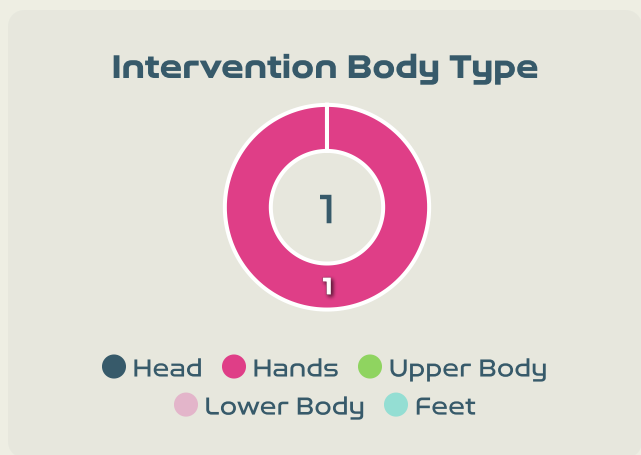

Total Involvements

Goalkeeping Distribution

Goalkeeping Distribution

Goal Prevention

25
Total Attempts on Goal Faced

50
Save %

Total Attempts on Goal Faced	Total Goal Interventions	Save & Retain	Deflect & Retain	Save & Deflect	Save Attempt	No Save Attempt
25	5	1	0	4	4	16

Goal Prevention

3
Total Attempts on Goal Faced

100
Save %

Total Attempts on Goal Faced	Total Goal Interventions	Save & Retain	Deflect & Retain	Save & Deflect	Save Attempt	No Save Attempt
3	1	1	0	0	0	2

Aerial Control