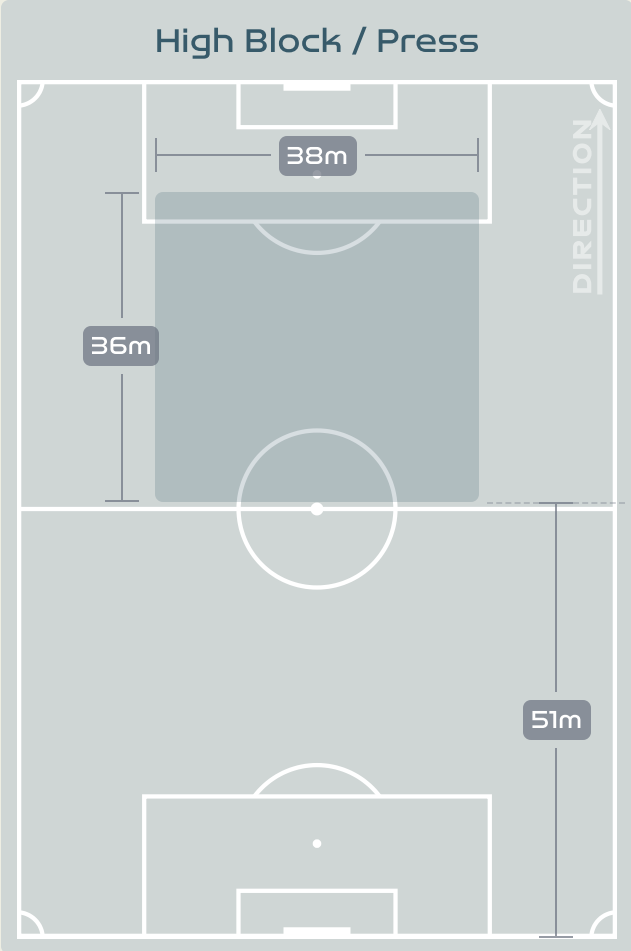

Defensive Line Height & Team Length