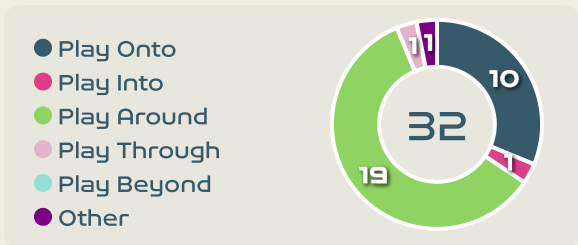

Total Involvements

Goalkeeping Distribution

Goalkeeping Distribution

Goal Prevention

25
Total Attempts on Goal Faced

50
Save %

Total Attempts on Goal Faced	Total Goal Interventions	Save & Retain	Deflect & Retain	Save & Deflect	Save Attempt	No Save Attempt
25	5	1	0	4	4	16