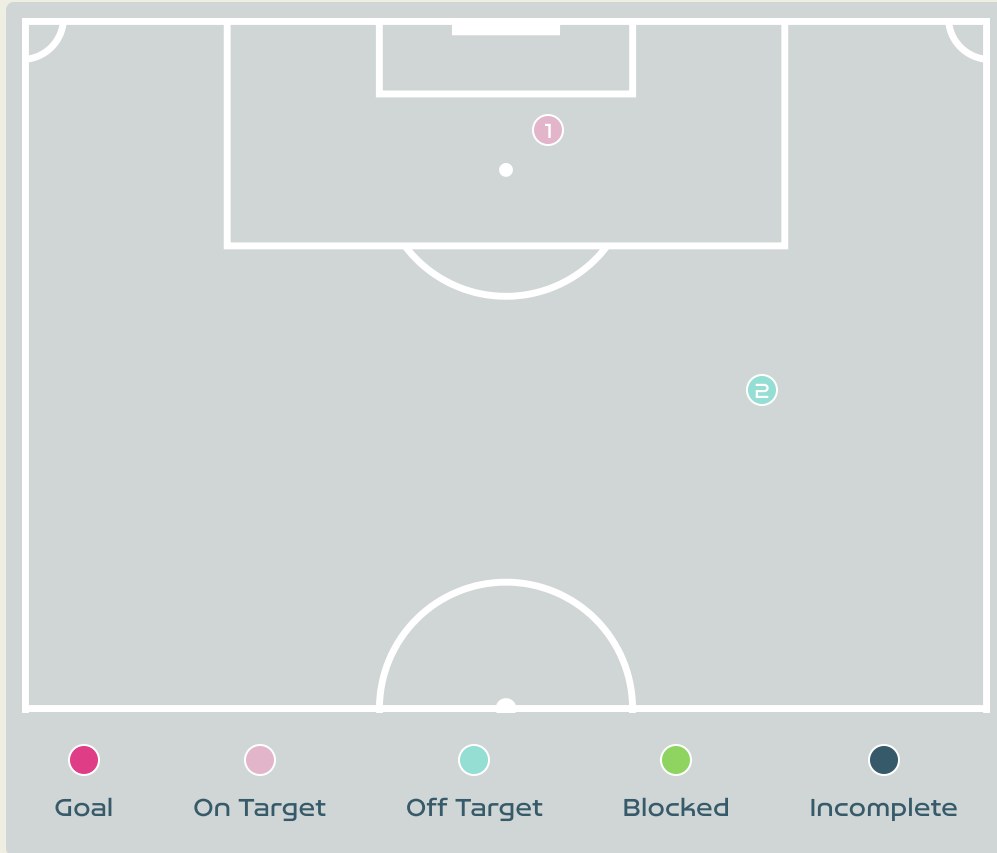

Attempts at Goal

Key	Outcome	Shots
	Goals	0
	On Target	1
	Off Target	1
	Blocked	0
	Incomplete	0