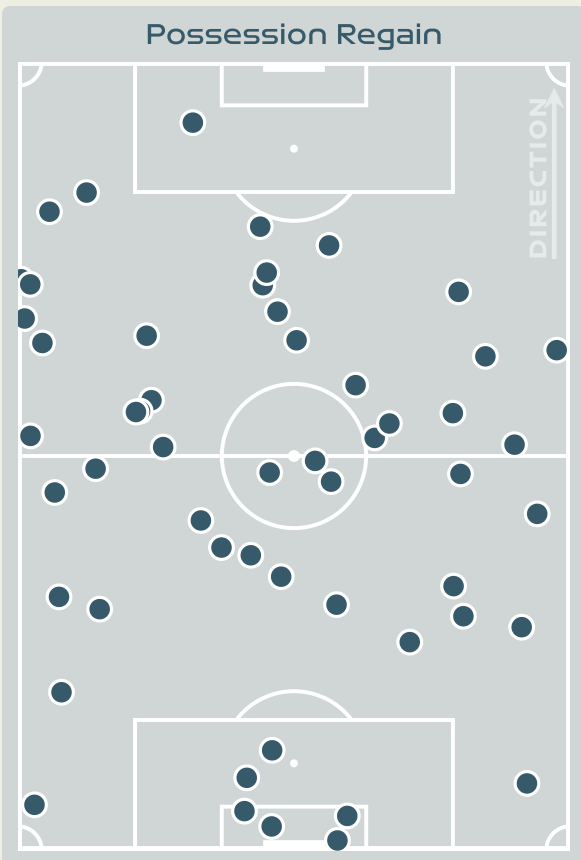

MARITZ Noelle

RIGHT CENTRE BACK

#	Player	Total Possession Regains
1	THALMANN Gaelle	5
2	STIERLI Julia	4
5	MARITZ Noelle	6
6	REUTELER Geraldine	2
8	RIESEN Nadine	2
9	CRNOGORCEVIC Ana Maria	4
10	BACHMANN Ramona	1
11	SOW Coumba	1
13	WALTI Lia	5
17	PIUBEL Seraina	5
19	AIGBOGUN Eseosa	4
3	MARTI Lara	0
16	MAURON Sandrine	3
18	CALLIGARIS Viola	6
20	HUMM Fabienne	0
22	TERCHOUN Merieme	0

Tackles

7.54

Possession Actions / Defensive Action

Blocks

Possession Contests

Most Possession Regains

11

BATLLE Ona