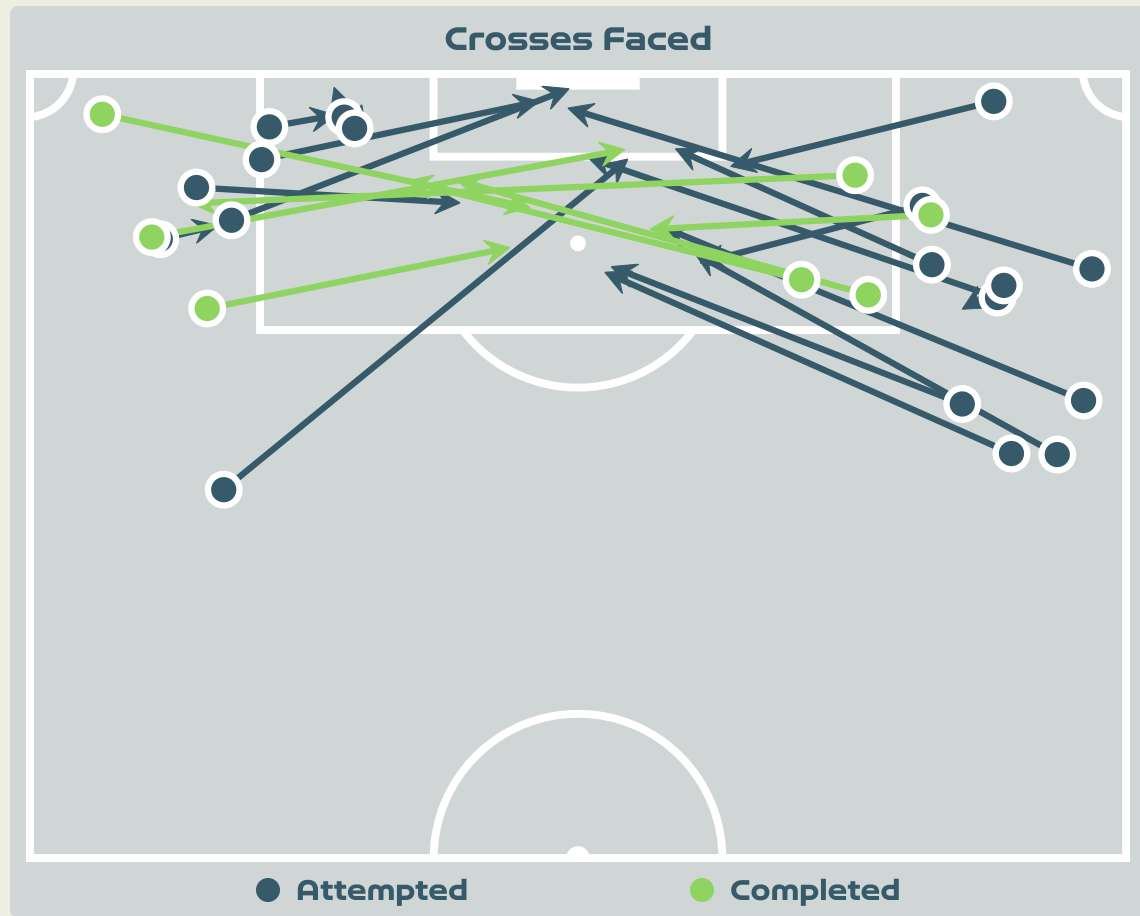

Goal Prevention

3
Total Attempts on Goal Faced

100
Save %

Total Attempts on Goal Faced	Total Goal Interventions	Save & Retain	Deflect & Retain	Save & Deflect	Save Attempt	No Save Attempt
3	1	1	0	0	0	2

Aerial Control

Delivery Types Faced

Total	In Swing	Out Swing	Driven	Lofted	Cutback	Push
36	6	6	3	14	0	7

Aerial Control

Delivery Types Faced

Total	In Swing	Out Swing	Driven	Lofted	Cutback	Push
5	1	2	0	2	0	0

SET PLAYS

Switzerland v Spain