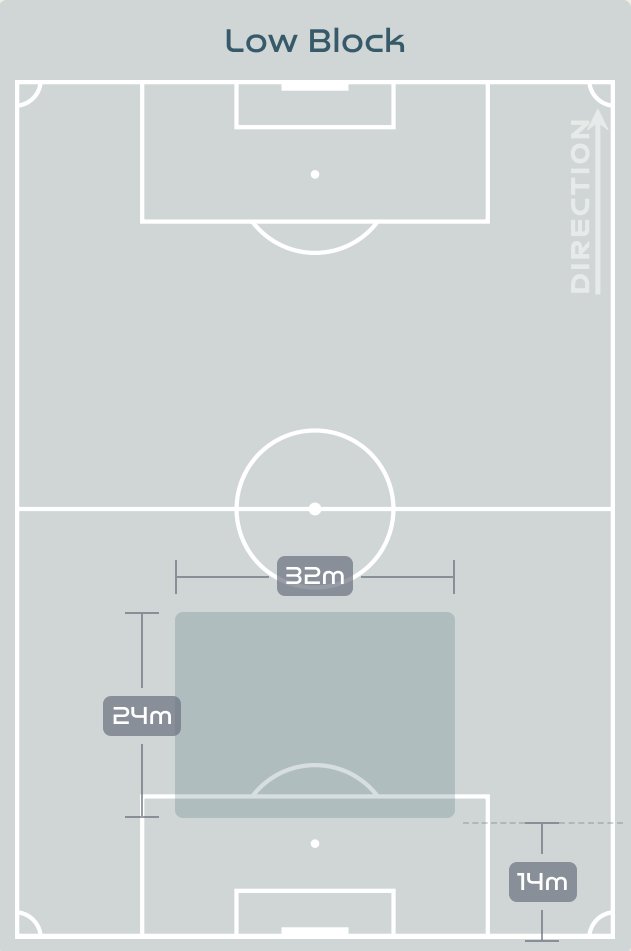

Defensive Line Height & Team Length