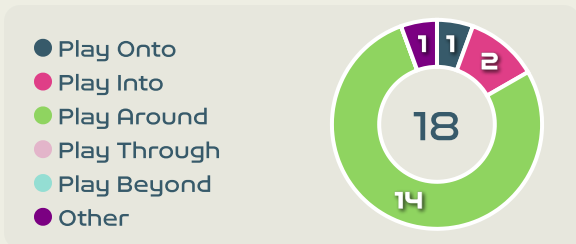

Total Involvements

Goalkeeping Distribution

Goalkeeping Distribution

Goal Prevention

25
Total Attempts on Goal Faced

50
Save %

Total Attempts on Goal Faced	Total Goal Interventions	Save & Retain	Deflect & Retain	Save & Deflect	Save Attempt	No Save Attempt
25	5	1	0	4	4	16