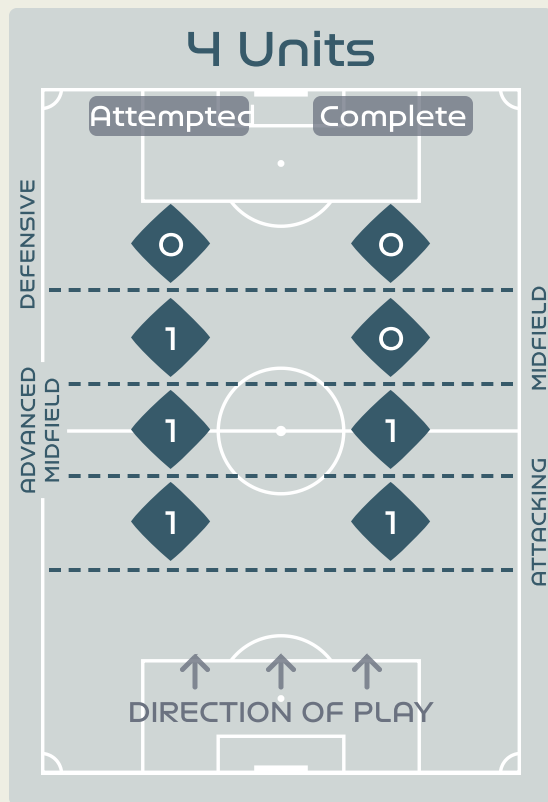

Phases of Play

IN POSSESSION

OUT OF POSSESSION

IN POSSESSION

Switzerland v Spain

In Possession Line Height & Team Length

In Possession Line Height & Team Length

Line Breaks

Attempted Line Breaks

94

Attempted Line Breaks 3
 Inside Shape 3
 Outside Shape 0

Attempted Line Breaks 64
 Inside Shape 50
 Outside Shape 14

Attempted Line Breaks 27
 Inside Shape 20
 Outside Shape 7

Line Breaks