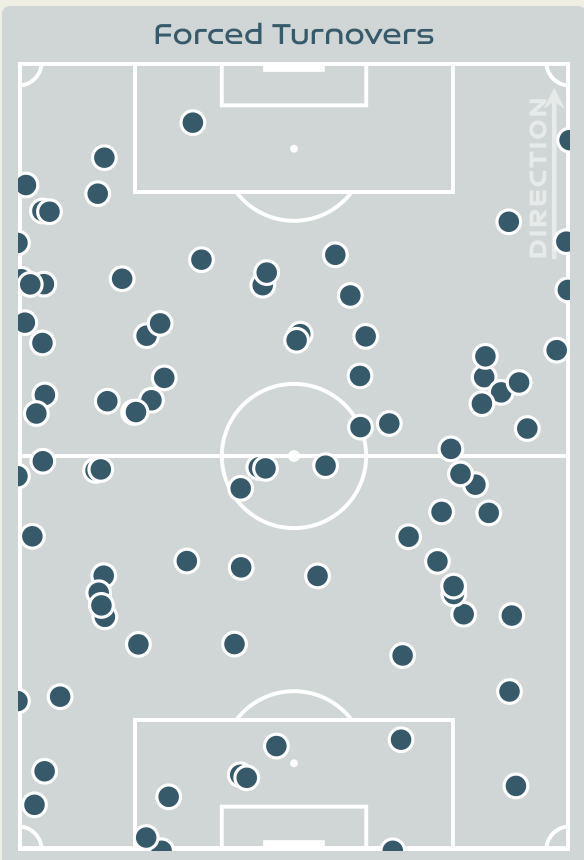

Tackles

7.54

Possession Actions / Defensive Action

Blocks

Possession Contests

Most Possession Regains

11

BATLLE Ona