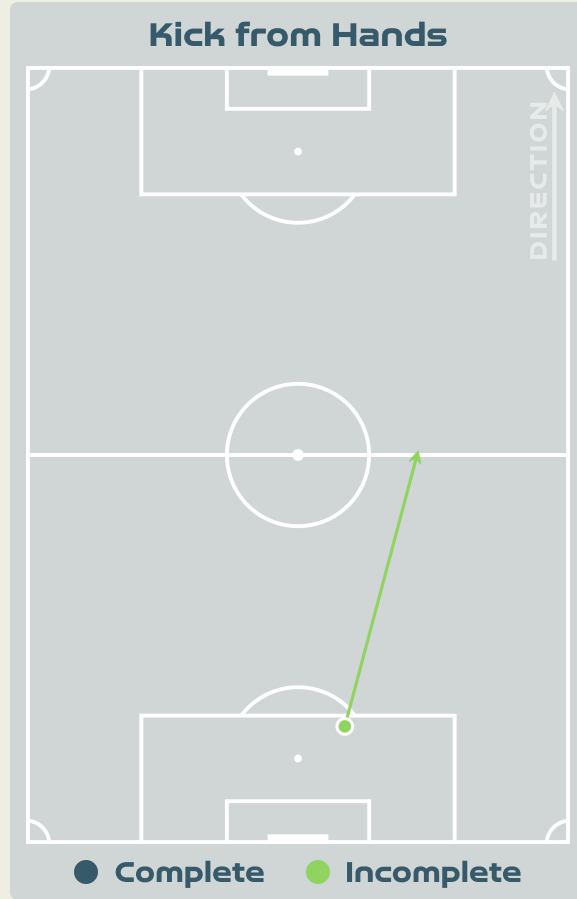

Goalkeeping Distribution

Korea Republic