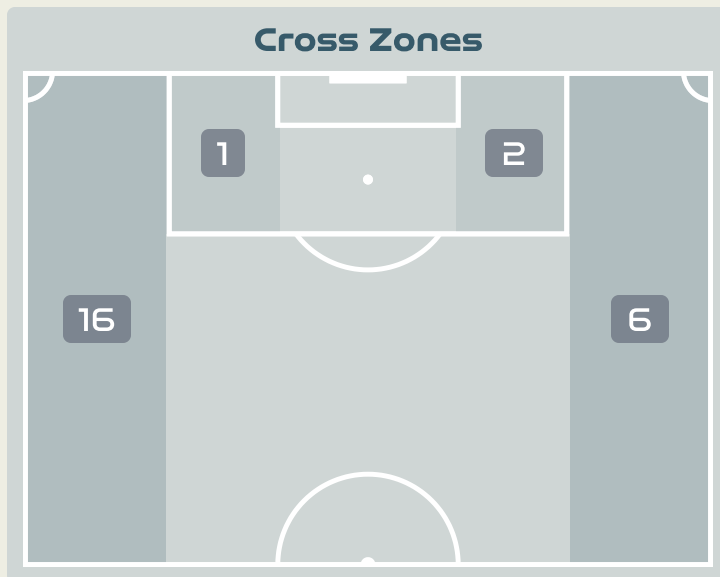

Delivery Type

Attempted

25

Completed

4

Most Crosses Attempted

7

JANG Selgi
LEFT MIDFIELD

#	Player	Inswing	Outswing	Driven	Lofted	Cutback	Push Cross	Total Attempted
18	KIM Jungmi	0	0	0	0	0	0	0
2	CHOO Hyojoo	0	0	0	0	0	0	0
3	HONG Hyeji	0	0	0	0	0	0	0
4	SHIM Seoyeon	0	0	0	0	0	0	0
7	SON Hwayeon	0	0	0	0	1	0	1
8	CHO Sohyun	0	0	0	1	0	0	1
9	LEE Geummin	0	1	0	0	0	1	2
10	JI Soyun	0	1	0	5	0	0	6
13	PARK Eunsun	0	0	0	0	0	0	0
16	JANG Selgi	1	0	1	4	0	1	7
20	KIM Hyeri	0	2	0	0	0	1	3
11	CHOE Yuri	0	0	2	1	0	0	3
12	MOON Mira	0	0	0	0	0	0	0
14	JEON Eunha	0	0	0	0	1	0	1
15	CHUN Garam	0	0	0	0	0	1	1
19	PHAIR Casey	0	0	0	0	0	0	0