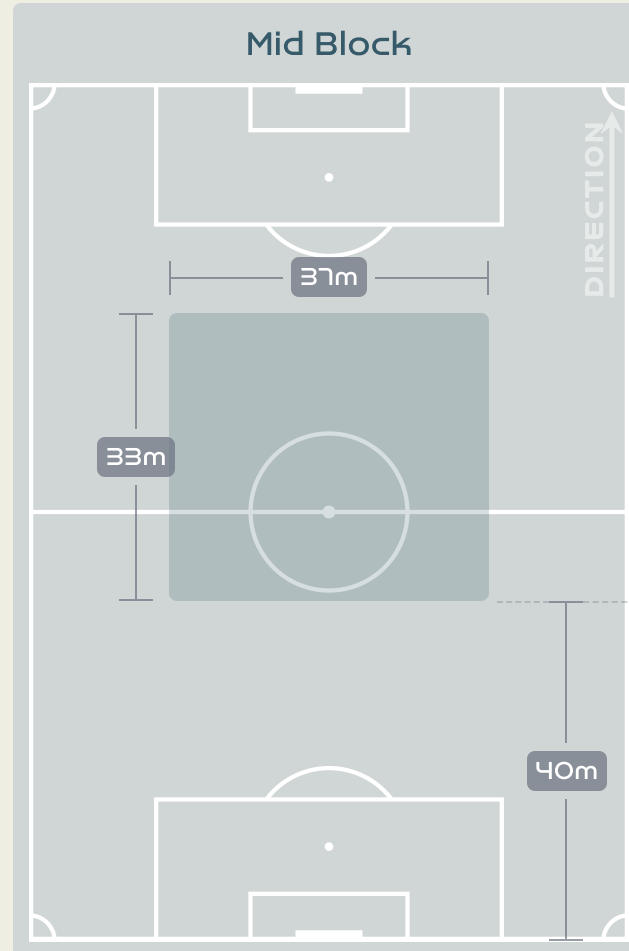

# Defensive Line Height & Team Length

Korea Republic