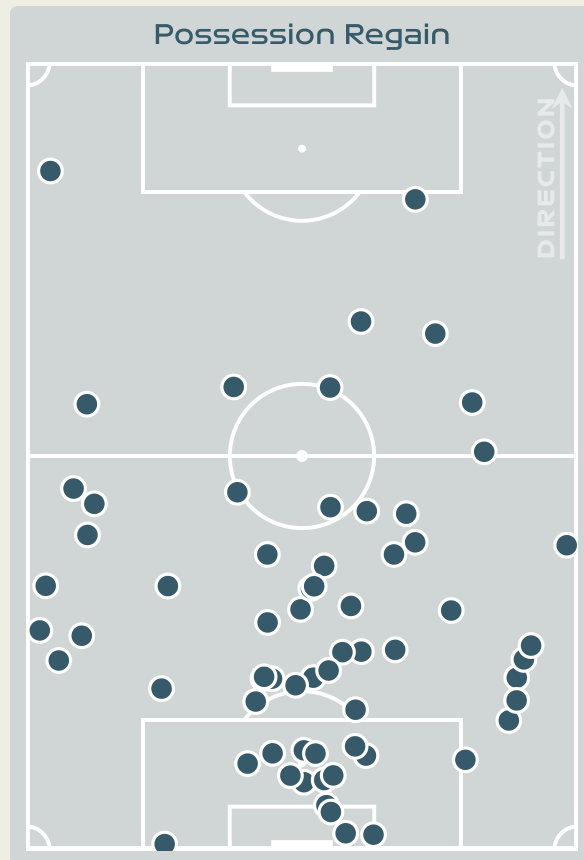

Defensive Actions