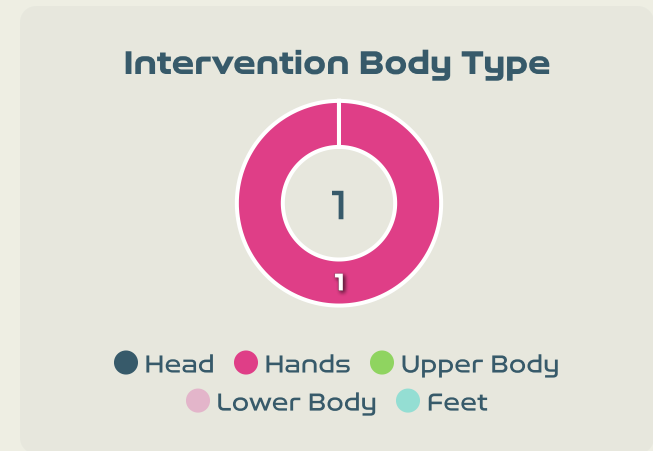

Goal Prevention

Total Attempts on Goal Faced	Total Goal Interventions	Save & Retain	Deflect & Retain	Save & Deflect	Save Attempt	No Save Attempt
17	1	1	0	0	0	16