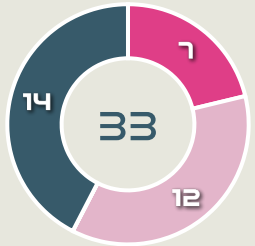

Progression Phase