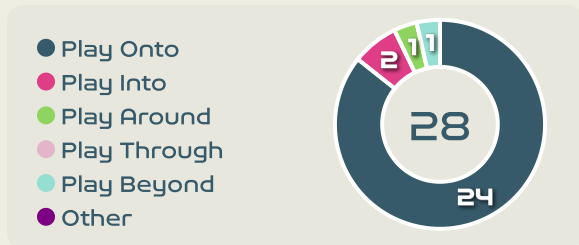

Goalkeeping Distribution