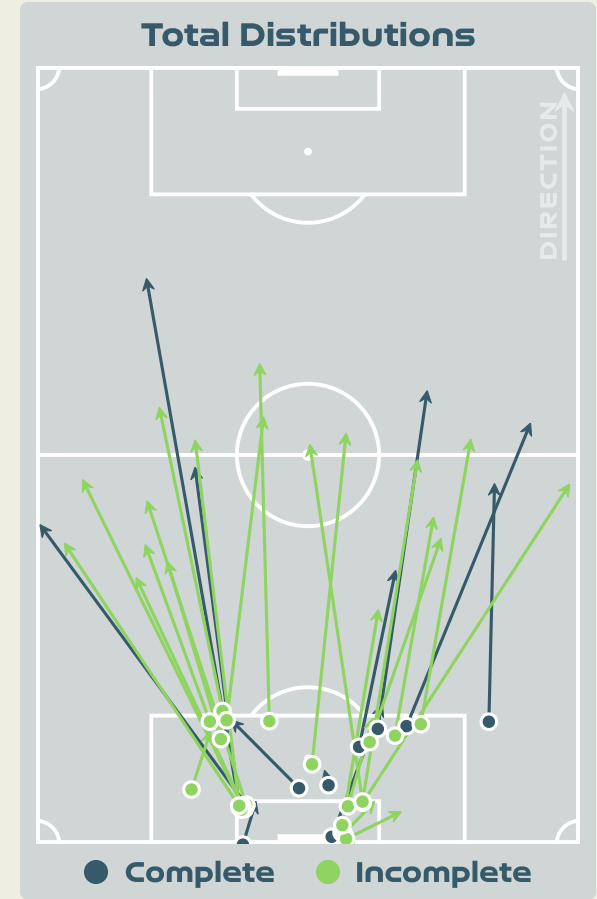

Goalkeeping Distribution