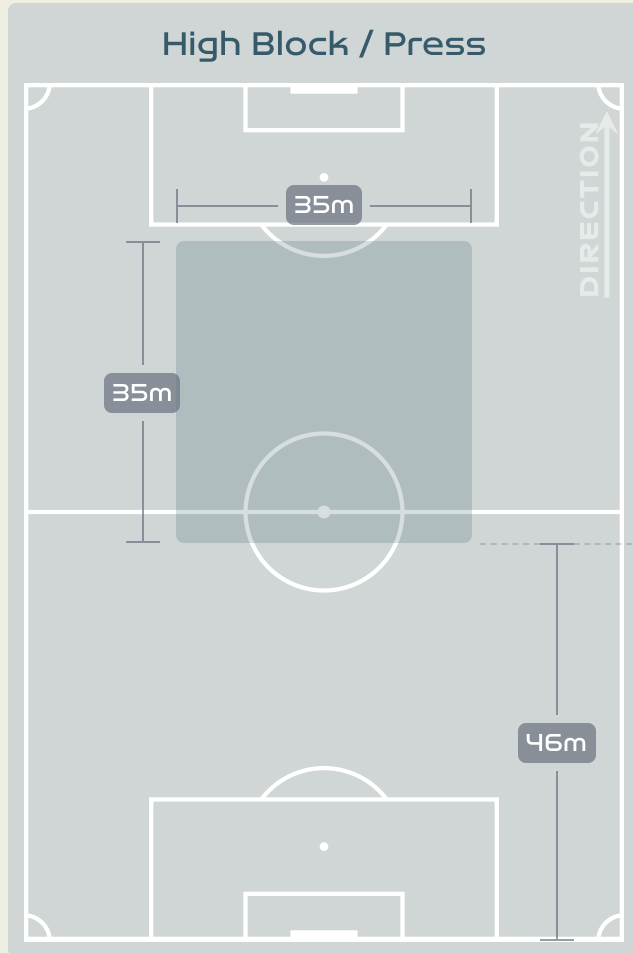

Defensive Line Height & Team Length

Morocco