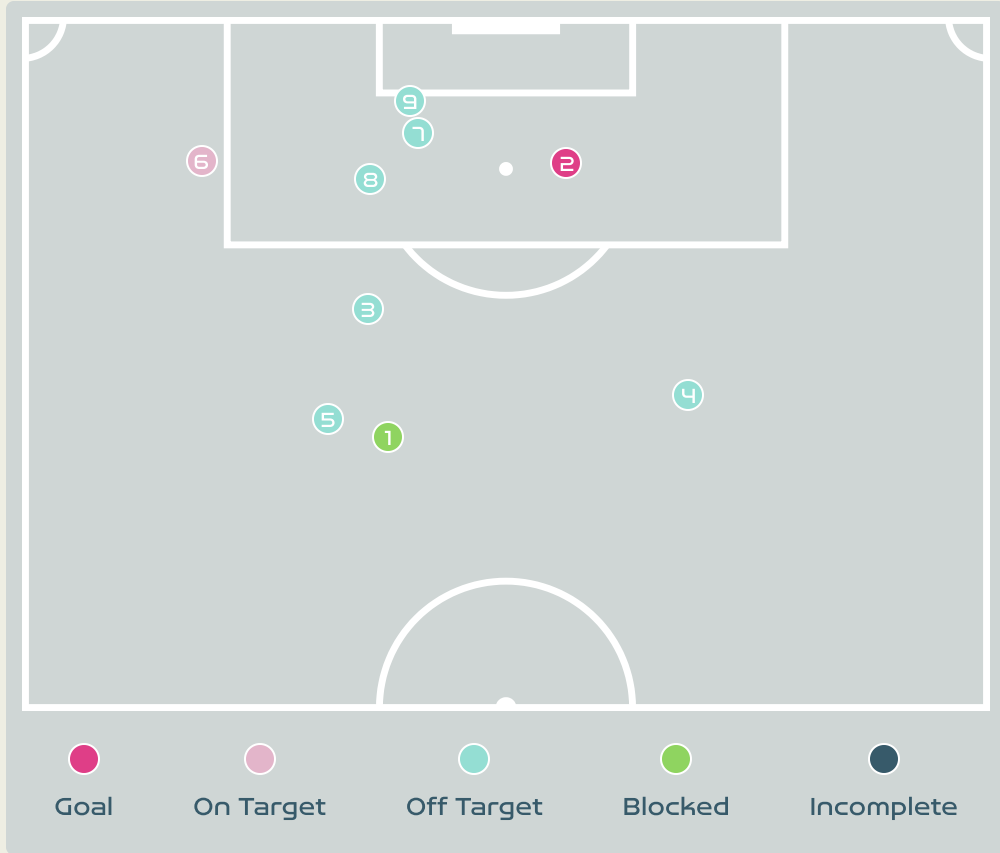

# Attempts at Goal

Korea Republic

Key	Outcome	Shots
●	Goals	0
●	On Target	1
●	Off Target	9
●	Blocked	4
●	Incomplete	2

## Attempts at Goal

Korea Republic

Time	Player	Outcome	Body Part	Delivery Type
16	9 LEE Geummin	Incomplete - Blocked	Right Foot	Pass
19	2 CHOO Hyojoo	Incomplete	Right Foot	Loose Ball
19	7 SON Hwayeon	Off Target	Left Foot	Loose Ball
25	13 PARK Eunsun	Off Target	Head	Cross
39	7 SON Hwayeon	Off Target	Right Foot	Loose Ball
43	8 CHO Sohyun	On Target - Saved	Left Foot	Freekick
52	12 MOON Mira	Off Target	Upper Body	Other
59	8 CHO Sohyun	Off Target	Head	Corner
61	9 LEE Geummin	Off Target	Right Foot	Pass
62	3 HONG Hyeji	Off Target	Head	Corner
74	10 JI Soyun	Incomplete - Blocked	Right Foot	Tackle
75	14 JEON Eunha	Incomplete - Blocked	Right Foot	Pass
76	8 CHO Sohyun	Incomplete - Defensive Event	Head	Corner
82	10 JI Soyun	Incomplete - Blocked	Right Foot	Freekick
86	19 PHAIR Casey	Off Target	Left Foot	Cross
89	15 CHUN Garam	Off Target	Right Foot	Loose Ball

# Attempts at Goal

Key	Outcome	Shots
●	Goals	1
●	On Target	1
●	Off Target	6
●	Blocked	1
●	Incomplete	0