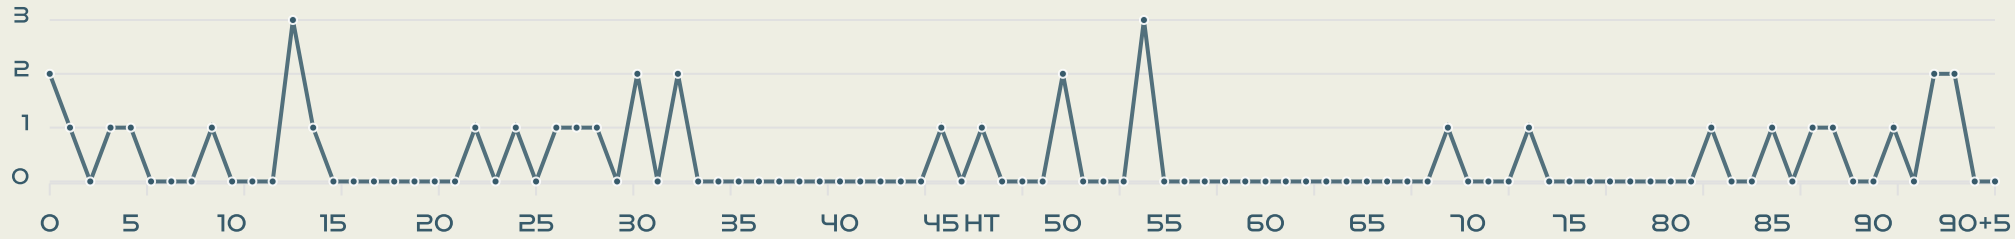

Goalkeeping Involvement

Korea Republic

Korea Republic GK Involvement Timeline