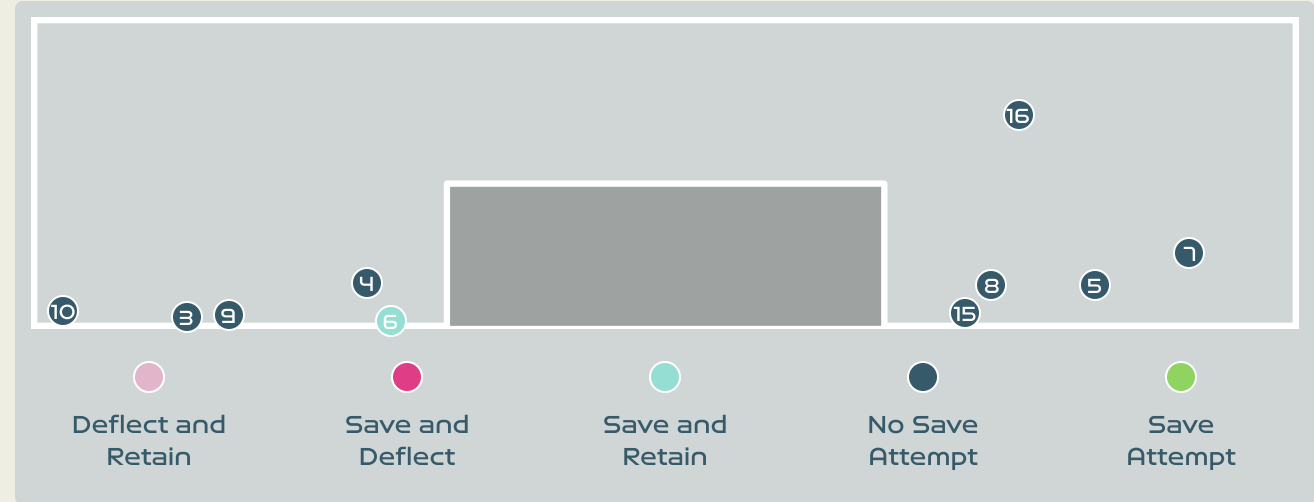

Goal Prevention

Total Attempts on Goal Faced	Total Goal Interventions	Save & Retain	Deflect & Retain	Save & Deflect	Save Attempt	No Save Attempt
17	1	1	0	0	0	16