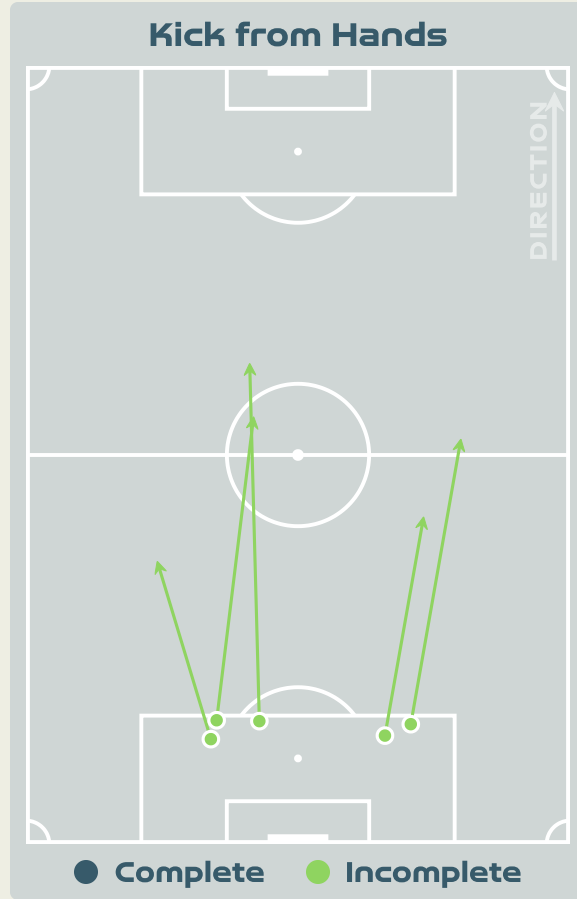

Goalkeeping Distribution