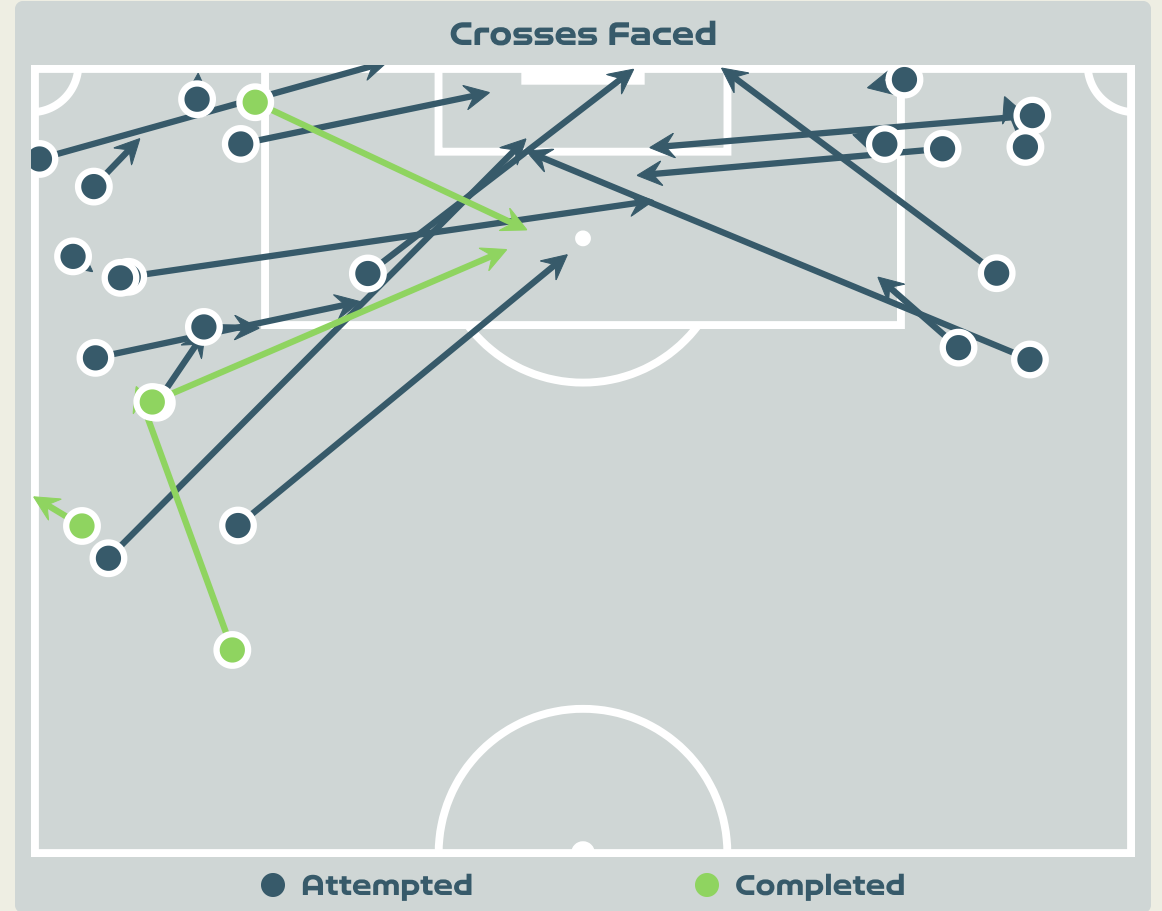

Aerial Control

Delivery Types Faced

Total	In Swing	Out Swing	Driven	Lofted	Cutback	Push
32	2	5	4	15	2	4