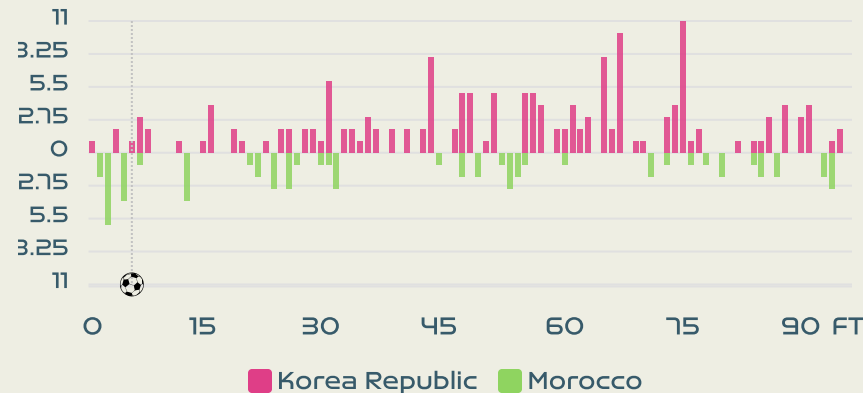

Distribution in the Final Third