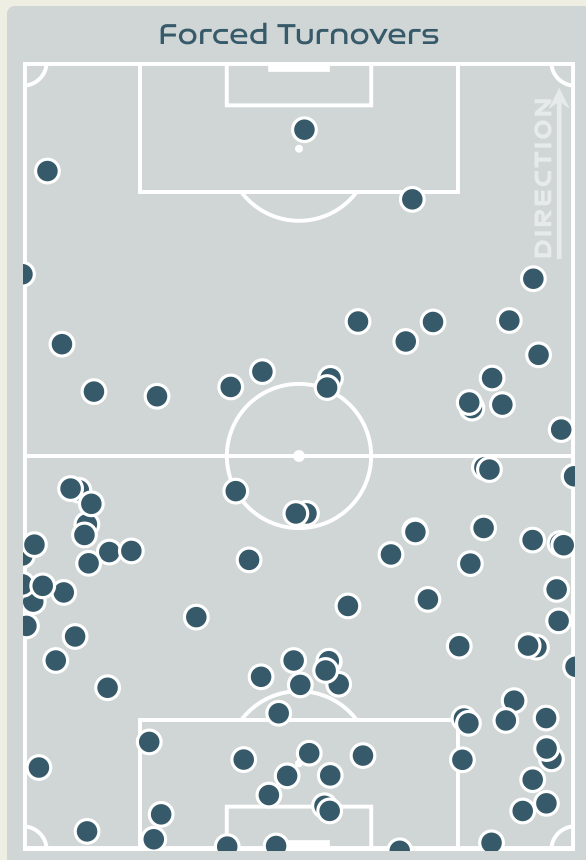

Defensive Actions