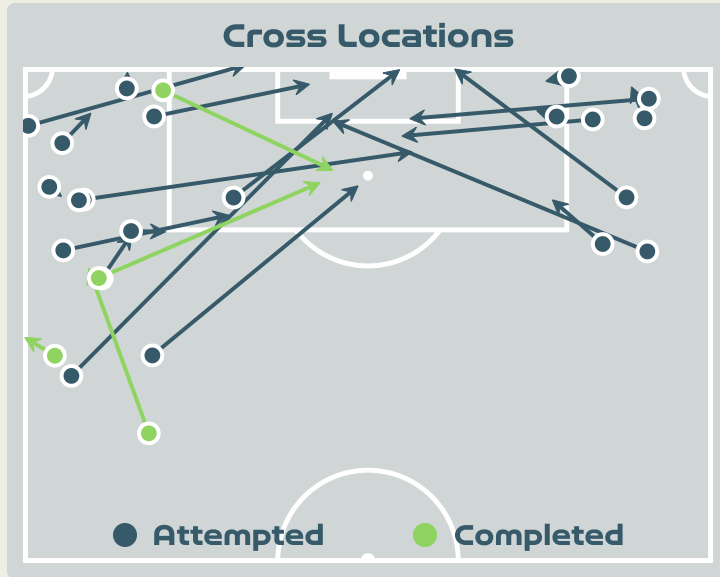

Korea Republic

Crosses (Open Play)