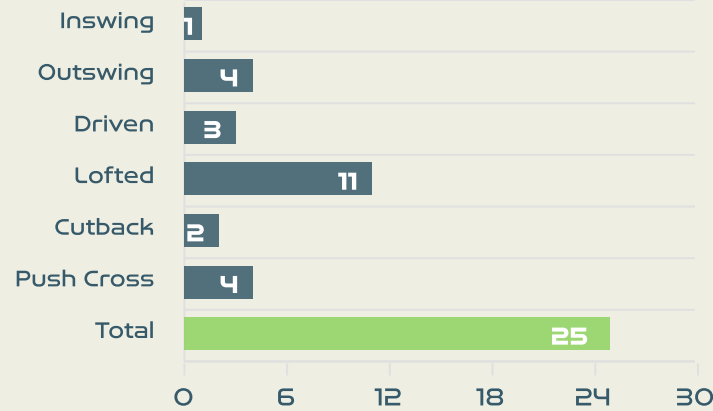

Delivery Type

Attempted

25

Completed

4

Most Crosses Attempted

7

JANG Selgi
LEFT MIDFIELD

#	Player	Inswing	Outswing	Driven	Lofted	Cutback	Push Cross	Total Attempted
18	KIM Jungmi	0	0	0	0	0	0	0
2	CHOO Hyojoo	0	0	0	0	0	0	0
3	HONG Hyeji	0	0	0	0	0	0	0
4	SHIM Seoyeon	0	0	0	0	0	0	0
7	SON Hwayeon	0	0	0	0	1	0	1
8	CHO Sohyun	0	0	0	1	0	0	1
9	LEE Geummin	0	1	0	0	0	1	2
10	JI Soyun	0	1	0	5	0	0	6
13	PARK Eunsun	0	0	0	0	0	0	0
16	JANG Selgi	1	0	1	4	0	1	7
20	KIM Hyeri	0	2	0	0	0	1	3
11	CHOE Yuri	0	0	2	1	0	0	3
12	MOON Mira	0	0	0	0	0	0	0
14	JEON Eunha	0	0	0	0	1	0	1
15	CHUN Garam	0	0	0	0	0	1	1
19	PHAIR Casey	0	0	0	0	0	0	0