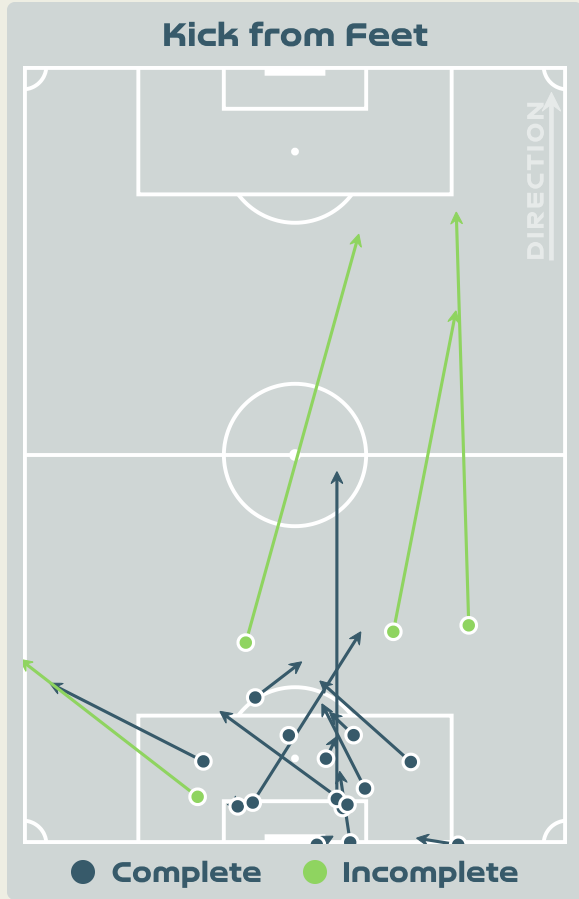

Goalkeeping Distribution

Korea Republic