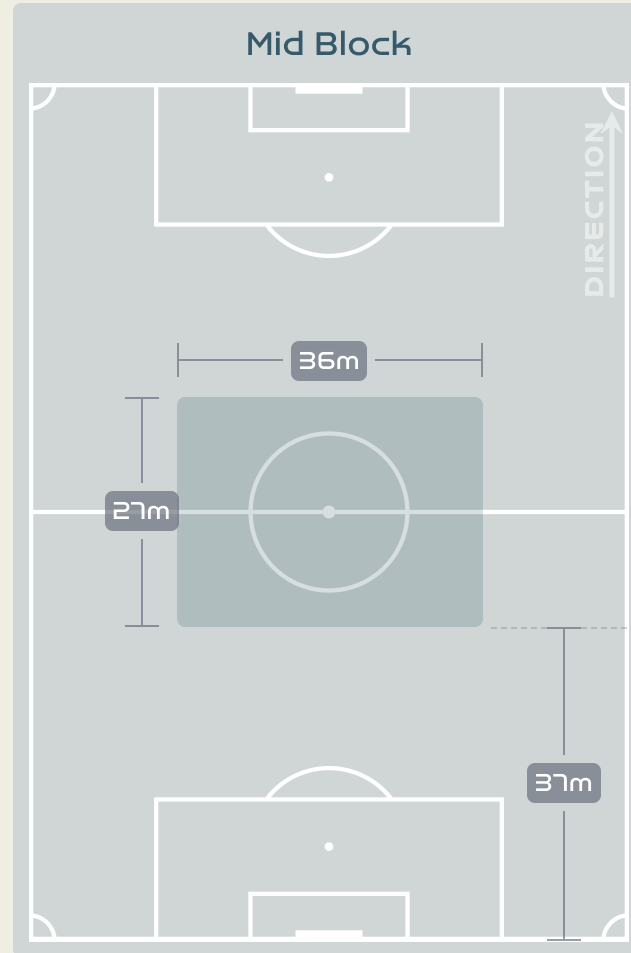

Defensive Line Height & Team Length

Morocco