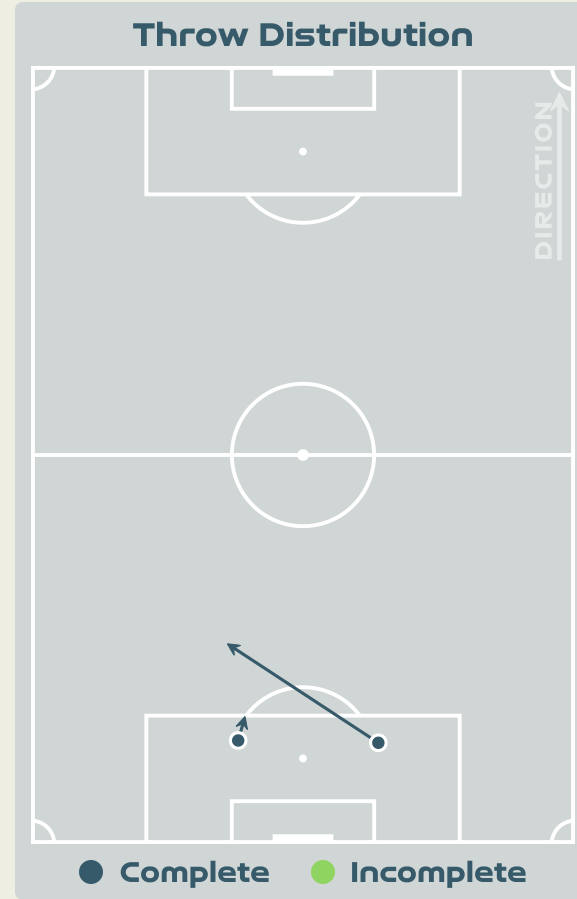

Goalkeeping Distribution

Korea Republic