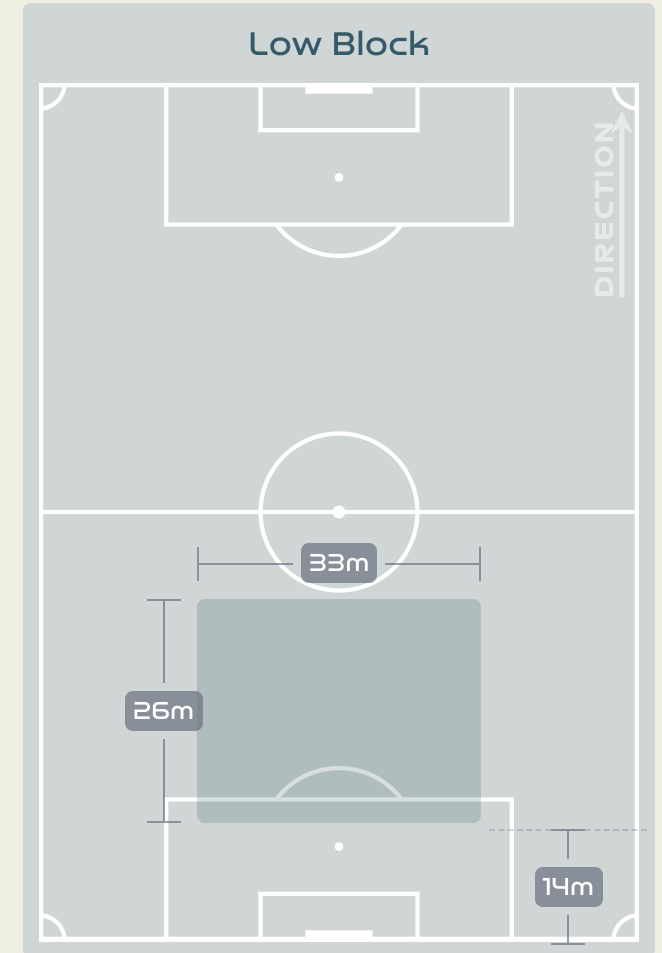

Defensive Line Height & Team Length

Morocco