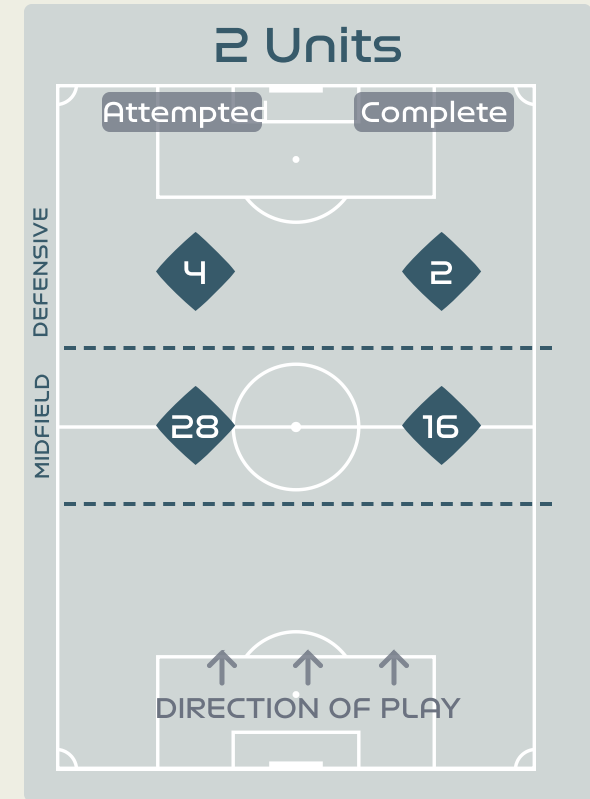

Attempted Line Breaks 32

Inside Shape 25

Outside Shape 7