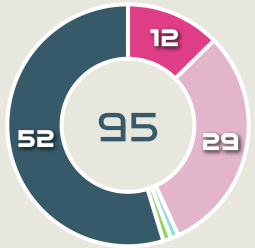

Movement to Receive

Korea Republic

Movement Types by Phase

Final Third Phase