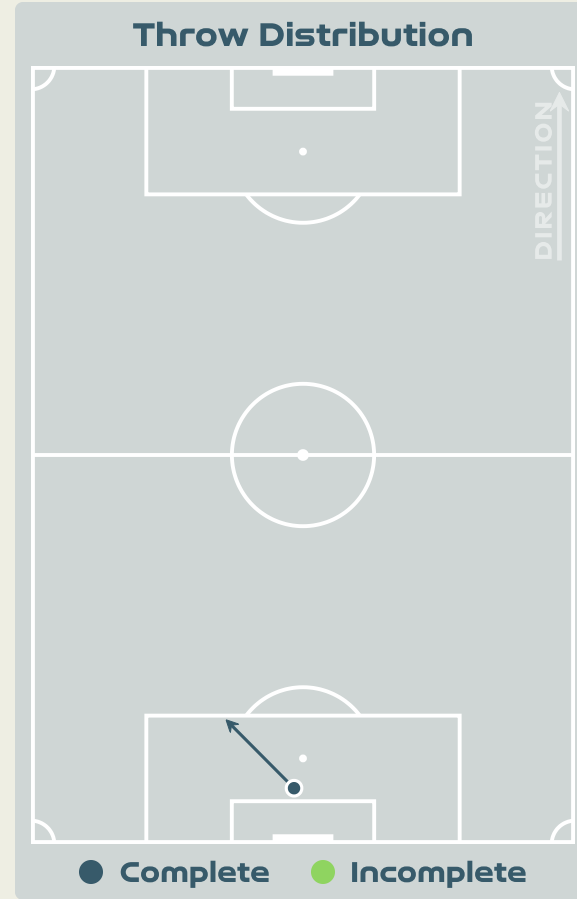

Goalkeeping Distribution