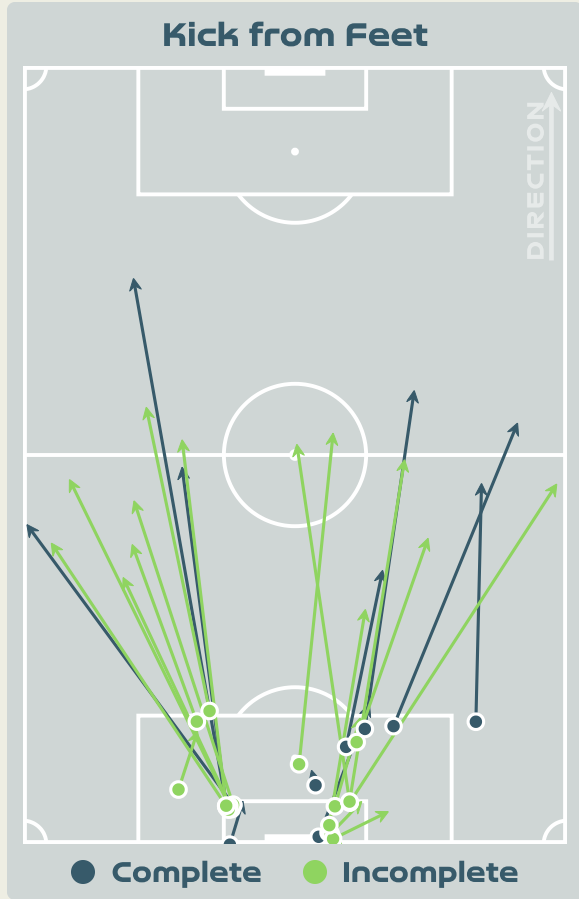

Goalkeeping Distribution