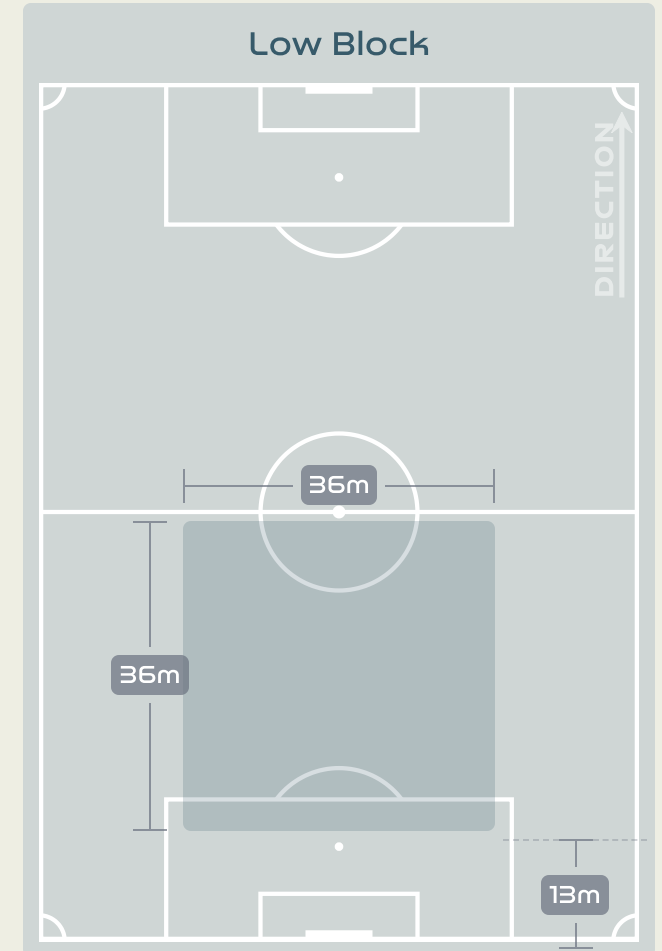

# Defensive Line Height & Team Length

Korea Republic