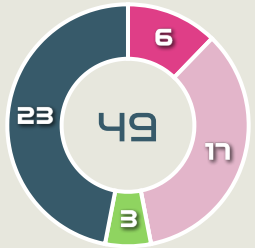

Movement to Receive

Movement Types by Phase

Final Third Phase