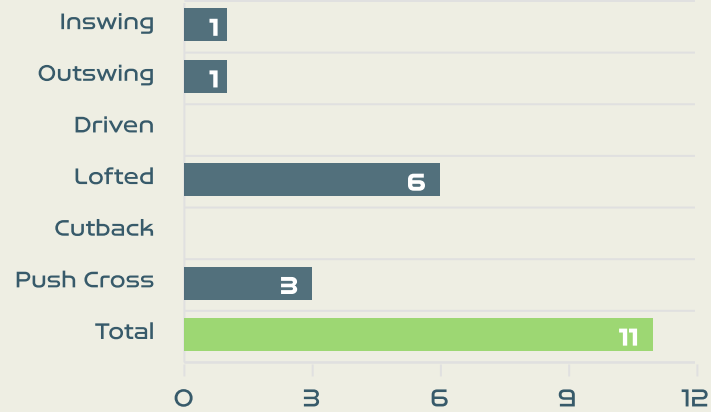

Delivery Type

Attempted
11

Completed
5

Most Crosses Attempted
4
TAGNAOUT Fatima
LEFT MIDFIELD

#	Player	Inswing	Outswing	Driven	Lofted	Cutback	Push Cross	Total Attempted
1	ER-RMACHI Khadija	0	0	0	0	0	0	0
2	REDOUANI Zineb	0	0	0	0	0	0	0
3	BENZINA Nouhaila	0	0	0	0	0	0	0
5	EL CHAD Nesryne	0	0	0	1	0	0	1
6	NAKKACH Elodie	0	0	0	0	0	0	0
7	CHEBBAK Ghizlane	1	1	0	0	0	0	2
8	AMANI Salma	0	0	0	0	0	0	0
9	JRAIDI Ibtissam	0	0	0	1	0	0	1
11	TAGNAOUT Fatima	0	0	0	3	0	1	4
17	AIT EL HAJ Hanane	0	0	0	1	0	1	2
19	OUZRAOUI Sakina	0	0	0	0	0	1	1
4	KASSI Sarah	0	0	0	0	0	0	0
10	BADRI Najat	0	0	0	0	0	0	0
20	BOUFTINI Sofia	0	0	0	0	0	0	0
23	AYANE Rosella	0	0	0	0	0	0	0