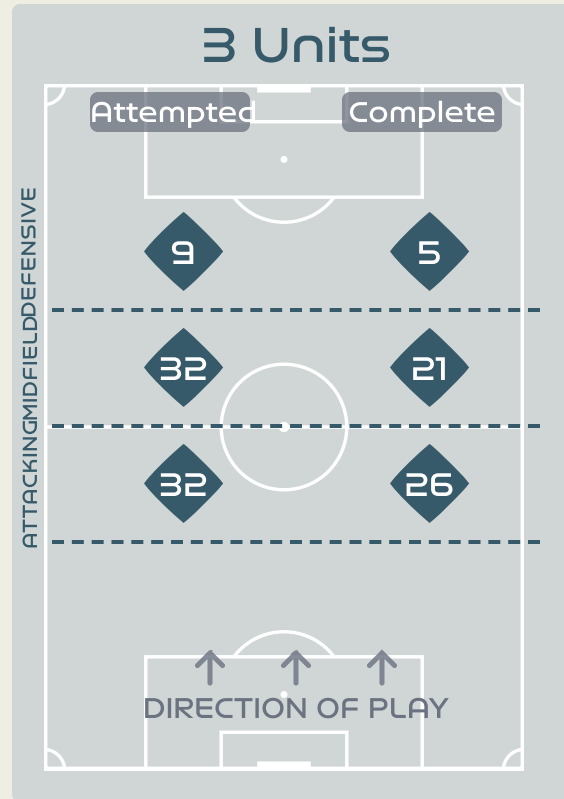

# In Possession Line Height & Team Length

Morocco

# Line Breaks

**Korea Republic**

Attempted Line Breaks

**106**

Attempted Line Breaks 1

Inside Shape 1

Outside Shape 0

Attempted Line Breaks 13

Inside Shape 39

Outside Shape 34

Attempted Line Breaks 32

Inside Shape 25

Outside Shape 7