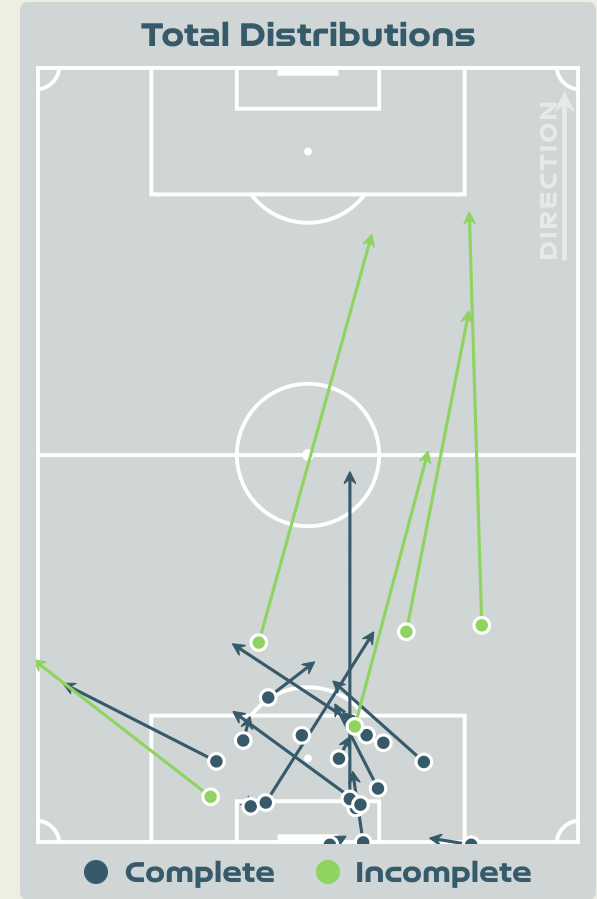

Goalkeeping Distribution

Korea Republic