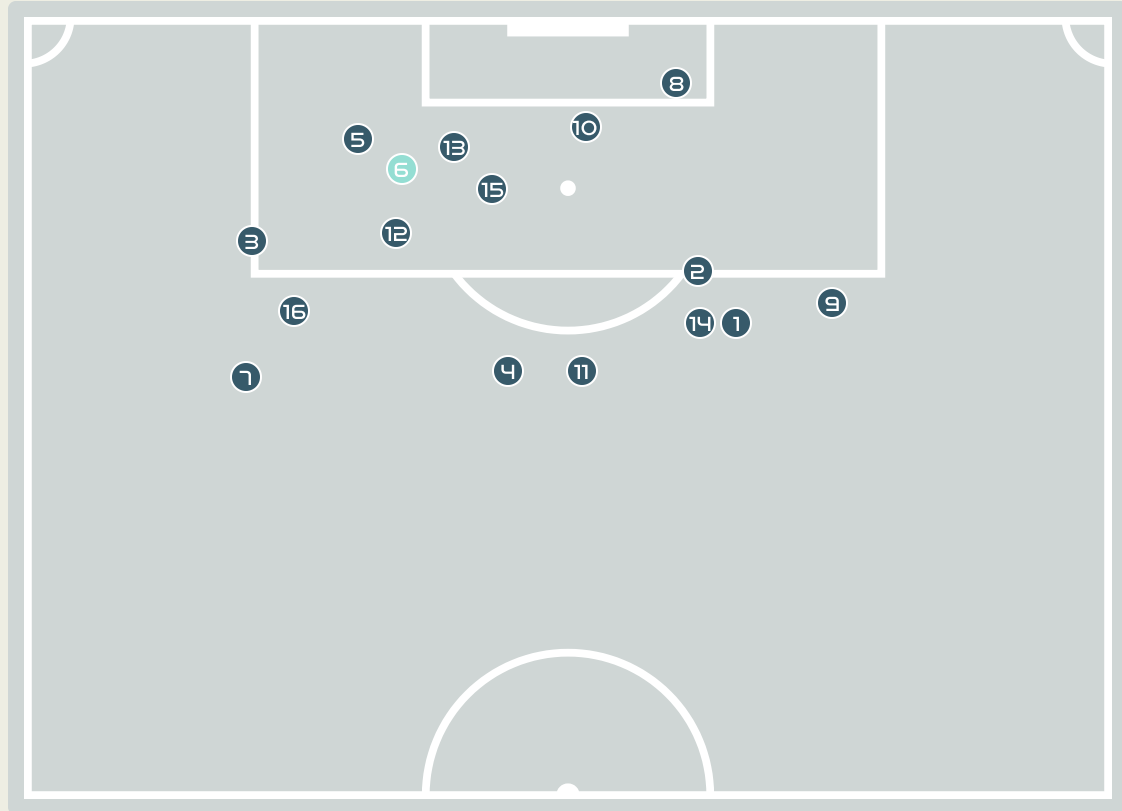

Goal Prevention

Total Attempts on Goal Faced	Total Goal Interventions	Save & Retain	Deflect & Retain	Save & Deflect	Save Attempt	No Save Attempt
17	1	1	0	0	0	16