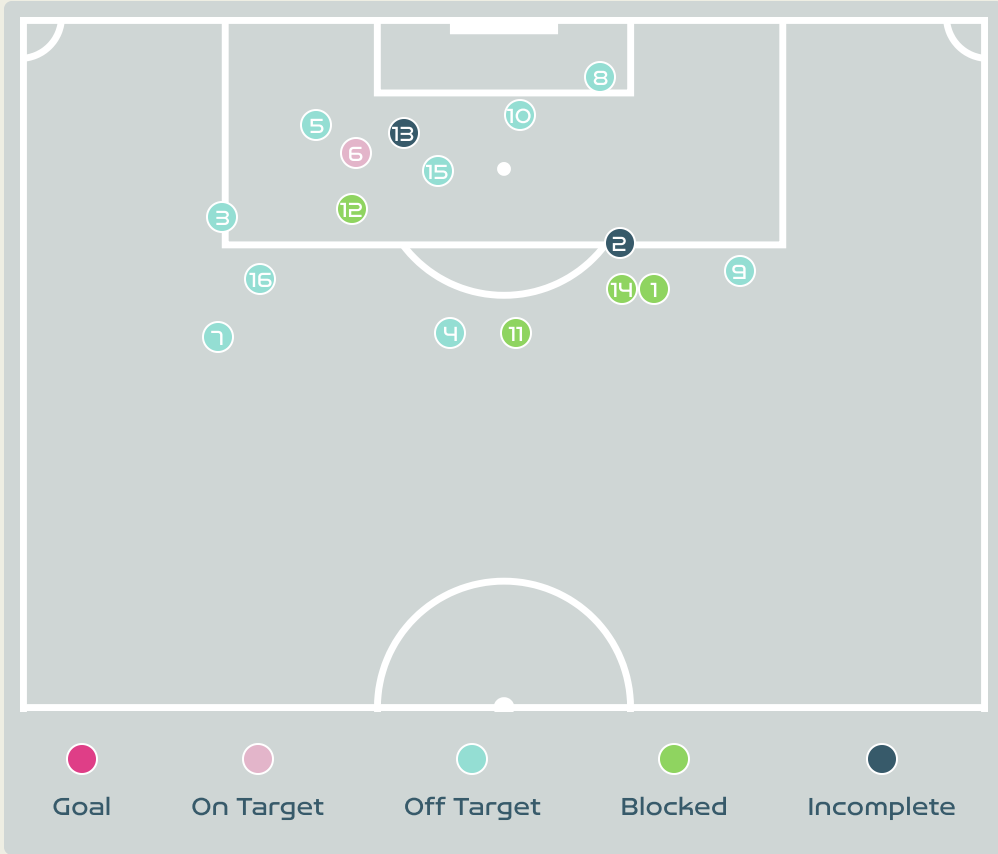

# Attempts at Goal

Korea Republic

Key	Outcome	Shots
●	Goals	0
●	On Target	1
●	Off Target	9
●	Blocked	4
●	Incomplete	2