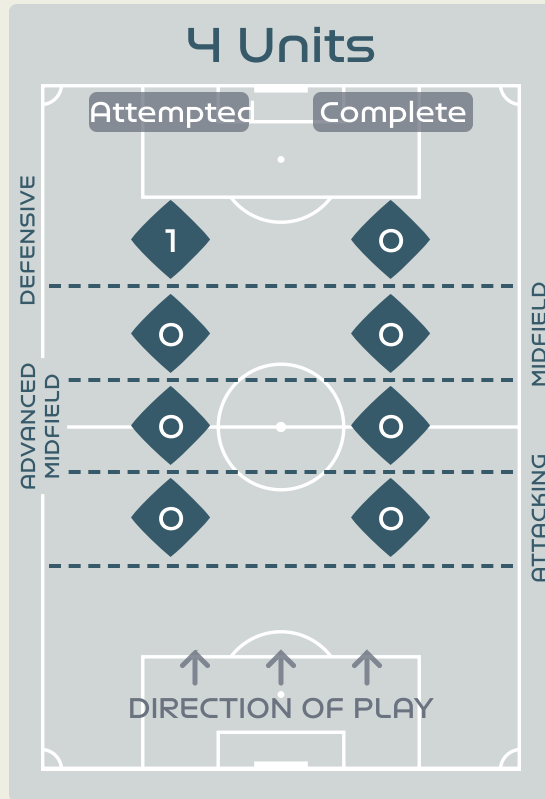

# In Possession Line Height & Team Length

Korea Republic

# In Possession Line Height & Team Length

Morocco

# Line Breaks

**Korea Republic**

Attempted Line Breaks

**106**

Attempted Line Breaks 1

Inside Shape 1

Outside Shape 0

Attempted Line Breaks 13