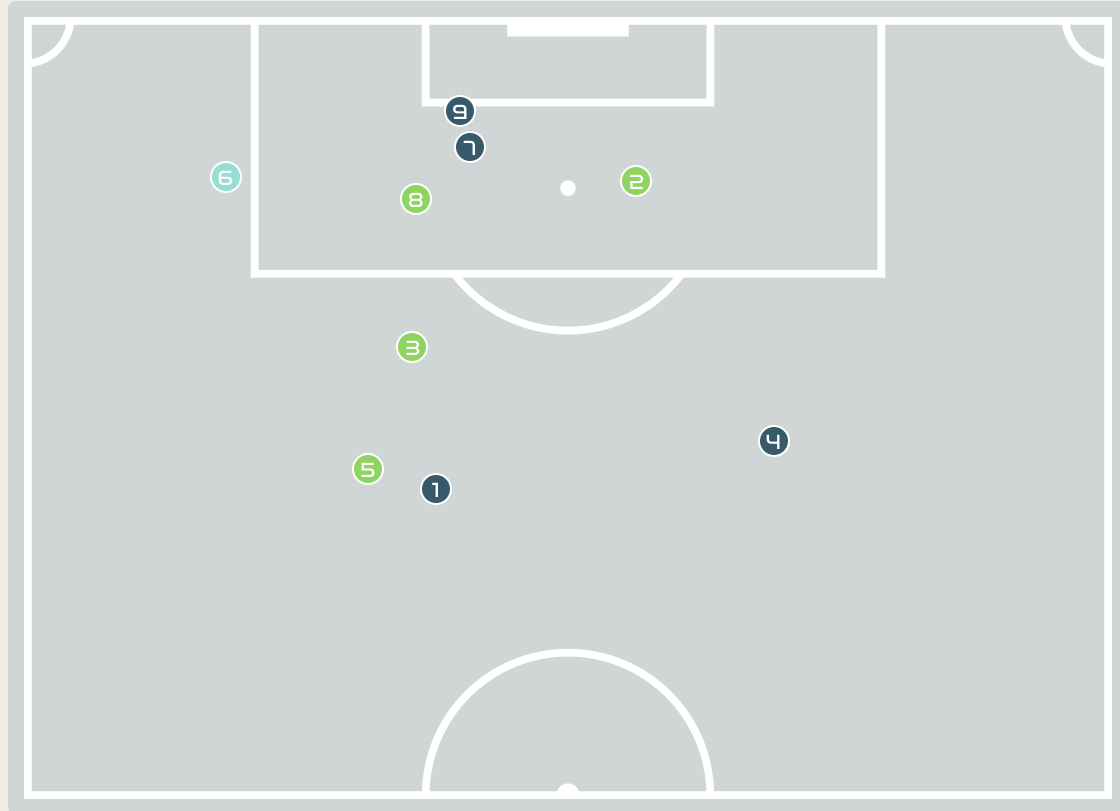

Goal Prevention

Korea Republic

- Deflect and Retain
- Save and Deflect
- Save and Retain
- No Save Attempt
- Save Attempt

Intervention Type

- Deflect & Retain
- Save & Deflect
- Save & Retain
- No Save Attempt
- Save Attempt

Intervention Body Type

- Head
- Hands
- Upper Body
- Lower Body
- Feet

10

Total Attempts on Goal Faced

50

Save %

Total Attempts on Goal Faced	Total Goal Interventions	Save & Retain	Deflect & Retain	Save & Deflect	Save Attempt	No Save Attempt
10	1	1	0	0	4	5