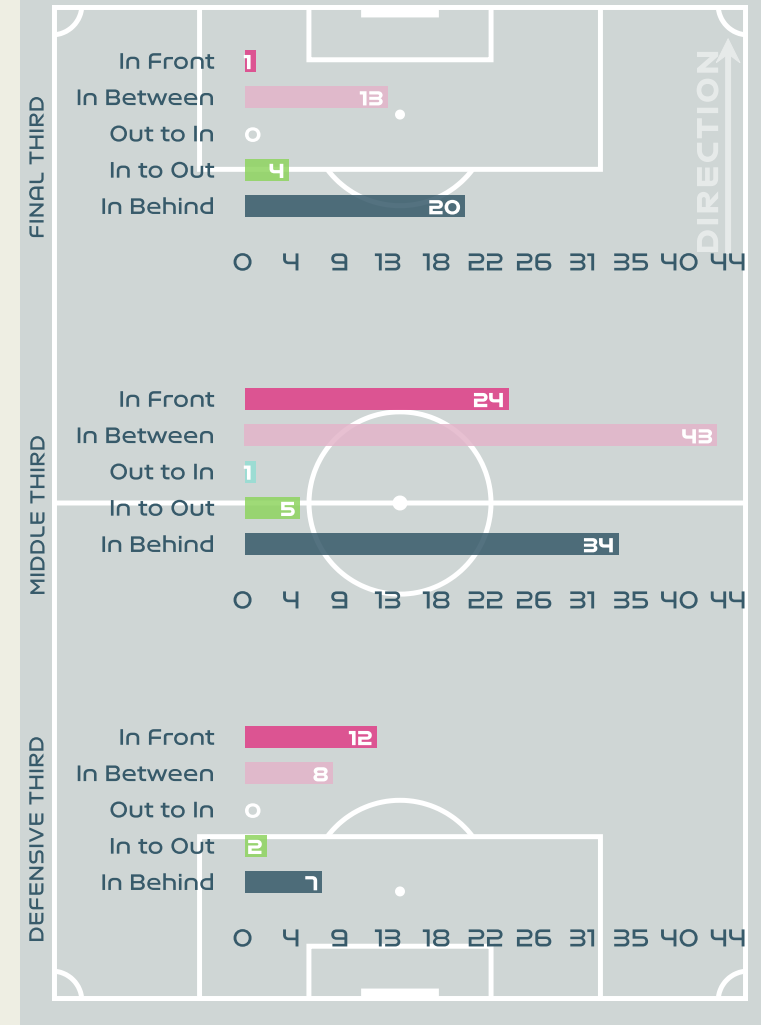

Movement Types Pitch Third