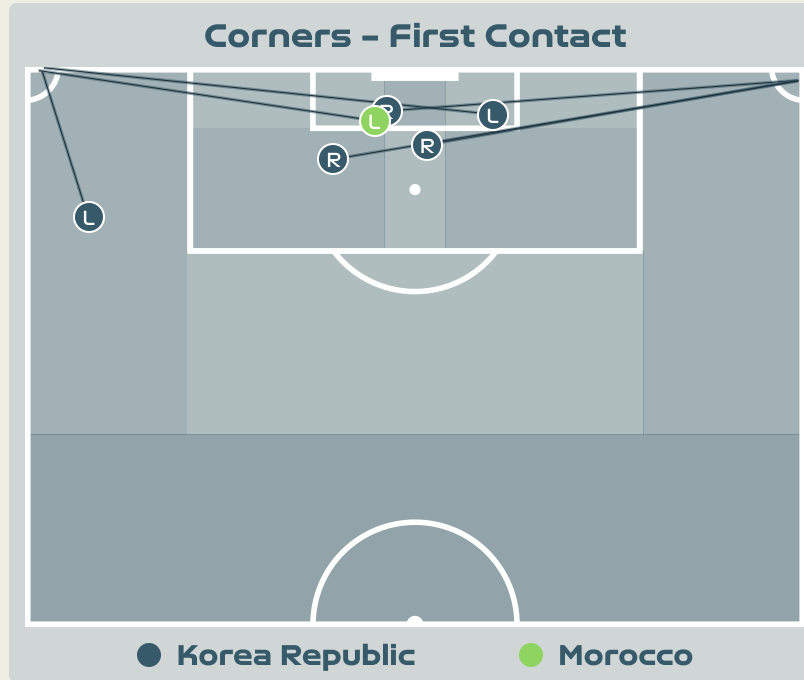

Set Plays - Corners

59

Total Set Plays

14

Total Free Kicks

0

Total Penalties

6

Total Corners

39

Total Throw Ins

First Contacts on Korea Republic Crosses

5

By Korea Republic

1

By Morocco

Korea Republic

Delivery Type	From Left Side	From Right Side	Total
Direct to Area	2	3	5
Short	1	0	1
Edge of Penalty Area	0	0	0

Delivery Style	Total
Inswing	1
Outswing	0
Driven	0

Top 5 Player First Contacts		
Player	Team	Total
CHO Sohyun	Korea Republic	2
HONG Hyeji	Korea Republic	1
JI Soyun	Korea Republic	1
PARK Eunsun	Korea Republic	1
BENZINA Nouhaila	Morocco	1

Free Kicks	
Type	Total
Direct	14
Direct (on target)	0
Direct (off target)	1
Indirect	0