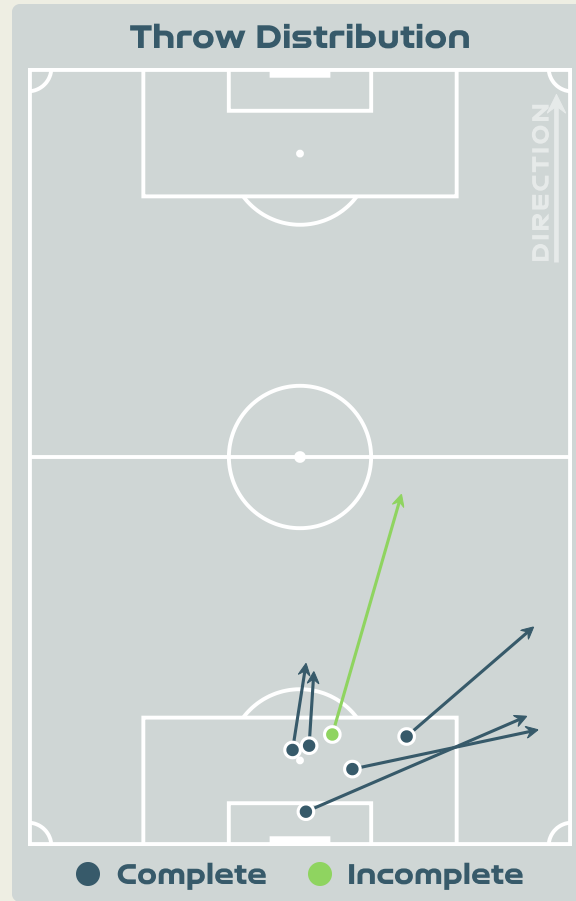

Most Direct Pressures

16

GEYORO Grace
RIGHT CENTRE MIDFIELD

Most Direct Pressures

9

ANTONIA
RIGHT BACK

GOALKEEPING

France v Brazil

Goalkeeping Involvement

France GK Involvement Timeline

51
Total Involvements

Brazil GK Involvement Timeline

53
Total Involvements

Goalkeeping Distribution

Goalkeeping Distribution

Goal Prevention