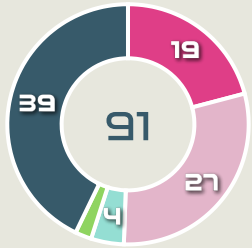

Movement to Receive

Movement Types by Phase

Final Third Phase

Progression Phase

Build Up Phase

All Movement Types

- In Front
- In Between
- Out to In
- In to Out
- In Behind

Top Ranked Players

Type	Player	Movements
In Front	6 TOLETTI Sandie	10
In Between	6 TOLETTI Sandie	11
Out to In	6 TOLETTI Sandie	2
In to Out	11 DIANI Kadidiatou	4
In Behind	11 DIANI Kadidiatou	16

Movement Types Pitch Third