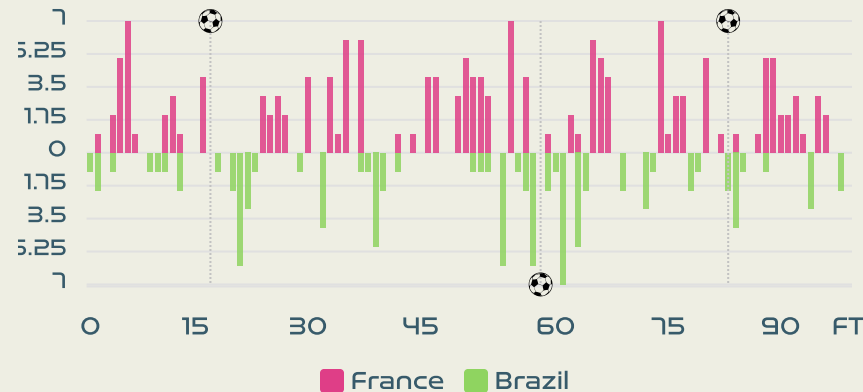

Distribution in the Final Third