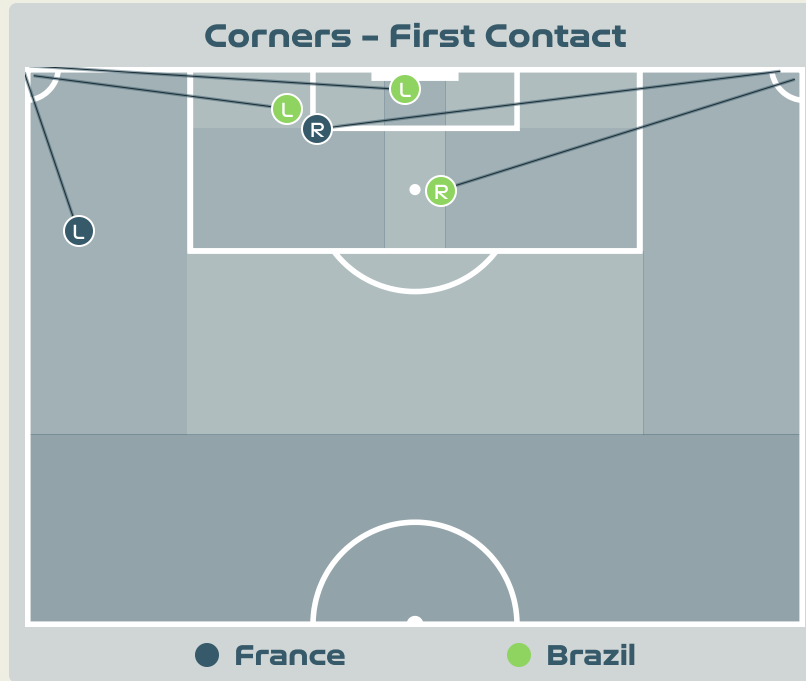

Aerial Control

Delivery Types Faced

Total	In Swing	Out Swing	Driven	Lofted	Cutback	Push
14	1	2	1	8	0	2

Aerial Control

Delivery Types Faced

Total	In Swing	Out Swing	Driven	Lofted	Cutback	Push
22	3	1	4	9	3	2

SET PLAYS

France v Brazil

Set Plays - Corners

57

Total Set Plays

10

Total Free Kicks

0

Total Penalties

5

Total Corners

42

Total Throw Ins

Delivery Type	From Left Side	From Right Side	Total
Direct to Area	1	2	3
Short	2	0	2
Edge of Penalty Area	0	0	0

Delivery Style	Total
Inswing	1
Outswing	1
Driven	0