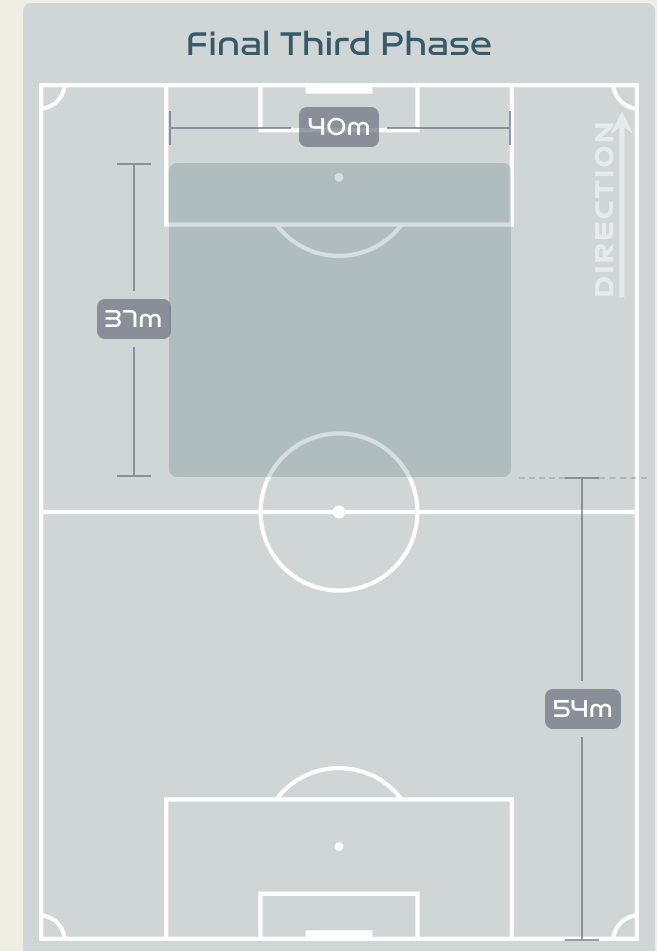

Phases of Play

IN POSSESSION

OUT OF POSSESSION

IN POSSESSION

France v Brazil

In Possession Line Height & Team Length

In Possession Line Height & Team Length

Line Breaks

Attempted Line Breaks

138

Attempted Line Breaks 4

Inside Shape	1
Outside Shape	3

Attempted Line Breaks 99

Inside Shape	70
Outside Shape	29

Attempted Line Breaks 35

Inside Shape	25
Outside Shape	10