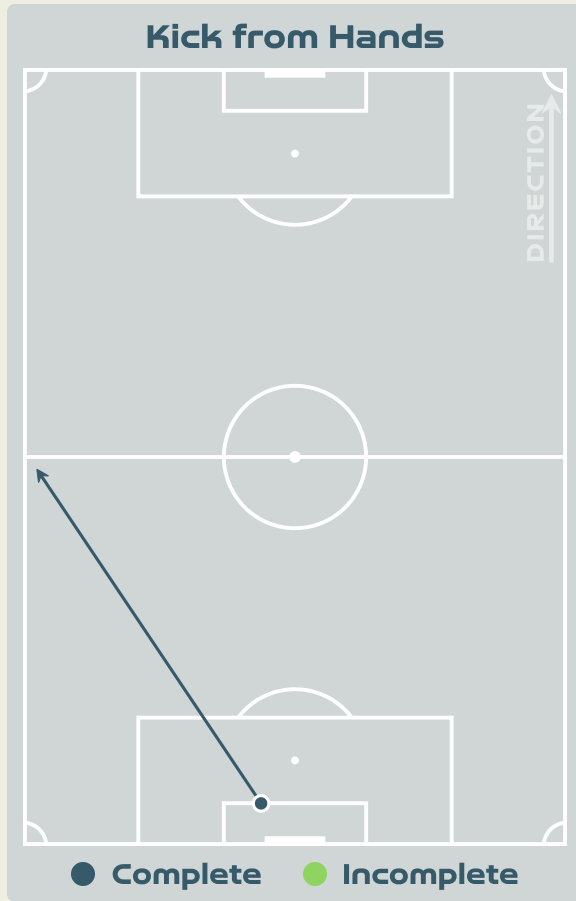

Goalkeeping Distribution