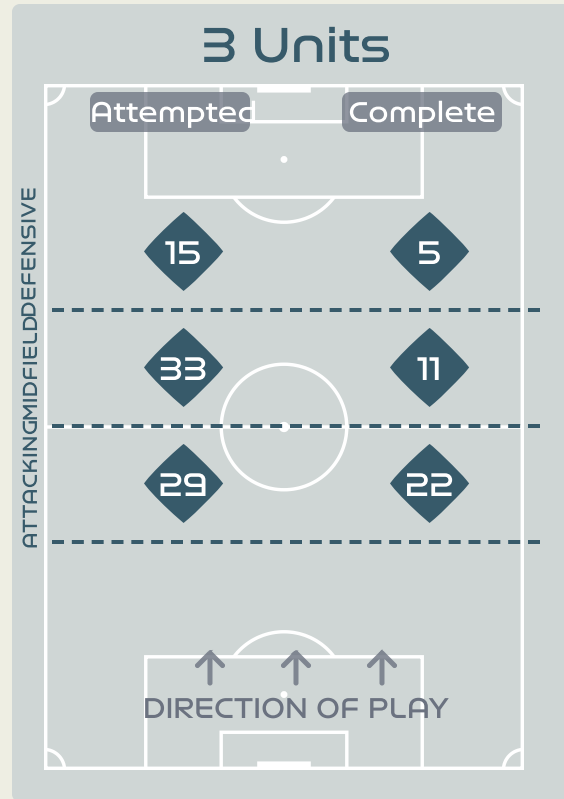

Line Breaks

Brazil

Attempted Line Breaks

116

Attempted Line Breaks 3
 Inside Shape 3
 Outside Shape 0

Attempted Line Breaks 77
 Inside Shape 60
 Outside Shape 17

Attempted Line Breaks 36
 Inside Shape 30
 Outside Shape 6

Line Breaks

					4 Units				3 Units			2 Units		Direction			Distribution Type		
#	Player	Line Breaks Attempted	Line Breaks Completed	Line Break Completion %	Attacking Line	Attacking Midfield Line	Midfield Line	Defensive Line	Attacking Line	Midfield Line	Defensive Line	Midfield Line	Defensive Line	Through	Around	Over	Pass	Cross	Ball Progression
16	PEYRAUD-MAGNIN Pauline	22	6	27%	0	0	0	0	11	10	0	1	0	0	0	22	22	0	0
2	LAKRAR Maelle	9	6	66%	0	0	0	0	2	4	2	1	0	1	5	3	9	0	0
3	RENARD Wendie	11	6	54%	0	0	0	0	4	4	1	2	0	3	2	6	11	0	0
6	TOLETTI Sandie	11	9	81%	0	0	0	0	0	6	1	4	0	8	2	1	11	0	0
7	KARCHAOUI Sakina	18	8	44%	0	0	0	1	3	7	4	3	0	2	7	9	15	1	2
8	GEYORO Grace	12	11	91%	0	0	0	1	1	4	2	3	1	6	4	2	11	0	1
9	LE SOMMER Eugenie	6	5	83%	0	0	0	0	0	3	1	2	0	2	3	1	6	0	0
11	DIANI Kadidiatou	4	4	100%	0	0	0	1	0	1	2	0	0	0	1	3	3	0	1
13	BACHA Selma	11	7	63%	0	0	0	0	1	8	0	2	0	1	3	7	9	1	1
15	DALI Kenza	7	4	57%	0	0	0	0	0	4	1	1	1	1	4	2	7	0	0
22	PERISSET Eve	24	14	58%	0	1	0	0	2	8	2	10	1	7	3	14	24	0	0
17	LE GARREC Lea	0	0	0%	0	0	0	0	0	0	0	0	0	0	0	0	0	0	0
23	BECHO Vicki	3	2	66%	0	0	0	0	0	0	0	0	3	1	2	0	3	0	0