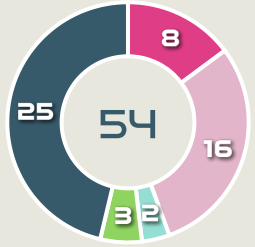

CENTRE FORWARD RIGHT

#	Player	Offers Made	Offers Received	% Made & Received
12	LETICIA	1	1	100%
2	ANTONIA	9	6	66.7%
4	RAFAELLE	0	0	0%
5	LUANA	21	8	38.1%
6	TAMIREZ	9	2	22.2%
9	DEBINHA	60	10	16.7%
11	ADRIANA	43	13	30.2%
14	LAUREN	24	5	20.8%
17	ARY BORGES	52	16	30.8%
18	GEYSE	39	5	12.8%
21	KEROLIN	54	15	27.8%
7	ANDRESSA	15	3	20%
8	ANA VITORIA	12	2	16.7%
10	MARTA	9	0	0%
16	BIA ZANERATTO	5	2	40%
19	MONICA	7	3	42.9%

Offers Made Inside Shape

Offers Made Outside Shape

150

Offers Made in Final Third

158

Offers Made in Middle Third

52

Offers Made in Defensive Third

Movement to Receive

Movement Types by Phase

Final Third Phase

Progression Phase

Build Up Phase

All Movement Types

- In Front
- In Between
- Out to In
- In to Out
- In Behind

Top Ranked Players