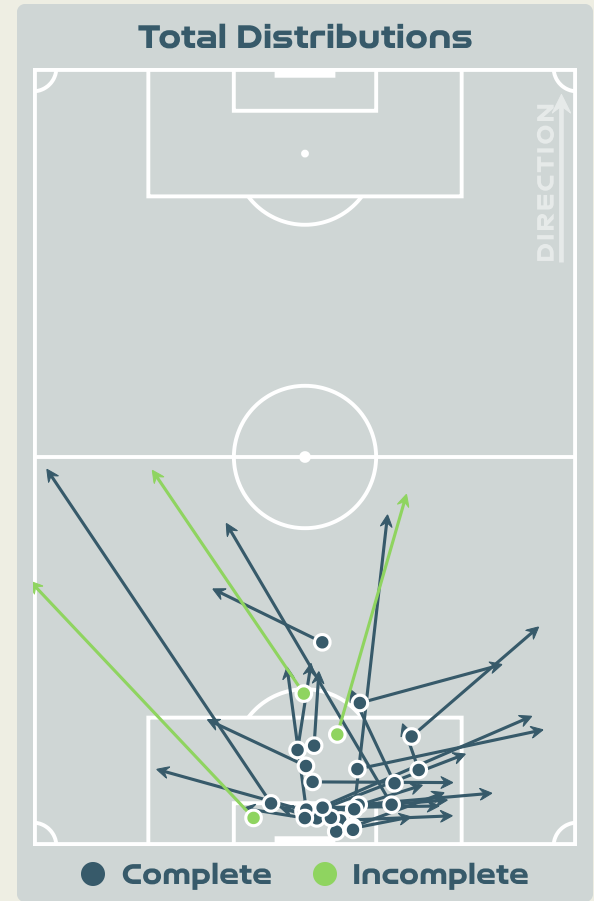

Most Direct Pressures

16

GEYORO Grace
RIGHT CENTRE MIDFIELD

Most Direct Pressures

9

ANTONIA
RIGHT BACK

GOALKEEPING

France v Brazil

Goalkeeping Involvement

France GK Involvement Timeline

51
Total Involvements

Brazil GK Involvement Timeline

53
Total Involvements

Goalkeeping Distribution

Goalkeeping Distribution

Goal Prevention