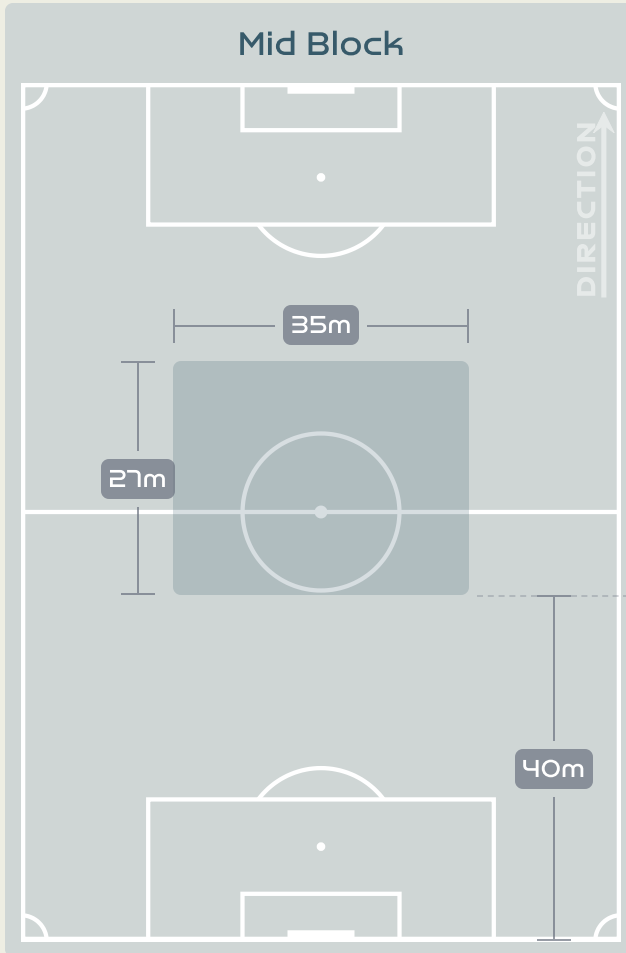

Defensive Actions

Blocks

Possession Contests

Most Possession Regains

13
RAFAELLE
LEFT CENTRE BACK

#	Player	Total Possession Regains
12	LETICIA	6
2	ANTONIA	5
4	RAFAELLE	13
5	LUANA	10
6	TAMIRES	13
9	DEBINHA	5
11	ADRIANA	3
14	LAUREN	2
17	ARY BORGES	6
18	GEYSE	1
21	KEROLIN	0
7	ANDRESSA	2
8	ANA VITORIA	0
10	MARTA	1
16	BIA ZANERATTO	3
19	MONICA	1

Defensive Line Height & Team Length

Defensive Line Height & Team Length

Defensive Pressure

200	Total Pressures	236
72	Direct Pressures	76
1.18s	Avg Pressure Duration	1.52s
104	Forced Turnovers	82
7.45s	Ball Recovery Time	8.68s
71	Pushing on into Pressing	75
169	Pushing on	166
40	Pressing Direction Inside	34
96	Pressing Direction Outside	133