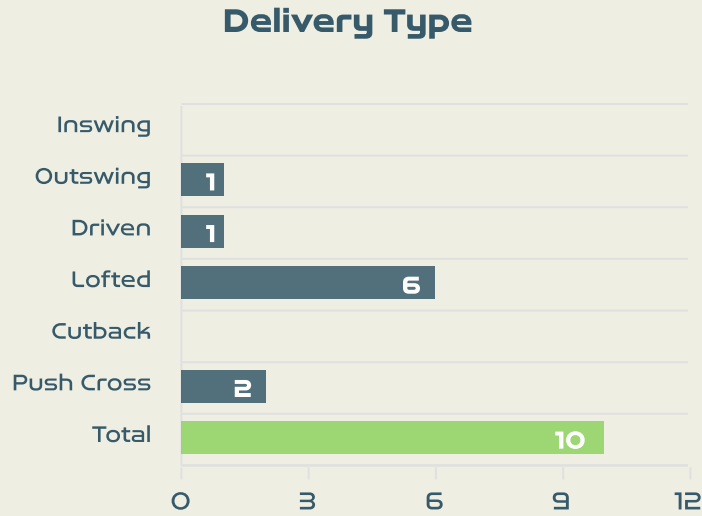

Attempted

18

Completed

3

Most Crosses Attempted

5

DIANI Kadidiatou
RIGHT WINGER

Crosses (Open Play)

#	Player	Inswing	Outswing	Driven	Lofted	Cutback	Push Cross	Total Attempted
12	LETICIA	0	0	0	0	0	0	0
2	ANTONIA	0	0	1	2	0	0	3
4	RAFAELLE	0	0	0	0	0	0	0
5	LUANA	0	0	0	0	0	0	0
6	TAMIRES	0	1	0	1	0	0	2
9	DEBINHA	0	0	0	2	0	0	2
11	ADRIANA	0	0	0	0	0	1	1
14	LAUREN	0	0	0	0	0	0	0
17	ARY BORGES	0	0	0	0	0	0	0
18	GEYSE	0	0	0	1	0	0	1
21	KEROLIN	0	0	0	0	0	0	0
7	ANDRESSA	0	0	0	0	0	0	0
8	ANA VITORIA	0	0	0	0	0	0	0
10	MARTA	0	0	0	0	0	0	0
16	BIA ZANERATTO	0	0	0	0	0	0	0
19	MONICA	0	0	0	0	0	1	1