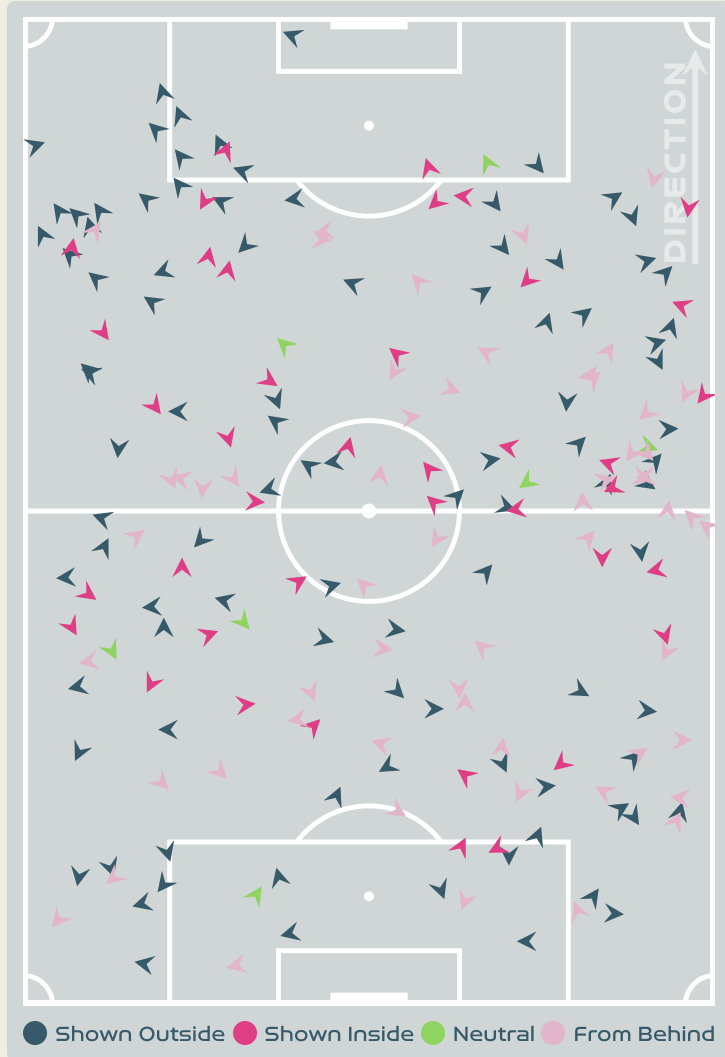

Defensive Actions

Blocks

Possession Contests

Most Possession Regains

13
RAFAELLE
LEFT CENTRE BACK

#	Player	Total Possession Regains
12	LETICIA	6
2	ANTONIA	5
4	RAFAELLE	13
5	LUANA	10
6	TAMIRES	13
9	DEBINHA	5
11	ADRIANA	3
14	LAUREN	2
17	ARY BORGES	6
18	GEYSE	1
21	KEROLIN	0
7	ANDRESSA	2
8	ANA VITORIA	0
10	MARTA	1
16	BIA ZANERATTO	3
19	MONICA	1

Defensive Line Height & Team Length

Defensive Line Height & Team Length

Defensive Pressure

200	Total Pressures	236
72	Direct Pressures	76
1.18s	Avg Pressure Duration	1.52s
104	Forced Turnovers	82
7.45s	Ball Recovery Time	8.68s
71	Pushing on into Pressing	75
169	Pushing on	166
40	Pressing Direction Inside	34
96	Pressing Direction Outside	133