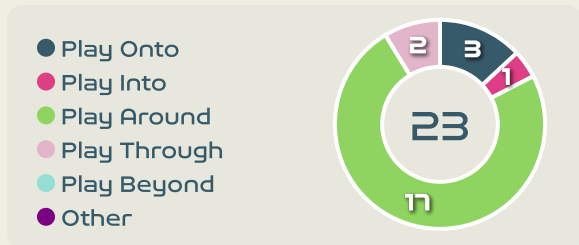

Goalkeeping Involvement

France GK Involvement Timeline

51
Total Involvements

Brazil GK Involvement Timeline

53
Total Involvements

Goalkeeping Distribution

Goalkeeping Distribution

Goal Prevention

Total Attempts on Goal Faced	Total Goal Interventions	Save & Retain	Deflect & Retain	Save & Deflect	Save Attempt	No Save Attempt
11	1	1	0	0	1	9

Goal Prevention

17
Total Attempts on Goal Faced

67
Save %

Total Attempts on Goal Faced	Total Goal Interventions	Save & Retain	Deflect & Retain	Save & Deflect	Save Attempt	No Save Attempt
17	4	2	0	2	2	10