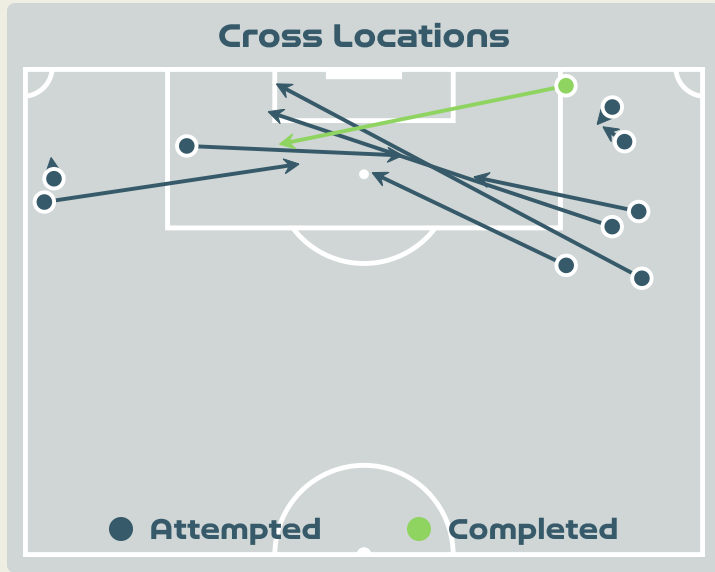

Attempted

18

Completed

3

Most Crosses Attempted

5

DIANI Kadidiatou
RIGHT WINGER

Crosses (Open Play)

#	Player	Inswing	Outswing	Driven	Lofted	Cutback	Push Cross	Total Attempted
12	LETICIA	0	0	0	0	0	0	0
2	ANTONIA	0	0	1	2	0	0	3
4	RAFAELLE	0	0	0	0	0	0	0
5	LUANA	0	0	0	0	0	0	0
6	TAMIRES	0	1	0	1	0	0	2
9	DEBINHA	0	0	0	2	0	0	2
11	ADRIANA	0	0	0	0	0	1	1
14	LAUREN	0	0	0	0	0	0	0
17	ARY BORGES	0	0	0	0	0	0	0
18	GEYSE	0	0	0	1	0	0	1
21	KEROLIN	0	0	0	0	0	0	0
7	ANDRESSA	0	0	0	0	0	0	0
8	ANA VITORIA	0	0	0	0	0	0	0
10	MARTA	0	0	0	0	0	0	0
16	BIA ZANERATTO	0	0	0	0	0	0	0
19	MONICA	0	0	0	0	0	1	1