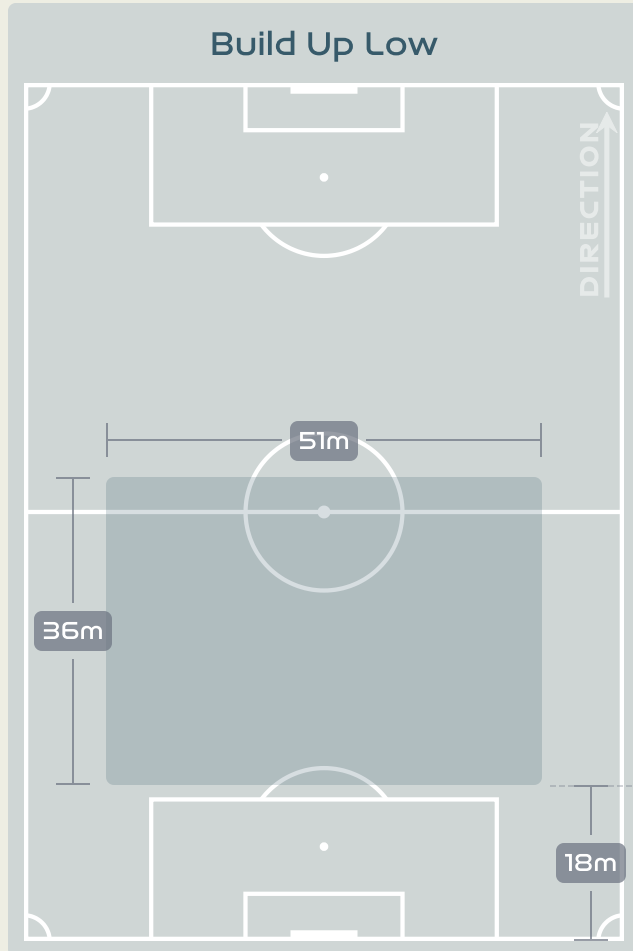

Phases of Play

IN POSSESSION

OUT OF POSSESSION

IN POSSESSION

France v Brazil

In Possession Line Height & Team Length

In Possession Line Height & Team Length

Line Breaks

Attempted Line Breaks

138

Attempted Line Breaks 4

Inside Shape	1
Outside Shape	3

Attempted Line Breaks 99

Inside Shape	70
Outside Shape	29

Attempted Line Breaks 35

Inside Shape	25
Outside Shape	10