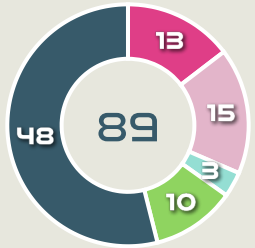

CENTRE FORWARD RIGHT

#	Player	Offers Made	Offers Received	% Made & Received
12	LETICIA	1	1	100%
2	ANTONIA	9	6	66.7%
4	RAFAELLE	0	0	0%
5	LUANA	21	8	38.1%
6	TAMIREZ	9	2	22.2%
9	DEBINHA	60	10	16.7%
11	ADRIANA	43	13	30.2%
14	LAUREN	24	5	20.8%
17	ARY BORGES	52	16	30.8%
18	GEYSE	39	5	12.8%
21	KEROLIN	54	15	27.8%
7	ANDRESSA	15	3	20%
8	ANA VITORIA	12	2	16.7%
10	MARTA	9	0	0%
16	BIA ZANERATTO	5	2	40%
19	MONICA	7	3	42.9%

Offers Made Inside Shape

Offers Made Outside Shape

150

Offers Made in Final Third

158

Offers Made in Middle Third

52

Offers Made in Defensive Third

Movement to Receive

Movement Types by Phase

Final Third Phase

Progression Phase

Build Up Phase

All Movement Types

- In Front
- In Between
- Out to In
- In to Out
- In Behind

Top Ranked Players