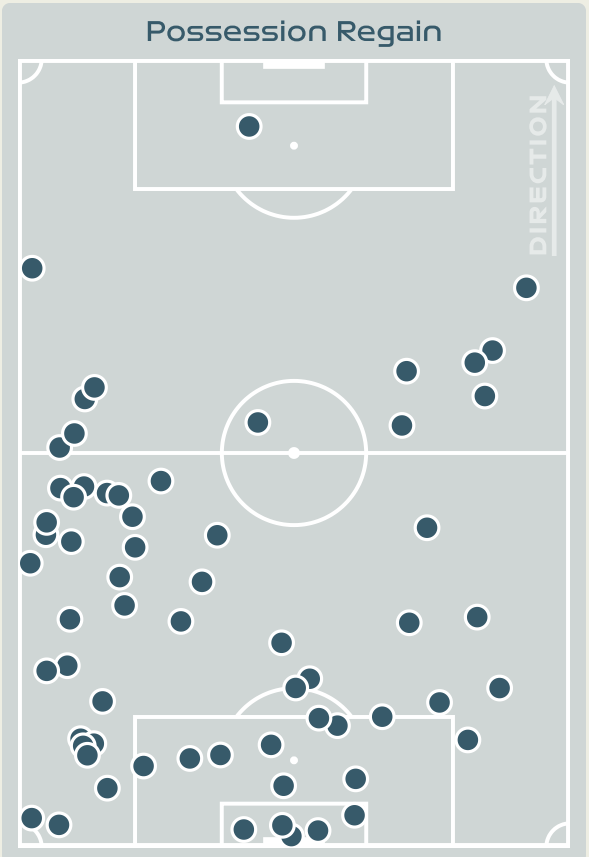

Type	Player	Movements
In Front	21 KEROLIN	22
In Between	21 KEROLIN	21
Out to In	17 ARY BORGES	7
In to Out	18 GEYSE	4
In Behind	9 DEBINHA	36

Movement Types Pitch Third

OUT OF POSSESSION

France v Brazil

Defensive Actions

Blocks

Possession Contests

Most Possession Regains

11
PERISSET Eve
RIGHT BACK

#	Player	Total Possession Regains
16	PEYRAUD-MAGNIN Pauline	6
2	LAKRAR Maelle	8
3	RENARD Wendie	5
6	TOLETTI Sandie	8
7	KARCHAOUI Sakina	7
8	GEYORO Grace	6
9	LE SOMMER Eugenie	2
11	DIANI Kadidiatou	4
13	BACHA Selma	6
15	DALI Kenza	2
22	PERISSET Eve	11
17	LE GARREC Lea	1
23	BECHO Vicki	2

Defensive Actions

Blocks

Possession Contests

Most Possession Regains

13
RAFAELLE
LEFT CENTRE BACK

#	Player	Total Possession Regains
12	LETICIA	6
2	ANTONIA	5
4	RAFAELLE	13
5	LUANA	10
6	TAMIRES	13
9	DEBINHA	5
11	ADRIANA	3
14	LAUREN	2
17	ARY BORGES	6
18	GEYSE	1
21	KEROLIN	0
7	ANDRESSA	2
8	ANA VITORIA	0
10	MARTA	1
16	BIA ZANERATTO	3
19	MONICA	1