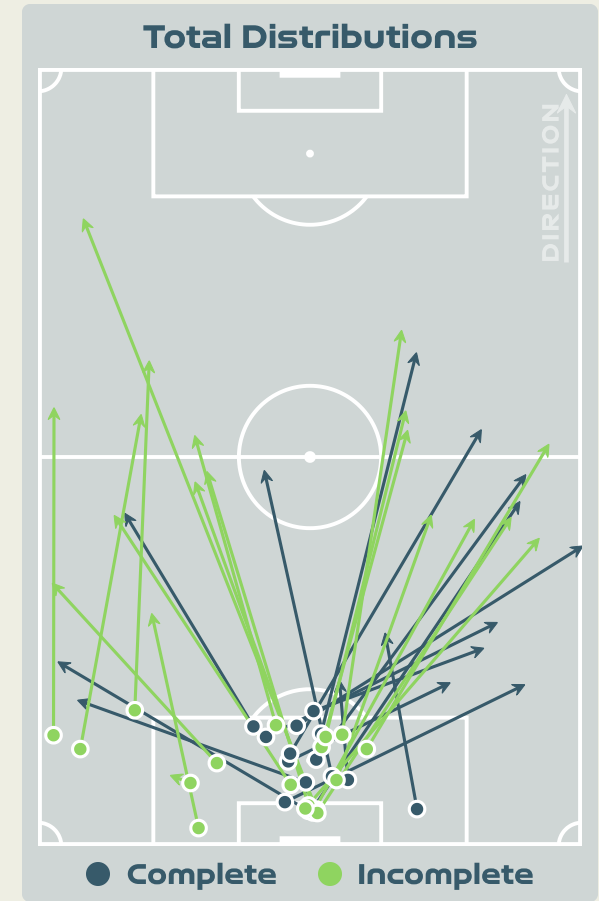

Most Direct Pressures

16

GEYORO Grace
RIGHT CENTRE MIDFIELD

Most Direct Pressures

9

ANTONIA
RIGHT BACK

GOALKEEPING

France v Brazil

Goalkeeping Involvement

France GK Involvement Timeline

51
Total Involvements

Brazil GK Involvement Timeline

53
Total Involvements

Goalkeeping Distribution

Goalkeeping Distribution

Goal Prevention