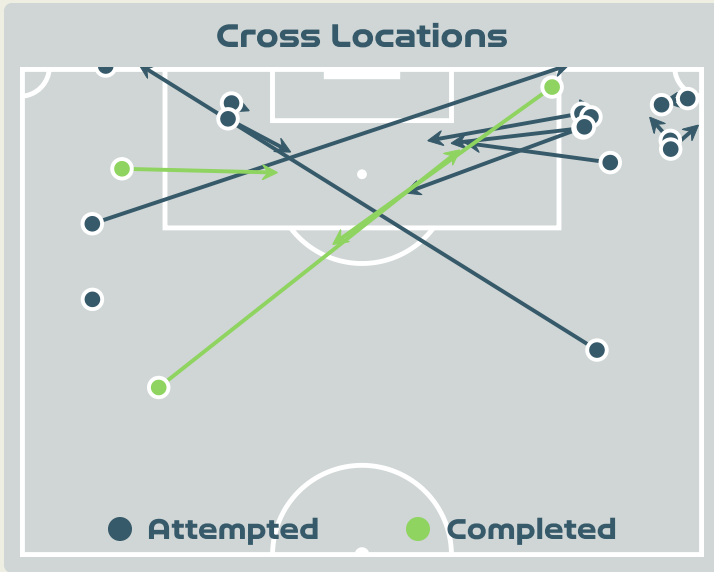

Crosses (Open Play)