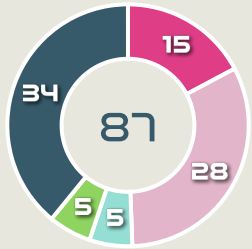

Movement to Receive

Movement Types by Phase

Final Third Phase

Progression Phase

Build Up Phase

All Movement Types

- In Front
- In Between
- Out to In
- In to Out
- In Behind

Top Ranked Players

Type	Player	Movements
In Front	6 TOLETTI Sandie	10
In Between	6 TOLETTI Sandie	11
Out to In	6 TOLETTI Sandie	2
In to Out	11 DIANI Kadidiatou	4
In Behind	11 DIANI Kadidiatou	16

Movement Types Pitch Third