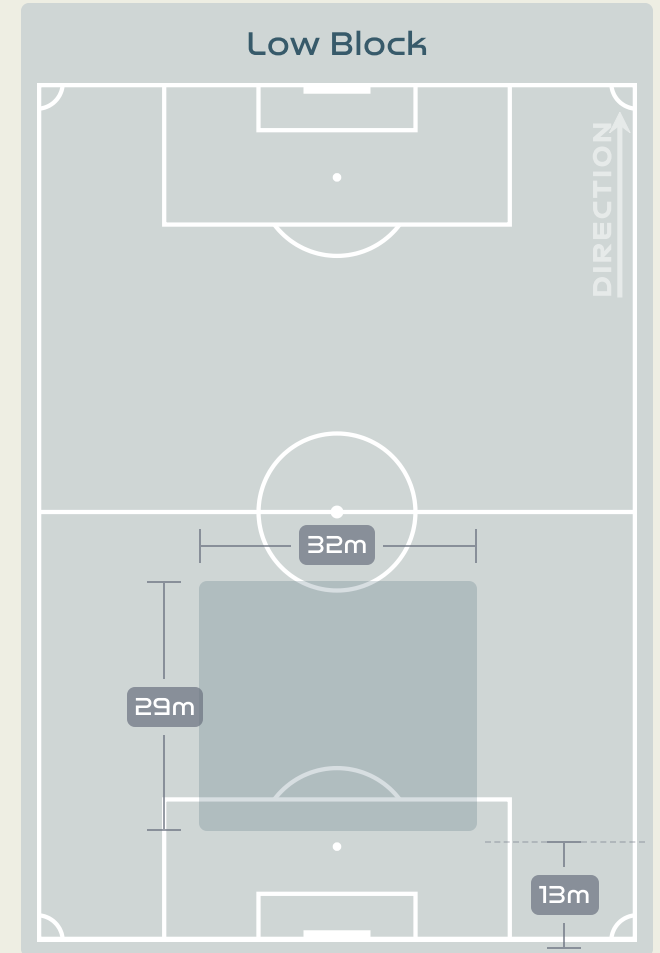

Defensive Actions

Blocks

Possession Contests

Most Possession Regains

13
RAFAELLE
LEFT CENTRE BACK

#	Player	Total Possession Regains
12	LETICIA	6
2	ANTONIA	5
4	RAFAELLE	13
5	LUANA	10
6	TAMIRES	13
9	DEBINHA	5
11	ADRIANA	3
14	LAUREN	2
17	ARY BORGES	6
18	GEYSE	1
21	KEROLIN	0
7	ANDRESSA	2
8	ANA VITORIA	0
10	MARTA	1
16	BIA ZANERATTO	3
19	MONICA	1

Defensive Line Height & Team Length

Defensive Line Height & Team Length

Defensive Pressure

200	Total Pressures	236
72	Direct Pressures	76
1.18s	Avg Pressure Duration	1.52s
104	Forced Turnovers	82
7.45s	Ball Recovery Time	8.68s
71	Pushing on into Pressing	75
169	Pushing on	166
40	Pressing Direction Inside	34
96	Pressing Direction Outside	133