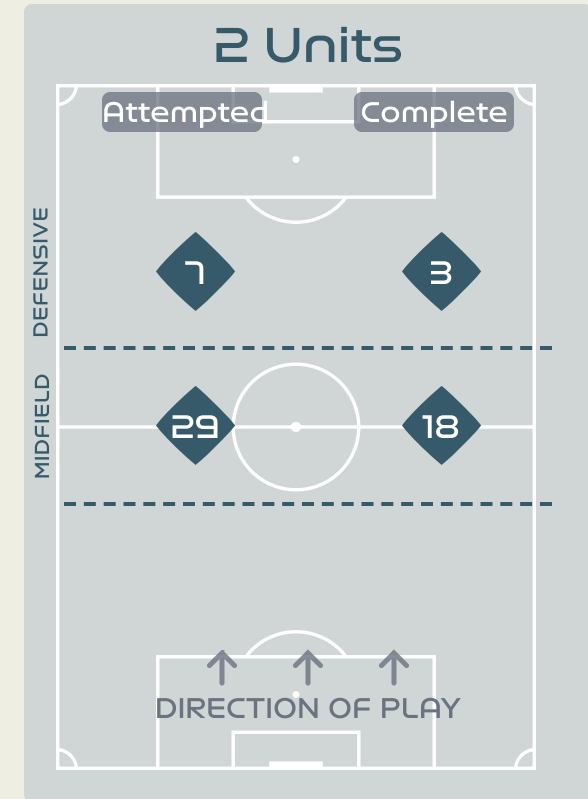

Line Breaks

Brazil

Attempted Line Breaks

116

Attempted Line Breaks 3
 Inside Shape 3
 Outside Shape 0

Attempted Line Breaks 77
 Inside Shape 60
 Outside Shape 17

Attempted Line Breaks 36
 Inside Shape 30
 Outside Shape 6

Line Breaks

					4 Units				3 Units			2 Units		Direction			Distribution Type		
#	Player	Line Breaks Attempted	Line Breaks Completed	Line Break Completion %	Attacking Line	Attacking Midfield Line	Midfield Line	Defensive Line	Attacking Line	Midfield Line	Defensive Line	Midfield Line	Defensive Line	Through	Around	Over	Pass	Cross	Ball Progression
16	PEYRAUD-MAGNIN Pauline	22	6	27%	0	0	0	0	11	10	0	1	0	0	0	22	22	0	0
2	LAKRAR Maelle	9	6	66%	0	0	0	0	2	4	2	1	0	1	5	3	9	0	0
3	RENARD Wendie	11	6	54%	0	0	0	0	4	4	1	2	0	3	2	6	11	0	0
6	TOLETTI Sandie	11	9	81%	0	0	0	0	0	6	1	4	0	8	2	1	11	0	0
7	KARCHAOUI Sakina	18	8	44%	0	0	0	1	3	7	4	3	0	2	7	9	15	1	2
8	GEYORO Grace	12	11	91%	0	0	0	1	1	4	2	3	1	6	4	2	11	0	1
9	LE SOMMER Eugenie	6	5	83%	0	0	0	0	0	3	1	2	0	2	3	1	6	0	0
11	DIANI Kadidiatou	4	4	100%	0	0	0	1	0	1	2	0	0	0	1	3	3	0	1
13	BACHA Selma	11	7	63%	0	0	0	0	1	8	0	2	0	1	3	7	9	1	1
15	DALI Kenza	7	4	57%	0	0	0	0	0	4	1	1	1	1	4	2	7	0	0
22	PERISSET Eve	24	14	58%	0	1	0	0	2	8	2	10	1	7	3	14	24	0	0
17	LE GARREC Lea	0	0	0%	0	0	0	0	0	0	0	0	0	0	0	0	0	0	0
23	BECHO Vicki	3	2	66%	0	0	0	0	0	0	0	0	3	1	2	0	3	0	0