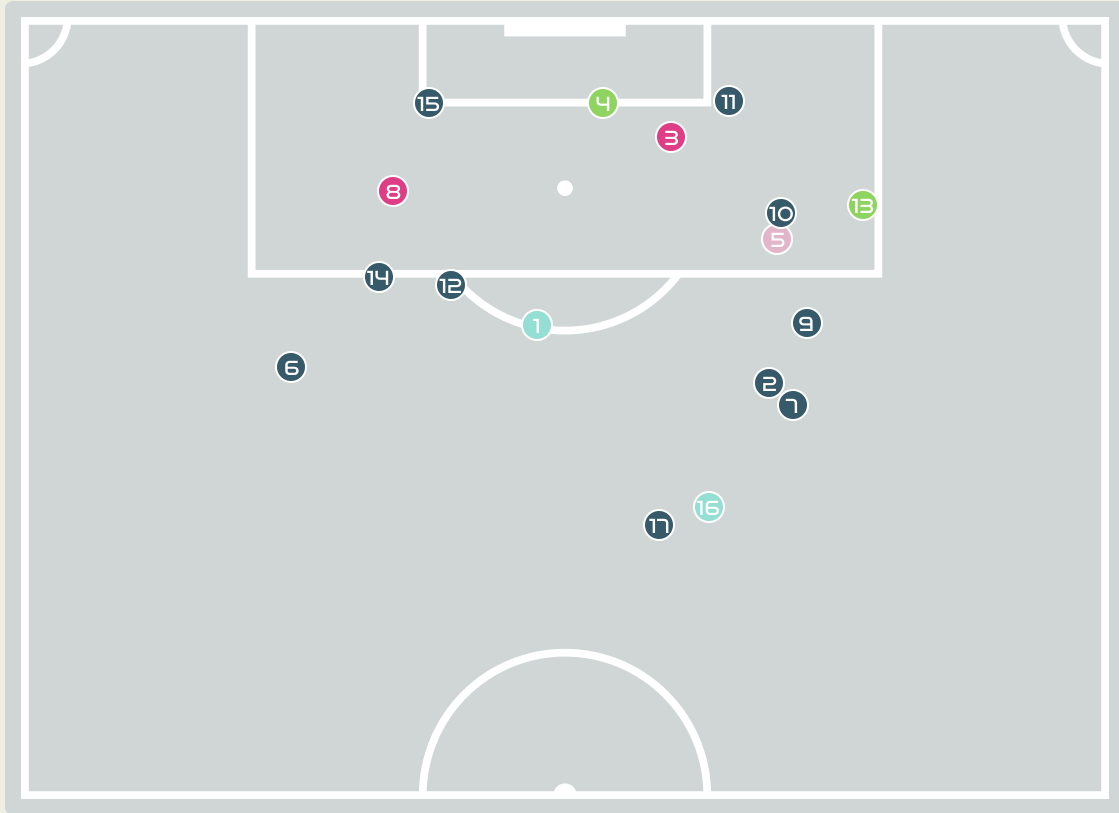

Most Direct Pressures

16

GEYORO Grace
RIGHT CENTRE MIDFIELD

Most Direct Pressures

9

ANTONIA
RIGHT BACK

GOALKEEPING

France v Brazil

Goalkeeping Involvement

France GK Involvement Timeline

51
Total Involvements

Brazil GK Involvement Timeline

53
Total Involvements

Goalkeeping Distribution

Goalkeeping Distribution

Goal Prevention

Total Attempts on Goal Faced	Total Goal Interventions	Save & Retain	Deflect & Retain	Save & Deflect	Save Attempt	No Save Attempt
11	1	1	0	0	1	9

Goal Prevention

17
Total Attempts on Goal Faced

67
Save %

Total Attempts on Goal Faced	Total Goal Interventions	Save & Retain	Deflect & Retain	Save & Deflect	Save Attempt	No Save Attempt
17	4	2	0	2	2	10