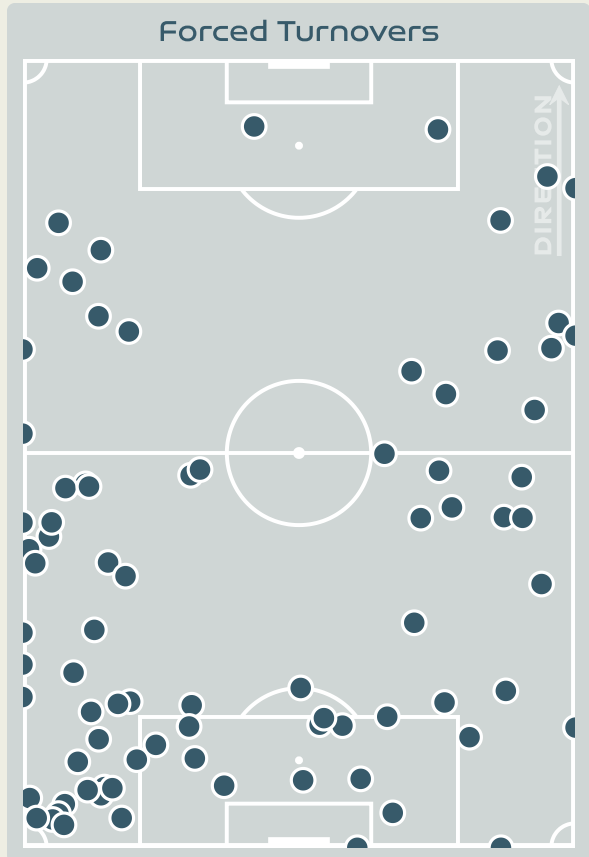

Defensive Actions

Blocks

Possession Contests

Most Possession Regains

13
RAFAELLE
LEFT CENTRE BACK

#	Player	Total Possession Regains
12	LETICIA	6
2	ANTONIA	5
4	RAFAELLE	13
5	LUANA	10
6	TAMIRES	13
9	DEBINHA	5
11	ADRIANA	3
14	LAUREN	2
17	ARY BORGES	6
18	GEYSE	1
21	KEROLIN	0
7	ANDRESSA	2
8	ANA VITORIA	0
10	MARTA	1
16	BIA ZANERATTO	3
19	MONICA	1