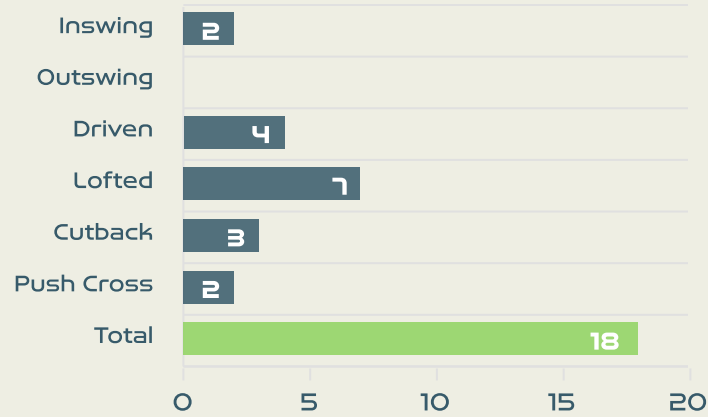

Delivery Type

#	Player	Inswing	Outswing	Driven	Lofted	Cutback	Push Cross	Total Attempted
16	PEYRAUD-MAGNIN Pauline	0	0	0	0	0	0	0
2	LAKRAR Maelle	0	0	0	0	0	0	0
3	RENARD Wendie	0	0	0	0	0	0	0
6	TOLETTI Sandie	1	0	0	0	0	0	1
7	KARCHAOUI Sakina	0	0	0	2	0	0	2
8	GEYORO Grace	0	0	0	0	0	0	0
9	LE SOMMER Eugenie	0	0	0	0	0	1	1
11	DIANI Kadidiatou	1	0	0	2	1	1	5
13	BACHA Selma	0	0	0	1	0	0	1
15	DALI Kenza	0	0	3	1	0	0	4
22	PERISSET Eve	0	0	0	1	0	0	1
17	LE GARREC Lea	0	0	1	0	0	0	1
23	BECHO Vicki	0	0	0	0	2	0	2