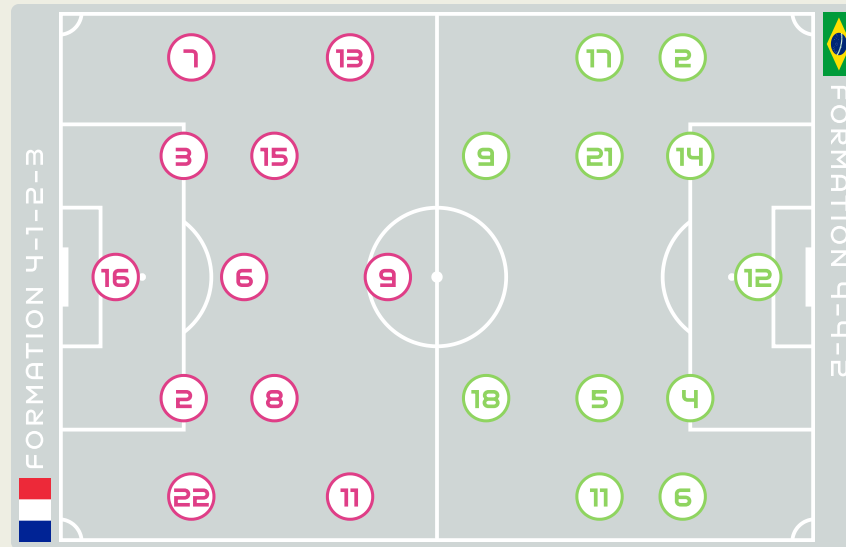

SUBSTITUTES

1	GK	DURAND Solene	
21	GK	PICAUD Constance	
4	MF	FAZER Laurina	
5	DF	DE ALMEIDA Elisa	
10	MF	MAJRI Amel	
12	FW	MATEO Clara	
14	DF	TOUNKARA Aissatou	
17	MF	LE GARREC Lea	87'
18	FW	ASSEYI Viviane	
19	FW	FELLER Naomie	
20	DF	CASCARINO Estelle	
23	FW	BECHO Vicki	65'