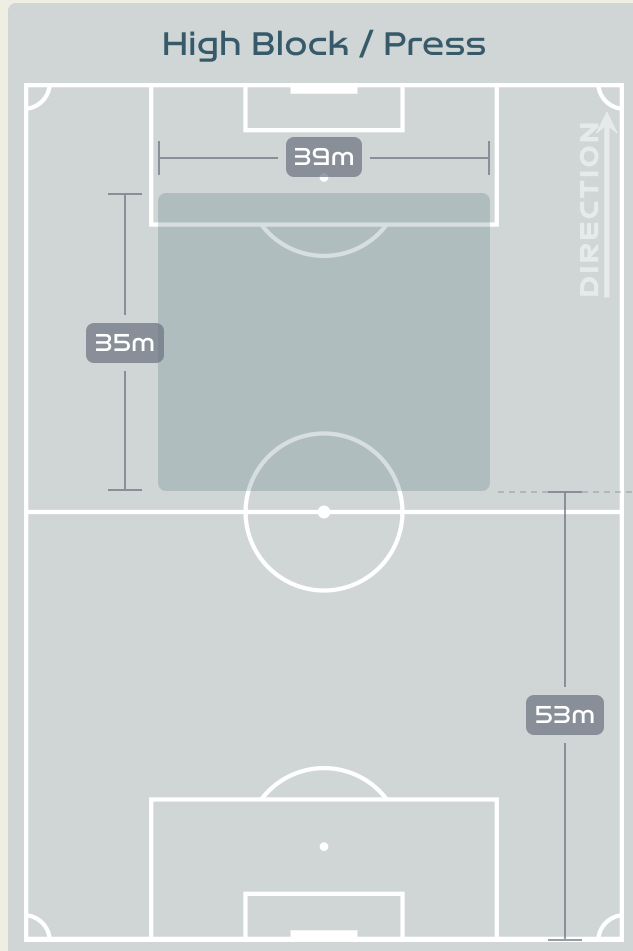

Defensive Actions

Blocks

Possession Contests

Most Possession Regains

13
RAFAELLE
LEFT CENTRE BACK

#	Player	Total Possession Regains
12	LETICIA	6
2	ANTONIA	5
4	RAFAELLE	13
5	LUANA	10
6	TAMIRES	13
9	DEBINHA	5
11	ADRIANA	3
14	LAUREN	2
17	ARY BORGES	6
18	GEYSE	1
21	KEROLIN	0
7	ANDRESSA	2
8	ANA VITORIA	0
10	MARTA	1
16	BIA ZANERATTO	3
19	MONICA	1

Defensive Line Height & Team Length

Defensive Line Height & Team Length

Defensive Pressure

200	Total Pressures	236
72	Direct Pressures	76
1.18s	Avg Pressure Duration	1.52s
104	Forced Turnovers	82
7.45s	Ball Recovery Time	8.68s
71	Pushing on into Pressing	75
169	Pushing on	166
40	Pressing Direction Inside	34
96	Pressing Direction Outside	133