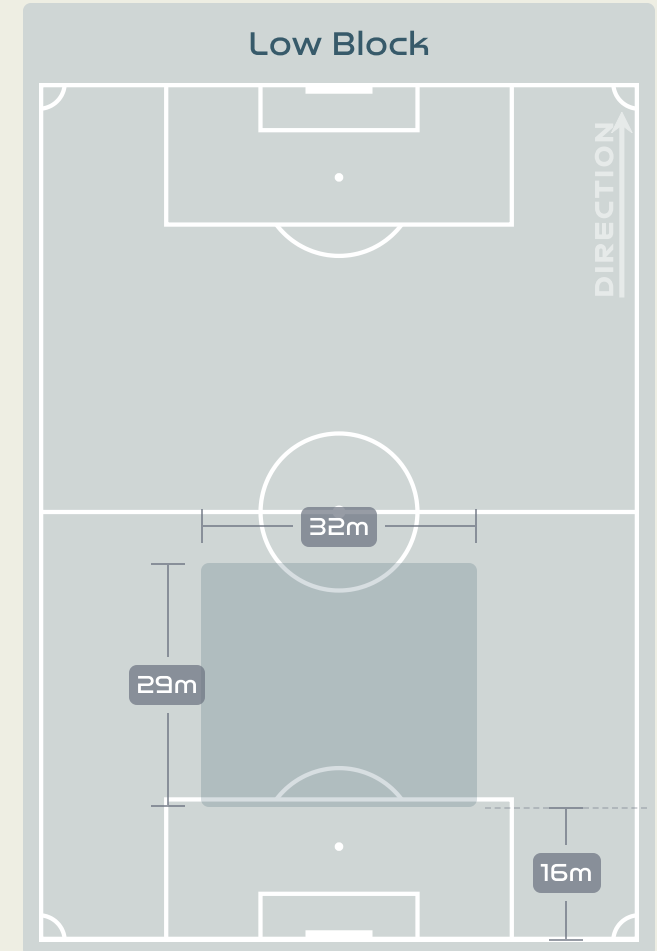

Defensive Actions

Blocks

Possession Contests

Most Possession Regains

13
RAFAELLE
LEFT CENTRE BACK

#	Player	Total Possession Regains
12	LETICIA	6
2	ANTONIA	5
4	RAFAELLE	13
5	LUANA	10
6	TAMIRES	13
9	DEBINHA	5
11	ADRIANA	3
14	LAUREN	2
17	ARY BORGES	6
18	GEYSE	1
21	KEROLIN	0
7	ANDRESSA	2
8	ANA VITORIA	0
10	MARTA	1
16	BIA ZANERATTO	3
19	MONICA	1

Defensive Line Height & Team Length

Defensive Line Height & Team Length

Defensive Pressure

200	Total Pressures	236
72	Direct Pressures	76
1.18s	Avg Pressure Duration	1.52s
104	Forced Turnovers	82
7.45s	Ball Recovery Time	8.68s
71	Pushing on into Pressing	75
169	Pushing on	166
40	Pressing Direction Inside	34
96	Pressing Direction Outside	133