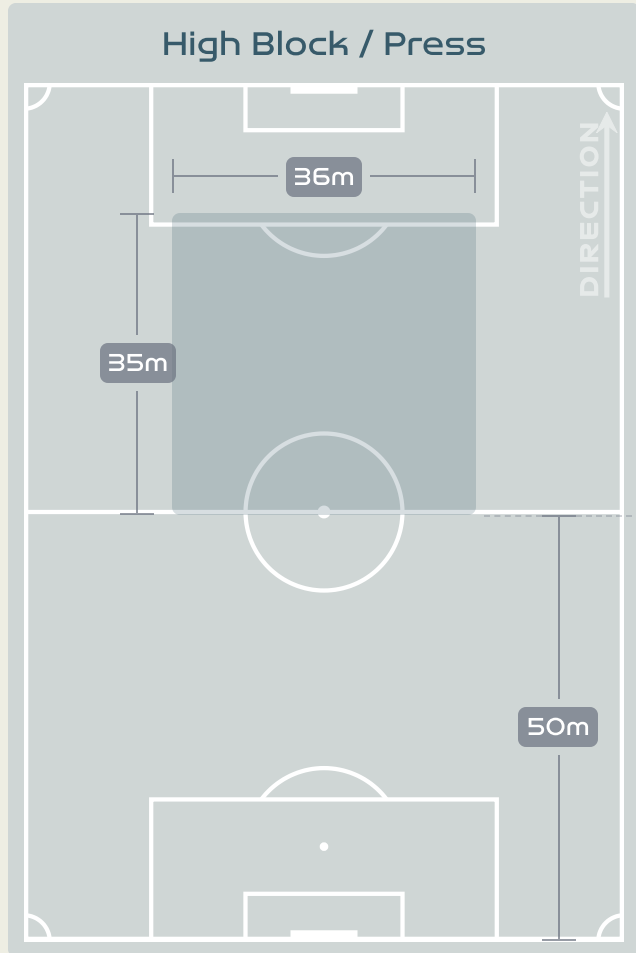

Defensive Actions

Blocks

Possession Contests

Most Possession Regains

13
RAFAELLE
LEFT CENTRE BACK

#	Player	Total Possession Regains
12	LETICIA	6
2	ANTONIA	5
4	RAFAELLE	13
5	LUANA	10
6	TAMIRES	13
9	DEBINHA	5
11	ADRIANA	3
14	LAUREN	2
17	ARY BORGES	6
18	GEYSE	1
21	KEROLIN	0
7	ANDRESSA	2
8	ANA VITORIA	0
10	MARTA	1
16	BIA ZANERATTO	3
19	MONICA	1

Defensive Line Height & Team Length

Defensive Line Height & Team Length

Defensive Pressure

200	Total Pressures	236
72	Direct Pressures	76
1.18s	Avg Pressure Duration	1.52s
104	Forced Turnovers	82
7.45s	Ball Recovery Time	8.68s
71	Pushing on into Pressing	75
169	Pushing on	166
40	Pressing Direction Inside	34
96	Pressing Direction Outside	133