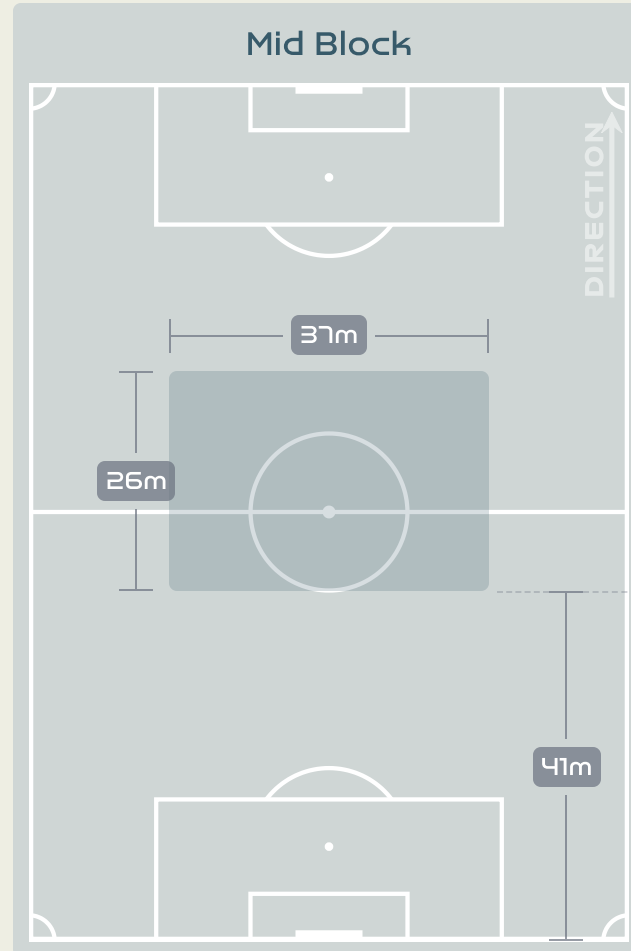

Defensive Actions

Blocks

Possession Contests

Most Possession Regains

13
RAFAELLE
LEFT CENTRE BACK

#	Player	Total Possession Regains
12	LETICIA	6
2	ANTONIA	5
4	RAFAELLE	13
5	LUANA	10
6	TAMIRES	13
9	DEBINHA	5
11	ADRIANA	3
14	LAUREN	2
17	ARY BORGES	6
18	GEYSE	1
21	KEROLIN	0
7	ANDRESSA	2
8	ANA VITORIA	0
10	MARTA	1
16	BIA ZANERATTO	3
19	MONICA	1

Defensive Line Height & Team Length

Defensive Line Height & Team Length

Defensive Pressure

200	Total Pressures	236
72	Direct Pressures	76
1.18s	Avg Pressure Duration	1.52s
104	Forced Turnovers	82
7.45s	Ball Recovery Time	8.68s
71	Pushing on into Pressing	75
169	Pushing on	166
40	Pressing Direction Inside	34
96	Pressing Direction Outside	133