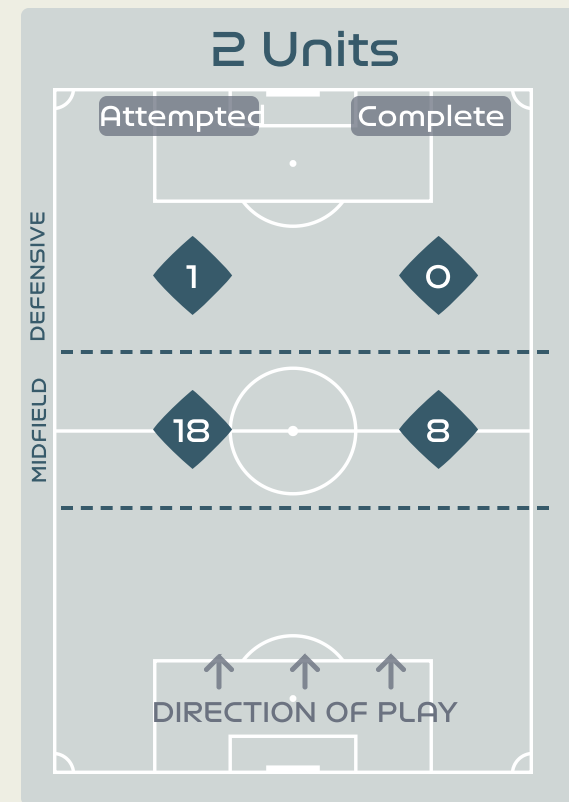

In Possession Line Height & Team Length

Line Breaks

Attempted Line Breaks

139

Attempted Line Breaks 1
 Inside Shape 1
 Outside Shape 0

Attempted Line Breaks 97
 Inside Shape 60
 Outside Shape 37

Attempted Line Breaks 41
 Inside Shape 19
 Outside Shape 22

Line Breaks

Denmark

Attempted Line Breaks

110

Attempted Line Breaks 8
 Inside Shape 6
 Outside Shape 2

Attempted Line Breaks 83
 Inside Shape 55
 Outside Shape 28

Attempted Line Breaks 19
 Inside Shape 16
 Outside Shape 3