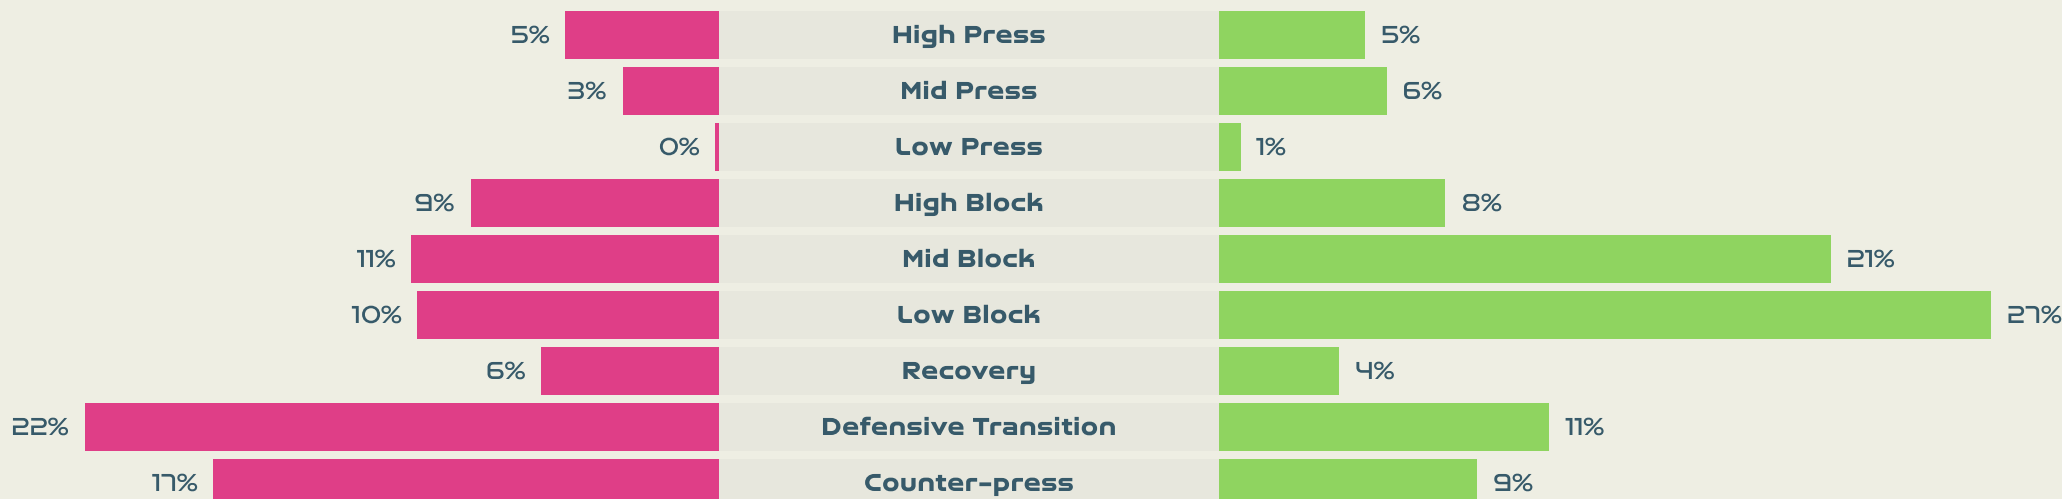

England

Phases of Play

Denmark

IN POSSESSION

OUT OF POSSESSION

IN POSSESSION

England v Denmark

In Possession Line Height & Team Length