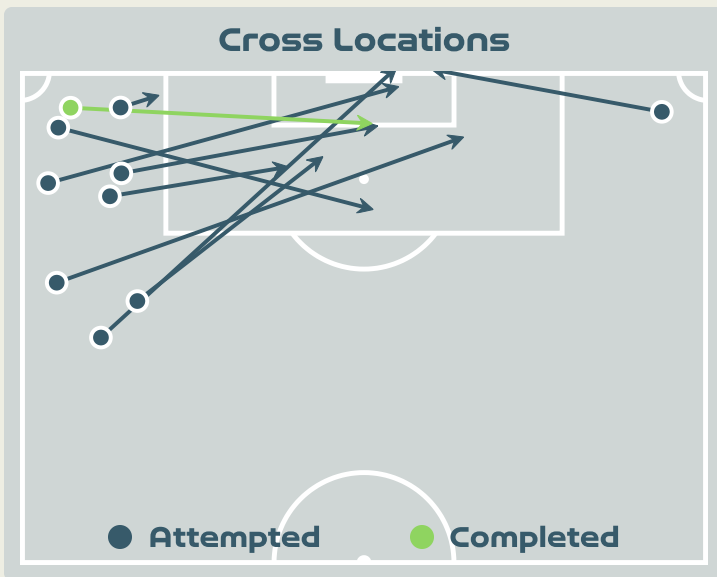

Crosses (Open Play)

#	Player	Inswing	Outswing	Driven	Lofted	Cutback	Push Cross	Total Attempted
1	CHRISTENSEN Lene	0	0	0	0	0	0	0
2	HASBO Josefine	0	0	0	0	0	0	0
3	BALLISAGER Stine	0	0	0	0	0	0	0
4	SEVECKE Rikke	0	0	0	0	0	0	0
5	BOYE Simone	0	0	0	0	0	0	0
6	HOLMGAARD Karen	0	0	0	0	0	0	0
10	HARDER Pernille	0	0	0	0	0	0	0
11	VEJE Katrine	0	0	0	3	0	0	3
12	KUHL Kathrine	1	0	0	0	0	0	1
17	MADSEN Rikke Marie	0	0	0	2	0	0	2
19	THOMSEN Janni	0	0	0	0	0	0	0
7	TROELSGAARD Sanne	0	0	0	0	0	0	0
9	VANGSGAARD Amalie	0	0	0	0	0	0	0
14	SORENSEN Nicoline	0	0	0	1	0	2	3
15	THOGERSEN Frederikke	0	0	0	1	0	0	1