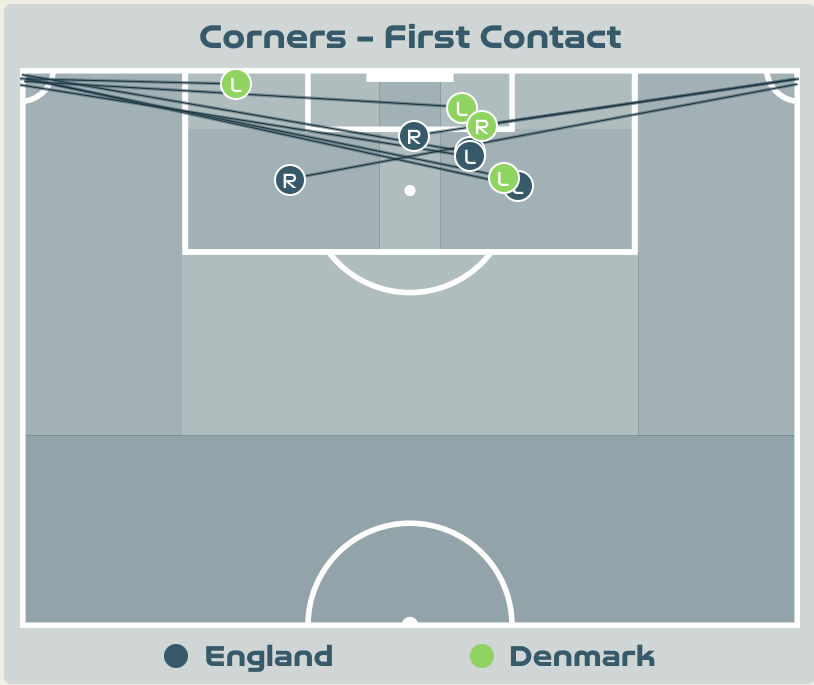

Aerial Control

Delivery Types Faced

Total	In Swing	Out Swing	Driven	Lofted	Cutback	Push
12	3	0	0	7	0	2

Aerial Control

Delivery Types Faced

Total	In Swing	Out Swing	Driven	Lofted	Cutback	Push
27	2	4	2	11	5	3

SET PLAYS

England v Denmark

Set Plays - Corners

49
Total Set Plays

12
Total Free Kicks

0
Total Penalties

9
Total Corners

28
Total Throw Ins

Delivery Type	From Left Side	From Right Side	Total
Direct to Area	5	3	8
Short	1	0	1
Edge of Penalty Area	0	0	0

Delivery Style	Total
Inswing	0
Outswing	0
Driven	2

Free Kicks	
Type	Total
Direct	12
Direct (on target)	0
Direct (off target)	0
Indirect	0