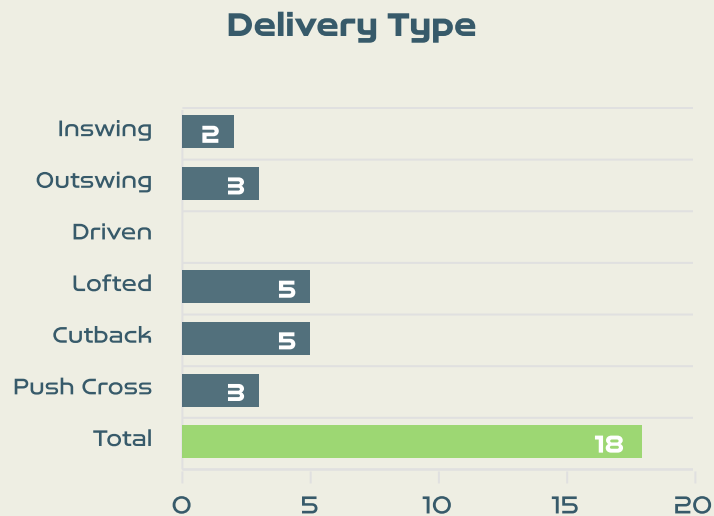

Crosses (Open Play)

Attempted

18

Completed

3

Most Crosses Attempted

6

KELLY Chloe
RIGHT WINGER

#	Player	Inswing	Outswing	Driven	Lofted	Cutback	Push Cross	Total Attempted
1	EARPS Mary	0	0	0	0	0	0	0
2	BRONZE Lucy	0	2	0	2	0	1	5
4	WALSH Keira	0	0	0	0	0	0	0
5	GREENWOOD Alex	0	0	0	0	0	0	0
6	BRIGHT Millie	0	0	0	0	0	0	0
7	JAMES Lauren	1	1	0	1	1	0	4
8	STANWAY Georgia	0	0	0	0	0	0	0
9	DALY Rachel	1	0	0	0	0	2	3
10	TOONE Ella	0	0	0	0	0	0	0
18	KELLY Chloe	0	0	0	2	4	0	6
23	RUSSO Alessia	0	0	0	0	0	0	0
11	HEMP Lauren	0	0	0	0	0	0	0
17	COOMBS Laura	0	0	0	0	0	0	0
19	ENGLAND Beth	0	0	0	0	0	0	0