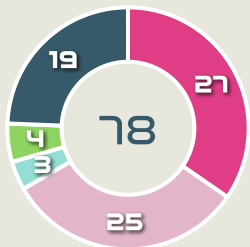

Movement Types by Phase

Final Third Phase

Progression Phase

Build Up Phase

All Movement Types

- In Front
- In Between
- Out to In
- In to Out
- In Behind

Top Ranked Players

Type	Player	Movements
In Front	6 HOLMGAARD Karen	22
In Between	12 KUHL Kathrine	31
Out to In	19 THOMSEN Janni	3
In to Out	12 KUHL Kathrine	2
In Behind	10 HARDER Pernille	15