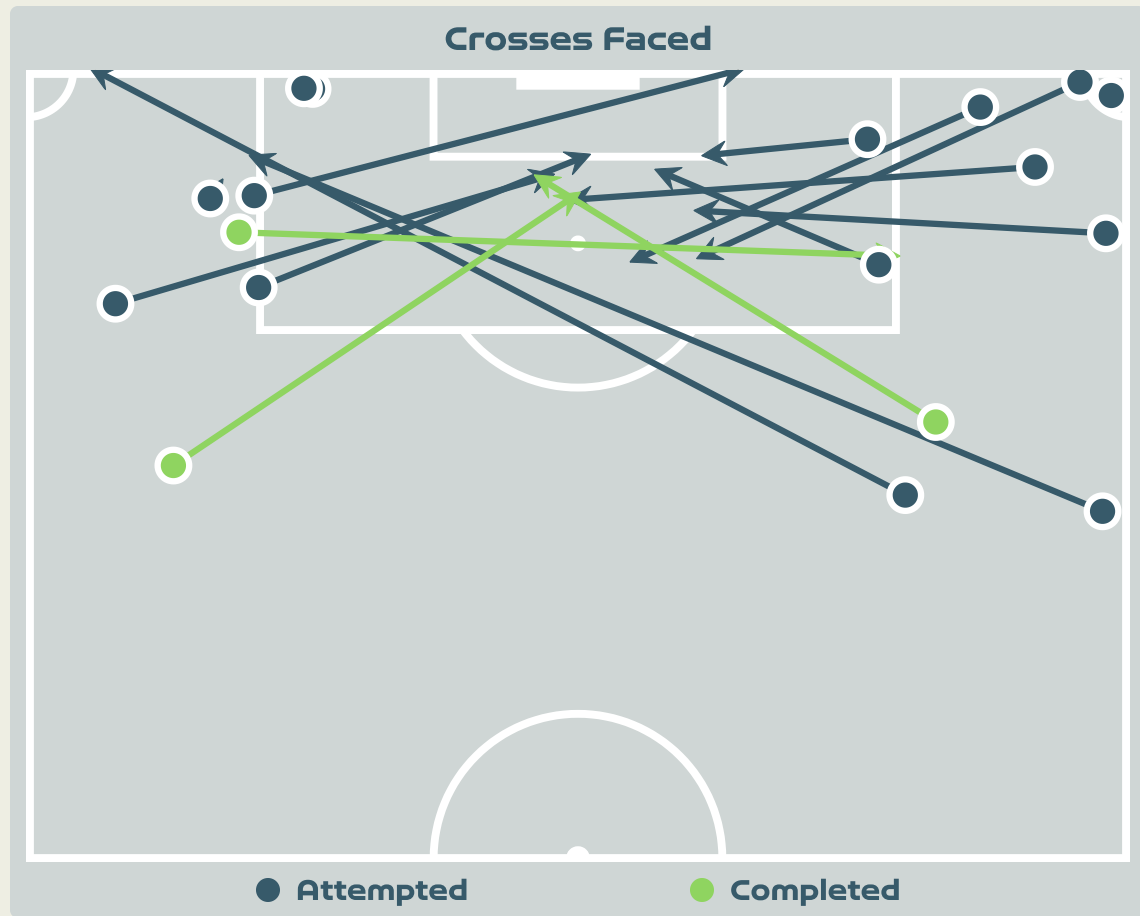

Goalkeeping Distribution

Goal Prevention

Total Attempts on Goal Faced	Total Goal Interventions	Save & Retain	Deflect & Retain	Save & Deflect	Save Attempt	No Save Attempt
7	2	2	0	0	2	3

Goal Prevention

Total Attempts on Goal Faced	Total Goal Interventions	Save & Retain	Deflect & Retain	Save & Deflect	Save Attempt	No Save Attempt
11	2	2	0	0	2	6

Aerial Control

Delivery Types Faced

Total	In Swing	Out Swing	Driven	Lofted	Cutback	Push
12	3	0	0	7	0	2

Aerial Control

Delivery Types Faced

Total	In Swing	Out Swing	Driven	Lofted	Cutback	Push
27	2	4	2	11	5	3