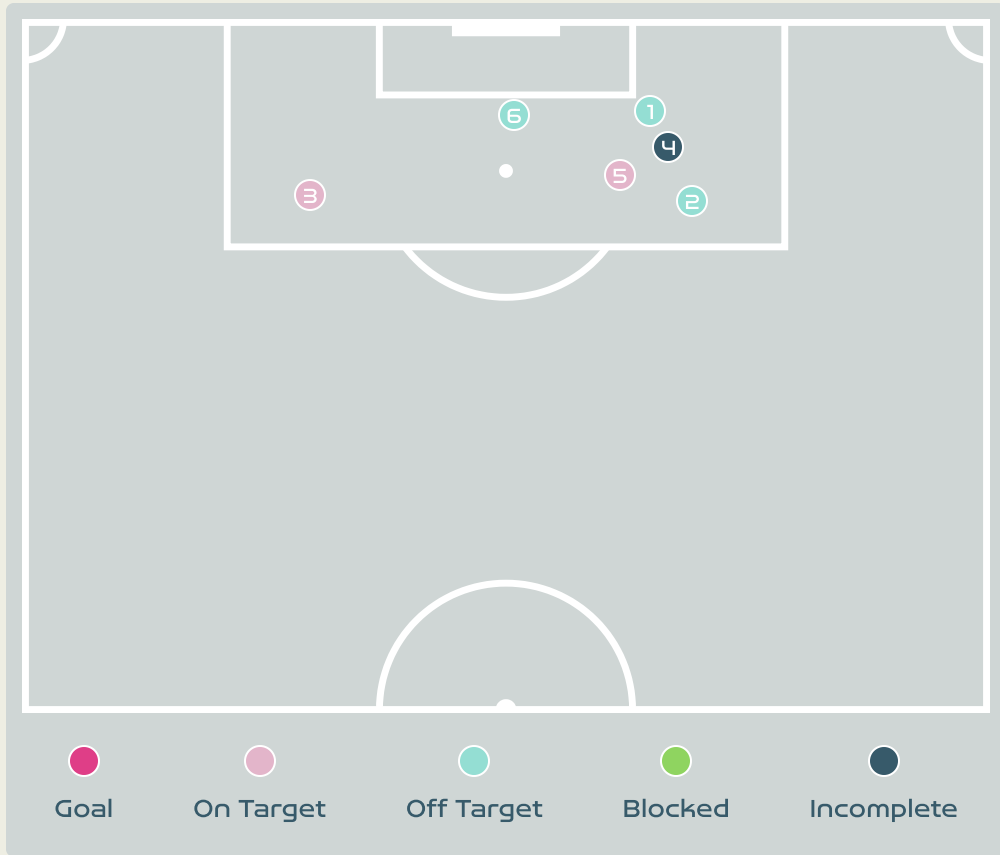

Attempts at Goal

Key	Outcome	Shots
●	Goals	1
●	On Target	3
●	Off Target	7
●	Blocked	0
●	Incomplete	0

Attempts at Goal

Time	Player	Outcome	Body Part	Delivery Type
5	7 JAMES Lauren	On Target - Goal	Right Foot	Pass
9	18 KELLY Chloe	Off Target	Right Foot	Loose Ball
19	7 JAMES Lauren	On Target - Saved	Right Foot	Pass
20	7 JAMES Lauren	On Target - Saved	Lower Body	Cross
21	10 TOONE Ella	On Target - Saved	Right Foot	Pass
29	2 BRONZE Lucy	Off Target	Head	Corner
46	10 TOONE Ella	Off Target	Left Foot	Pass
56	2 BRONZE Lucy	Off Target	Head	Corner
70	23RUSSO Alessia	Off Target	Right Foot	Other
81	19 ENGLAND Beth	Off Target	Head	Cross
84	2 BRONZE Lucy	Off Target	Right Foot	Pass

Attempts at Goal

Key	Outcome	Shots
	Goals	0
	On Target	2
	Off Target	3
	Blocked	0
	Incomplete	1

Attempts at Goal

Time	Player	Outcome	Body Part	Delivery Type
23	17 MADSEN Rikke Marie	Off Target	Right Foot	Pass
25	19 THOMSEN Janni	Off Target	Right Foot	Pass
27	10 HARDER Pernille	On Target - Saved	Right Foot	Pass
40	10 HARDER Pernille	Incomplete - Player On Ball Error	Right Foot	Pass
51	12 KUHL Kathrine	On Target - Saved	Right Foot	Pass
86	9 VANGSGAARD Amalie	Off Target	Head	Cross