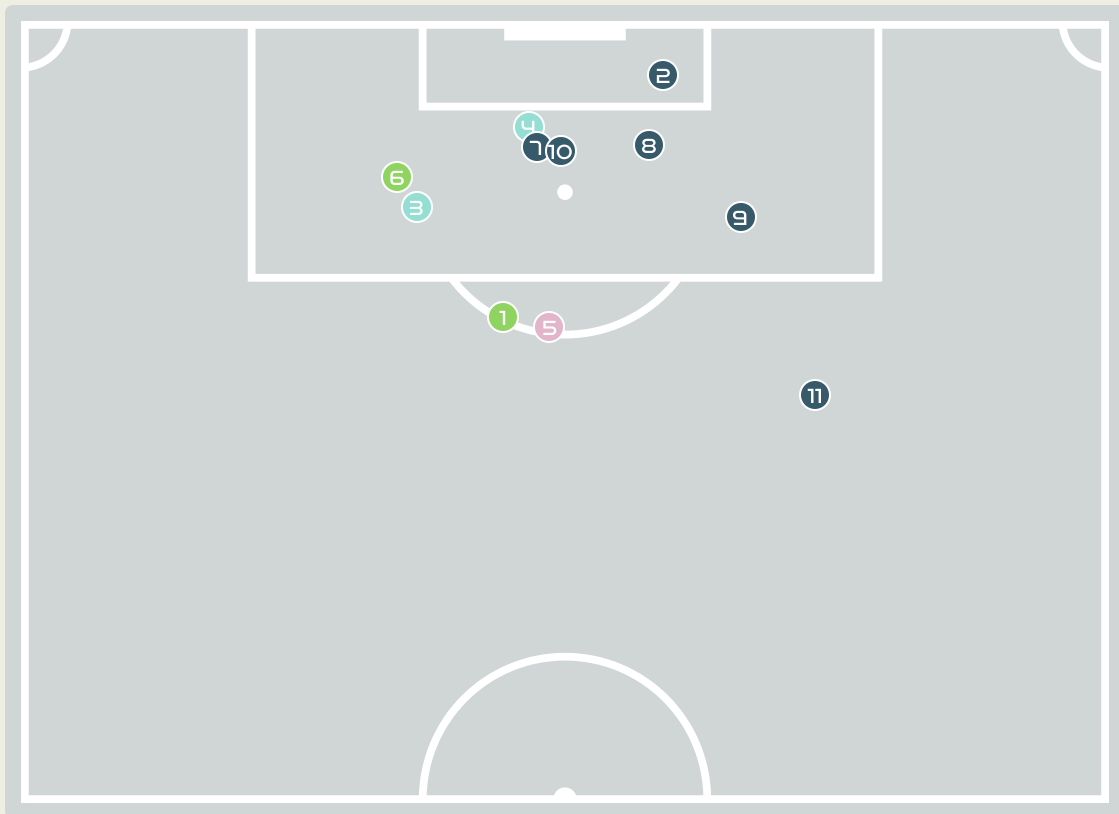

Goalkeeping Involvement

England

England GK Involvement Timeline

42
Total Involvements

Denmark

Denmark GK Involvement Timeline

42
Total Involvements

Goalkeeping Distribution

Goalkeeping Distribution

Goal Prevention

Total Attempts on Goal Faced	Total Goal Interventions	Save & Retain	Deflect & Retain	Save & Deflect	Save Attempt	No Save Attempt
7	2	2	0	0	2	3

Goal Prevention

Total Attempts on Goal Faced	Total Goal Interventions	Save & Retain	Deflect & Retain	Save & Deflect	Save Attempt	No Save Attempt
11	2	2	0	0	2	6

Aerial Control

Delivery Types Faced

Total	In Swing	Out Swing	Driven	Lofted	Cutback	Push
12	3	0	0	7	0	2

Aerial Control

Delivery Types Faced

Total	In Swing	Out Swing	Driven	Lofted	Cutback	Push
27	2	4	2	11	5	3