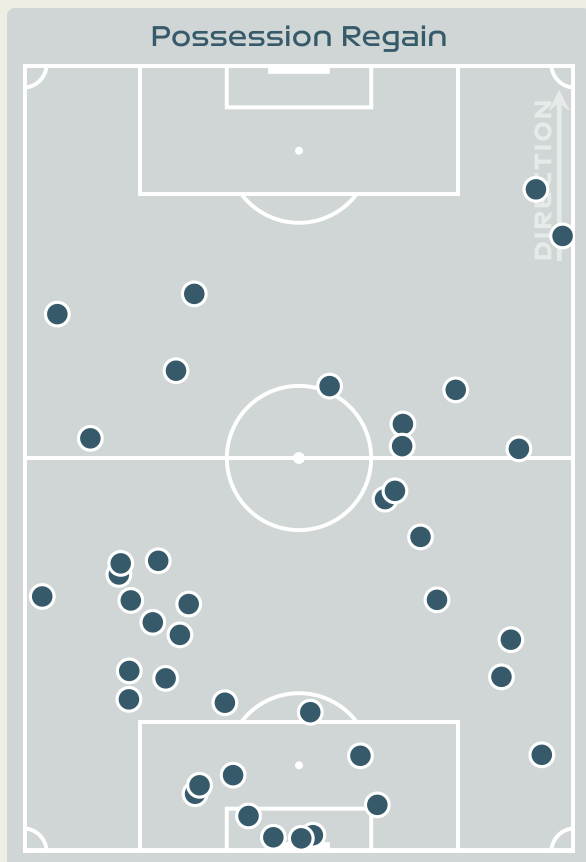

Tackles

2.09

Possession Actions / Defensive Action

Blocks

Possession Contests

Most Possession Regains

8

KUHL Kathrine
ATTACKING MIDFIELD