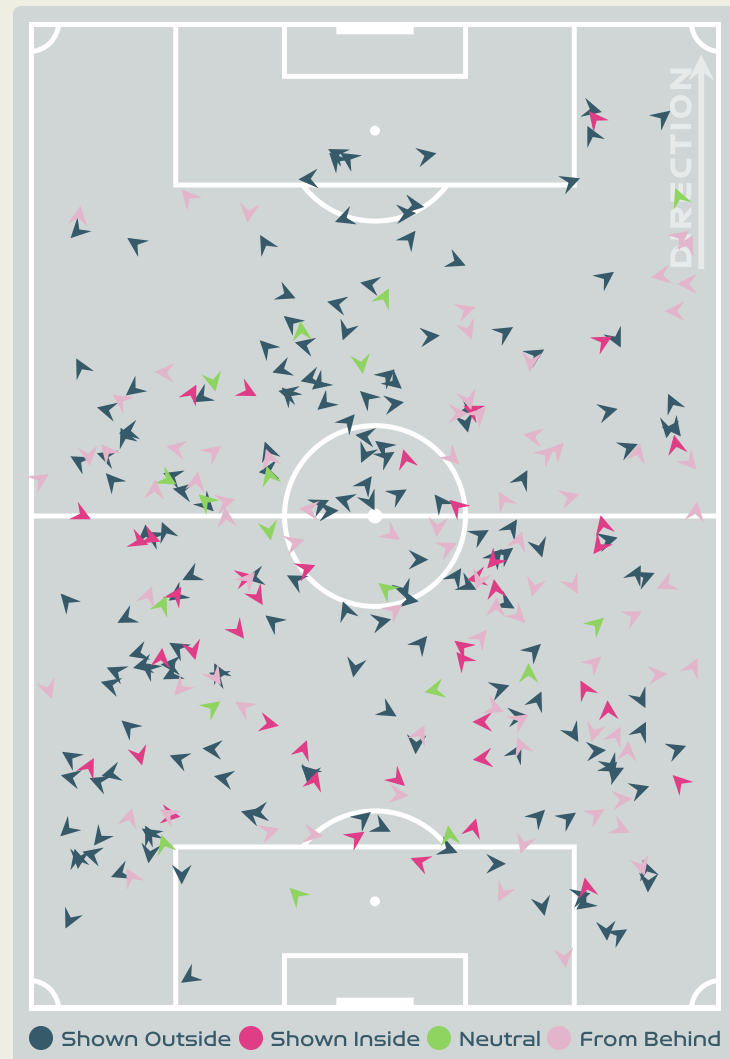

Most Direct Pressures

8

BRONZE Lucy
RIGHT BACK

Most Direct Pressures

14

KUHL Kathrine
ATTACKING MIDFIELD

GOALKEEPING

England v Denmark