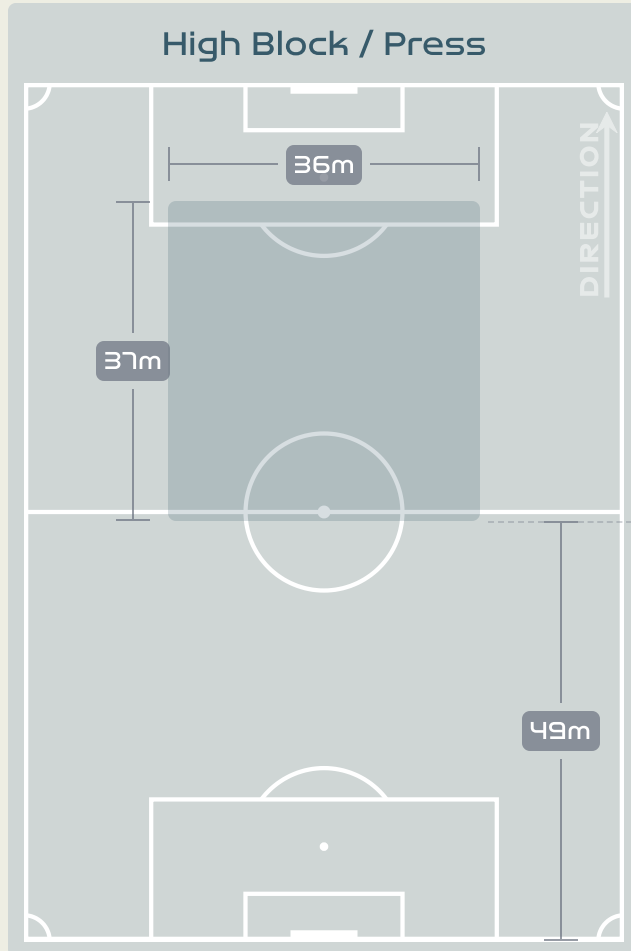

Defensive Line Height & Team Length

Defensive Line Height & Team Length

Defensive Pressure

136	Total Pressures	302
37	Direct Pressures	75
1.86s	Avg Pressure Duration	1.51s
67	Forced Turnovers	90
7.45s	Ball Recovery Time	13.44s
61	Pushing on into Pressing	139
144	Pushing on	326
12	Pressing Direction Inside	41
75	Pressing Direction Outside	164