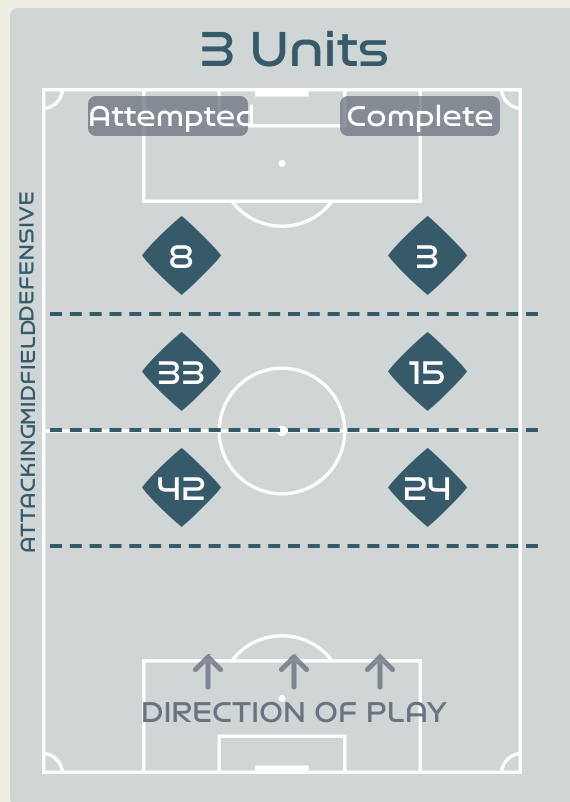

In Possession Line Height & Team Length

Line Breaks

Attempted Line Breaks

139

Attempted Line Breaks 1
 Inside Shape 1
 Outside Shape 0

Attempted Line Breaks 97
 Inside Shape 60
 Outside Shape 37

Attempted Line Breaks 41
 Inside Shape 19
 Outside Shape 22

Line Breaks

Denmark

Attempted Line Breaks

110

Attempted Line Breaks 8
 Inside Shape 6
 Outside Shape 2

Attempted Line Breaks 83
 Inside Shape 55
 Outside Shape 28

Attempted Line Breaks 19
 Inside Shape 16
 Outside Shape 3