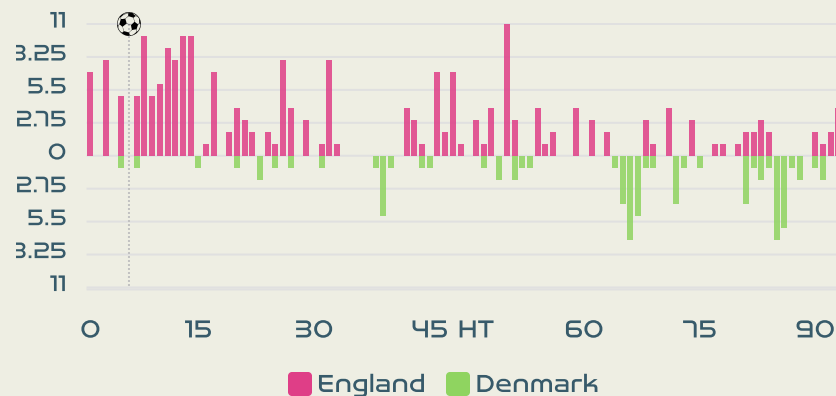

SUBSTITUTES

	LARSEN Kathrine	GK	16
	BAY Maja	GK	22
↑ 87'	TROELSGAARD Sanne	MF	7
	SNERLE Emma	MF	8
↑ 71'	VANGSGAARD Amalie	FW	9
	THRIGE Sara	DF	13
↑ 76'	SORENSEN Nicoline	MF	14
↑ 77'	THOGERSEN Frederikke	MF	15
	GEVITZ Luna	DF	18
	BRUUN Signe	FW	20
	GEJL Mille	FW	21
	SVAVA Sofie	DF	23

Distribution in the Final Third