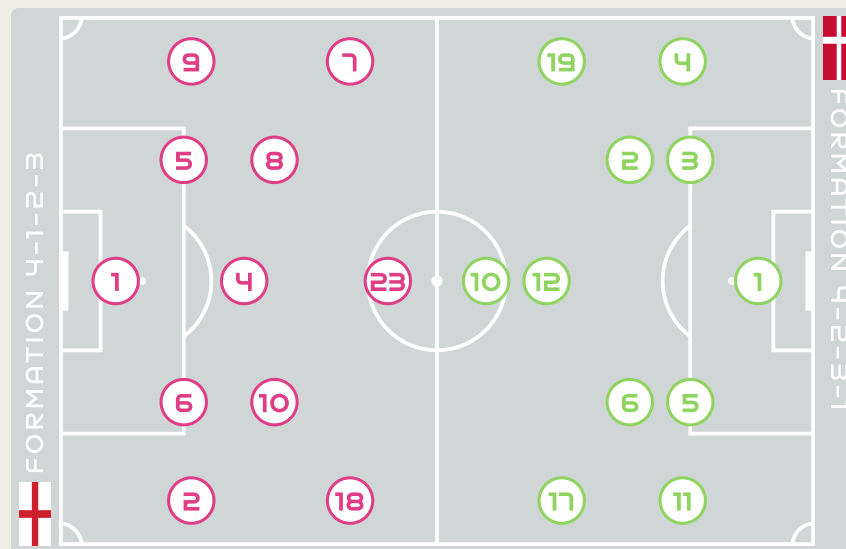

SUBSTITUTES

13	GK	HAMPTON Hannah	
21	GK	ROEBUCK Ellie	
3	DF	CHARLES Niamh	
11	FW	HEMP Lauren	↑ 76'
12	MF	NOBBS Jordan	
14	DF	WUBBEN-MOY Lotte	
15	DF	MORGAN Esme	
16	DF	CARTER Jessica	
17	MF	COOMBS Laura	↑ 38'
19	FW	ENGLAND Beth	↑ 76'
20	MF	ZELEM Katie	
22	FW	ROBINSON Katie