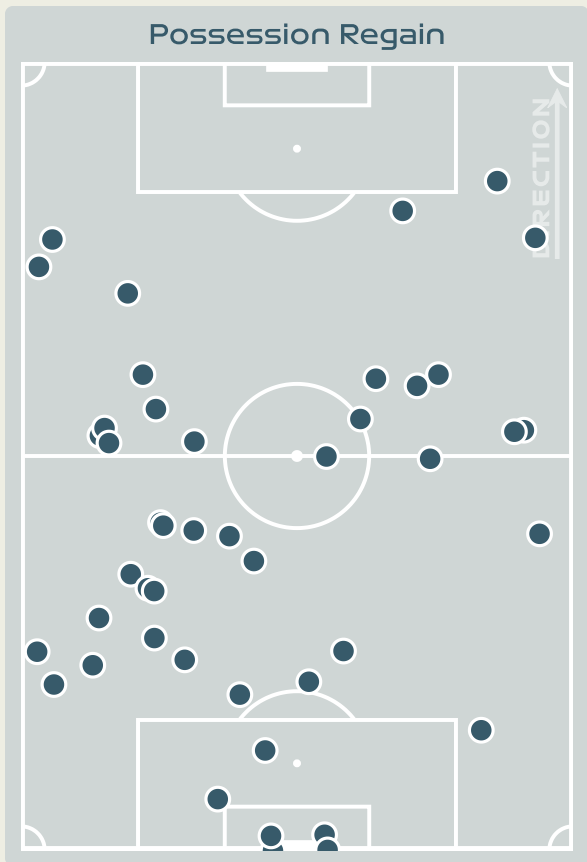

3

Interceptions

20

Tackles

6.87

Possession Actions / Defensive Action

Blocks

Possession Contests