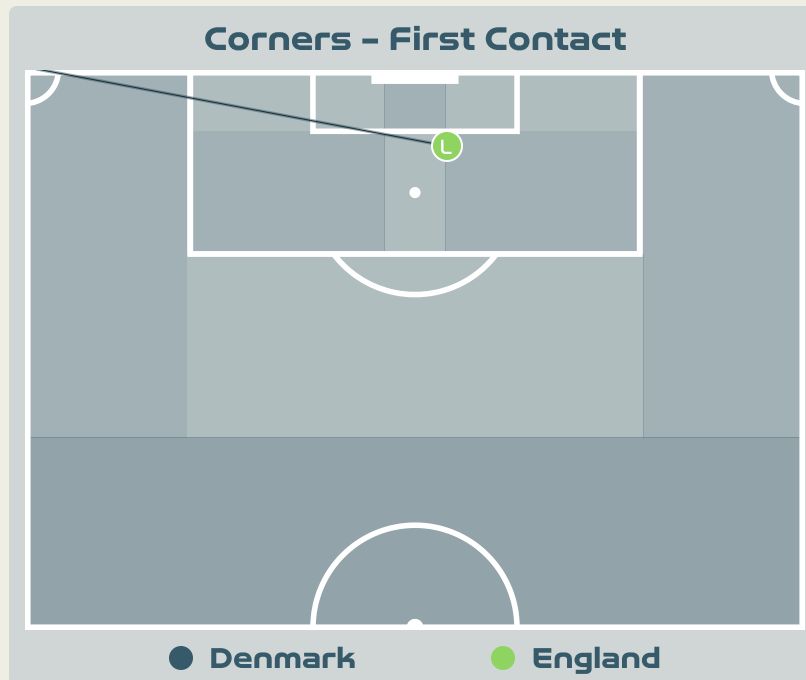

Set Plays - Corners

32
Total Set Plays

7
Total Free Kicks

0
Total Penalties

2
Total Corners

23
Total Throw Ins

Delivery Type	From Left Side	From Right Side	Total
Direct to Area	1	1	2
Short	0	0	0
Edge of Penalty Area	0	0	0

Delivery Style	Total
Inswing	2
Outswing	0
Driven	0

Free Kicks	
Type	Total
Direct	4
Direct (on target)	0
Direct (off target)	0
Indirect	3

First Contacts on Denmark Crosses

0
By Denmark

1
By England

Top 5 Player First Contacts		
Player	Team	Total
GREENWOOD Alex	England	1