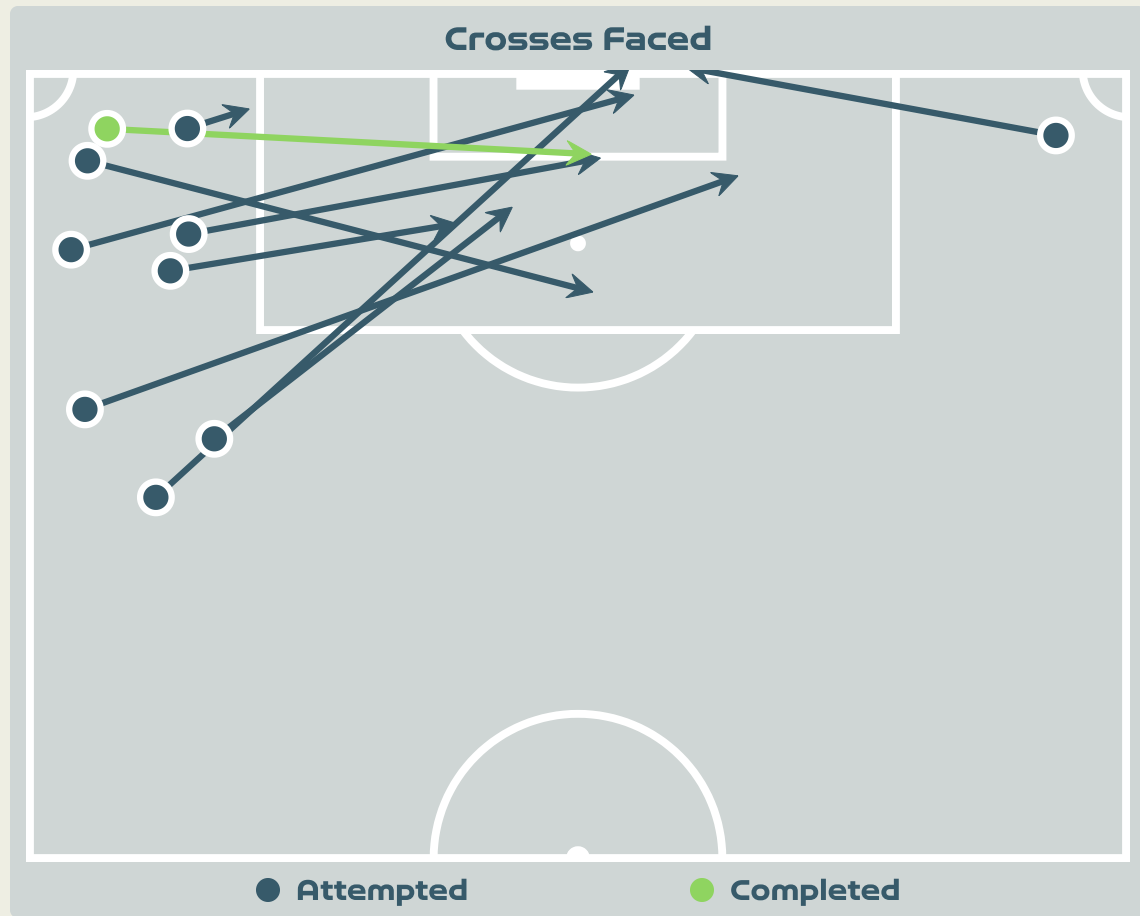

Goalkeeping Distribution

Goal Prevention

Total Attempts on Goal Faced	Total Goal Interventions	Save & Retain	Deflect & Retain	Save & Deflect	Save Attempt	No Save Attempt
7	2	2	0	0	2	3

Goal Prevention

Total Attempts on Goal Faced	Total Goal Interventions	Save & Retain	Deflect & Retain	Save & Deflect	Save Attempt	No Save Attempt
11	2	2	0	0	2	6

Aerial Control

Delivery Types Faced

Total	In Swing	Out Swing	Driven	Lofted	Cutback	Push
12	3	0	0	7	0	2

Aerial Control

Delivery Types Faced

Total	In Swing	Out Swing	Driven	Lofted	Cutback	Push
27	2	4	2	11	5	3