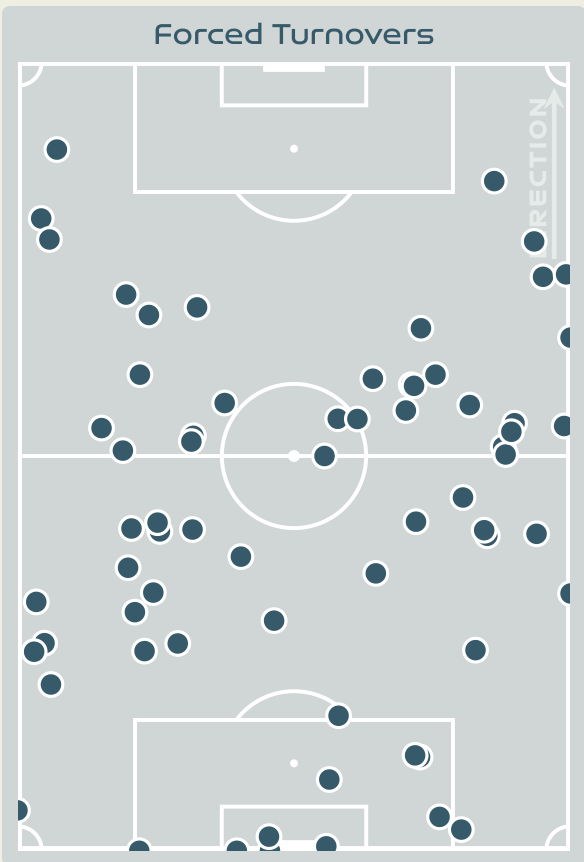

3

Interceptions

20

Tackles

6.87

Possession Actions / Defensive Action

Blocks

Possession Contests