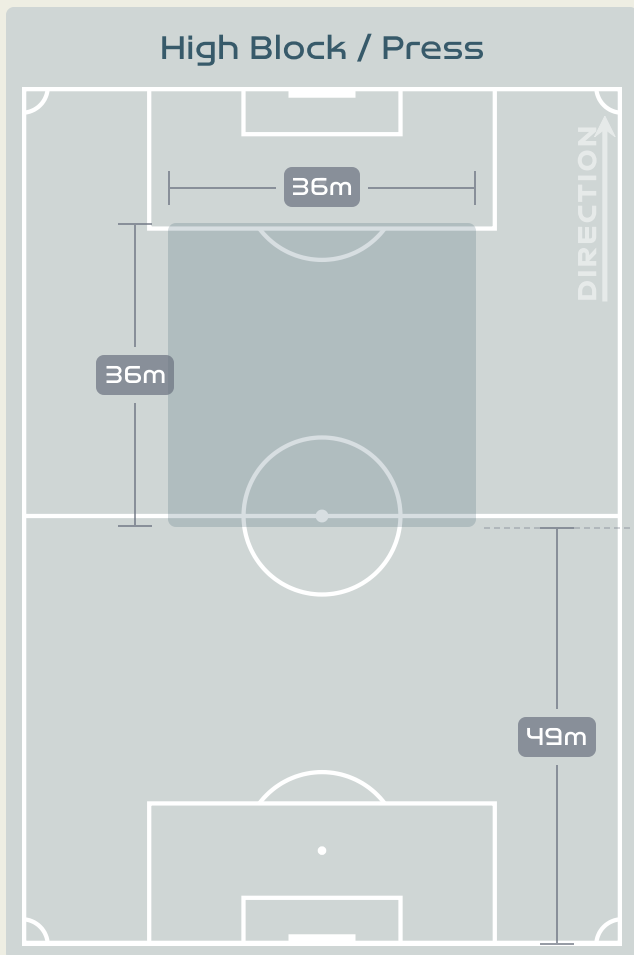

Defensive Line Height & Team Length

Defensive Line Height & Team Length

Defensive Pressure

136	Total Pressures	302
37	Direct Pressures	75
1.86s	Avg Pressure Duration	1.51s
67	Forced Turnovers	90
7.45s	Ball Recovery Time	13.44s
61	Pushing on into Pressing	139
144	Pushing on	326
12	Pressing Direction Inside	41
75	Pressing Direction Outside	164