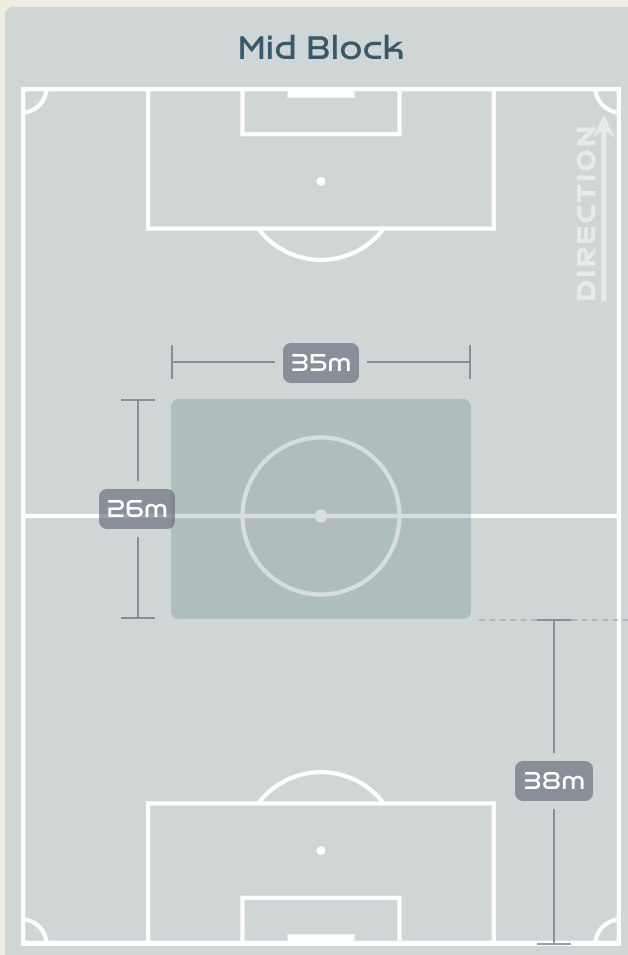

Defensive Line Height & Team Length

Defensive Line Height & Team Length

Defensive Pressure

136	Total Pressures	302
37	Direct Pressures	75
1.86s	Avg Pressure Duration	1.51s
67	Forced Turnovers	90
7.45s	Ball Recovery Time	13.44s
61	Pushing on into Pressing	139
144	Pushing on	326
12	Pressing Direction Inside	41
75	Pressing Direction Outside	164