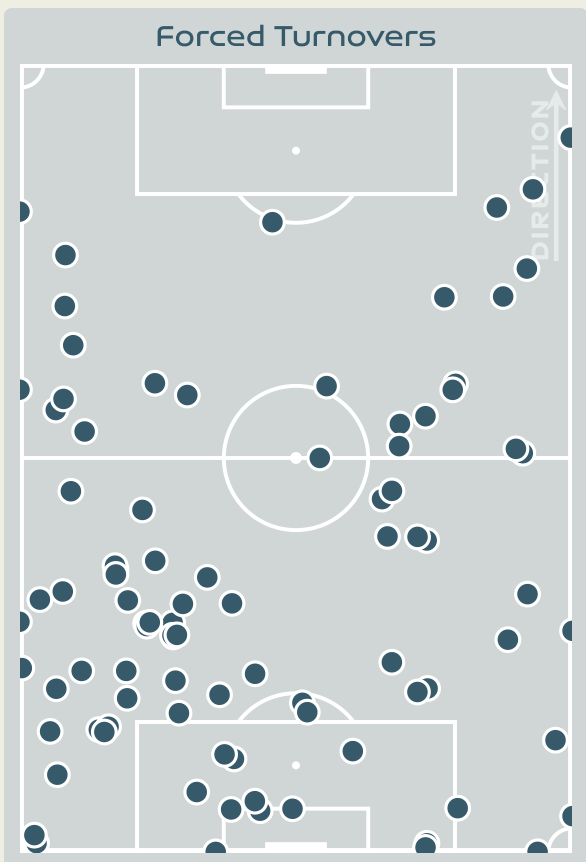

Tackles

2.09

Possession Actions / Defensive Action

Blocks

Possession Contests

Most Possession Regains

8

KUHL Kathrine
ATTACKING MIDFIELD