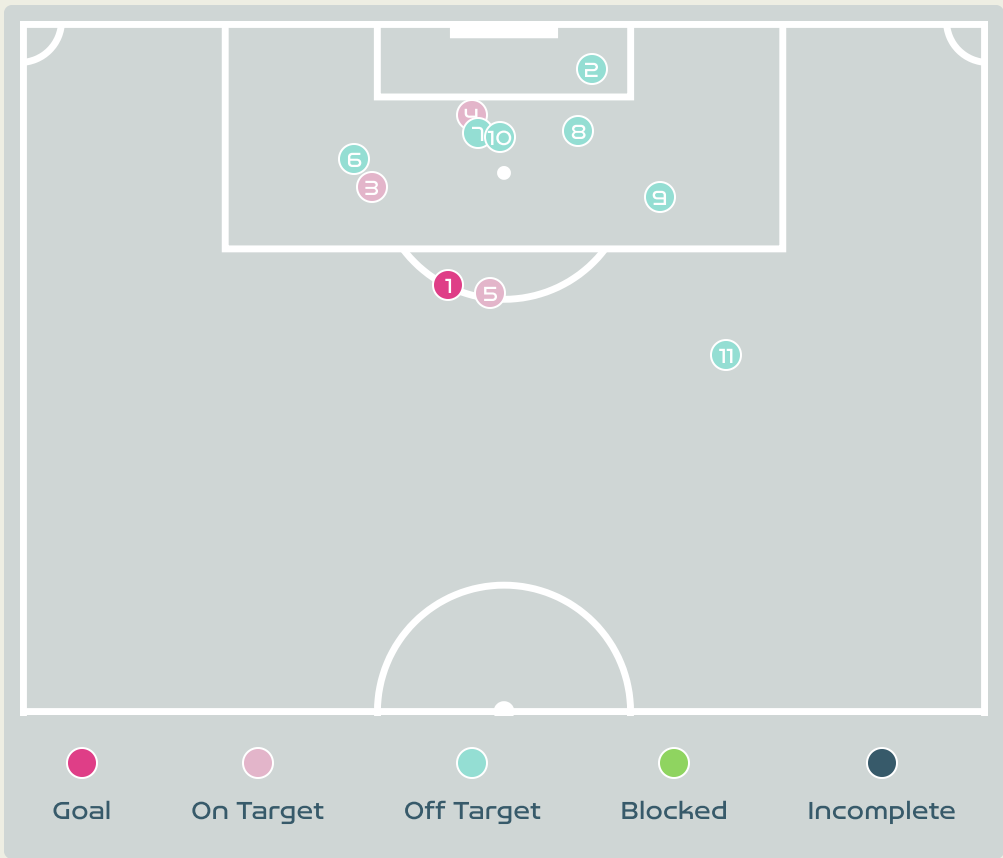

Attempts at Goal

Key	Outcome	Shots
●	Goals	1
●	On Target	3
●	Off Target	7
●	Blocked	0
●	Incomplete	0