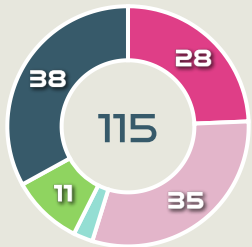

Offers Made Inside Shape

Offers Made Outside Shape

81

Offers Made in Final Third

111

Offers Made in Middle Third

58

Offers Made in Defensive Third

#	Player	Offers Made	Offers Received	% Made & Received
1	CHRISTENSEN Lene	7	2	28.6%
2	HASBO Josefine	16	0	0%
3	BALLISAGER Stine	10	6	60%
4	SEVECKE Rikke	14	2	14.3%
5	BOYE Simone	11	4	36.4%
6	HOLMGAARD Karen	32	8	25%
10	HARDER Pernille	23	4	17.4%
11	VEJE Katrine	19	6	31.6%
12	KUHL Kathrine	54	7	13%
17	MADSEN Rikke Marie	14	4	28.6%
19	THOMSEN Janni	21	7	33.3%
7	TROELSGAARD Sanne	2	1	50%
9	VANGSGAARD Amalie	10	1	10%
14	SORENSEN Nicoline	8	2	25%
15	THOGERSEN Frederikke	9	1	11.1%

Movement to Receive

Movement Types by Phase

Final Third Phase

Progression Phase

Build Up Phase

All Movement Types

- In Front
- In Between
- Out to In
- In to Out
- In Behind

Top Ranked Players