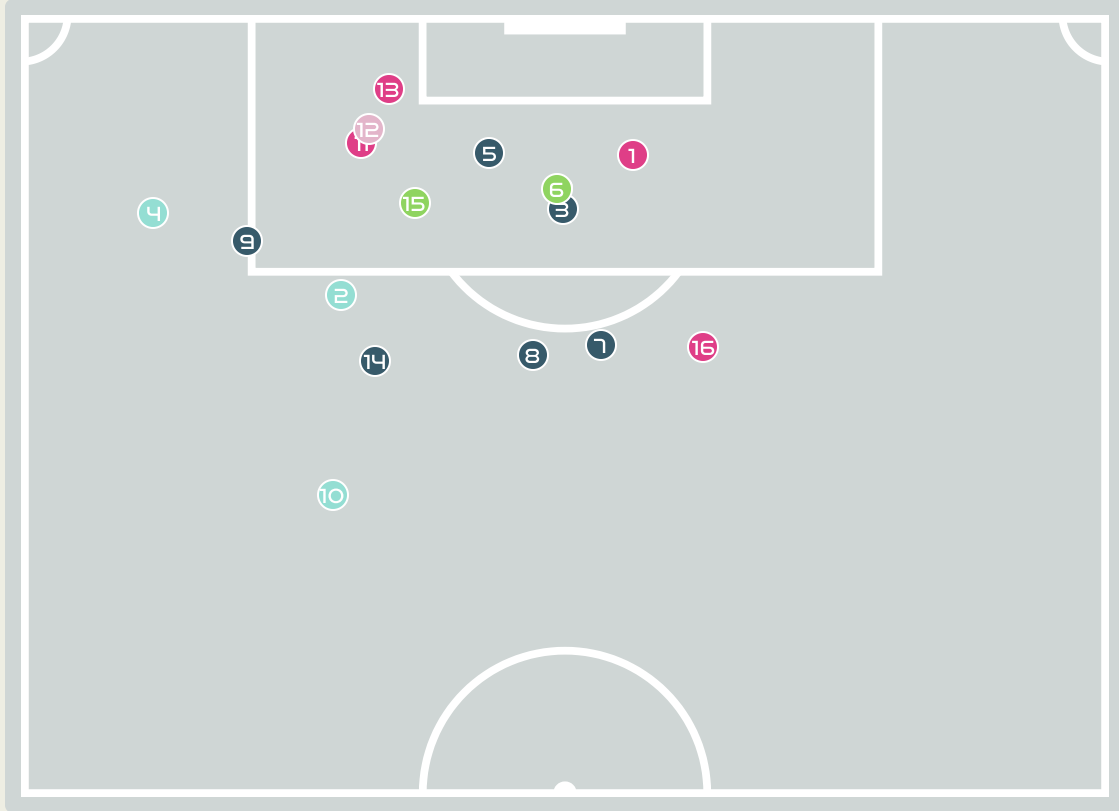

Total Involvements

Goalkeeping Distribution

Goalkeeping Distribution

Goal Prevention

Total Attempts on Goal Faced	Total Goal Interventions	Save & Retain	Deflect & Retain	Save & Deflect	Save Attempt	No Save Attempt
16	7	3	0	4	2	6

Goal Prevention

Total Attempts on Goal Faced	Total Goal Interventions	Save & Retain	Deflect & Retain	Save & Deflect	Save Attempt	No Save Attempt
17	2	1	0	1	4	11

Aerial Control

Delivery Types Faced

Total	In Swing	Out Swing	Driven	Lofted	Cutback	Push
18	4	3	1	7	1	2