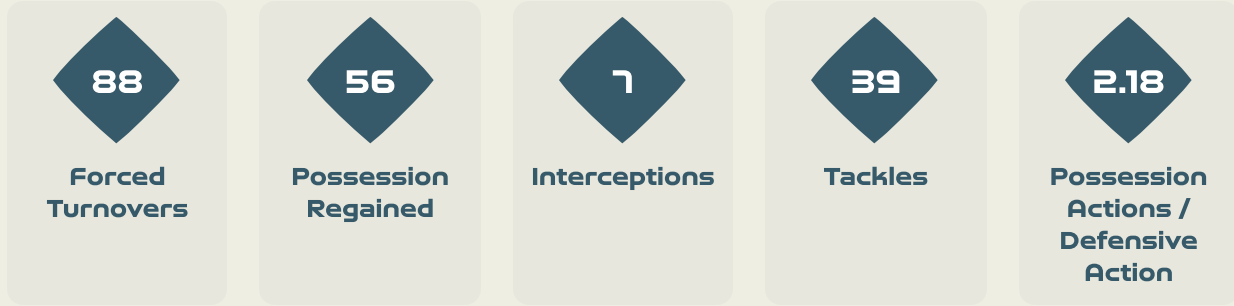

Defensive Actions