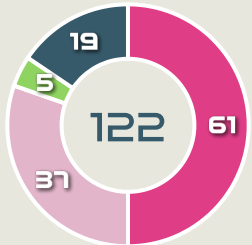

60
Total Offers Received

Most Offers
58
KATONGO Evarine
LEFT CENTRE MIDFIELD

56
Offers Made in Final Third

95
Offers Made in Middle Third

48
Offers Made in Defensive Third

#	Player	Offers Made	Offers Received	% Made & Received
1	MUSONDA Catherine	0	0	0%
3	MWEEMBA Lushomo	4	3	75%
4	BANDA Susan	23	4	17.4%
8	BELEMU Margaret	17	8	47.1%
11	BANDA Barbra	21	5	23.8%
12	KATONGO Evarine	58	11	19%
13	TEMBO Martha	12	11	91.7%
15	MUSESA Agness	2	1	50%
17	KUNDANANJI Racheal	17	7	41.2%
20	CHANDA Hellen	14	3	21.4%
21	CHITUNDU Avell	14	2	14.3%
6	WILOMBE Mary	12	1	8.3%
9	MUBANGA Hellen	4	3	75%
19	MAPEPA Siomala	1	1	100%

Movement to Receive

Movement Types by Phase

Final Third Phase

Progression Phase

Build Up Phase

All Movement Types

- In Front
- In Between
- Out to In
- In to Out
- In Behind

Top Ranked Players