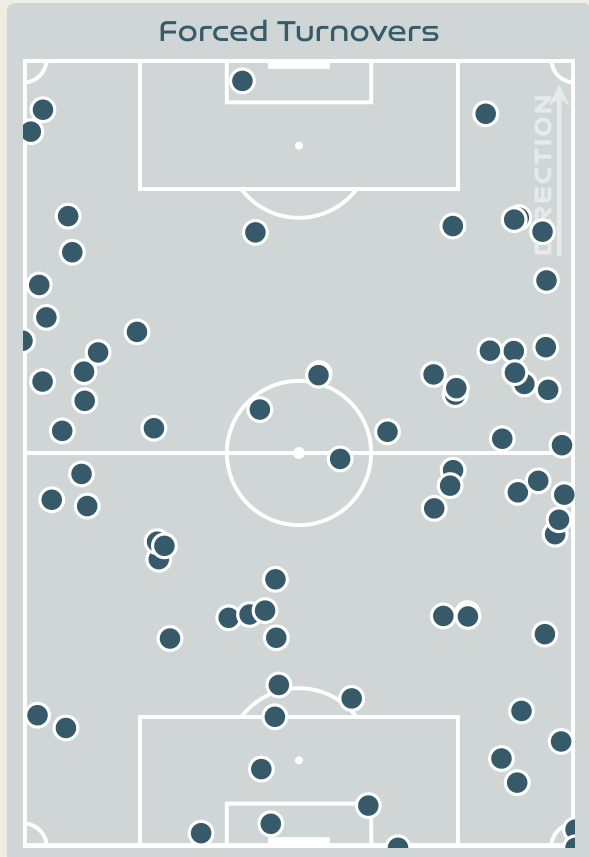

36

Tackles

3.25

Possession Actions / Defensive Action

Most Possession Regains

8

SOLERA Daniela
GOALKEEPER

#	Player	Total Possession Regains
23	SOLERA Daniela	8
3	COTO Maria Paula	6
4	BENAVIDES Mariana	2
5	DEL CAMPO GUTIERREZ Valeria	7
7	HERRERA Melissa	5
10	VILLALOBOS Gloriana	0
11	RODRIGUEZ Raquel	5
14	CHINCHILLA Priscilla	4
16	ALVARADO Katherine	6
20	VILLALOBOS Fabiola	1
21	SCOTT Sheika	3
9	SALAS Maria Paula	1
13	VALENCIANO Emilie	0
19	PINELL Alexandra	2