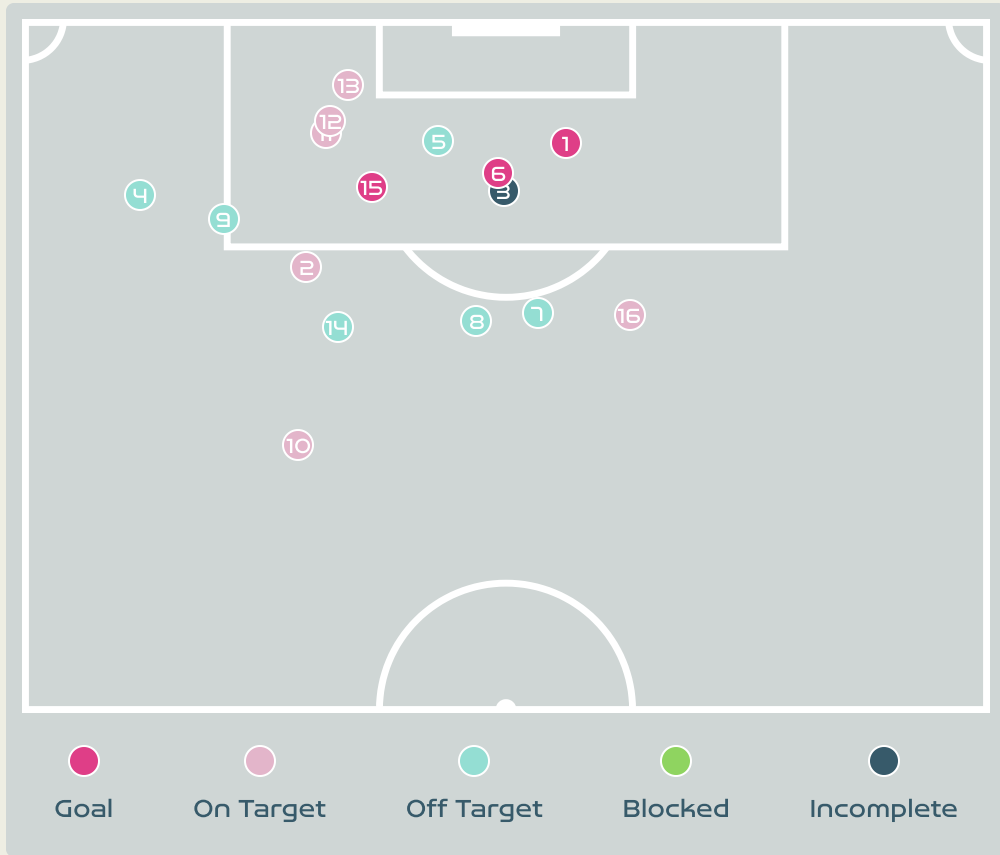

Attempts at Goal

Key	Outcome	Shots
	Goals	3
	On Target	6
	Off Target	6
	Blocked	0
	Incomplete	1