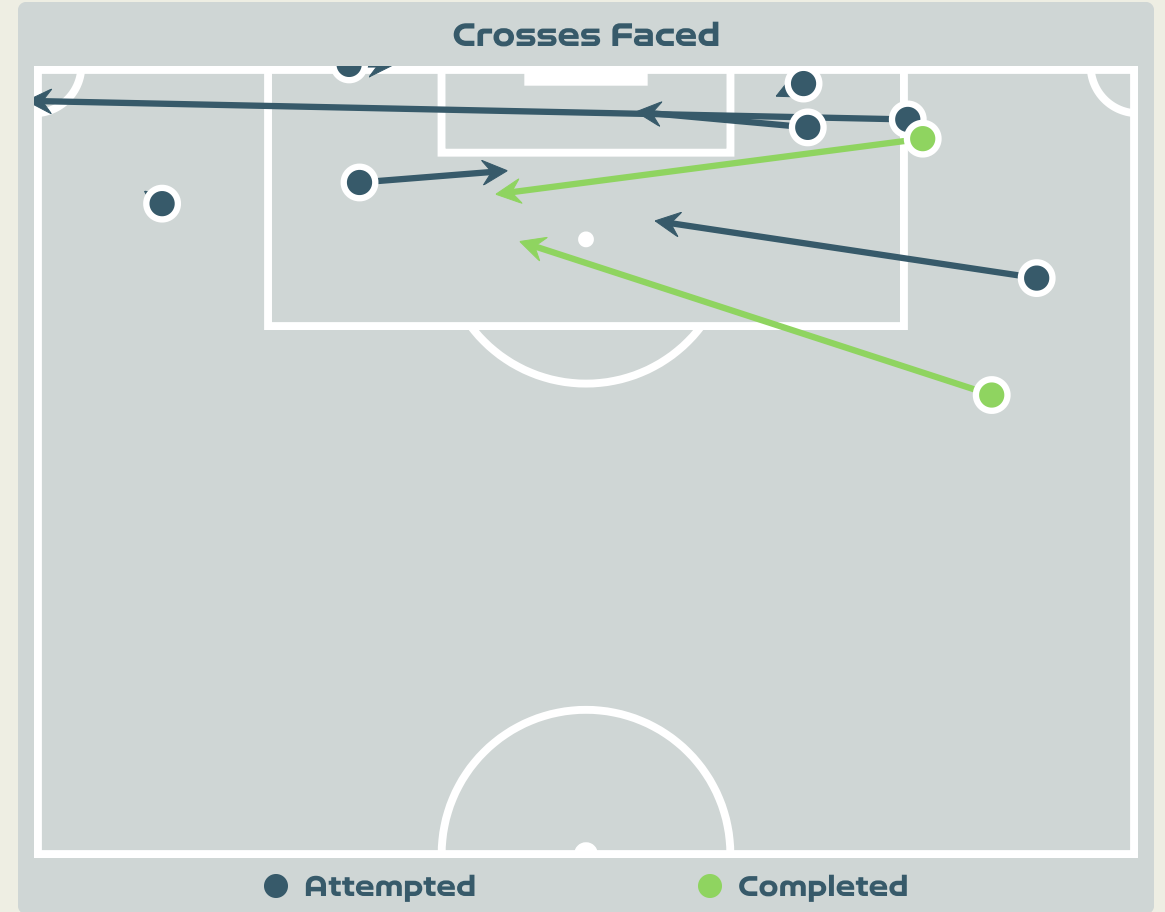

Total Involvements

Goalkeeping Distribution

Goalkeeping Distribution

Goal Prevention

Total Attempts on Goal Faced	Total Goal Interventions	Save & Retain	Deflect & Retain	Save & Deflect	Save Attempt	No Save Attempt
16	7	3	0	4	2	6

Goal Prevention

Total Attempts on Goal Faced	Total Goal Interventions	Save & Retain	Deflect & Retain	Save & Deflect	Save Attempt	No Save Attempt
17	2	1	0	1	4	11

Aerial Control

Delivery Types Faced

Total	In Swing	Out Swing	Driven	Lofted	Cutback	Push
18	4	3	1	7	1	2