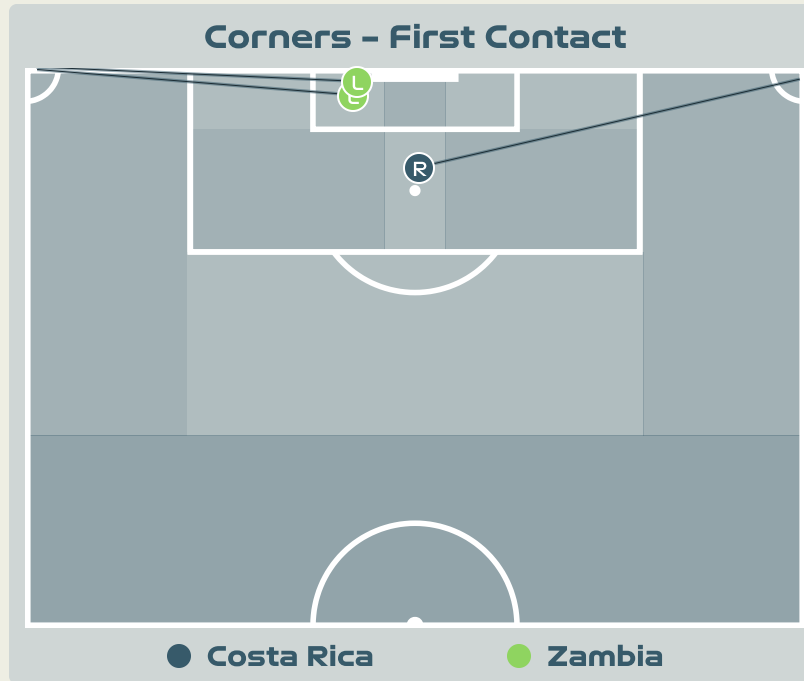

Aerial Control

Delivery Types Faced

Total	In Swing	Out Swing	Driven	Lofted	Cutback	Push
27	6	5	5	9	0	2

SET PLAYS

Costa Rica v Zambia

Set Plays - Corners

50

Total Set Plays

Delivery Type	From Left Side	From Right Side	Total
Direct to Area	2	1	3
Short	0	0	0
Edge of Penalty Area	0	0	0

Delivery Style	Total
Inswing	2
Outswing	1
Driven	0

Free Kicks	
Type	Total
Direct	19
Direct (on target)	0
Direct (off target)	0
Indirect	0