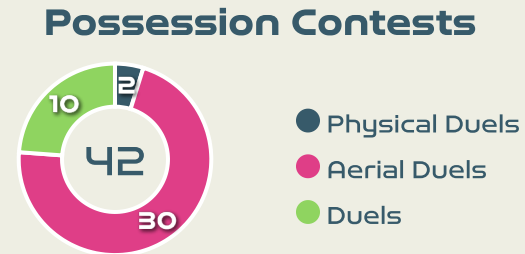

Defensive Actions

78

Forced Turnovers

50

Possession Regained

10

Interceptions

36

Tackles

3.25

Possession Actions / Defensive Action

Most Possession Regains

8

SOLERA Daniela
GOALKEEPER

#	Player	Total Possession Regains
23	SOLERA Daniela	8
3	COTO Maria Paula	6
4	BENAVIDES Mariana	2
5	DEL CAMPO GUTIERREZ Valeria	7
7	HERRERA Melissa	5
10	VILLALOBOS Gloriana	0
11	RODRIGUEZ Raquel	5
14	CHINCHILLA Priscilla	4
16	ALVARADO Katherine	6
20	VILLALOBOS Fabiola	1
21	SCOTT Sheika	3
9	SALAS Maria Paula	1
13	VALENCIANO Emilie	0
19	PINELL Alexandra	2