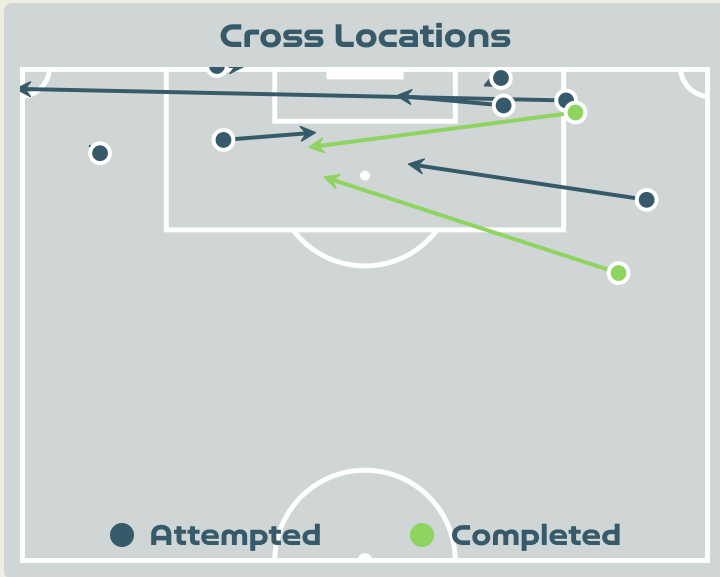

Crosses (Open Play)

Delivery Type

#	Player	Inswing	Outswing	Driven	Lofted	Cutback	Push Cross	Total
23	SOLERA Daniela	0	0	0	0	0	0	0
3	COTO Maria Paula	0	0	0	0	0	0	0
4	BENAVIDES Mariana	0	0	0	0	0	0	0
5	DEL CAMPO GUTIERREZ Valeria	0	0	1	1	0	0	2
7	HERRERA Melissa	4	2	4	1	0	0	11
10	VILLALOBOS Gloriana	0	0	0	0	0	0	0
11	RODRIGUEZ Raquel	0	0	0	0	0	1	1
14	CHINCHILLA Priscilla	0	0	0	5	0	1	6
16	ALVARADO Katherine	0	0	0	0	0	0	0
20	VILLALOBOS Fabiola	0	0	0	0	0	0	0
21	SCOTT Sheika	0	0	0	0	0	0	0
9	SALAS Maria Paula	0	0	0	0	0	0	0
13	VALENCIANO Emilie	0	0	0	0	0	0	0
19	PINELL Alexandra	0	0	0	0	0	0	0

Attempted

20

Completed

3

Most Crosses Attempted

11

HERRERA Melissa
ATTACKING MIDFIELD RIGHT

Crosses (Open Play)

Delivery Type

Attempted

9

Completed

2

Most Crosses Attempted

4

BANDA Barbra
CENTRE FORWARD