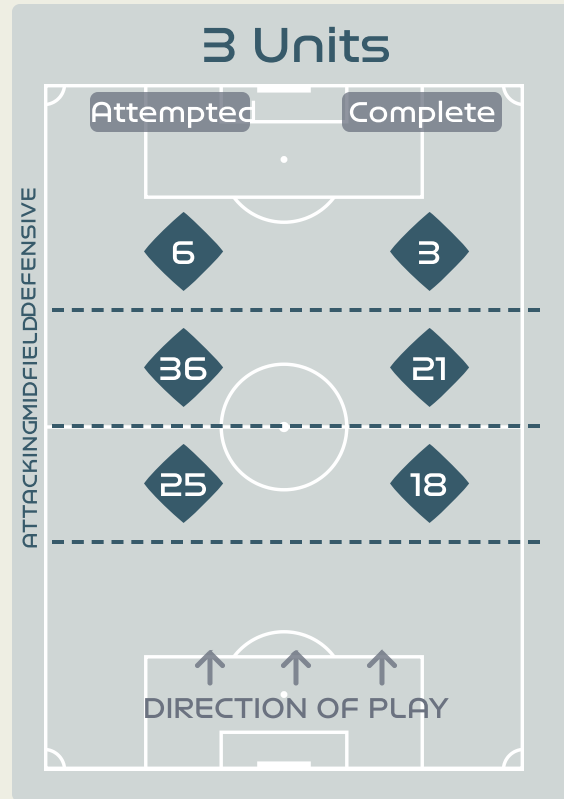

In Possession Line Height & Team Length

Line Breaks

Costa Rica

Attempted Line Breaks

130

Attempted Line Breaks **8**

Inside Shape **8**

Outside Shape **0**

Attempted Line Breaks **67**

Inside Shape **46**

Outside Shape **21**

Attempted Line Breaks **55**

Inside Shape **41**

Outside Shape **14**

Line Breaks

Zambia