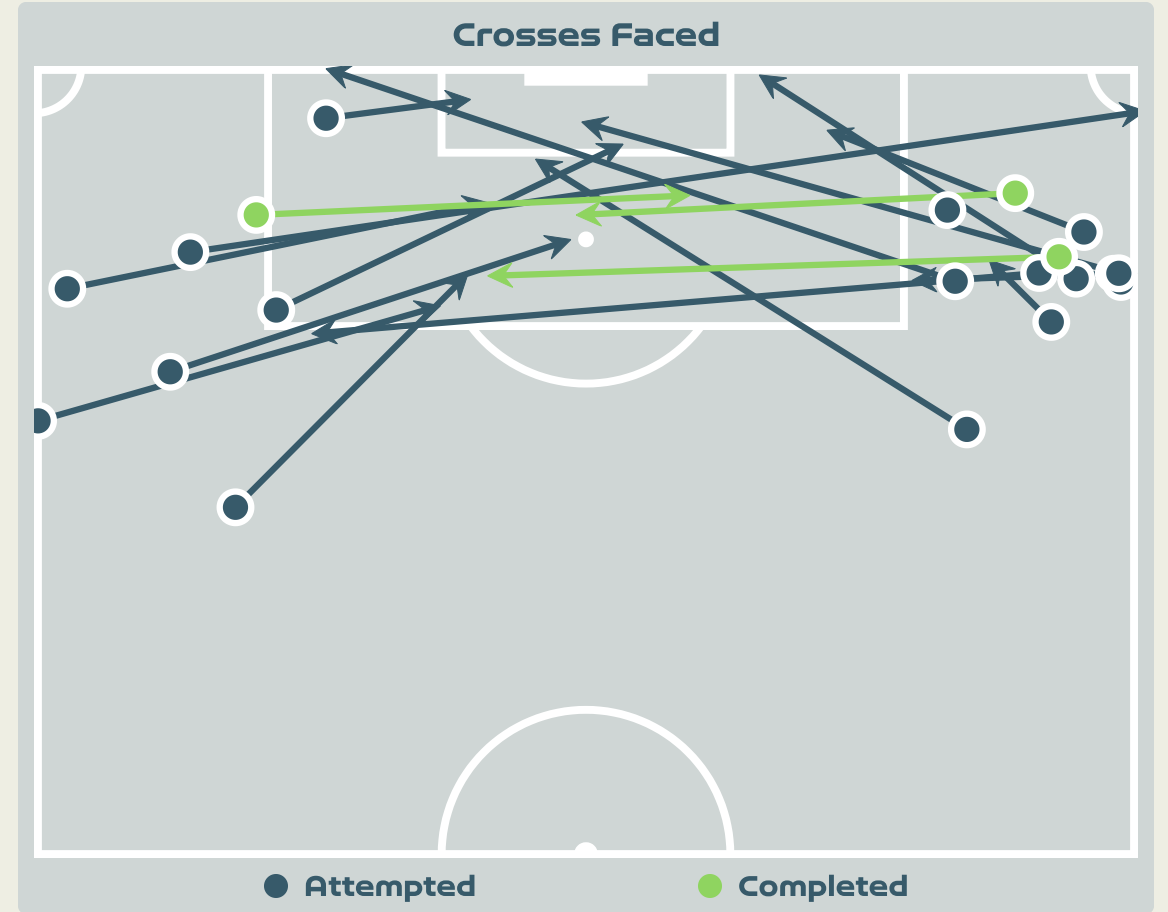

Goal Prevention

Total Attempts on Goal Faced	Total Goal Interventions	Save & Retain	Deflect & Retain	Save & Deflect	Save Attempt	No Save Attempt
17	2	1	0	1	4	11

Aerial Control

Delivery Types Faced

Total	In Swing	Out Swing	Driven	Lofted	Cutback	Push
18	4	3	1	7	1	2

Aerial Control

Delivery Types Faced

Total	In Swing	Out Swing	Driven	Lofted	Cutback	Push
27	6	5	5	9	0	2

SET PLAYS

Costa Rica v Zambia

Set Plays - Corners

50

Total Set Plays