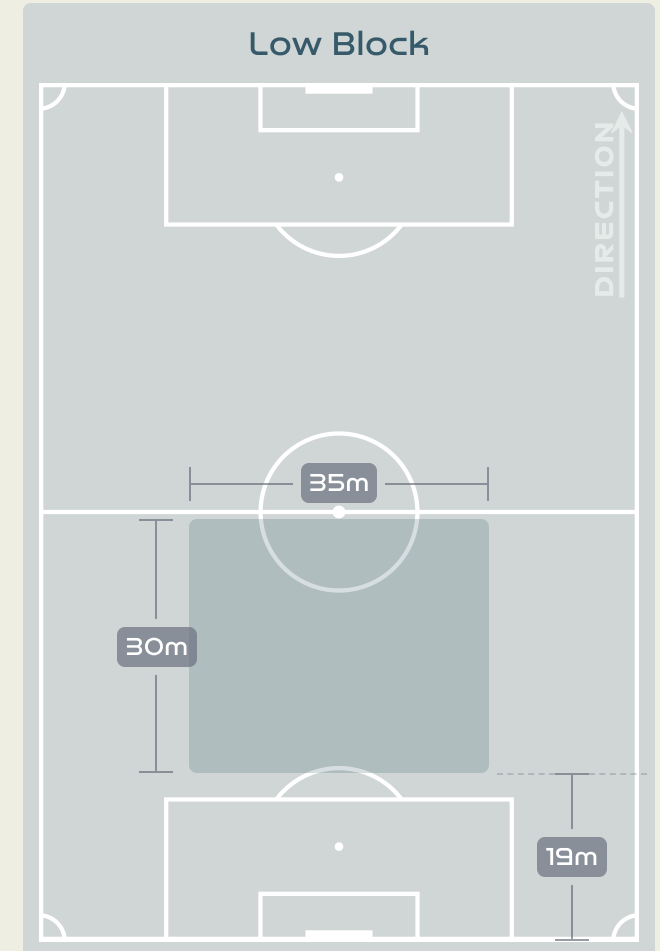

Defensive Line Height & Team Length

Defensive Line Height & Team Length

Defensive Pressure

177	Total Pressures	230
38	Direct Pressures	62
1.59s	Avg Pressure Duration	1.42s
78	Forced Turnovers	88
7.02s	Ball Recovery Time	9.87s
58	Pushing on into Pressing	71
140	Pushing on	206
25	Pressing Direction Inside	39
99	Pressing Direction Outside	99