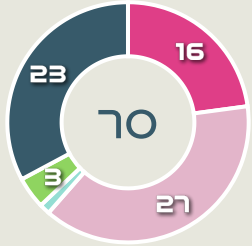

60
Total Offers Received

Most Offers
58
KATONGO Evarine
LEFT CENTRE MIDFIELD

56
Offers Made in Final Third

95
Offers Made in Middle Third

48
Offers Made in Defensive Third

#	Player	Offers Made	Offers Received	% Made & Received
1	MUSONDA Catherine	0	0	0%
3	MWEEMBA Lushomo	4	3	75%
4	BANDA Susan	23	4	17.4%
8	BELEMU Margaret	17	8	47.1%
11	BANDA Barbra	21	5	23.8%
12	KATONGO Evarine	58	11	19%
13	TEMBO Martha	12	11	91.7%
15	MUSESA Agness	2	1	50%
17	KUNDANANJI Racheal	17	7	41.2%
20	CHANDA Hellen	14	3	21.4%
21	CHITUNDU Avell	14	2	14.3%
6	WILOMBE Mary	12	1	8.3%
9	MUBANGA Hellen	4	3	75%
19	MAPEPA Siomala	1	1	100%

Movement to Receive

Movement Types by Phase

Final Third Phase

Progression Phase

Build Up Phase

All Movement Types

- In Front
- In Between
- Out to In
- In to Out
- In Behind

Top Ranked Players