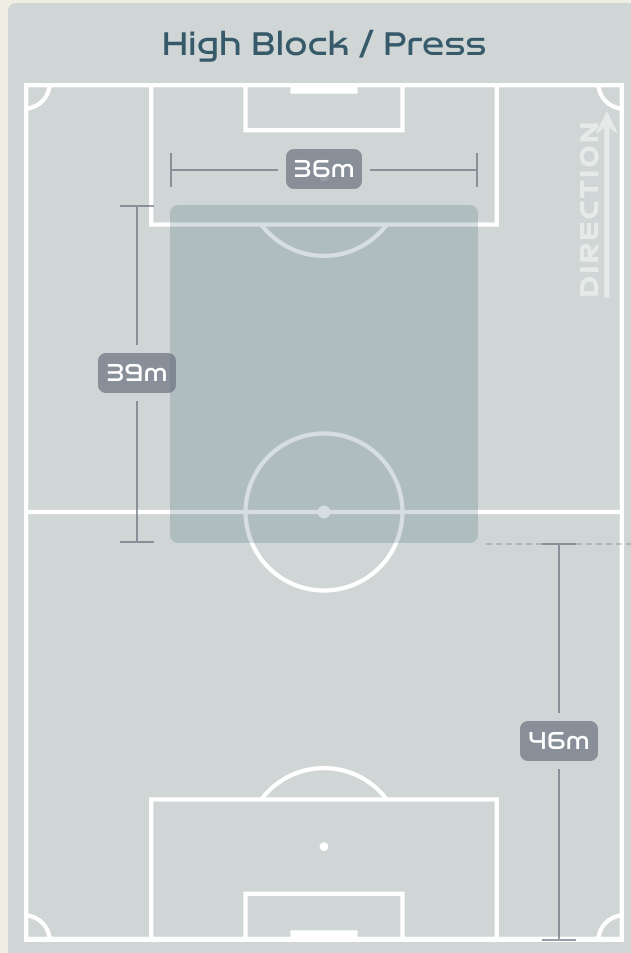

Defensive Actions

Blocks

Possession Contests

Most Possession Regains

#	Player	Total Possession Regains
1	MUSONDA Catherine	8
3	MWEEMBA Lushomo	4
4	BANDA Susan	3
8	BELEMU Margaret	12
11	BANDA Barbra	2
12	KATONGO Evarine	3
13	TEMBO Martha	7
15	MUSESA Agness	5
17	KUNDANANJI Racheal	4
20	CHANDA Hellen	3
21	CHITUNDU Avell	2
6	WILOMBE Mary	3
9	MUBANGA Hellen	0
19	MAPEPA Siomala	0

Defensive Line Height & Team Length

Defensive Line Height & Team Length

Defensive Pressure

177	Total Pressures	230
38	Direct Pressures	62
1.59s	Avg Pressure Duration	1.42s
78	Forced Turnovers	88
7.02s	Ball Recovery Time	9.87s
58	Pushing on into Pressing	71
140	Pushing on	206
25	Pressing Direction Inside	39
99	Pressing Direction Outside	99