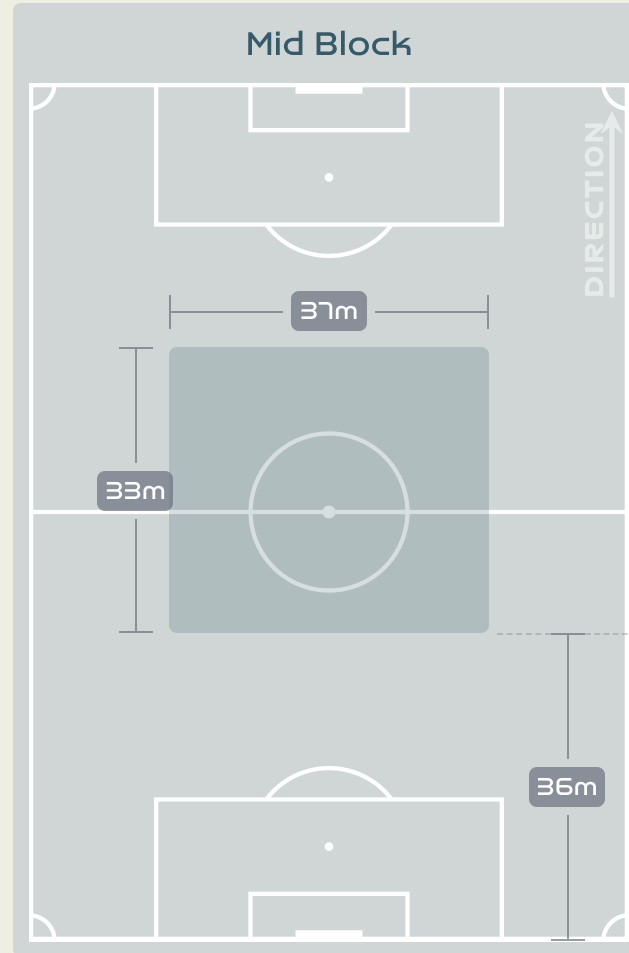

Defensive Line Height & Team Length

Defensive Line Height & Team Length

Defensive Pressure

177	Total Pressures	230
38	Direct Pressures	62
1.59s	Avg Pressure Duration	1.42s
78	Forced Turnovers	88
7.02s	Ball Recovery Time	9.87s
58	Pushing on into Pressing	71
140	Pushing on	206
25	Pressing Direction Inside	39
99	Pressing Direction Outside	99