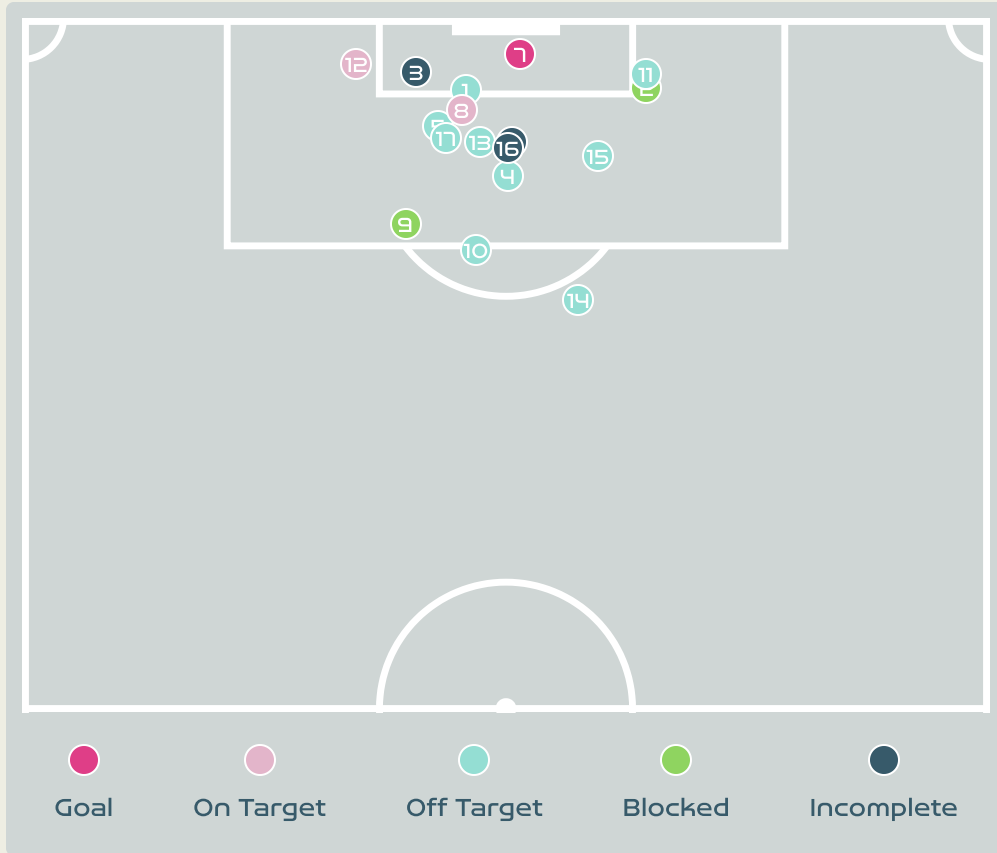

Top 5 Player to Player Passers		
Player	Passed To	% of Total Team Passes
BENAVIDES Mariana	COTO Maria Paula	5%
BENAVIDES Mariana	VILLALOBOS Fabiola	4.7%
SOLERA Daniela	BENAVIDES Mariana	3.7%
VILLALOBOS Fabiola	BENAVIDES Mariana	3.7%
RODRIGUEZ Raquel	ALVARADO Katherine	2.7%

Attempts at Goal

Key	Outcome	Shots
	Goals	1
	On Target	2
	Off Target	9
	Blocked	2
	Incomplete	3

Attempts at Goal

Time	Player	Outcome	Body Part	Delivery Type
40	3 COTO Maria Paula	Off Target	Head	Freekick
40	21 SCOTT Sheika	Incomplete - Blocked	Right Foot	Other
40	3 COTO Maria Paula	Incomplete - Defensive Event	Head	Pass
40	20 VILLALOBOS Fabiola	Off Target	Right Foot	Loose Ball
42	20 VILLALOBOS Fabiola	Off Target	Head	Freekick
46	3 COTO Maria Paula	Incomplete - Player On Ball Error	Head	Corner
46	7 HERRERA Melissa	On Target - Goal	Lower Body	Pass
48	5 DEL CAMPO GUTIERREZ Valeria	On Target - Saved	Right Foot	Pass
49	20 VILLALOBOS Fabiola	Incomplete - Blocked	Right Foot	Other
49	21 SCOTT Sheika	Off Target	Right Foot	Loose Ball
59	20 VILLALOBOS Fabiola	Off Target	Right Foot	Freekick
60	20 VILLALOBOS Fabiola	On Target - Saved	Head	Freekick
74	11 RODRIGUEZ Raquel	Off Target	Head	Freekick
76	9 SALAS Maria Paula	Off Target	Right Foot	Pass
77	5 DEL CAMPO GUTIERREZ Valeria	Off Target	Right Foot	Cross
97	7 HERRERA Melissa	Incomplete - Player On Ball Error	Head	Cross
97	7 HERRERA Melissa	Deflected Off Target - Defensive Event	Left Foot	Loose Ball