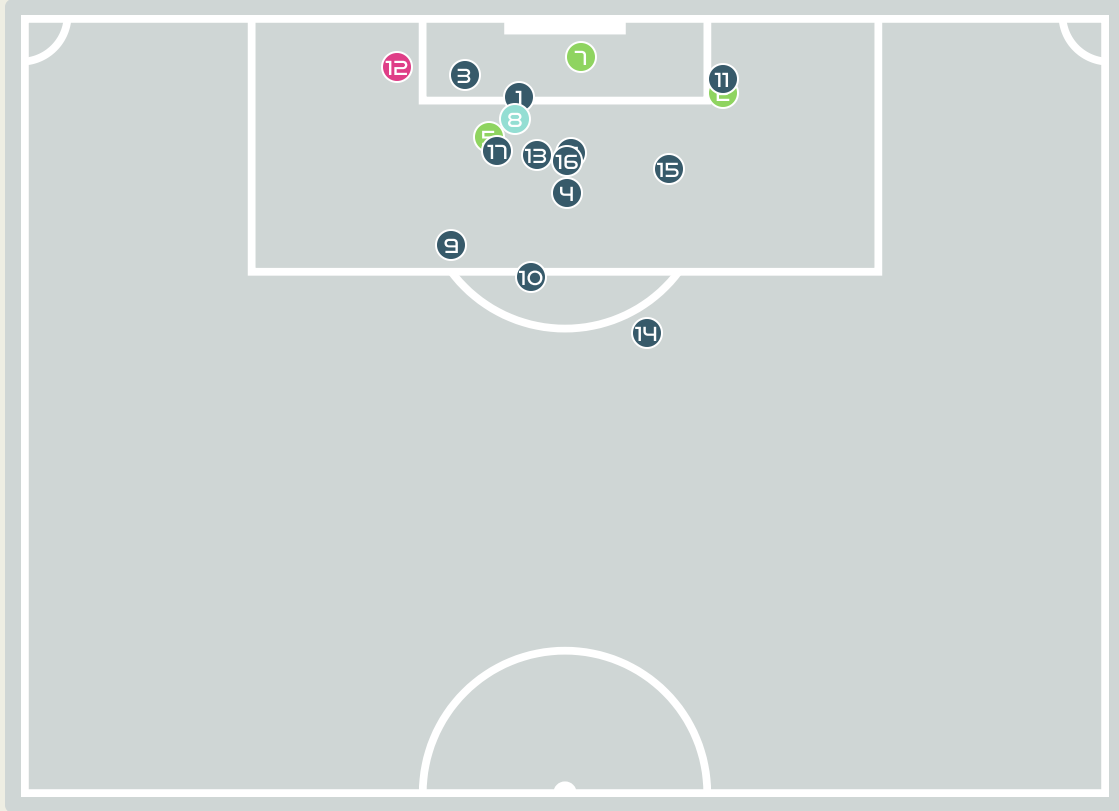

Total Involvements

Goalkeeping Distribution

Goalkeeping Distribution

Goal Prevention

Total Attempts on Goal Faced	Total Goal Interventions	Save & Retain	Deflect & Retain	Save & Deflect	Save Attempt	No Save Attempt
16	7	3	0	4	2	6

Goal Prevention

Total Attempts on Goal Faced	Total Goal Interventions	Save & Retain	Deflect & Retain	Save & Deflect	Save Attempt	No Save Attempt
17	2	1	0	1	4	11

Aerial Control

Delivery Types Faced

Total	In Swing	Out Swing	Driven	Lofted	Cutback	Push
18	4	3	1	7	1	2