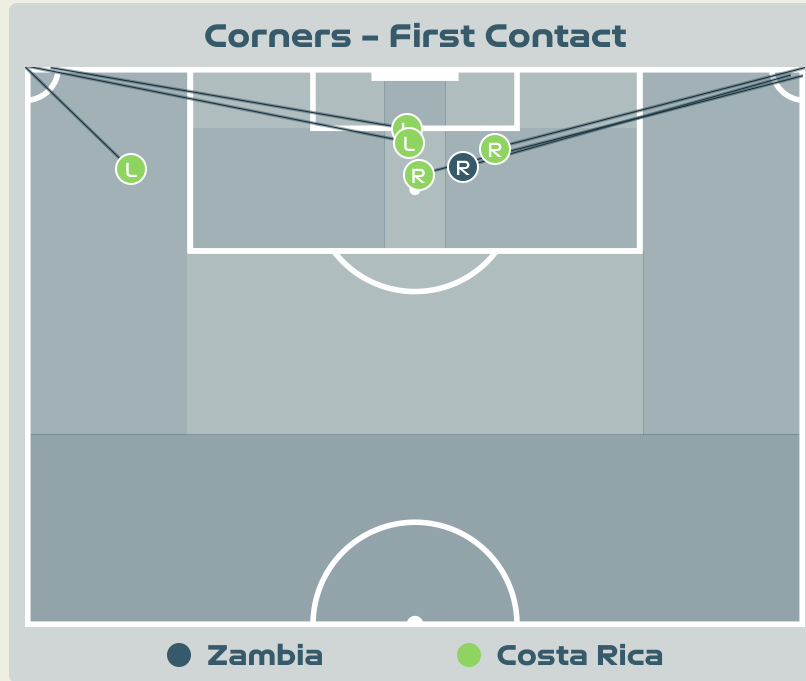

Set Plays - Corners

45

Total Set Plays

13

Total Free Kicks

1

Total Penalties

7

Total Corners

24

Total Throw Ins

Delivery Type	From Left Side	From Right Side	Total
Direct to Area	2	3	5
Short	1	1	2
Edge of Penalty Area	0	0	0

Delivery Style	Total
Inswing	3
Outswing	2
Driven	0

Free Kicks	
Type	Total
Direct	8
Direct (on target)	1
Direct (off target)	1
Indirect	5

First Contacts on Zambia Crosses

1

By Zambia

5

By Costa Rica

Top 5 Player First Contacts		
Player	Team	Total
MWEEMBA Lushomo	Zambia	1
COTO Maria Paula	Costa Rica	1
HERRERA Melissa	Costa Rica	1
VILLALOBOS Gloriana	Costa Rica	1
VILLALOBOS Fabiola	Costa Rica	1