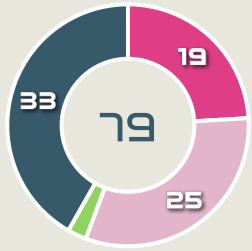

60
Total Offers Received

Most Offers
58
KATONGO Evarine
LEFT CENTRE MIDFIELD

56
Offers Made in Final Third

95
Offers Made in Middle Third

48
Offers Made in Defensive Third

#	Player	Offers Made	Offers Received	% Made & Received
1	MUSONDA Catherine	0	0	0%
3	MWEEMBA Lushomo	4	3	75%
4	BANDA Susan	23	4	17.4%
8	BELEMU Margaret	17	8	47.1%
11	BANDA Barbra	21	5	23.8%
12	KATONGO Evarine	58	11	19%
13	TEMBO Martha	12	11	91.7%
15	MUSESA Agness	2	1	50%
17	KUNDANANJI Racheal	17	7	41.2%
20	CHANDA Hellen	14	3	21.4%
21	CHITUNDU Avell	14	2	14.3%
6	WILOMBE Mary	12	1	8.3%
9	MUBANGA Hellen	4	3	75%
19	MAPEPA Siomala	1	1	100%

Movement to Receive

Movement Types by Phase

Final Third Phase

Progression Phase

Build Up Phase

All Movement Types

- In Front
- In Between
- Out to In
- In to Out
- In Behind

Top Ranked Players