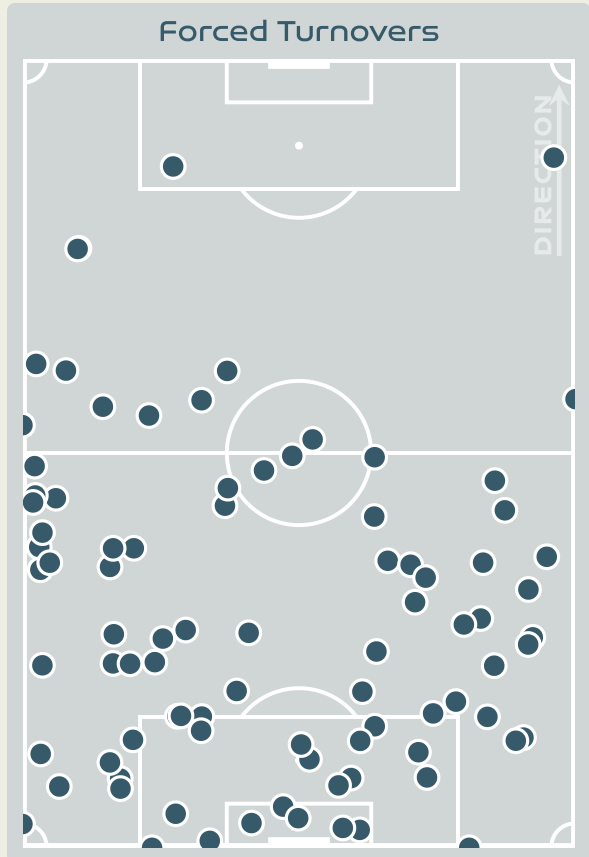

Defensive Actions

Blocks

Possession Contests

Most Possession Regains

#	Player	Total Possession Regains
1	MUSONDA Catherine	8
3	MWEEMBA Lushomo	4
4	BANDA Susan	3
8	BELEMU Margaret	12
11	BANDA Barbra	2
12	KATONGO Evarine	3
13	TEMBO Martha	7
15	MUSESA Agness	5
17	KUNDANANJI Racheal	4
20	CHANDA Hellen	3
21	CHITUNDU Avell	2
6	WILOMBE Mary	3
9	MUBANGA Hellen	0
19	MAPEPA Siomala	0