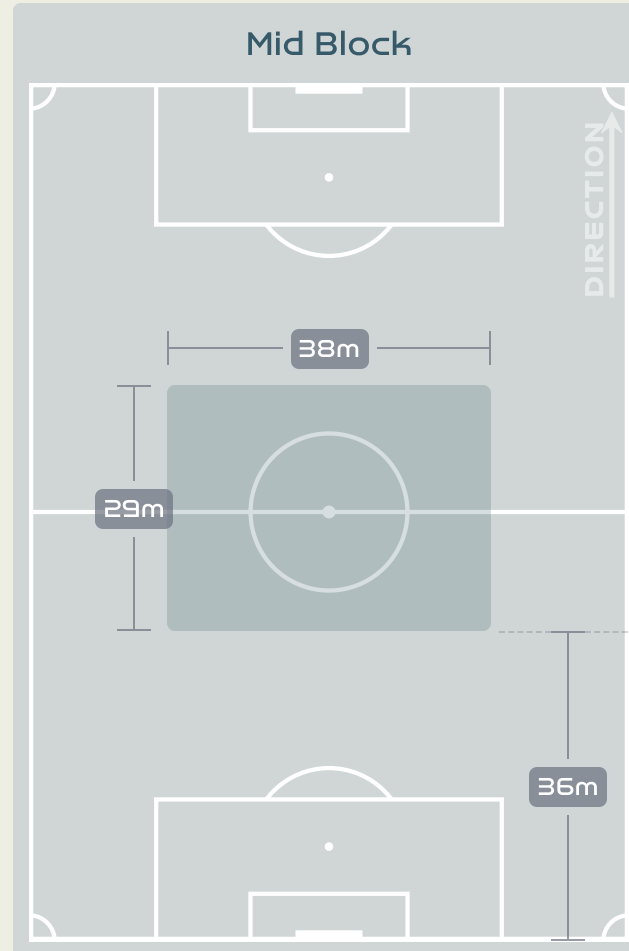

Defensive Line Height & Team Length

Defensive Line Height & Team Length

Defensive Pressure

177	Total Pressures	230
38	Direct Pressures	62
1.59s	Avg Pressure Duration	1.42s
78	Forced Turnovers	88
7.02s	Ball Recovery Time	9.87s
58	Pushing on into Pressing	71
140	Pushing on	206
25	Pressing Direction Inside	39
99	Pressing Direction Outside	99