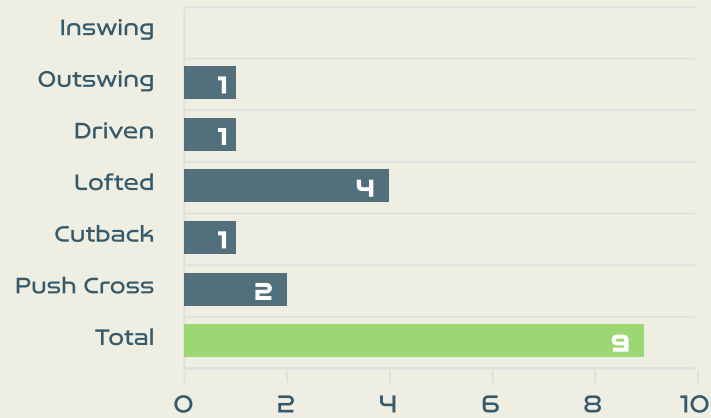

Attempted

20

Completed

3

Most Crosses Attempted

11

HERRERA Melissa
ATTACKING MIDFIELD RIGHT

Crosses (Open Play)

Delivery Type

Attempted

9

Completed

2

Most Crosses Attempted

4

BANDA Barbra
CENTRE FORWARD