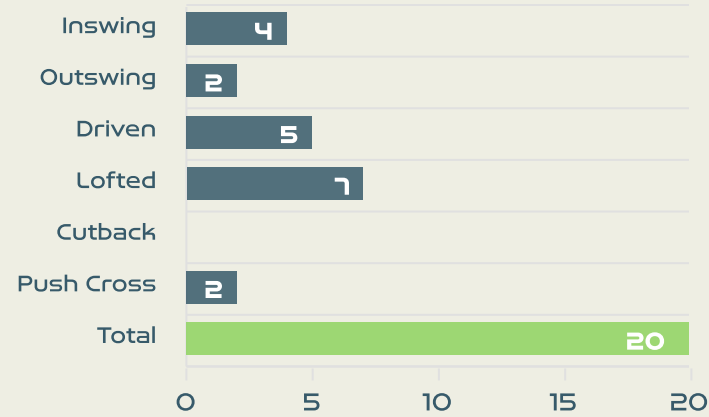

Delivery Type

#	Player	Inswing	Outswing	Driven	Lofted	Cutback	Push Cross	Total
23	SOLERA Daniela	0	0	0	0	0	0	0
3	COTO Maria Paula	0	0	0	0	0	0	0
4	BENAVIDES Mariana	0	0	0	0	0	0	0
5	DEL CAMPO GUTIERREZ Valeria	0	0	1	1	0	0	2
7	HERRERA Melissa	4	2	4	1	0	0	11
10	VILLALOBOS Gloriana	0	0	0	0	0	0	0
11	RODRIGUEZ Raquel	0	0	0	0	0	1	1
14	CHINCHILLA Priscilla	0	0	0	5	0	1	6
16	ALVARADO Katherine	0	0	0	0	0	0	0
20	VILLALOBOS Fabiola	0	0	0	0	0	0	0
21	SCOTT Sheika	0	0	0	0	0	0	0
9	SALAS Maria Paula	0	0	0	0	0	0	0
13	VALENCIANO Emilie	0	0	0	0	0	0	0
19	PINELL Alexandra	0	0	0	0	0	0	0