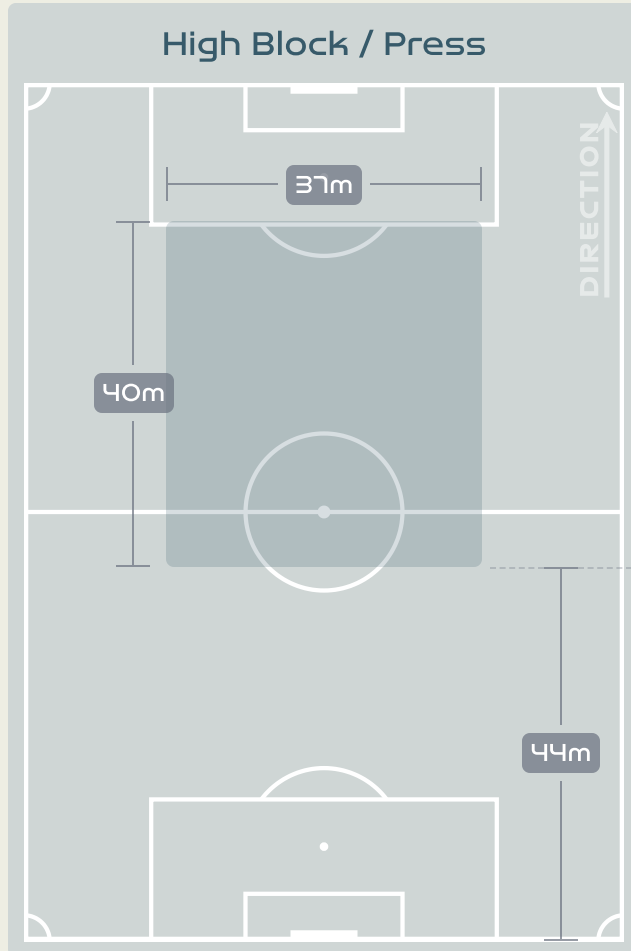

Defensive Line Height & Team Length

Defensive Line Height & Team Length

Defensive Pressure

177	Total Pressures	230
38	Direct Pressures	62
1.59s	Avg Pressure Duration	1.42s
78	Forced Turnovers	88
7.02s	Ball Recovery Time	9.87s
58	Pushing on into Pressing	71
140	Pushing on	206
25	Pressing Direction Inside	39
99	Pressing Direction Outside	99