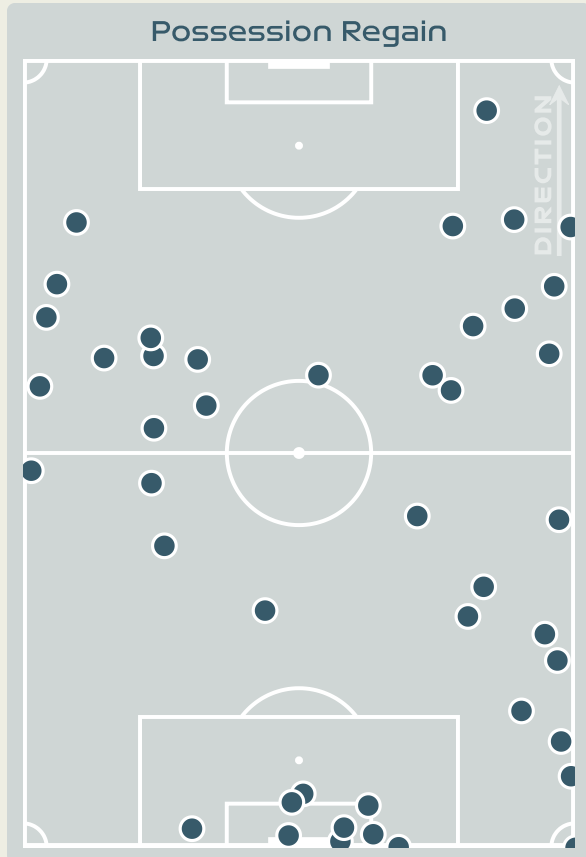

Costa Rica v Zambia

Defensive Actions

78

Forced Turnovers

50

Possession Regained

10

Interceptions

36

Tackles

3.25

Possession Actions / Defensive Action

Most Possession Regains

8

SOLERA Daniela
GOALKEEPER

#	Player	Total Possession Regains
23	SOLERA Daniela	8
3	COTO Maria Paula	6
4	BENAVIDES Mariana	2
5	DEL CAMPO GUTIERREZ Valeria	7
7	HERRERA Melissa	5
10	VILLALOBOS Gloriana	0
11	RODRIGUEZ Raquel	5
14	CHINCHILLA Priscilla	4
16	ALVARADO Katherine	6
20	VILLALOBOS Fabiola	1
21	SCOTT Sheika	3
9	SALAS Maria Paula	1
13	VALENCIANO Emilie	0
19	PINELL Alexandra	2