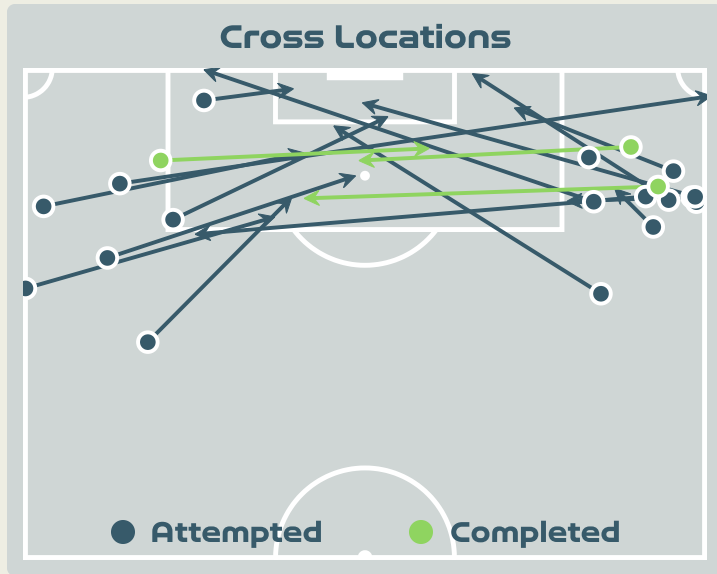

Crosses (Open Play)