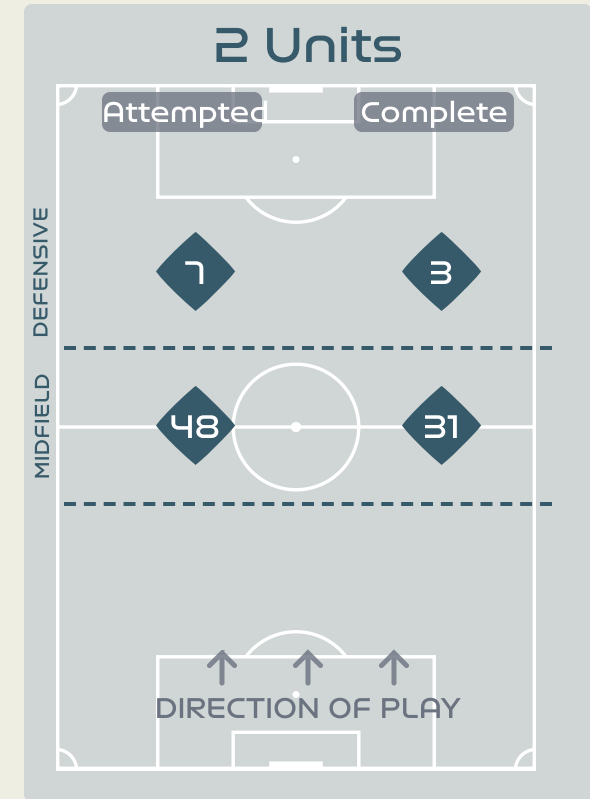

In Possession Line Height & Team Length

Line Breaks

Costa Rica

Attempted Line Breaks

130

Attempted Line Breaks **8**

Inside Shape **8**

Outside Shape **0**

Attempted Line Breaks **67**

Inside Shape **46**

Outside Shape **21**

Attempted Line Breaks **55**

Inside Shape **41**

Outside Shape **14**

Line Breaks

Zambia