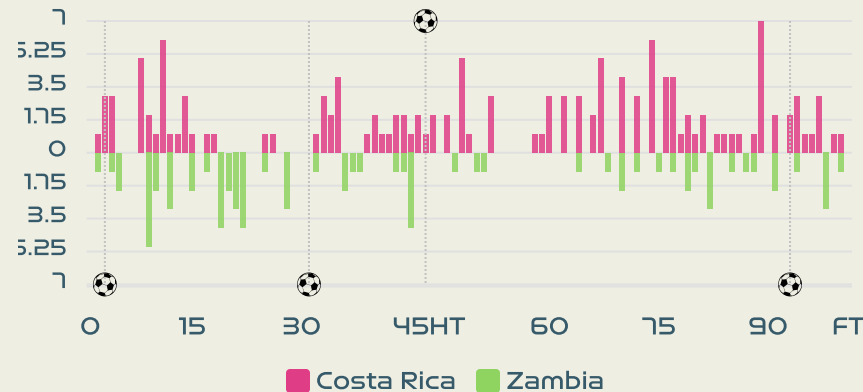

Distribution in the Final Third