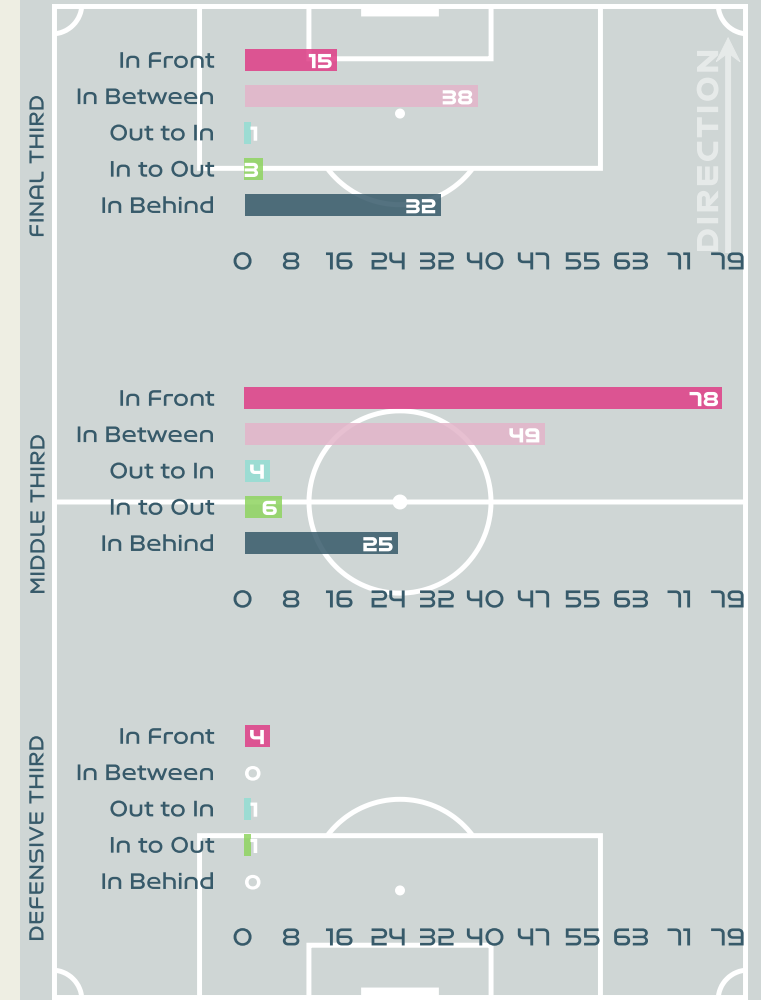

Movement to Receive

Movement Types by Phase

Final Third Phase

Progression Phase

Build Up Phase

All Movement Types

- In Front
- In Between
- Out to In
- In to Out
- In Behind

Top Ranked Players

Type	Player	Movements
In Front	10 VILLALOBOS Gloriana	22
In Between	21 SCOTT Sheika	33
Out to In	7 HERRERA Melissa	1
In to Out	10 VILLALOBOS Gloriana	3
In Behind	7 HERRERA Melissa	20

Movement Types Pitch Third