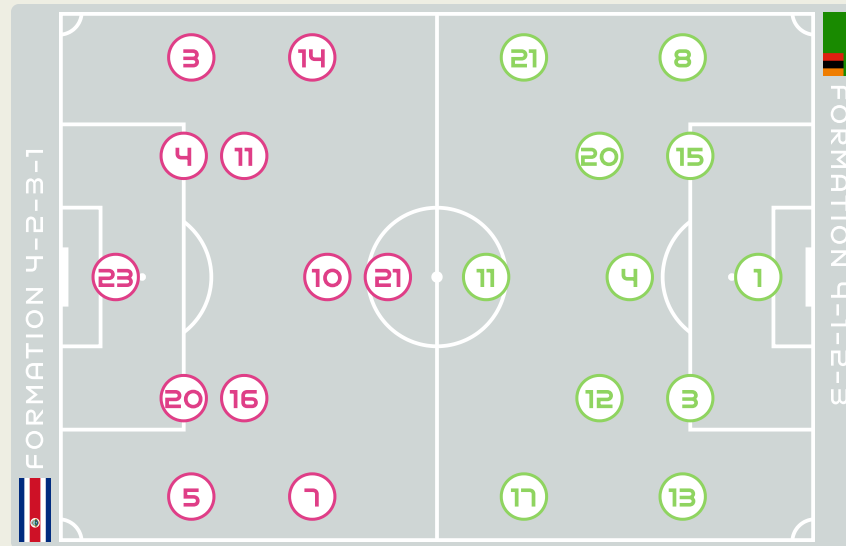

SUBSTITUTES

1	GK	PEREZ Genesis	
18	GK	TAPIA Priscilla	
2	DF	GUILLEN Gabriela	
6	DF	SANCHEZ Carol	
8	MF	CAMPOS Mariela	
9	FW	SALAS Maria Paula	72'
12	DF	ELIZONDO Maria Paula	
13	DF	VALENCIANO Emilie	85'
15	MF	GRANADOS Cristin	
17	FW	VARELA Sofia	
19	MF	PINELL Alexandra	90+1'
22	FW	ESTRADA Catalina