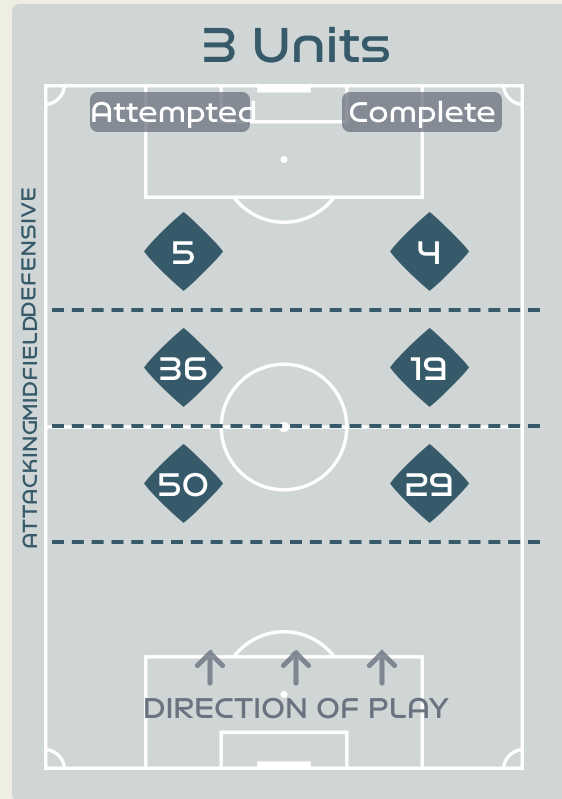

Attempted Line Breaks **67**

Inside Shape **46**

Outside Shape **21**

Attempted Line Breaks **55**

Inside Shape **41**

Outside Shape **14**

Line Breaks

Zambia

Attempted Line Breaks

128

Attempted Line Breaks 13

Inside Shape 7
Outside Shape 6

Attempted Line Breaks 91

Inside Shape 60
Outside Shape 31

Attempted Line Breaks 24

Inside Shape 18
Outside Shape 6

Line Breaks

					4 Units				3 Units			2 Units		Direction			Distribution Type		
#	Player	Line Breaks Attempted	Line Breaks Completed	Line Break Completion %	Attacking Line	Attacking Midfield Line	Midfield Line	Defensive Line	Attacking Line	Midfield Line	Defensive Line	Midfield Line	Defensive Line	Through	Around	Over	Pass	Cross	Ball Progression
23	SOLERA Daniela	6	1	16%	0	0	0	0	4	1	0	1	0	1	0	5	6	0	0
3	COTO Maria Paula	22	13	59%	0	1	0	0	5	5	1	10	0	4	10	8	22	0	0
4	BENAVIDES Mariana	11	4	36%	0	0	2	0	1	3	0	5	0	1	0	10	11	0	0
5	DEL CAMPO GUTIERREZ Valeria	19	10	52%	0	0	1	0	8	2	0	7	1	5	6	8	17	2	0
7	HERRERA Melissa	10	5	50%	0	0	1	0	0	3	1	5	0	2	3	5	7	3	0
10	VILLALOBOS Gloriana	4	4	100%	0	0	0	0	0	0	0	4	0	1	3	0	4	0	0
11	RODRIGUEZ Raquel	11	9	81%	0	0	0	0	2	5	0	4	0	8	2	1	11	0	0
14	CHINCHILLA Priscilla	4	2	50%	0	0	0	0	0	2	0	0	2	0	2	2	2	2	0
16	ALVARADO Katherine	18	11	61%	0	0	1	0	2	4	3	5	3	2	3	13	14	4	0
20	VILLALOBOS Fabiola	14	9	64%	0	1	1	0	3	4	0	5	0	6	1	7	13	0	1
21	SCOTT Sheika	4	4	100%	0	0	0	0	0	3	0	1	0	1	2	1	4	0	0
9	SALAS Maria Paula	3	2	66%	0	0	0	0	0	1	1	0	1	2	1	0	2	0	1
13	VALENCIANO Emilie	2	1	50%	0	0	0	0	0	1	0	1	0	1	1	0	2	0	0
19	PINELL Alexandra	2	1	50%	0	0	0	0	0	2	0	0	0	0	2	0	2	0	0