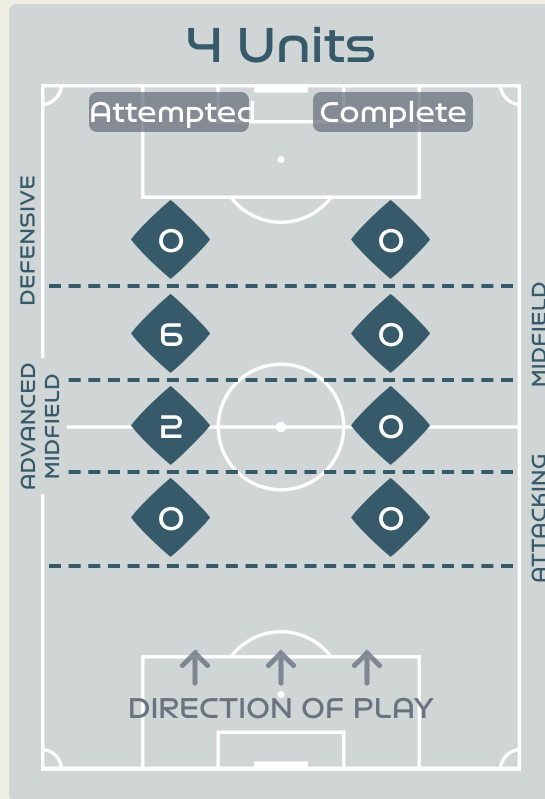

In Possession Line Height & Team Length

Line Breaks

Costa Rica

Attempted Line Breaks

130

Attempted Line Breaks **8**

Inside Shape **8**

Outside Shape **0**

Attempted Line Breaks **67**

Inside Shape **46**

Outside Shape **21**

Attempted Line Breaks **55**

Inside Shape **41**

Outside Shape **14**

Line Breaks

Zambia