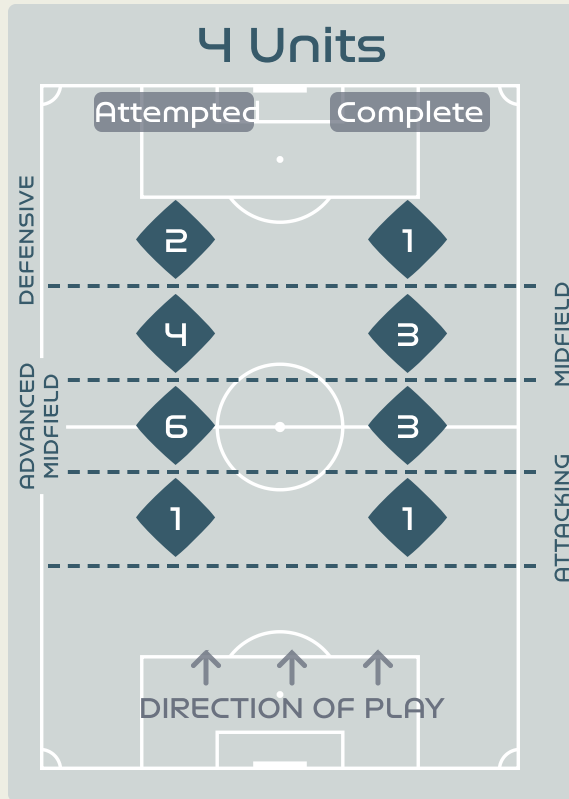

Attempted Line Breaks **67**

Inside Shape **46**

Outside Shape **21**

Attempted Line Breaks **55**

Inside Shape **41**

Outside Shape **14**

Line Breaks

Zambia

Attempted Line Breaks

128

Attempted Line Breaks 13

Inside Shape 7
Outside Shape 6

Attempted Line Breaks 91

Inside Shape 60
Outside Shape 31

Attempted Line Breaks 24

Inside Shape 18
Outside Shape 6

Line Breaks

					4 Units				3 Units			2 Units		Direction			Distribution Type		
#	Player	Line Breaks Attempted	Line Breaks Completed	Line Break Completion %	Attacking Line	Attacking Midfield Line	Midfield Line	Defensive Line	Attacking Line	Midfield Line	Defensive Line	Midfield Line	Defensive Line	Through	Around	Over	Pass	Cross	Ball Progression
23	SOLERA Daniela	6	1	16%	0	0	0	0	4	1	0	1	0	1	0	5	6	0	0
3	COTO Maria Paula	22	13	59%	0	1	0	0	5	5	1	10	0	4	10	8	22	0	0
4	BENAVIDES Mariana	11	4	36%	0	0	2	0	1	3	0	5	0	1	0	10	11	0	0
5	DEL CAMPO GUTIERREZ Valeria	19	10	52%	0	0	1	0	8	2	0	7	1	5	6	8	17	2	0
7	HERRERA Melissa	10	5	50%	0	0	1	0	0	3	1	5	0	2	3	5	7	3	0
10	VILLALOBOS Gloriana	4	4	100%	0	0	0	0	0	0	0	4	0	1	3	0	4	0	0
11	RODRIGUEZ Raquel	11	9	81%	0	0	0	0	2	5	0	4	0	8	2	1	11	0	0
14	CHINCHILLA Priscilla	4	2	50%	0	0	0	0	0	2	0	0	2	0	2	2	2	2	0
16	ALVARADO Katherine	18	11	61%	0	0	1	0	2	4	3	5	3	2	3	13	14	4	0
20	VILLALOBOS Fabiola	14	9	64%	0	1	1	0	3	4	0	5	0	6	1	7	13	0	1
21	SCOTT Sheika	4	4	100%	0	0	0	0	0	3	0	1	0	1	2	1	4	0	0
9	SALAS Maria Paula	3	2	66%	0	0	0	0	0	1	1	0	1	2	1	0	2	0	1
13	VALENCIANO Emilie	2	1	50%	0	0	0	0	0	1	0	1	0	1	1	0	2	0	0
19	PINELL Alexandra	2	1	50%	0	0	0	0	0	2	0	0	0	0	2	0	2	0	0