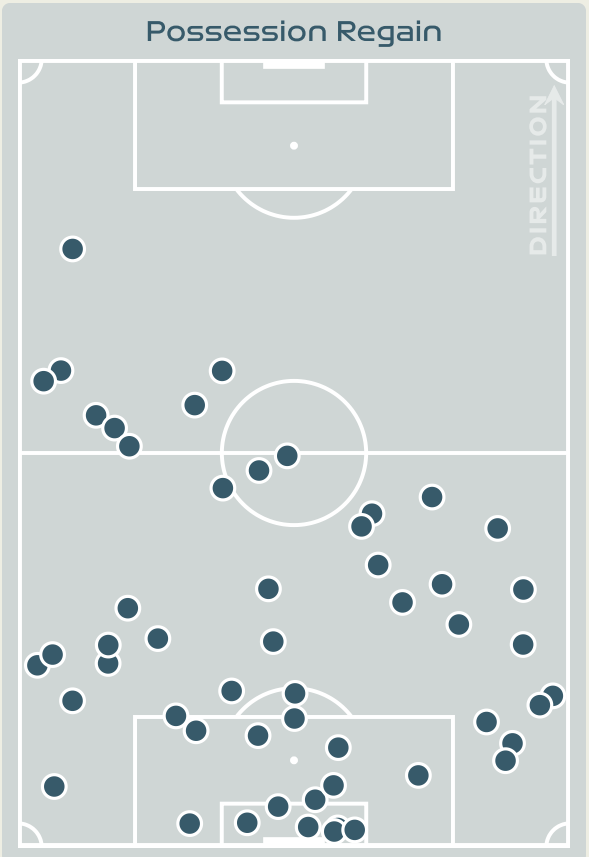

Defensive Actions

Blocks

Possession Contests

Most Possession Regains

#	Player	Total Possession Regains
1	MUSONDA Catherine	8
3	MWEEMBA Lushomo	4
4	BANDA Susan	3
8	BELEMU Margaret	12
11	BANDA Barbra	2
12	KATONGO Evarine	3
13	TEMBO Martha	7
15	MUSESA Agness	5
17	KUNDANANJI Racheal	4
20	CHANDA Hellen	3
21	CHITUNDU Avell	2
6	WILOMBE Mary	3
9	MUBANGA Hellen	0
19	MAPEPA Siomala	0