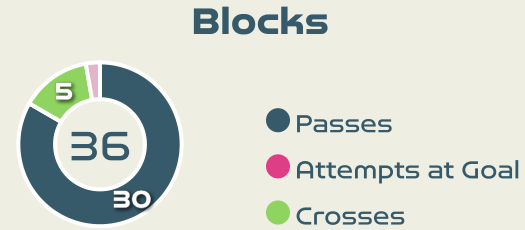

Defensive Actions

78

Forced Turnovers

50

Possession Regained

10

Interceptions

36

Tackles

3.25

Possession Actions / Defensive Action

Most Possession Regains

8

SOLERA Daniela
GOALKEEPER

#	Player	Total Possession Regains
23	SOLERA Daniela	8
3	COTO Maria Paula	6
4	BENAVIDES Mariana	2
5	DEL CAMPO GUTIERREZ Valeria	7
7	HERRERA Melissa	5
10	VILLALOBOS Gloriana	0
11	RODRIGUEZ Raquel	5
14	CHINCHILLA Priscilla	4
16	ALVARADO Katherine	6
20	VILLALOBOS Fabiola	1
21	SCOTT Sheika	3
9	SALAS Maria Paula	1
13	VALENCIANO Emilie	0
19	PINELL Alexandra	2