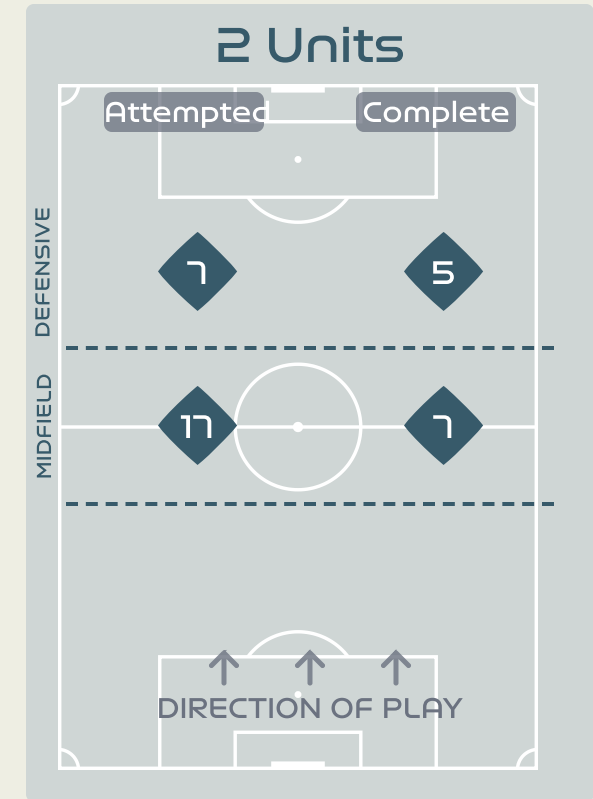

Attempted Line Breaks **67**

Inside Shape **46**

Outside Shape **21**

Attempted Line Breaks **55**

Inside Shape **41**

Outside Shape **14**

Line Breaks

Zambia

Attempted Line Breaks

128

Attempted Line Breaks 13

Inside Shape 7
Outside Shape 6

Attempted Line Breaks 91

Inside Shape 60
Outside Shape 31

Attempted Line Breaks 24

Inside Shape 18
Outside Shape 6

Line Breaks

					4 Units				3 Units			2 Units		Direction			Distribution Type		
#	Player	Line Breaks Attempted	Line Breaks Completed	Line Break Completion %	Attacking Line	Attacking Midfield Line	Midfield Line	Defensive Line	Attacking Line	Midfield Line	Defensive Line	Midfield Line	Defensive Line	Through	Around	Over	Pass	Cross	Ball Progression
23	SOLERA Daniela	6	1	16%	0	0	0	0	4	1	0	1	0	1	0	5	6	0	0
3	COTO Maria Paula	22	13	59%	0	1	0	0	5	5	1	10	0	4	10	8	22	0	0
4	BENAVIDES Mariana	11	4	36%	0	0	2	0	1	3	0	5	0	1	0	10	11	0	0
5	DEL CAMPO GUTIERREZ Valeria	19	10	52%	0	0	1	0	8	2	0	7	1	5	6	8	17	2	0
7	HERRERA Melissa	10	5	50%	0	0	1	0	0	3	1	5	0	2	3	5	7	3	0
10	VILLALOBOS Gloriana	4	4	100%	0	0	0	0	0	0	0	4	0	1	3	0	4	0	0
11	RODRIGUEZ Raquel	11	9	81%	0	0	0	0	2	5	0	4	0	8	2	1	11	0	0
14	CHINCHILLA Priscilla	4	2	50%	0	0	0	0	0	2	0	0	2	0	2	2	2	2	0
16	ALVARADO Katherine	18	11	61%	0	0	1	0	2	4	3	5	3	2	3	13	14	4	0
20	VILLALOBOS Fabiola	14	9	64%	0	1	1	0	3	4	0	5	0	6	1	7	13	0	1
21	SCOTT Sheika	4	4	100%	0	0	0	0	0	3	0	1	0	1	2	1	4	0	0
9	SALAS Maria Paula	3	2	66%	0	0	0	0	0	1	1	0	1	2	1	0	2	0	1
13	VALENCIANO Emilie	2	1	50%	0	0	0	0	0	1	0	1	0	1	1	0	2	0	0
19	PINELL Alexandra	2	1	50%	0	0	0	0	0	2	0	0	0	0	2	0	2	0	0