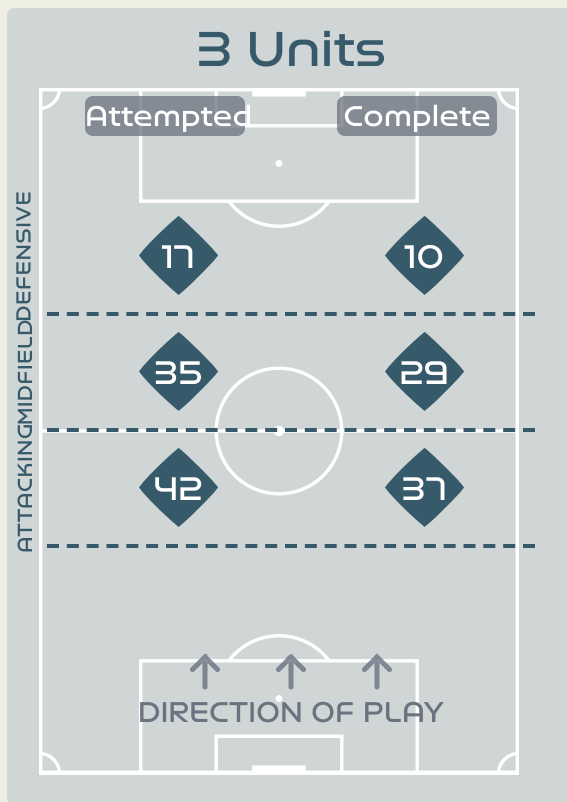

# In Possession Line Height & Team Length

# In Possession Line Height & Team Length

Zambia

# Line Breaks

Spain

Attempted Line Breaks

184

Attempted Line Breaks 3

Inside Shape 0

Outside Shape 3

Attempted Line Breaks 94

Inside Shape 36

Outside Shape 58

Attempted Line Breaks 87

Inside Shape 43

Outside Shape 44