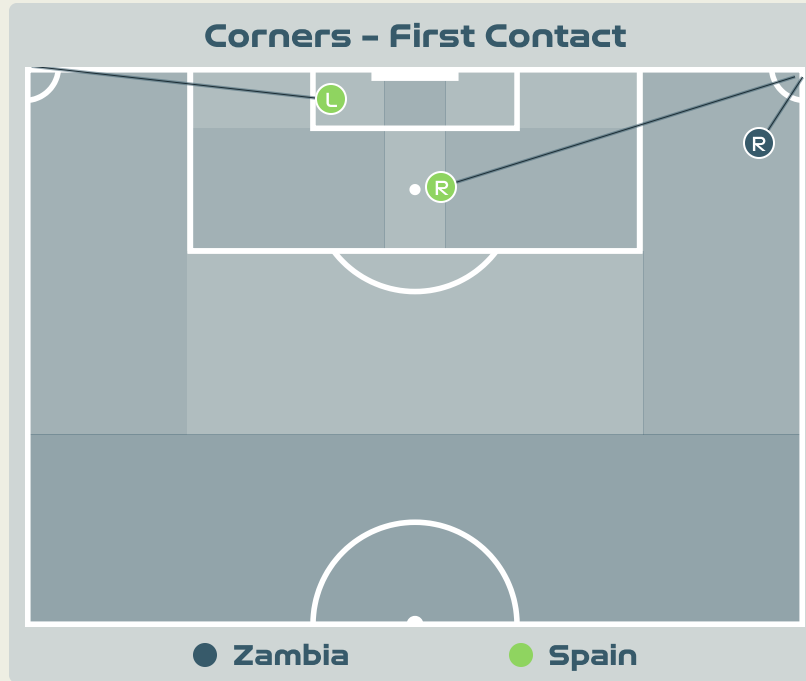

Set Plays - Corners

Delivery Type	From Left Side	From Right Side	Total
Direct to Area	1	0	1
Short	0	2	2
Edge of Penalty Area	0	0	0

Delivery Style	Total
Inswing	0
Outswing	0
Driven	0

Free Kicks	
Type	Total
Direct	7
Direct (on target)	0
Direct (off target)	0
Indirect	2