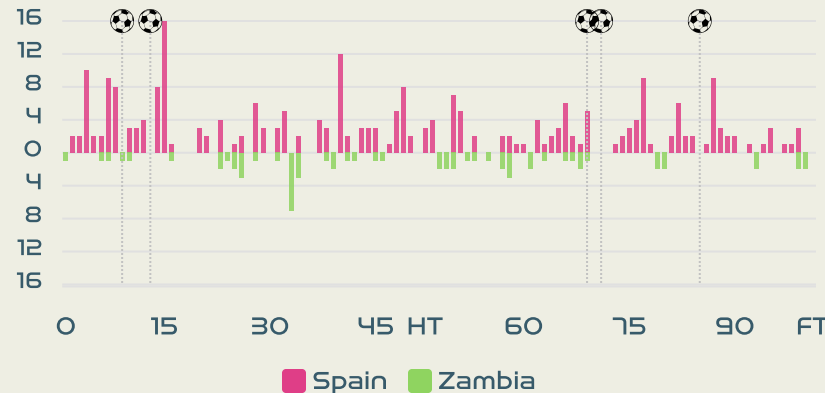

Distribution in the Final Third

STARTING

		SAKALA Eunice	GK	18	
↓ 76'		MWEEMBA Lushomo	DF	3	
	↓ 37'	BANDA Susan	MF	4	
		BELEMU Margaret	DF	8	
		(C) BANDA Barbra	FW	11	
↓ 76'		KATONGO Evarine	MF	12	
	100'	TEMBO Martha	DF	13	
		LUNGU Ireen	MF	14	
		MUSESA Agness	DF	15	
		KUNDANANJI Racheal	FW	17	
↓ 37'		MAPEPA Siomala	FW	19	

SUBSTITUTES

		LUNGU Leticia	GK	16	
		SOKO Judith	DF	2	
		MULENGA Mary	DF	5	
	↑ 37'	WILOMBE Mary	MF	6	
91'	↑ 76'	LUBANDJI Ochumba	FW	7	
		MUBANGA Hellen	FW	9	
		SELEMANI Comfort	MF	10	
		CHANDA Hellen	FW	20	
	↑ 37'	CHITUNDU Avell	MF	21	
		BANDA Esther	DF	22	
	↑ 76'	PHIRI Vast	DF	23