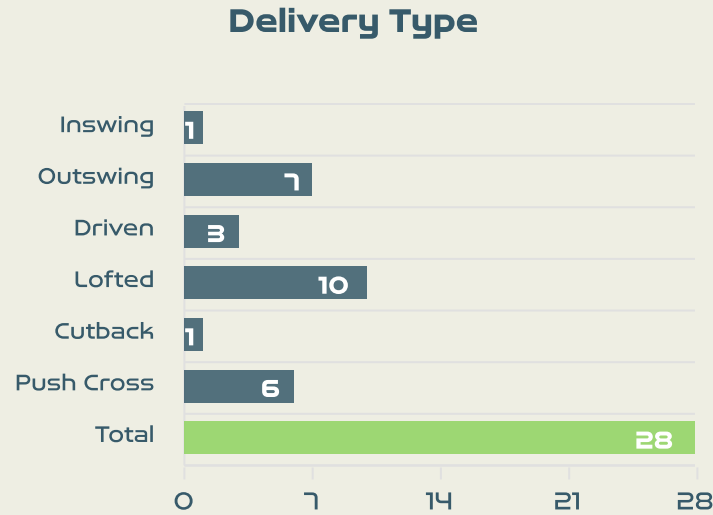

Crosses (Open Play)

#	Player	Inswing	Outswing	Driven	Lofted	Cutback	Push Cross	Total Attempted
1	RODRIGUEZ Misa	0	0	0	0	0	0	0
2	BATLLE Ona	0	2	0	0	0	0	2
3	ABELLEIRA Teresa	0	0	0	0	0	0	0
4	PAREDES Irene	0	0	0	0	0	0	0
5	ANDRES Ivana	0	0	0	0	0	0	0
6	BONMATI Aitana	0	0	0	1	0	0	1
8	CALDENTEY Mariona	0	2	0	0	0	1	3
10	HERMOSO Jennifer	0	0	0	1	0	0	1
11	PUTELLAS Alexia	0	0	0	3	0	0	3
18	PARALLUELO Salma	0	0	0	0	0	1	1
19	CARMONA Olga	0	1	0	2	0	3	6
7	GUERRERO Irene	0	1	0	0	0	0	1
12	HERNANDEZ Oihane	0	1	1	0	0	0	2
15	NAVARRO Eva	1	0	1	2	0	1	5
17	REDONDO Alba	0	0	1	1	1	0	3
22	DEL CASTILLO Athenea	0	0	0	0	0	0	0