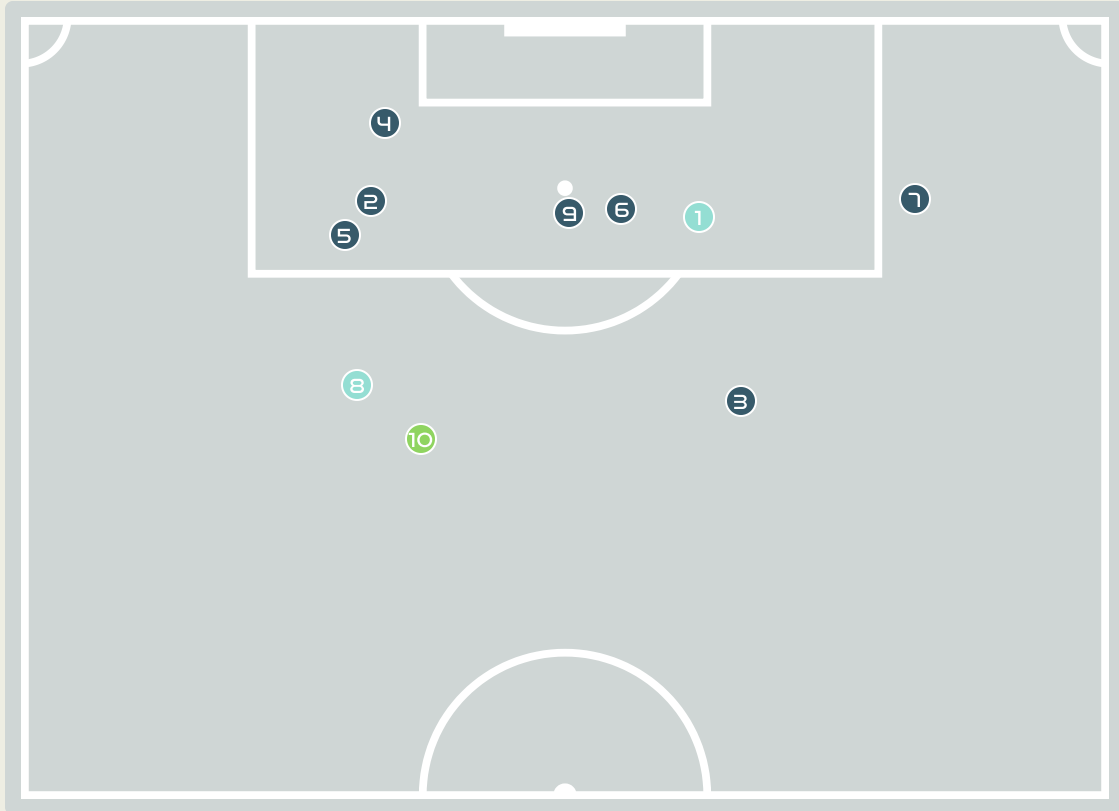

Goal Prevention

10
Total Attempts on Goal Faced

100
Save %

Total Attempts on Goal Faced	Total Goal Interventions	Save & Retain	Deflect & Retain	Save & Deflect	Save Attempt	No Save Attempt
10	2	2	0	0	1	7