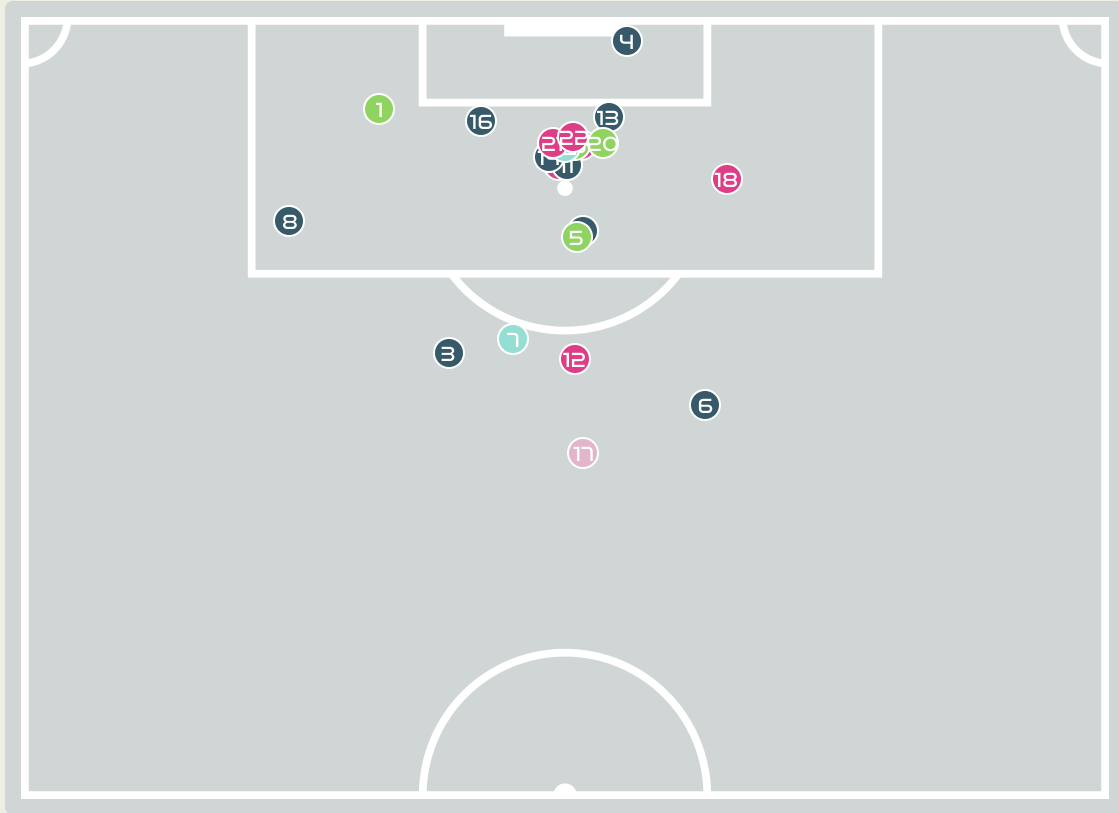

Goal Prevention

22
Total Attempts on Goal Faced

62
Save %

Total Attempts on Goal Faced	Total Goal Interventions	Save & Retain	Deflect & Retain	Save & Deflect	Save Attempt	No Save Attempt
22	8	2	0	6	4	9