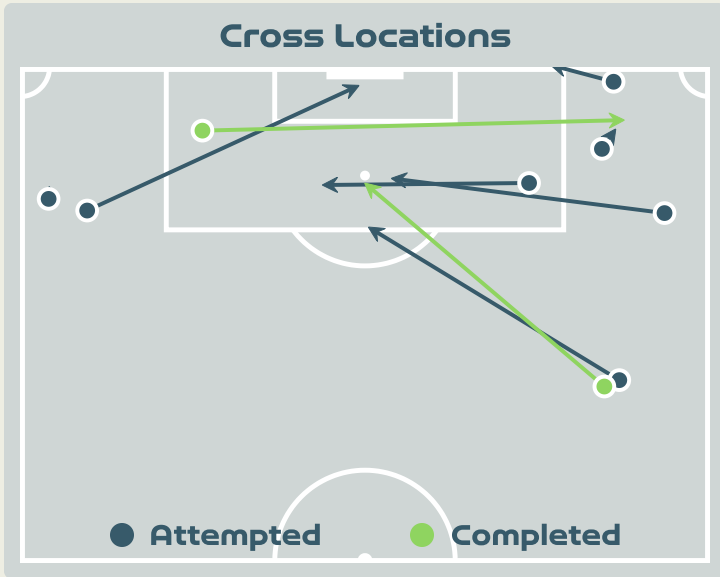

Crosses (Open Play)