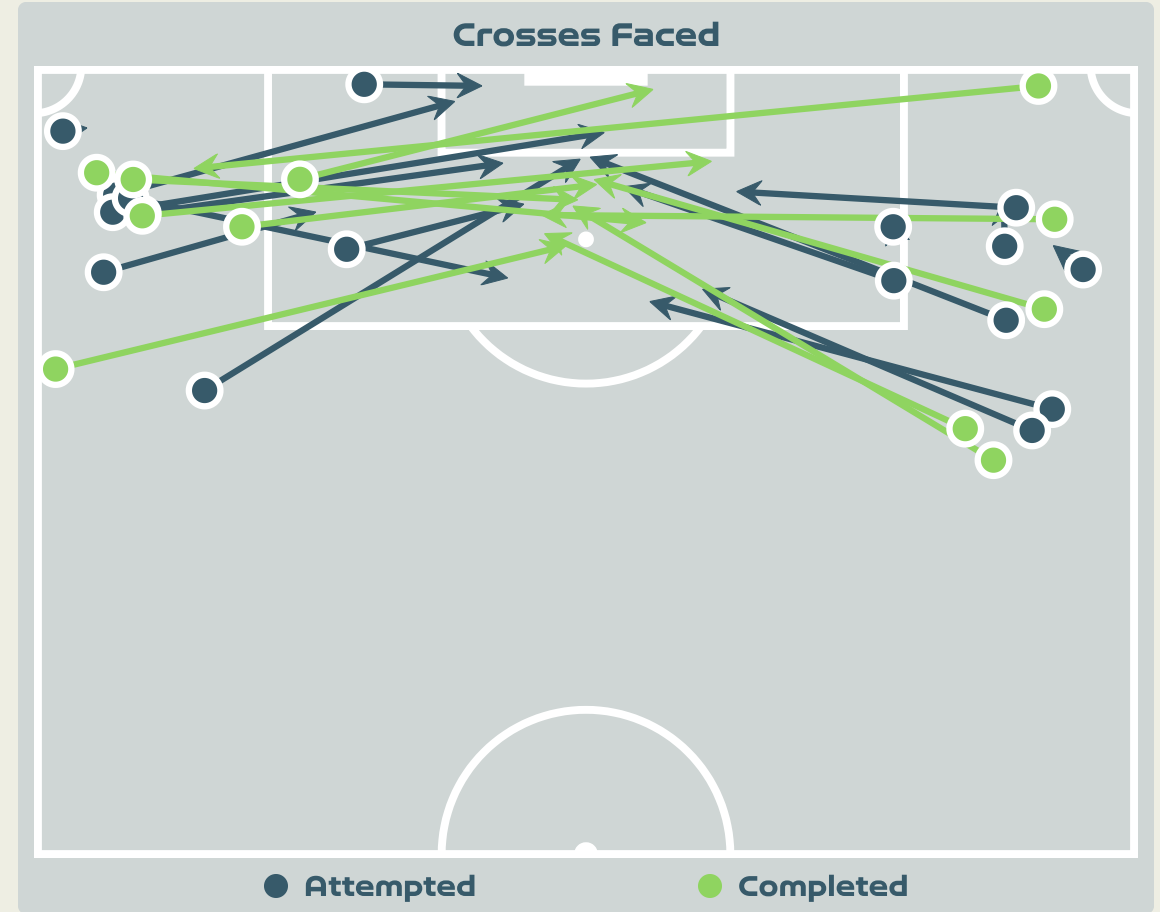

Aerial Control

Delivery Types Faced

Total	In Swing	Out Swing	Driven	Lofted	Cutback	Push
37	2	11	3	14	1	6