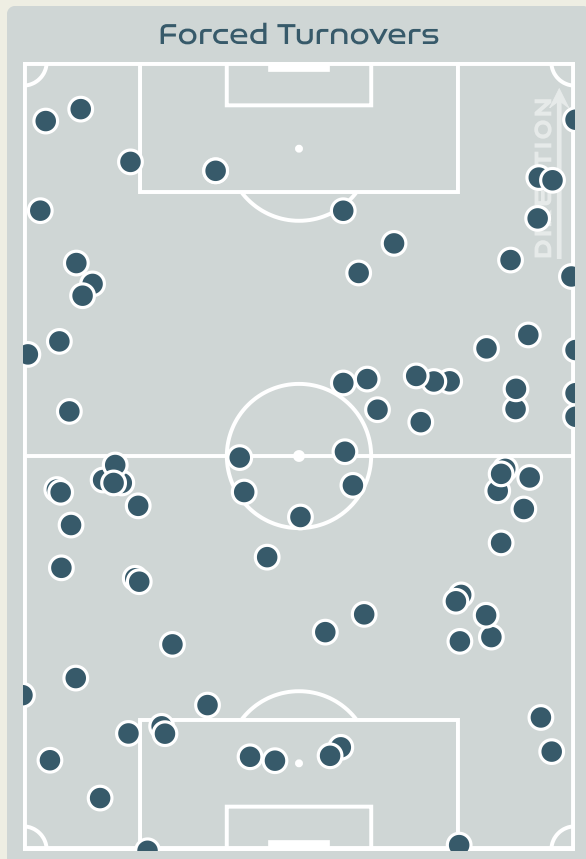

Defensive Actions