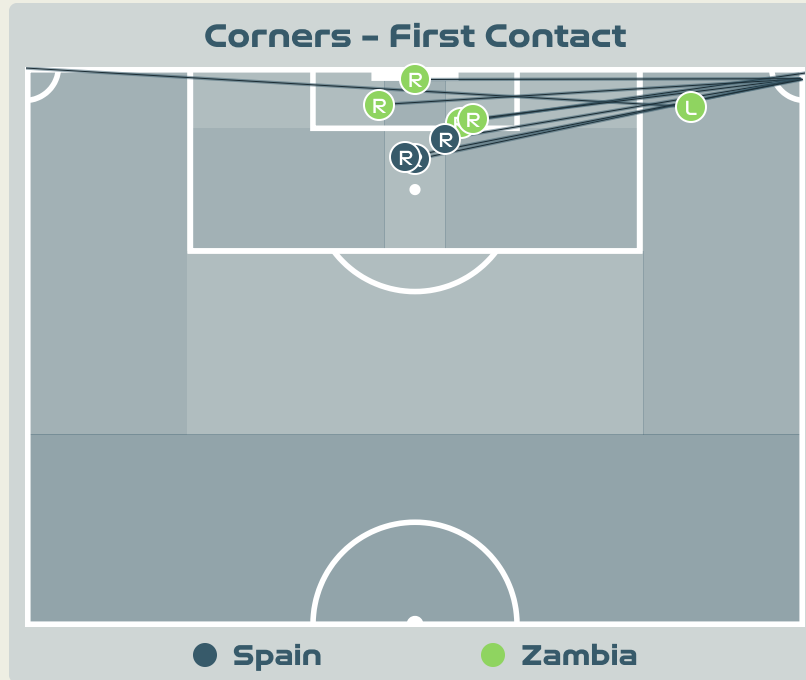

Set Plays - Corners

41

Total Set Plays

7

Total Free Kicks

0

Total Penalties

9

Total Corners

25

Total Throw Ins

Delivery Type	From Left Side	From Right Side	Total
Direct to Area	2	7	9
Short	0	0	0
Edge of Penalty Area	0	0	0

Delivery Style	Total
Inswing	1
Outswing	4
Driven	0

Free Kicks	
Type	Total
Direct	5
Direct (on target)	0
Direct (off target)	0
Indirect	2

First Contacts on Spain Crosses

3

By Spain

5

By Zambia

Top 5 Player First Contacts		
Player	Team	Total
SAKALA Eunice	Zambia	2
MWEEMBA Lushomo	Zambia	2
PAREDES Irene	Spain	1
GUERRERO Irene	Spain	1
REDONDO Alba	Spain	1