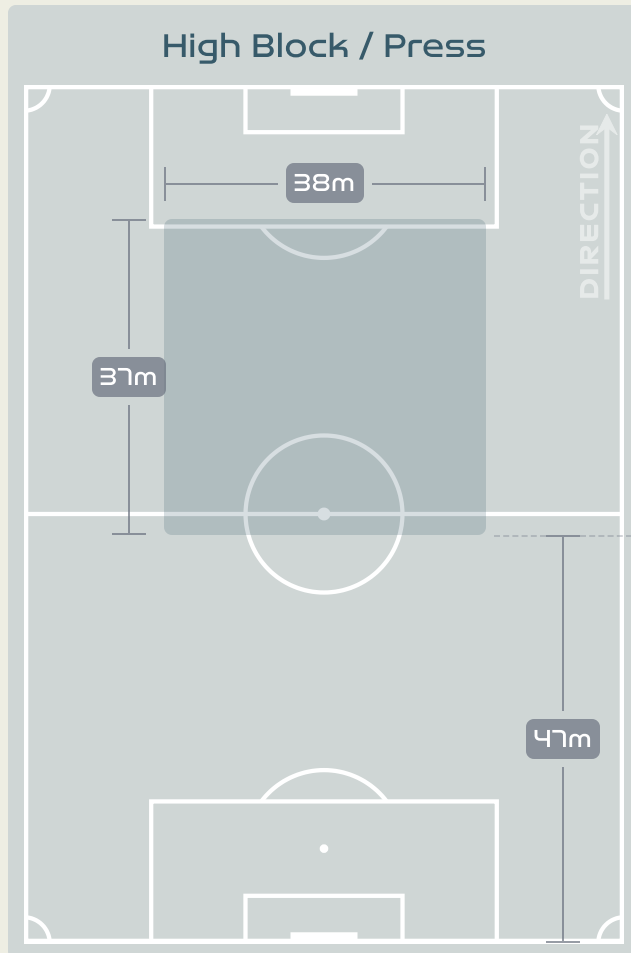

Defensive Line Height & Team Length