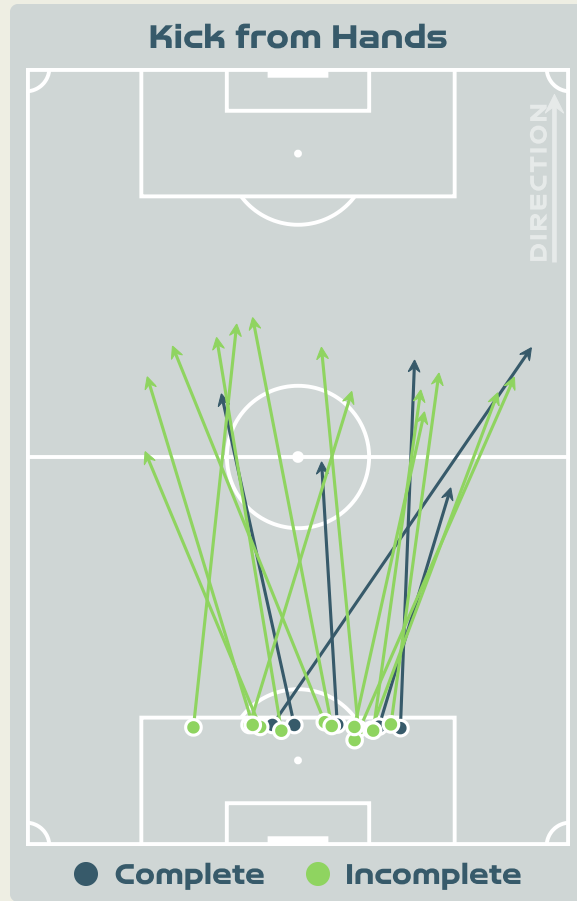

Goalkeeping Distribution