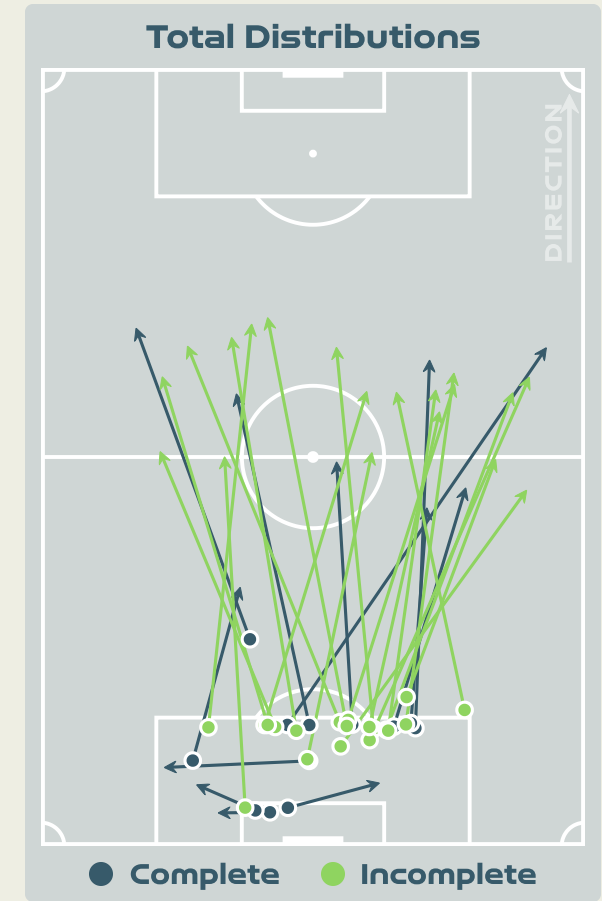

Goalkeeping Distribution