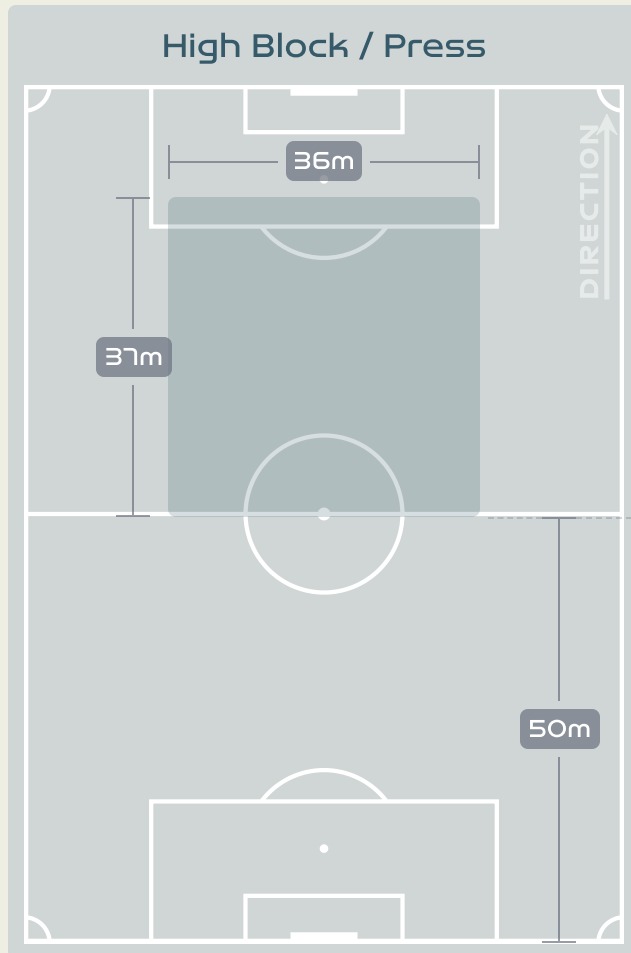

## Most Possession Regains

**19**

**SAKALA Eunice**  
GOALKEEPER

#	Player	Total Possession Regains
18	SAKALA Eunice	19
3	MWEEMBA Lushomo	7
4	BANDA Susan	0
8	BELEMU Margaret	6
11	BANDA Barbra	2
12	KATONGO Evarine	3
13	TEMBO Martha	9
14	LUNGU Ireen	4
15	MUSESA Agness	7
17	KUNDANANJI Racheal	5
19	MAPEPA Siomala	3
6	WILOMBE Mary	3
7	LUBANDJI Ochumba	2
21	CHITUNDU Avell	2
23	PHIRI Vast	0

# Defensive Line Height & Team Length