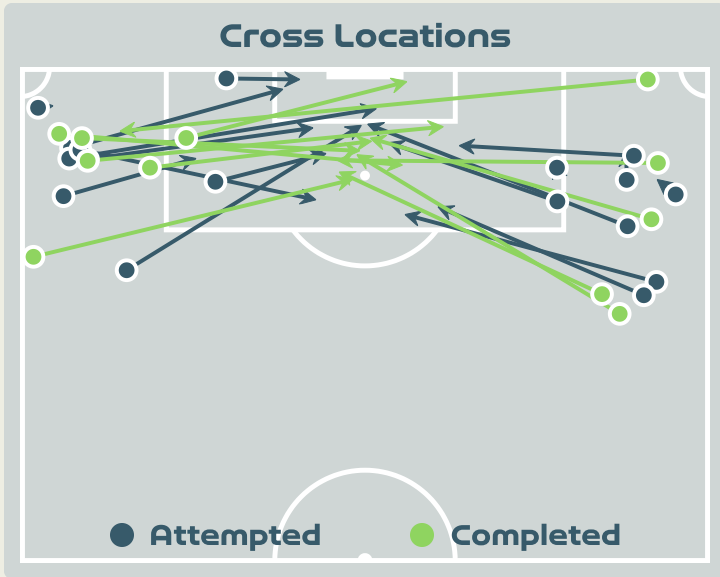

Crosses (Open Play)

#	Player	Inswing	Outswing	Driven	Lofted	Cutback	Push Cross	Total Attempted
1	RODRIGUEZ Misa	0	0	0	0	0	0	0
2	BATLLE Ona	0	2	0	0	0	0	2
3	ABELLEIRA Teresa	0	0	0	0	0	0	0
4	PAREDES Irene	0	0	0	0	0	0	0
5	ANDRES Ivana	0	0	0	0	0	0	0
6	BONMATI Aitana	0	0	0	1	0	0	1
8	CALDENTEY Mariona	0	2	0	0	0	1	3
10	HERMOSO Jennifer	0	0	0	1	0	0	1
11	PUTELLAS Alexia	0	0	0	3	0	0	3
18	PARALLUELO Salma	0	0	0	0	0	1	1
19	CARMONA Olga	0	1	0	2	0	3	6
7	GUERRERO Irene	0	1	0	0	0	0	1
12	HERNANDEZ Oihane	0	1	1	0	0	0	2
15	NAVARRO Eva	1	0	1	2	0	1	5
17	REDONDO Alba	0	0	1	1	1	0	3
22	DEL CASTILLO Athenea	0	0	0	0	0	0	0