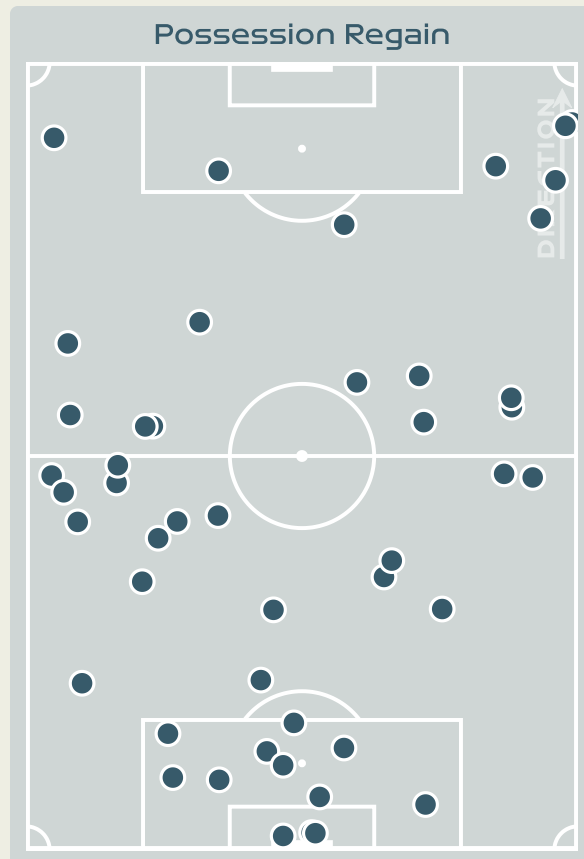

Defensive Actions