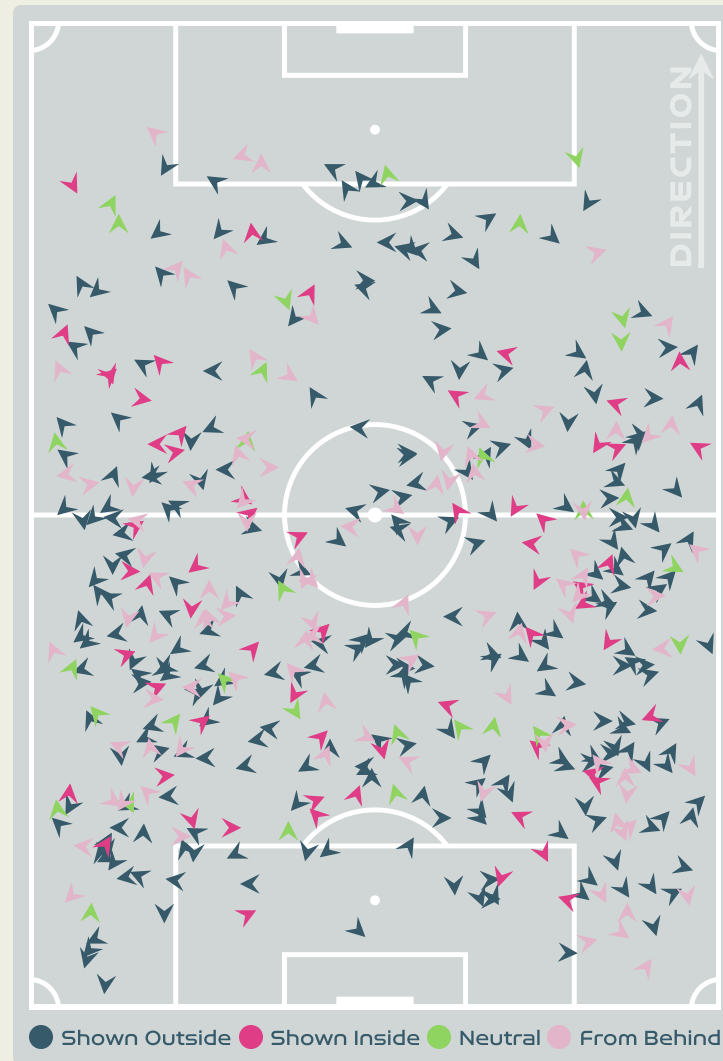

**Most Direct Pressures**

**11**

**CALDENTHEY Mariona**  
LEFT WINGER

**Most Direct Pressures**

**16**

**LUNGU Ireen**  
RIGHT CENTRE MIDFIELD

**Zambia**