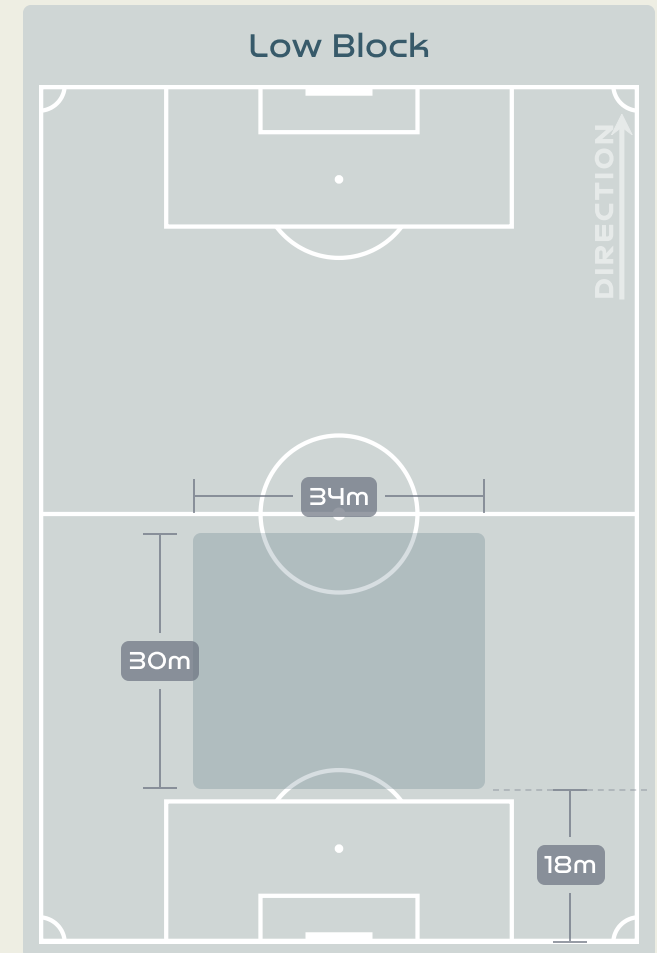

Defensive Line Height & Team Length