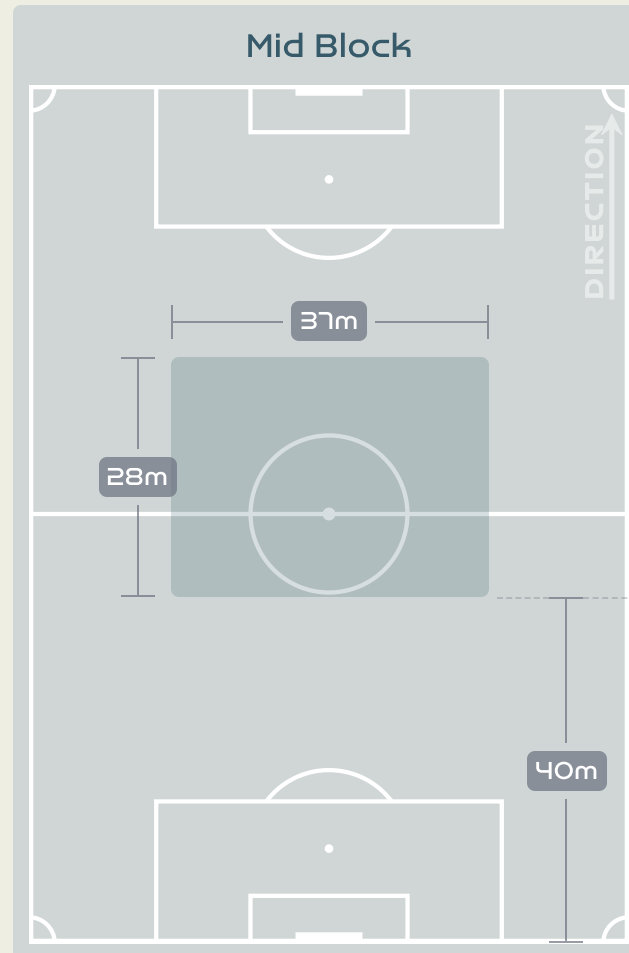

Defensive Line Height & Team Length