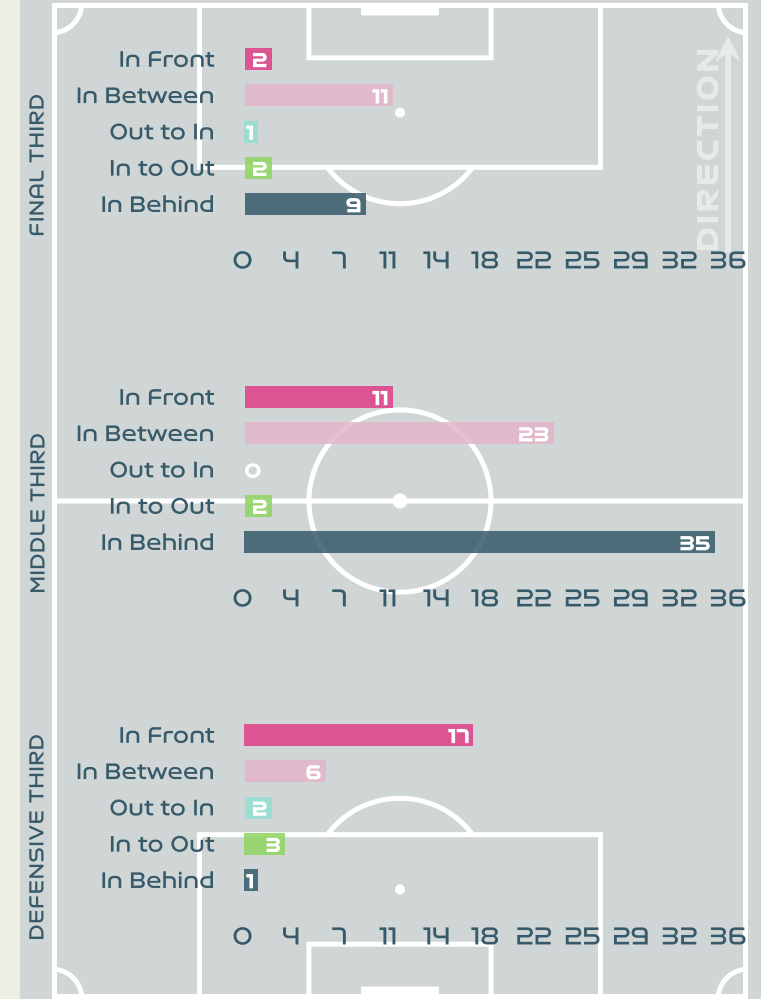

Movement Types Pitch Third