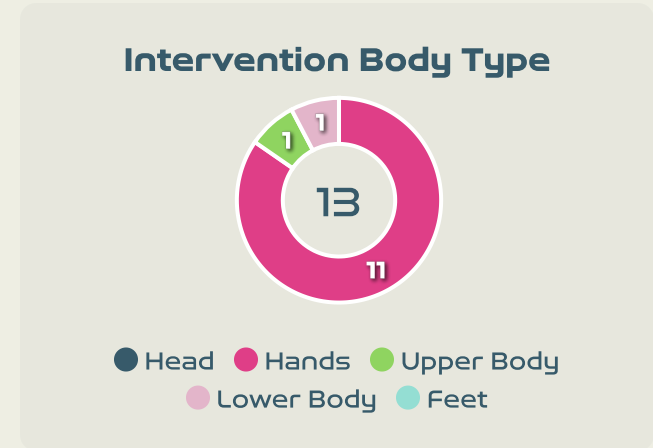

# Goal Prevention

**10**  
Total Attempts on Goal Faced

**100**  
Save %

Total Attempts on Goal Faced	Total Goal Interventions	Save & Retain	Deflect & Retain	Save & Deflect	Save Attempt	No Save Attempt
10	2	2	0	0	1	7

# Goal Prevention

**22**  
Total Attempts on Goal Faced

**62**  
Save %

Total Attempts on Goal Faced	Total Goal Interventions	Save & Retain	Deflect & Retain	Save & Deflect	Save Attempt	No Save Attempt
22	8	2	0	6	4	9