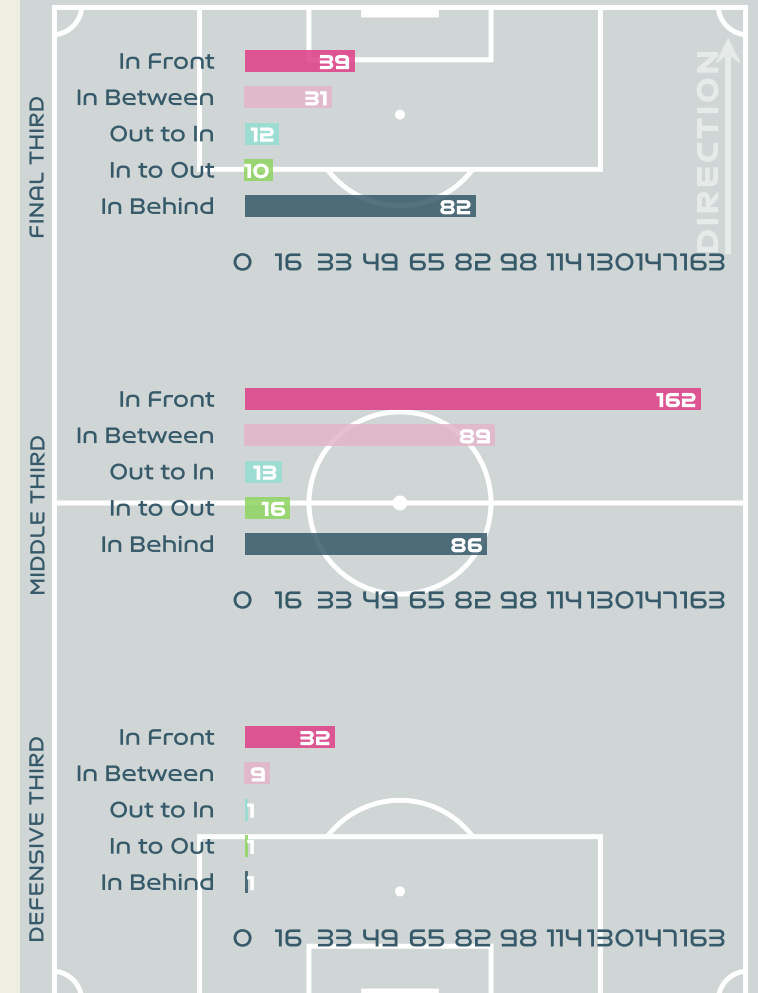

Movement Types Pitch Third