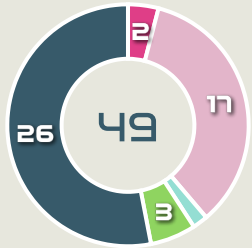

Movement to Receive

Movement Types by Phase

Final Third Phase