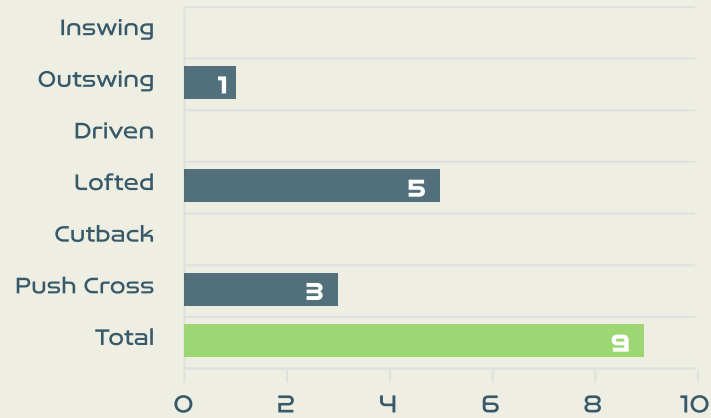

# Crosses (Open Play)

#	Player	Inswing	Outswing	Driven	Lofted	Cutback	Push Cross	Total Attempted
1	RODRIGUEZ Misa	0	0	0	0	0	0	0
2	BATLLE Ona	0	2	0	0	0	0	2
3	ABELLEIRA Teresa	0	0	0	0	0	0	0
4	PAREDES Irene	0	0	0	0	0	0	0
5	ANDRES Ivana	0	0	0	0	0	0	0
6	BONMATI Aitana	0	0	0	1	0	0	1
8	CALDENTEY Mariona	0	2	0	0	0	1	3
10	HERMOSO Jennifer	0	0	0	1	0	0	1
11	PUTELLAS Alexia	0	0	0	3	0	0	3
18	PARALLUELO Salma	0	0	0	0	0	1	1
19	CARMONA Olga	0	1	0	2	0	3	6
7	GUERRERO Irene	0	1	0	0	0	0	1
12	HERNANDEZ Oihane	0	1	1	0	0	0	2
15	NAVARRO Eva	1	0	1	2	0	1	5
17	REDONDO Alba	0	0	1	1	1	0	3
22	DEL CASTILLO Athenea	0	0	0	0	0	0	0

### Delivery Type

Attempted

9

Completed

2

Most Crosses Attempted

3

**BELEMU Margaret**  
RIGHT BACK