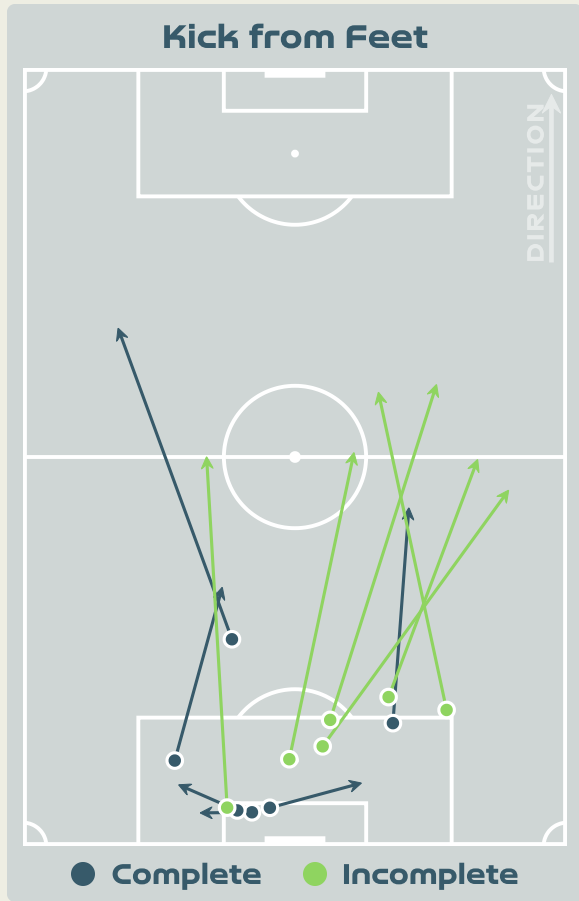

Goalkeeping Distribution