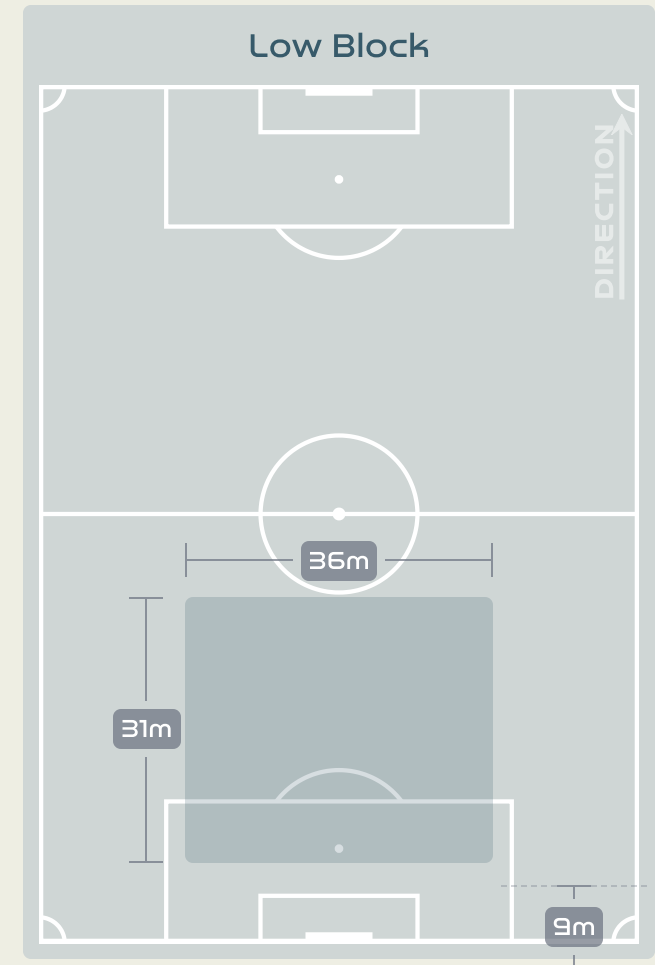

## Most Possession Regains

**19**

**SAKALA Eunice**  
GOALKEEPER

#	Player	Total Possession Regains
18	SAKALA Eunice	19
3	MWEEMBA Lushomo	7
4	BANDA Susan	0
8	BELEMU Margaret	6
11	BANDA Barbra	2
12	KATONGO Evarine	3
13	TEMBO Martha	9
14	LUNGU Ireen	4
15	MUSESA Agness	7
17	KUNDANANJI Racheal	5
19	MAPEPA Siomala	3
6	WILOMBE Mary	3
7	LUBANDJI Ochumba	2
21	CHITUNDU Avell	2
23	PHIRI Vast	0

# Defensive Line Height & Team Length