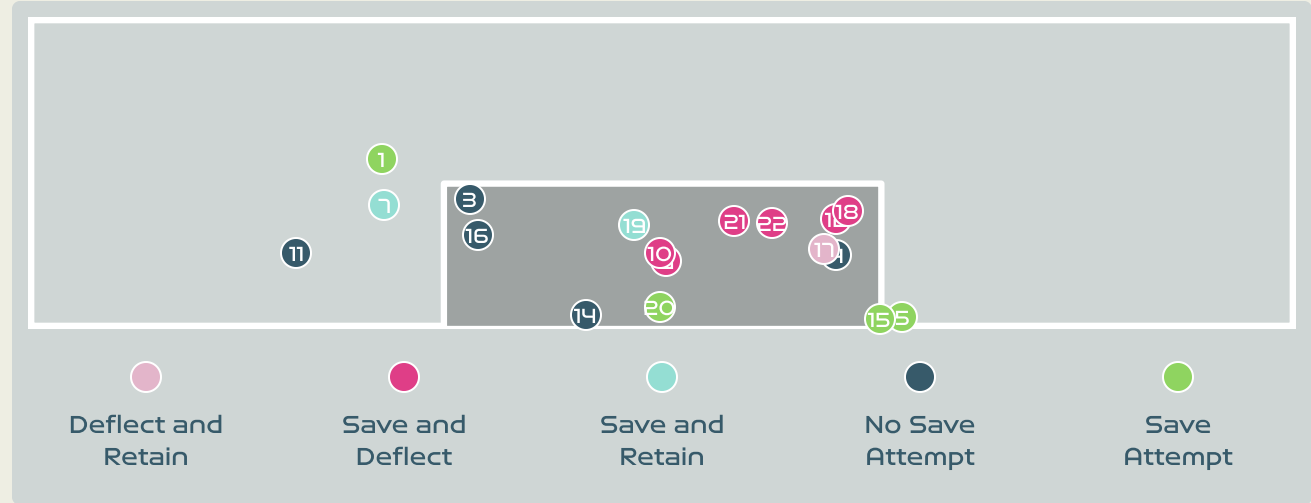

# Goal Prevention

**10**  
Total Attempts on Goal Faced

**100**  
Save %

Total Attempts on Goal Faced	Total Goal Interventions	Save & Retain	Deflect & Retain	Save & Deflect	Save Attempt	No Save Attempt
10	2	2	0	0	1	7

# Goal Prevention

**22**  
Total Attempts on Goal Faced

**62**  
Save %

Total Attempts on Goal Faced	Total Goal Interventions	Save & Retain	Deflect & Retain	Save & Deflect	Save Attempt	No Save Attempt
22	8	2	0	6	4	9