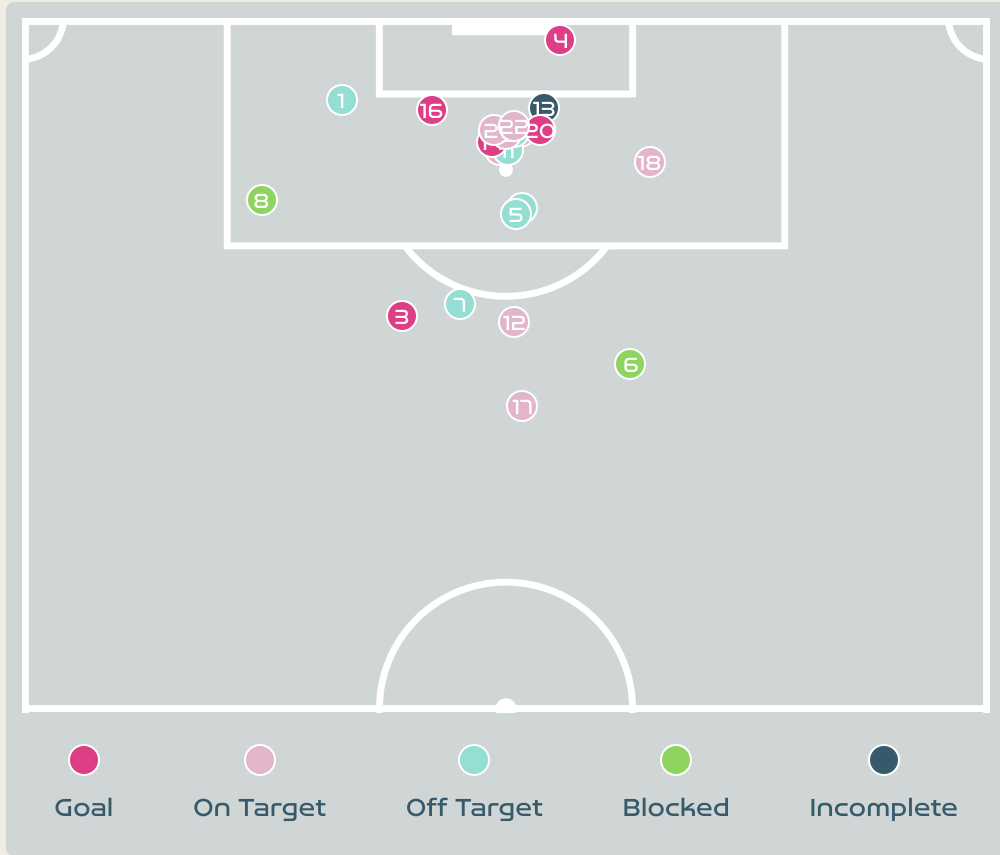

Attempts at Goal

Key	Outcome	Shots
	Goals	5
	On Target	8
	Off Target	6
	Blocked	2
	Incomplete	1