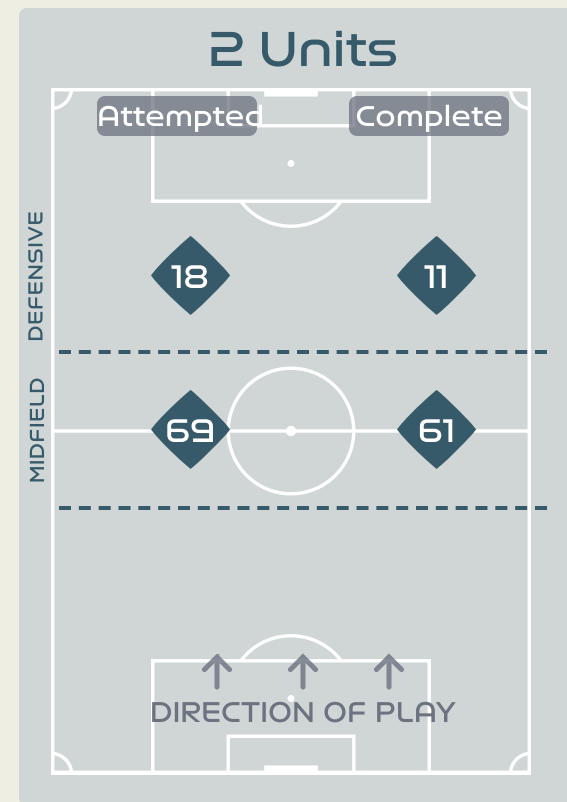

# In Possession Line Height & Team Length

Zambia

# Line Breaks

Spain

Attempted Line Breaks

184

Attempted Line Breaks 3

Inside Shape 0

Outside Shape 3

Attempted Line Breaks 94

Inside Shape 36

Outside Shape 58

Attempted Line Breaks 87

Inside Shape 43

Outside Shape 44