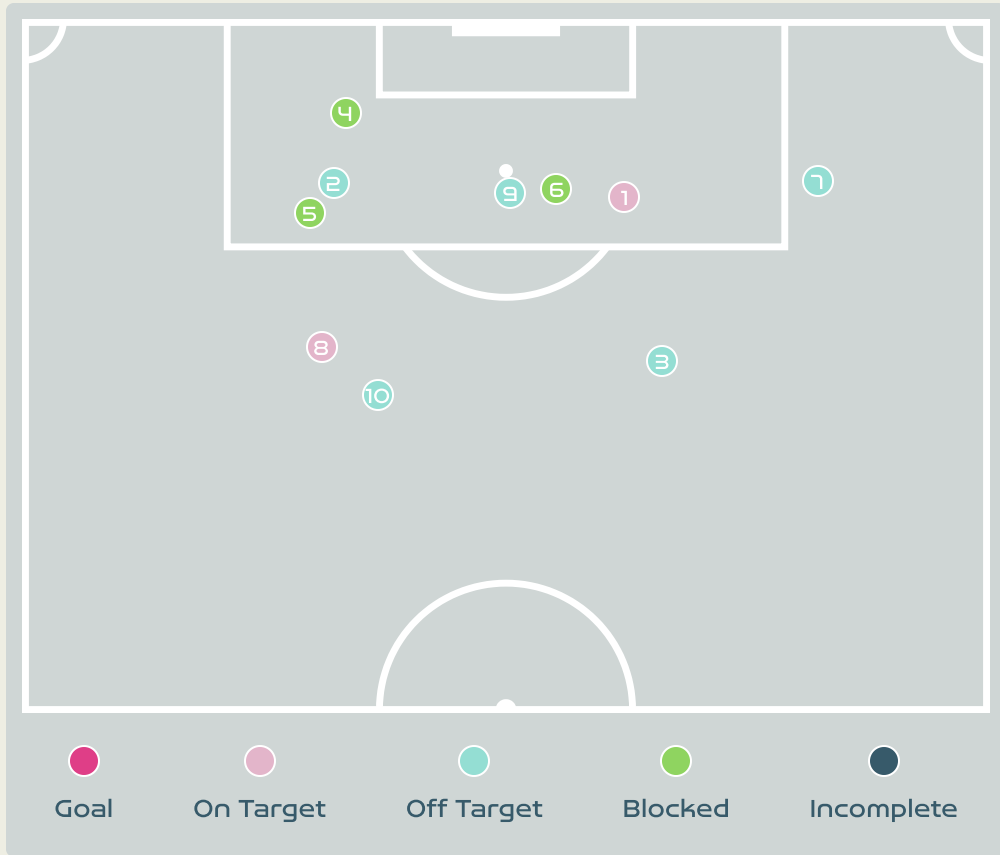

Attempts at Goal

Key	Outcome	Shots
	Goals	0
	On Target	2
	Off Target	5
	Blocked	3
	Incomplete	0