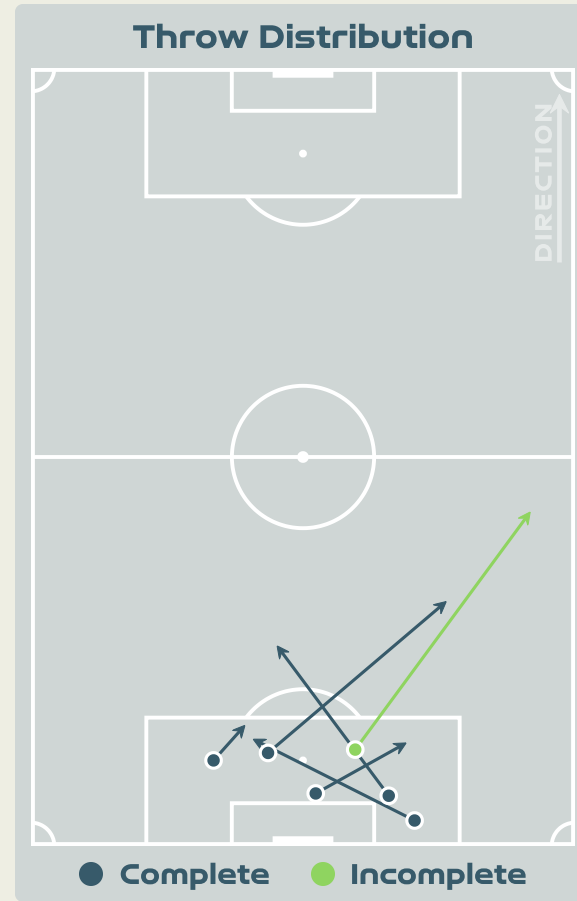

Republic of Ireland GK Involvement Timeline

44

Total Involvements

Goalkeeping Distribution

Republic of Ireland

Goalkeeping Distribution

Goal Prevention

9
Total Attempts on Goal Faced