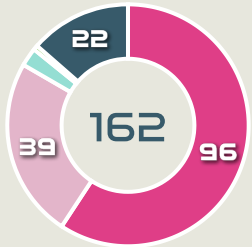

Offers Made Inside Shape

Offers Made Outside Shape

95

Offers Made in Final Third

108

Offers Made in Middle Third

62

Offers Made in Defensive Third

Movement to Receive

Movement Types by Phase

Final Third Phase

Progression Phase

Build Up Phase

All Movement Types

- In Front
- In Between
- Out to In
- In to Out
- In Behind

Top Ranked Players