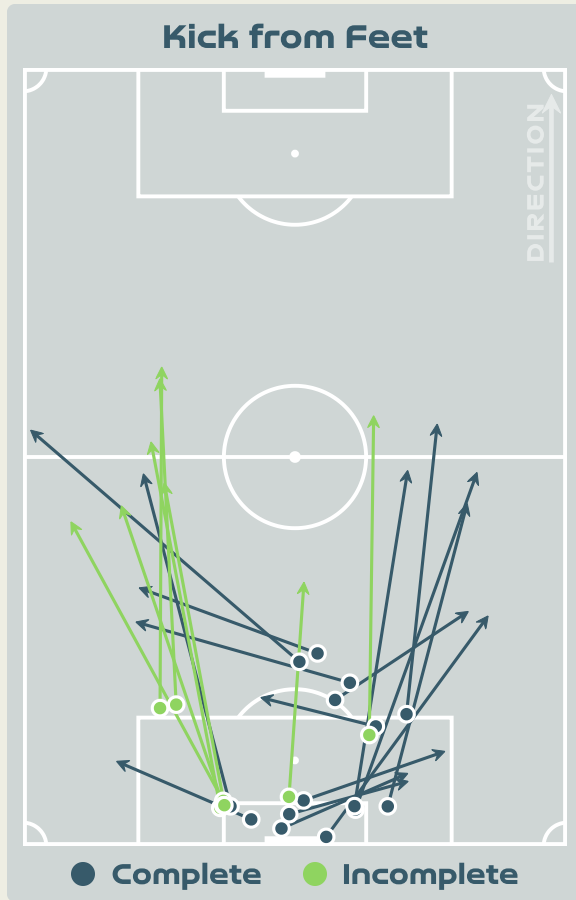

Republic of Ireland GK Involvement Timeline

44

Total Involvements

Goalkeeping Distribution

Republic of Ireland

Goalkeeping Distribution

Goal Prevention

9
Total Attempts on Goal Faced