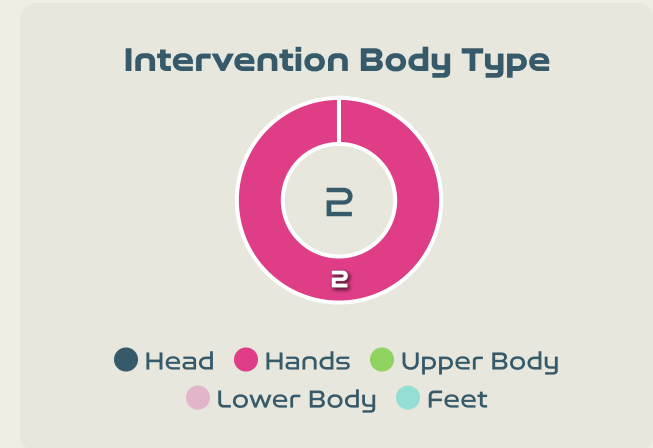

100
Save %

Total Attempts on Goal Faced	Total Goal Interventions	Save & Retain	Deflect & Retain	Save & Deflect	Save Attempt	No Save Attempt
9	1	0	0	1	1	7

Goal Prevention

Republic of Ireland

13
Total Attempts on Goal Faced

50
Save %

Total Attempts on Goal Faced	Total Goal Interventions	Save & Retain	Deflect & Retain	Save & Deflect	Save Attempt	No Save Attempt
13	1	1	0	0	1	11

Aerial Control

Delivery Types Faced

Total	In Swing	Out Swing	Driven	Lofted	Cutback	Push
27	11	4	0	9	0	3