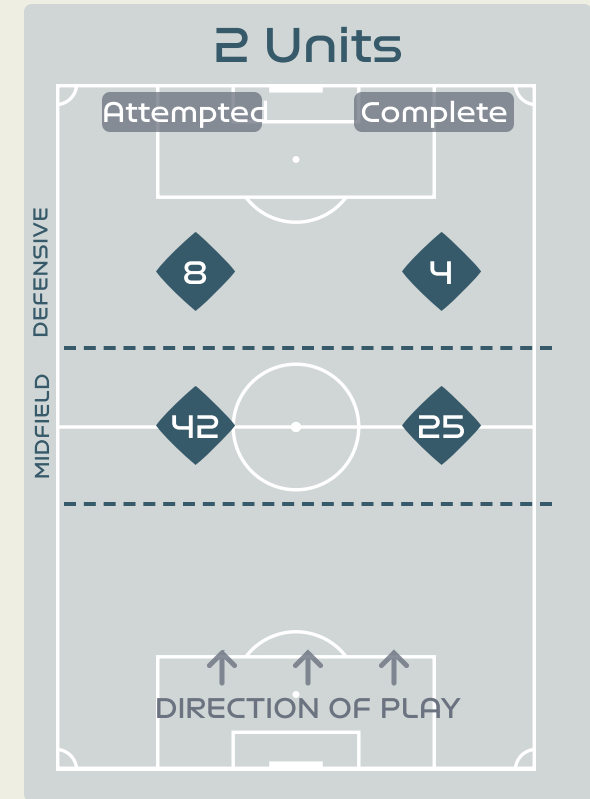

In Possession Line Height & Team Length

Republic of Ireland

Line Breaks

Australia

Attempted Line Breaks

102

Attempted Line Breaks 6

Inside Shape	5
Outside Shape	1

Attempted Line Breaks 46

Inside Shape	29
Outside Shape	17

Attempted Line Breaks 50

Inside Shape	29
Outside Shape	21

Line Breaks

Republic of Ireland

Attempted Line Breaks

103