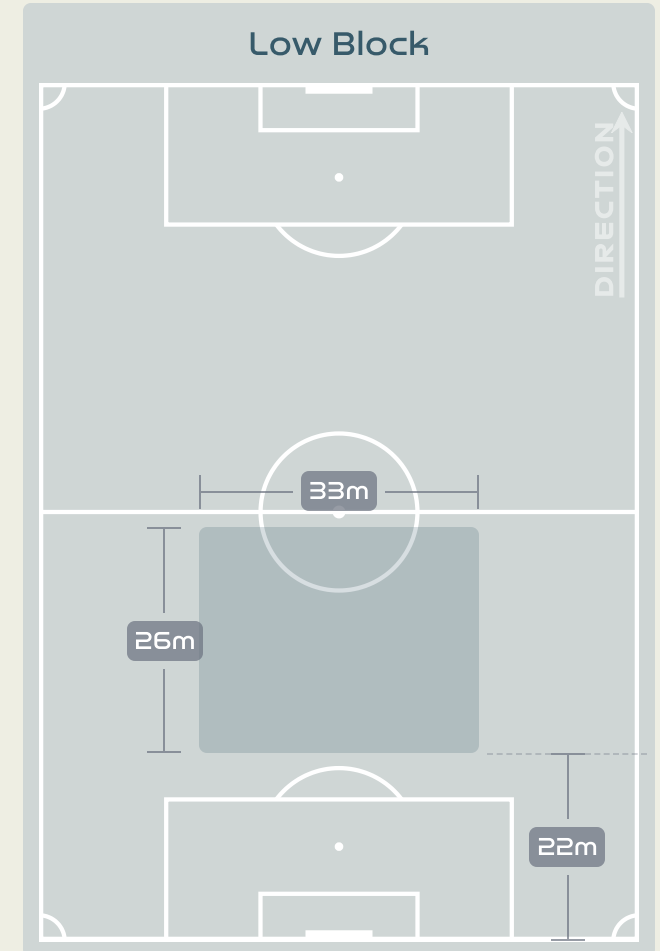

Defensive Line Height & Team Length

Defensive Line Height & Team Length

Republic of Ireland

Defensive Pressure

Australia

155	Total Pressures	246
50	Direct Pressures	67
1.45s	Avg Pressure Duration	1.38s
69	Forced Turnovers	62
8.99s	Ball Recovery Time	12.52s
52	Pushing on into Pressing	109
132	Pushing on	222
26	Pressing Direction Inside	39
74	Pressing Direction Outside	134