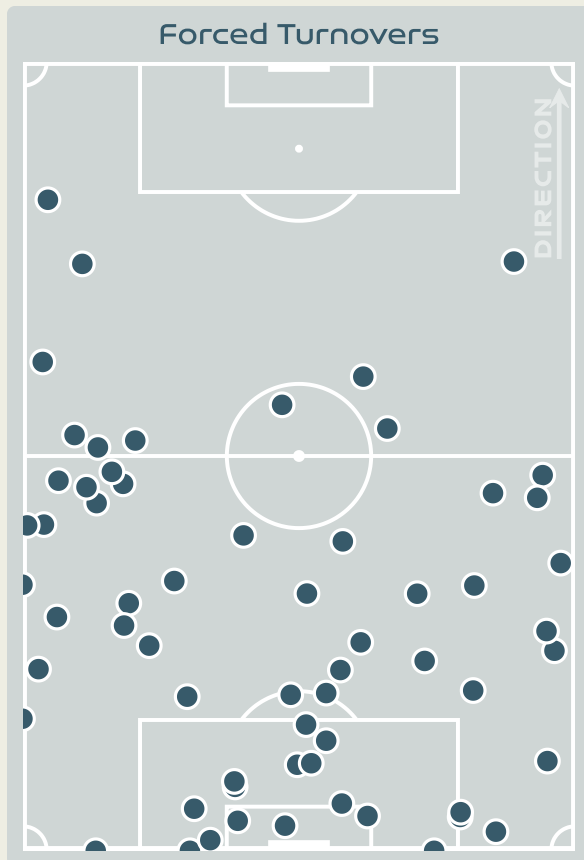

Republic of Ireland

Defensive Actions