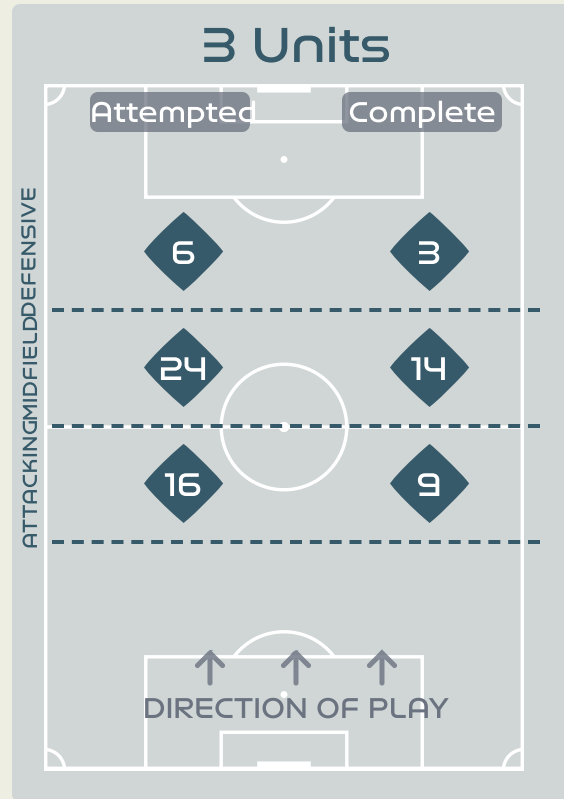

In Possession Line Height & Team Length

Republic of Ireland

Line Breaks

Australia

Attempted Line Breaks

102

Attempted Line Breaks 6

Inside Shape	5
Outside Shape	1

Attempted Line Breaks 46

Inside Shape	29
Outside Shape	17

Attempted Line Breaks 50

Inside Shape	29
Outside Shape	21

Line Breaks

Republic of Ireland

Attempted Line Breaks

103

Attempted Line Breaks 5

Inside Shape 5

Outside Shape 0

Attempted Line Breaks 65

Inside Shape 46

Outside Shape 19

Attempted Line Breaks 33

Inside Shape 21