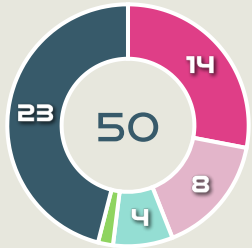

Movement to Receive

Movement Types by Phase

Final Third Phase

Progression Phase

Build Up Phase

All Movement Types

- In Front
- In Between
- Out to In
- In to Out
- In Behind

Top Ranked Players

Type	Player	Movements
In Front	19 GORRY Katrina	41
In Between	9 FOORD Caitlin	25
Out to In	9 FOORD Caitlin	3
In to Out	11 FOWLER Mary	3
In Behind	9 FOORD Caitlin	19

Movement Types Pitch Third

Republic of Ireland