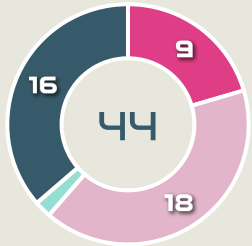

Movement to Receive

Movement Types by Phase

Final Third Phase

Progression Phase

Build Up Phase

All Movement Types

- In Front
- In Between
- Out to In
- In to Out
- In Behind

Top Ranked Players

Type	Player	Movements
In Front	19 GORRY Katrina	41
In Between	9 FOORD Caitlin	25
Out to In	9 FOORD Caitlin	3
In to Out	11 FOWLER Mary	3
In Behind	9 FOORD Caitlin	19

Movement Types Pitch Third

Republic of Ireland