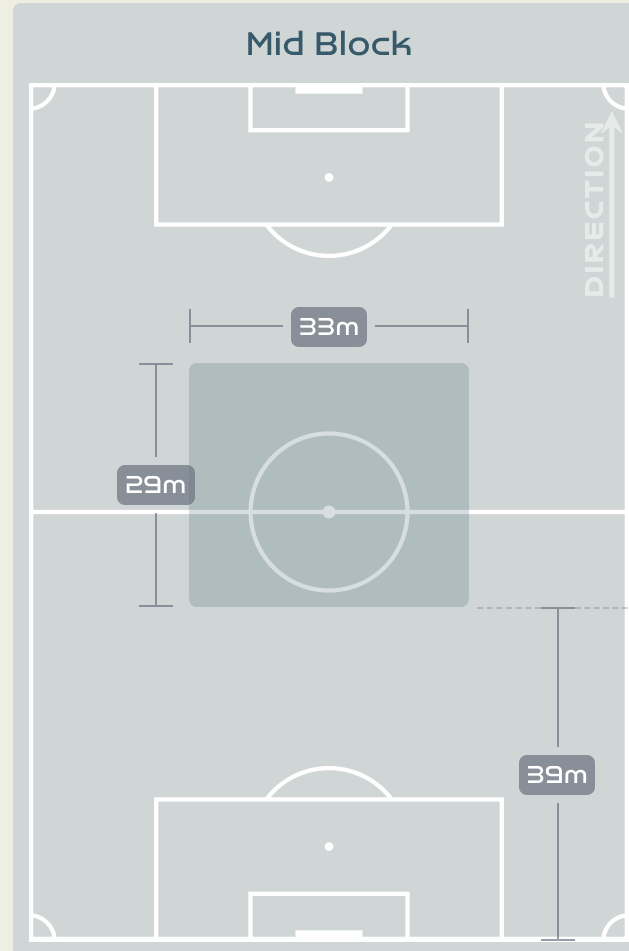

Defensive Line Height & Team Length

Defensive Line Height & Team Length

Republic of Ireland

Defensive Pressure

Australia

155	Total Pressures	246
50	Direct Pressures	67
1.45s	Avg Pressure Duration	1.38s
69	Forced Turnovers	62
8.99s	Ball Recovery Time	12.52s
52	Pushing on into Pressing	109
132	Pushing on	222
26	Pressing Direction Inside	39
74	Pressing Direction Outside	134