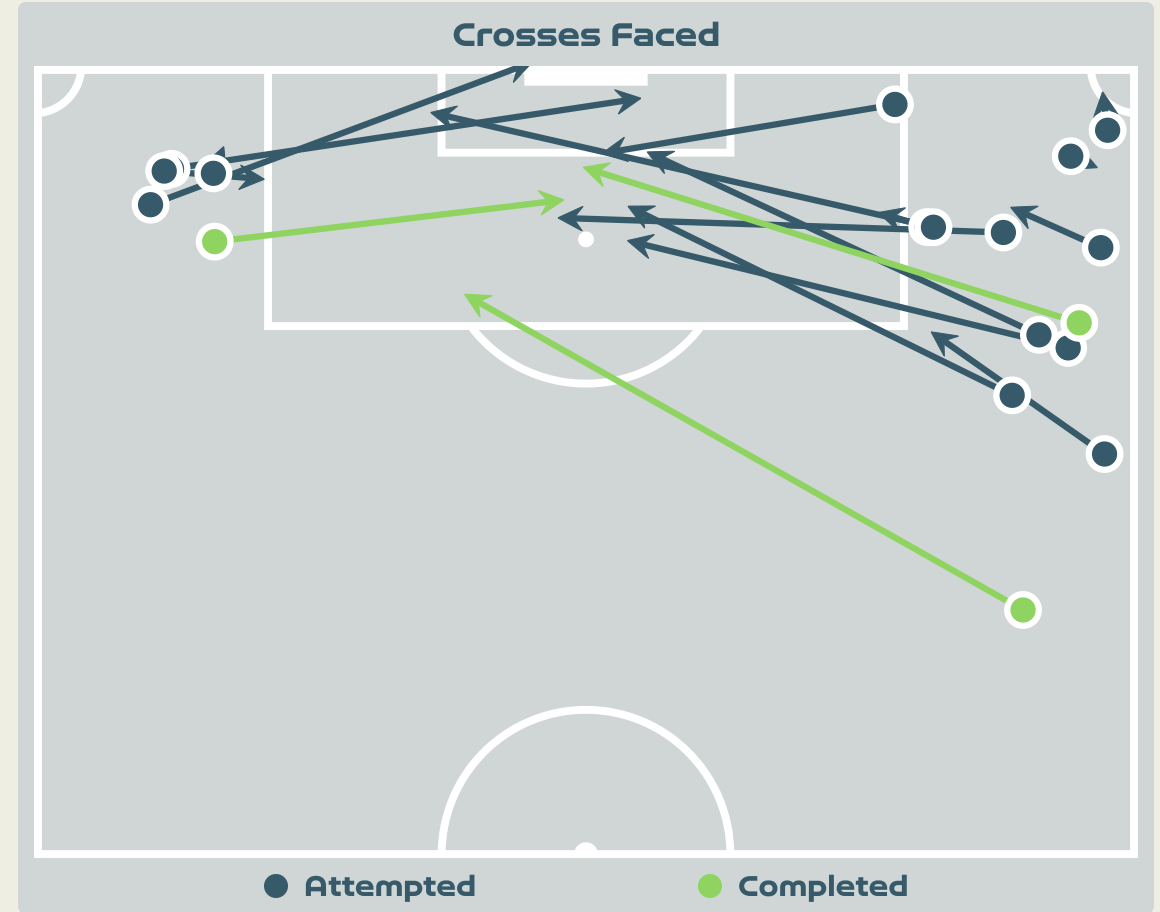

100
Save %

Total Attempts on Goal Faced	Total Goal Interventions	Save & Retain	Deflect & Retain	Save & Deflect	Save Attempt	No Save Attempt
9	1	0	0	1	1	7

Goal Prevention

Republic of Ireland

13
Total Attempts on Goal Faced

50
Save %

Total Attempts on Goal Faced	Total Goal Interventions	Save & Retain	Deflect & Retain	Save & Deflect	Save Attempt	No Save Attempt
13	1	1	0	0	1	11

Aerial Control

Delivery Types Faced

Total	In Swing	Out Swing	Driven	Lofted	Cutback	Push
27	11	4	0	9	0	3