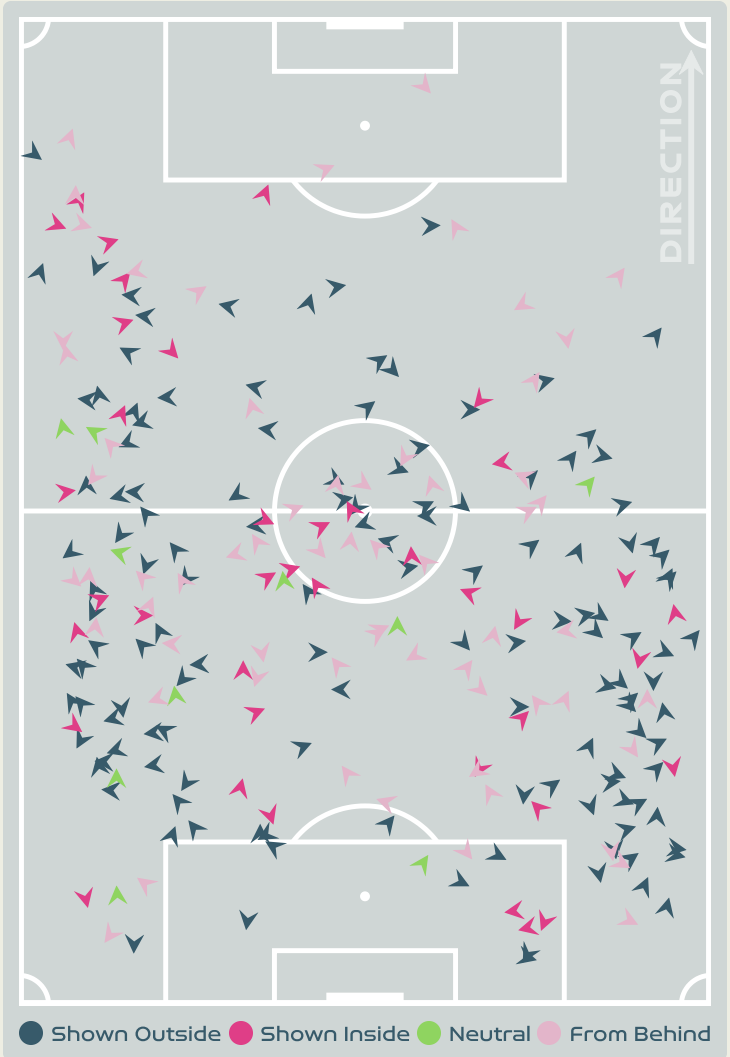

Most Direct Pressures

12

GORRY Katrina
RIGHT CENTRE MIDFIELD

Most Direct Pressures

14

LITTLEJOHN Ruesha
LEFT CENTRE MIDFIELD

Republic of Ireland

● Shown Outside ● Shown Inside ● Neutral ● From Behind