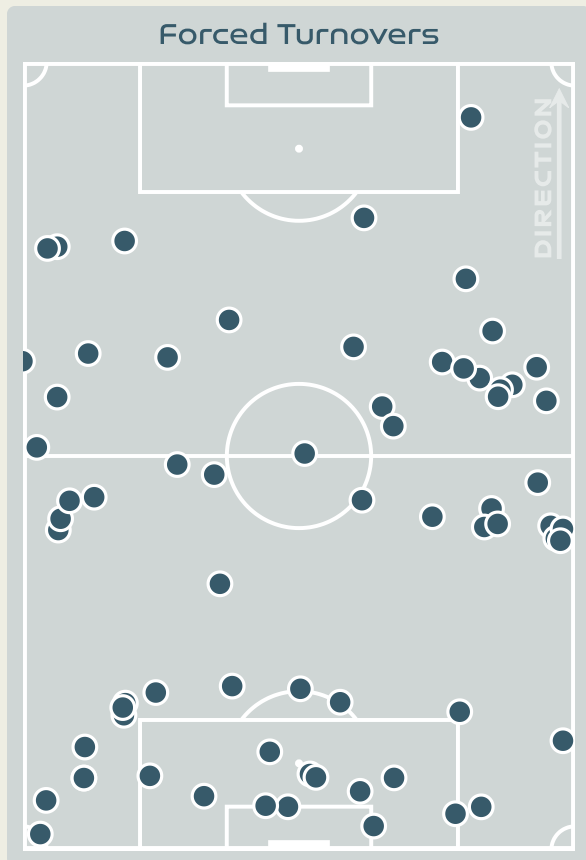

Type	Player	Movements
In Front	8 LITTLEJOHN Ruesha	20
In Between	10 OSULLIVAN Denise	23
Out to In	10 OSULLIVAN Denise	4
In to Out	20 SHEVA Marissa	3
In Behind	18 CARUSA Kyra	9

Movement Types Pitch Third

OUT OF POSSESSION

Australia v Republic of Ireland

Defensive Actions

Blocks

Possession Contests

Most Possession Regains

ARNOLD Mackenzie
GOALKEEPER

#	Player	Total Possession Regains
18	ARNOLD Mackenzie	7
5	VINE Cortnee	6
7	CATLEY Steph	7
9	FOORD Caitlin	0
11	FOWLER Mary	2
14	KENNEDY Alanna	5
15	HUNT Clare	7
16	RASO Hayley	6
19	GORRY Katrina	7
21	CARPENTER Ellie	2
23	COONEY-CROSS Kyra	4
4	POLKINGHORNE Clare	1
10	VAN EGMOND Emily	1