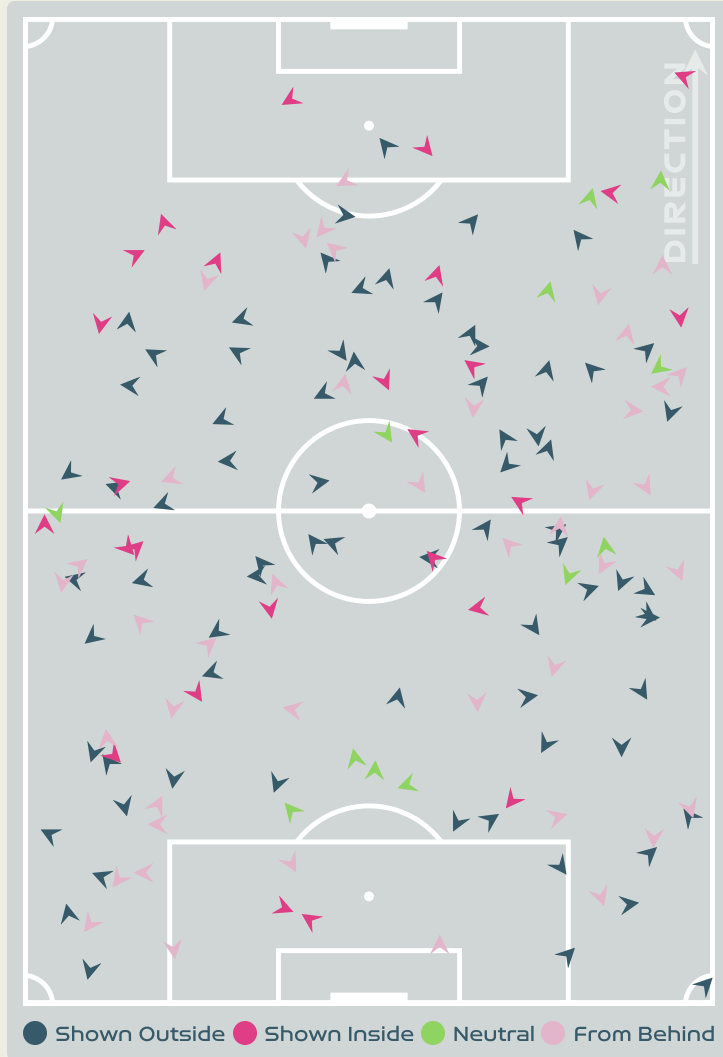

Defensive Line Height & Team Length

Defensive Line Height & Team Length

Republic of Ireland

Defensive Pressure

Australia

155	Total Pressures	246
50	Direct Pressures	67
1.45s	Avg Pressure Duration	1.38s
69	Forced Turnovers	62
8.99s	Ball Recovery Time	12.52s
52	Pushing on into Pressing	109
132	Pushing on	222
26	Pressing Direction Inside	39
74	Pressing Direction Outside	134

Most Direct Pressures

12

GORRY Katrina
RIGHT CENTRE MIDFIELD

Most Direct Pressures

14

LITTLEJOHN Ruesha
LEFT CENTRE MIDFIELD

Republic of Ireland

● Shown Outside ● Shown Inside ● Neutral ● From Behind