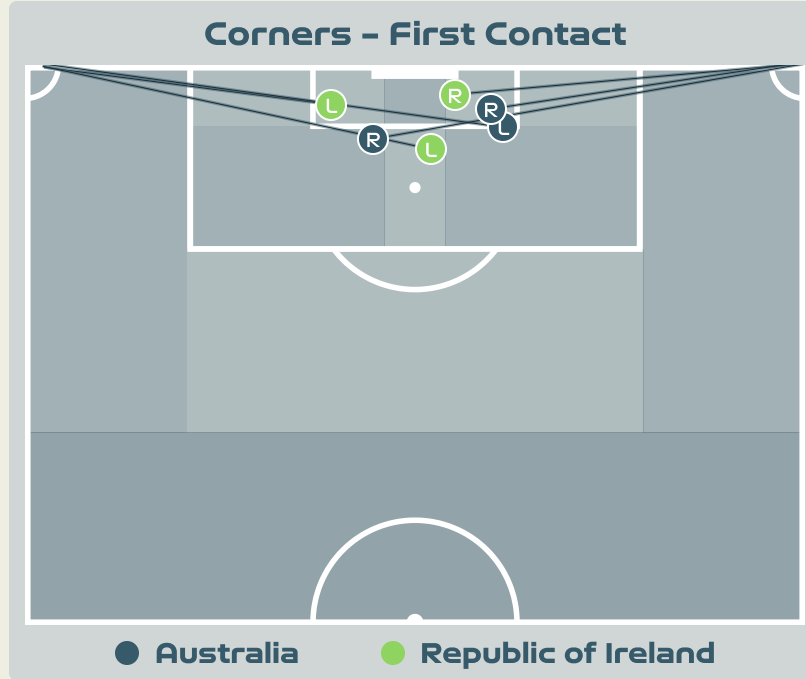

50
Save %

Total Attempts on Goal Faced	Total Goal Interventions	Save & Retain	Deflect & Retain	Save & Deflect	Save Attempt	No Save Attempt
13	1	1	0	0	1	11

Aerial Control

Delivery Types Faced

Total	In Swing	Out Swing	Driven	Lofted	Cutback	Push
27	11	4	0	9	0	3

Republic of Ireland

Aerial Control

Delivery Types Faced

Total	In Swing	Out Swing	Driven	Lofted	Cutback	Push
14	6	0	0	5	0	3

SET PLAYS

Australia v Republic of Ireland

Set Plays - Corners

38
Total Set Plays

9
Total Free Kicks

1
Total Penalties

6
Total Corners

22
Total Throw Ins

Delivery Type	From Left Side	From Right Side	Total
Direct to Area	3	3	6
Short	0	0	0
Edge of Penalty Area	0	0	0

Delivery Style	Total
Inswing	4
Outswing	0
Driven	0