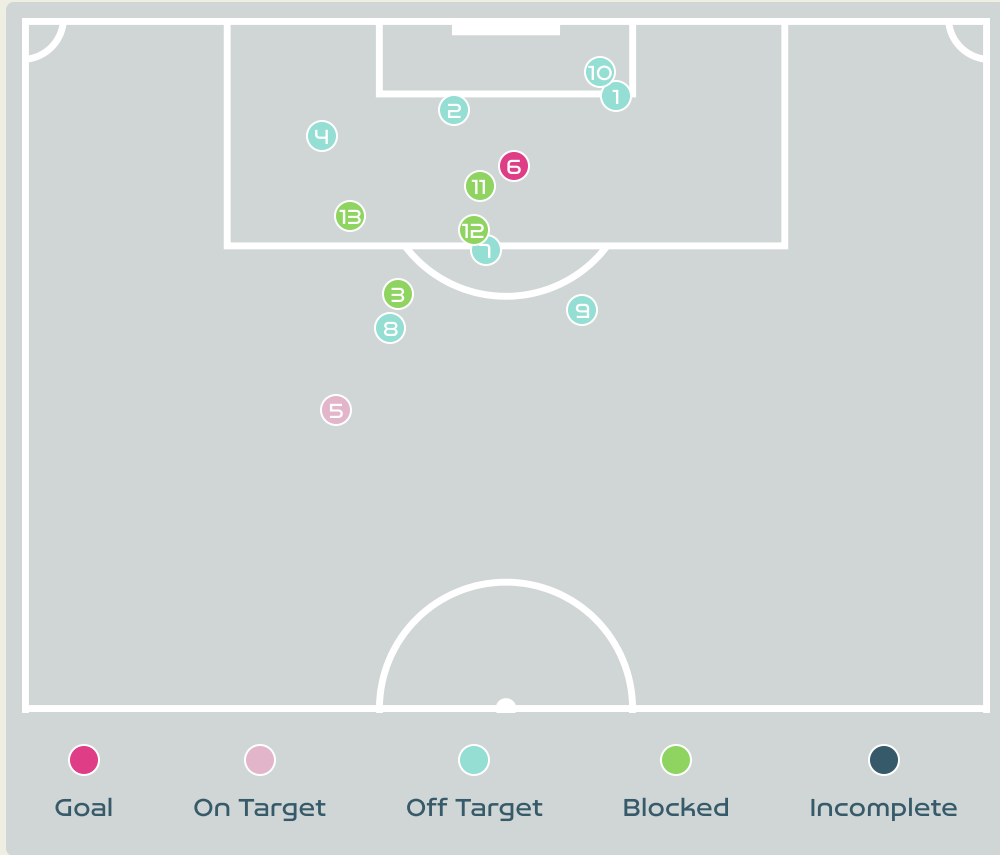

Attempts at Goal

Key	Outcome	Shots
	Goals	1
	On Target	1
	Off Target	7
	Blocked	4
	Incomplete	0

Attempts at Goal

Time	Player	Outcome	Body Part	Delivery Type
16	15 HUNT Clare	Off Target	Head	Corner
27	16 RASO Hayley	Off Target	Head	Corner
34	9 FOORD Caitlin	Incomplete - Blocked	Right Foot	Ball Progression
35	9 FOORD Caitlin	Off Target	Left Foot	Pass
50	19 GORRY Katrina	On Target - Saved	Right Foot	Pass
51	7 CATLEY Steph	On Target - Goal	Left Foot	Penalty
52	11 FOWLER Mary	Off Target	Left Foot	Loose Ball
60	19 GORRY Katrina	Off Target	Right Foot	Loose Ball
67	19 GORRY Katrina	Deflected Off Target - Defensive Event	Right Foot	Ball Progression
67	9 FOORD Caitlin	Off Target	Head	Corner
81	19 GORRY Katrina	Incomplete - Blocked	Right Foot	Pass
81	9 FOORD Caitlin	Incomplete - Blocked	Left Foot	Cross
81	23 COONEY-CROSS Kyra	Incomplete - Blocked	Right Foot	Pass