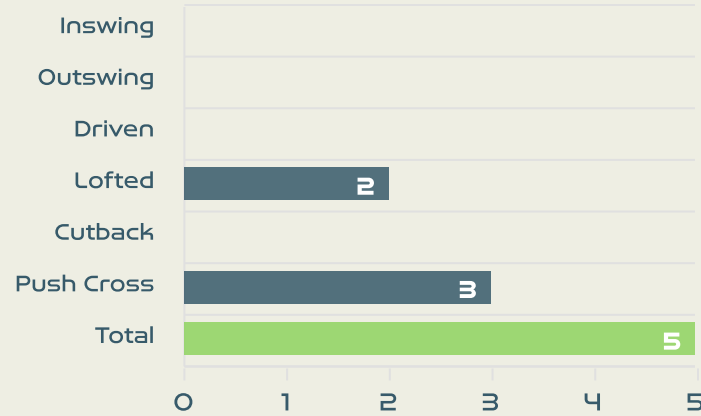

Attempts at Goal

Republic of Ireland

Key	Outcome	Shots
	Goals	0
	On Target	1
	Off Target	5
	Blocked	1
	Incomplete	2

Attempts at Goal

Republic of Ireland

Time	Player	Outcome	Body Part	Delivery Type
30	18 CARUSA Kyra	Incomplete - Referee Event	Head	Cross
73	10 OSULLIVAN Denise	Off Target	Right Foot	Loose Ball
76	18 CARUSA Kyra	Incomplete - Blocked	Right Foot	Other
76	14 PAYNE Heather	Incomplete - Player On Ball Error	Left Foot	Loose Ball
90	6 CONNOLLY Megan	Deflected Off Target - Defensive Event	Right Foot	Freekick
91	8 LITTLEJOHN Ruesha	Off Target	Head	Corner
92	19 LARKIN Abbie	Off Target	Right Foot	Loose Ball
96	11 McCABE Katie	On Target - Saved	Right Foot	Pass
96	4 QUINN Louise	Off Target	Head	Other

Crosses (Open Play)

Cross Locations

Delivery Type

Cross Zones

Attempted

5

Completed

1