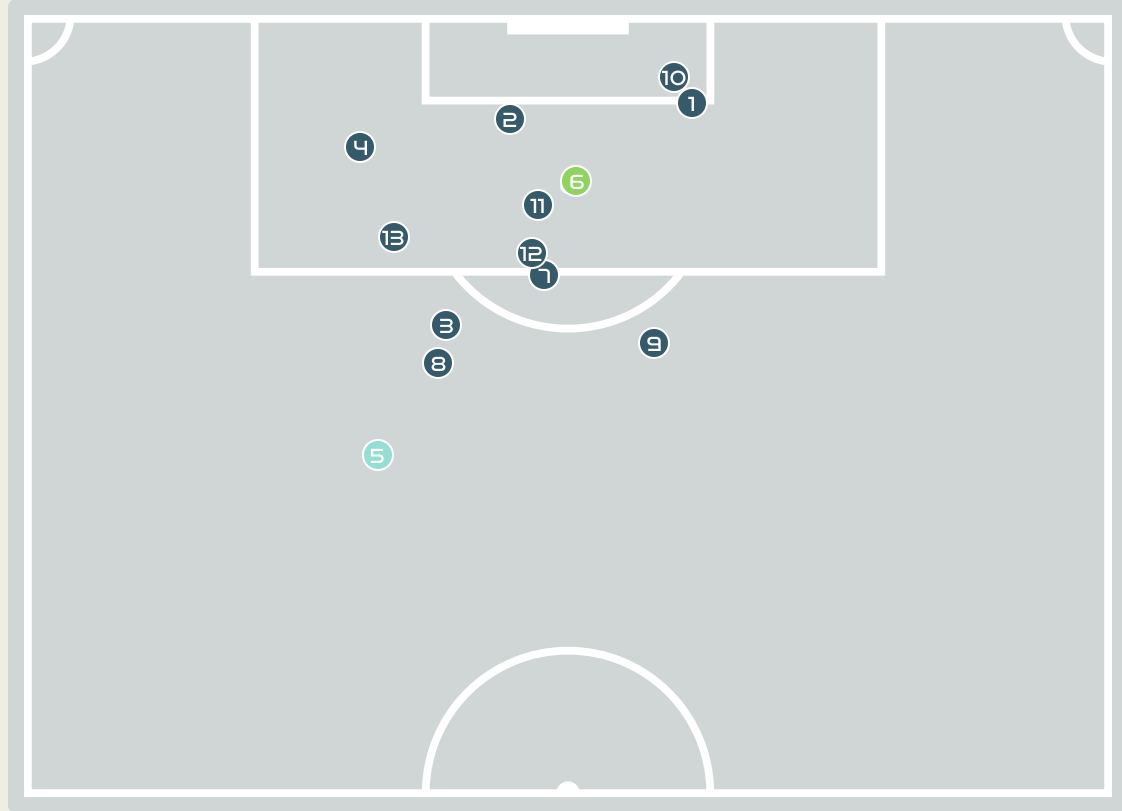

Most Direct Pressures

12

GORRY Katrina
RIGHT CENTRE MIDFIELD

Most Direct Pressures

14

LITTLEJOHN Ruesha
LEFT CENTRE MIDFIELD

Republic of Ireland

● Shown Outside ● Shown Inside ● Neutral ● From Behind

Republic of Ireland GK Involvement Timeline

44

Total Involvements

Goalkeeping Distribution

Republic of Ireland

Goalkeeping Distribution

Goal Prevention

9
Total Attempts on Goal Faced

100
Save %

Total Attempts on Goal Faced	Total Goal Interventions	Save & Retain	Deflect & Retain	Save & Deflect	Save Attempt	No Save Attempt
9	1	0	0	1	1	7

Goal Prevention

Republic of Ireland

13
Total Attempts on Goal Faced