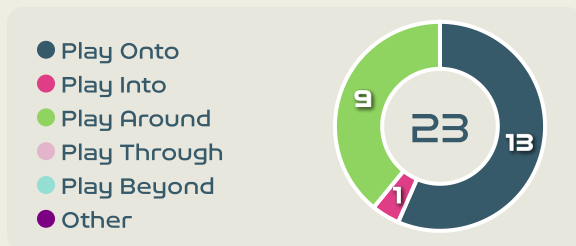

Republic of Ireland GK Involvement Timeline

44

Total Involvements

Goalkeeping Distribution

Republic of Ireland

Goalkeeping Distribution

Goal Prevention

9
Total Attempts on Goal Faced

100
Save %

Total Attempts on Goal Faced	Total Goal Interventions	Save & Retain	Deflect & Retain	Save & Deflect	Save Attempt	No Save Attempt
9	1	0	0	1	1	7

Goal Prevention

Republic of Ireland

13
Total Attempts on Goal Faced