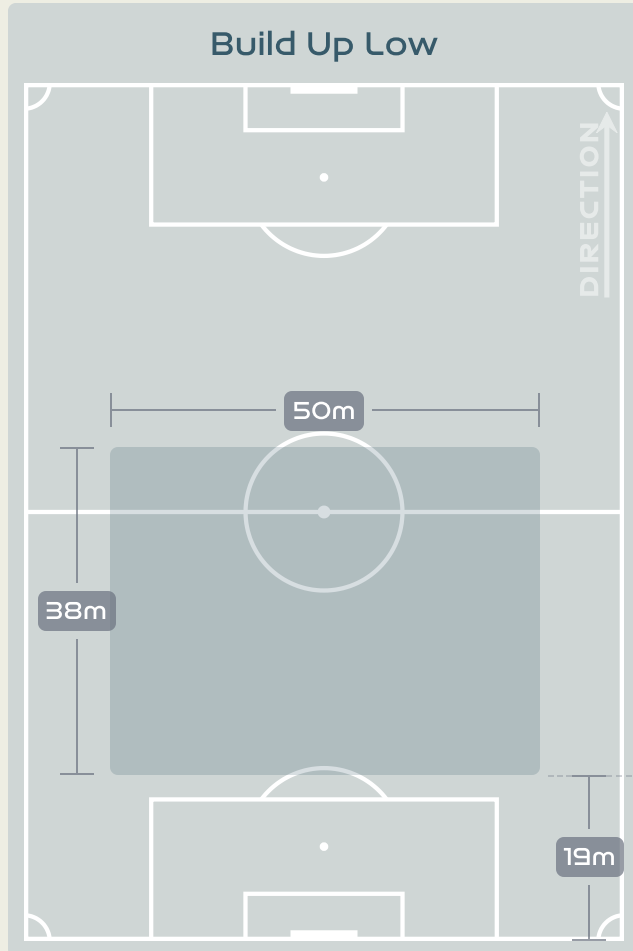

In Possession Line Height & Team Length

Republic of Ireland

Line Breaks

Australia

Attempted Line Breaks

102

Attempted Line Breaks 6

Inside Shape	5
Outside Shape	1