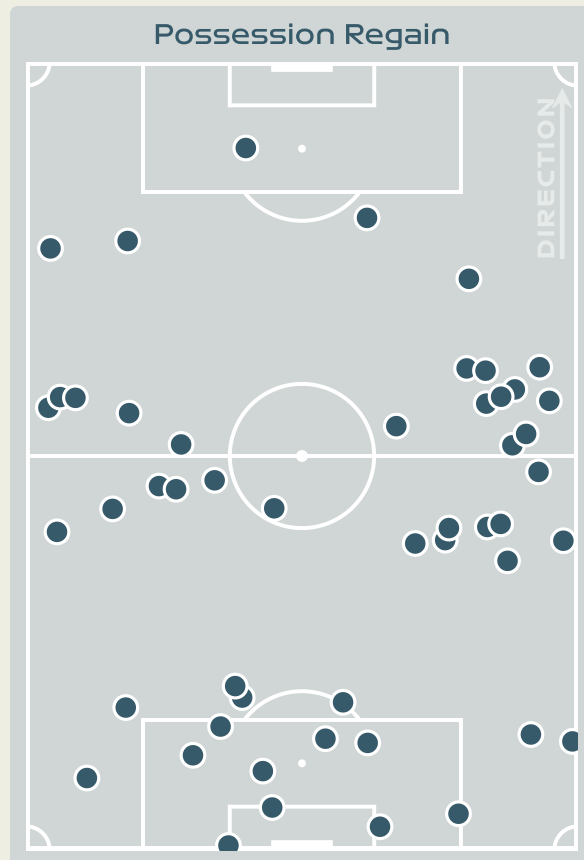

Type	Player	Movements
In Front	8 LITTLEJOHN Ruesha	20
In Between	10 OSULLIVAN Denise	23
Out to In	10 OSULLIVAN Denise	4
In to Out	20 SHEVA Marissa	3
In Behind	18 CARUSA Kyra	9

Movement Types Pitch Third

OUT OF POSSESSION

Australia v Republic of Ireland

Defensive Actions

Blocks

Possession Contests

Most Possession Regains

ARNOLD Mackenzie
GOALKEEPER

#	Player	Total Possession Regains
18	ARNOLD Mackenzie	7
5	VINE Cortnee	6
7	CATLEY Steph	7
9	FOORD Caitlin	0
11	FOWLER Mary	2
14	KENNEDY Alanna	5
15	HUNT Clare	7
16	RASO Hayley	6
19	GORRY Katrina	7
21	CARPENTER Ellie	2
23	COONEY-CROSS Kyra	4
4	POLKINGHORNE Clare	1
10	VAN EGMOND Emily	1