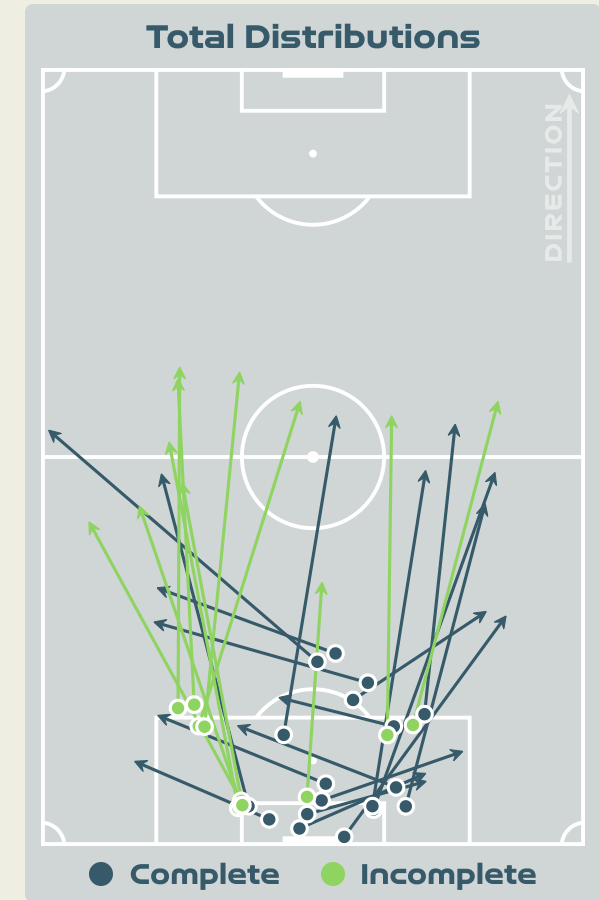

Republic of Ireland GK Involvement Timeline

44

Total Involvements

Goalkeeping Distribution

Republic of Ireland

Goalkeeping Distribution

Goal Prevention

9
Total Attempts on Goal Faced

100
Save %

Total Attempts on Goal Faced	Total Goal Interventions	Save & Retain	Deflect & Retain	Save & Deflect	Save Attempt	No Save Attempt
9	1	0	0	1	1	7

Goal Prevention

Republic of Ireland

13
Total Attempts on Goal Faced