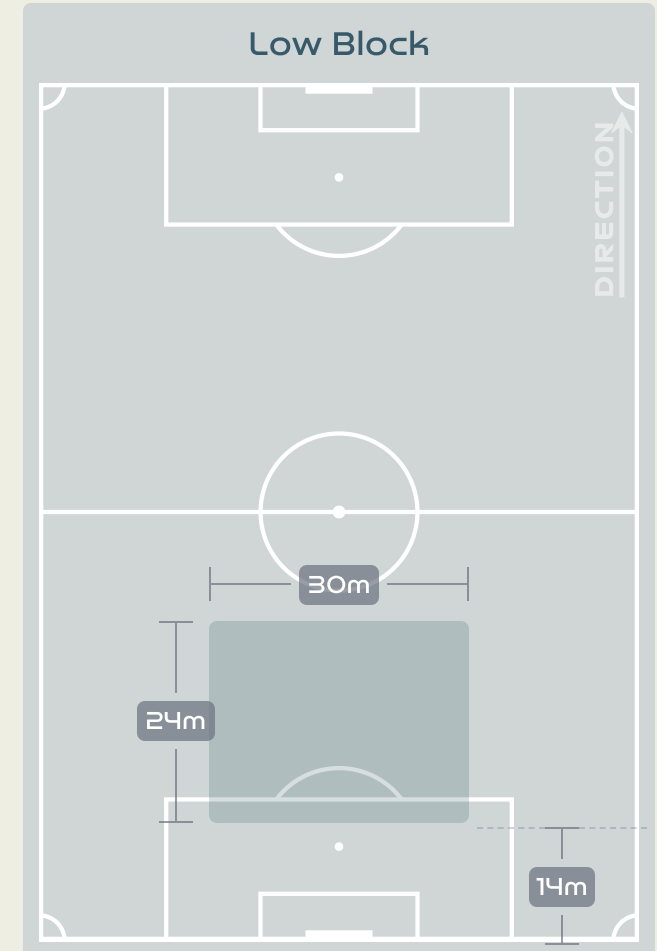

Defensive Line Height & Team Length

Defensive Line Height & Team Length

Republic of Ireland

Defensive Pressure

Australia

155	Total Pressures	246
50	Direct Pressures	67
1.45s	Avg Pressure Duration	1.38s
69	Forced Turnovers	62
8.99s	Ball Recovery Time	12.52s
52	Pushing on into Pressing	109
132	Pushing on	222
26	Pressing Direction Inside	39
74	Pressing Direction Outside	134