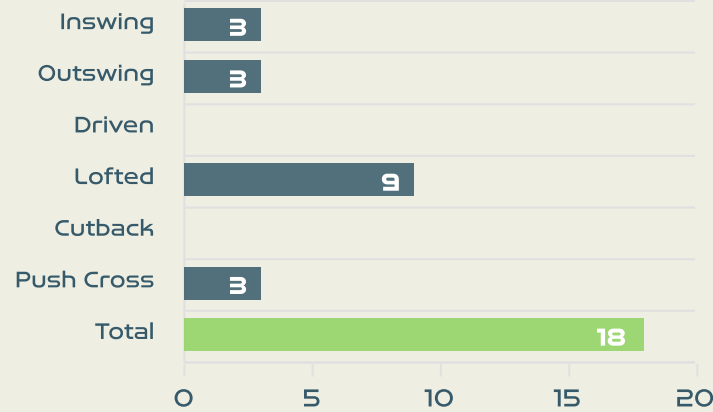

Crosses (Open Play)

Cross Locations

Delivery Type

Cross Zones

Attempted

5

Completed

1

Most Crosses Attempted

3

CARPENTER Ellie
RIGHT BACK

#	Player	Inswing	Outswing	Driven	Lofted	Cutback	Push Cross	Total Attempted
18	ARNOLD Mackenzie	0	0	0	0	0	0	0
5	VINE Cortnee	0	0	0	0	0	1	1
7	CATLEY Steph	0	0	0	0	0	0	0
9	FOORD Caitlin	0	0	0	1	0	0	1
11	FOWLER Mary	0	0	0	0	0	0	0
14	KENNEDY Alanna	0	0	0	0	0	0	0
15	HUNT Clare	0	0	0	0	0	0	0
16	RASO Hayley	0	0	0	0	0	0	0
19	GORRY Katrina	0	0	0	0	0	0	0
21	CARPENTER Ellie	0	0	0	1	0	2	3
23	COONEY-CROSS Kyra	0	0	0	0	0	0	0
4	POLKINGHORNE Clare	0	0	0	0	0	0	0
10	VAN EGMOND Emily	0	0	0	0	0	0	0

Crosses (Open Play)

Republic of Ireland

Delivery Type

Attempted

18

Completed

3

Most Crosses Attempted