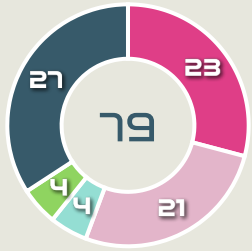

Offers Made Inside Shape

Offers Made Outside Shape

95

Offers Made in Final Third

108

Offers Made in Middle Third

62

Offers Made in Defensive Third

Movement to Receive

Movement Types by Phase

Final Third Phase

Progression Phase

Build Up Phase

All Movement Types

- In Front
- In Between
- Out to In
- In to Out
- In Behind

Top Ranked Players