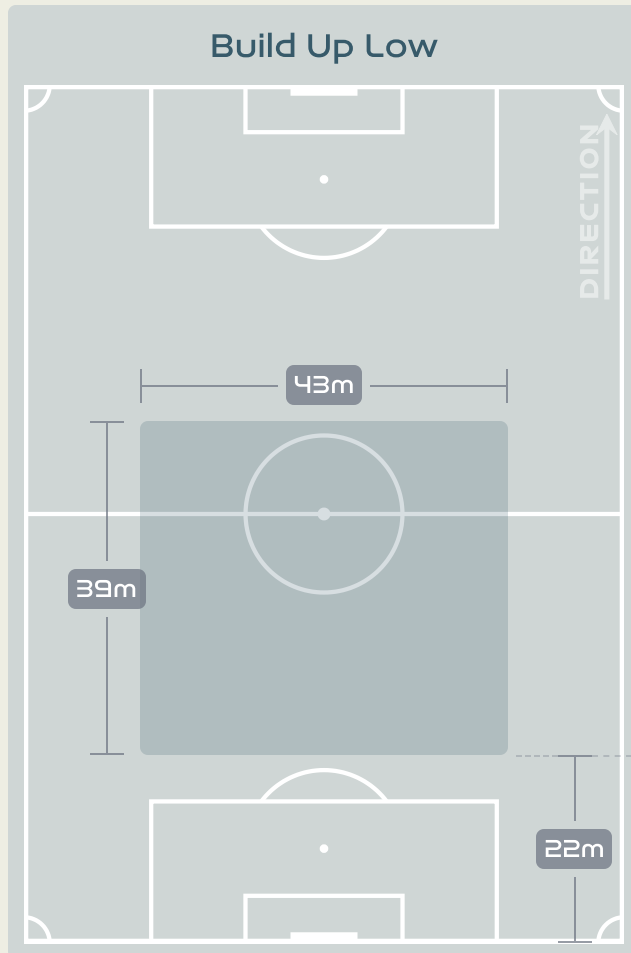

Australia

Phases of Play

Republic of
Ireland

IN POSSESSION

OUT OF POSSESSION

IN POSSESSION

Australia v Republic of Ireland

In Possession Line Height & Team Length

In Possession Line Height & Team Length

Republic of Ireland

Line Breaks

Australia

Attempted Line Breaks

102

Attempted Line Breaks 6

Inside Shape	5
Outside Shape	1