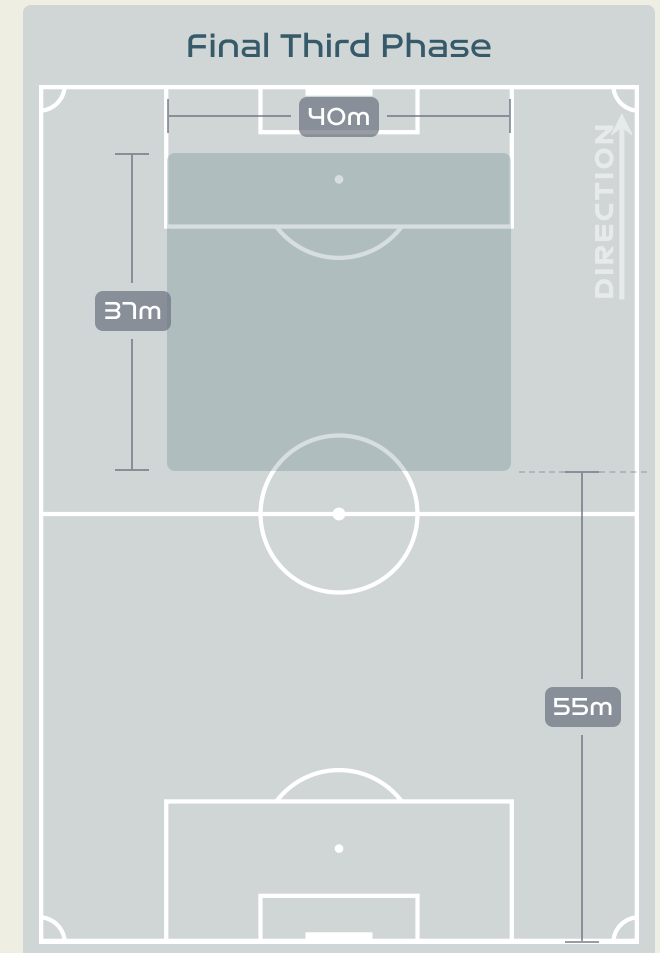

Australia

Phases of Play

Republic of
Ireland

IN POSSESSION

OUT OF POSSESSION

IN POSSESSION

Australia v Republic of Ireland

In Possession Line Height & Team Length

In Possession Line Height & Team Length

Republic of Ireland

Line Breaks

Australia

Attempted Line Breaks

102

Attempted Line Breaks 6

Inside Shape	5
Outside Shape	1