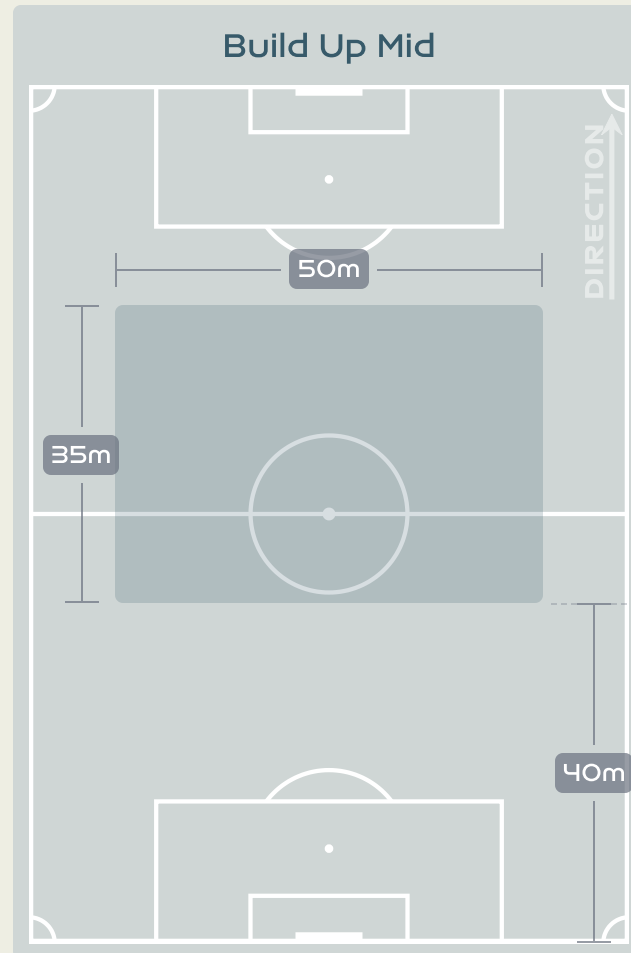

Australia

Phases of Play

Republic of
Ireland

IN POSSESSION

OUT OF POSSESSION

IN POSSESSION

Australia v Republic of Ireland

In Possession Line Height & Team Length

In Possession Line Height & Team Length

Republic of Ireland

Line Breaks

Australia

Attempted Line Breaks

102

Attempted Line Breaks 6

Inside Shape	5
Outside Shape	1