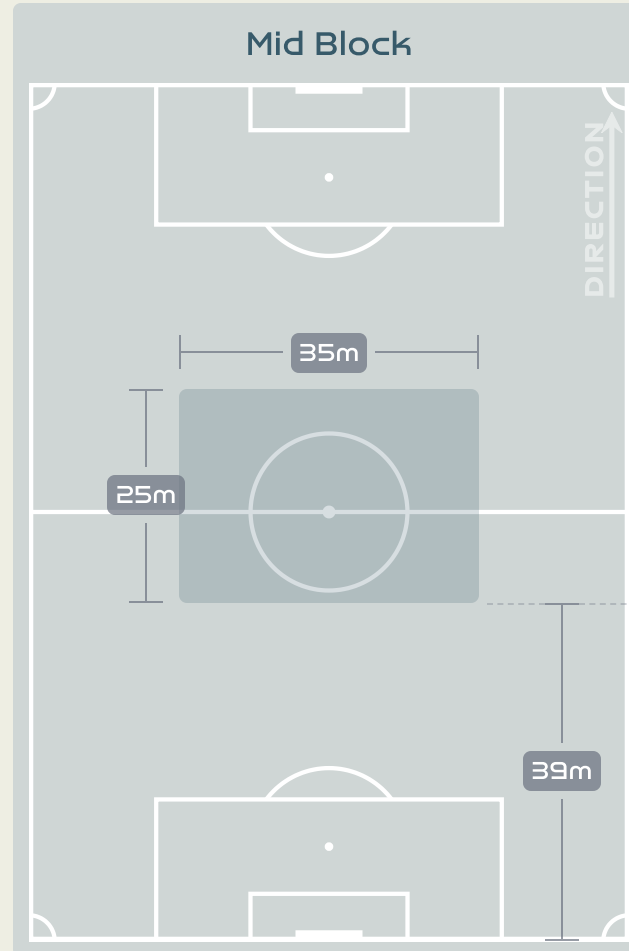

Republic of Ireland

Defensive Actions

Blocks

Possession Contests

Most Possession Regains

7
FAHEY Niamh
 RIGHT BACK

#	Player	Total Possession Regains
1	BROSNAN Courtney	2
4	QUINN Louise	4
5	FAHEY Niamh	7
6	CONNOLLY Megan	2
8	LITTLEJOHN Ruesha	2
10	OSULLIVAN Denise	7
11	McCABE Katie	5
14	PAYNE Heather	3
17	FARRELLY Sinead	3
18	CARUSA Kyra	2
20	SHEVA Marissa	2
15	QUINN Lucy	0
19	LARKIN Abbie	2
22	ATKINSON Isibéal	0

Defensive Line Height & Team Length

Defensive Line Height & Team Length

Republic of Ireland

Defensive Pressure

Australia

155	Total Pressures	246
50	Direct Pressures	67
1.45s	Avg Pressure Duration	1.38s
69	Forced Turnovers	62
8.99s	Ball Recovery Time	12.52s
52	Pushing on into Pressing	109
132	Pushing on	222
26	Pressing Direction Inside	39
74	Pressing Direction Outside	134