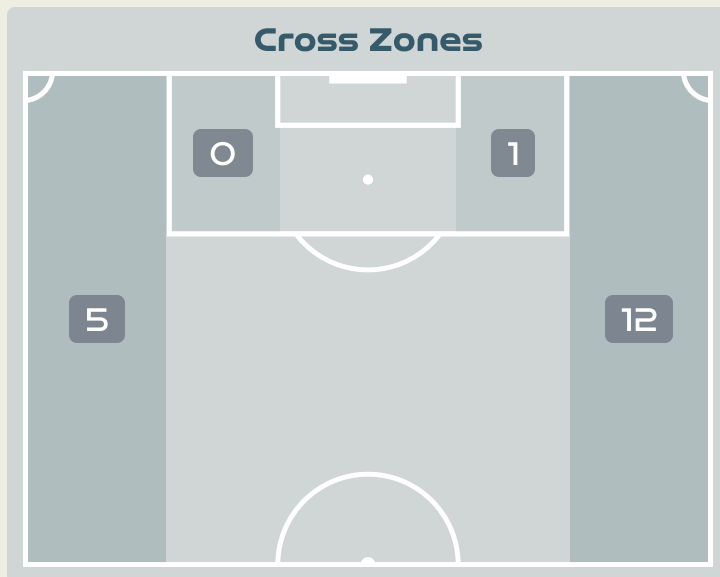

Delivery Type

Attempted

18

Completed

3

Most Crosses Attempted

6

PAYNE Heather
RIGHT MIDFIELD

#	Player	Inswing	Outswing	Driven	Lofted	Cutback	Push Cross	Total Attempted
1	BROSNAN Courtney	0	0	0	0	0	0	0
4	QUINN Louise	0	0	0	0	0	0	0
5	FAHEY Niamh	0	0	0	0	0	0	0
6	CONNOLLY Megan	0	0	0	0	0	0	0
8	LITTLEJOHN Ruesha	0	0	0	1	0	0	1
10	OSULLIVAN Denise	0	0	0	2	0	0	2
11	McCABE Katie	2	0	0	0	0	0	2
14	PAYNE Heather	0	2	0	4	0	0	6
17	FARRELLY Sinead	0	0	0	0	0	0	0
18	CARUSA Kyra	0	0	0	0	0	0	0
20	SHEVA Marissa	1	0	0	1	0	1	3
15	QUINN Lucy	0	0	0	0	0	1	1
19	LARKIN Abbie	0	1	0	1	0	1	3
22	ATKINSON Isibéal	0	0	0	0	0	0	0