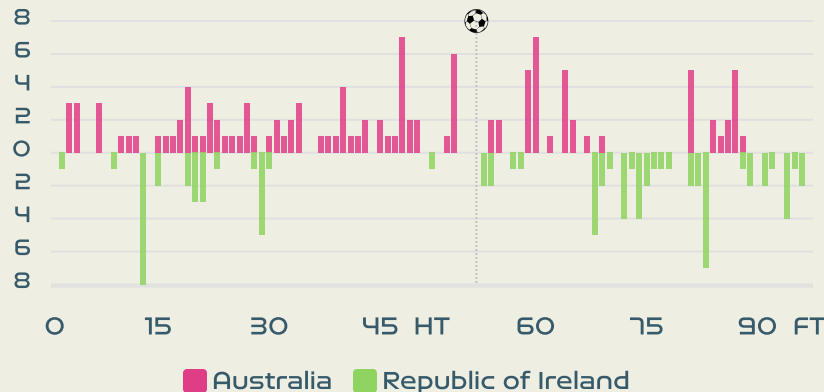

Distribution in the Final Third