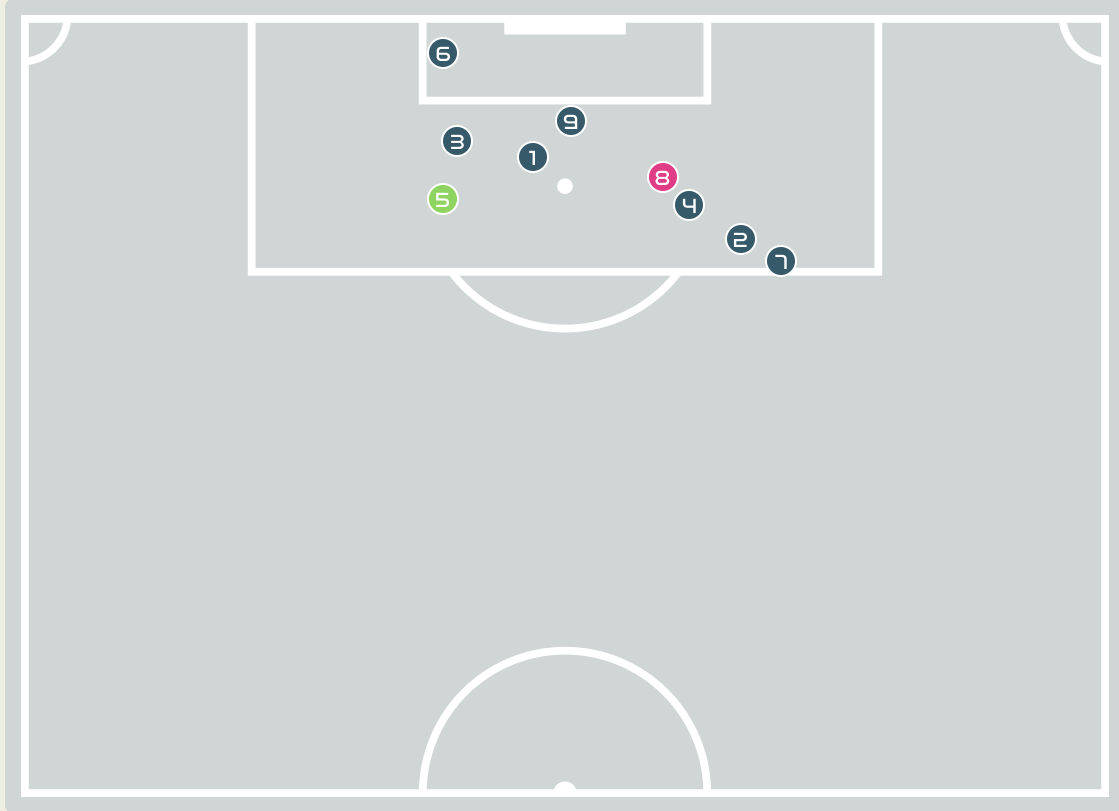

Republic of Ireland GK Involvement Timeline

44

Total Involvements

Goalkeeping Distribution

Republic of Ireland

Goalkeeping Distribution

Goal Prevention

9
Total Attempts on Goal Faced

100
Save %

Total Attempts on Goal Faced	Total Goal Interventions	Save & Retain	Deflect & Retain	Save & Deflect	Save Attempt	No Save Attempt
9	1	0	0	1	1	7

Goal Prevention

Republic of Ireland

13
Total Attempts on Goal Faced