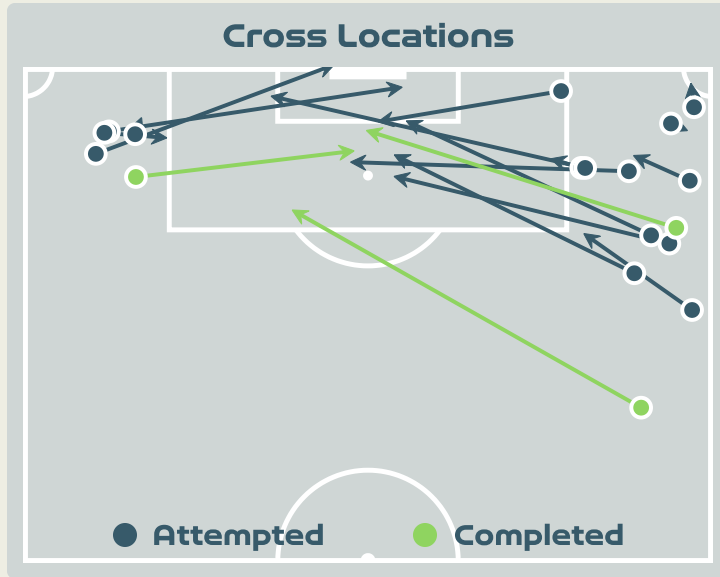

Crosses (Open Play)

Republic of Ireland