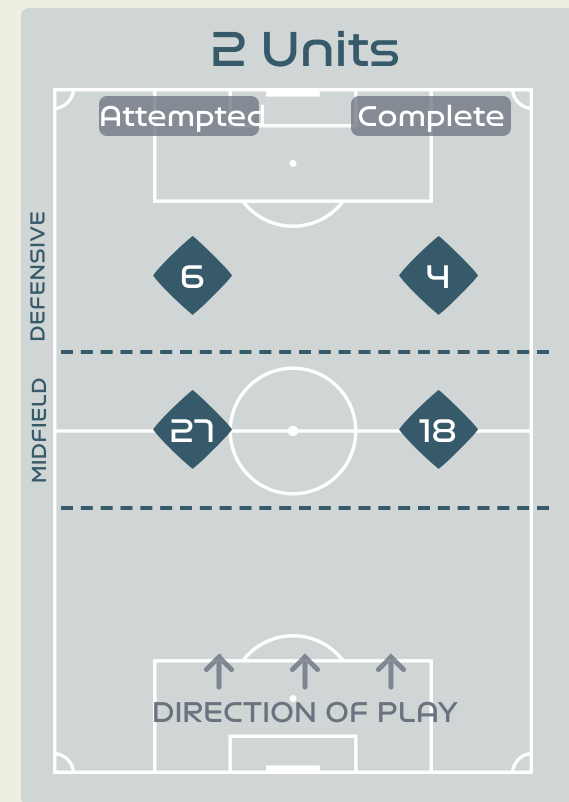

Attempted Line Breaks 5

Inside Shape 5

Outside Shape 0

Attempted Line Breaks 65

Inside Shape 46

Outside Shape 19

Attempted Line Breaks 33

Inside Shape 21

Outside Shape 12

Line Breaks

					4 Units				3 Units			2 Units		Direction			Distribution Type		
#	Player	Line Breaks Attempted	Line Breaks Completed	Line Break Completion %	Attacking Line	Attacking Midfield Line	Midfield Line	Defensive Line	Attacking Line	Midfield Line	Defensive Line	Midfield Line	Defensive Line	Through	Around	Over	Pass	Cross	Ball Progression
18	ARNOLD Mackenzie	6	2	33%	0	0	0	0	4	1	0	1	0	0	0	6	6	0	0
5	VINE Cortnee	2	1	50%	0	0	0	0	0	1	0	1	0	1	0	1	1	0	1
7	CATLEY Steph	12	6	50%	0	0	0	0	1	4	0	6	1	0	5	7	9	2	1
9	FOORD Caitlin	4	2	50%	0	0	0	0	0	0	1	2	1	4	0	0	3	0	1
11	FOWLER Mary	7	6	85%	0	0	0	0	0	3	2	2	0	4	3	0	7	0	0
14	KENNEDY Alanna	13	10	76%	0	0	1	0	2	3	0	7	0	3	3	7	13	0	0
15	HUNT Clare	8	4	50%	1	0	0	0	1	1	0	3	2	1	2	5	8	0	0
16	RASO Hayley	4	2	50%	0	0	0	0	0	1	0	2	1	2	1	1	4	0	0
19	GORRY Katrina	15	6	40%	0	1	0	1	3	2	1	7	0	5	5	5	14	1	0
21	CARPENTER Ellie	14	8	57%	0	0	0	0	5	5	0	3	1	0	7	7	13	0	1
23	COONEY-CROSS Kyra	13	8	61%	0	0	0	1	0	2	1	8	1	3	1	9	13	0	0
4	POLKINGHORNE Clare	0	0	0%	0	0	0	0	0	0	0	0	0	0	0	0	0	0	0
10	VAN EGMOND Emily	4	2	50%	0	1	0	0	0	1	1	0	1	2	0	2	4	0	0