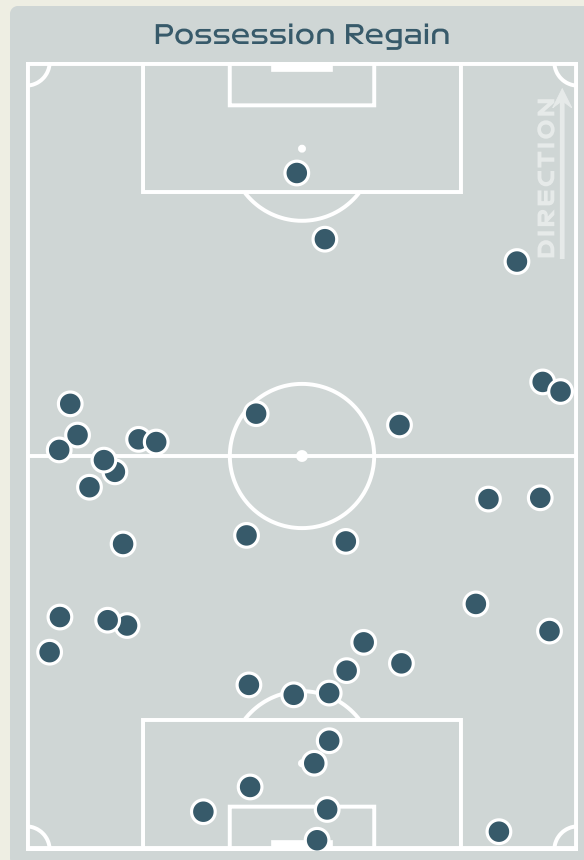

Republic of Ireland

Defensive Actions