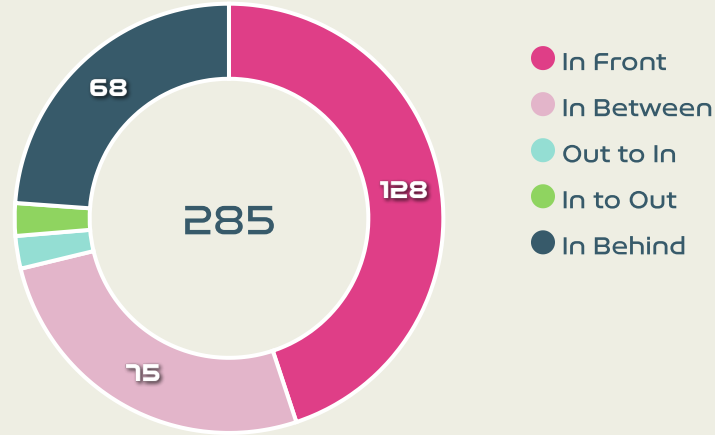

Offers Made Inside Shape

Offers Made Outside Shape

95

Offers Made in Final Third

108

Offers Made in Middle Third

62

Offers Made in Defensive Third

Movement to Receive

Movement Types by Phase

Final Third Phase

Progression Phase

Build Up Phase

All Movement Types

- In Front
- In Between
- Out to In
- In to Out
- In Behind

Top Ranked Players