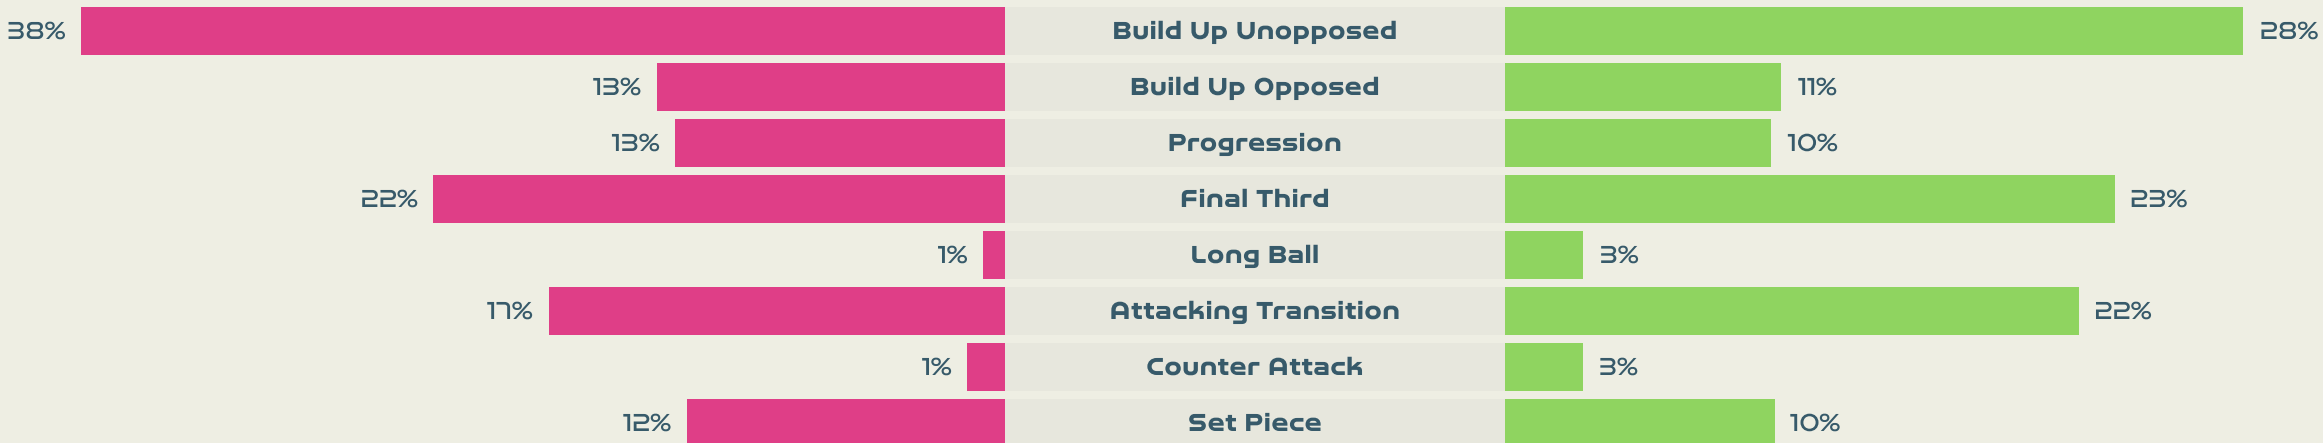

Australia

Phases of Play

Republic of
Ireland

IN POSSESSION