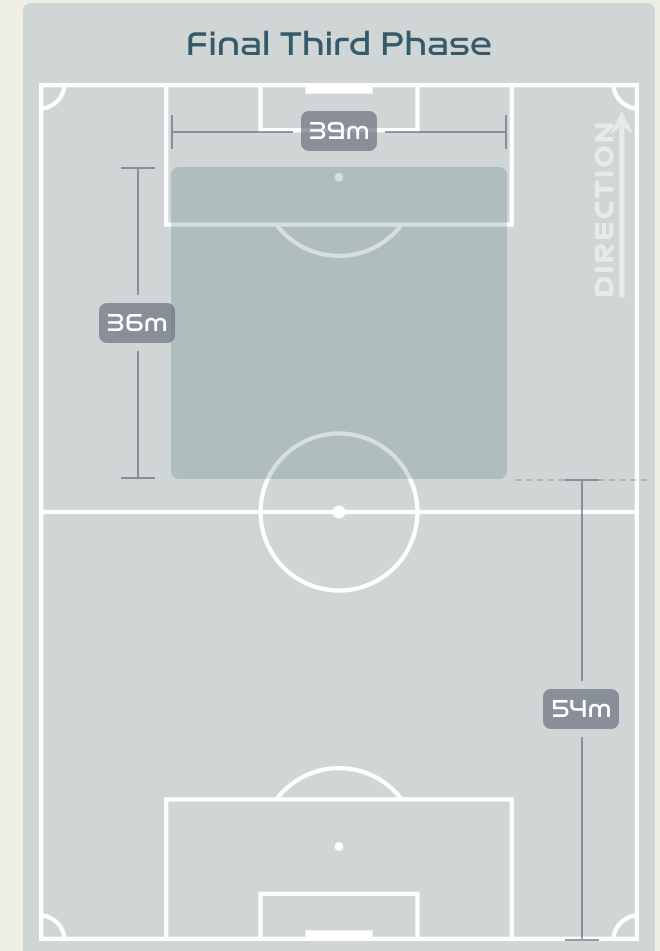

Australia

Phases of Play

Republic of
Ireland

IN POSSESSION

OUT OF POSSESSION

IN POSSESSION

Australia v Republic of Ireland

In Possession Line Height & Team Length

In Possession Line Height & Team Length

Republic of Ireland

Line Breaks

Australia

Attempted Line Breaks

102

Attempted Line Breaks 6

Inside Shape	5
Outside Shape	1