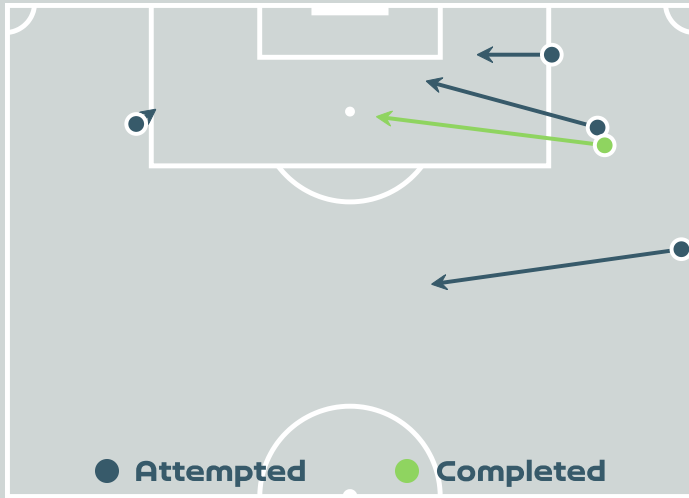

Attempts at Goal

Republic of Ireland

Key	Outcome	Shots
	Goals	0
	On Target	1
	Off Target	5
	Blocked	1
	Incomplete	2

Attempts at Goal

Republic of Ireland

Time	Player	Outcome	Body Part	Delivery Type
30	18 CARUSA Kyra	Incomplete - Referee Event	Head	Cross
73	10 OSULLIVAN Denise	Off Target	Right Foot	Loose Ball
76	18 CARUSA Kyra	Incomplete - Blocked	Right Foot	Other
76	14 PAYNE Heather	Incomplete - Player On Ball Error	Left Foot	Loose Ball
90	6 CONNOLLY Megan	Deflected Off Target - Defensive Event	Right Foot	Freekick
91	8 LITTLEJOHN Ruesha	Off Target	Head	Corner
92	19 LARKIN Abbie	Off Target	Right Foot	Loose Ball
96	11 McCABE Katie	On Target - Saved	Right Foot	Pass
96	4 QUINN Louise	Off Target	Head	Other

Crosses (Open Play)

Cross Locations

Delivery Type

Cross Zones

Attempted

5

Completed

1