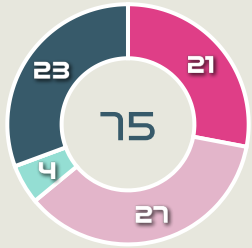

Offers Made Inside Shape

Offers Made Outside Shape

95

Offers Made in Final Third

108

Offers Made in Middle Third

62

Offers Made in Defensive Third

Movement to Receive

Movement Types by Phase

Final Third Phase

Progression Phase

Build Up Phase

All Movement Types

- In Front
- In Between
- Out to In
- In to Out
- In Behind

Top Ranked Players