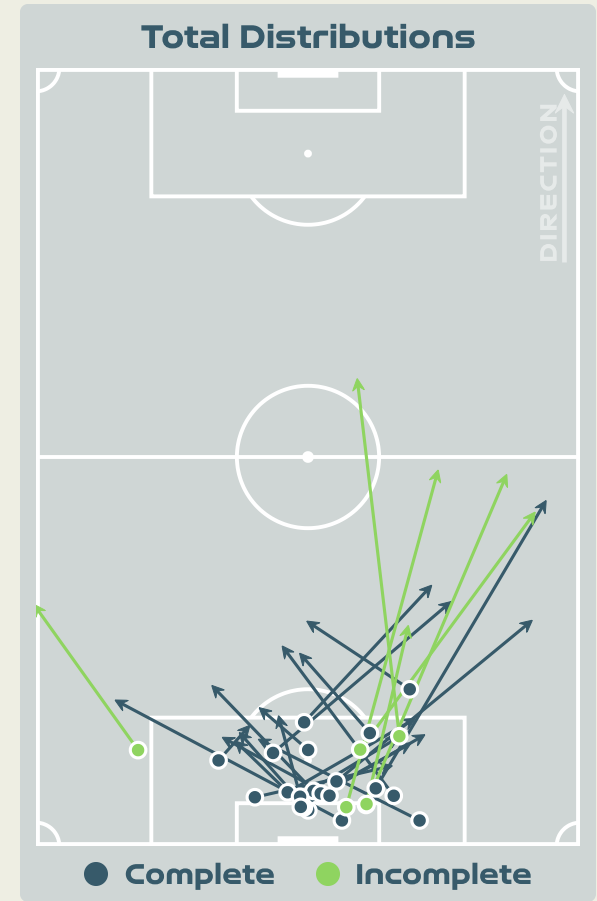

Republic of Ireland GK Involvement Timeline

44

Total Involvements

Goalkeeping Distribution

Republic of Ireland

Goalkeeping Distribution

Goal Prevention

9
Total Attempts on Goal Faced

100
Save %

Total Attempts on Goal Faced	Total Goal Interventions	Save & Retain	Deflect & Retain	Save & Deflect	Save Attempt	No Save Attempt
9	1	0	0	1	1	7

Goal Prevention

Republic of Ireland

13
Total Attempts on Goal Faced