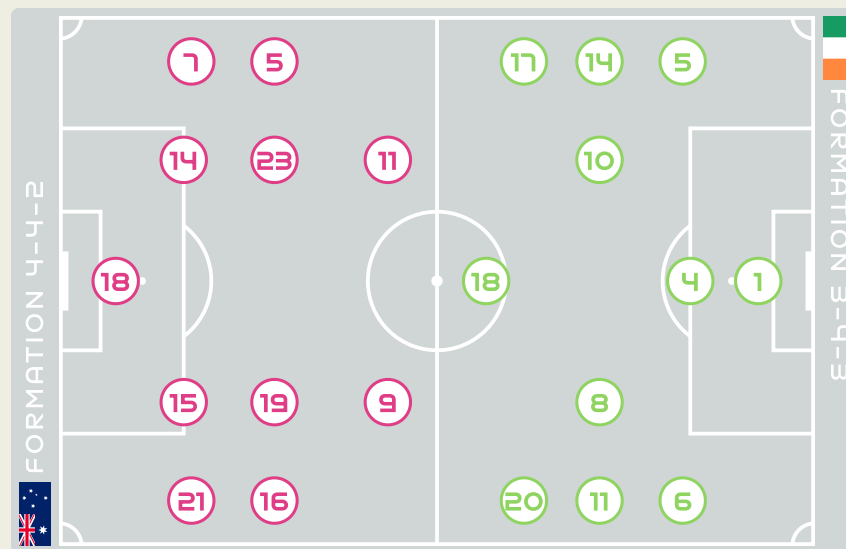

Match Summary - Teams

Australia

1 — 0

Republic of Ireland

STARTING

18	GK	ARNOLD Mackenzie	
5	FW	VINE Cortnee	↓ 75'
7	DF	CATLEY Steph (C)	⚽ 52'
9	FW	FOORD Caitlin	
11	FW	FOWLER Mary	↓ 85'
14	DF	KENNEDY Alanna	
15	DF	HUNT Clare	
16	FW	RASO Hayley	
19	MF	GORRY Katrina	
21	DF	CARPENTER Ellie	
23	MF	COONEY-CROSS Kyra	

SUBSTITUTES

1	GK	WILLIAMS Lydia	
12	GK	MICAH Teagan	
2	DF	NEVIN Courtney	
3	DF	LUIK Aivi	
4	DF	POLKINGHORNE Clare	↑ 85'
6	MF	WHEELER Clare	
8	MF	CHIDIAC Alex	
10	MF	VAN EGMOND Emily	↑ 75'
13	MF	YALLOP Tameka	
17	FW	SIMON Kyah	
20	FW	KERR Sam	
22	DF	GRANT Charlotte