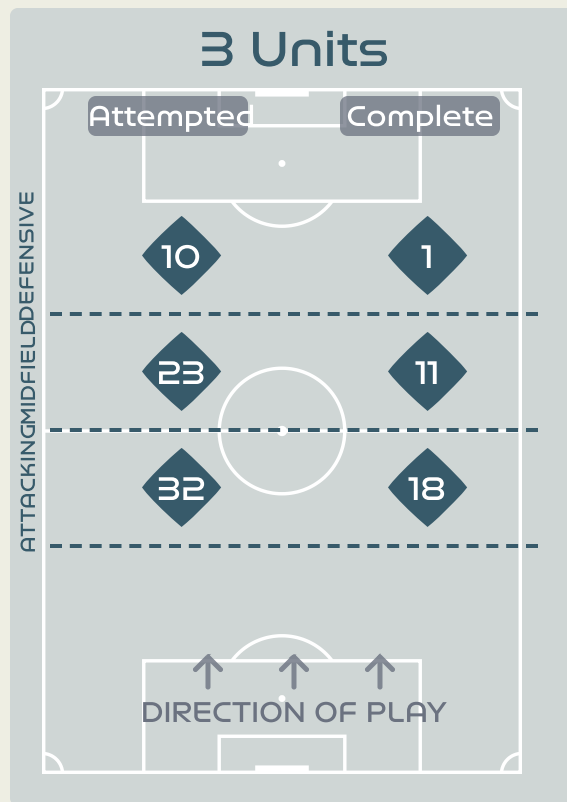

In Possession Line Height & Team Length

Republic of Ireland

Line Breaks

Australia

Attempted Line Breaks

102

Attempted Line Breaks 6

Inside Shape	5
Outside Shape	1

Attempted Line Breaks 46

Inside Shape	29
Outside Shape	17

Attempted Line Breaks 50

Inside Shape	29
Outside Shape	21

Line Breaks

Republic of Ireland

Attempted Line Breaks

103

Attempted Line Breaks 5

Inside Shape 5

Outside Shape 0

Attempted Line Breaks 65

Inside Shape 46

Outside Shape 19

Attempted Line Breaks 33

Inside Shape 21