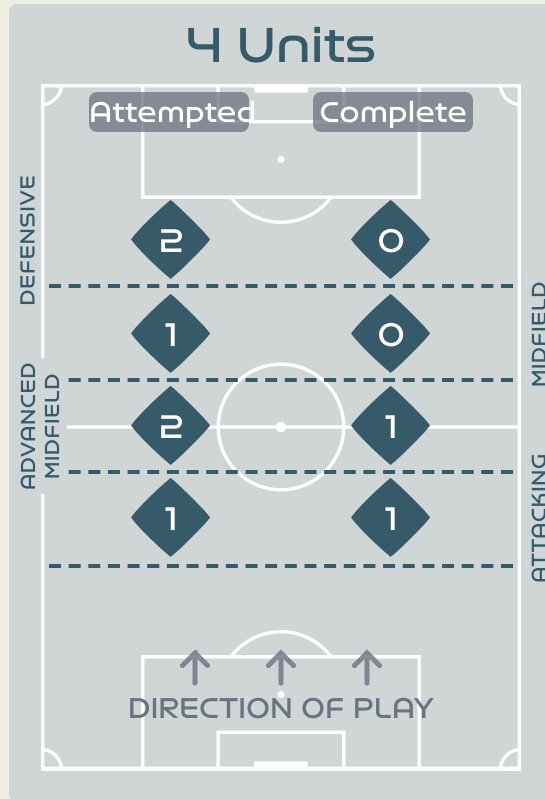

In Possession Line Height & Team Length

Republic of Ireland

Line Breaks

Australia

Attempted Line Breaks

102

Attempted Line Breaks 6

Inside Shape	5
Outside Shape	1

Attempted Line Breaks 46

Inside Shape	29
Outside Shape	17

Attempted Line Breaks 50

Inside Shape	29
Outside Shape	21

Line Breaks

Republic of Ireland

Attempted Line Breaks

103

Attempted Line Breaks 5

Inside Shape 5

Outside Shape 0

Attempted Line Breaks 65

Inside Shape 46

Outside Shape 19

Attempted Line Breaks 33

Inside Shape 21