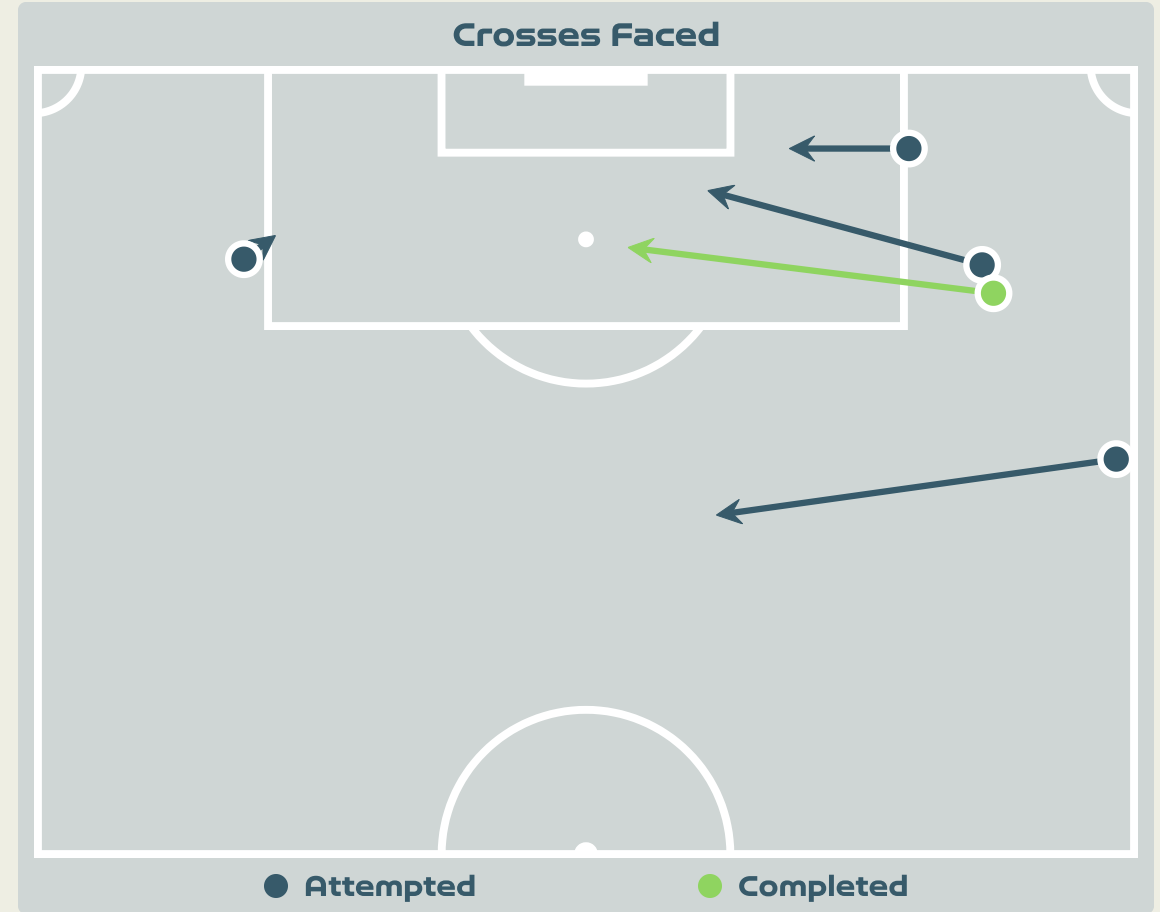

50
Save %

Total Attempts on Goal Faced	Total Goal Interventions	Save & Retain	Deflect & Retain	Save & Deflect	Save Attempt	No Save Attempt
13	1	1	0	0	1	11

Aerial Control

Delivery Types Faced

Total	In Swing	Out Swing	Driven	Lofted	Cutback	Push
27	11	4	0	9	0	3

Republic of Ireland

Aerial Control

Delivery Types Faced

Total	In Swing	Out Swing	Driven	Lofted	Cutback	Push
14	6	0	0	5	0	3

SET PLAYS

Australia v Republic of Ireland

Set Plays - Corners

38
Total Set Plays