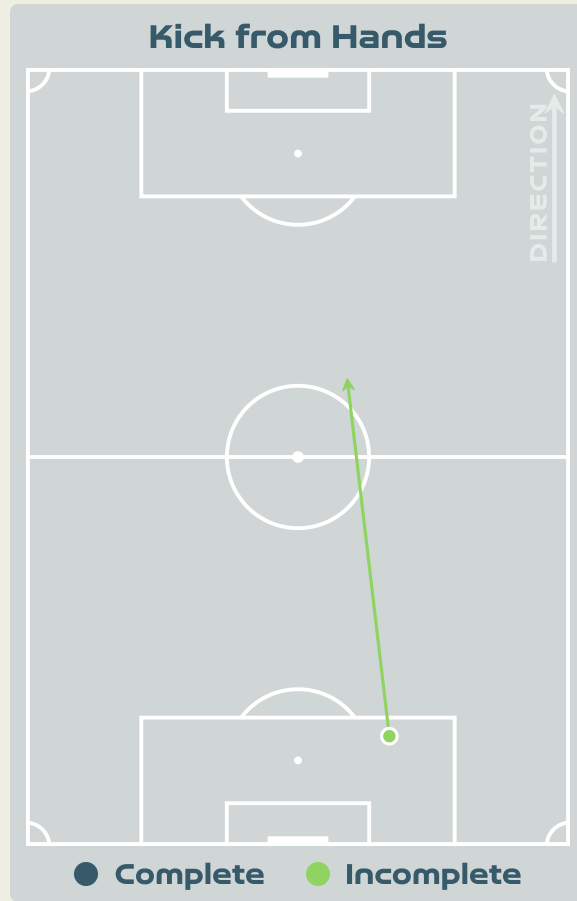

Republic of Ireland GK Involvement Timeline

44

Total Involvements

Goalkeeping Distribution

Republic of Ireland

Goalkeeping Distribution

Goal Prevention

9
Total Attempts on Goal Faced