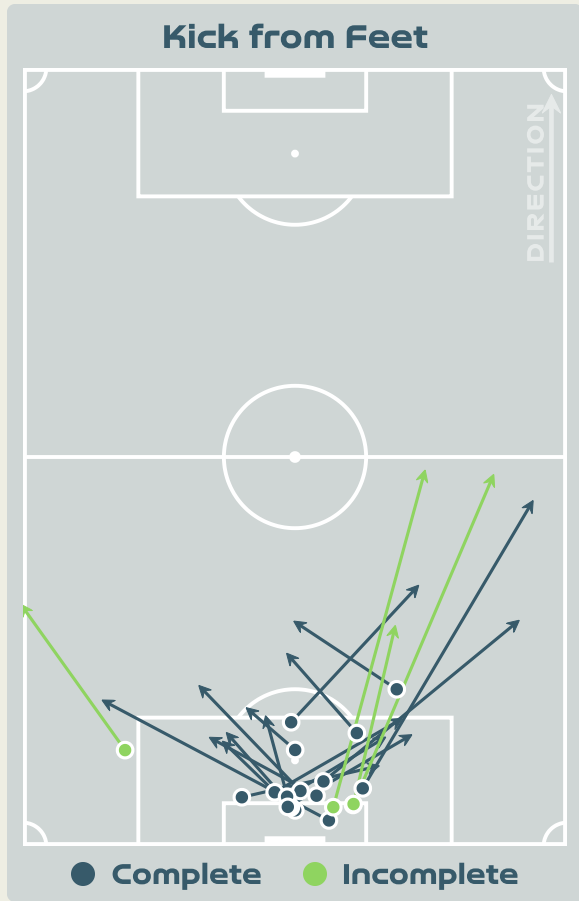

Republic of Ireland GK Involvement Timeline

44

Total Involvements

Goalkeeping Distribution

Republic of Ireland

Goalkeeping Distribution

Goal Prevention

9
Total Attempts on Goal Faced

100
Save %

Total Attempts on Goal Faced	Total Goal Interventions	Save & Retain	Deflect & Retain	Save & Deflect	Save Attempt	No Save Attempt
9	1	0	0	1	1	7

Goal Prevention

Republic of Ireland

13
Total Attempts on Goal Faced