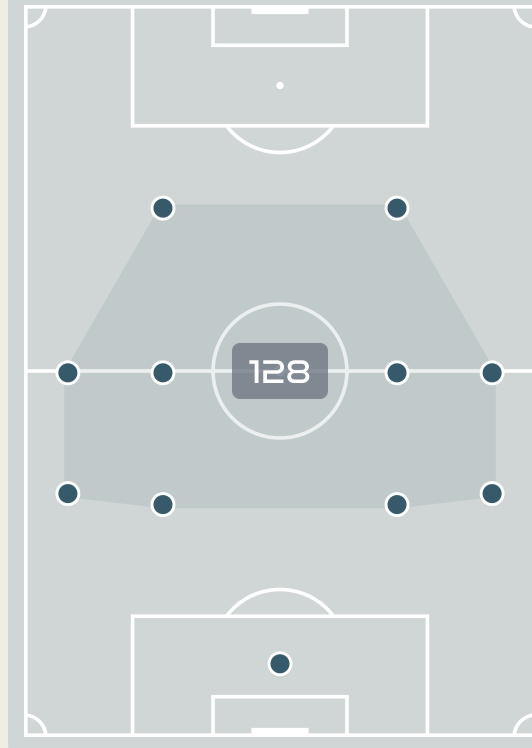

265

Total Offers Made

83

Total Offers Received

Most Offers

51

OSULLIVAN Denise
RIGHT CENTRE MIDFIELD

#	Player	Offers Made	Offers Received	% Made & Received
1	BROSNAN Courtney	8	4	50%
4	QUINN Louise	4	1	25%
5	FAHEY Niamh	9	4	44.4%
6	CONNOLLY Megan	13	5	38.5%
8	LITTLEJOHN Ruesha	31	9	29%
10	OSULLIVAN Denise	51	18	35.3%
11	McCABE Katie	28	11	39.3%
14	PAYNE Heather	24	11	45.8%
17	FARRELLY Sinead	24	5	20.8%
18	CARUSA Kyra	17	3	17.6%
20	SHEVA Marissa	28	4	14.3%
15	QUINN Lucy	12	4	33.3%
19	LARKIN Abbie	16	4	25%
22	ATKINSON Isibéal	0	0	0%

Offers Made Inside Shape

Offers Made Outside Shape

95

Offers Made in Final Third

108

Offers Made in Middle Third

62

Offers Made in Defensive Third