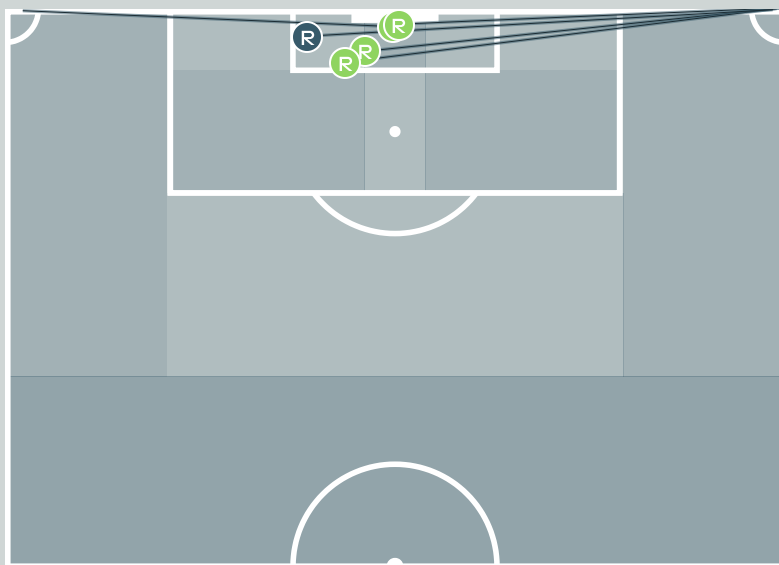

Free Kicks	
Type	Total
Direct	8
Direct (on target)	0
Direct (off target)	0
Indirect	1

First Contacts on Australia Crosses

3
By Australia

3
By Republic of Ireland

Top 5 Player First Contacts		
Player	Team	Total
FAHEY Niamh	Republic of Ireland	2
FOORD Caitlin	Australia	1
HUNT Clare	Australia	1
RASO Hayley	Australia	1
FARRELLY Sinead	Republic of Ireland	1

Set Plays - Corners

45

Total Set Plays

12

Total Free Kicks

0

Total Penalties

7

Total Corners

26

Total Throw Ins

Corners - First Contact

● Republic of Ireland ● Australia

Republic of Ireland

Delivery Type	From Left Side	From Right Side	Total
Direct to Area	2	5	7
Short	0	0	0
Edge of Penalty Area	0	0	0