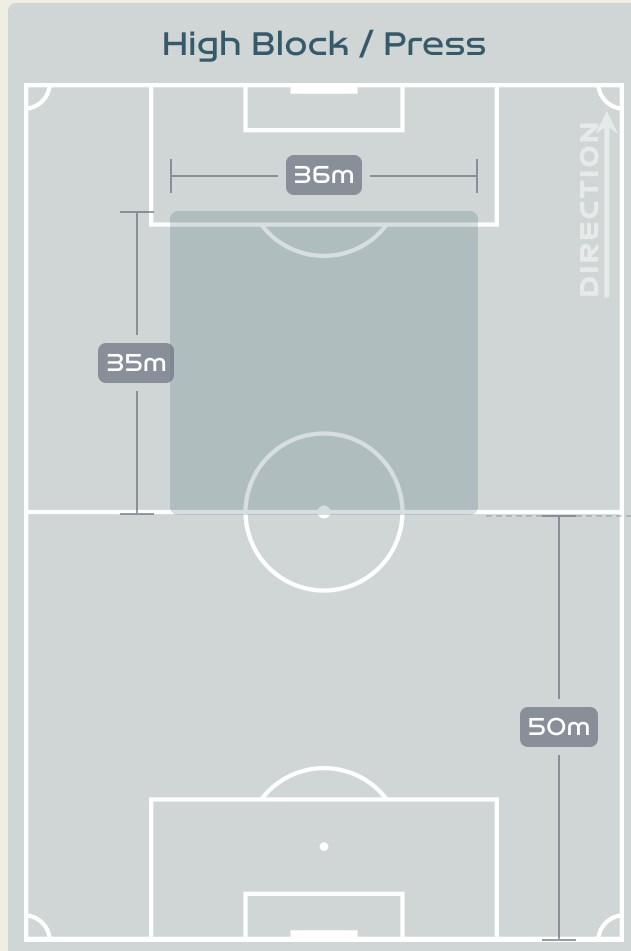

Defensive Line Height & Team Length

Defensive Line Height & Team Length

Republic of Ireland

Defensive Pressure

Australia

155	Total Pressures	246
50	Direct Pressures	67
1.45s	Avg Pressure Duration	1.38s
69	Forced Turnovers	62
8.99s	Ball Recovery Time	12.52s
52	Pushing on into Pressing	109
132	Pushing on	222
26	Pressing Direction Inside	39
74	Pressing Direction Outside	134