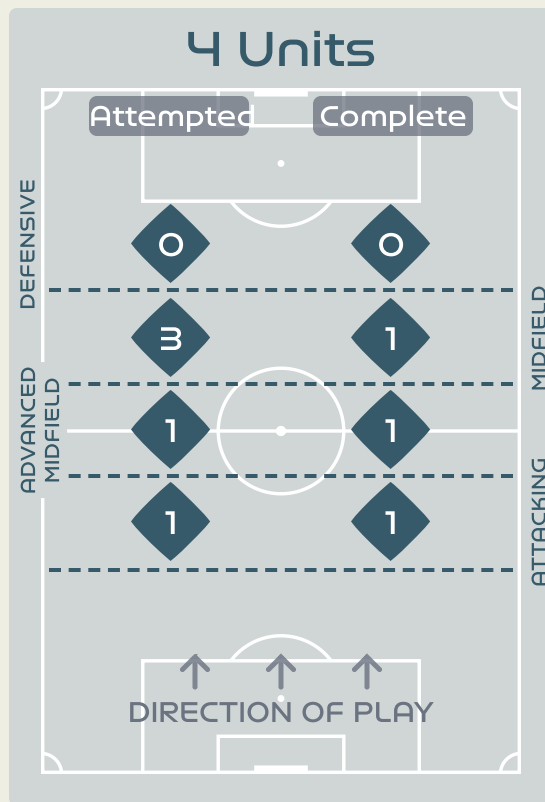

In Possession Line Height & Team Length

Republic of Ireland

Line Breaks

Australia

Attempted Line Breaks

102

Attempted Line Breaks 6

Inside Shape	5
Outside Shape	1

Attempted Line Breaks 46

Inside Shape	29
Outside Shape	17

Attempted Line Breaks 50

Inside Shape	29
Outside Shape	21

Line Breaks

Republic of Ireland

Attempted Line Breaks

103

Attempted Line Breaks 5

Inside Shape 5

Outside Shape 0

Attempted Line Breaks 65

Inside Shape 46

Outside Shape 19

Attempted Line Breaks 33

Inside Shape 21