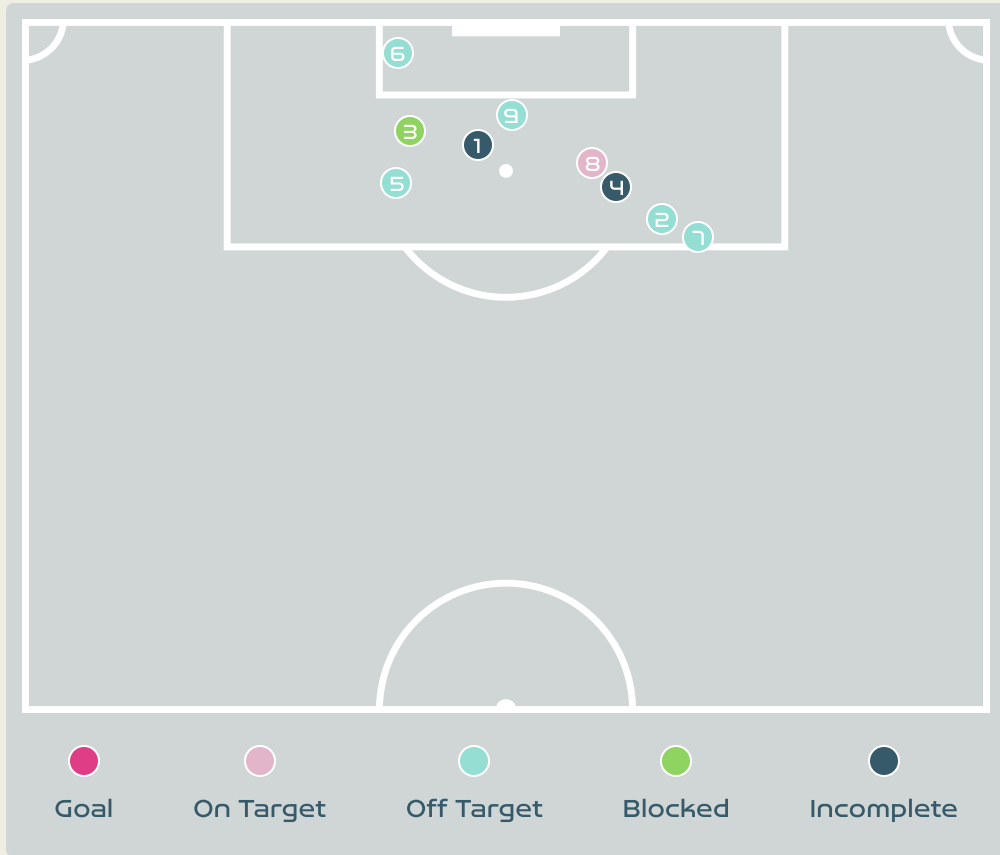

Attempts at Goal

Key	Outcome	Shots
	Goals	1
	On Target	1
	Off Target	7
	Blocked	4
	Incomplete	0

Attempts at Goal

Time	Player	Outcome	Body Part	Delivery Type
16	15 HUNT Clare	Off Target	Head	Corner
27	16 RASO Hayley	Off Target	Head	Corner
34	9 FOORD Caitlin	Incomplete - Blocked	Right Foot	Ball Progression
35	9 FOORD Caitlin	Off Target	Left Foot	Pass
50	19 GORRY Katrina	On Target - Saved	Right Foot	Pass
51	7 CATLEY Steph	On Target - Goal	Left Foot	Penalty
52	11 FOWLER Mary	Off Target	Left Foot	Loose Ball
60	19 GORRY Katrina	Off Target	Right Foot	Loose Ball
67	19 GORRY Katrina	Deflected Off Target - Defensive Event	Right Foot	Ball Progression
67	9 FOORD Caitlin	Off Target	Head	Corner
81	19 GORRY Katrina	Incomplete - Blocked	Right Foot	Pass
81	9 FOORD Caitlin	Incomplete - Blocked	Left Foot	Cross
81	23 COONEY-CROSS Kyra	Incomplete - Blocked	Right Foot	Pass

Attempts at Goal

Republic of Ireland

Key	Outcome	Shots
	Goals	0
	On Target	1
	Off Target	5
	Blocked	1
	Incomplete	2

Attempts at Goal

Republic of Ireland

Time	Player	Outcome	Body Part	Delivery Type
30	18 CARUSA Kyra	Incomplete - Referee Event	Head	Cross
73	10 OSULLIVAN Denise	Off Target	Right Foot	Loose Ball
76	18 CARUSA Kyra	Incomplete - Blocked	Right Foot	Other
76	14 PAYNE Heather	Incomplete - Player On Ball Error	Left Foot	Loose Ball
90	6 CONNOLLY Megan	Deflected Off Target - Defensive Event	Right Foot	Freekick
91	8 LITTLEJOHN Ruesha	Off Target	Head	Corner
92	19 LARKIN Abbie	Off Target	Right Foot	Loose Ball
96	11 McCABE Katie	On Target - Saved	Right Foot	Pass
96	4 QUINN Louise	Off Target	Head	Other