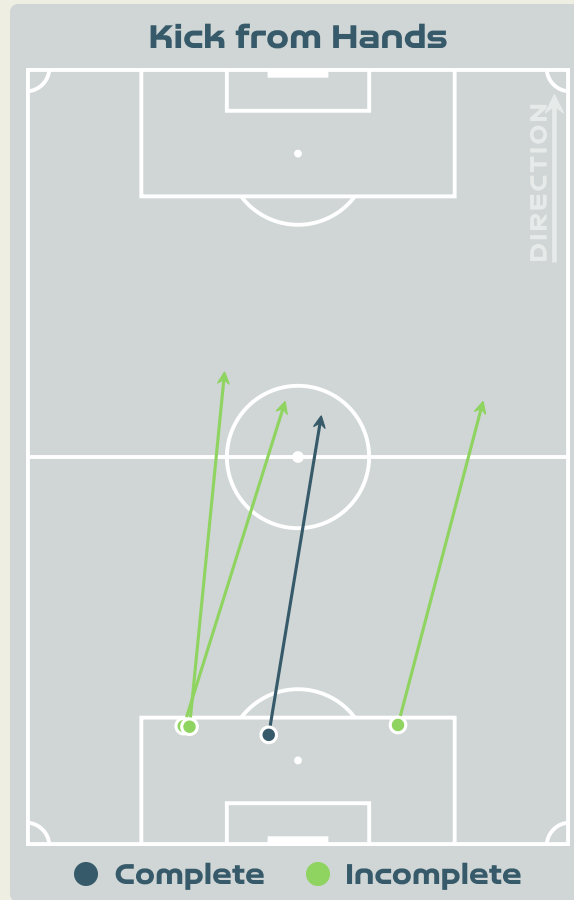

Republic of Ireland GK Involvement Timeline

44

Total Involvements

Goalkeeping Distribution

Republic of Ireland

Goalkeeping Distribution

Goal Prevention

9
Total Attempts on Goal Faced