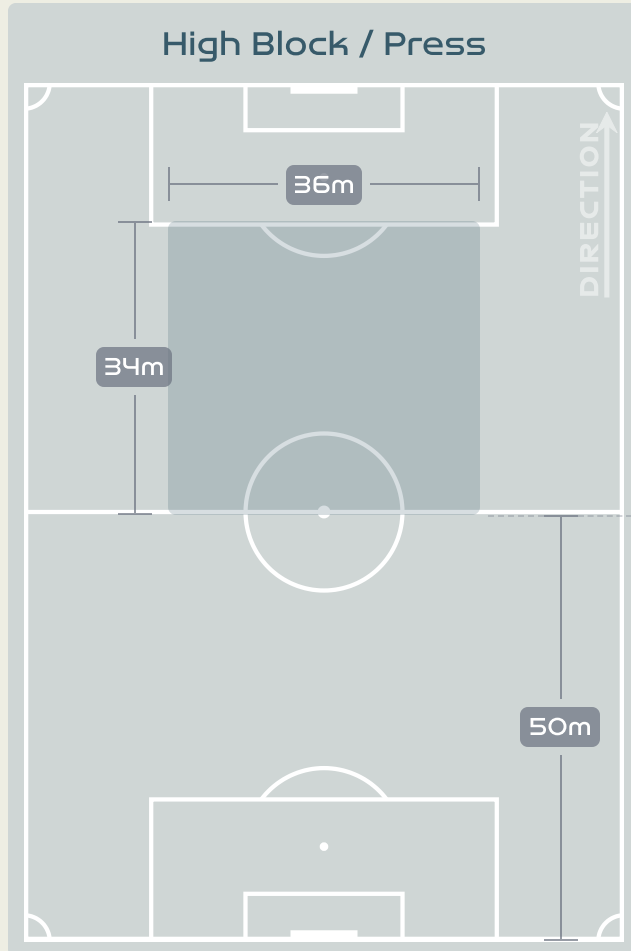

Defensive Line Height & Team Length

Defensive Line Height & Team Length

Republic of Ireland

Defensive Pressure

Australia

155	Total Pressures	246
50	Direct Pressures	67
1.45s	Avg Pressure Duration	1.38s
69	Forced Turnovers	62
8.99s	Ball Recovery Time	12.52s
52	Pushing on into Pressing	109
132	Pushing on	222
26	Pressing Direction Inside	39
74	Pressing Direction Outside	134