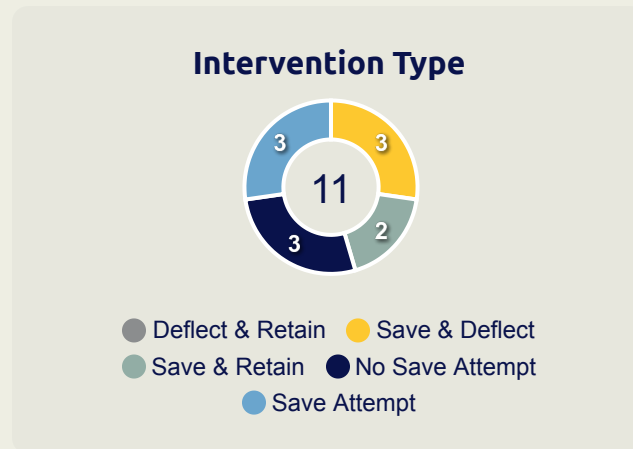

# Goal Prevention

**15**  
Total Attempts on Goal Faced

**50**  
Save %

Total Attempts on Goal Faced	Total Goal Interventions	Save & Retain	Deflect & Retain	Save & Deflect	Save Attempt	No Save Attempt
15	2	1	0	1	4	9

# Goal Prevention

**11**

Total Attempts on Goal Faced

**80**

Save %

Total Attempts on Goal Faced	Total Goal Interventions	Save & Retain	Deflect & Retain	Save & Deflect	Save Attempt	No Save Attempt
11	5	2	0	3	3	3