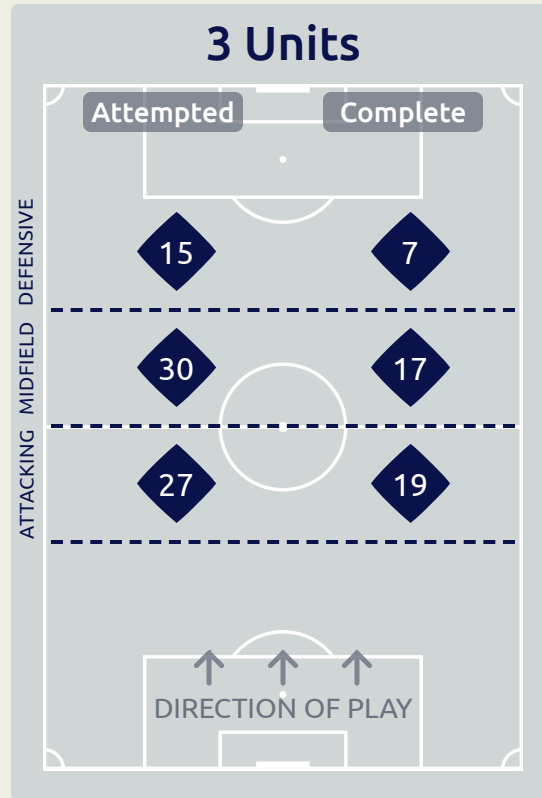

# In Possession Line Height & Team Length

# Line Breaks

Japan

Attempted Line Breaks

95

Attempted Line Breaks	4
Inside Shape	3
Outside Shape	1

Attempted Line Breaks	72
Inside Shape	48
Outside Shape	24

Attempted Line Breaks	19
Inside Shape	11
Outside Shape	8