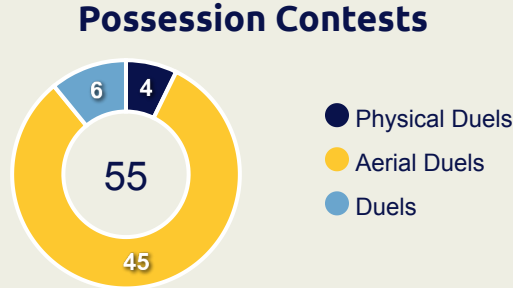

Defensive Actions

81

Forced Turnovers

44

Possession Regained

9

Interceptions

27

Tackles

3.24

Possession Actions /
Defensive Action

Most Possession Regains

11

CHASE Anrie
RIGHT CENTRE BACK

#	Player	Total Possession Regains
1	KIMURA Ryoya	5
3	TANAKA Hayato	2
5	YAMANE Riku	4
6	FUKUI Taichi	2
7	MATSUKI Kuryu	3
8	SANO Kodai	1
10	KITANO Sota	1
13	CHASE Anrie	11
16	TAKAHASHI Niko	1
18	KUMATA Naoki	1
19	TAKAI Kota	10
2	MATSUDA Hayate	2
9	FUKUDA Shio	0
11	SAKAMOTO Isa	0
14	EINAGA Takatora	0
17	MATSUMURA Kosuke	1