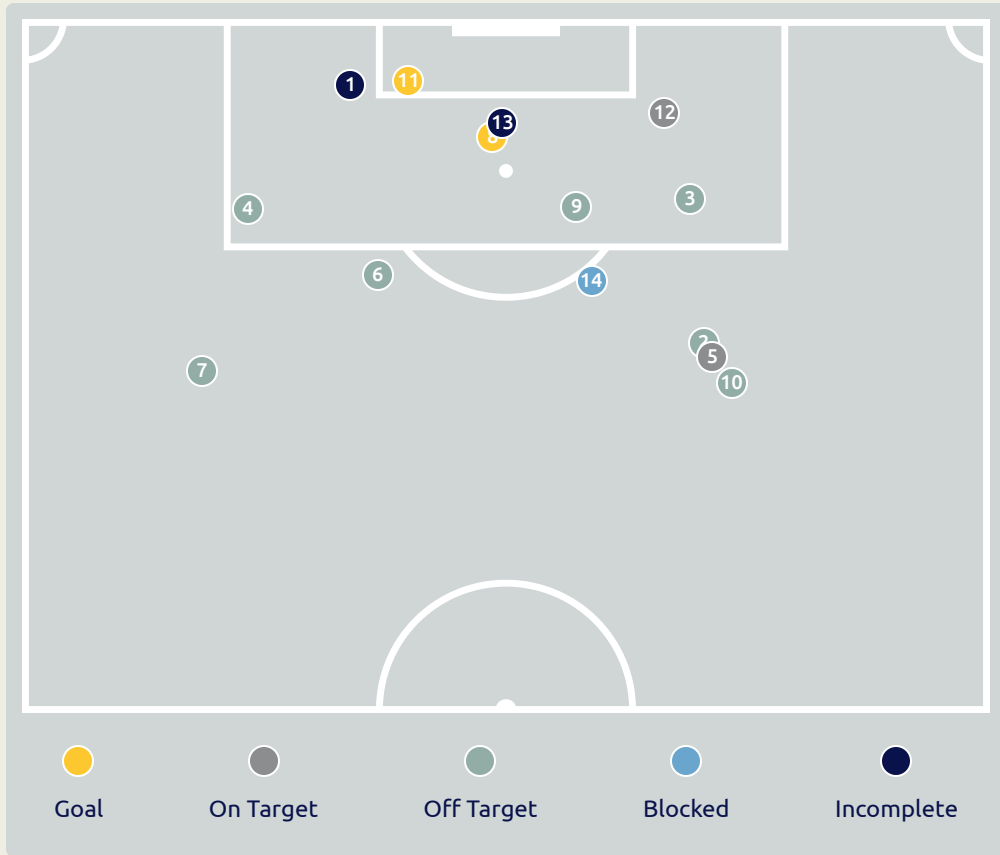

Attempts at Goal

Key	Outcome	Shots
	Goals	2
	On Target	2
	Off Target	7
	Blocked	1
	Incomplete	2