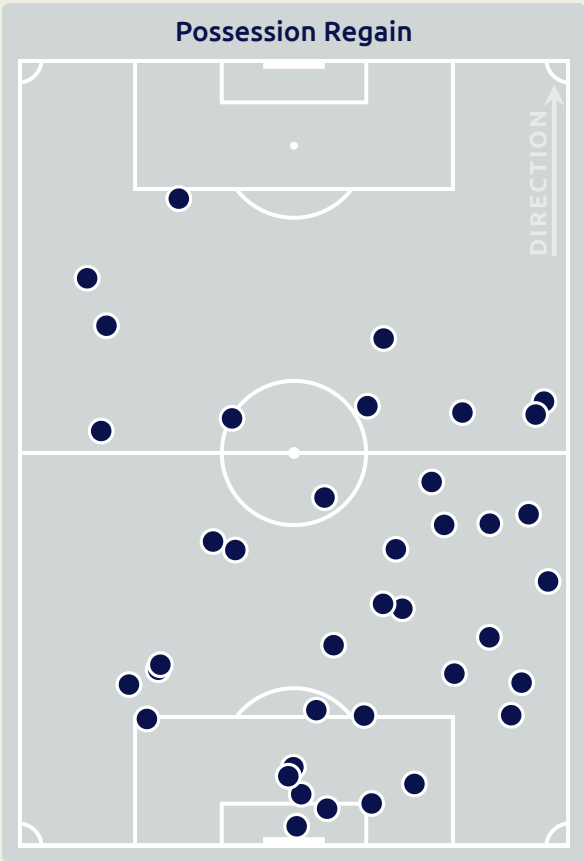

Defensive Actions

81

Forced Turnovers

44

Possession Regained

9

Interceptions

27

Tackles

3.24

Possession Actions /
Defensive Action

Most Possession Regains

11

CHASE Anrie
RIGHT CENTRE BACK

#	Player	Total Possession Regains
1	KIMURA Ryoya	5
3	TANAKA Hayato	2
5	YAMANE Riku	4
6	FUKUI Taichi	2
7	MATSUKI Kuryu	3
8	SANO Kodai	1
10	KITANO Sota	1
13	CHASE Anrie	11
16	TAKAHASHI Niko	1
18	KUMATA Naoki	1
19	TAKAI Kota	10
2	MATSUDA Hayate	2
9	FUKUDA Shio	0
11	SAKAMOTO Isa	0
14	EINAGA Takatora	0
17	MATSUMURA Kosuke	1