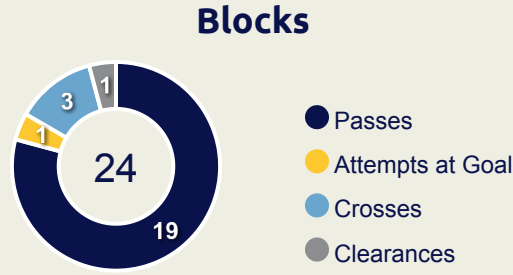

Defensive Actions

81

Forced Turnovers

44

Possession Regained

9

Interceptions

27

Tackles

3.24

Possession Actions /
Defensive Action

Most Possession Regains

11

CHASE Anrie
RIGHT CENTRE BACK

#	Player	Total Possession Regains
1	KIMURA Ryoya	5
3	TANAKA Hayato	2
5	YAMANE Riku	4
6	FUKUI Taichi	2
7	MATSUKI Kuryu	3
8	SANO Kodai	1
10	KITANO Sota	1
13	CHASE Anrie	11
16	TAKAHASHI Niko	1
18	KUMATA Naoki	1
19	TAKAI Kota	10
2	MATSUDA Hayate	2
9	FUKUDA Shio	0
11	SAKAMOTO Isa	0
14	EINAGA Takatora	0
17	MATSUMURA Kosuke	1