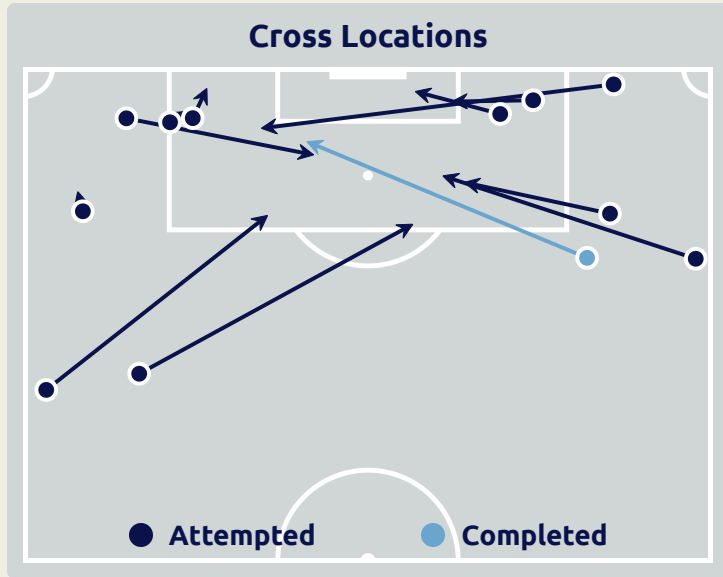

Crosses (Open Play)

#	Player	Inswing	Outswing	Driven	Lofted	Cutback	Push Cross	Total Attempted
1	KIMURA Ryoya	0	0	0	0	0	0	0
3	TANAKA Hayato	0	0	0	0	0	0	0
5	YAMANE Riku	0	0	0	0	0	0	0
6	FUKUI Taichi	0	1	0	0	0	0	1
7	MATSUKI Kuryu	0	0	1	1	0	0	2
8	SANO Kodai	1	0	0	0	0	1	2
10	KITANO Sota	0	0	0	0	0	0	0
13	CHASE Anrie	0	0	0	0	0	0	0
16	TAKAHASHI Niko	0	0	0	0	0	1	1
18	KUMATA Naoki	0	0	0	0	0	0	0
19	TAKAI Kota	0	0	0	0	0	1	1
2	MATSUDA Hayate	1	0	0	0	0	2	3
9	FUKUDA Shio	0	0	0	0	0	0	0
11	SAKAMOTO Isa	0	0	0	0	0	0	0
14	EINAGA Takatora	1	1	0	0	0	0	2
17	MATSUMURA Kosuke	0	0	0	0	0	0	0