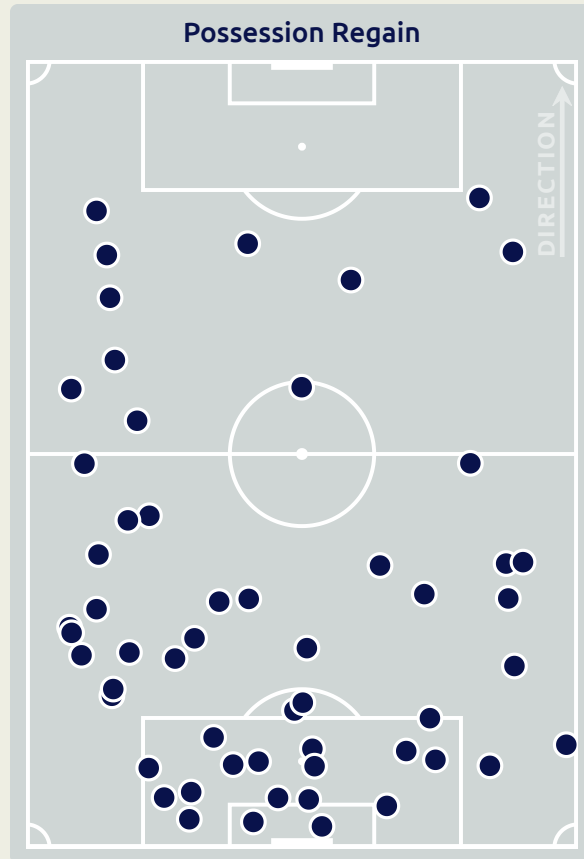

Defensive Actions