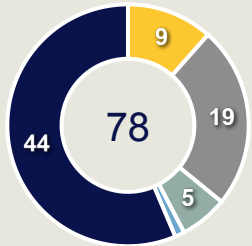

Movement to Receive

Movement Types by Phase

Final Third Phase