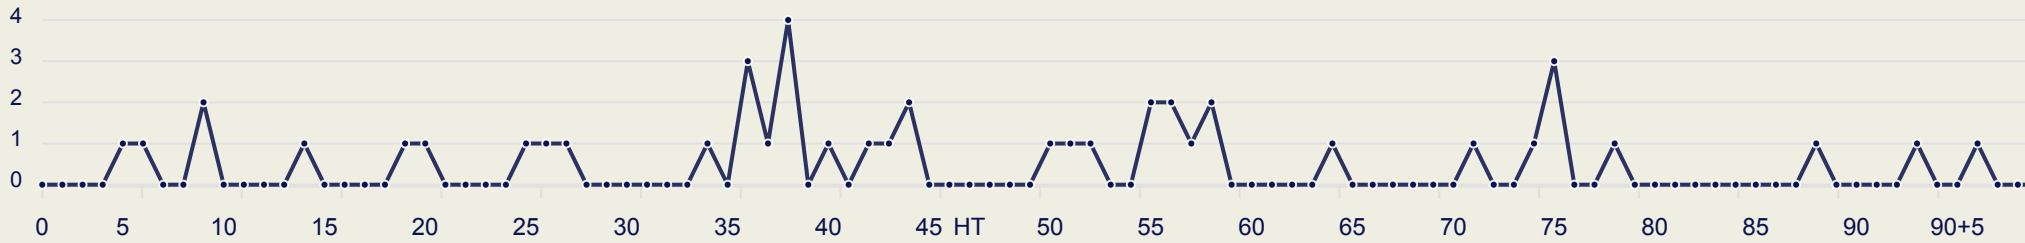

Goalkeeping Involvement

Japan

Japan GK Involvement Timeline