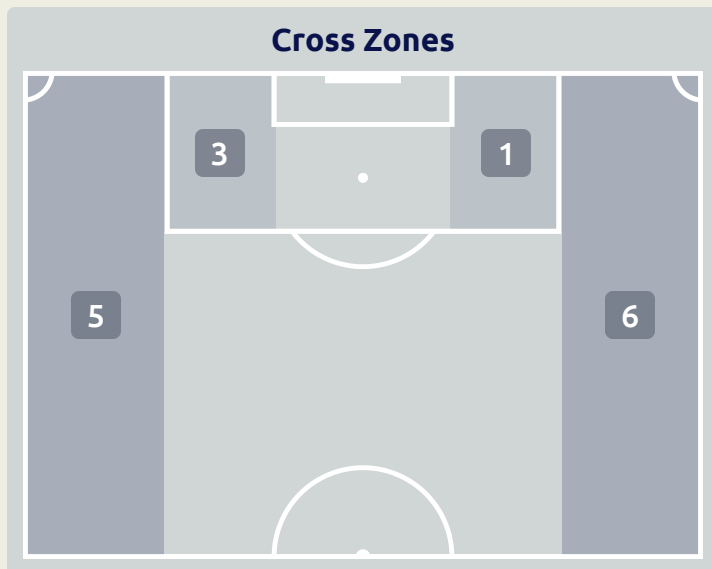

Attempted

15

Completed

2

Most Crosses Attempted

4

SALAZAR Andres
LEFT BACK