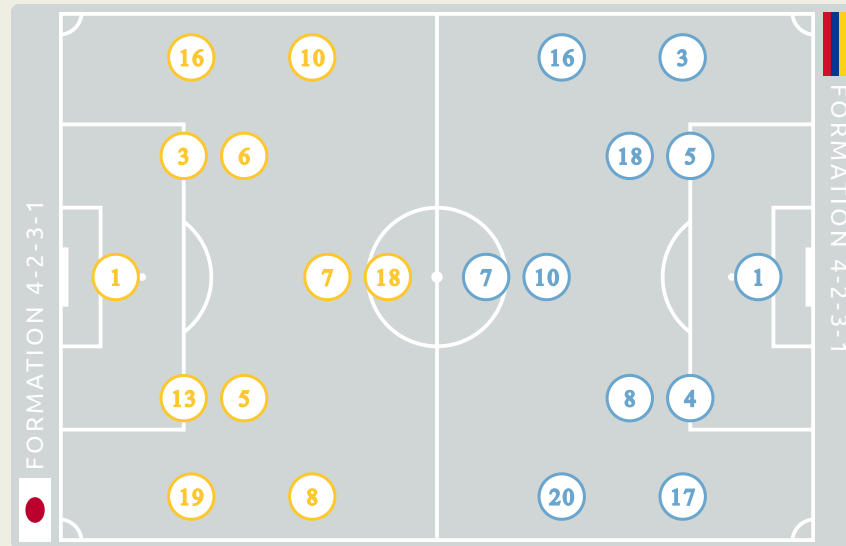

SUBSTITUTES

12	GK	KANOSHIMA Yu	
21	GK	HARUNA Ryusei	
2	DF	MATSUDA Hayate	46'
4	DF	KIKUCHI Shuta	
9	FW	FUKUDA Shio	84'
11	FW	SAKAMOTO Isa	66'
14	MF	EINAGA Takatora	66'
15	DF	YASHIKI Yusei	
17	MF	MATSUMURA Kosuke	75'
20	MF	ABE Taisei