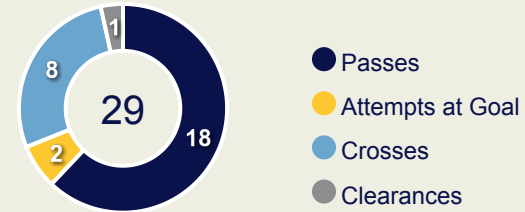

Defensive Actions

Blocks

Possession Contests

Most Possession Regains

10

MARQUEZ Luis
GOALKEEPER

#	Player	Total Possession Regains
1	MARQUEZ Luis	10
3	OCAMPO Edier	4
4	ALVAREZ Fernando	8
5	MANTILLA Kevin	4
7	CABEZAS HURTADO Jorge	1
8	PUERTA Gustavo	6
10	ASPRILLA Yaser	1
16	CORTES Oscar	4
17	SALAZAR Andres	7
18	TORRES Jhojan	8
20	LUNA Daniel	0
6	VELEZ Jhon	1
9	ANGEL Tomas	0
11	MANYOMA Alexis	3
13	CASTILLA Juan	0
15	TANTON Devan	0