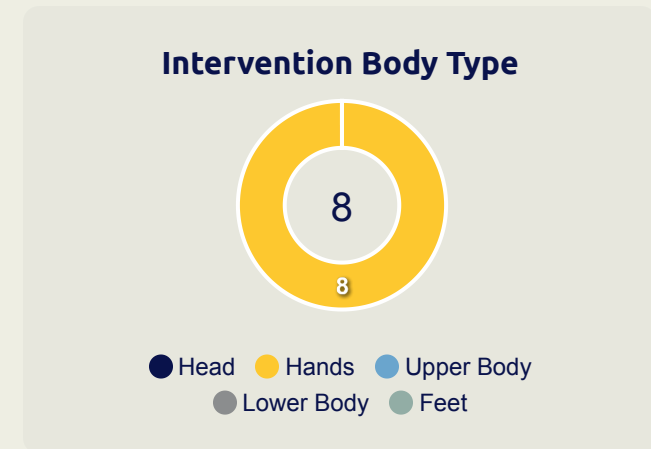

# Goal Prevention

**15**  
Total Attempts on Goal Faced

**50**  
Save %

Total Attempts on Goal Faced	Total Goal Interventions	Save & Retain	Deflect & Retain	Save & Deflect	Save Attempt	No Save Attempt
15	2	1	0	1	4	9

# Goal Prevention

**11**

Total Attempts on Goal Faced

**80**

Save %

Total Attempts on Goal Faced	Total Goal Interventions	Save & Retain	Deflect & Retain	Save & Deflect	Save Attempt	No Save Attempt
11	5	2	0	3	3	3