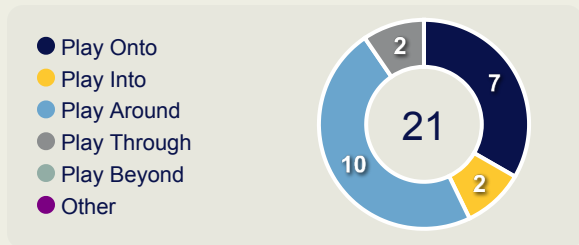

Japan

Goalkeeping Distribution