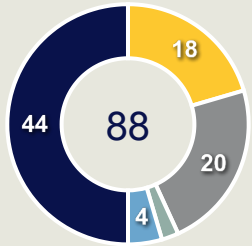

Progression Phase