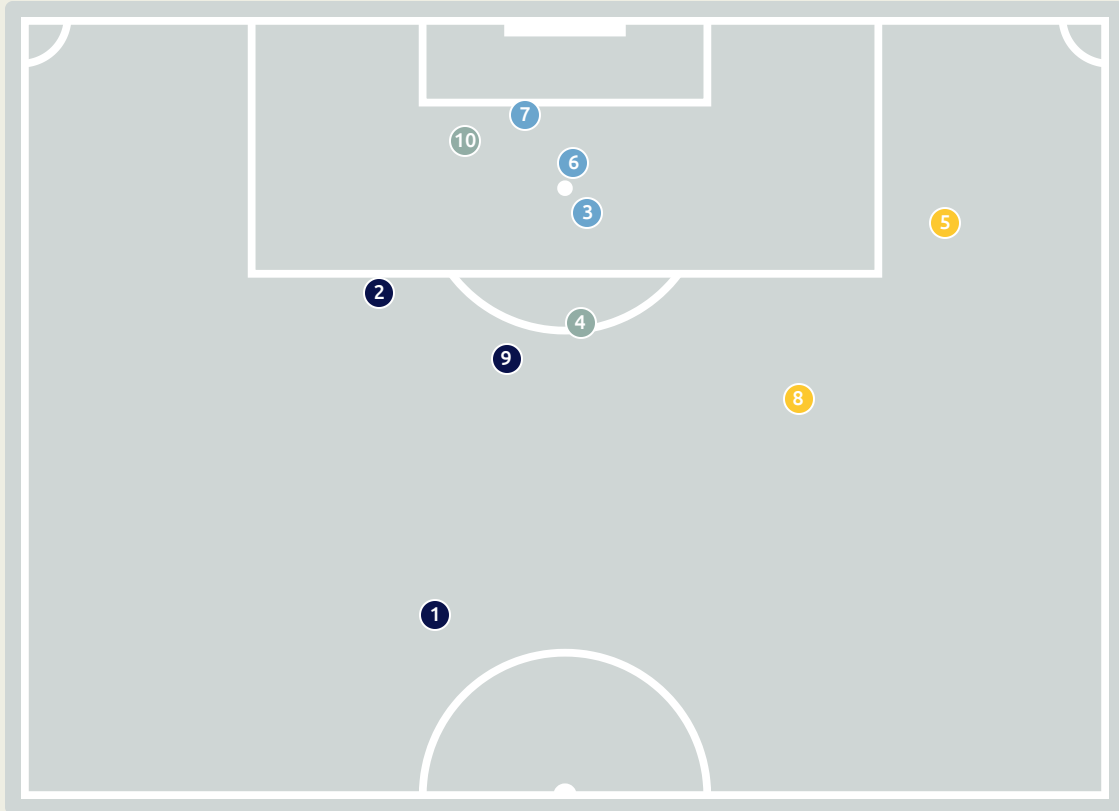

Goal Prevention

11

Total Attempts on Goal Faced

80

Save %

Total Attempts on Goal Faced	Total Goal Interventions	Save & Retain	Deflect & Retain	Save & Deflect	Save Attempt	No Save Attempt
11	5	2	0	3	3	3