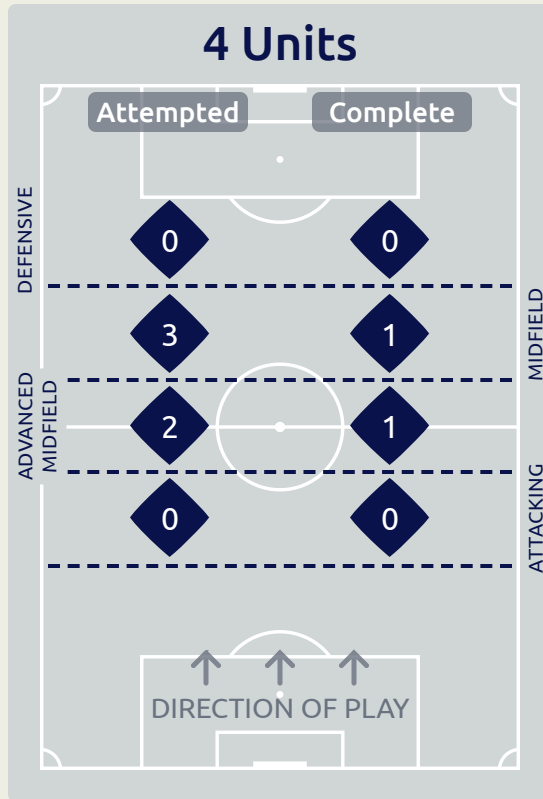

Line Breaks

Colombia

Attempted Line Breaks

145

Attempted Line Breaks	5
Inside Shape	4
Outside Shape	1