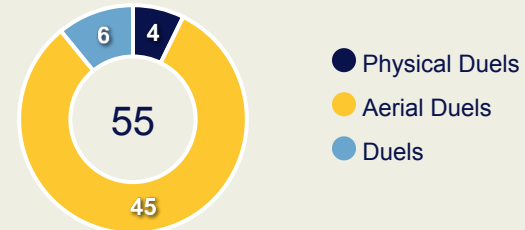

Possession Contests

Most Possession Regains

10

MARQUEZ Luis
GOALKEEPER

#	Player	Total Possession Regains
1	MARQUEZ Luis	10
3	OCAMPO Edier	4
4	ALVAREZ Fernando	8
5	MANTILLA Kevin	4
7	CABEZAS HURTADO Jorge	1
8	PUERTA Gustavo	6
10	ASPRILLA Yaser	1
16	CORTES Oscar	4
17	SALAZAR Andres	7
18	TORRES Jhojan	8
20	LUNA Daniel	0
6	VELEZ Jhon	1
9	ANGEL Tomas	0
11	MANYOMA Alexis	3
13	CASTILLA Juan	0
15	TANTON Devan	0