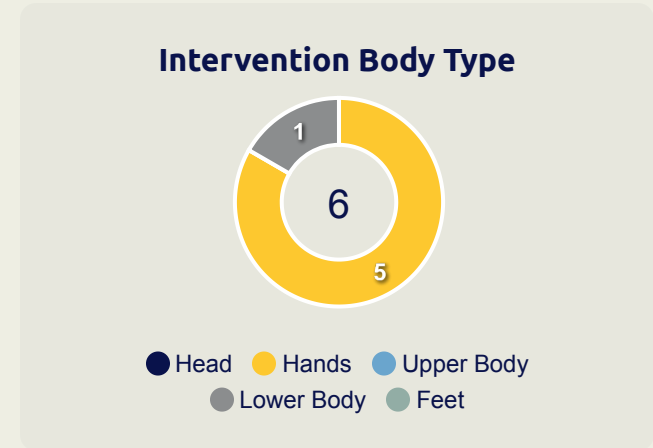

# Goal Prevention

**15**  
Total Attempts on Goal Faced

**50**  
Save %

Total Attempts on Goal Faced	Total Goal Interventions	Save & Retain	Deflect & Retain	Save & Deflect	Save Attempt	No Save Attempt
15	2	1	0	1	4	9