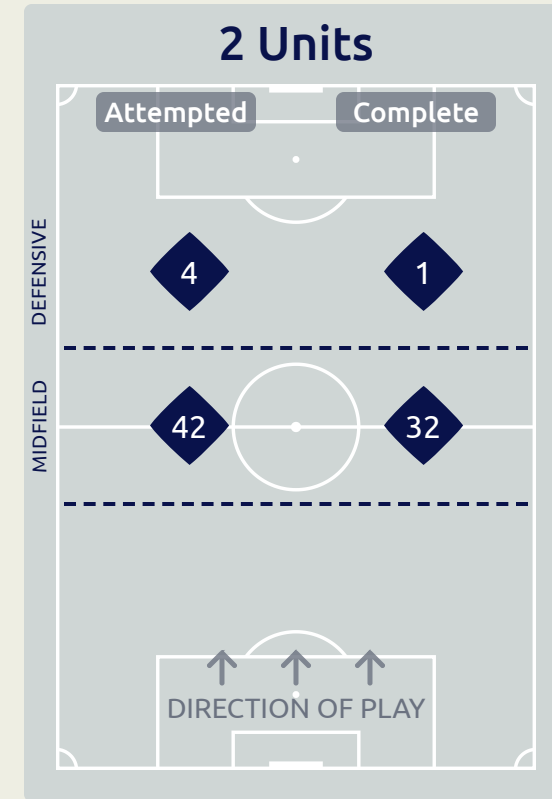

# Line Breaks

Colombia

Attempted Line Breaks

145

<b>Attempted Line Breaks</b>	<b>5</b>
Inside Shape	4
Outside Shape	1

<b>Attempted Line Breaks</b>	<b>94</b>
Inside Shape	63
Outside Shape	31

<b>Attempted Line Breaks</b>	<b>46</b>
Inside Shape	35
Outside Shape	11

## Line Breaks

Japan

					4 Units				3 Units			2 Units		Direction			Distribution Type		
#	Player	Line Breaks Attempted	Line Breaks Completed	Line Break Completion %	Attacking Line	Attacking Midfield Line	Midfield Line	Defensive Line	Attacking Line	Midfield Line	Defensive Line	Midfield Line	Defensive Line	Through	Around	Over	Pass	Cross	Ball Progression
1	KIMURA Ryoya	9	3	33%	0	1	1	0	4	3	0	0	0	1	0	8	9	0	0
3	TANAKA Hayato	20	15	75%	0	0	0	0	5	10	2	3	0	4	4	12	20	0	0
5	YAMANE Riku	7	6	85%	0	0	0	0	4	1	1	1	0	3	2	2	7	0	0
6	FUKUI Taichi	9	4	44%	0	0	0	0	2	5	1	1	0	2	2	5	8	1	0
7	MATSUKI Kuryu	2	2	100%	0	0	1	0	0	1	0	0	0	1	1	0	2	0	0
8	SANO Kodai	11	6	54%	0	0	0	0	0	4	4	2	1	3	2	6	10	1	0
10	KITANO Sota	1	1	100%	0	0	0	0	0	0	1	0	0	0	0	1	1	0	0
13	CHASE Anrie	6	5	83%	0	0	0	0	3	1	0	2	0	1	2	3	6	0	0
16	TAKAHASHI Niko	3	2	66%	0	0	0	0	0	1	2	0	0	1	2	0	3	0	0
18	KUMATA Naoki	0	0	0%	0	0	0	0	0	0	0	0	0	0	0	0	0	0	0
19	TAKAI Kota	16	7	43%	0	1	0	0	7	3	0	4	1	5	4	7	15	0	1
2	MATSUDA Hayate	7	3	42%	0	0	0	0	2	0	3	0	2	1	5	1	3	3	1
9	FUKUDA Shio	0	0	0%	0	0	0	0	0	0	0	0	0	0	0	0	0	0	0
11	SAKAMOTO Isa	1	1	100%	0	0	0	0	0	0	0	1	0	0	1	0	1	0	0
14	EINAGA Takatora	1	1	100%	0	0	0	0	0	0	0	0	1	0	0	1	0	0	1
17	MATSUMURA Kosuke	2	1	50%	0	0	0	0	0	1	1	0	0	1	0	1	2	0	0