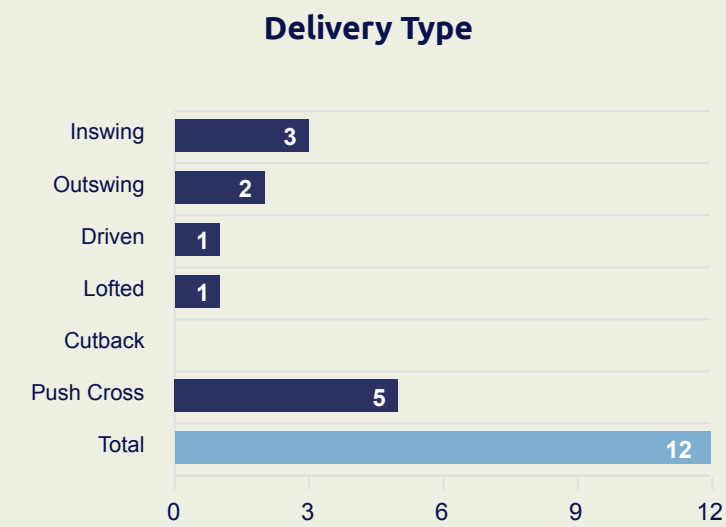

Crosses (Open Play)

#	Player	Inswing	Outswing	Driven	Lofted	Cutback	Push Cross	Total Attempted
1	KIMURA Ryoya	0	0	0	0	0	0	0
3	TANAKA Hayato	0	0	0	0	0	0	0
5	YAMANE Riku	0	0	0	0	0	0	0
6	FUKUI Taichi	0	1	0	0	0	0	1
7	MATSUKI Kuryu	0	0	1	1	0	0	2
8	SANO Kodai	1	0	0	0	0	1	2
10	KITANO Sota	0	0	0	0	0	0	0
13	CHASE Anrie	0	0	0	0	0	0	0
16	TAKAHASHI Niko	0	0	0	0	0	1	1
18	KUMATA Naoki	0	0	0	0	0	0	0
19	TAKAI Kota	0	0	0	0	0	1	1
2	MATSUDA Hayate	1	0	0	0	0	2	3
9	FUKUDA Shio	0	0	0	0	0	0	0
11	SAKAMOTO Isa	0	0	0	0	0	0	0
14	EINAGA Takatora	1	1	0	0	0	0	2
17	MATSUMURA Kosuke	0	0	0	0	0	0	0