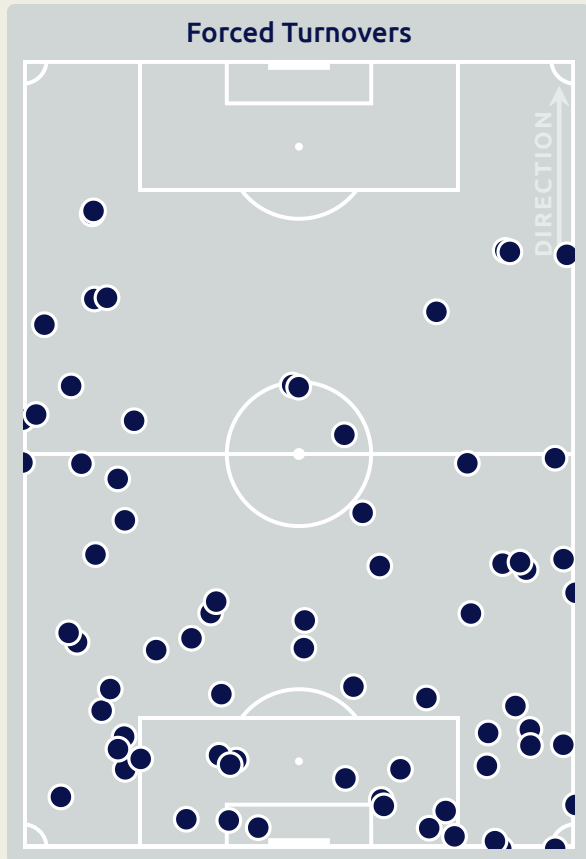

Defensive Actions