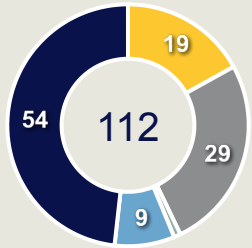

Movement to Receive

Movement Types by Phase

Final Third Phase