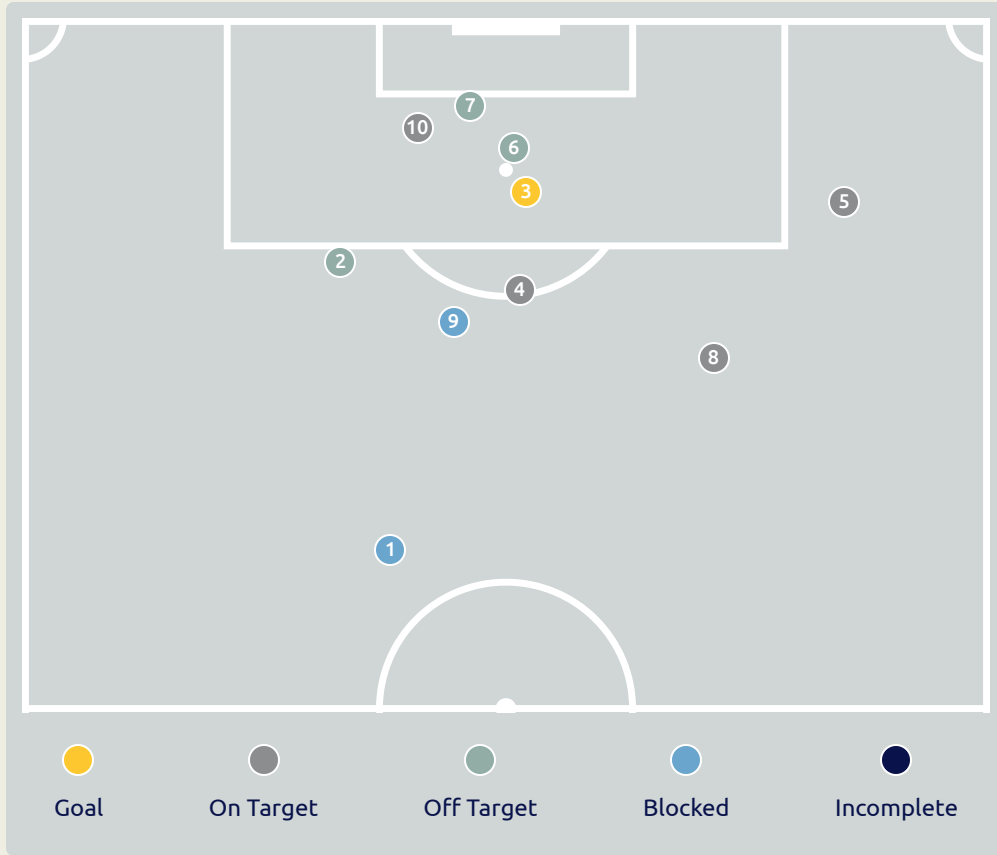

Japan

Attempts at Goal

Key	Outcome	Shots
●	Goals	1
●	On Target	4
●	Off Target	3
●	Blocked	2
●	Incomplete	0