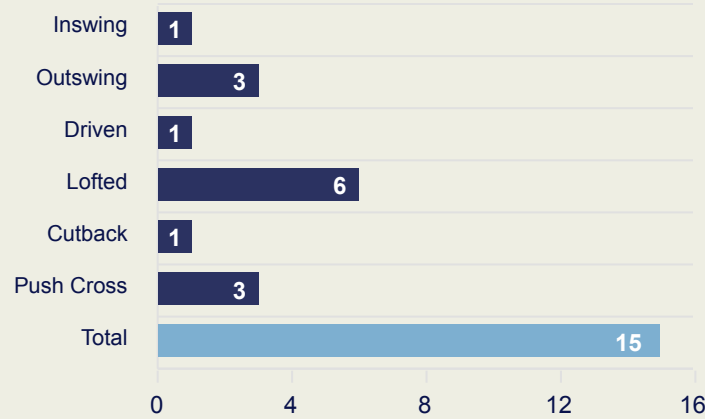

Delivery Type

#	Player	Inswing	Outswing	Driven	Lofted	Cutback	Push Cross	Total Attempted
1	MARQUINEZ Luis	0	0	0	0	0	0	0
3	OCAMPO Edier	0	0	0	2	0	0	2
4	ALVAREZ Fernando	0	0	0	0	0	0	0
5	MANTILLA Kevin	0	0	0	0	0	0	0
7	CABEZAS HURTADO Jorge	0	0	0	0	0	0	0
8	PUERTA Gustavo	0	0	0	1	0	1	2
10	ASPRILLA Yaser	0	0	0	1	0	0	1
16	CORTES Oscar	1	0	0	2	0	0	3
17	SALAZAR Andres	0	1	1	0	1	1	4
18	TORRES Jhojan	0	0	0	0	0	0	0
20	LUNA Daniel	0	1	0	0	0	1	2
6	VELEZ Jhon	0	0	0	0	0	0	0
9	ANGEL Tomas	0	0	0	0	0	0	0
11	MANYOMA Alexis	0	0	0	0	0	0	0
13	CASTILLA Juan	0	0	0	0	0	0	0
15	TANTON Devan	0	1	0	0	0	0	1