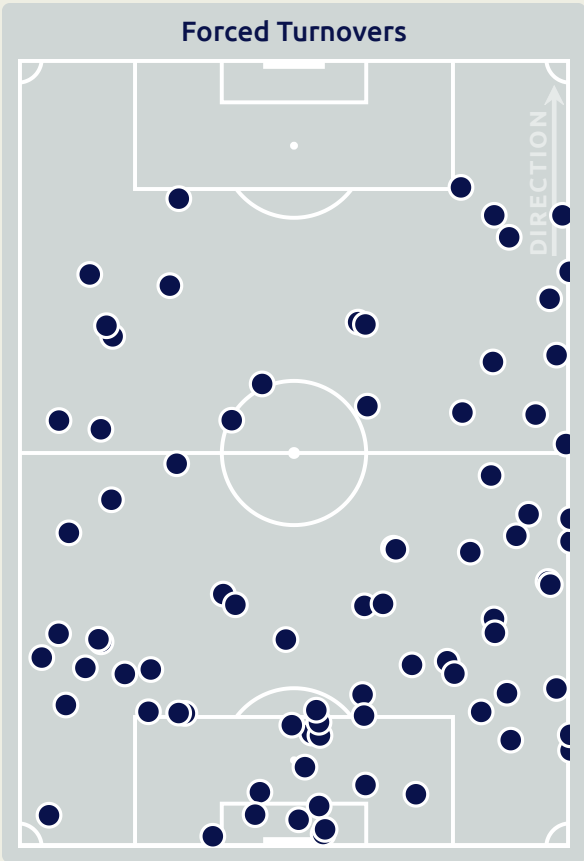

Defensive Actions

81

Forced Turnovers

44

Possession Regained

9

Interceptions

27

Tackles

3.24

Possession Actions /
Defensive Action

Most Possession Regains

11

CHASE Anrie
RIGHT CENTRE BACK

#	Player	Total Possession Regains
1	KIMURA Ryoya	5
3	TANAKA Hayato	2
5	YAMANE Riku	4
6	FUKUI Taichi	2
7	MATSUKI Kuryu	3
8	SANO Kodai	1
10	KITANO Sota	1
13	CHASE Anrie	11
16	TAKAHASHI Niko	1
18	KUMATA Naoki	1
19	TAKAI Kota	10
2	MATSUDA Hayate	2
9	FUKUDA Shio	0
11	SAKAMOTO Isa	0
14	EINAGA Takatora	0
17	MATSUMURA Kosuke	1