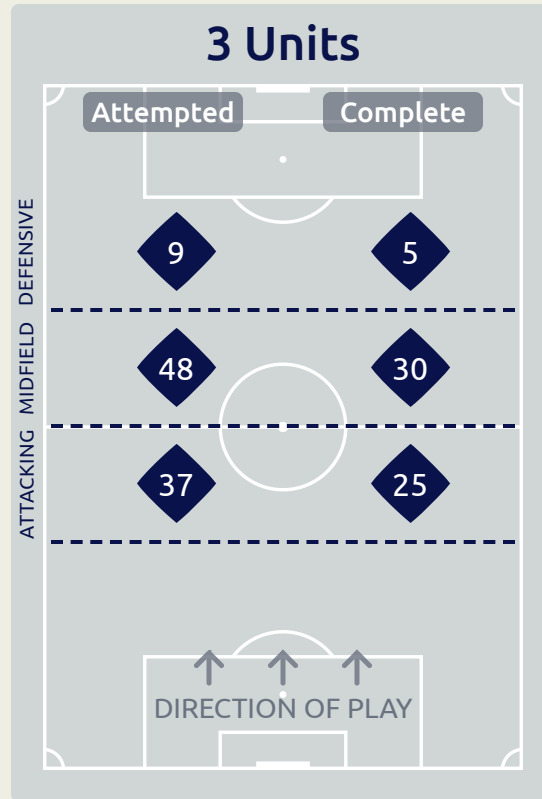

# In Possession Line Height & Team Length

# Line Breaks

Colombia

Attempted Line Breaks

145

<b>Attempted Line Breaks</b>	<b>5</b>
Inside Shape	4
Outside Shape	1

<b>Attempted Line Breaks</b>	<b>94</b>
Inside Shape	63
Outside Shape	31

<b>Attempted Line Breaks</b>	<b>46</b>
Inside Shape	35
Outside Shape	11

## Line Breaks

Japan

					4 Units				3 Units			2 Units		Direction			Distribution Type		
#	Player	Line Breaks Attempted	Line Breaks Completed	Line Break Completion %	Attacking Line	Attacking Midfield Line	Midfield Line	Defensive Line	Attacking Line	Midfield Line	Defensive Line	Midfield Line	Defensive Line	Through	Around	Over	Pass	Cross	Ball Progression
1	KIMURA Ryoya	9	3	33%	0	1	1	0	4	3	0	0	0	1	0	8	9	0	0
3	TANAKA Hayato	20	15	75%	0	0	0	0	5	10	2	3	0	4	4	12	20	0	0
5	YAMANE Riku	7	6	85%	0	0	0	0	4	1	1	1	0	3	2	2	7	0	0
6	FUKUI Taichi	9	4	44%	0	0	0	0	2	5	1	1	0	2	2	5	8	1	0
7	MATSUKI Kuryu	2	2	100%	0	0	1	0	0	1	0	0	0	1	1	0	2	0	0
8	SANO Kodai	11	6	54%	0	0	0	0	0	4	4	2	1	3	2	6	10	1	0
10	KITANO Sota	1	1	100%	0	0	0	0	0	0	1	0	0	0	0	1	1	0	0
13	CHASE Anrie	6	5	83%	0	0	0	0	3	1	0	2	0	1	2	3	6	0	0
16	TAKAHASHI Niko	3	2	66%	0	0	0	0	0	1	2	0	0	1	2	0	3	0	0
18	KUMATA Naoki	0	0	0%	0	0	0	0	0	0	0	0	0	0	0	0	0	0	0
19	TAKAI Kota	16	7	43%	0	1	0	0	7	3	0	4	1	5	4	7	15	0	1
2	MATSUDA Hayate	7	3	42%	0	0	0	0	2	0	3	0	2	1	5	1	3	3	1
9	FUKUDA Shio	0	0	0%	0	0	0	0	0	0	0	0	0	0	0	0	0	0	0
11	SAKAMOTO Isa	1	1	100%	0	0	0	0	0	0	0	1	0	0	1	0	1	0	0
14	EINAGA Takatora	1	1	100%	0	0	0	0	0	0	0	0	1	0	0	1	0	0	1
17	MATSUMURA Kosuke	2	1	50%	0	0	0	0	0	1	1	0	0	1	0	1	2	0	0