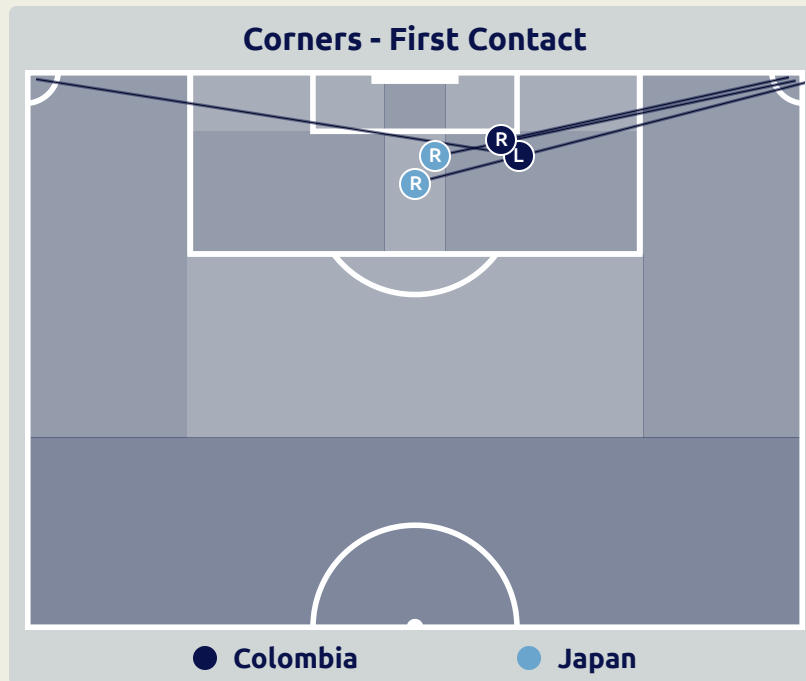

Set Plays - Corners

Delivery Type	From Left Side	From Right Side	Total
Direct to Area	1	3	4
Short	0	1	1
Edge of Penalty Area	0	0	0

Delivery Style	Total
Inswing	0
Outswing	4
Driven	0

Free Kicks	
Type	Total
Direct	8
Direct (on target)	0
Direct (off target)	0
Indirect	1