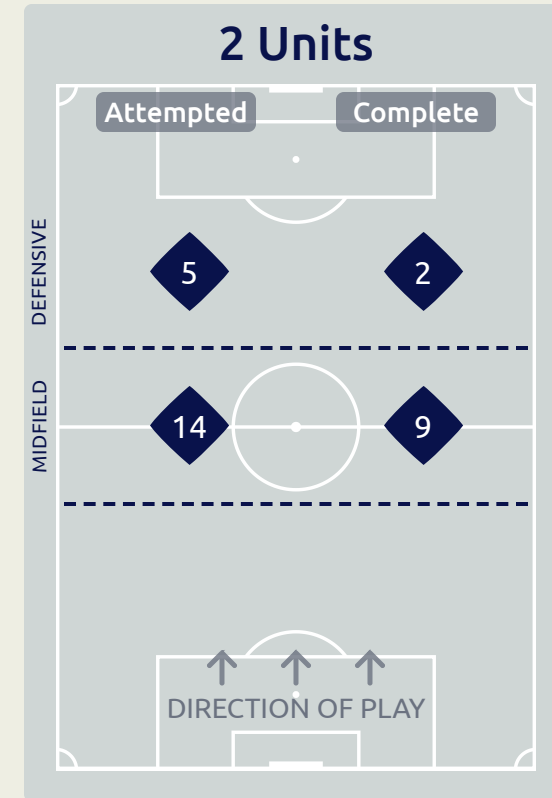

# In Possession Line Height & Team Length

# Line Breaks

Japan

Attempted Line Breaks

95

Attempted Line Breaks	4
Inside Shape	3
Outside Shape	1

Attempted Line Breaks	72
Inside Shape	48
Outside Shape	24

Attempted Line Breaks	19
Inside Shape	11
Outside Shape	8