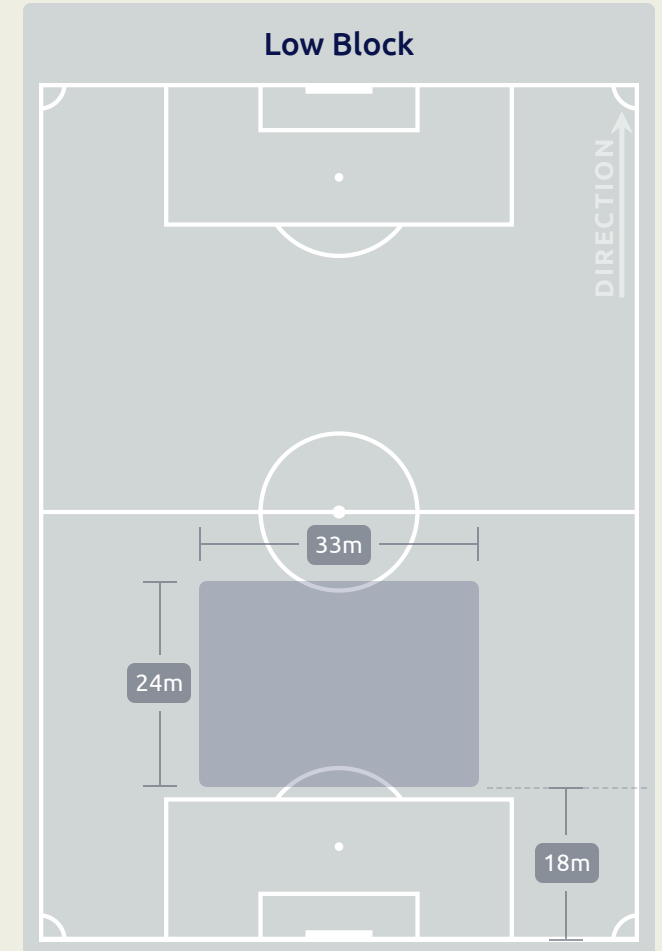

## Most Possession Regains

**10**

**MARQUEZ Luis**  
GOALKEEPER

#	Player	Total Possession Regains
1	MARQUEZ Luis	10
3	OCAMPO Edier	4
4	ALVAREZ Fernando	8
5	MANTILLA Kevin	4
7	CABEZAS HURTADO Jorge	1
8	PUERTA Gustavo	6
10	ASPRILLA Yaser	1
16	CORTES Oscar	4
17	SALAZAR Andres	7
18	TORRES Jhojan	8
20	LUNA Daniel	0
6	VELEZ Jhon	1
9	ANGEL Tomas	0
11	MANYOMA Alexis	3
13	CASTILLA Juan	0
15	TANTON Devan	0

# Defensive Line Height & Team Length