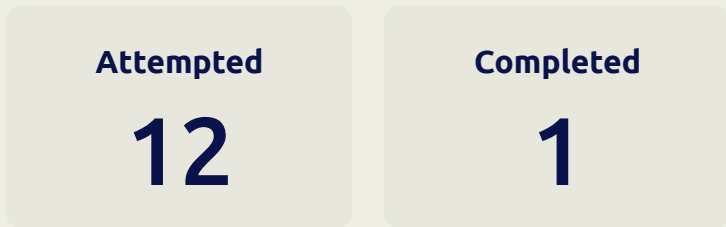

Crosses (Open Play)

#	Player	Inswing	Outswing	Driven	Lofted	Cutback	Push Cross	Total Attempted
1	KIMURA Ryoya	0	0	0	0	0	0	0
3	TANAKA Hayato	0	0	0	0	0	0	0
5	YAMANE Riku	0	0	0	0	0	0	0
6	FUKUI Taichi	0	1	0	0	0	0	1
7	MATSUKI Kuryu	0	0	1	1	0	0	2
8	SANO Kodai	1	0	0	0	0	1	2
10	KITANO Sota	0	0	0	0	0	0	0
13	CHASE Anrie	0	0	0	0	0	0	0
16	TAKAHASHI Niko	0	0	0	0	0	1	1
18	KUMATA Naoki	0	0	0	0	0	0	0
19	TAKAI Kota	0	0	0	0	0	1	1
2	MATSUDA Hayate	1	0	0	0	0	2	3
9	FUKUDA Shio	0	0	0	0	0	0	0
11	SAKAMOTO Isa	0	0	0	0	0	0	0
14	EINAGA Takatora	1	1	0	0	0	0	2
17	MATSUMURA Kosuke	0	0	0	0	0	0	0