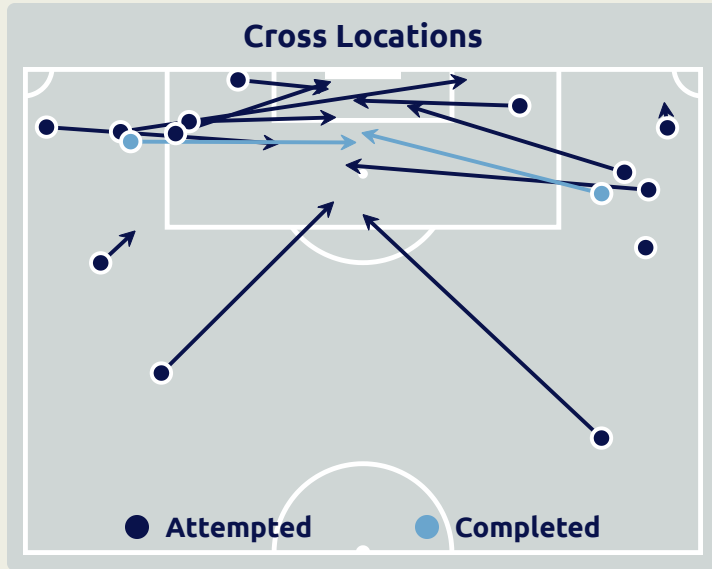

Crosses (Open Play)