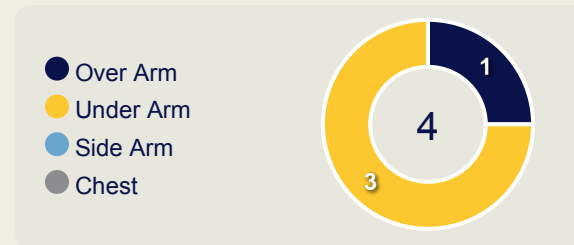

Japan

Goalkeeping Distribution