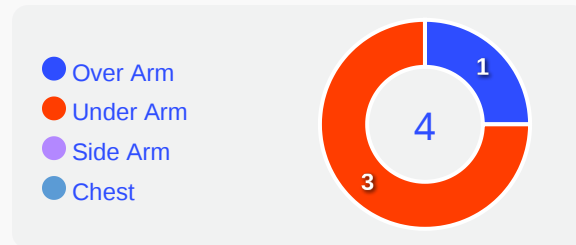

Goalkeeping Distribution