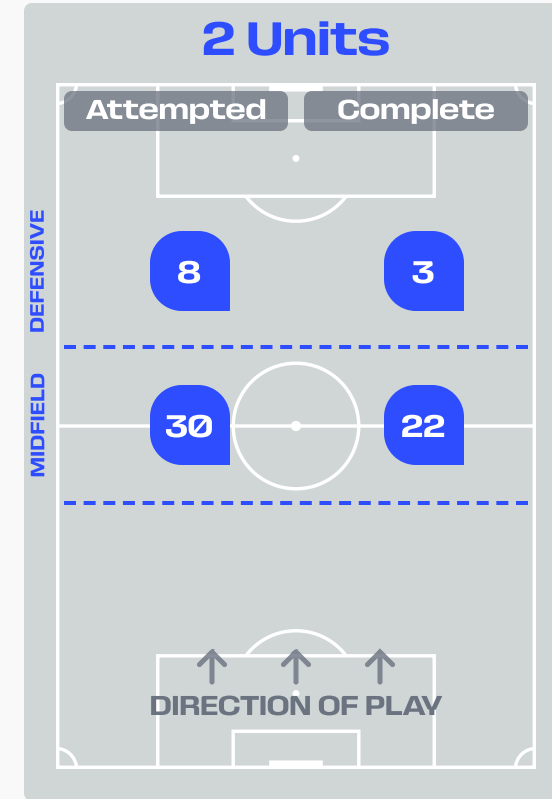

Congo DR

Attempted Line Breaks

130

Attempted Line Breaks	4
Inside Shape	2
Outside Shape	2

Attempted Line Breaks	88
Inside Shape	48
Outside Shape	40

Attempted Line Breaks	38
Inside Shape	22
Outside Shape	16