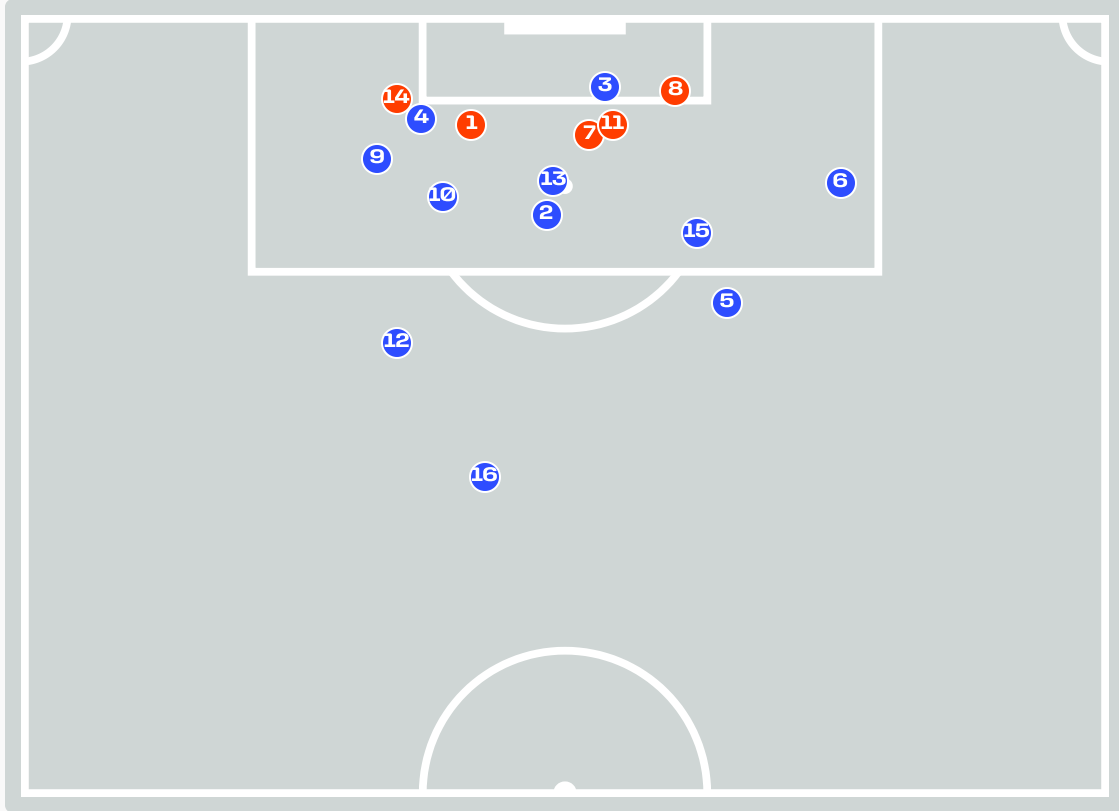

Goal Prevention

17
Total Attempts on Goal Faced

67
Save %

Total Attempts on Goal Faced	Total Goal Interventions	Save & Retain	Deflect & Retain	Save & Deflect	Save Attempt	No Save Attempt
17	6	0	0	6	0	11