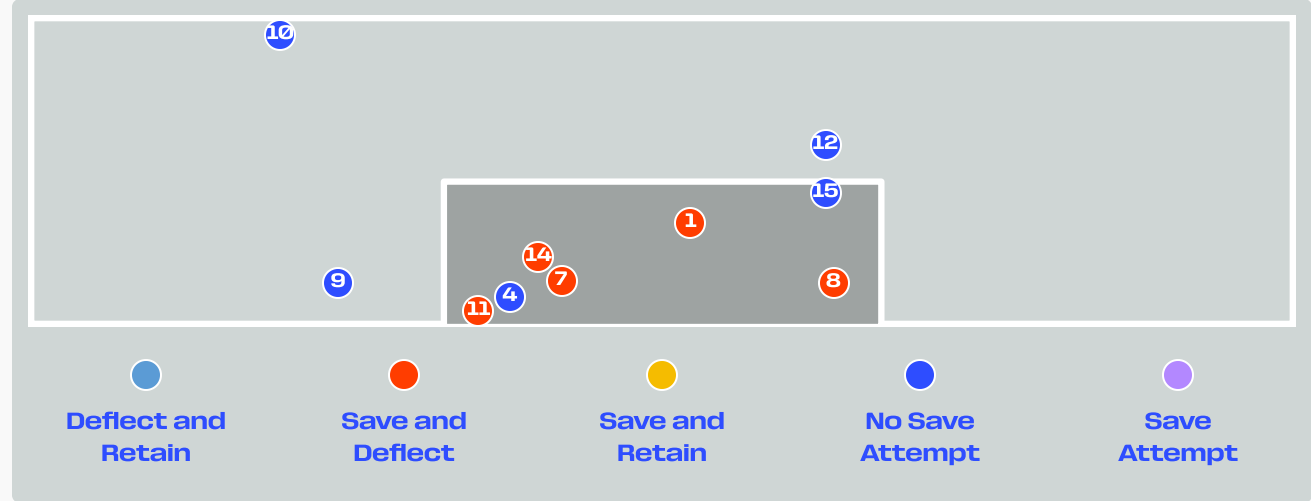

Goalkeeping Distribution

Goal Prevention

7
Total Attempts on Goal Faced

50
Save %

Total Attempts on Goal Faced	Total Goal Interventions	Save & Retain	Deflect & Retain	Save & Deflect	Save Attempt	No Save Attempt
7	2	1	0	1	3	2

Goal Prevention

17
Total Attempts on Goal Faced

67
Save %

Total Attempts on Goal Faced	Total Goal Interventions	Save & Retain	Deflect & Retain	Save & Deflect	Save Attempt	No Save Attempt
17	6	0	0	6	0	11

Aerial Control