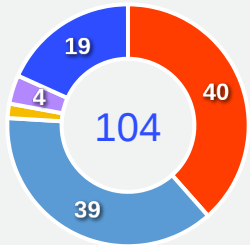

Type	Player	Movements
In Front	10 Jude BELLINGHAM	34
In Between	10 Jude BELLINGHAM	47
Out to In	9 Harry KANE	1
In to Out	9 Harry KANE	3
In Behind	11 Marcus RASHFORD	32

Movement Types Pitch Third

Movement to Receive

Movement Types by Phase

Final Third Phase

Progression Phase

Build Up Phase

All Movement Types

- In Front
- In Between
- Out to In
- In to Out
- In Behind

Top Ranked Players

Type	Player	Movements
In Front	8 Samuel MOUTOUSSAMY	18
In Between	20 Yoane WISSA	20
Out to In	14 Noah SADIKI	2
In to Out	6 Ngalayel MUKAU	3
In Behind	2 Aaron WAN-BISSAKA	17