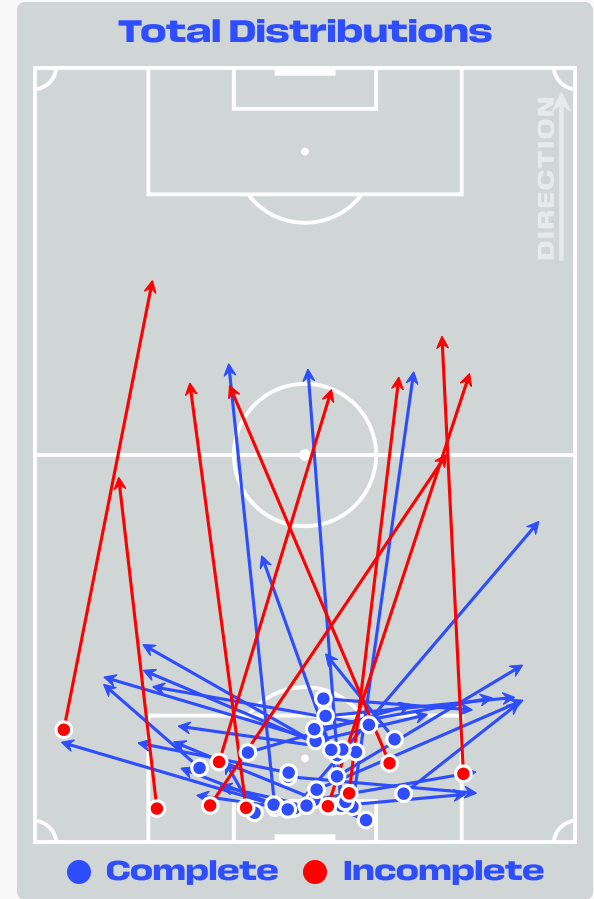

Goalkeeping Distribution