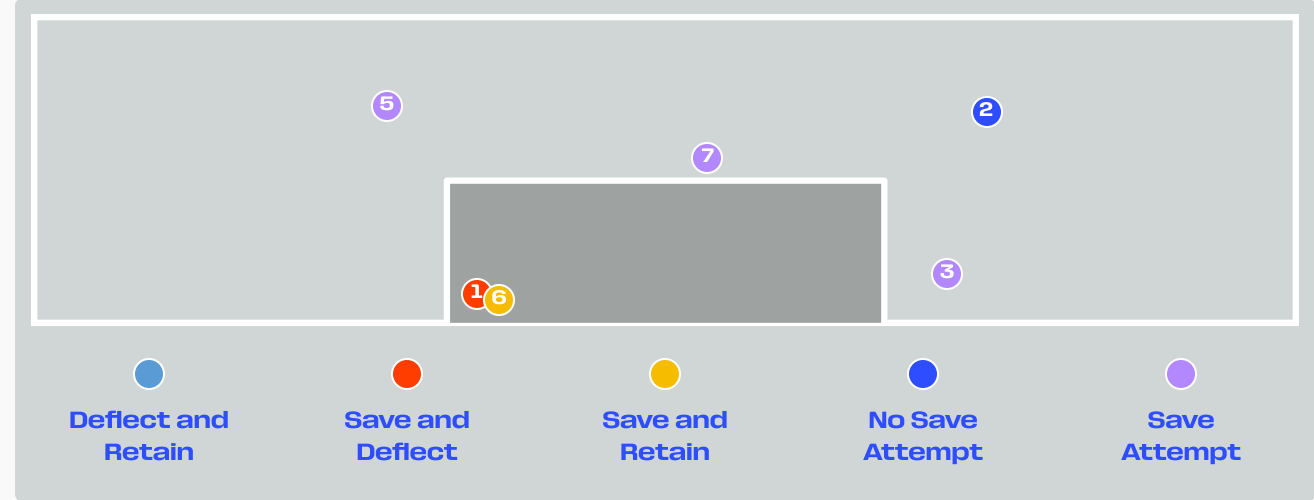

Goalkeeping Involvement

England GK Involvement Timeline

38

Total Involvements

Congo DR GK Involvement Timeline

65

Total Involvements

Goalkeeping Distribution

Goalkeeping Distribution

Goal Prevention

7
Total Attempts on Goal Faced

50
Save %

Total Attempts on Goal Faced	Total Goal Interventions	Save & Retain	Deflect & Retain	Save & Deflect	Save Attempt	No Save Attempt
7	2	1	0	1	3	2

Goal Prevention

17
Total Attempts on Goal Faced

67
Save %

Total Attempts on Goal Faced	Total Goal Interventions	Save & Retain	Deflect & Retain	Save & Deflect	Save Attempt	No Save Attempt
17	6	0	0	6	0	11

Aerial Control