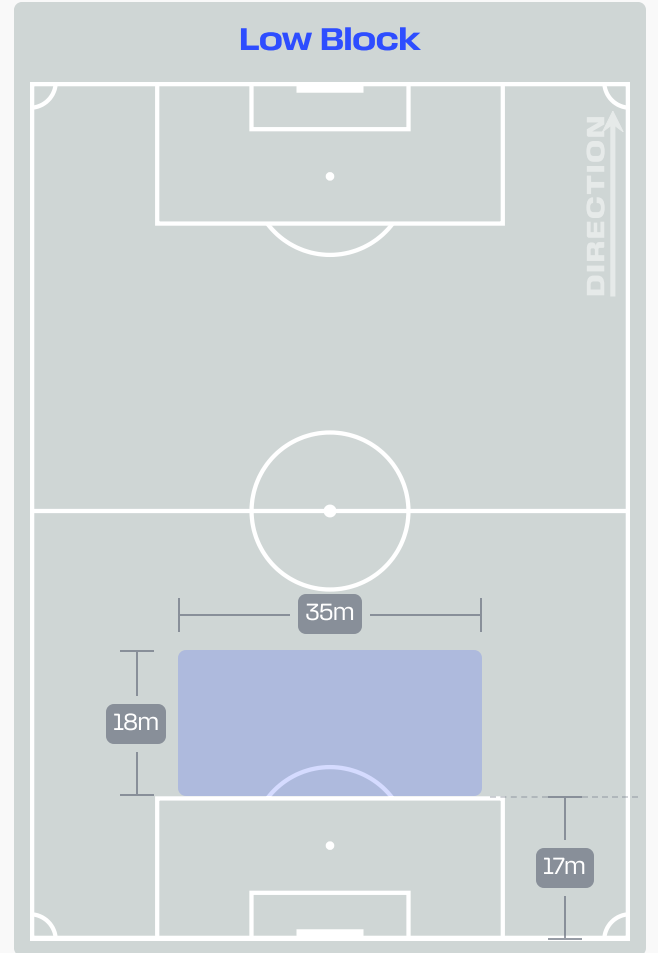

Defensive Line Height & Team Length

Defensive Line Height & Team Length

Defensive Pressure

246	Total Pressures	336
44	Direct Pressures	60
1.63s	Avg Pressure Duration	1.79s
35	Forced Turnovers	36
13.79s	Ball Recovery Time	22.49s
110	Pushing on into Pressing	132
205	Pushing on	205
37	Pressing Direction Inside	49
149	Pressing Direction Outside	220