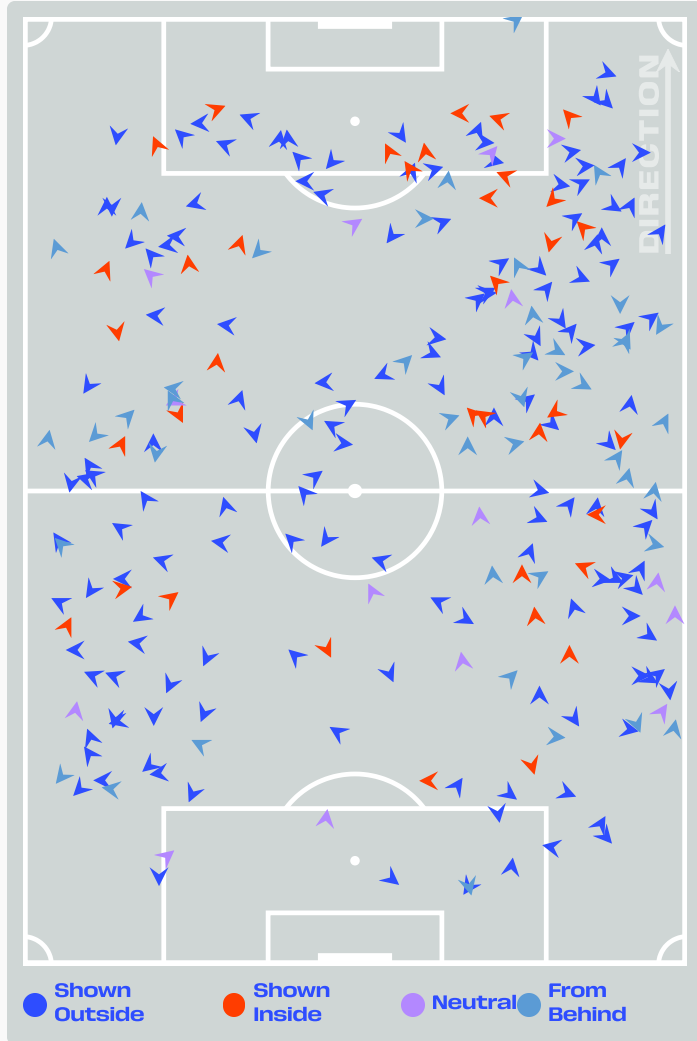

GOALKEEPER

#	Player	Total Possession Regains
1	Lionel MPASI	6
2	Aaron WAN-BISSAKA	2
4	Axel TUANZEBE	5
6	Ngalayel MUKAU	3
7	Nathanael MBUKU	0
8	Samuel MOUTOUSSAMY	4
9	Brian CIPENGA	1
14	Noah SADIKI	2
20	Yoane WISSA	3
22	Chancel MBEMBA	4
26	Arthur MASUAKU	3
10	Theo BONGONDA	0
12	Joris KAYEMBE	1
13	Meschack ELIA	0
19	Fiston MAYELE	0
25	Edo KAYEMBE	1

Defensive Line Height & Team Length

Defensive Line Height & Team Length

Defensive Pressure

246	Total Pressures	336
44	Direct Pressures	60
1.63s	Avg Pressure Duration	1.79s
35	Forced Turnovers	36
13.79s	Ball Recovery Time	22.49s
110	Pushing on into Pressing	132
205	Pushing on	205
37	Pressing Direction Inside	49
149	Pressing Direction Outside	220