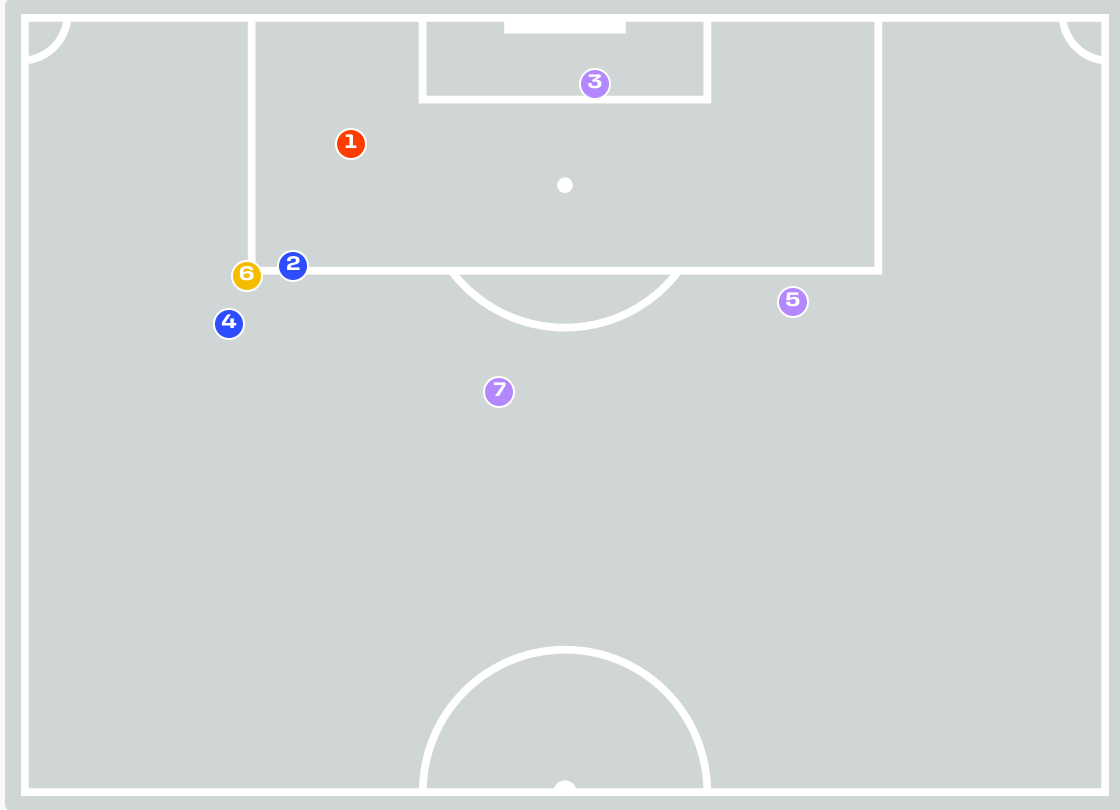

Goal Prevention