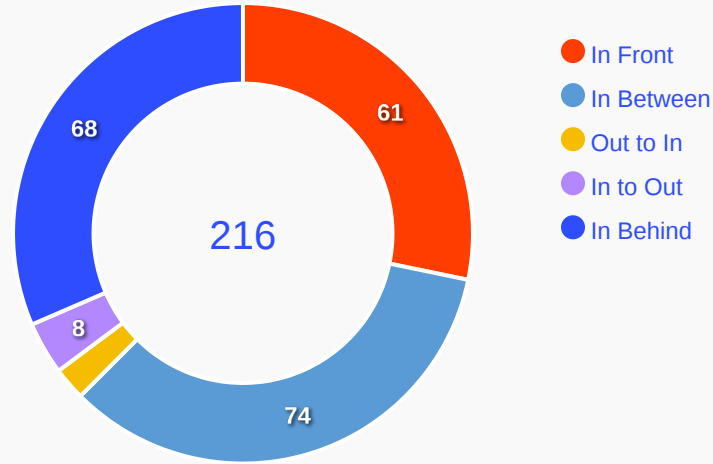

Movement Types by Phase

Final Third Phase

Progression Phase

Build Up Phase

All Movement Types

- In Front
- In Between
- Out to In
- In to Out
- In Behind

Top Ranked Players

Type	Player	Movements
In Front	8 Samuel MOUTOUSSAMY	18
In Between	20 Yoane WISSA	20
Out to In	14 Noah SADIKI	2
In to Out	6 Ngalayel MUKAU	3
In Behind	2 Aaron WAN-BISSAKA	17