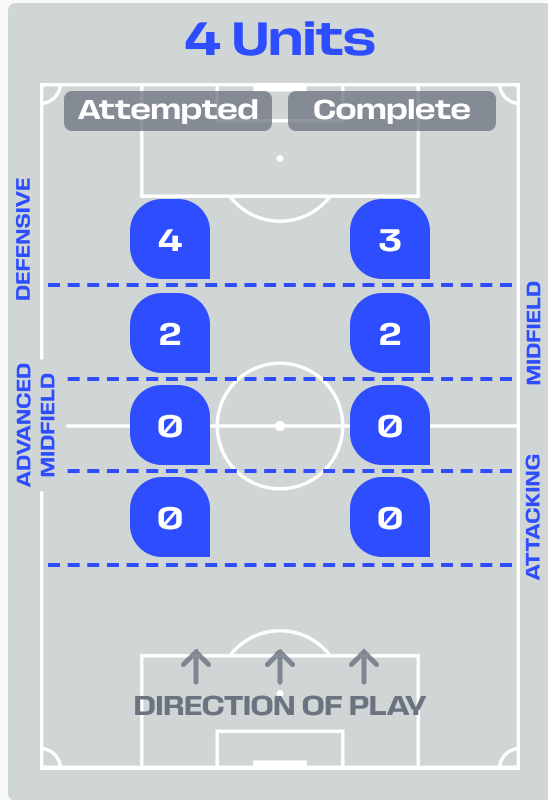

Phases of Play

IN POSSESSION

OUT OF POSSESSION

IN POSSESSION

England v Congo DR

In Possession Line Height & Team Length

In Possession Line Height & Team Length

Line Breaks

Attempted Line Breaks
155

Attempted Line Breaks 6
 Inside Shape 3
 Outside Shape 3

Attempted Line Breaks 70
 Inside Shape 32
 Outside Shape 38

Attempted Line Breaks 79
 Inside Shape 28
 Outside Shape 51

Line Breaks