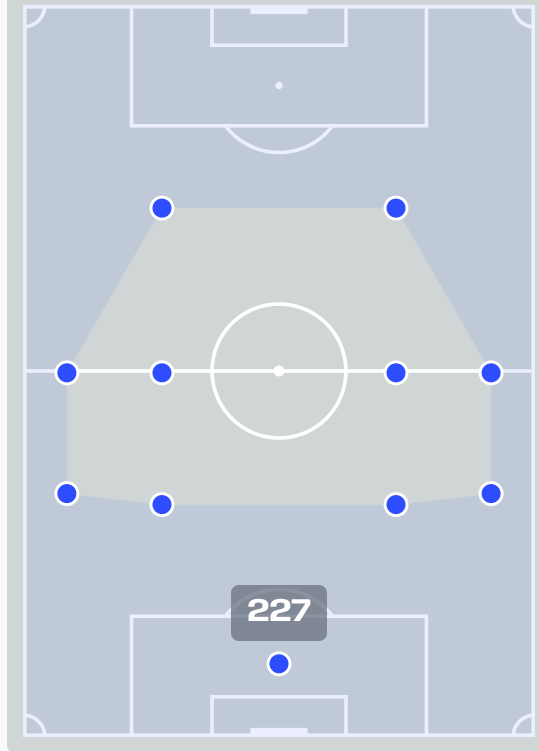

Offers Made Outside Shape