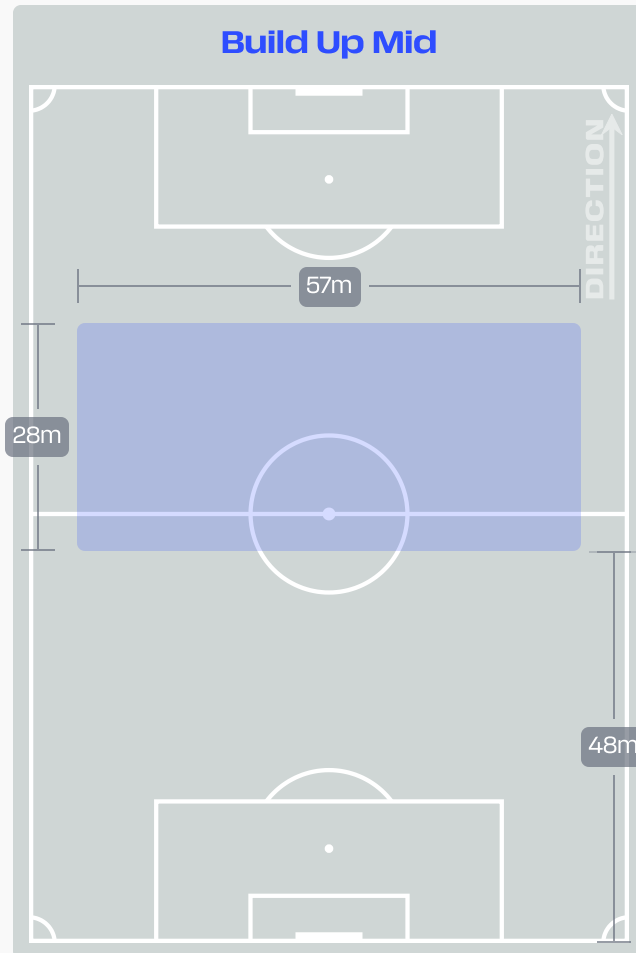

Phases of Play

IN POSSESSION

OUT OF POSSESSION

IN POSSESSION

England v Congo DR

In Possession Line Height & Team Length

In Possession Line Height & Team Length

Line Breaks

Attempted Line Breaks
155

Attempted Line Breaks 6
 Inside Shape 3
 Outside Shape 3

Attempted Line Breaks 70
 Inside Shape 32
 Outside Shape 38

Attempted Line Breaks 79
 Inside Shape 28
 Outside Shape 51

Line Breaks