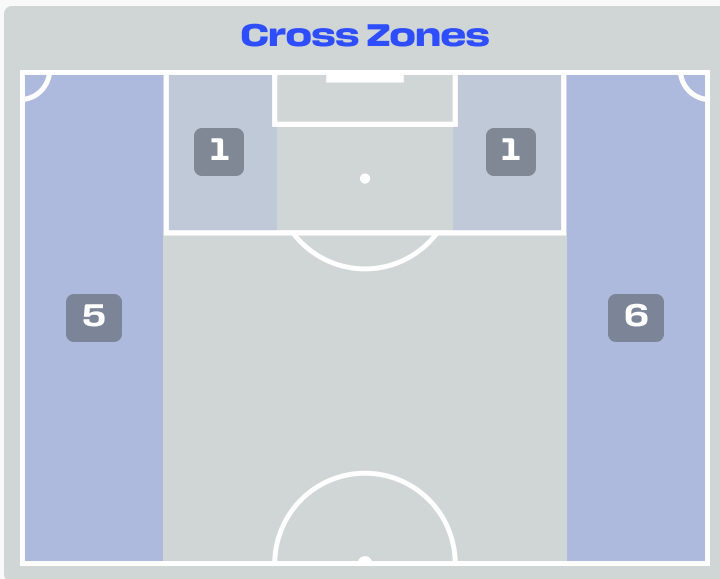

Delivery Type

Attempted

13

Completed

1

Most Crosses Attempted

4

Nathanael MBUKU
RIGHT MIDFIELD

#	Player	Inswing	Outswing	Driven	Lofted	Cutback	Push Cross	Total Attempted
1	Lionel MPASI	0	0	0	0	0	0	0
2	Aaron WAN-BISSAKA	0	1	0	0	1	0	2
4	Axel TUANZEBE	0	0	0	0	0	0	0
6	Ngalayel MUKAU	0	0	0	0	0	0	0
7	Nathanael MBUKU	1	2	0	1	0	0	4
8	Samuel MOUTOUSSAMY	0	0	0	0	0	0	0
9	Brian CIPENGA	0	1	0	1	0	0	2
14	Noah SADIKI	0	0	0	0	0	0	0
20	Yoane WISSA	0	0	0	1	0	0	1
22	Chancel MBEMBA	1	0	0	0	0	0	1
26	Arthur MASUAKU	0	1	0	0	0	0	1
10	Theo BONGONDA	0	0	0	0	0	0	0
12	Joris KAYEMBE	0	0	0	0	0	0	0
13	Meschack ELIA	0	1	0	0	0	1	2
19	Fiston MAYELE	0	0	0	0	0	0	0
25	Edo KAYEMBE	0	0	0	0	0	0	0