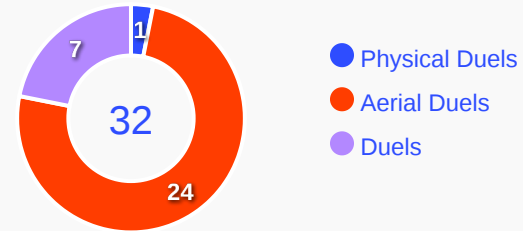

9

Interceptions

24

Tackles

5.78

Possession Actions / Defensive Action

Blocks

Possession Contests