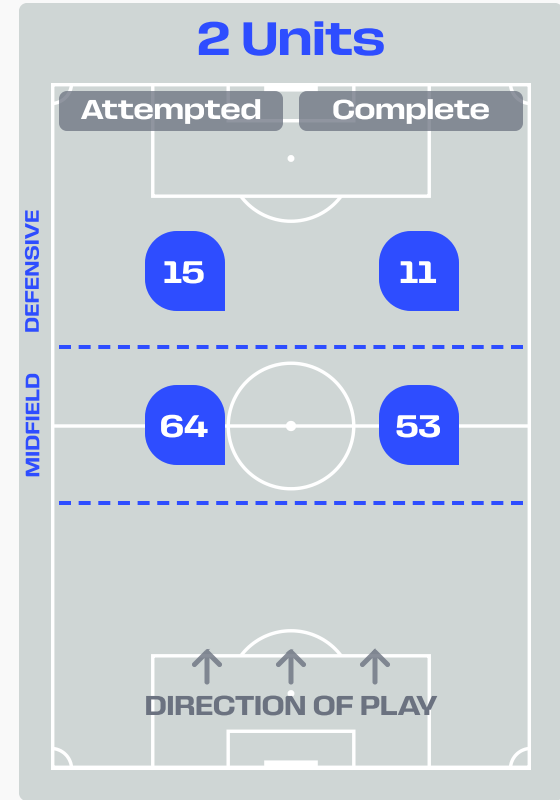

Phases of Play

IN POSSESSION

OUT OF POSSESSION

IN POSSESSION

England v Congo DR

In Possession Line Height & Team Length

In Possession Line Height & Team Length

Line Breaks

Attempted Line Breaks
155

Attempted Line Breaks 6
 Inside Shape 3
 Outside Shape 3

Attempted Line Breaks 70
 Inside Shape 32
 Outside Shape 38

Attempted Line Breaks 79
 Inside Shape 28
 Outside Shape 51

Line Breaks