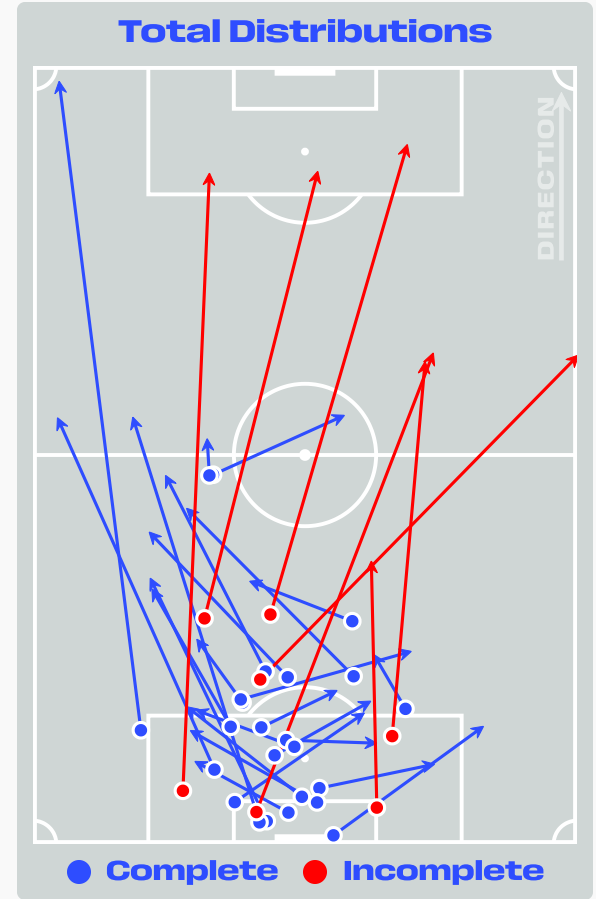

Goalkeeping Involvement

England GK Involvement Timeline

38

Total Involvements

Congo DR GK Involvement Timeline

65

Total Involvements

Goalkeeping Distribution