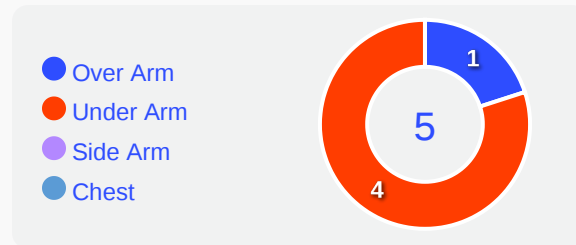

Goalkeeping Involvement

England GK Involvement Timeline

38

Total Involvements

Congo DR GK Involvement Timeline

65

Total Involvements

Goalkeeping Distribution