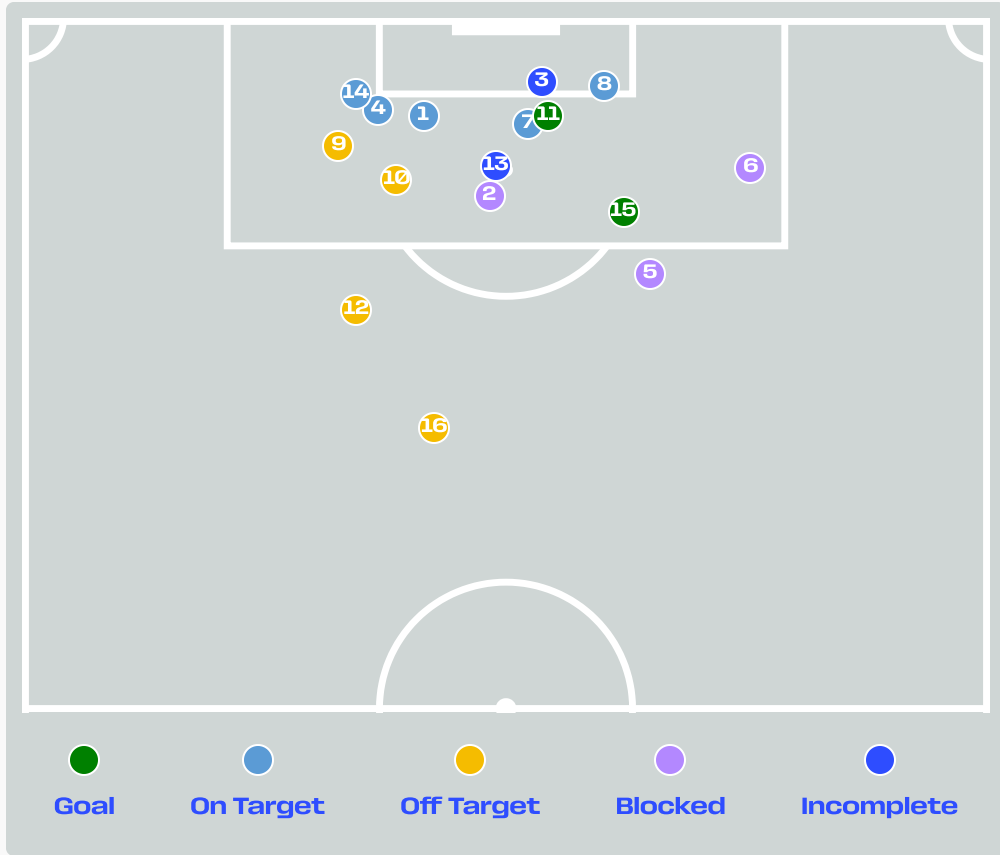

Attempts at Goal

Key	Outcome	Shots
	Goals	2
	On Target	5
	Off Target	4
	Blocked	3
	Incomplete	2