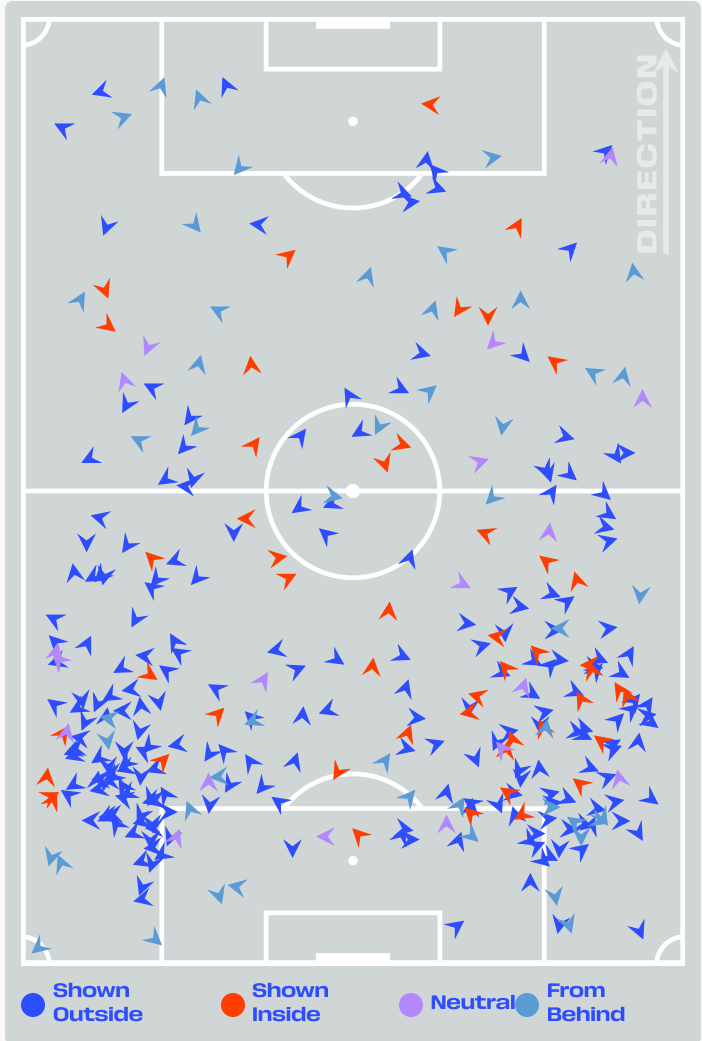

Defensive Line Height & Team Length

Defensive Line Height & Team Length

Defensive Pressure

246	Total Pressures	336
44	Direct Pressures	60
1.63s	Avg Pressure Duration	1.79s
35	Forced Turnovers	36
13.79s	Ball Recovery Time	22.49s
110	Pushing on into Pressing	132
205	Pushing on	205
37	Pressing Direction Inside	49
149	Pressing Direction Outside	220

Most Direct Pressures

7

Elliot ANDERSON
DEFENSIVE MIDFIELD CENTRE RIGHT

Most Direct Pressures

13

Samuel MOUTOUSSAMV
DEFENSIVE MIDFIELD CENTRE

GOALKEEPING

England v Congo DR