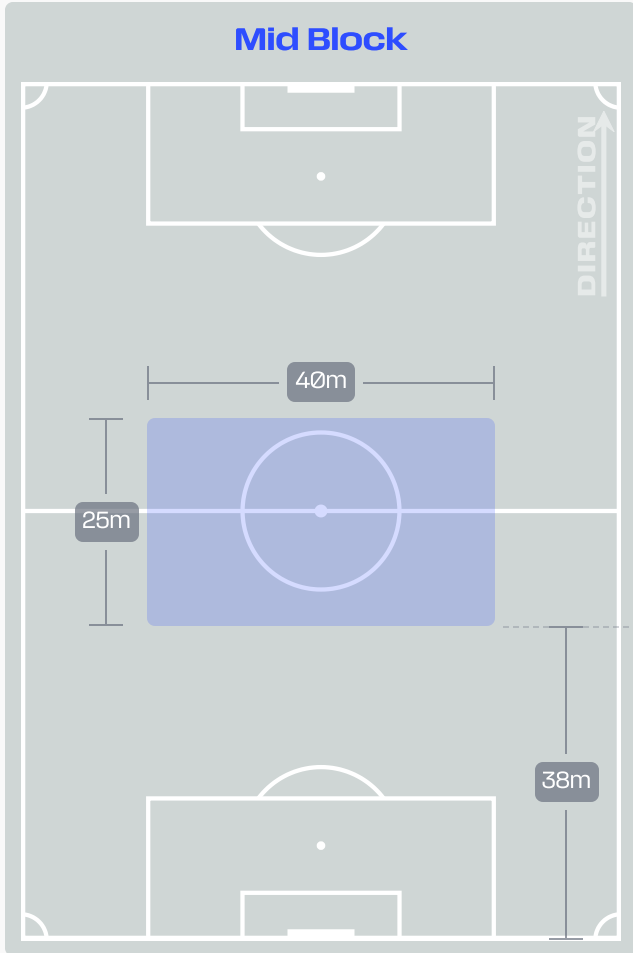

Defensive Line Height & Team Length

Defensive Line Height & Team Length

Defensive Pressure

246	Total Pressures	336
44	Direct Pressures	60
1.63s	Avg Pressure Duration	1.79s
35	Forced Turnovers	36
13.79s	Ball Recovery Time	22.49s
110	Pushing on into Pressing	132
205	Pushing on	205
37	Pressing Direction Inside	49
149	Pressing Direction Outside	220