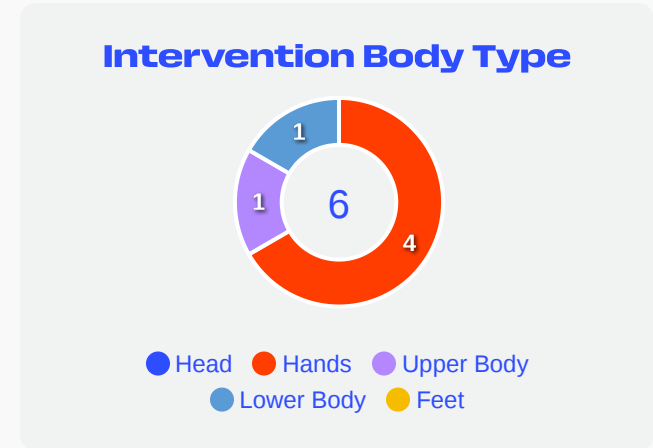

Goalkeeping Distribution

Goal Prevention

7
Total Attempts on Goal Faced

50
Save %

Total Attempts on Goal Faced	Total Goal Interventions	Save & Retain	Deflect & Retain	Save & Deflect	Save Attempt	No Save Attempt
7	2	1	0	1	3	2

Goal Prevention

17
Total Attempts on Goal Faced

67
Save %

Total Attempts on Goal Faced	Total Goal Interventions	Save & Retain	Deflect & Retain	Save & Deflect	Save Attempt	No Save Attempt
17	6	0	0	6	0	11

Aerial Control