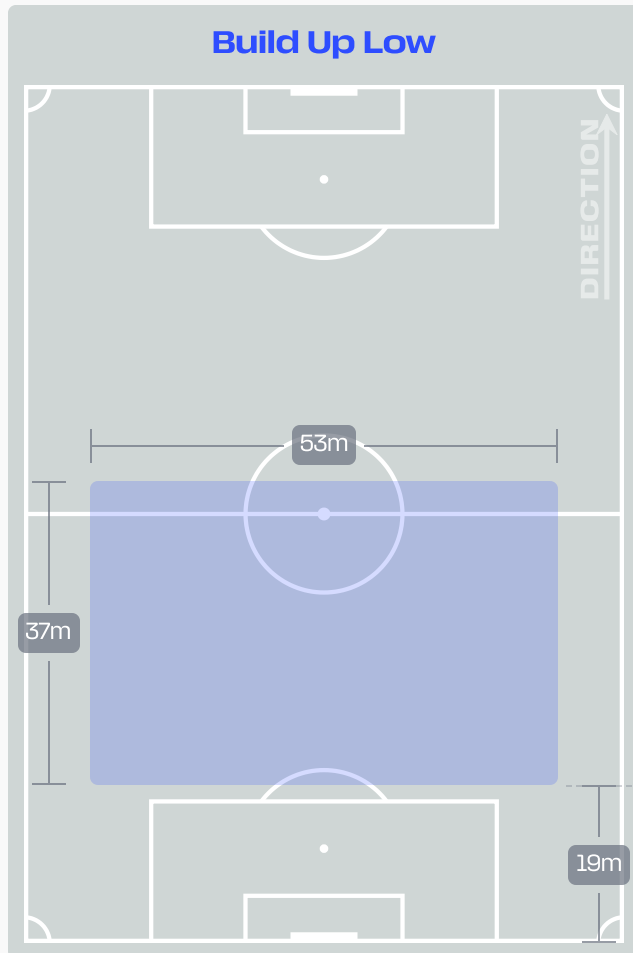

Phases of Play

IN POSSESSION

OUT OF POSSESSION

IN POSSESSION

England v Congo DR

In Possession Line Height & Team Length

In Possession Line Height & Team Length

Line Breaks

Attempted Line Breaks
155

Attempted Line Breaks 6
 Inside Shape 3
 Outside Shape 3

Attempted Line Breaks 70
 Inside Shape 32
 Outside Shape 38

Attempted Line Breaks 79
 Inside Shape 28
 Outside Shape 51

Line Breaks