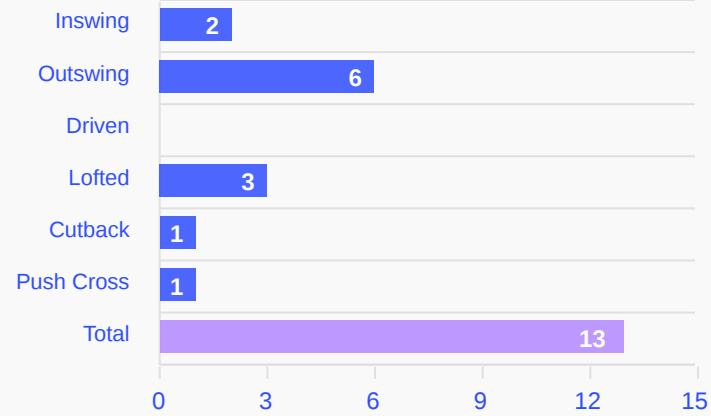

Attempts at Goal

Key	Outcome	Shots
	Goals	1
	On Target	1
	Off Target	4
	Blocked	1
	Incomplete	0

Attempts at Goal

Time	Player	Outcome	Body Part	Delivery Type
6	9 Brian CIPENGA	On Target - Goal	Right Foot	Pass
31	9 Brian CIPENGA	Off Target	Right Foot	Pass
41	20 Yoane WISSA	Off Target	Right Foot	Cross
61	9 Brian CIPENGA	Incomplete - Blocked	Right Foot	Pass
62	7 Nathanael MBUKU	Deflected Off Target - Defensive Event	Left Foot	Pass
84	13 Meschack ELIA	On Target - Saved	Right Foot	Other
96	20 Yoane WISSA	Off Target	Right Foot	Freekick

Crosses (Open Play)

Delivery Type

Attempted

34

Completed

7

Most Crosses Attempted

10

Crosses (Open Play)

Delivery Type

Attempted

13

Completed

1

Most Crosses Attempted

4