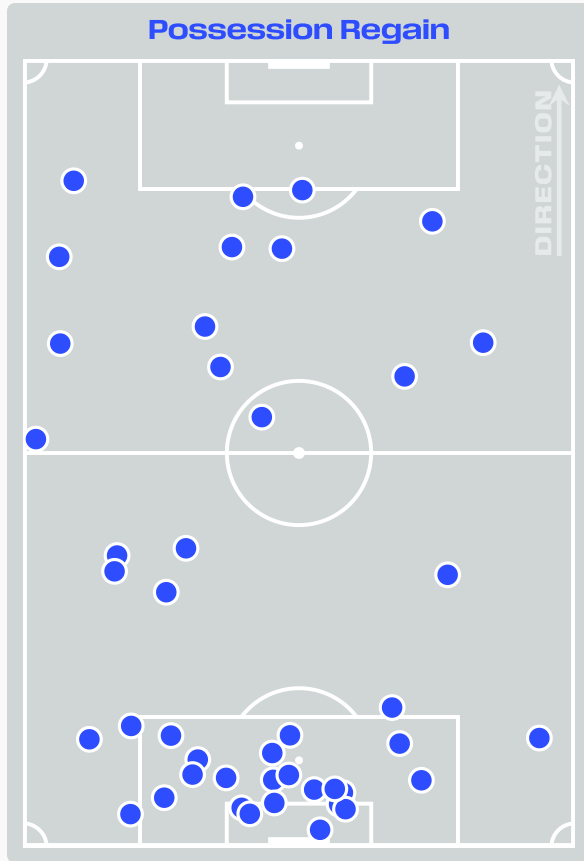

Tackles

3.01

Possession Actions / Defensive Action

Blocks

Possession Contests

Most Possession Regains

6

Lionel MPASI

GOALKEEPER

#	Player	Total Possession Regains
1	Lionel MPASI	6
2	Aaron WAN-BISSAKA	2
4	Axel TUANZEBE	5
6	Ngalayel MUKAU	3
7	Nathanael MBUKU	0
8	Samuel MOUTOUSSAMY	4
9	Brian CIPENGA	1
14	Noah SADIKI	2
20	Yoane WISSA	3
22	Chancel MBEMBA	4
26	Arthur MASUAKU	3
10	Theo BONGONDA	0
12	Joris KAYEMBE	1
13	Meschack ELIA	0
19	Fiston MAYELE	0
25	Edo KAYEMBE	1