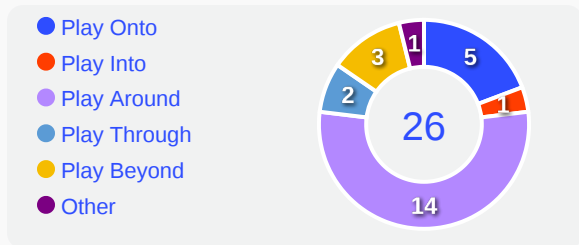

Goalkeeping Involvement

England GK Involvement Timeline

38

Total Involvements

Congo DR GK Involvement Timeline

65

Total Involvements

Goalkeeping Distribution