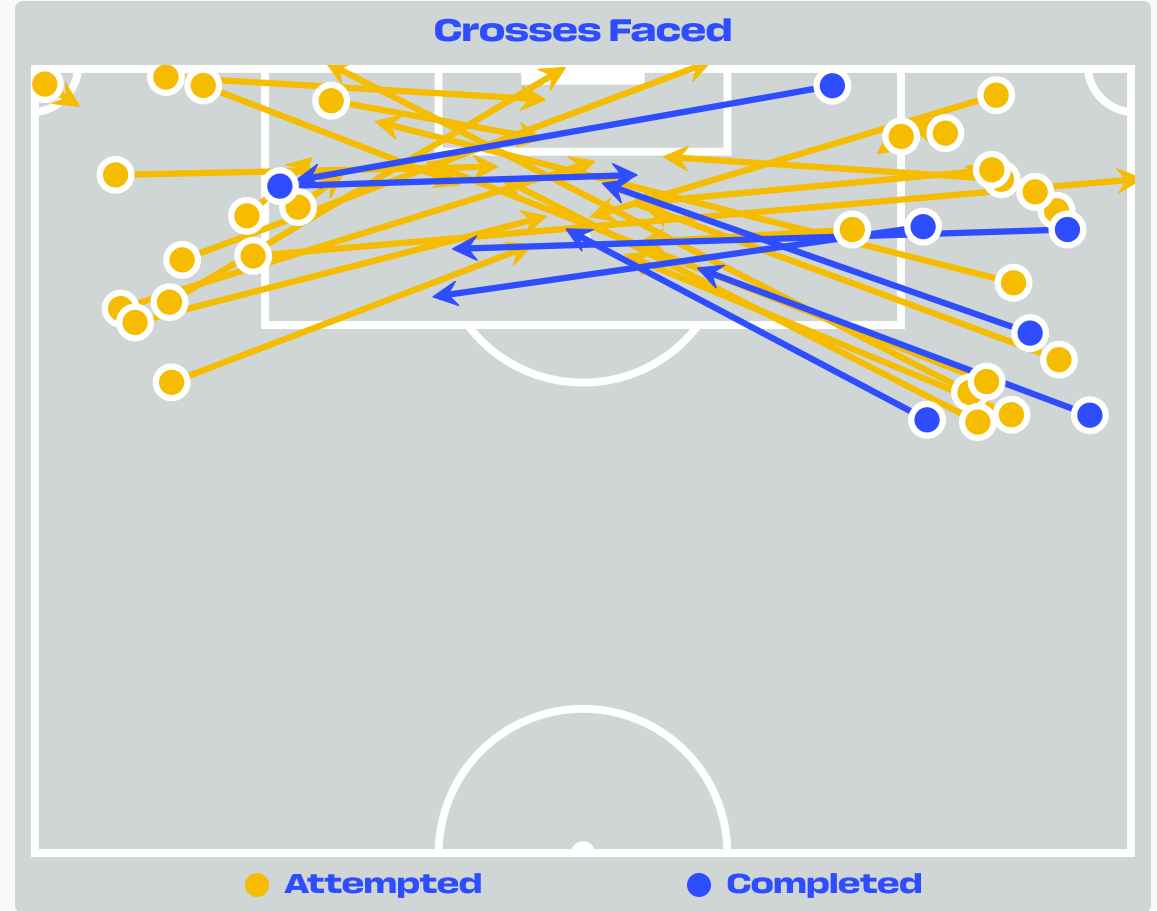

Goal Prevention

17
Total Attempts on Goal Faced

67
Save %

Total Attempts on Goal Faced	Total Goal Interventions	Save & Retain	Deflect & Retain	Save & Deflect	Save Attempt	No Save Attempt
17	6	0	0	6	0	11

Aerial Control

Delivery Types Faced

Total	In Swing	Out Swing	Driven	Lofted	Cutback	Push
16	5	6	0	3	1	1

Aerial Control

Delivery Types Faced

Total	In Swing	Out Swing	Driven	Lofted	Cutback	Push
42	15	16	1	4	0	6

SET PLAYS

England v Congo DR