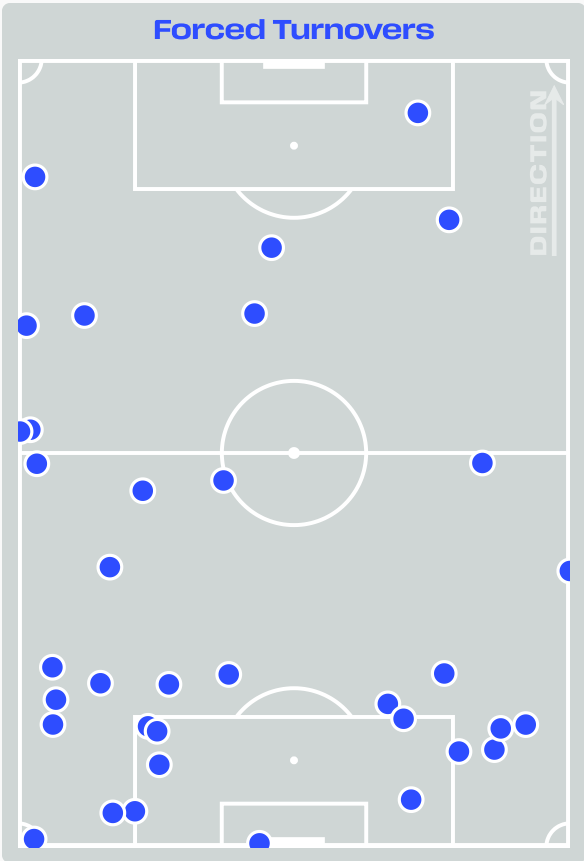

Tackles

3.01

Possession Actions / Defensive Action

Blocks

Possession Contests

Most Possession Regains

6

Lionel MPASI

GOALKEEPER

#	Player	Total Possession Regains
1	Lionel MPASI	6
2	Aaron WAN-BISSAKA	2
4	Axel TUANZEBE	5
6	Ngalayel MUKAU	3
7	Nathanael MBUKU	0
8	Samuel MOUTOUSSAMY	4
9	Brian CIPENGA	1
14	Noah SADIKI	2
20	Yoane WISSA	3
22	Chancel MBEMBA	4
26	Arthur MASUAKU	3
10	Theo BONGONDA	0
12	Joris KAYEMBE	1
13	Meschack ELIA	0
19	Fiston MAYELE	0
25	Edo KAYEMBE	1