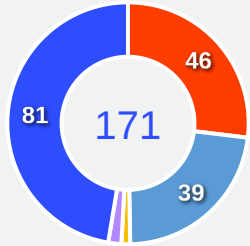

Movement to Receive

Movement Types by Phase

Final Third Phase