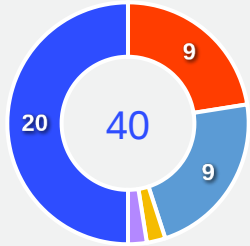

Movement to Receive

Movement Types by Phase

Final Third Phase

Progression Phase

Build Up Phase

All Movement Types

- In Front
- In Between
- Out to In
- In to Out
- In Behind

Top Ranked Players

Type	Player	Movements
In Front	10 Jude BELLINGHAM	34
In Between	10 Jude BELLINGHAM	47
Out to In	9 Harry KANE	1
In to Out	9 Harry KANE	3
In Behind	11 Marcus RASHFORD	32

Movement Types Pitch Third

Movement to Receive

Movement Types by Phase

Final Third Phase

Progression Phase

Build Up Phase

All Movement Types

- In Front
- In Between
- Out to In
- In to Out
- In Behind

Top Ranked Players

Type	Player	Movements
In Front	8 Samuel MOUTOUSSAMY	18
In Between	20 Yoane WISSA	20
Out to In	14 Noah SADIKI	2
In to Out	6 Ngalayel MUKAU	3
In Behind	2 Aaron WAN-BISSAKA	17