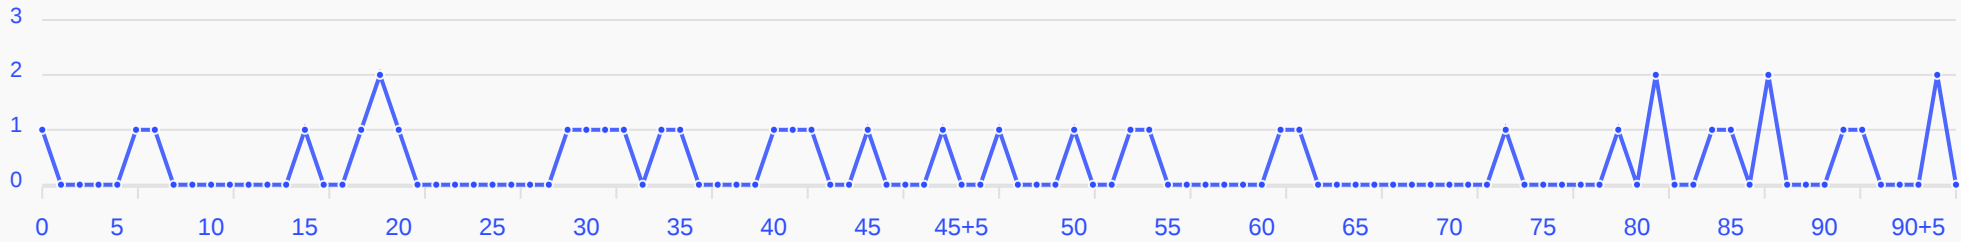

Goalkeeping Involvement

England GK Involvement Timeline

38

Total Involvements

Congo DR GK Involvement Timeline

65

Total Involvements

Goalkeeping Distribution