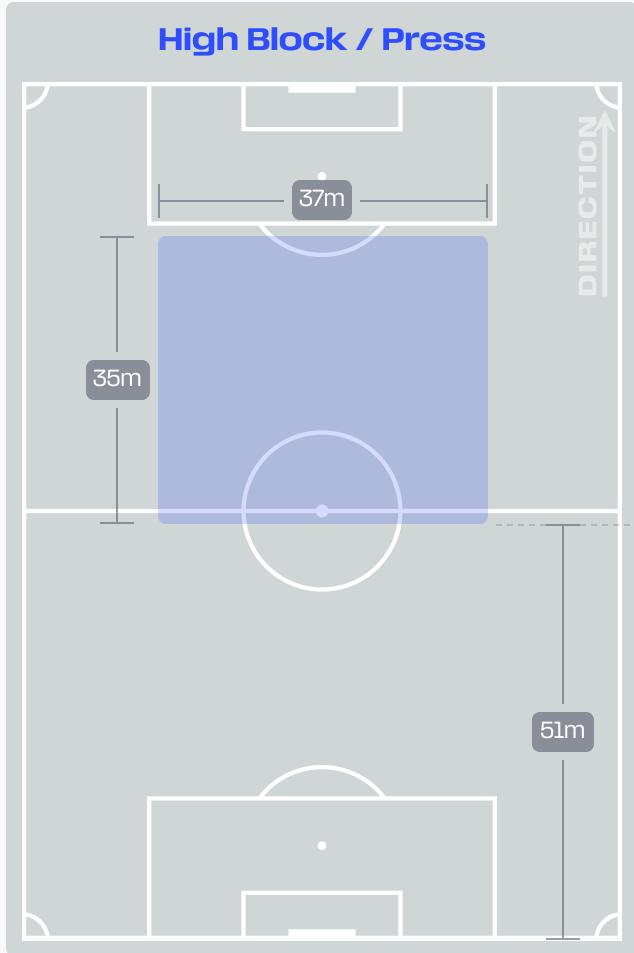

Defensive Line Height & Team Length

Defensive Line Height & Team Length

Defensive Pressure

246	Total Pressures	336
44	Direct Pressures	60
1.63s	Avg Pressure Duration	1.79s
35	Forced Turnovers	36
13.79s	Ball Recovery Time	22.49s
110	Pushing on into Pressing	132
205	Pushing on	205
37	Pressing Direction Inside	49
149	Pressing Direction Outside	220