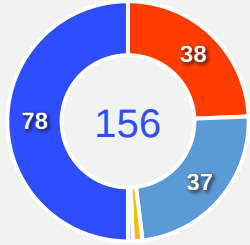

Offering to Receive

312
Total Offers Made

114
Total Offers Received

Most Offers
47
Noah SADIKI
LEFT CENTRE MIDFIELD

77
Offers Made in Final Third

152
Offers Made in Middle Third

83
Offers Made in Defensive Third

#	Player	Offers Made	Offers Received	% Made & Received
1	Lionel MPASI	16	9	56.2%
2	Aaron WAN-BISSAKA	42	12	28.6%
4	Axel TUANZEBE	20	9	45%
6	Ngalayel MUKAU	31	3	9.7%
7	Nathanael MBUKU	19	6	31.6%
8	Samuel MOUTOUSSAMY	38	15	39.5%
9	Brian CIPENGA	18	5	27.8%
14	Noah SADIKI	47	18	38.3%
20	Yoane WISSA	37	13	35.1%
22	Chancel MBEMBA	14	13	92.9%
26	Arthur MASUAKU	11	6	54.5%
10	Theo BONGONDA	2	0	0%
12	Joris KAYEMBE	1	0	0%
13	Meschack ELIA	7	3	42.9%
19	Fiston MAYELE	0	0	0%
25	Edo KAYEMBE	9	2	22.2%

Movement to Receive

Movement Types by Phase

Final Third Phase

Progression Phase

Build Up Phase

All Movement Types

- In Front
- In Between
- Out to In
- In to Out
- In Behind

Top Ranked Players