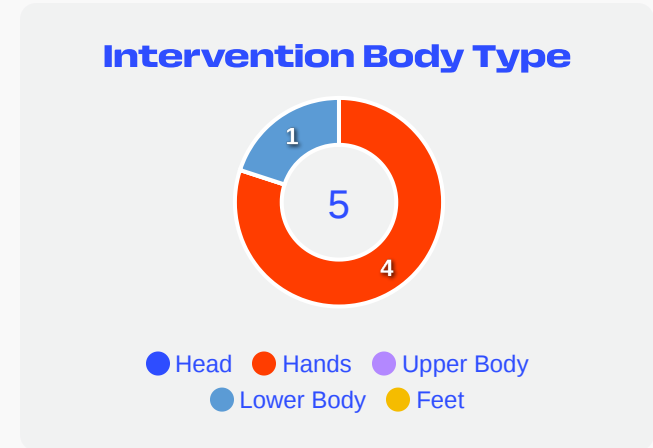

Goalkeeping Distribution

Goal Prevention

7
Total Attempts on Goal Faced

50
Save %

Total Attempts on Goal Faced	Total Goal Interventions	Save & Retain	Deflect & Retain	Save & Deflect	Save Attempt	No Save Attempt
7	2	1	0	1	3	2

Goal Prevention

17
Total Attempts on Goal Faced

67
Save %

Total Attempts on Goal Faced	Total Goal Interventions	Save & Retain	Deflect & Retain	Save & Deflect	Save Attempt	No Save Attempt
17	6	0	0	6	0	11

Aerial Control