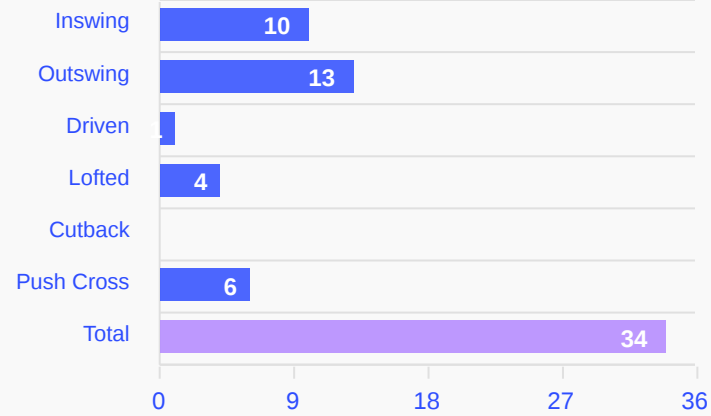

Attempts at Goal

Key	Outcome	Shots
	Goals	2
	On Target	5
	Off Target	4
	Blocked	3
	Incomplete	2

Attempts at Goal

Time	Player	Outcome	Body Part	Delivery Type
29	10 Jude BELLINGHAM	On Target - Saved	Head	Pass
34	9 Harry KANE	Incomplete - Blocked	Right Foot	Loose Ball
34	3 Nico OREILLY	Incomplete - Player On Ball Error	Lower Body	Pass
34	11 Marcus RASHFORD	On Target - Goal Prevented	Right Foot	Loose Ball
35	20Noni MADUEKE	Incomplete - Blocked	Left Foot	Loose Ball
38	20Noni MADUEKE	Incomplete - Blocked	Left Foot	Pass
46	10 Jude BELLINGHAM	On Target - Saved	Head	Cross
50	9 Harry KANE	On Target - Saved	Right Foot	Corner
50	11 Marcus RASHFORD	Off Target	Left Foot	Ball Progression
53	11 Marcus RASHFORD	Off Target	Head	Cross
74	9 Harry KANE	On Target - Goal	Head	Cross
78	8 Elliot ANDERSON	Off Target	Right Foot	Pass
84	18 Anthony GORDON	Incomplete - Player On Ball Error	Head	Cross
85	10 Jude BELLINGHAM	On Target - Saved	Left Foot	Pass
85	9 Harry KANE	On Target - Goal	Right Foot	Pass
89	9 Harry KANE	Off Target	Right Foot	Pass

Attempts at Goal

Key	Outcome	Shots
	Goals	1
	On Target	1
	Off Target	4
	Blocked	1
	Incomplete	0

Attempts at Goal

Time	Player	Outcome	Body Part	Delivery Type
6	9 Brian CIPENGA	On Target - Goal	Right Foot	Pass
31	9 Brian CIPENGA	Off Target	Right Foot	Pass
41	20 Yoane WISSA	Off Target	Right Foot	Cross
61	9 Brian CIPENGA	Incomplete - Blocked	Right Foot	Pass
62	7 Nathanael MBUKU	Deflected Off Target - Defensive Event	Left Foot	Pass
84	13 Meschack ELIA	On Target - Saved	Right Foot	Other
96	20 Yoane WISSA	Off Target	Right Foot	Freekick

Crosses (Open Play)

Delivery Type

Attempted

34

Completed

7

Most Crosses Attempted

10