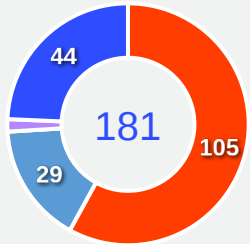

Offering to Receive

312
Total Offers Made

114
Total Offers Received

Most Offers
47
Noah SADIKI
LEFT CENTRE MIDFIELD

77
Offers Made in Final Third

152
Offers Made in Middle Third

83
Offers Made in Defensive Third

#	Player	Offers Made	Offers Received	% Made & Received
1	Lionel MPASI	16	9	56.2%
2	Aaron WAN-BISSAKA	42	12	28.6%
4	Axel TUANZEBE	20	9	45%
6	Ngalayel MUKAU	31	3	9.7%
7	Nathanael MBUKU	19	6	31.6%
8	Samuel MOUTOUSSAMY	38	15	39.5%
9	Brian CIPENGA	18	5	27.8%
14	Noah SADIKI	47	18	38.3%
20	Yoane WISSA	37	13	35.1%
22	Chancel MBEMBA	14	13	92.9%
26	Arthur MASUAKU	11	6	54.5%
10	Theo BONGONDA	2	0	0%
12	Joris KAYEMBE	1	0	0%
13	Meschack ELIA	7	3	42.9%
19	Fiston MAYELE	0	0	0%
25	Edo KAYEMBE	9	2	22.2%

Movement to Receive

Movement Types by Phase

Final Third Phase

Progression Phase

Build Up Phase

All Movement Types

- In Front
- In Between
- Out to In
- In to Out
- In Behind

Top Ranked Players

Type	Player	Movements
In Front	10 Jude BELLINGHAM	34
In Between	10 Jude BELLINGHAM	47
Out to In	9 Harry KANE	1
In to Out	9 Harry KANE	3
In Behind	11 Marcus RASHFORD	32

Movement Types Pitch Third

Movement to Receive