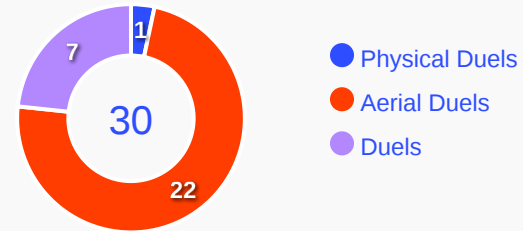

Tackles

3.01

Possession Actions / Defensive Action

Blocks

Possession Contests

Most Possession Regains

6

Lionel MPASI