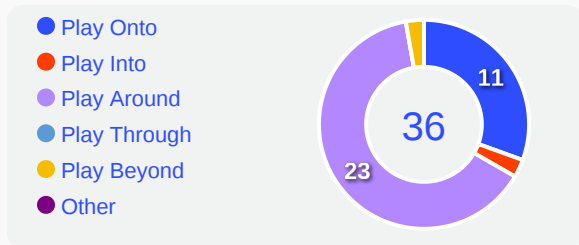

Goalkeeping Distribution