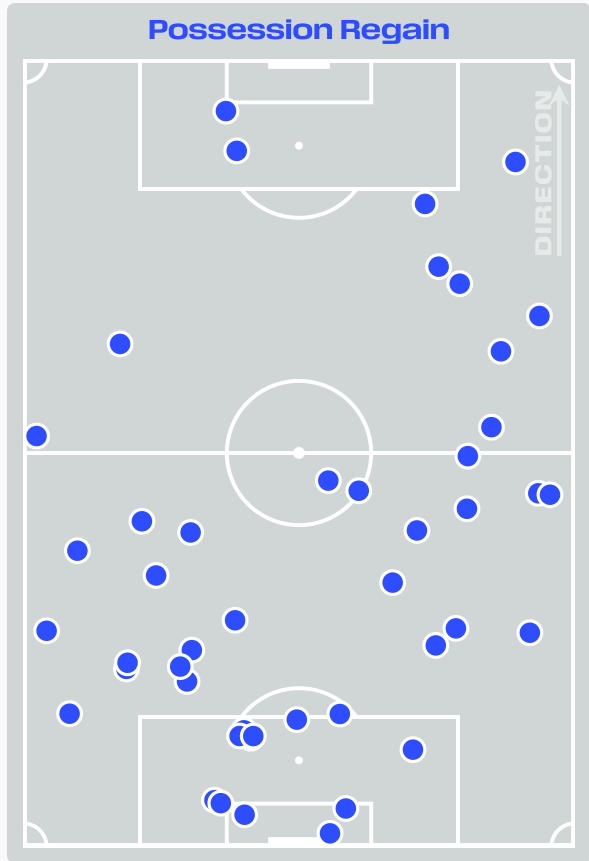

9

Interceptions

24

Tackles

5.78

Possession Actions / Defensive Action

Blocks

Possession Contests

Most Possession Regains

6

Marc GUEHI

LEFT CENTRE BACK

#	Player	Total Possession Regains
1	Jordan PICKFORD	5
2	Ezri KONSA	3
3	Nico OREILLY	4
4	Declan RICE	3
6	Marc GUEHI	6
8	Elliot ANDERSON	3
9	Harry KANE	2
10	Jude BELLINGHAM	1
11	Marcus RASHFORD	0
20	Noni MADUEKE	0
25	Djed SPENCE	5
5	John STONES	0
7	Bukayo SAKA	1
18	Anthony GORDON	1
21	Eberechi EZE	0