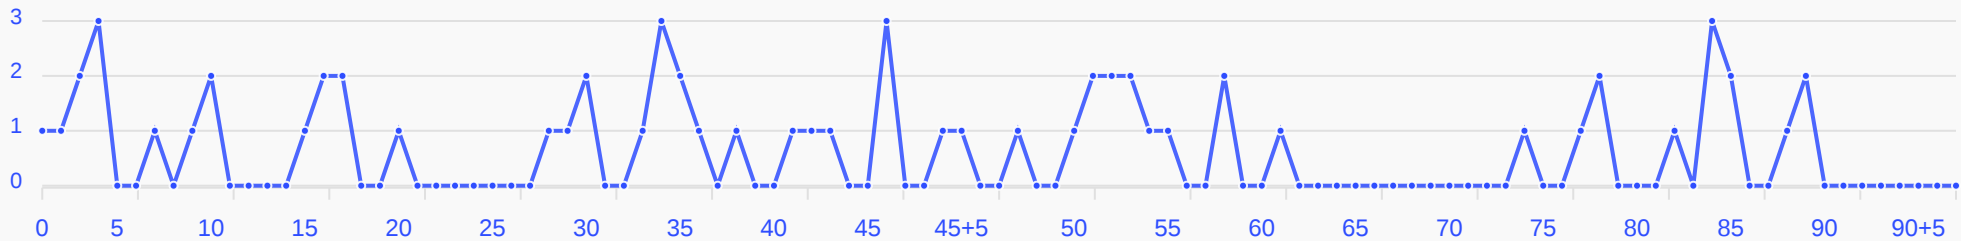

Goalkeeping Involvement

England GK Involvement Timeline

38

Total Involvements

Congo DR GK Involvement Timeline

65

Total Involvements

Goalkeeping Distribution