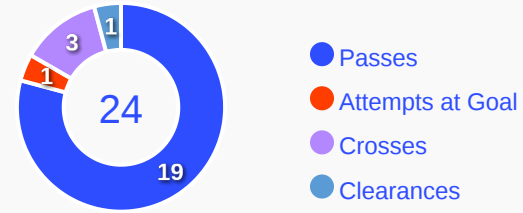

9

Interceptions

24

Tackles

5.78

Possession Actions / Defensive Action

Blocks

Possession Contests