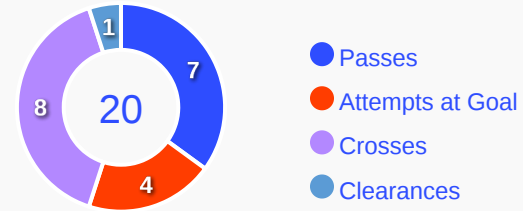

Tackles

3.01

Possession Actions / Defensive Action

Blocks

Possession Contests

Most Possession Regains

6

Lionel MPASI