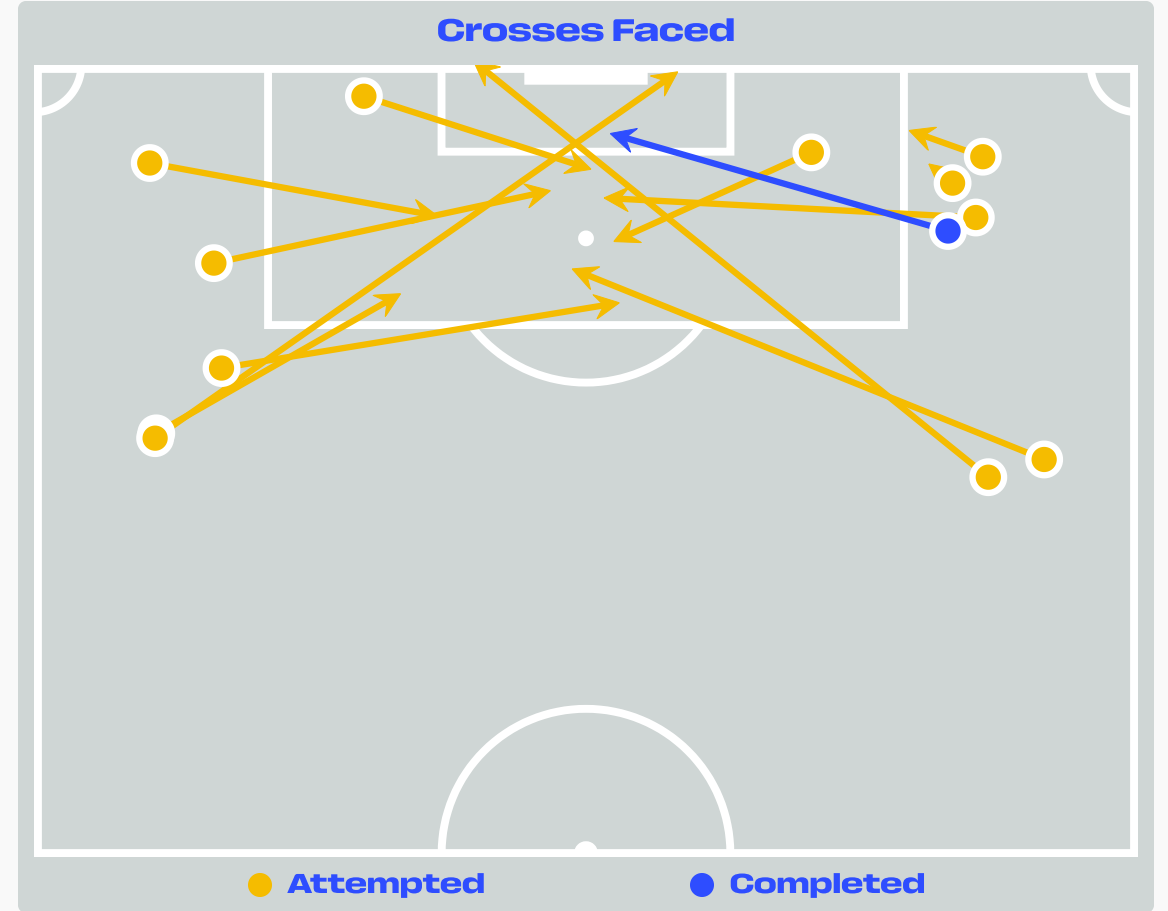

Goal Prevention

17
Total Attempts on Goal Faced

67
Save %

Total Attempts on Goal Faced	Total Goal Interventions	Save & Retain	Deflect & Retain	Save & Deflect	Save Attempt	No Save Attempt
17	6	0	0	6	0	11

Aerial Control

Delivery Types Faced

Total	In Swing	Out Swing	Driven	Lofted	Cutback	Push
16	5	6	0	3	1	1

Aerial Control

Delivery Types Faced

Total	In Swing	Out Swing	Driven	Lofted	Cutback	Push
42	15	16	1	4	0	6

SET PLAYS

England v Congo DR