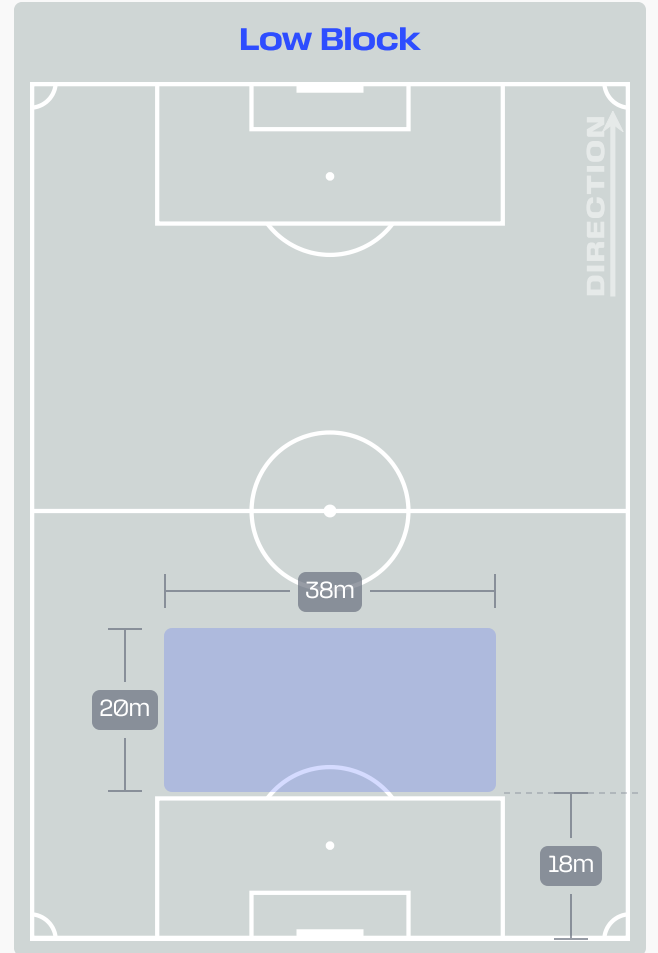

Defensive Line Height & Team Length