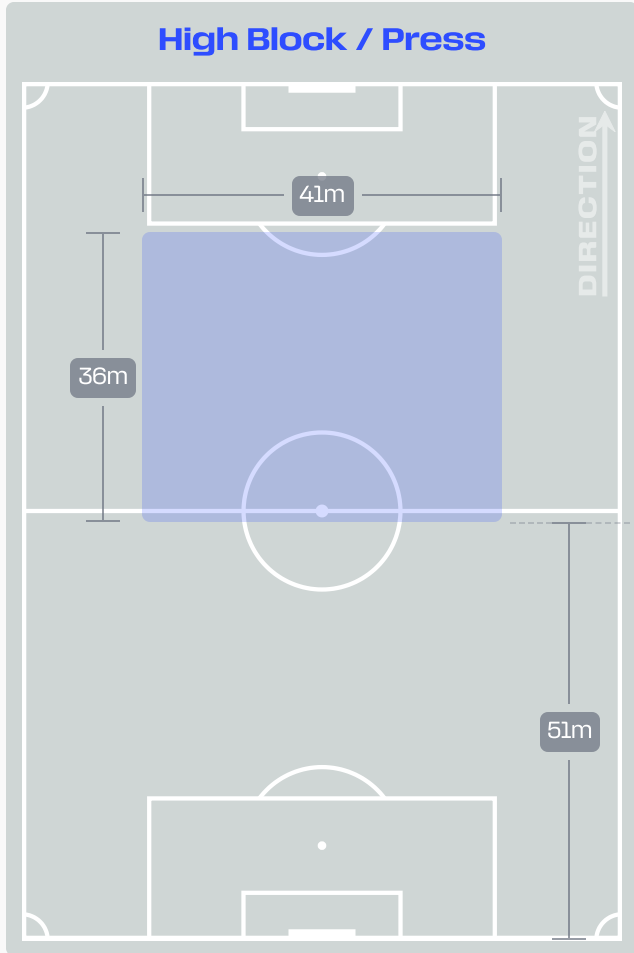

Defensive Line Height & Team Length