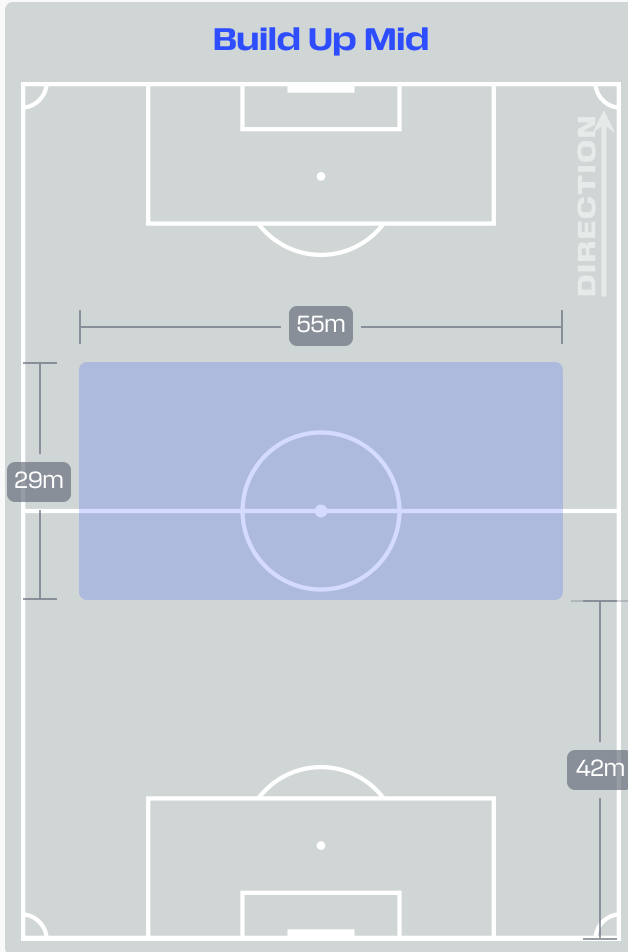

Phases of Play

IN POSSESSION

OUT OF POSSESSION

IN POSSESSION

England v Congo DR

In Possession Line Height & Team Length

In Possession Line Height & Team Length

Line Breaks

Attempted Line Breaks
155

Attempted Line Breaks 6
 Inside Shape 3
 Outside Shape 3

Attempted Line Breaks 70
 Inside Shape 32
 Outside Shape 38

Attempted Line Breaks 79
 Inside Shape 28
 Outside Shape 51

Line Breaks