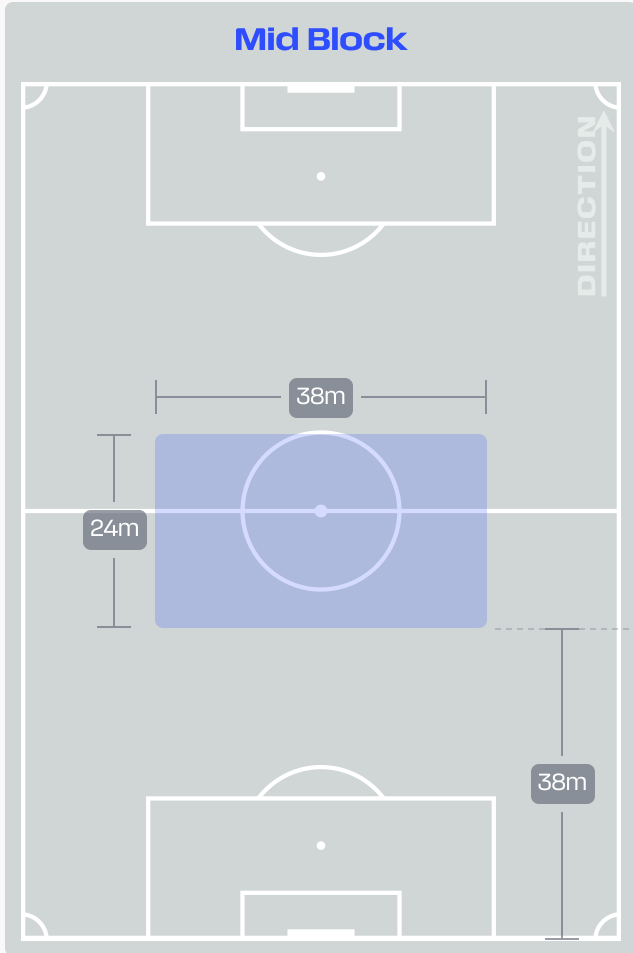

Defensive Line Height & Team Length

Defensive Line Height & Team Length

Defensive Pressure

246	Total Pressures	336
44	Direct Pressures	60
1.63s	Avg Pressure Duration	1.79s
35	Forced Turnovers	36
13.79s	Ball Recovery Time	22.49s
110	Pushing on into Pressing	132
205	Pushing on	205
37	Pressing Direction Inside	49
149	Pressing Direction Outside	220