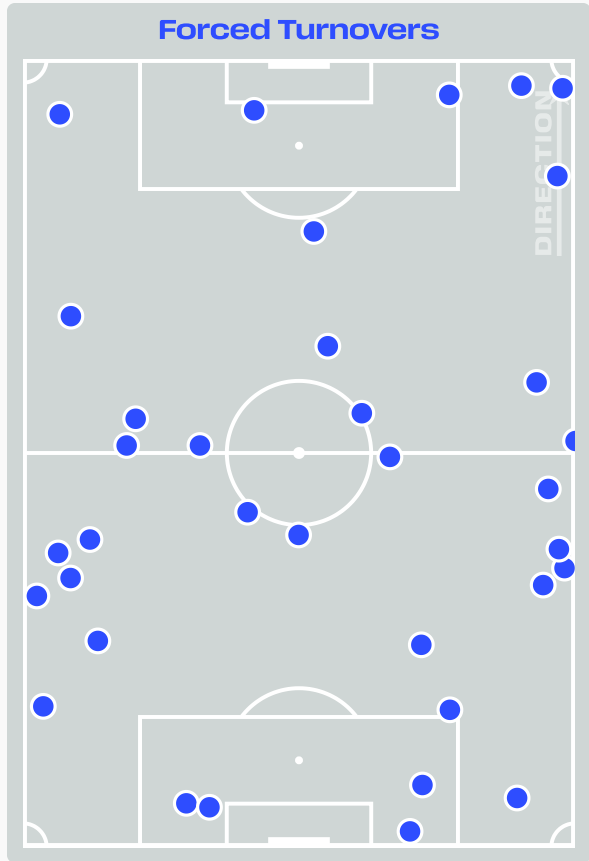

9

Interceptions

24

Tackles

5.78

Possession Actions / Defensive Action

Blocks

Possession Contests

Most Possession Regains

6

Marc GUEHI

LEFT CENTRE BACK

#	Player	Total Possession Regains
1	Jordan PICKFORD	5
2	Ezri KONSA	3
3	Nico OREILLY	4
4	Declan RICE	3
6	Marc GUEHI	6
8	Elliot ANDERSON	3
9	Harry KANE	2
10	Jude BELLINGHAM	1
11	Marcus RASHFORD	0
20	Noni MADUEKE	0
25	Djed SPENCE	5
5	John STONES	0
7	Bukayo SAKA	1
18	Anthony GORDON	1
21	Eberechi EZE	0