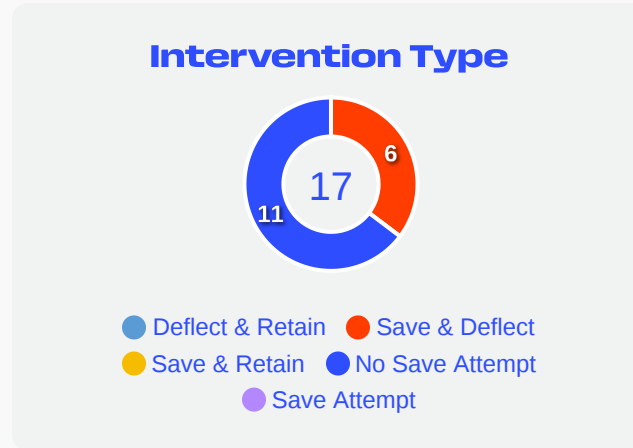

Goalkeeping Distribution

Goal Prevention

7
Total Attempts on Goal Faced

50
Save %

Total Attempts on Goal Faced	Total Goal Interventions	Save & Retain	Deflect & Retain	Save & Deflect	Save Attempt	No Save Attempt
7	2	1	0	1	3	2

Goal Prevention

17
Total Attempts on Goal Faced

67
Save %

Total Attempts on Goal Faced	Total Goal Interventions	Save & Retain	Deflect & Retain	Save & Deflect	Save Attempt	No Save Attempt
17	6	0	0	6	0	11

Aerial Control