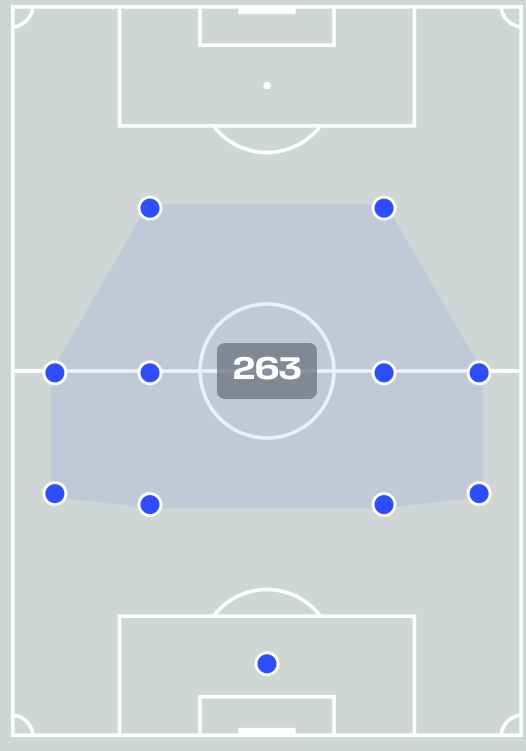

Offering to Receive

490

Total Offers Made

169

Total Offers Received

Most Offers

112

Jude BELLINGHAM
ATTACKING MIDFIELD

278

Offers Made in Final Third

Offers Made Inside Shape