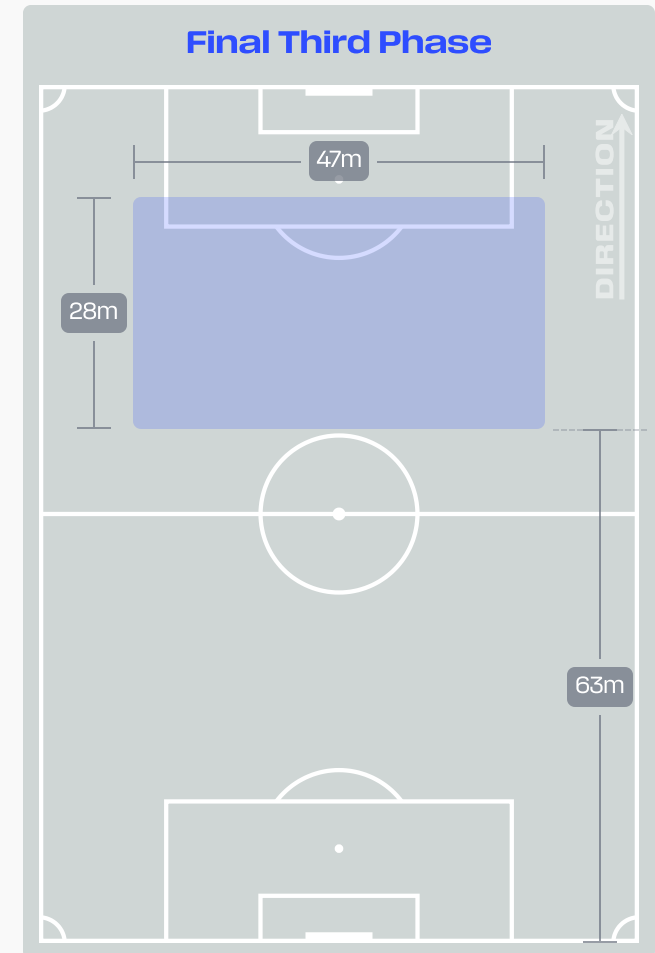

Phases of Play

IN POSSESSION

OUT OF POSSESSION

IN POSSESSION

England v Congo DR

In Possession Line Height & Team Length

In Possession Line Height & Team Length

Line Breaks

Attempted Line Breaks
155

Attempted Line Breaks 6
 Inside Shape 3
 Outside Shape 3

Attempted Line Breaks 70
 Inside Shape 32
 Outside Shape 38

Attempted Line Breaks 79
 Inside Shape 28
 Outside Shape 51

Line Breaks