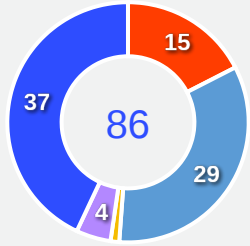

Movement to Receive

Movement Types by Phase

Final Third Phase

Progression Phase

Build Up Phase

All Movement Types

- In Front
- In Between
- Out to In
- In to Out
- In Behind

Top Ranked Players

Type	Player	Movements
In Front	10 Jude BELLINGHAM	34
In Between	10 Jude BELLINGHAM	47
Out to In	9 Harry KANE	1
In to Out	9 Harry KANE	3
In Behind	11 Marcus RASHFORD	32

Movement Types Pitch Third

Movement to Receive

Movement Types by Phase

Final Third Phase

Progression Phase

Build Up Phase

All Movement Types

- In Front
- In Between
- Out to In
- In to Out
- In Behind

Top Ranked Players

Type	Player	Movements
In Front	8 Samuel MOUTOUSSAMY	18
In Between	20 Yoane WISSA	20
Out to In	14 Noah SADIKI	2
In to Out	6 Ngalayel MUKAU	3
In Behind	2 Aaron WAN-BISSAKA	17