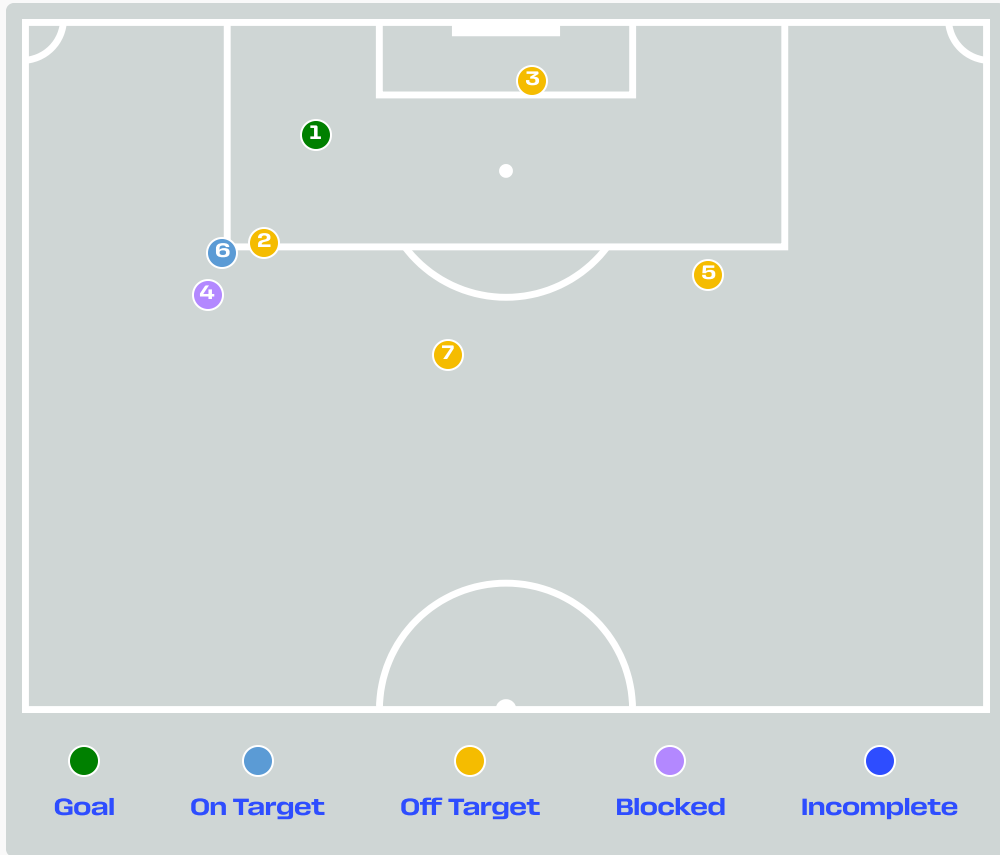

Attempts at Goal

Key	Outcome	Shots
	Goals	2
	On Target	5
	Off Target	4
	Blocked	3
	Incomplete	2

Attempts at Goal

Time	Player	Outcome	Body Part	Delivery Type
29	10 Jude BELLINGHAM	On Target - Saved	Head	Pass
34	9 Harry KANE	Incomplete - Blocked	Right Foot	Loose Ball
34	3 Nico OREILLY	Incomplete - Player On Ball Error	Lower Body	Pass
34	11 Marcus RASHFORD	On Target - Goal Prevented	Right Foot	Loose Ball
35	20Noni MADUEKE	Incomplete - Blocked	Left Foot	Loose Ball
38	20Noni MADUEKE	Incomplete - Blocked	Left Foot	Pass
46	10 Jude BELLINGHAM	On Target - Saved	Head	Cross
50	9 Harry KANE	On Target - Saved	Right Foot	Corner
50	11 Marcus RASHFORD	Off Target	Left Foot	Ball Progression
53	11 Marcus RASHFORD	Off Target	Head	Cross
74	9 Harry KANE	On Target - Goal	Head	Cross
78	8 Elliot ANDERSON	Off Target	Right Foot	Pass
84	18 Anthony GORDON	Incomplete - Player On Ball Error	Head	Cross
85	10 Jude BELLINGHAM	On Target - Saved	Left Foot	Pass
85	9 Harry KANE	On Target - Goal	Right Foot	Pass
89	9 Harry KANE	Off Target	Right Foot	Pass

Attempts at Goal

Key	Outcome	Shots
	Goals	1
	On Target	1
	Off Target	4
	Blocked	1
	Incomplete	0

Attempts at Goal

Time	Player	Outcome	Body Part	Delivery Type
6	9 Brian CIPENGA	On Target - Goal	Right Foot	Pass
31	9 Brian CIPENGA	Off Target	Right Foot	Pass
41	20 Yoane WISSA	Off Target	Right Foot	Cross
61	9 Brian CIPENGA	Incomplete - Blocked	Right Foot	Pass
62	7 Nathanael MBUKU	Deflected Off Target - Defensive Event	Left Foot	Pass
84	13 Meschack ELIA	On Target - Saved	Right Foot	Other
96	20 Yoane WISSA	Off Target	Right Foot	Freekick