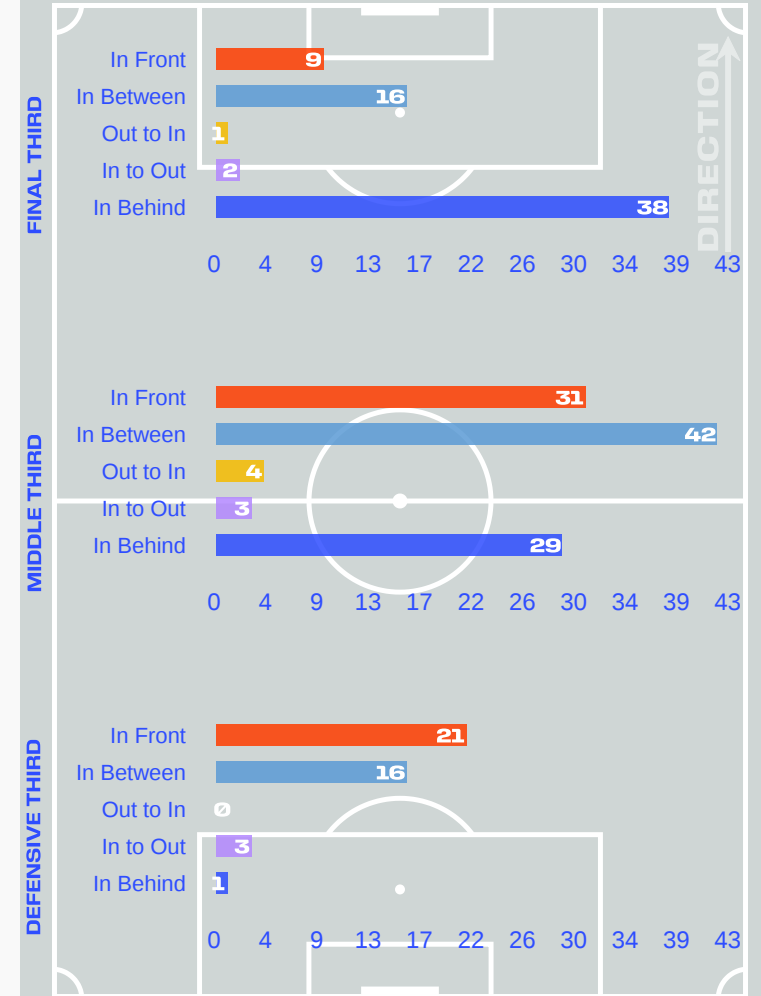

Movement Types Pitch Third