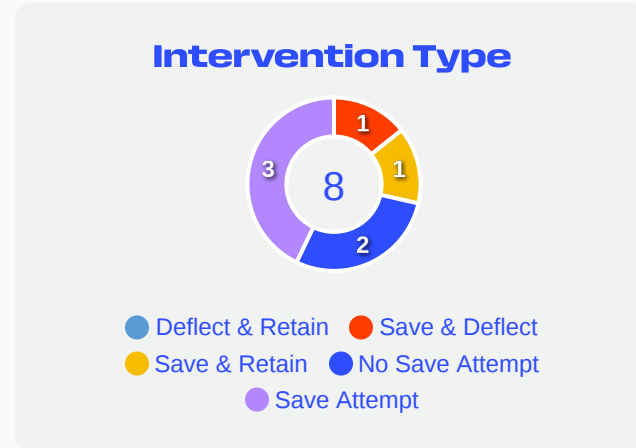

Goalkeeping Distribution

Goal Prevention

7
Total Attempts on Goal Faced

50
Save %

Total Attempts on Goal Faced	Total Goal Interventions	Save & Retain	Deflect & Retain	Save & Deflect	Save Attempt	No Save Attempt
7	2	1	0	1	3	2

Goal Prevention

17
Total Attempts on Goal Faced

67
Save %

Total Attempts on Goal Faced	Total Goal Interventions	Save & Retain	Deflect & Retain	Save & Deflect	Save Attempt	No Save Attempt
17	6	0	0	6	0	11

Aerial Control