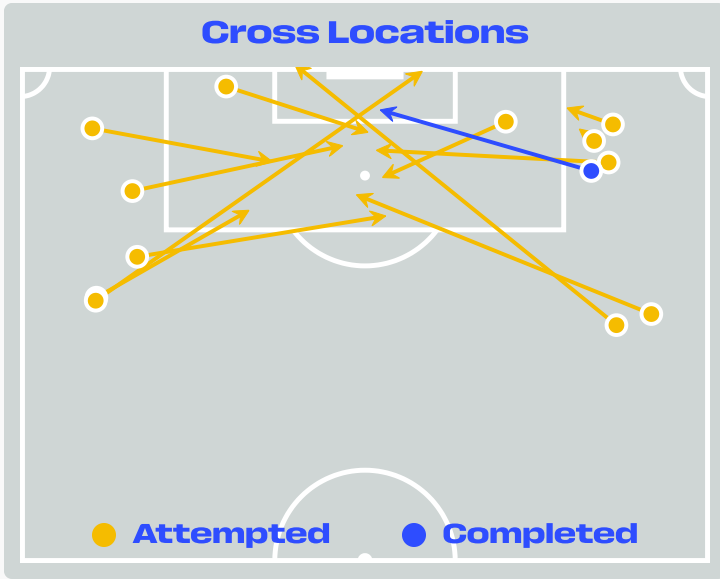

Crosses (Open Play)