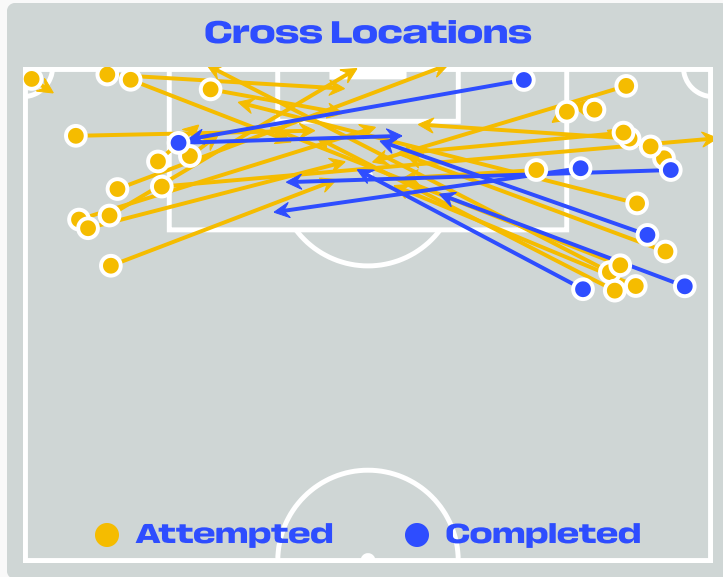

Attempts at Goal

Key	Outcome	Shots
	Goals	2
	On Target	5
	Off Target	4
	Blocked	3
	Incomplete	2

Attempts at Goal

Time	Player	Outcome	Body Part	Delivery Type
29	10 Jude BELLINGHAM	On Target - Saved	Head	Pass
34	9 Harry KANE	Incomplete - Blocked	Right Foot	Loose Ball
34	3 Nico OREILLY	Incomplete - Player On Ball Error	Lower Body	Pass
34	11 Marcus RASHFORD	On Target - Goal Prevented	Right Foot	Loose Ball
35	20Noni MADUEKE	Incomplete - Blocked	Left Foot	Loose Ball
38	20Noni MADUEKE	Incomplete - Blocked	Left Foot	Pass
46	10 Jude BELLINGHAM	On Target - Saved	Head	Cross
50	9 Harry KANE	On Target - Saved	Right Foot	Corner
50	11 Marcus RASHFORD	Off Target	Left Foot	Ball Progression
53	11 Marcus RASHFORD	Off Target	Head	Cross
74	9 Harry KANE	On Target - Goal	Head	Cross
78	8 Elliot ANDERSON	Off Target	Right Foot	Pass
84	18 Anthony GORDON	Incomplete - Player On Ball Error	Head	Cross
85	10 Jude BELLINGHAM	On Target - Saved	Left Foot	Pass
85	9 Harry KANE	On Target - Goal	Right Foot	Pass
89	9 Harry KANE	Off Target	Right Foot	Pass

Attempts at Goal

Key	Outcome	Shots
	Goals	1
	On Target	1
	Off Target	4
	Blocked	1
	Incomplete	0

Attempts at Goal

Time	Player	Outcome	Body Part	Delivery Type
6	9 Brian CIPENGA	On Target - Goal	Right Foot	Pass
31	9 Brian CIPENGA	Off Target	Right Foot	Pass
41	20 Yoane WISSA	Off Target	Right Foot	Cross
61	9 Brian CIPENGA	Incomplete - Blocked	Right Foot	Pass
62	7 Nathanael MBUKU	Deflected Off Target - Defensive Event	Left Foot	Pass
84	13 Meschack ELIA	On Target - Saved	Right Foot	Other
96	20 Yoane WISSA	Off Target	Right Foot	Freekick

Crosses (Open Play)

Delivery Type

Attempted

34

Completed

7

Most Crosses Attempted

10