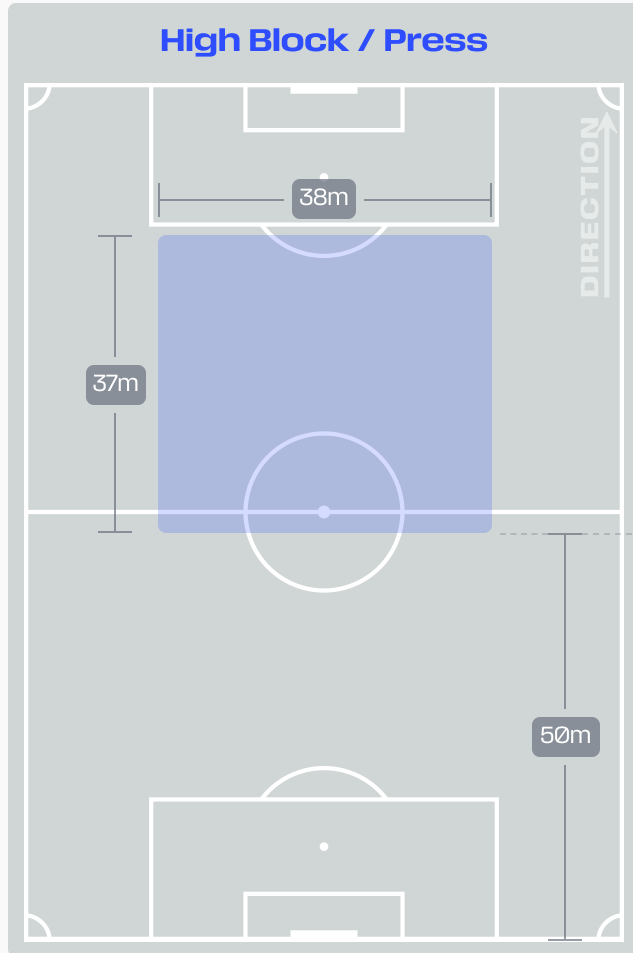

Defensive Line Height & Team Length

Defensive Line Height & Team Length

Defensive Pressure

Germany

Côte d'Ivoire

293	Total Pressures	316
59	Direct Pressures	57
1.7s	Avg Pressure Duration	1.46s
47	Forced Turnovers	43
13.7s	Ball Recovery Time	19.38s
106	Pushing on into Pressing	165
233	Pushing on	276
46	Pressing Direction Inside	53
158	Pressing Direction Outside	161