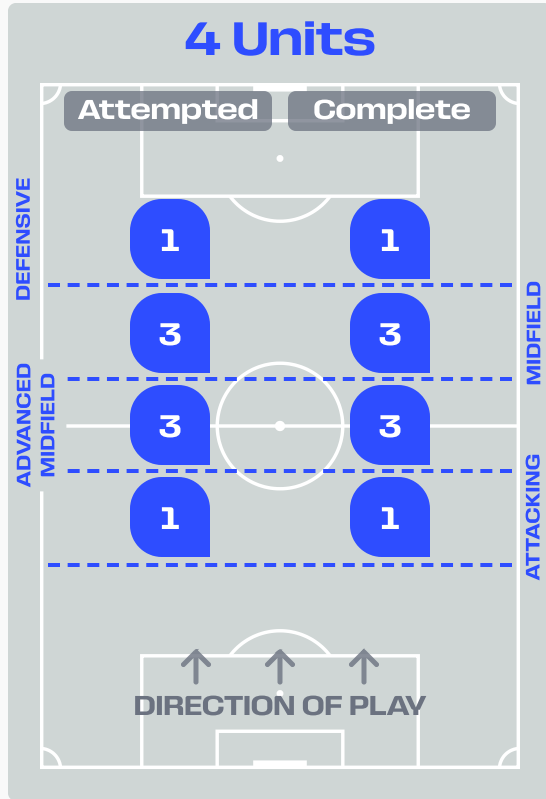

Line Breaks

Côte d'Ivoire

Attempted Line Breaks

130

Attempted Line Breaks	8
Inside Shape	3
Outside Shape	5