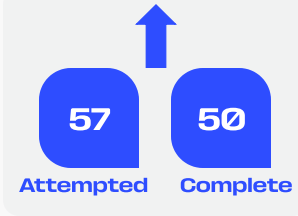

In Possession Line Height & Team Length

Line Breaks

Germany

Attempted Line Breaks

159

Attempted Line Breaks	6
Inside Shape	4
Outside Shape	2

Attempted Line Breaks	103
Inside Shape	48
Outside Shape	55

Attempted Line Breaks	50
Inside Shape	27
Outside Shape	23