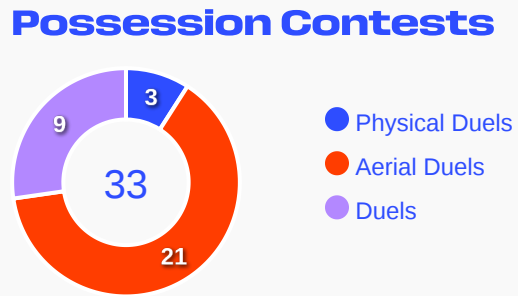

Defensive Actions

43

Forced Turnovers

57

Possession Regained

8

Interceptions

41

Tackles

3.28

Possession Actions / Defensive Action

Most Possession Regains

14

Yahia FOFANA
GOALKEEPER

#	Player	Total Possession Regains
1	Yahia FOFANA	14
3	Ghislain KONAN	5
5	Wilfried SINGO	3
7	Odilon KOSSOUNOU	5
8	Franck KESSIE	2
9	Ange-Yoan BONNY	2
11	Yan DIOMANDE	3
15	Amad DIALLO	2
18	Ibrahim SANGARE	7
20	Emmanuel AGBADOU	5
26	Christ Inao OULAI	5
6	Seko FOFANA	3
10	Simon ADINGRA	0
17	Guela DOUE	0
19	Nicolas PEPE	0
22	Evann GUESSAND	1