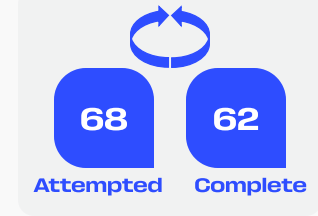

In Possession Line Height & Team Length

Line Breaks

Germany

Attempted Line Breaks

159

Attempted Line Breaks	6
Inside Shape	4
Outside Shape	2

Attempted Line Breaks	103
Inside Shape	48
Outside Shape	55

Attempted Line Breaks	50
Inside Shape	27
Outside Shape	23

Line Breaks

Côte d'Ivoire

Attempted Line Breaks

130

Attempted Line Breaks	8
Inside Shape	3
Outside Shape	5

Attempted Line Breaks	91
Inside Shape	51
Outside Shape	40

Attempted Line Breaks	31
Inside Shape	13
Outside Shape	18