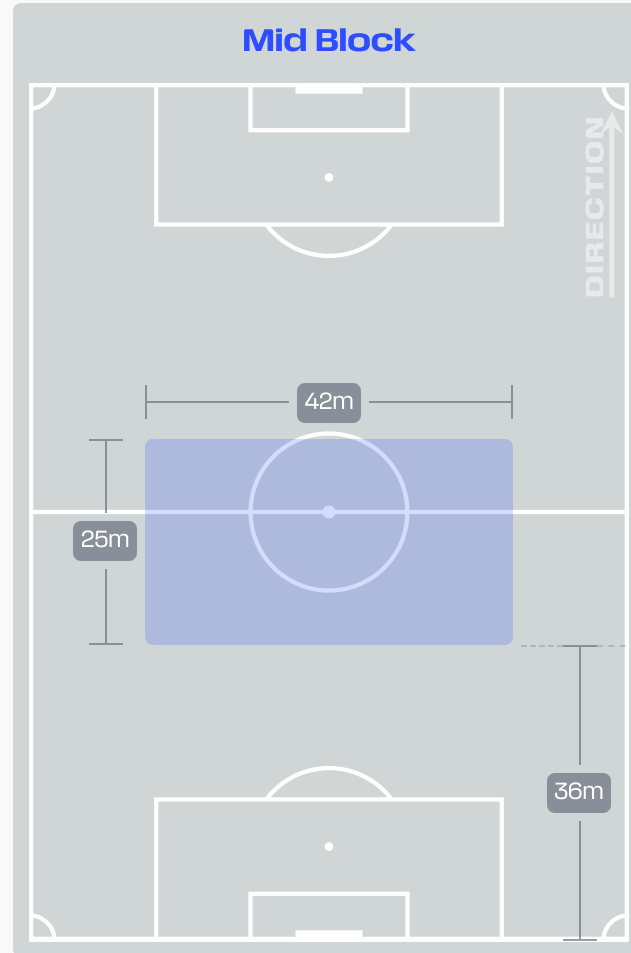

Defensive Line Height & Team Length

Defensive Line Height & Team Length

Defensive Pressure

Germany

Côte d'Ivoire

293	Total Pressures	316
59	Direct Pressures	57
1.7s	Avg Pressure Duration	1.46s
47	Forced Turnovers	43
13.7s	Ball Recovery Time	19.38s
106	Pushing on into Pressing	165
233	Pushing on	276
46	Pressing Direction Inside	53
158	Pressing Direction Outside	161