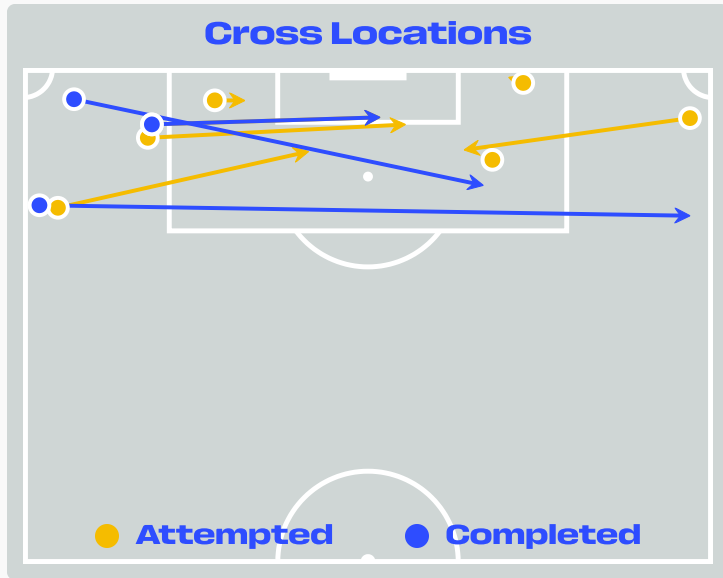

Crosses (Open Play)