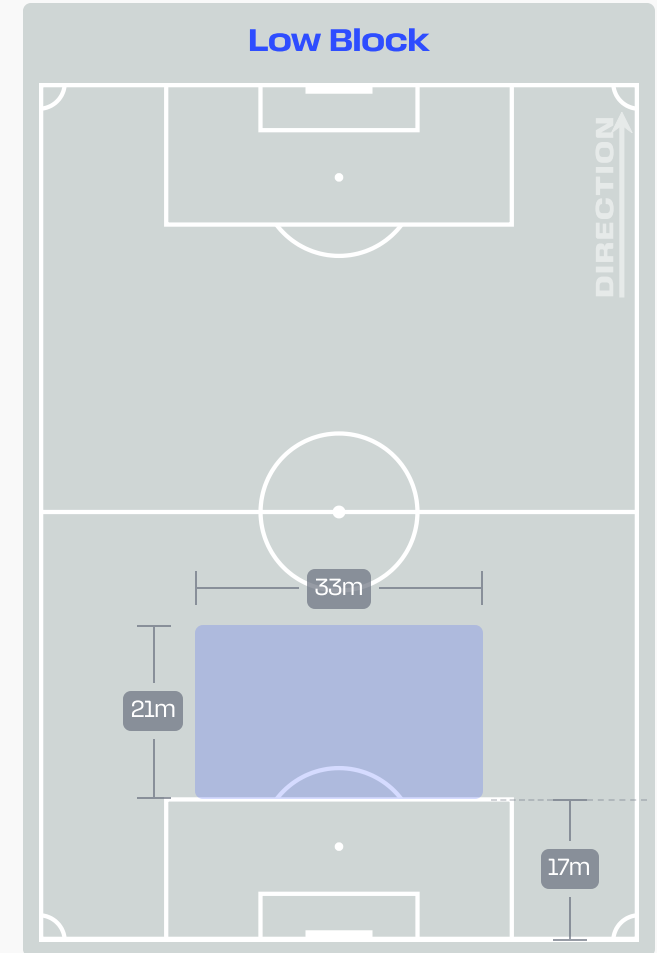

Defensive Line Height & Team Length

Defensive Line Height & Team Length

Defensive Pressure

Germany

Côte d'Ivoire

293	Total Pressures	316
59	Direct Pressures	57
1.7s	Avg Pressure Duration	1.46s
47	Forced Turnovers	43
13.7s	Ball Recovery Time	19.38s
106	Pushing on into Pressing	165
233	Pushing on	276
46	Pressing Direction Inside	53
158	Pressing Direction Outside	161