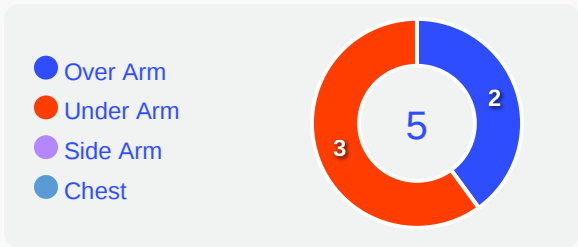

Goalkeeping Distribution