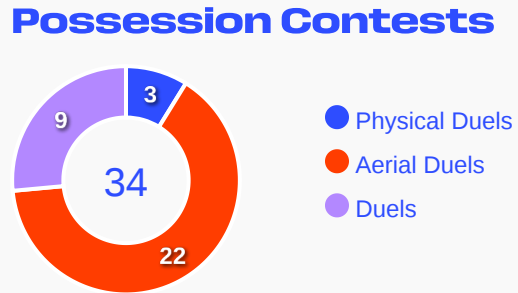

12

Interceptions

49

Tackles

4.45

Possession Actions / Defensive Action

Most Possession Regains

14