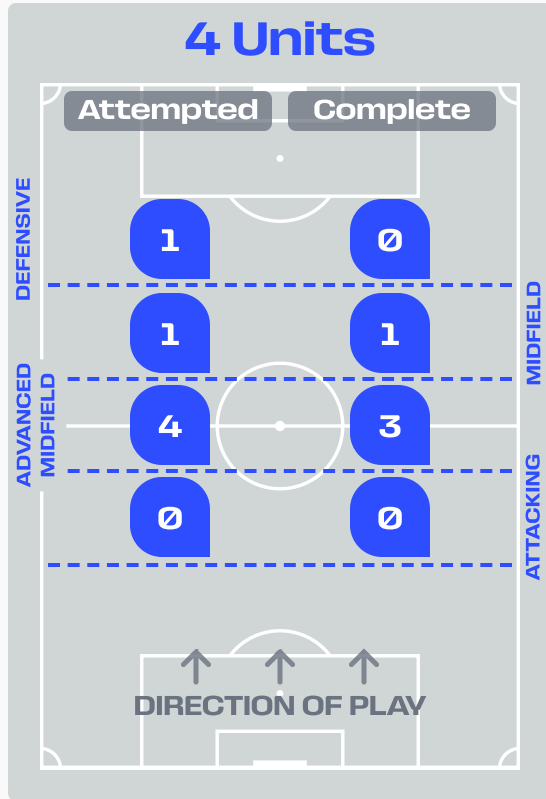

In Possession Line Height & Team Length

Line Breaks

Germany

Attempted Line Breaks

159

Attempted Line Breaks	6
Inside Shape	4
Outside Shape	2

Attempted Line Breaks	103
Inside Shape	48
Outside Shape	55

Attempted Line Breaks	50
Inside Shape	27
Outside Shape	23