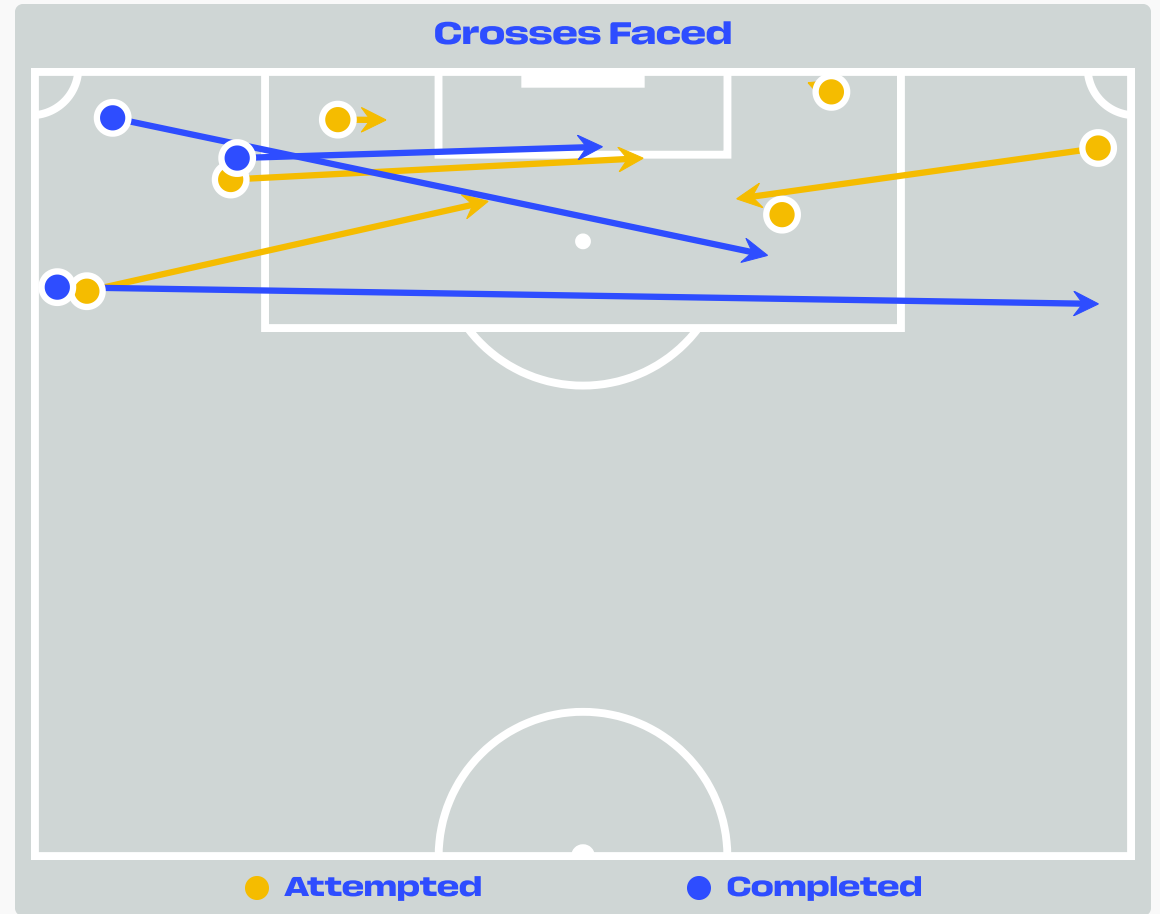

Goal Prevention

16
Total Attempts on Goal Faced

71
Save %

Total Attempts on Goal Faced	Total Goal Interventions	Save & Retain	Deflect & Retain	Save & Deflect	Save Attempt	No Save Attempt
16	3	1	2	2	2	9

Aerial Control