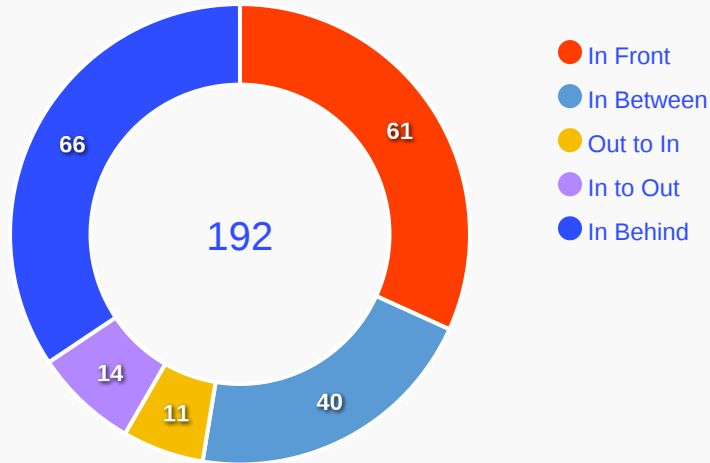

Movement Types by Phase

Final Third Phase

Progression Phase

Build Up Phase

All Movement Types

- In Front
- In Between
- Out to In
- In to Out
- In Behind

Top Ranked Players

Type	Player	Movements
In Front	26 Christ Inao OULAI	23
In Between	26 Christ Inao OULAI	12
Out to In	15 Amad DIALLO	6
In to Out	8 Franck KESSIE	4
In Behind	15 Amad DIALLO	15