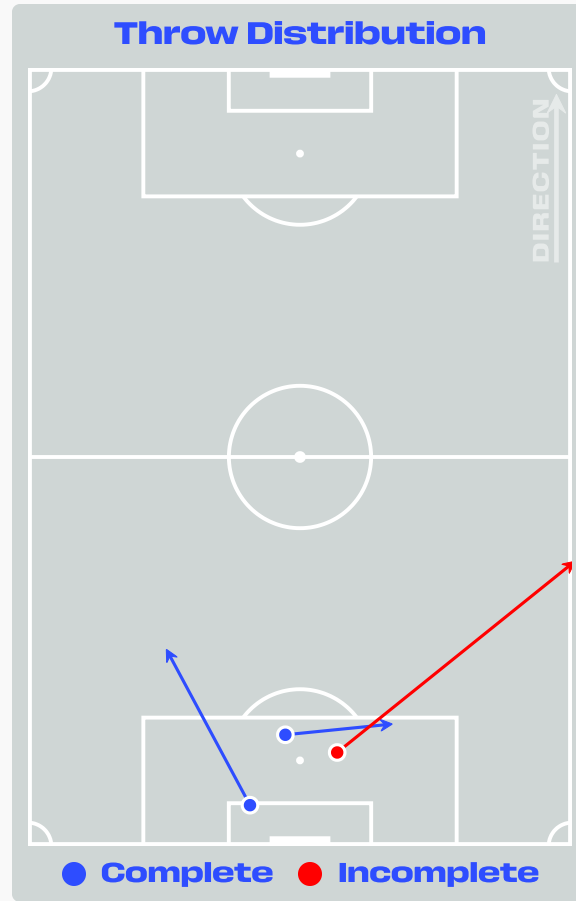

Goalkeeping Distribution