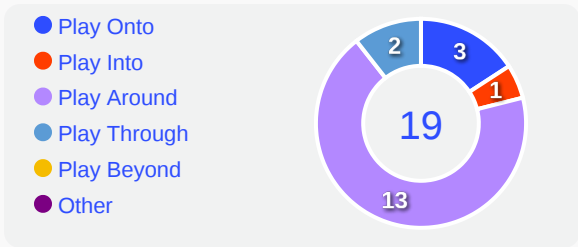

Goalkeeping Distribution