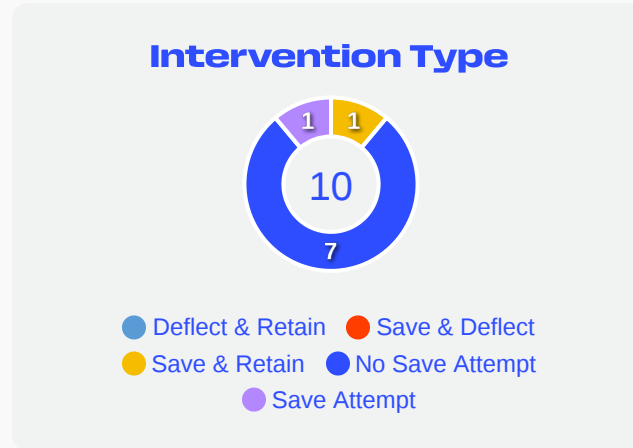

Goalkeeping Distribution

Goal Prevention

9
Total Attempts on Goal Faced

50
Save %

Total Attempts on Goal Faced	Total Goal Interventions	Save & Retain	Deflect & Retain	Save & Deflect	Save Attempt	No Save Attempt
9	1	1	0	0	1	7

Goal Prevention

16
Total Attempts on Goal Faced

71
Save %

Total Attempts on Goal Faced	Total Goal Interventions	Save & Retain	Deflect & Retain	Save & Deflect	Save Attempt	No Save Attempt
16	3	1	2	2	2	9

Aerial Control