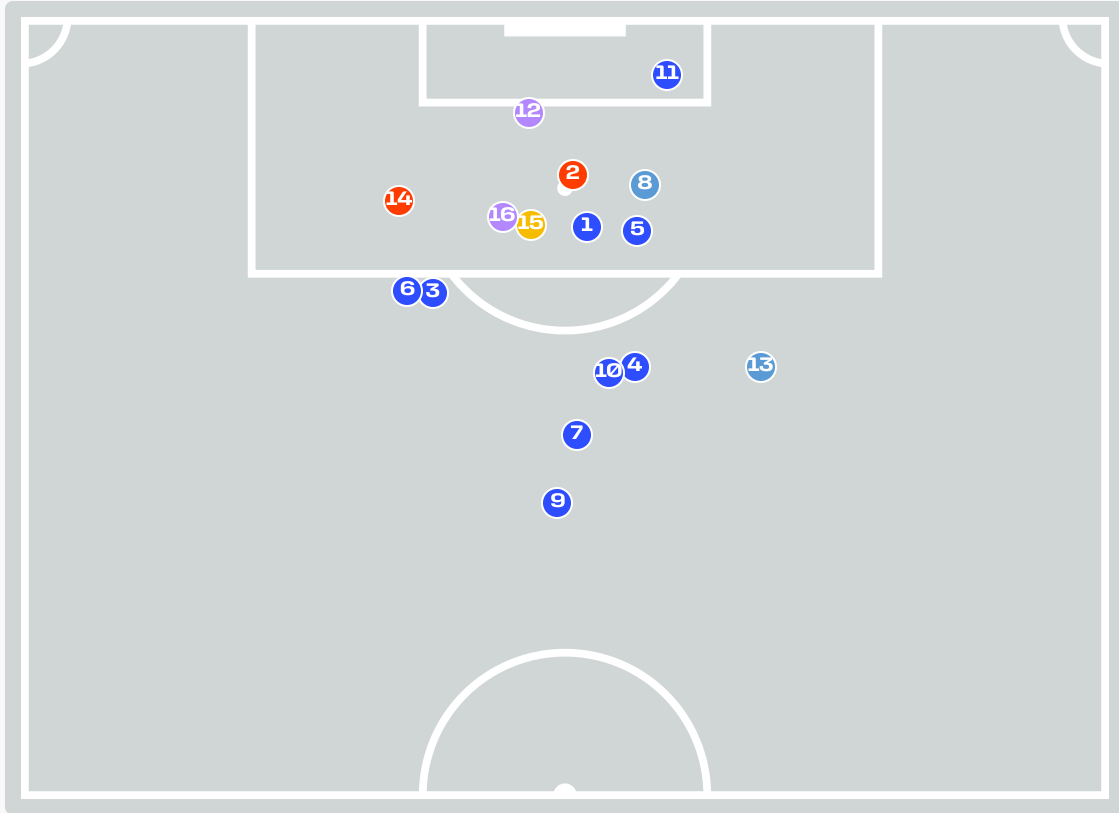

Goal Prevention