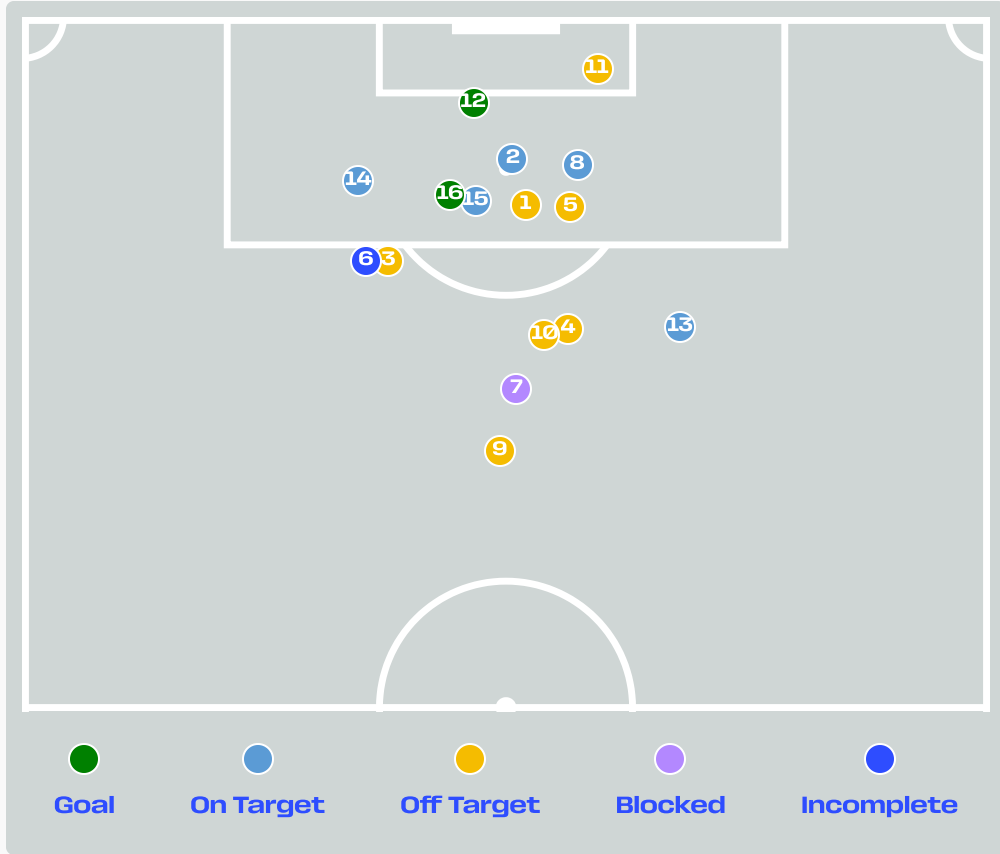

Attempts at Goal

Key	Outcome	Shots
●	Goals	2
●	On Target	5
●	Off Target	7
●	Blocked	1
●	Incomplete	1