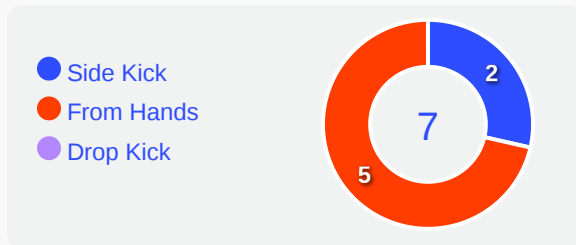

Goalkeeping Distribution