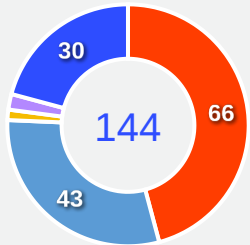

Movement to Receive

Movement Types by Phase

Final Third Phase

Progression Phase

Build Up Phase

All Movement Types

- In Front
- In Between
- Out to In
- In to Out
- In Behind

Top Ranked Players

Type	Player	Movements
In Front	5 Aleksandar PAVLOVIC	18
In Between	18 Nathaniel BROWN	17
Out to In	4 Jonathan TAH	1
In to Out	7 Kai HAVERTZ	3
In Behind	7 Kai HAVERTZ	25

Movement Types Pitch Third

Movement to Receive