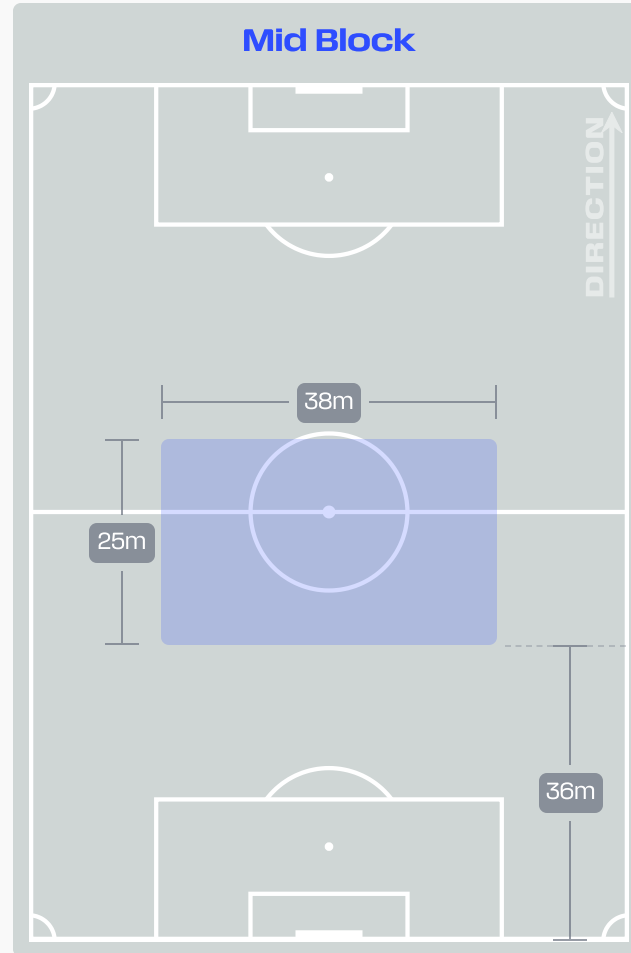

Defensive Line Height & Team Length

Defensive Line Height & Team Length

Defensive Pressure

Germany

Côte d'Ivoire

293	Total Pressures	316
59	Direct Pressures	57
1.7s	Avg Pressure Duration	1.46s
47	Forced Turnovers	43
13.7s	Ball Recovery Time	19.38s
106	Pushing on into Pressing	165
233	Pushing on	276
46	Pressing Direction Inside	53
158	Pressing Direction Outside	161