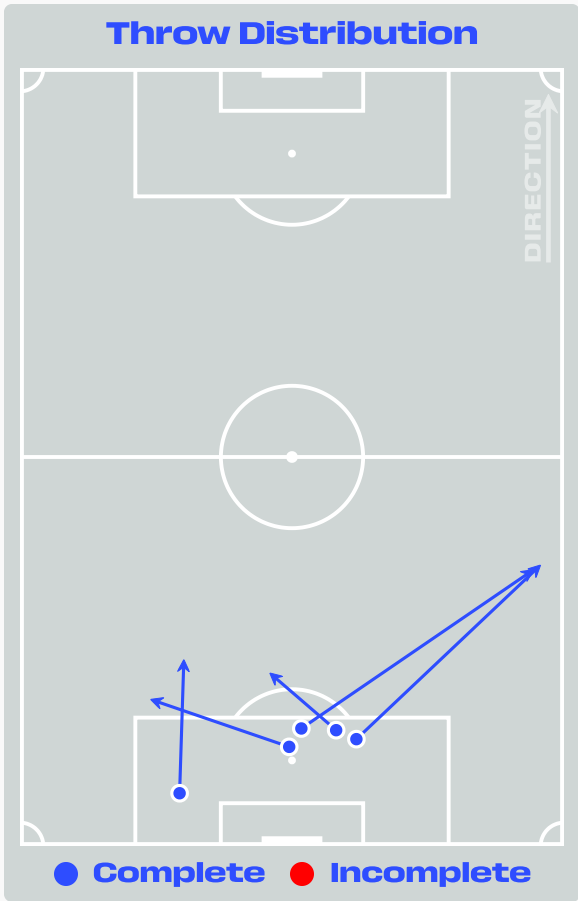

Goalkeeping Distribution