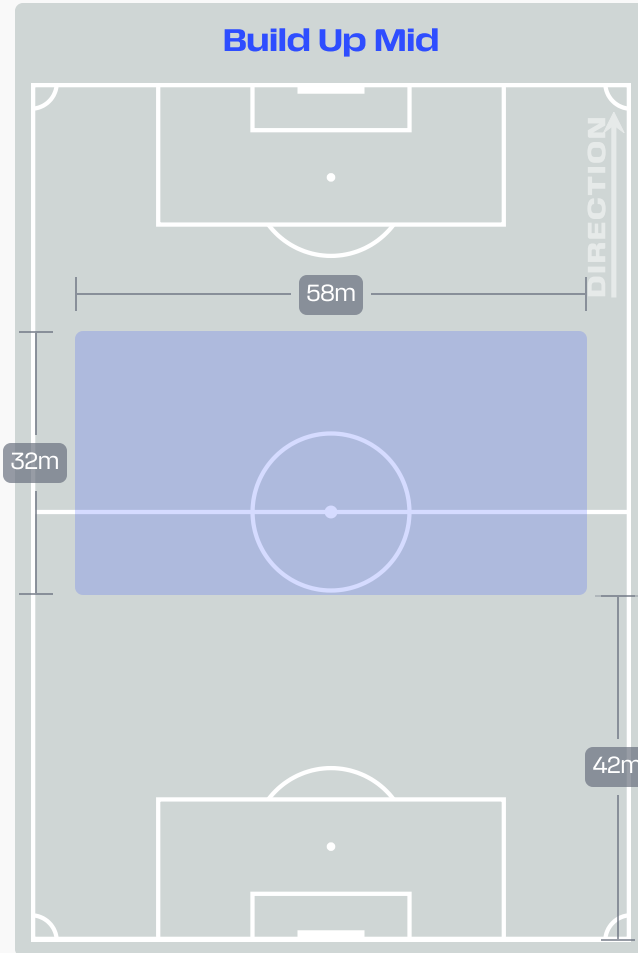

Germany

Phases of Play

Côte d'Ivoire

IN POSSESSION

OUT OF POSSESSION

IN POSSESSION

Germany v Côte d'Ivoire

In Possession Line Height & Team Length

In Possession Line Height & Team Length

Line Breaks

Germany

Attempted Line Breaks

159

Attempted Line Breaks	6
Inside Shape	4
Outside Shape	2

Attempted Line Breaks	103
Inside Shape	48
Outside Shape	55

Attempted Line Breaks	50
Inside Shape	27
Outside Shape	23