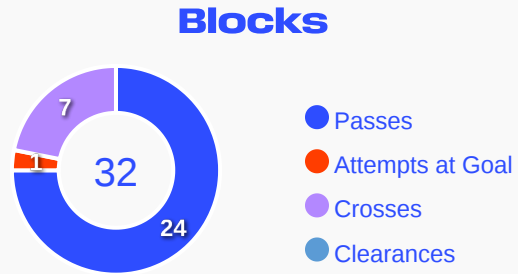

Defensive Actions

43

Forced Turnovers

57

Possession Regained

8

Interceptions

41

Tackles

3.28

Possession Actions / Defensive Action

Most Possession Regains

14

Yahia FOFANA
GOALKEEPER

#	Player	Total Possession Regains
1	Yahia FOFANA	14
3	Ghislain KONAN	5
5	Wilfried SINGO	3
7	Odilon KOSSOUNOU	5
8	Franck KESSIE	2
9	Ange-Yoan BONNY	2
11	Yan DIOMANDE	3
15	Amad DIALLO	2
18	Ibrahim SANGARE	7
20	Emmanuel AGBADOU	5
26	Christ Inao OULAI	5
6	Seko FOFANA	3
10	Simon ADINGRA	0
17	Guela DOUE	0
19	Nicolas PEPE	0
22	Evann GUESSAND	1