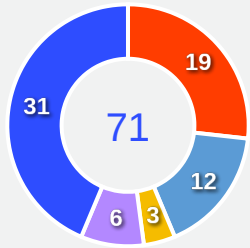

Movement to Receive

Movement Types by Phase

Final Third Phase

Progression Phase

Build Up Phase

All Movement Types

- In Front
- In Between
- Out to In
- In to Out
- In Behind

Top Ranked Players

Type	Player	Movements
In Front	5 Aleksandar PAVLOVIC	18
In Between	18 Nathaniel BROWN	17
Out to In	4 Jonathan TAH	1
In to Out	7 Kai HAVERTZ	3
In Behind	7 Kai HAVERTZ	25

Movement Types Pitch Third

Movement to Receive

Movement Types by Phase

Final Third Phase

Progression Phase

Build Up Phase

All Movement Types

- In Front
- In Between
- Out to In
- In to Out
- In Behind

Top Ranked Players

Type	Player	Movements
In Front	26 Christ Inao OULAI	23
In Between	26 Christ Inao OULAI	12
Out to In	15 Amad DIALLO	6
In to Out	8 Franck KESSIE	4
In Behind	15 Amad DIALLO	15