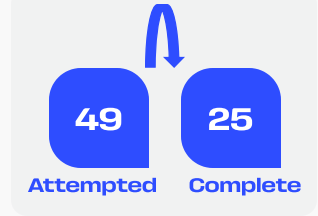

In Possession Line Height & Team Length

Line Breaks

Germany

Attempted Line Breaks

159

Attempted Line Breaks	6
Inside Shape	4
Outside Shape	2

Attempted Line Breaks	103
Inside Shape	48
Outside Shape	55

Attempted Line Breaks	50
Inside Shape	27
Outside Shape	23

Line Breaks

Côte d'Ivoire

Attempted Line Breaks

130

Attempted Line Breaks	8
Inside Shape	3
Outside Shape	5

Attempted Line Breaks	91
Inside Shape	51
Outside Shape	40

Attempted Line Breaks	31
Inside Shape	13
Outside Shape	18