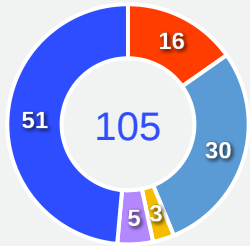

109

Offers Made in Final Third

Offers Made Inside Shape

Offers Made Outside Shape

117

Offers Made in Middle Third

37

Offers Made in Defensive Third

#	Player	Offers Made	Offers Received	% Made & Received
1	Yahia FOFANA	6	5	83.3%
3	Ghislain KONAN	17	11	64.7%
5	Wilfried SINGO	11	4	36.4%
7	Odilon KOSSOUNOU	4	0	0%
8	Franck KESSIE	36	8	22.2%
9	Ange-Yoan BONNY	13	2	15.4%
11	Yan DIOMANDE	29	13	44.8%
15	Amad DIALLO	44	12	27.3%
18	Ibrahim SANGARE	4	2	50%
20	Emmanuel AGBADOU	7	4	57.1%
26	Christ Inao OULAI	45	22	48.9%
6	Seko FOFANA	8	2	25%
10	Simon ADINGRA	25	8	32%
17	Guela DOUE	3	1	33.3%
19	Nicolas PEPE	8	2	25%
22	Evann GUESSAND	3	0	0%

Movement to Receive

Movement Types by Phase

Final Third Phase

Progression Phase

Build Up Phase

All Movement Types

- In Front
- In Between
- Out to In
- In to Out
- In Behind

Top Ranked Players