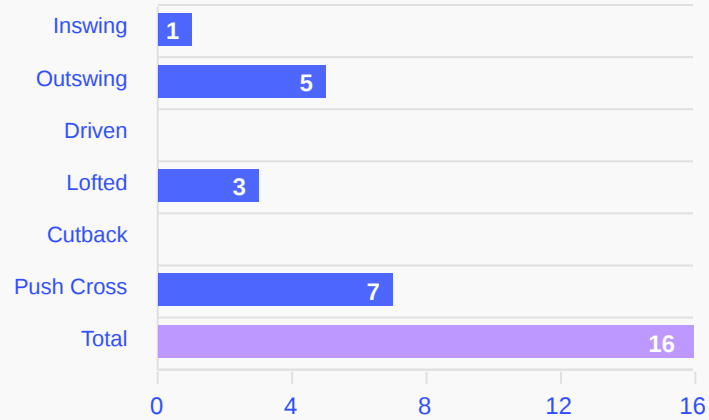

Attempts at Goal

Key	Outcome	Shots
●	Goals	2
●	On Target	5
●	Off Target	7
●	Blocked	1
●	Incomplete	1

Attempts at Goal

Time	Player	Outcome	Body Part	Delivery Type
0	7 Kai HAVERTZ	Off Target	Left Foot	Pass
9	7 Kai HAVERTZ	On Target - Saved	Head	Pass
17	10 Jamal MUSIALA	Off Target	Right Foot	Pass
20	23 Felix NMECHA	Deflected Off Target - Defensive Event	Right Foot	Pass
40	17 Florian WIRTZ	Deflected Off Target - Defensive Event	Right Foot	Pass
41	10 Jamal MUSIALA	Incomplete - Defensive Event	Left Foot	Loose Ball
46	23 Felix NMECHA	Incomplete - Blocked	Right Foot	Loose Ball
51	17 Florian WIRTZ	On Target - Saved	Right Foot	Ball Progression
56	2 Antonio RUEDIGER	Off Target	Right Foot	Pass
60	9 Jamie LEWELING	Off Target	Left Foot	Pass
62	7 Kai HAVERTZ	Off Target	Head	Corner
67	26 Deniz UNDAV	On Target - Goal	Left Foot	Cross
85	26 Deniz UNDAV	On Target - Saved	Right Foot	Pass
88	18 Nathaniel BROWN	On Target - Saved	Left Foot	Pass
90	20 Nadiem AMIRI	On Target - Saved	Right Foot	Pass
93	26 Deniz UNDAV	On Target - Goal	Left Foot	Pass

Attempts at Goal

Key	Outcome	Shots
●	Goals	1
●	On Target	1
●	Off Target	2
●	Blocked	4
●	Incomplete	1

Attempts at Goal

Time	Player	Outcome	Body Part	Delivery Type
11	5 Wilfried SINGO	Incomplete - Blocked	Right Foot	Loose Ball
29	15 Amad DIALLO	Incomplete - Blocked	Left Foot	Cross
29	8 Franck KESSIE	On Target - Goal	Right Foot	Loose Ball
37	9 Ange-Yoan BONNY	On Target - Saved	Right Foot	Pass
45	3 Ghislain KONAN	Incomplete - Blocked	Left Foot	Pass
49	8 Franck KESSIE	Incomplete - Defensive Event	Right Foot	Pass
50	26 Christ Inao OULAI	Off Target	Right Foot	Pass
55	11 Yan DIOMANDE	Off Target	Right Foot	Loose Ball
83	6 Seko FOFANA	Incomplete - Blocked	Right Foot	Pass

Crosses (Open Play)

Delivery Type

Attempted

16

Completed

3

Most Crosses Attempted

3