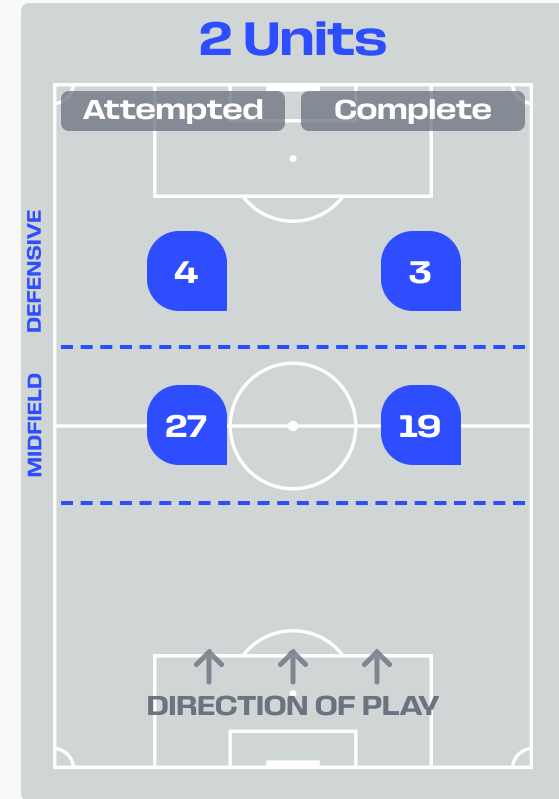

Line Breaks

Côte d'Ivoire

Attempted Line Breaks

130

Attempted Line Breaks	8
Inside Shape	3
Outside Shape	5

Attempted Line Breaks	91
Inside Shape	51
Outside Shape	40

Attempted Line Breaks	31
Inside Shape	13
Outside Shape	18