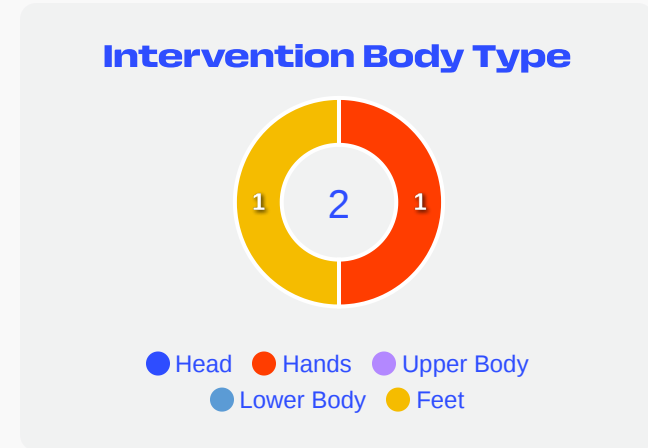

Goalkeeping Distribution

Goal Prevention

9
Total Attempts on Goal Faced

50
Save %

Total Attempts on Goal Faced	Total Goal Interventions	Save & Retain	Deflect & Retain	Save & Deflect	Save Attempt	No Save Attempt
9	1	1	0	0	1	7

Goal Prevention

16
Total Attempts on Goal Faced

71
Save %

Total Attempts on Goal Faced	Total Goal Interventions	Save & Retain	Deflect & Retain	Save & Deflect	Save Attempt	No Save Attempt
16	3	1	2	2	2	9

Aerial Control