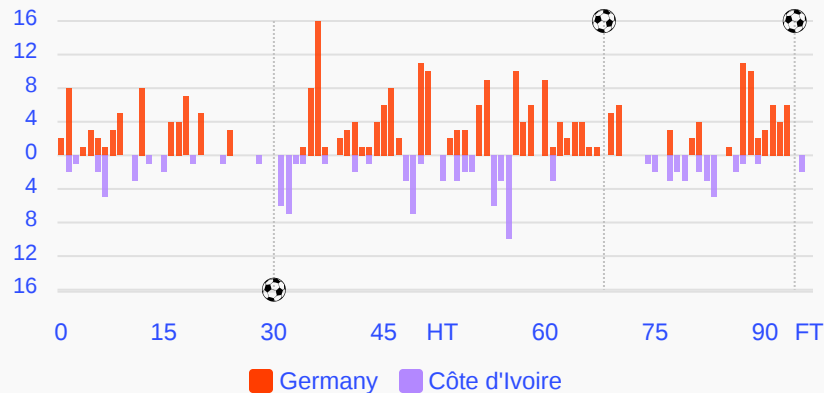

SUBSTITUTES

- Mohamed KONE GK 16
- Alban LAFONT GK 23
- Ousmane DIOMANDE DF 2
- Jean Michael SERI MF 4
- ↑ 75' Seko FOFANA MF 6
- ↑ 75' Simon ADINGRA FW 10
- Elye WAHI FW 12
- Christopher OPERI DF 13
- Oumar DIAKITE FW 14
- ↑ 81' Guela DOUE DF 17
- ↑ 85' Nicolas PEPE FW 19
- Evan NDICKA DF 21
- ↑ 75' Evann GUESSAND FW 22
- Bazoumana TOURE FW 24
- Parfait GUIAGON MF 25

Distribution in the Final Third