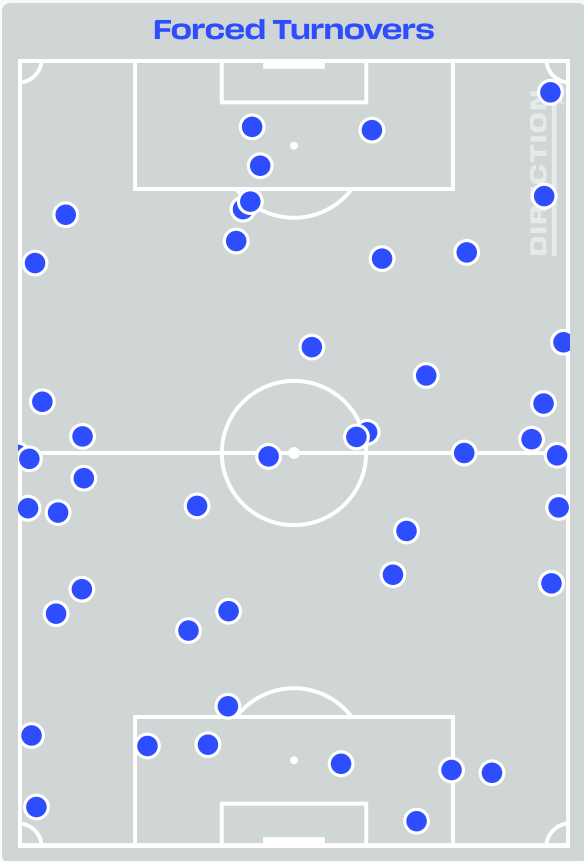

12

Interceptions

49

Tackles

4.45

Possession Actions / Defensive Action

Most Possession Regains

14

Felix NMECHA
DEFENSIVE MIDFIELD CENTRE RIGHT

#	Player	Total Possession Regains
1	Manuel NEUER	5
4	Jonathan TAH	7
5	Aleksandar PAVLOVIC	1
6	Joshua KIMMICH	9
7	Kai HAVERTZ	0
10	Jamal MUSIALA	2
15	Nico SCHLOTTERBECK	4
17	Florian WIRTZ	3
18	Nathaniel BROWN	6
19	Leroy SANE	0
23	Felix NMECHA	14
2	Antonio RUEDIGER	2
8	Leon GORETZKA	1
9	Jamie LEWELING	0
20	Nadiem AMIRI	0
26	Deniz UNDAV	0