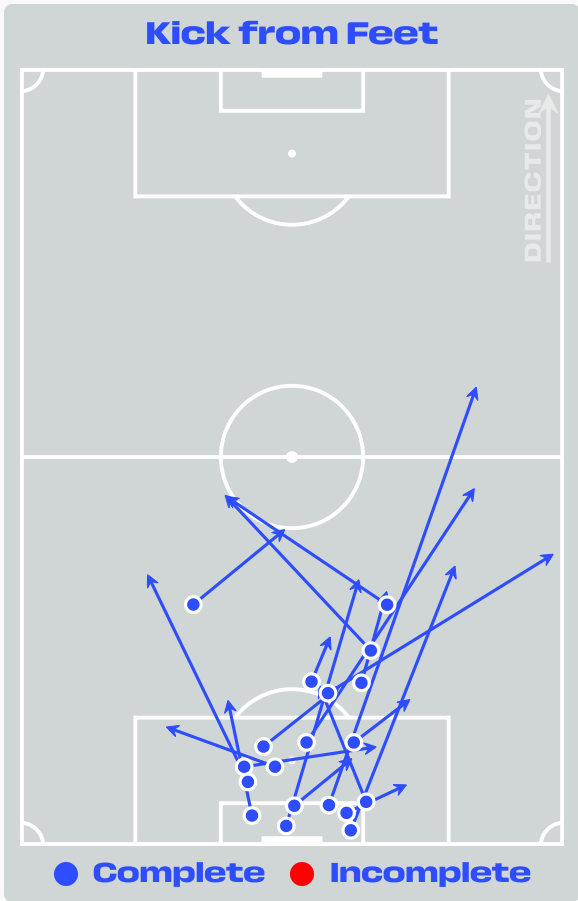

Goalkeeping Distribution