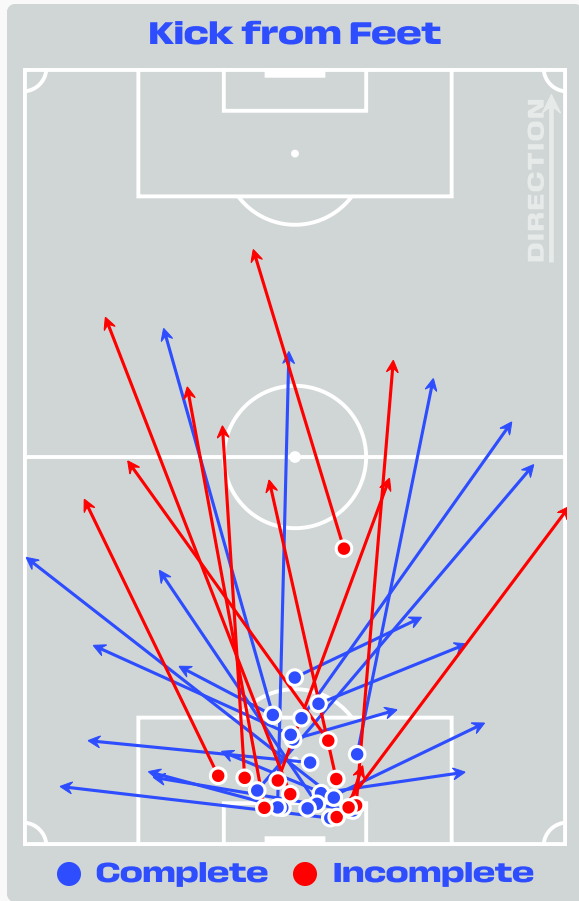

Goalkeeping Distribution