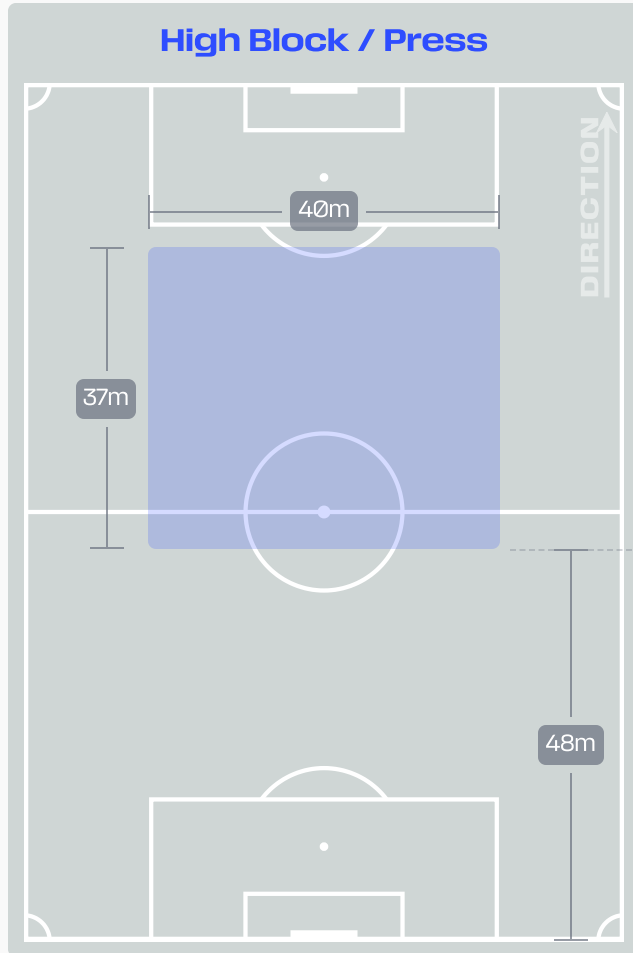

Defensive Line Height & Team Length

Defensive Line Height & Team Length

Defensive Pressure

Germany

Côte d'Ivoire

293	Total Pressures	316
59	Direct Pressures	57
1.7s	Avg Pressure Duration	1.46s
47	Forced Turnovers	43
13.7s	Ball Recovery Time	19.38s
106	Pushing on into Pressing	165
233	Pushing on	276
46	Pressing Direction Inside	53
158	Pressing Direction Outside	161