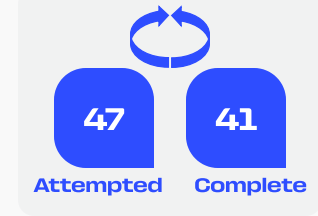

In Possession Line Height & Team Length

Line Breaks

Germany

Attempted Line Breaks

159

Attempted Line Breaks	6
Inside Shape	4
Outside Shape	2

Attempted Line Breaks	103
Inside Shape	48
Outside Shape	55

Attempted Line Breaks	50
Inside Shape	27
Outside Shape	23

Line Breaks

Côte d'Ivoire

Attempted Line Breaks

130

Attempted Line Breaks	8
Inside Shape	3
Outside Shape	5

Attempted Line Breaks	91
Inside Shape	51
Outside Shape	40

Attempted Line Breaks	31
Inside Shape	13
Outside Shape	18