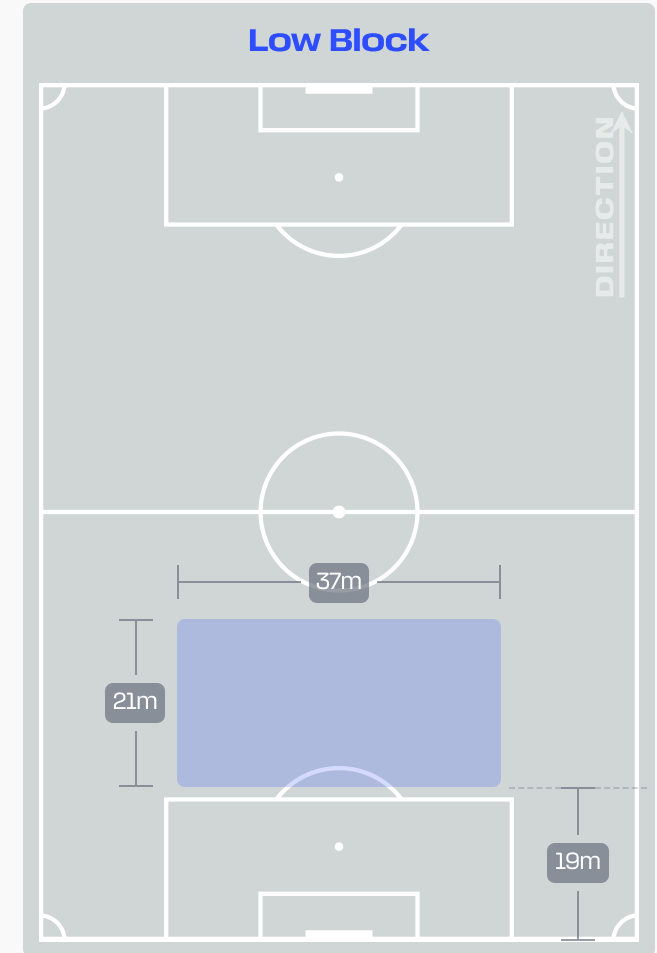

Defensive Line Height & Team Length

Defensive Line Height & Team Length

Defensive Pressure

Germany

Côte d'Ivoire

293	Total Pressures	316
59	Direct Pressures	57
1.7s	Avg Pressure Duration	1.46s
47	Forced Turnovers	43
13.7s	Ball Recovery Time	19.38s
106	Pushing on into Pressing	165
233	Pushing on	276
46	Pressing Direction Inside	53
158	Pressing Direction Outside	161