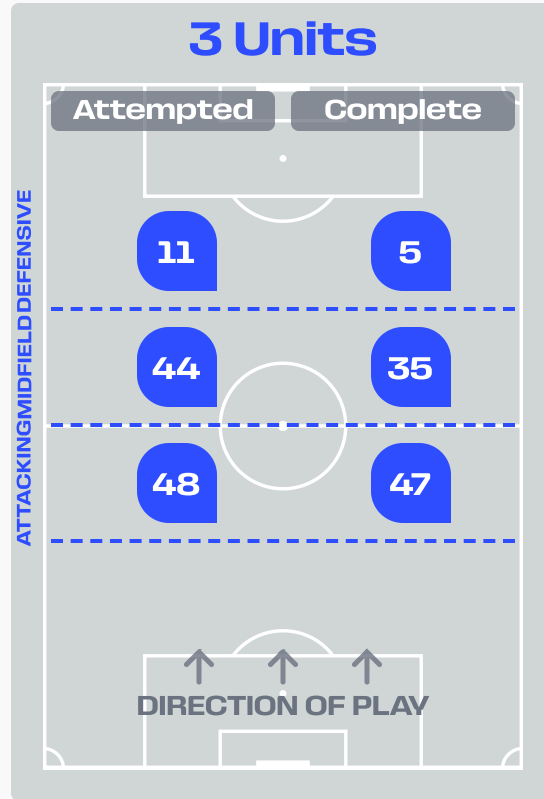

In Possession Line Height & Team Length

Line Breaks

Germany

Attempted Line Breaks

159

Attempted Line Breaks	6
Inside Shape	4
Outside Shape	2

Attempted Line Breaks	103
Inside Shape	48
Outside Shape	55

Attempted Line Breaks	50
Inside Shape	27
Outside Shape	23