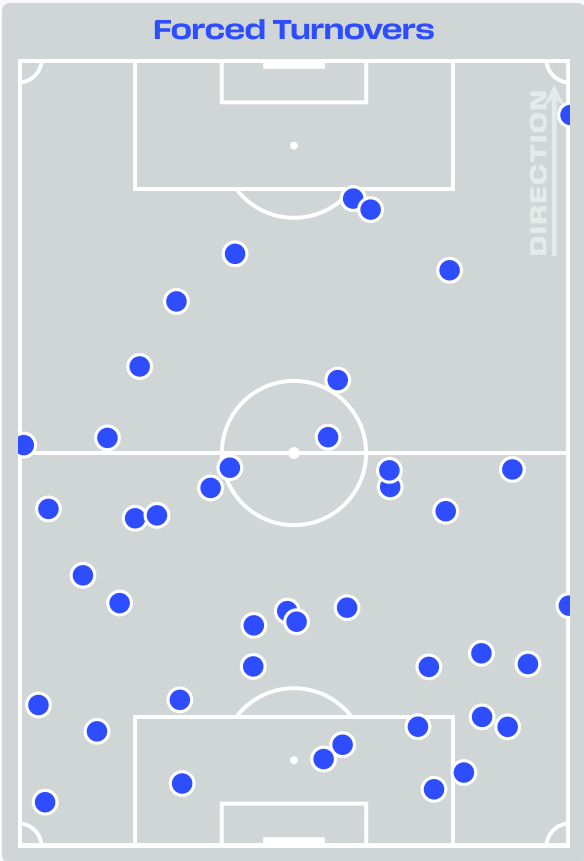

Felix NMECHA
DEFENSIVE MIDFIELD CENTRE RIGHT

#	Player	Total Possession Regains
1	Manuel NEUER	5
4	Jonathan TAH	7
5	Aleksandar PAVLOVIC	1
6	Joshua KIMMICH	9
7	Kai HAVERTZ	0
10	Jamal MUSIALA	2
15	Nico SCHLOTTERBECK	4
17	Florian WIRTZ	3
18	Nathaniel BROWN	6
19	Leroy SANE	0
23	Felix NMECHA	14
2	Antonio RUEDIGER	2
8	Leon GORETZKA	1
9	Jamie LEWELING	0
20	Nadiem AMIRI	0
26	Deniz UNDAV	0

Defensive Actions

43

Forced Turnovers

57

Possession Regained

8

Interceptions

41

Tackles

3.28

Possession Actions / Defensive Action

Most Possession Regains

14

Yahia FOFANA
GOALKEEPER

#	Player	Total Possession Regains
1	Yahia FOFANA	14
3	Ghislain KONAN	5
5	Wilfried SINGO	3
7	Odilon KOSSOUNOU	5
8	Franck KESSIE	2
9	Ange-Yoan BONNY	2
11	Yan DIOMANDE	3
15	Amad DIALLO	2
18	Ibrahim SANGARE	7
20	Emmanuel AGBADOU	5
26	Christ Inao OULAI	5
6	Seko FOFANA	3
10	Simon ADINGRA	0
17	Guela DOUE	0
19	Nicolas PEPE	0
22	Evann GUESSAND	1