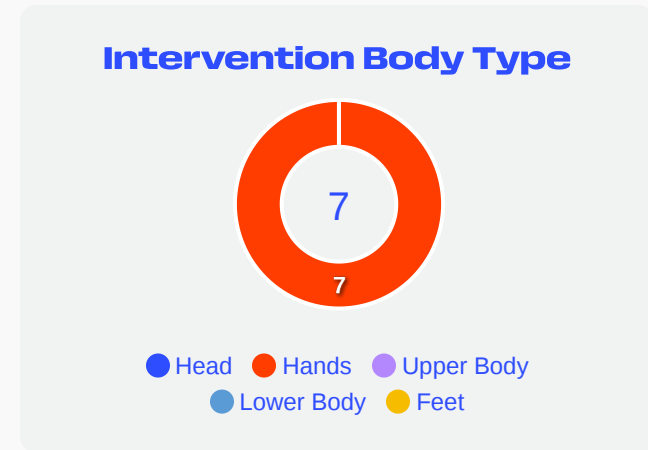

Goalkeeping Distribution

Goal Prevention

9
Total Attempts on Goal Faced

50
Save %

Total Attempts on Goal Faced	Total Goal Interventions	Save & Retain	Deflect & Retain	Save & Deflect	Save Attempt	No Save Attempt
9	1	1	0	0	1	7

Goal Prevention

16
Total Attempts on Goal Faced

71
Save %

Total Attempts on Goal Faced	Total Goal Interventions	Save & Retain	Deflect & Retain	Save & Deflect	Save Attempt	No Save Attempt
16	3	1	2	2	2	9

Aerial Control