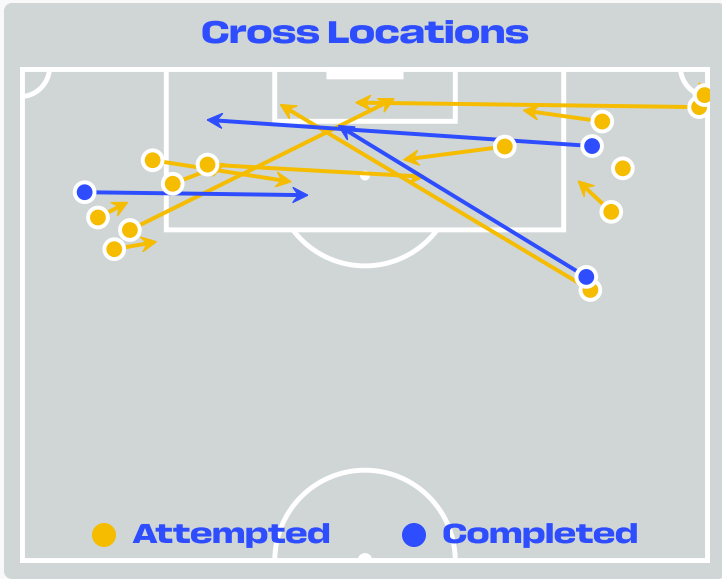

Attempts at Goal

Key	Outcome	Shots
●	Goals	2
●	On Target	5
●	Off Target	7
●	Blocked	1
●	Incomplete	1

Attempts at Goal

Time	Player	Outcome	Body Part	Delivery Type
0	7 Kai HAVERTZ	Off Target	Left Foot	Pass
9	7 Kai HAVERTZ	On Target - Saved	Head	Pass
17	10 Jamal MUSIALA	Off Target	Right Foot	Pass
20	23 Felix NMECHA	Deflected Off Target - Defensive Event	Right Foot	Pass
40	17 Florian WIRTZ	Deflected Off Target - Defensive Event	Right Foot	Pass
41	10 Jamal MUSIALA	Incomplete - Defensive Event	Left Foot	Loose Ball
46	23 Felix NMECHA	Incomplete - Blocked	Right Foot	Loose Ball
51	17 Florian WIRTZ	On Target - Saved	Right Foot	Ball Progression
56	2 Antonio RUEDIGER	Off Target	Right Foot	Pass
60	9 Jamie LEWELING	Off Target	Left Foot	Pass
62	7 Kai HAVERTZ	Off Target	Head	Corner
67	26 Deniz UNDAV	On Target - Goal	Left Foot	Cross
85	26 Deniz UNDAV	On Target - Saved	Right Foot	Pass
88	18 Nathaniel BROWN	On Target - Saved	Left Foot	Pass
90	20 Nadiem AMIRI	On Target - Saved	Right Foot	Pass
93	26 Deniz UNDAV	On Target - Goal	Left Foot	Pass

Attempts at Goal

Key	Outcome	Shots
●	Goals	1
●	On Target	1
●	Off Target	2
●	Blocked	4
●	Incomplete	1

Attempts at Goal

Time	Player	Outcome	Body Part	Delivery Type
11	5 Wilfried SINGO	Incomplete - Blocked	Right Foot	Loose Ball
29	15 Amad DIALLO	Incomplete - Blocked	Left Foot	Cross
29	8 Franck KESSIE	On Target - Goal	Right Foot	Loose Ball
37	9 Ange-Yoan BONNY	On Target - Saved	Right Foot	Pass
45	3 Ghislain KONAN	Incomplete - Blocked	Left Foot	Pass
49	8 Franck KESSIE	Incomplete - Defensive Event	Right Foot	Pass
50	26 Christ Inao OULAI	Off Target	Right Foot	Pass
55	11 Yan DIOMANDE	Off Target	Right Foot	Loose Ball
83	6 Seko FOFANA	Incomplete - Blocked	Right Foot	Pass

Crosses (Open Play)

Delivery Type

Attempted

16

Completed

3

Most Crosses Attempted

3