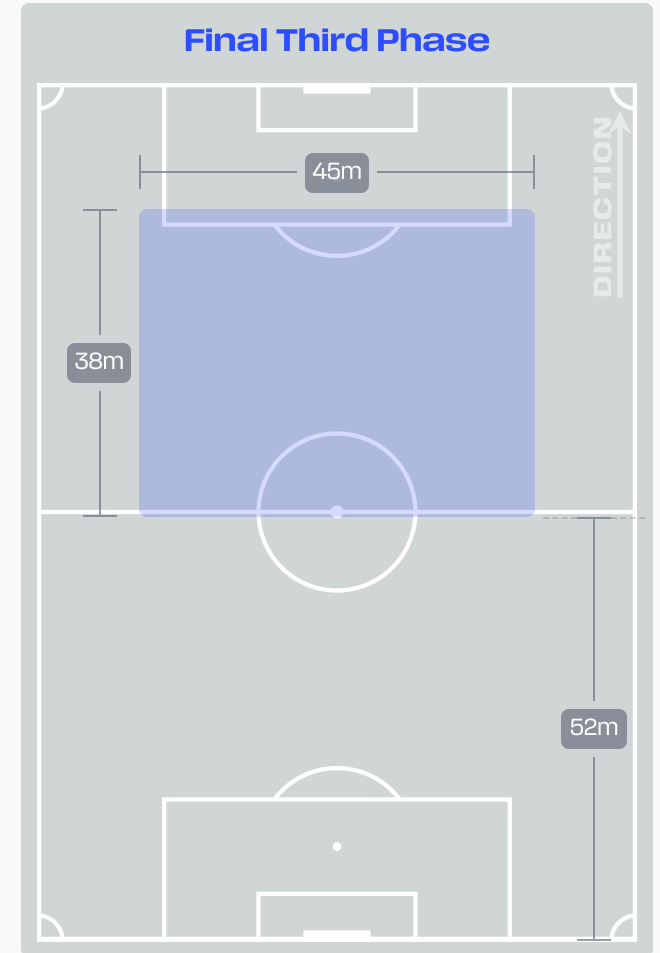

Germany

Phases of Play

Côte d'Ivoire

IN POSSESSION

OUT OF POSSESSION

IN POSSESSION

Germany v Côte d'Ivoire

In Possession Line Height & Team Length

In Possession Line Height & Team Length

Line Breaks

Germany

Attempted Line Breaks

159

Attempted Line Breaks	6
Inside Shape	4
Outside Shape	2

Attempted Line Breaks	103
Inside Shape	48
Outside Shape	55

Attempted Line Breaks	50
Inside Shape	27
Outside Shape	23