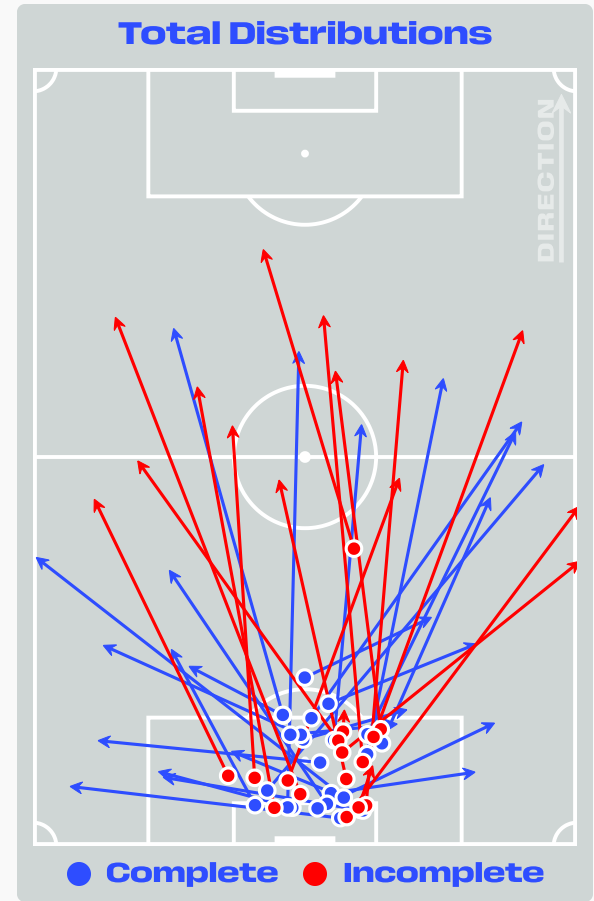

Goalkeeping Distribution