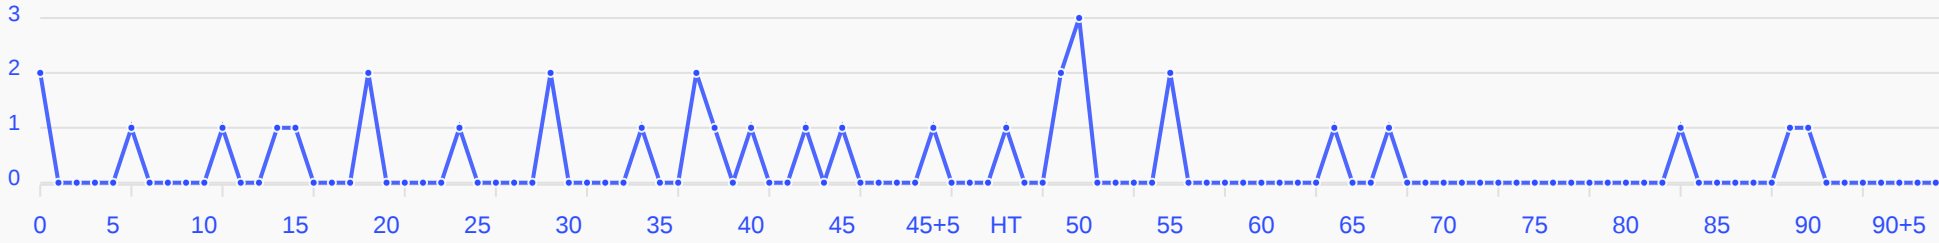

Goalkeeping Involvement

Germany

Germany GK Involvement Timeline