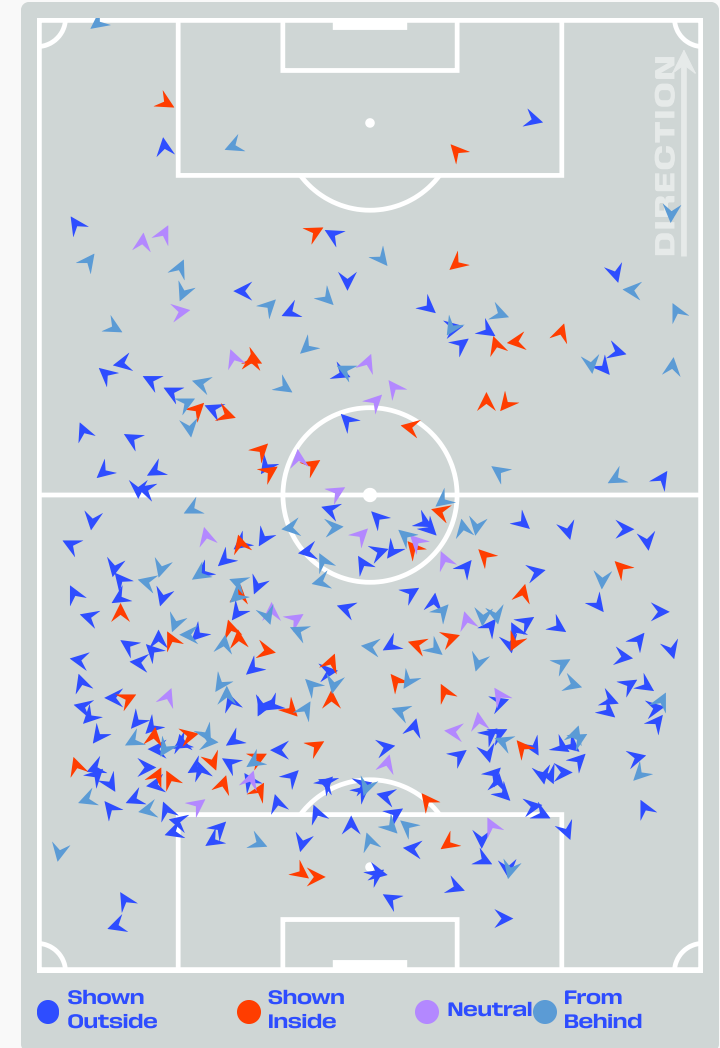

Defensive Line Height & Team Length

Defensive Line Height & Team Length

Defensive Pressure

Germany

Côte d'Ivoire

293	Total Pressures	316
59	Direct Pressures	57
1.7s	Avg Pressure Duration	1.46s
47	Forced Turnovers	43
13.7s	Ball Recovery Time	19.38s
106	Pushing on into Pressing	165
233	Pushing on	276
46	Pressing Direction Inside	53
158	Pressing Direction Outside	161