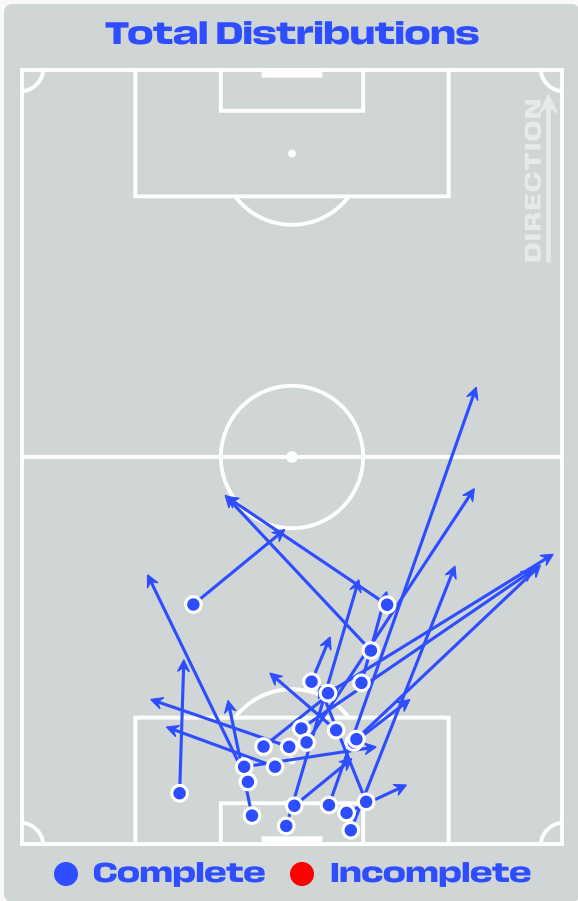

Goalkeeping Distribution