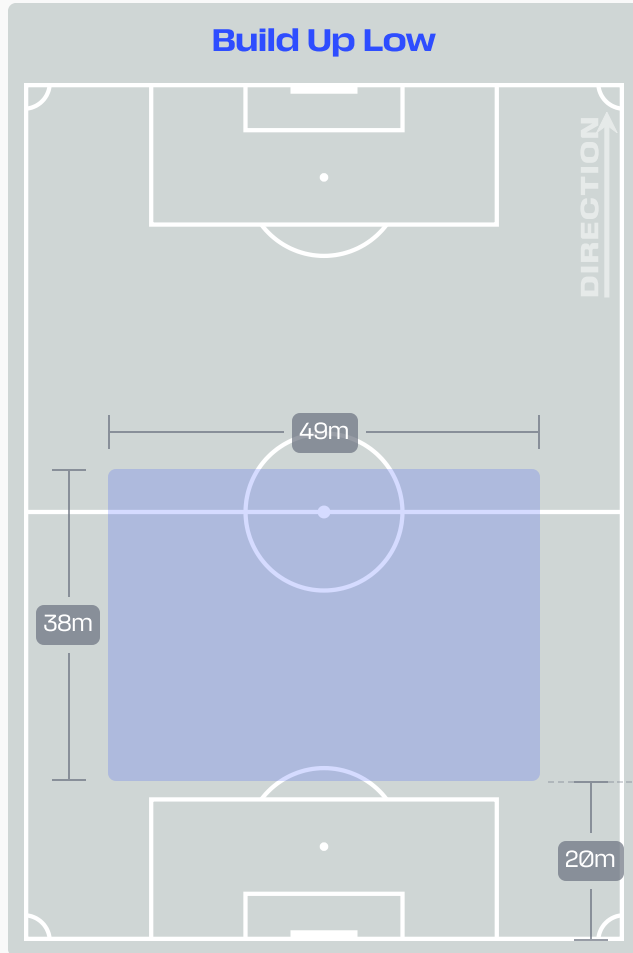

In Possession Line Height & Team Length

Line Breaks

Germany

Attempted Line Breaks

159

Attempted Line Breaks	6
Inside Shape	4
Outside Shape	2

Attempted Line Breaks	103
Inside Shape	48
Outside Shape	55

Attempted Line Breaks	50
Inside Shape	27
Outside Shape	23