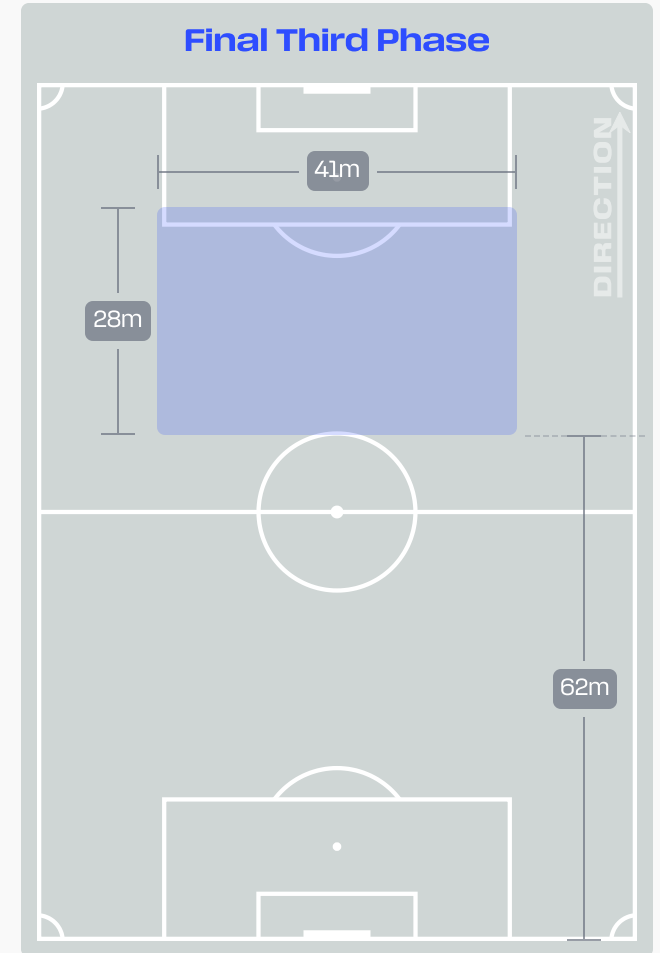

Germany

Phases of Play

Côte d'Ivoire

IN POSSESSION

OUT OF POSSESSION

IN POSSESSION

Germany v Côte d'Ivoire

In Possession Line Height & Team Length

In Possession Line Height & Team Length

Line Breaks

Germany

Attempted Line Breaks

159

Attempted Line Breaks	6
Inside Shape	4
Outside Shape	2

Attempted Line Breaks	103
Inside Shape	48
Outside Shape	55

Attempted Line Breaks	50
Inside Shape	27
Outside Shape	23