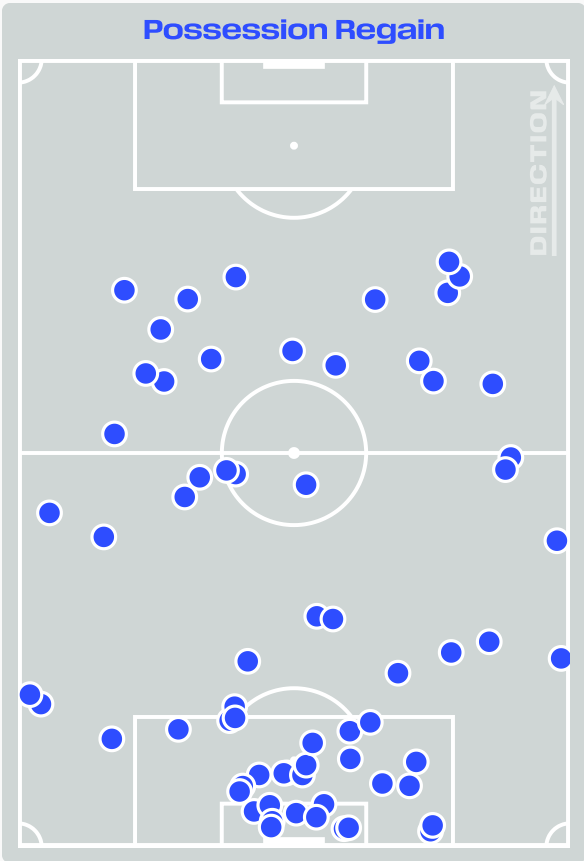

Felix NMECHA
DEFENSIVE MIDFIELD CENTRE RIGHT

#	Player	Total Possession Regains
1	Manuel NEUER	5
4	Jonathan TAH	7
5	Aleksandar PAVLOVIC	1
6	Joshua KIMMICH	9
7	Kai HAVERTZ	0
10	Jamal MUSIALA	2
15	Nico SCHLOTTERBECK	4
17	Florian WIRTZ	3
18	Nathaniel BROWN	6
19	Leroy SANE	0
23	Felix NMECHA	14
2	Antonio RUEDIGER	2
8	Leon GORETZKA	1
9	Jamie LEWELING	0
20	Nadiem AMIRI	0
26	Deniz UNDAV	0

Defensive Actions

43

Forced Turnovers

57

Possession Regained

8

Interceptions

41

Tackles

3.28

Possession Actions / Defensive Action

Most Possession Regains

14

Yahia FOFANA
GOALKEEPER

#	Player	Total Possession Regains
1	Yahia FOFANA	14
3	Ghislain KONAN	5
5	Wilfried SINGO	3
7	Odilon KOSSOUNOU	5
8	Franck KESSIE	2
9	Ange-Yoan BONNY	2
11	Yan DIOMANDE	3
15	Amad DIALLO	2
18	Ibrahim SANGARE	7
20	Emmanuel AGBADOU	5
26	Christ Inao OULAI	5
6	Seko FOFANA	3
10	Simon ADINGRA	0
17	Guela DOUE	0
19	Nicolas PEPE	0
22	Evann GUESSAND	1