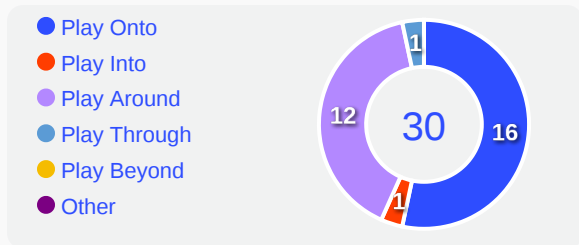

Goalkeeping Distribution