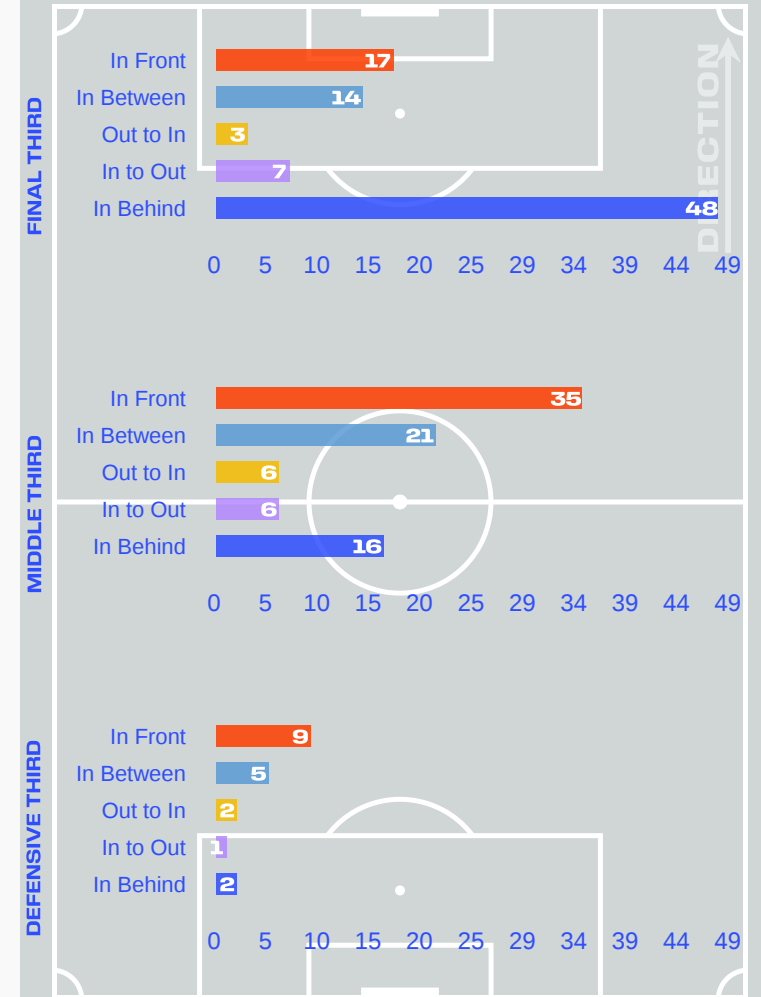

Movement Types Pitch Third