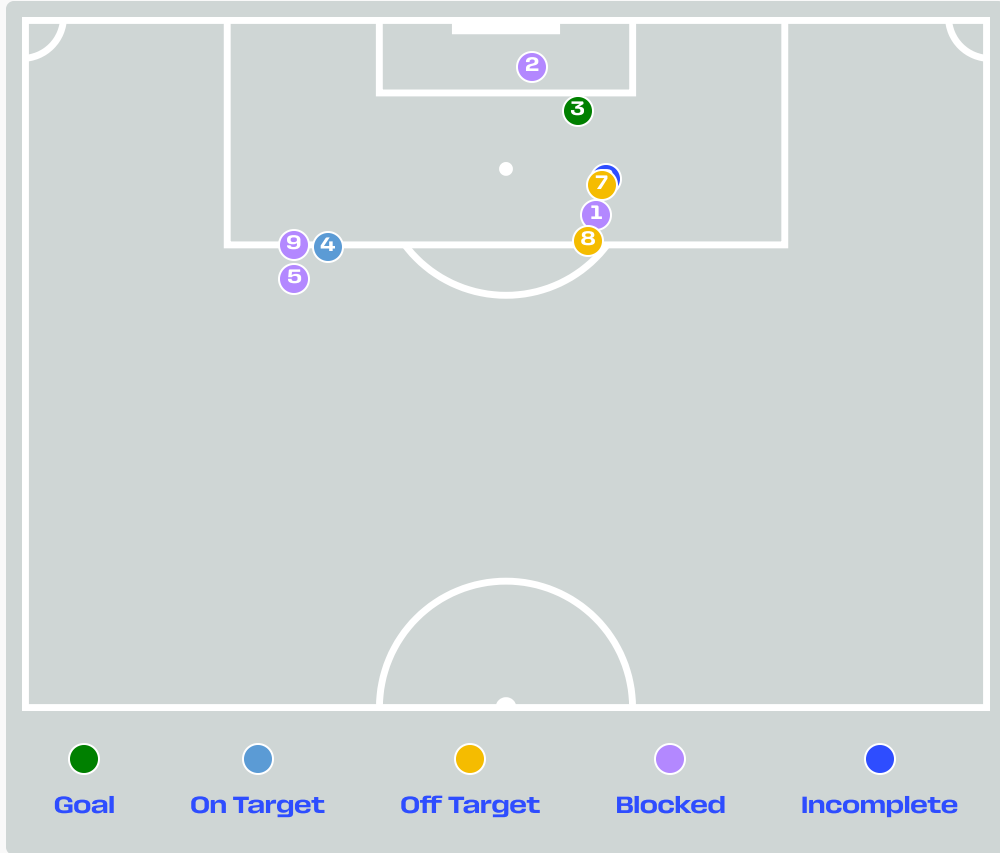

Attempts at Goal

Key	Outcome	Shots
●	Goals	2
●	On Target	5
●	Off Target	7
●	Blocked	1
●	Incomplete	1

Attempts at Goal

Time	Player	Outcome	Body Part	Delivery Type
0	7 Kai HAVERTZ	Off Target	Left Foot	Pass
9	7 Kai HAVERTZ	On Target - Saved	Head	Pass
17	10 Jamal MUSIALA	Off Target	Right Foot	Pass
20	23 Felix NMECHA	Deflected Off Target - Defensive Event	Right Foot	Pass
40	17 Florian WIRTZ	Deflected Off Target - Defensive Event	Right Foot	Pass
41	10 Jamal MUSIALA	Incomplete - Defensive Event	Left Foot	Loose Ball
46	23 Felix NMECHA	Incomplete - Blocked	Right Foot	Loose Ball
51	17 Florian WIRTZ	On Target - Saved	Right Foot	Ball Progression
56	2 Antonio RUEDIGER	Off Target	Right Foot	Pass
60	9 Jamie LEWELING	Off Target	Left Foot	Pass
62	7 Kai HAVERTZ	Off Target	Head	Corner
67	26 Deniz UNDAV	On Target - Goal	Left Foot	Cross
85	26 Deniz UNDAV	On Target - Saved	Right Foot	Pass
88	18 Nathaniel BROWN	On Target - Saved	Left Foot	Pass
90	20 Nadiem AMIRI	On Target - Saved	Right Foot	Pass
93	26 Deniz UNDAV	On Target - Goal	Left Foot	Pass

Attempts at Goal

Key	Outcome	Shots
●	Goals	1
●	On Target	1
●	Off Target	2
●	Blocked	4
●	Incomplete	1

Attempts at Goal

Time	Player	Outcome	Body Part	Delivery Type
11	5 Wilfried SINGO	Incomplete - Blocked	Right Foot	Loose Ball
29	15 Amad DIALLO	Incomplete - Blocked	Left Foot	Cross
29	8 Franck KESSIE	On Target - Goal	Right Foot	Loose Ball
37	9 Ange-Yoan BONNY	On Target - Saved	Right Foot	Pass
45	3 Ghislain KONAN	Incomplete - Blocked	Left Foot	Pass
49	8 Franck KESSIE	Incomplete - Defensive Event	Right Foot	Pass
50	26 Christ Inao OULAI	Off Target	Right Foot	Pass
55	11 Yan DIOMANDE	Off Target	Right Foot	Loose Ball
83	6 Seko FOFANA	Incomplete - Blocked	Right Foot	Pass