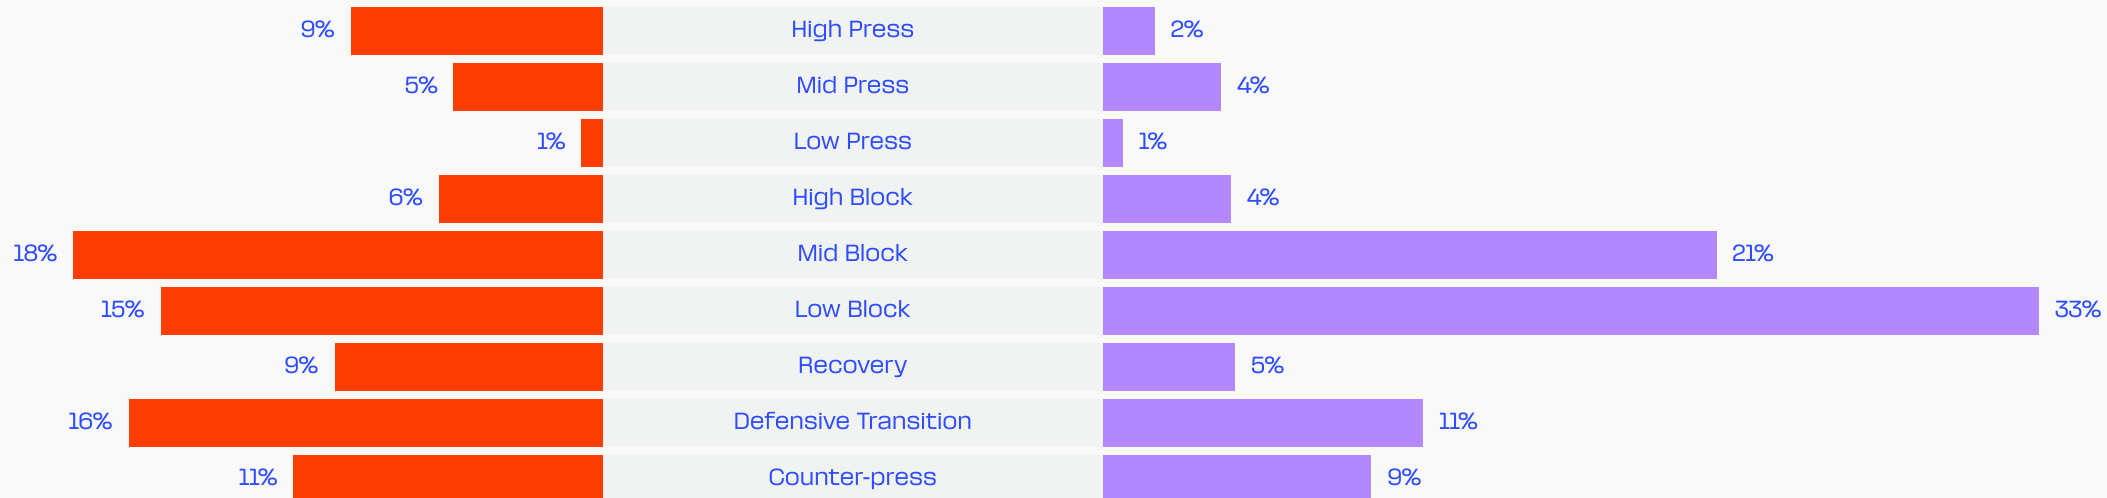

OUT OF POSSESSION