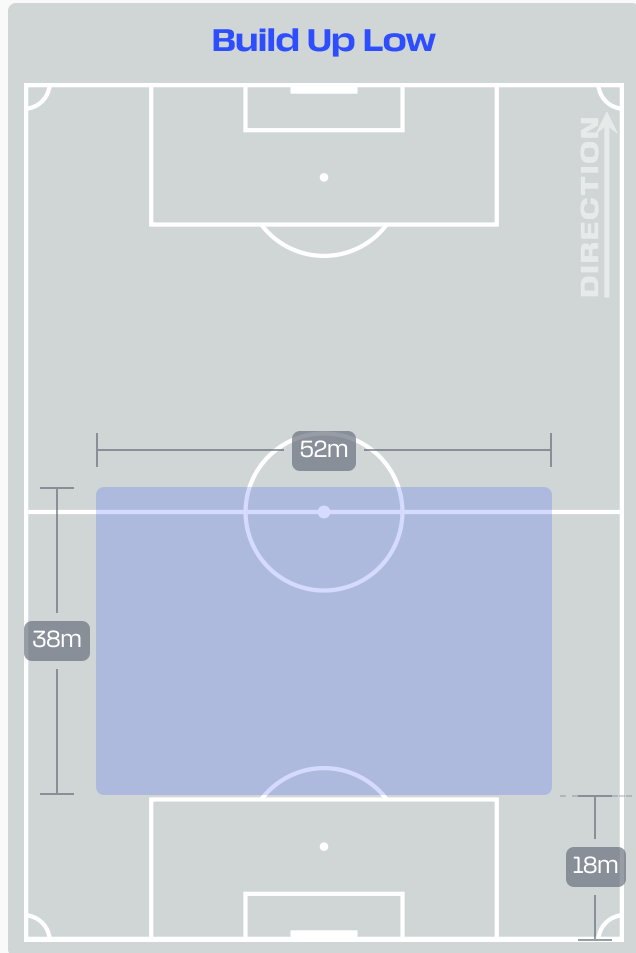

Germany

Phases of Play

Côte d'Ivoire

IN POSSESSION

OUT OF POSSESSION

IN POSSESSION

Germany v Côte d'Ivoire

In Possession Line Height & Team Length

In Possession Line Height & Team Length

Line Breaks

Germany

Attempted Line Breaks

159

Attempted Line Breaks	6
Inside Shape	4
Outside Shape	2

Attempted Line Breaks	103
Inside Shape	48
Outside Shape	55

Attempted Line Breaks	50
Inside Shape	27
Outside Shape	23