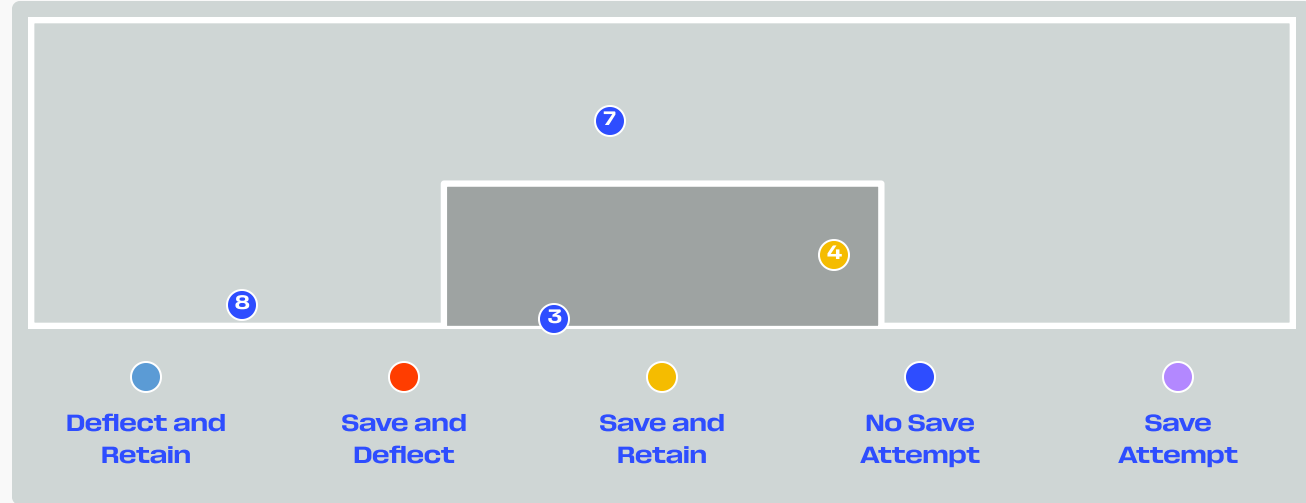

Goalkeeping Distribution

Goal Prevention

9
Total Attempts on Goal Faced

50
Save %

Total Attempts on Goal Faced	Total Goal Interventions	Save & Retain	Deflect & Retain	Save & Deflect	Save Attempt	No Save Attempt
9	1	1	0	0	1	7

Goal Prevention

16
Total Attempts on Goal Faced

71
Save %

Total Attempts on Goal Faced	Total Goal Interventions	Save & Retain	Deflect & Retain	Save & Deflect	Save Attempt	No Save Attempt
16	3	1	2	2	2	9

Aerial Control