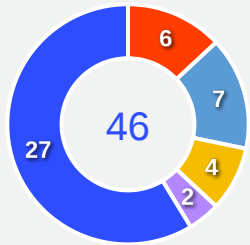

Movement to Receive

Movement Types by Phase

Final Third Phase

Progression Phase

Build Up Phase

All Movement Types

- In Front
- In Between
- Out to In
- In to Out
- In Behind

Top Ranked Players

Type	Player	Movements
In Front	5 Aleksandar PAVLOVIC	18
In Between	18 Nathaniel BROWN	17
Out to In	4 Jonathan TAH	1
In to Out	7 Kai HAVERTZ	3
In Behind	7 Kai HAVERTZ	25

Movement Types Pitch Third

Movement to Receive

Movement Types by Phase

Final Third Phase

Progression Phase

Build Up Phase

All Movement Types

- In Front
- In Between
- Out to In
- In to Out
- In Behind

Top Ranked Players

Type	Player	Movements
In Front	26 Christ Inao OULAI	23
In Between	26 Christ Inao OULAI	12
Out to In	15 Amad DIALLO	6
In to Out	8 Franck KESSIE	4
In Behind	15 Amad DIALLO	15