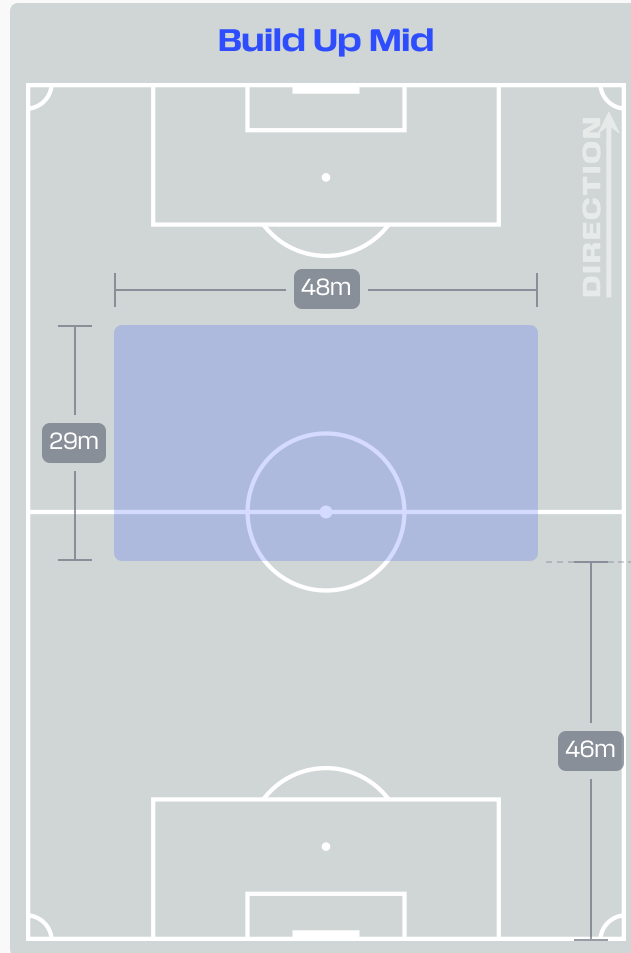

In Possession Line Height & Team Length

Line Breaks

Germany

Attempted Line Breaks

159

Attempted Line Breaks	6
Inside Shape	4
Outside Shape	2

Attempted Line Breaks	103
Inside Shape	48
Outside Shape	55

Attempted Line Breaks	50
Inside Shape	27
Outside Shape	23