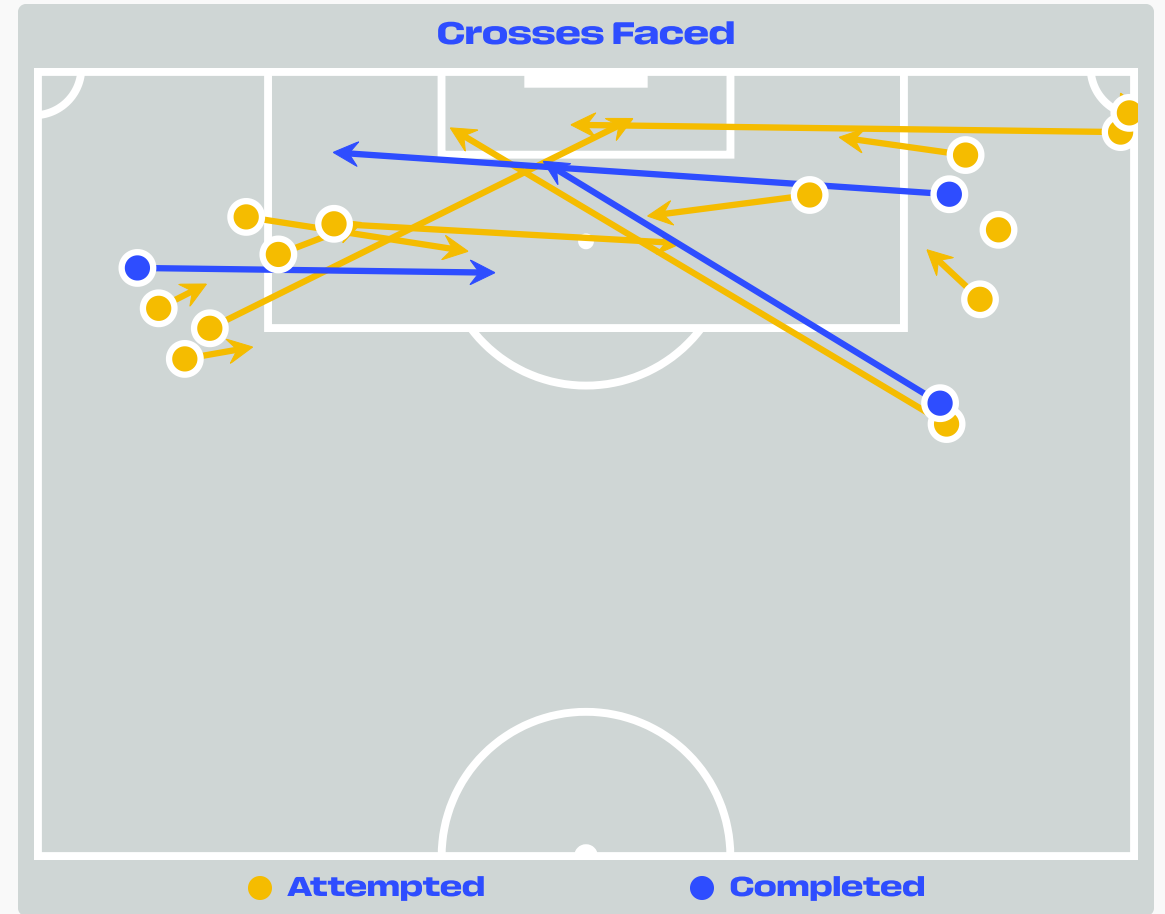

Aerial Control

Delivery Types Faced

Total	In Swing	Out Swing	Driven	Lofted	Cutback	Push
20	5	5	0	3	0	7