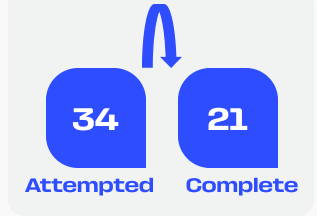

In Possession Line Height & Team Length

Line Breaks

Germany

Attempted Line Breaks

159

Attempted Line Breaks	6
Inside Shape	4
Outside Shape	2

Attempted Line Breaks	103
Inside Shape	48
Outside Shape	55

Attempted Line Breaks	50
Inside Shape	27
Outside Shape	23

Line Breaks

Côte d'Ivoire

Attempted Line Breaks

130

Attempted Line Breaks	8
Inside Shape	3
Outside Shape	5

Attempted Line Breaks	91
Inside Shape	51
Outside Shape	40

Attempted Line Breaks	31
Inside Shape	13
Outside Shape	18