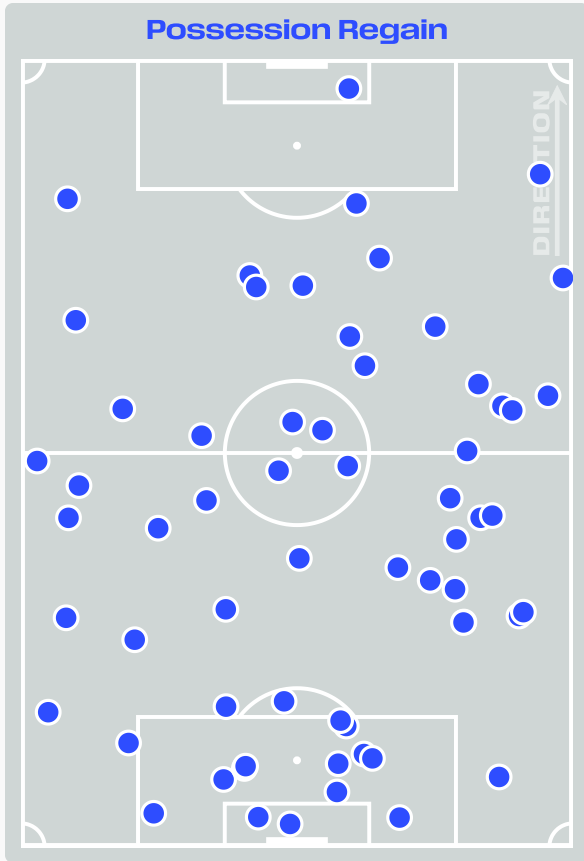

12

Interceptions

49

Tackles

4.45

Possession Actions / Defensive Action

Most Possession Regains

14

Felix NMECHA
DEFENSIVE MIDFIELD CENTRE RIGHT

#	Player	Total Possession Regains
1	Manuel NEUER	5
4	Jonathan TAH	7
5	Aleksandar PAVLOVIC	1
6	Joshua KIMMICH	9
7	Kai HAVERTZ	0
10	Jamal MUSIALA	2
15	Nico SCHLOTTERBECK	4
17	Florian WIRTZ	3
18	Nathaniel BROWN	6
19	Leroy SANE	0
23	Felix NMECHA	14
2	Antonio RUEDIGER	2
8	Leon GORETZKA	1
9	Jamie LEWELING	0
20	Nadiem AMIRI	0
26	Deniz UNDAV	0