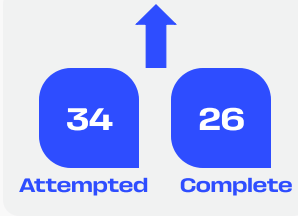

In Possession Line Height & Team Length

Line Breaks

Germany

Attempted Line Breaks

159

Attempted Line Breaks	6
Inside Shape	4
Outside Shape	2

Attempted Line Breaks	103
Inside Shape	48
Outside Shape	55

Attempted Line Breaks	50
Inside Shape	27
Outside Shape	23

Line Breaks

Côte d'Ivoire

Attempted Line Breaks

130

Attempted Line Breaks	8
Inside Shape	3
Outside Shape	5

Attempted Line Breaks	91
Inside Shape	51
Outside Shape	40

Attempted Line Breaks	31
Inside Shape	13
Outside Shape	18