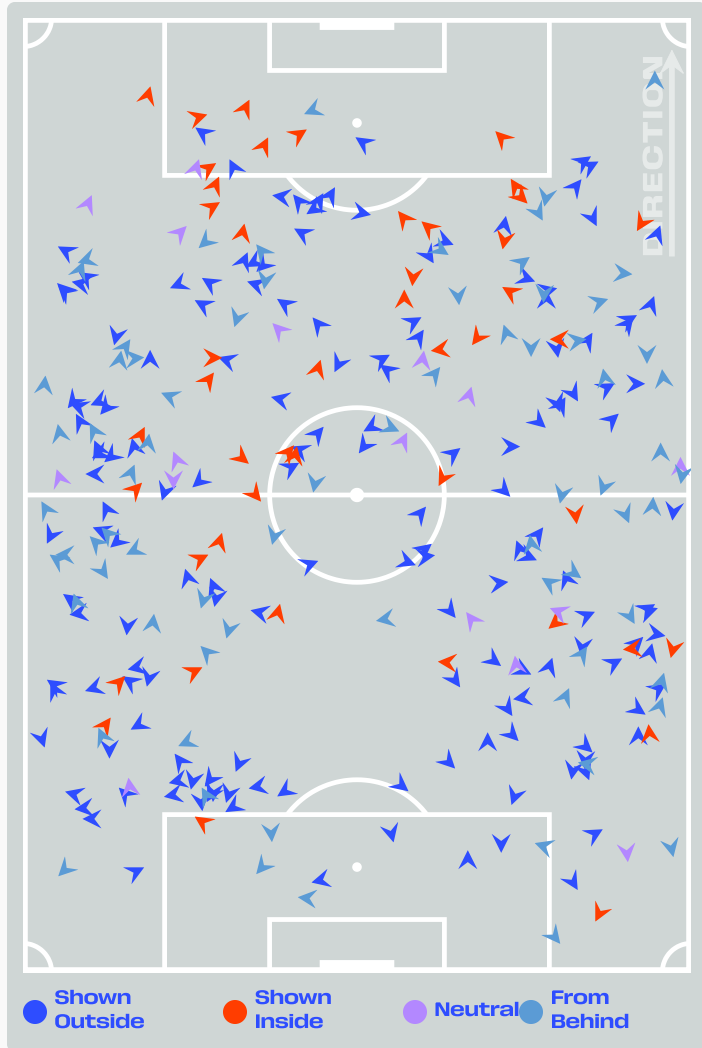

Defensive Line Height & Team Length

Defensive Line Height & Team Length

Defensive Pressure

Germany

Côte d'Ivoire

293	Total Pressures	316
59	Direct Pressures	57
1.7s	Avg Pressure Duration	1.46s
47	Forced Turnovers	43
13.7s	Ball Recovery Time	19.38s
106	Pushing on into Pressing	165
233	Pushing on	276
46	Pressing Direction Inside	53
158	Pressing Direction Outside	161