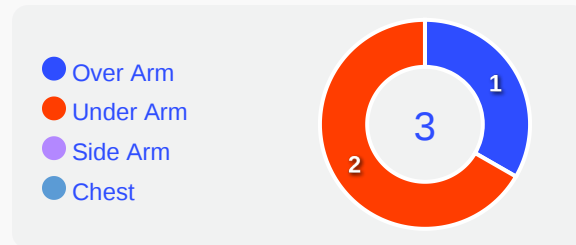

Goalkeeping Distribution