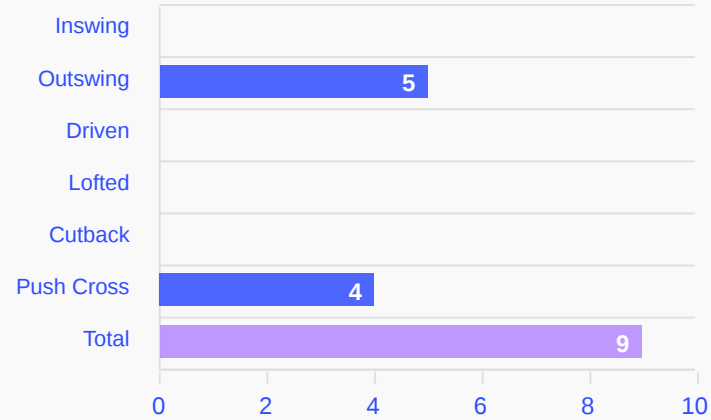

Crosses (Open Play)

Delivery Type

Attempted

16

Completed

3

Most Crosses Attempted

3

Nathaniel BROWN
LEFT BACK

#	Player	Inswing	Outswing	Driven	Lofted	Cutback	Push Cross	Total Attempted
1	Manuel NEUER	0	0	0	0	0	0	0
4	Jonathan TAH	0	0	0	0	0	0	0
5	Aleksandar PAVLOVIC	0	0	0	1	0	0	1
6	Joshua KIMMICH	1	1	0	0	0	0	2
7	Kai HAVERTZ	0	0	0	0	0	0	0
10	Jamal MUSIALA	0	0	0	0	0	1	1
15	Nico SCHLOTTERBECK	0	0	0	0	0	0	0
17	Florian WIRTZ	0	0	0	0	0	1	1
18	Nathaniel BROWN	0	1	0	0	0	2	3
19	Leroy SANE	0	1	0	0	0	1	2
23	Felix NMECHA	0	0	0	0	0	1	1
2	Antonio RUEDIGER	0	0	0	0	0	0	0
8	Leon GORETZKA	0	0	0	0	0	0	0
9	Jamie LEWELING	0	1	0	1	0	1	3
20	Nadiem AMIRI	0	1	0	1	0	0	2
26	Deniz UNDAV	0	0	0	0	0	0	0

Crosses (Open Play)

Delivery Type

Attempted

9

Completed

3

Most Crosses Attempted

3