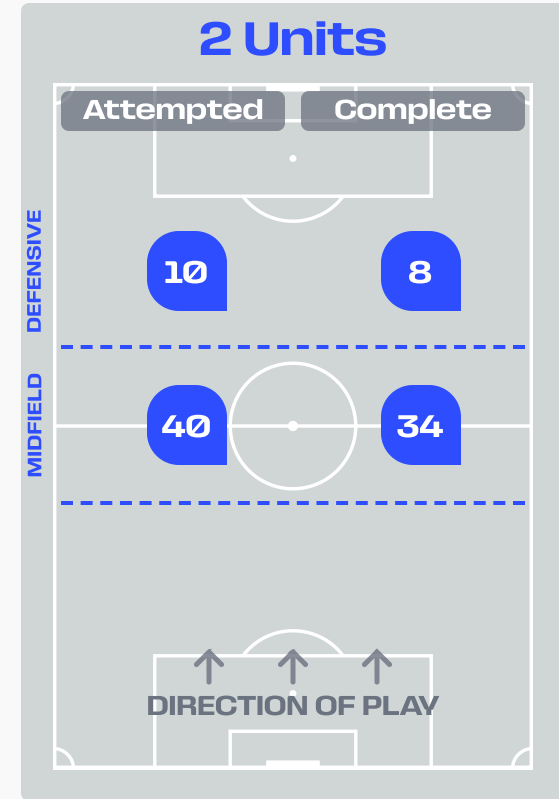

In Possession Line Height & Team Length

Line Breaks

Germany

Attempted Line Breaks

159

Attempted Line Breaks	6
Inside Shape	4
Outside Shape	2

Attempted Line Breaks	103
Inside Shape	48
Outside Shape	55

Attempted Line Breaks	50
Inside Shape	27
Outside Shape	23