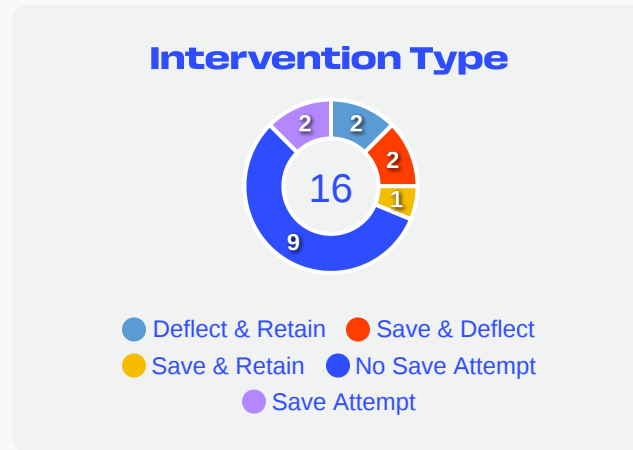

Goalkeeping Distribution

Goal Prevention

9
Total Attempts on Goal Faced

50
Save %

Total Attempts on Goal Faced	Total Goal Interventions	Save & Retain	Deflect & Retain	Save & Deflect	Save Attempt	No Save Attempt
9	1	1	0	0	1	7

Goal Prevention

16
Total Attempts on Goal Faced

71
Save %

Total Attempts on Goal Faced	Total Goal Interventions	Save & Retain	Deflect & Retain	Save & Deflect	Save Attempt	No Save Attempt
16	3	1	2	2	2	9

Aerial Control