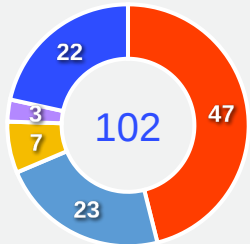

Type	Player	Movements
In Front	5 Aleksandar PAVLOVIC	18
In Between	18 Nathaniel BROWN	17
Out to In	4 Jonathan TAH	1
In to Out	7 Kai HAVERTZ	3
In Behind	7 Kai HAVERTZ	25

Movement Types Pitch Third

Movement to Receive

Movement Types by Phase

Final Third Phase

Progression Phase

Build Up Phase

All Movement Types

- In Front
- In Between
- Out to In
- In to Out
- In Behind

Top Ranked Players

Type	Player	Movements
In Front	26 Christ Inao OULAI	23
In Between	26 Christ Inao OULAI	12
Out to In	15 Amad DIALLO	6
In to Out	8 Franck KESSIE	4
In Behind	15 Amad DIALLO	15