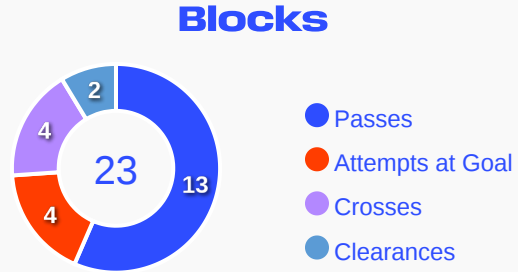

12

Interceptions

49

Tackles

4.45

Possession Actions / Defensive Action

Most Possession Regains

14