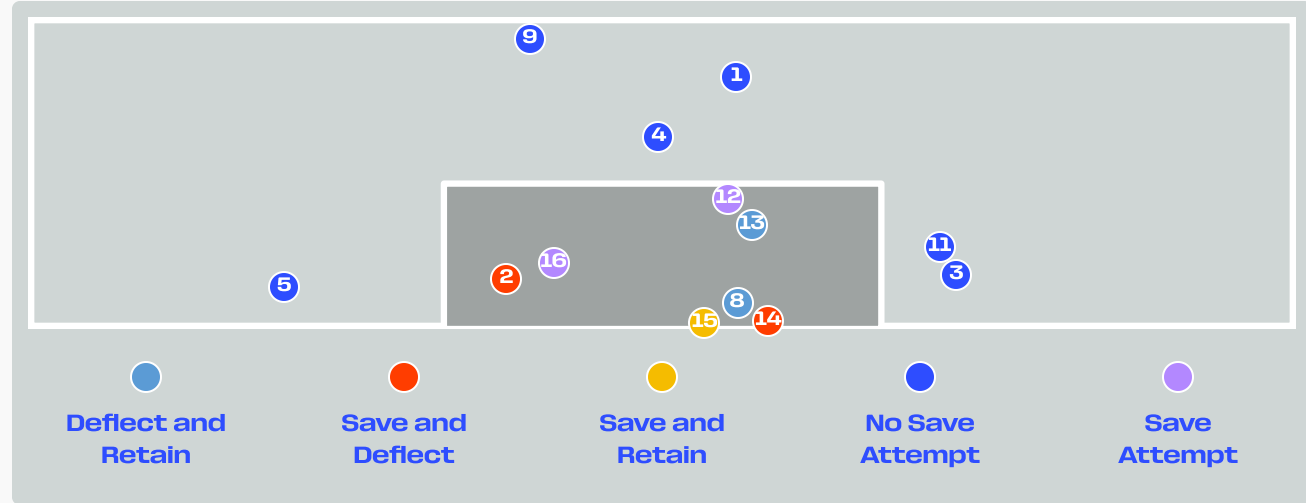

Goalkeeping Distribution

Goal Prevention

9
Total Attempts on Goal Faced

50
Save %

Total Attempts on Goal Faced	Total Goal Interventions	Save & Retain	Deflect & Retain	Save & Deflect	Save Attempt	No Save Attempt
9	1	1	0	0	1	7

Goal Prevention

16
Total Attempts on Goal Faced

71
Save %

Total Attempts on Goal Faced	Total Goal Interventions	Save & Retain	Deflect & Retain	Save & Deflect	Save Attempt	No Save Attempt
16	3	1	2	2	2	9

Aerial Control