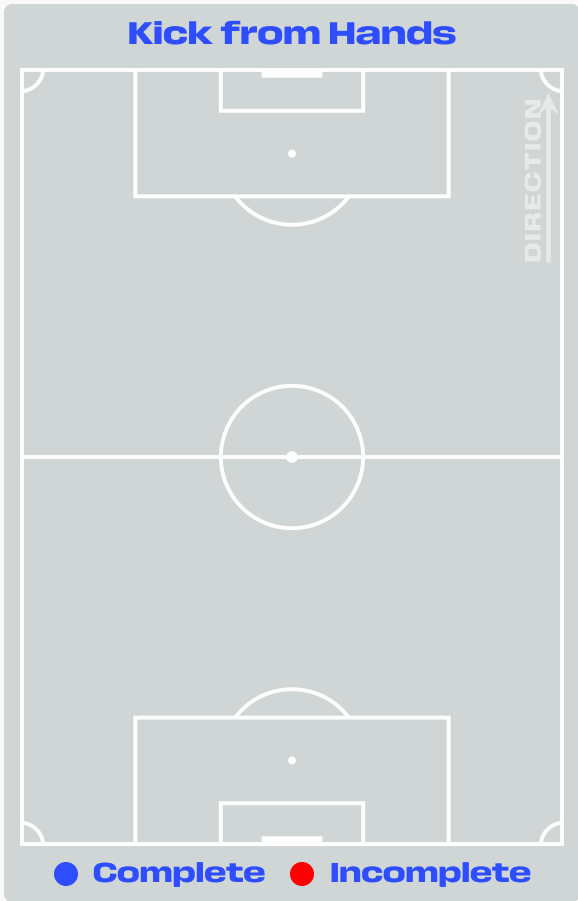

Goalkeeping Distribution