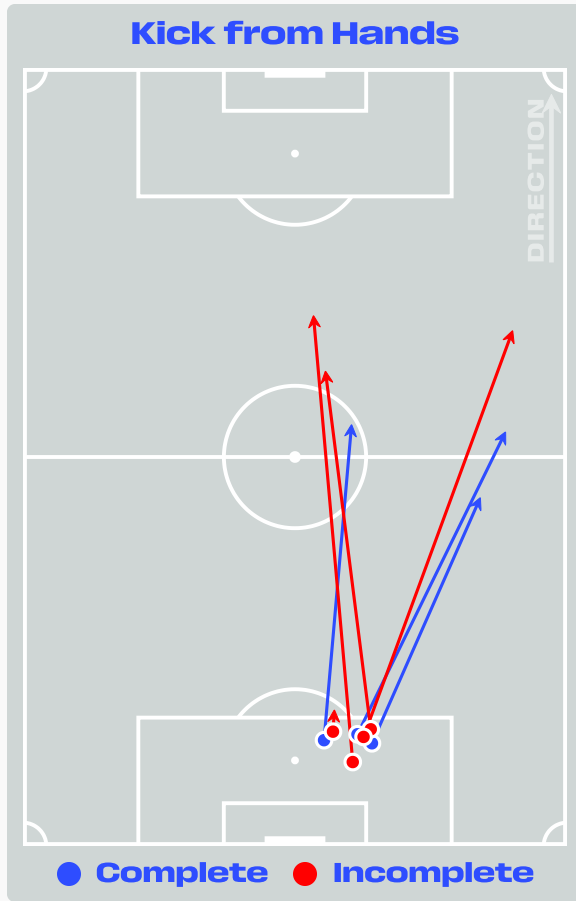

Goalkeeping Distribution