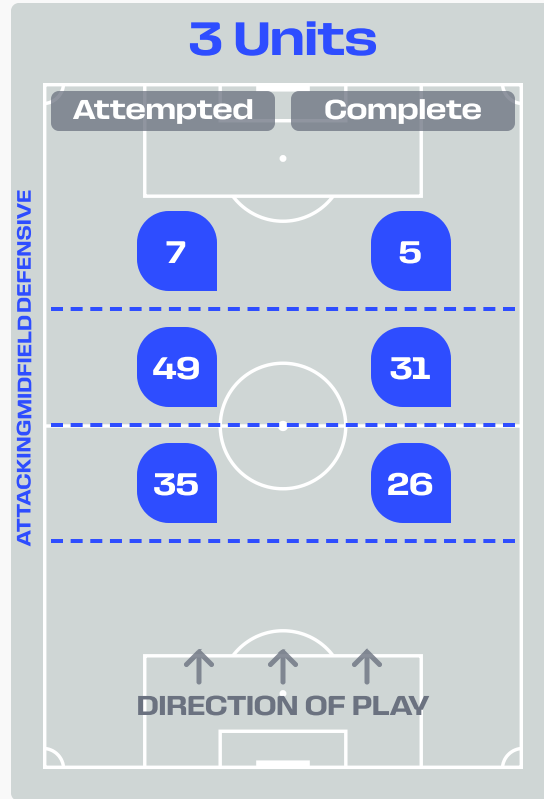

Line Breaks

Côte d'Ivoire

Attempted Line Breaks

130

Attempted Line Breaks	8
Inside Shape	3
Outside Shape	5

Attempted Line Breaks	91
Inside Shape	51
Outside Shape	40

Attempted Line Breaks	31
Inside Shape	13
Outside Shape	18